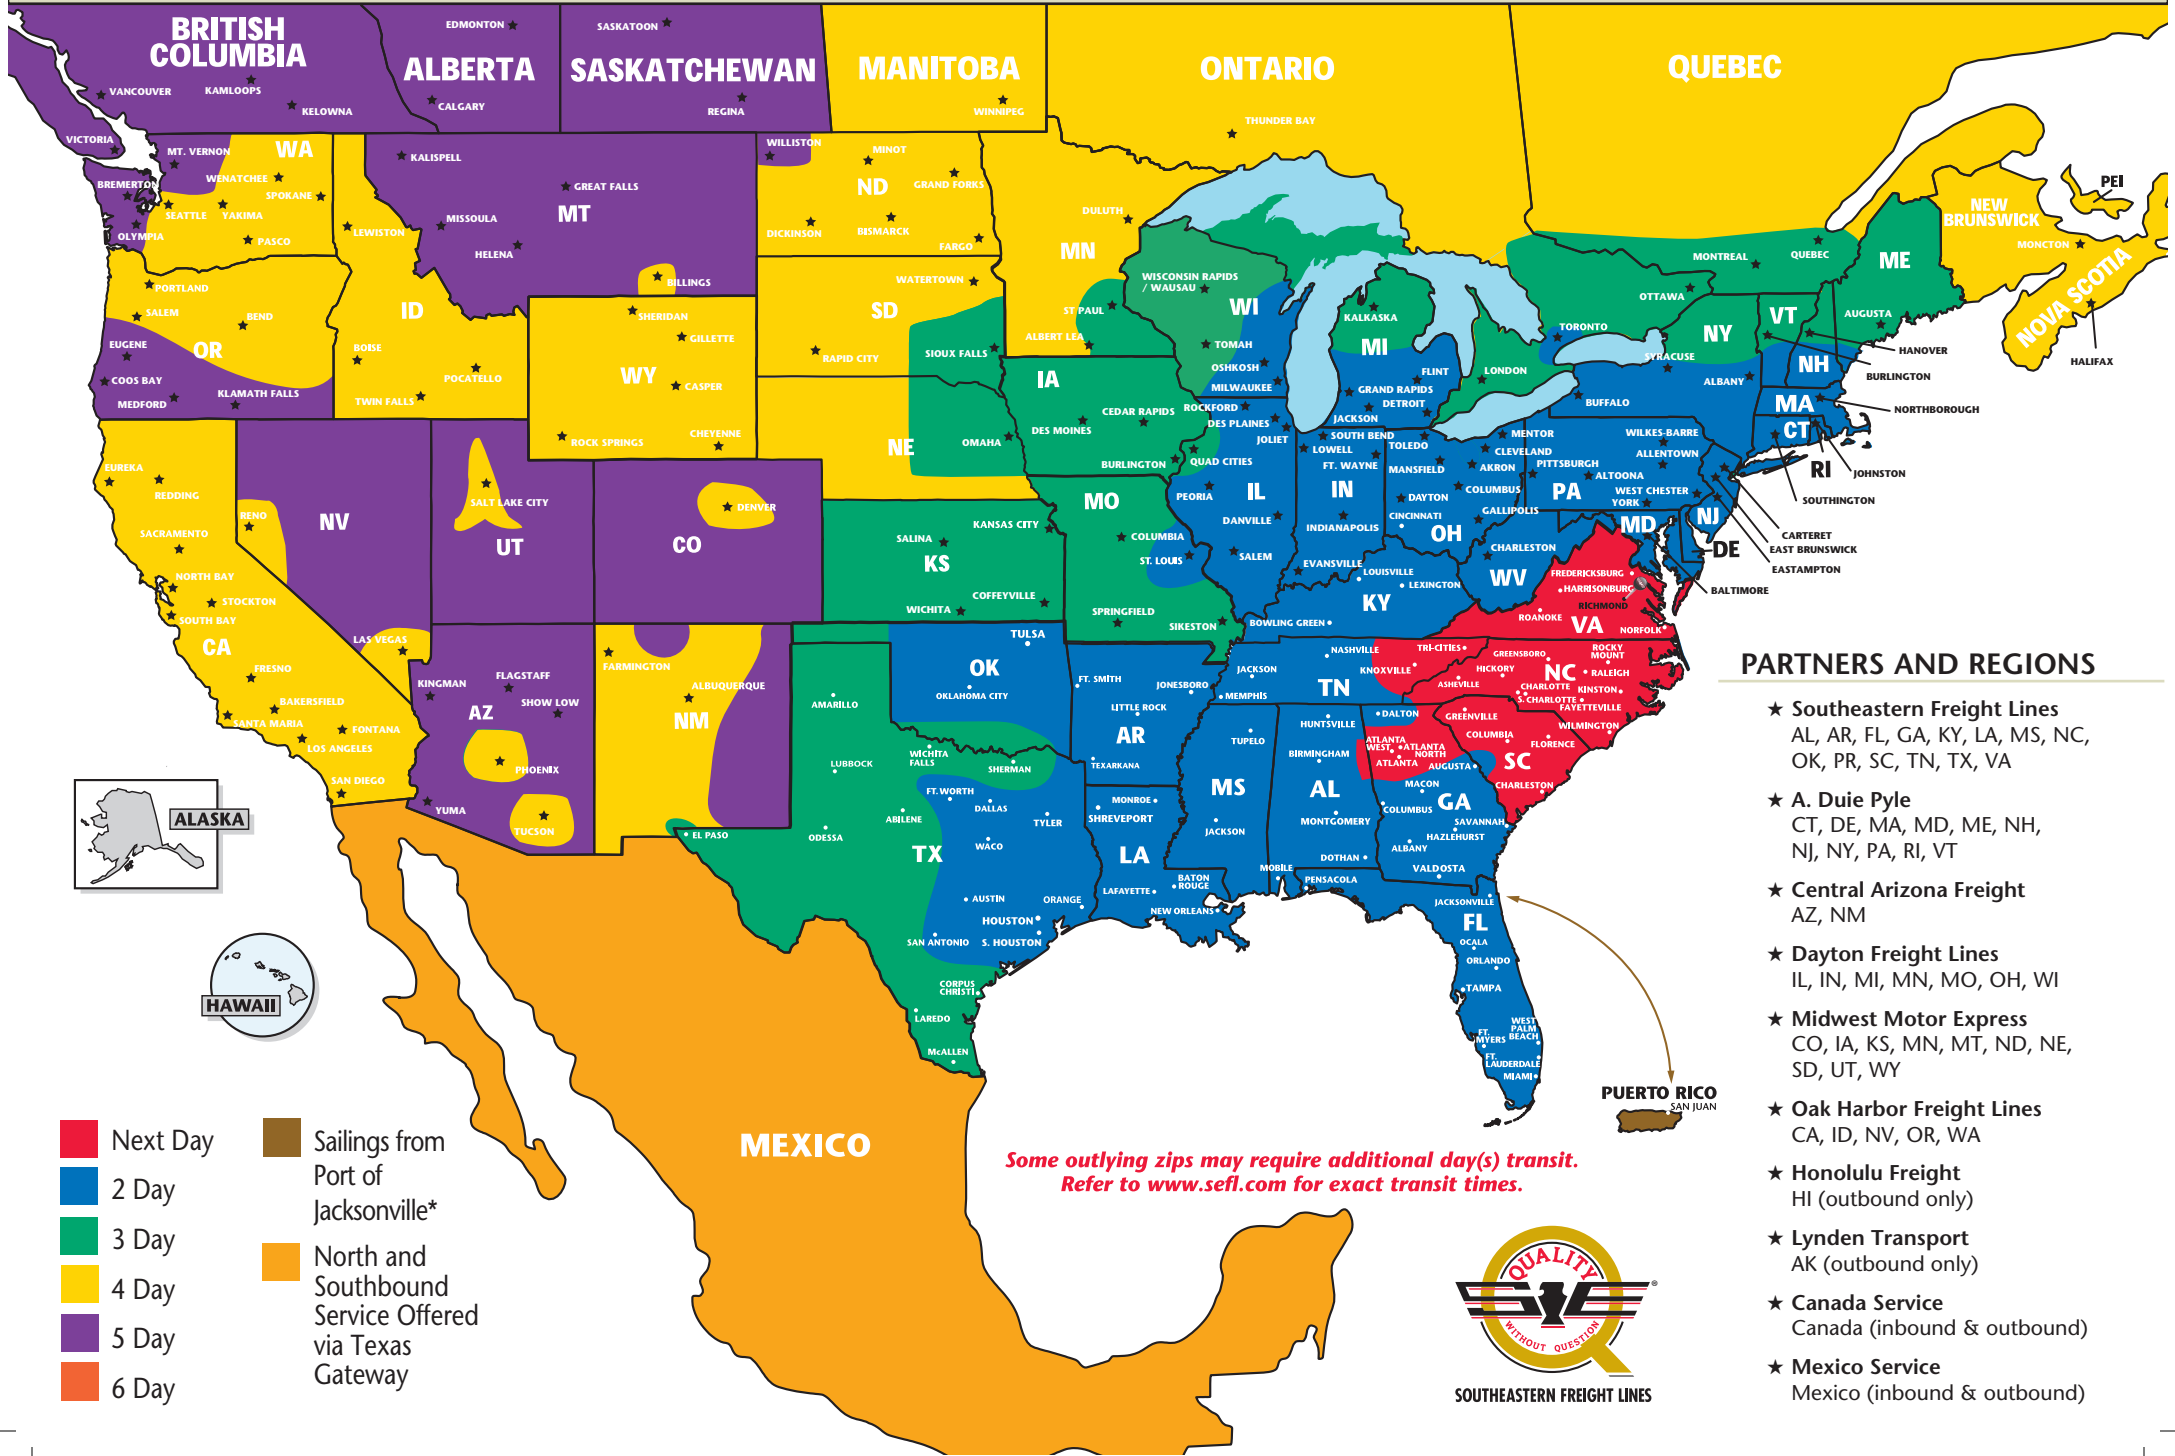

The Most Dependable North American Coverage

RICHMOND, VIRGINIA

PARTNERS AND REGIONS

- ★ **Southeastern Freight Lines**
AL, AR, FL, GA, KY, LA, MS, NC, OK, PR, SC, TN, TX, VA
- ★ **A. Duie Pyle**
CT, DE, MA, MD, ME, NH, NJ, NY, PA, RI, VT
- ★ **Central Arizona Freight**
AZ, NM
- ★ **Dayton Freight Lines**
IL, IN, MI, MN, MO, OH, WI
- ★ **Midwest Motor Express**
CO, IA, KS, MN, MT, ND, NE, SD, UT, WY
- ★ **Oak Harbor Freight Lines**
CA, ID, NV, OR, WA
- ★ **Honolulu Freight**
HI (outbound only)
- ★ **Lynden Transport**
AK (outbound only)
- ★ **Canada Service**
Canada (inbound & outbound)
- ★ **Mexico Service**
Mexico (inbound & outbound)

SOUTHEASTERN FREIGHT LINES TRANSIT TIMES

RICHMOND, VIRGINIA

Next Day
2 Day

3 Day
Sailings from Port of Jacksonville*

*Sailing Schedule:
Visit www.sefl.com for current
Puerto Rico Sailing Schedule

SOUTHEASTERN FREIGHT LINES

1551 Ware Bottom Spring Road ■ Chester, VA 23836 ■ 804-768-6351 ■ 800-495-7335 ■ 804-768-6357 FAX

FOR GUARANTEED SERVICES 866-733-5733 ■ www.sefl.com

Some outlying zips may require additional day(s) transit. Refer to www.sefl.com for exact transit times.