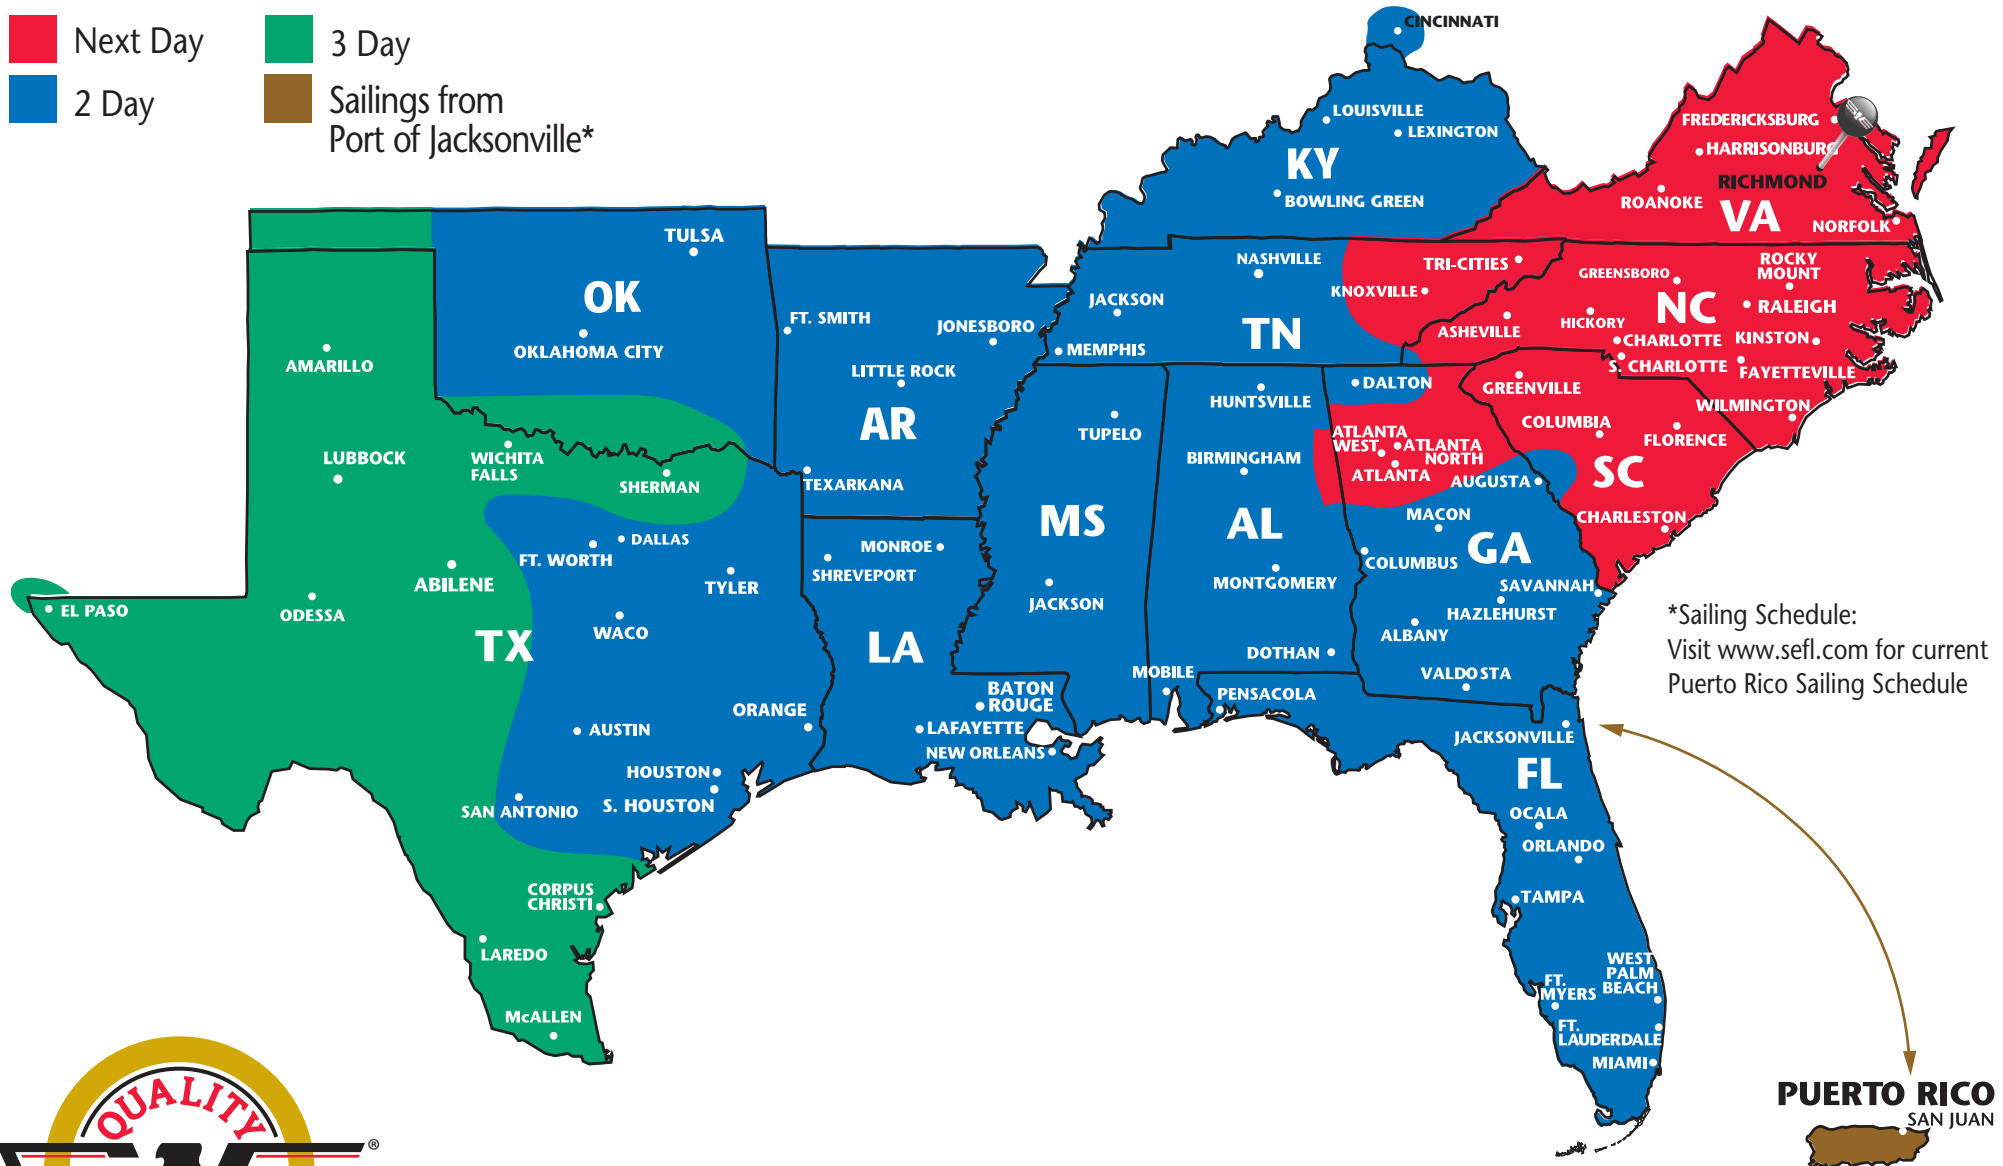

The Most Dependable North American Coverage

RICHMOND, VIRGINIA

PARTNERS AND REGIONS

- ★ **Southeastern Freight Lines**
AL, AR, FL, GA, KY, LA, MS, NC, OK, PR, SC, TN, TX, VA
- ★ **A. Duie Pyle**
CT, DE, MA, MD, ME, NH, NJ, NY, PA, RI, VT
- ★ **Central Arizona Freight**
AZ, NM
- ★ **Dayton Freight Lines**
IL, IN, MI, MN, MO, OH, WI
- ★ **Midwest Motor Express**
CO, IA, KS, MN, MT, ND, NE, SD, UT, WY
- ★ **Oak Harbor Freight Lines**
CA, ID, NV, OR, WA
- ★ **Honolulu Freight**
HI (outbound only)
- ★ **Lynden Transport**
AK (outbound only)
- ★ **Canada Service**
Canada (inbound & outbound)
- ★ **Mexico Service**
Mexico (inbound & outbound)

SOUTHEASTERN FREIGHT LINES TRANSIT TIMES

RICHMOND, VIRGINIA

Next Day
2 Day

3 Day
Sailings from Port of Jacksonville*

*Sailing Schedule:
Visit www.sefl.com for current
Puerto Rico Sailing Schedule

SOUTHEASTERN FREIGHT LINES