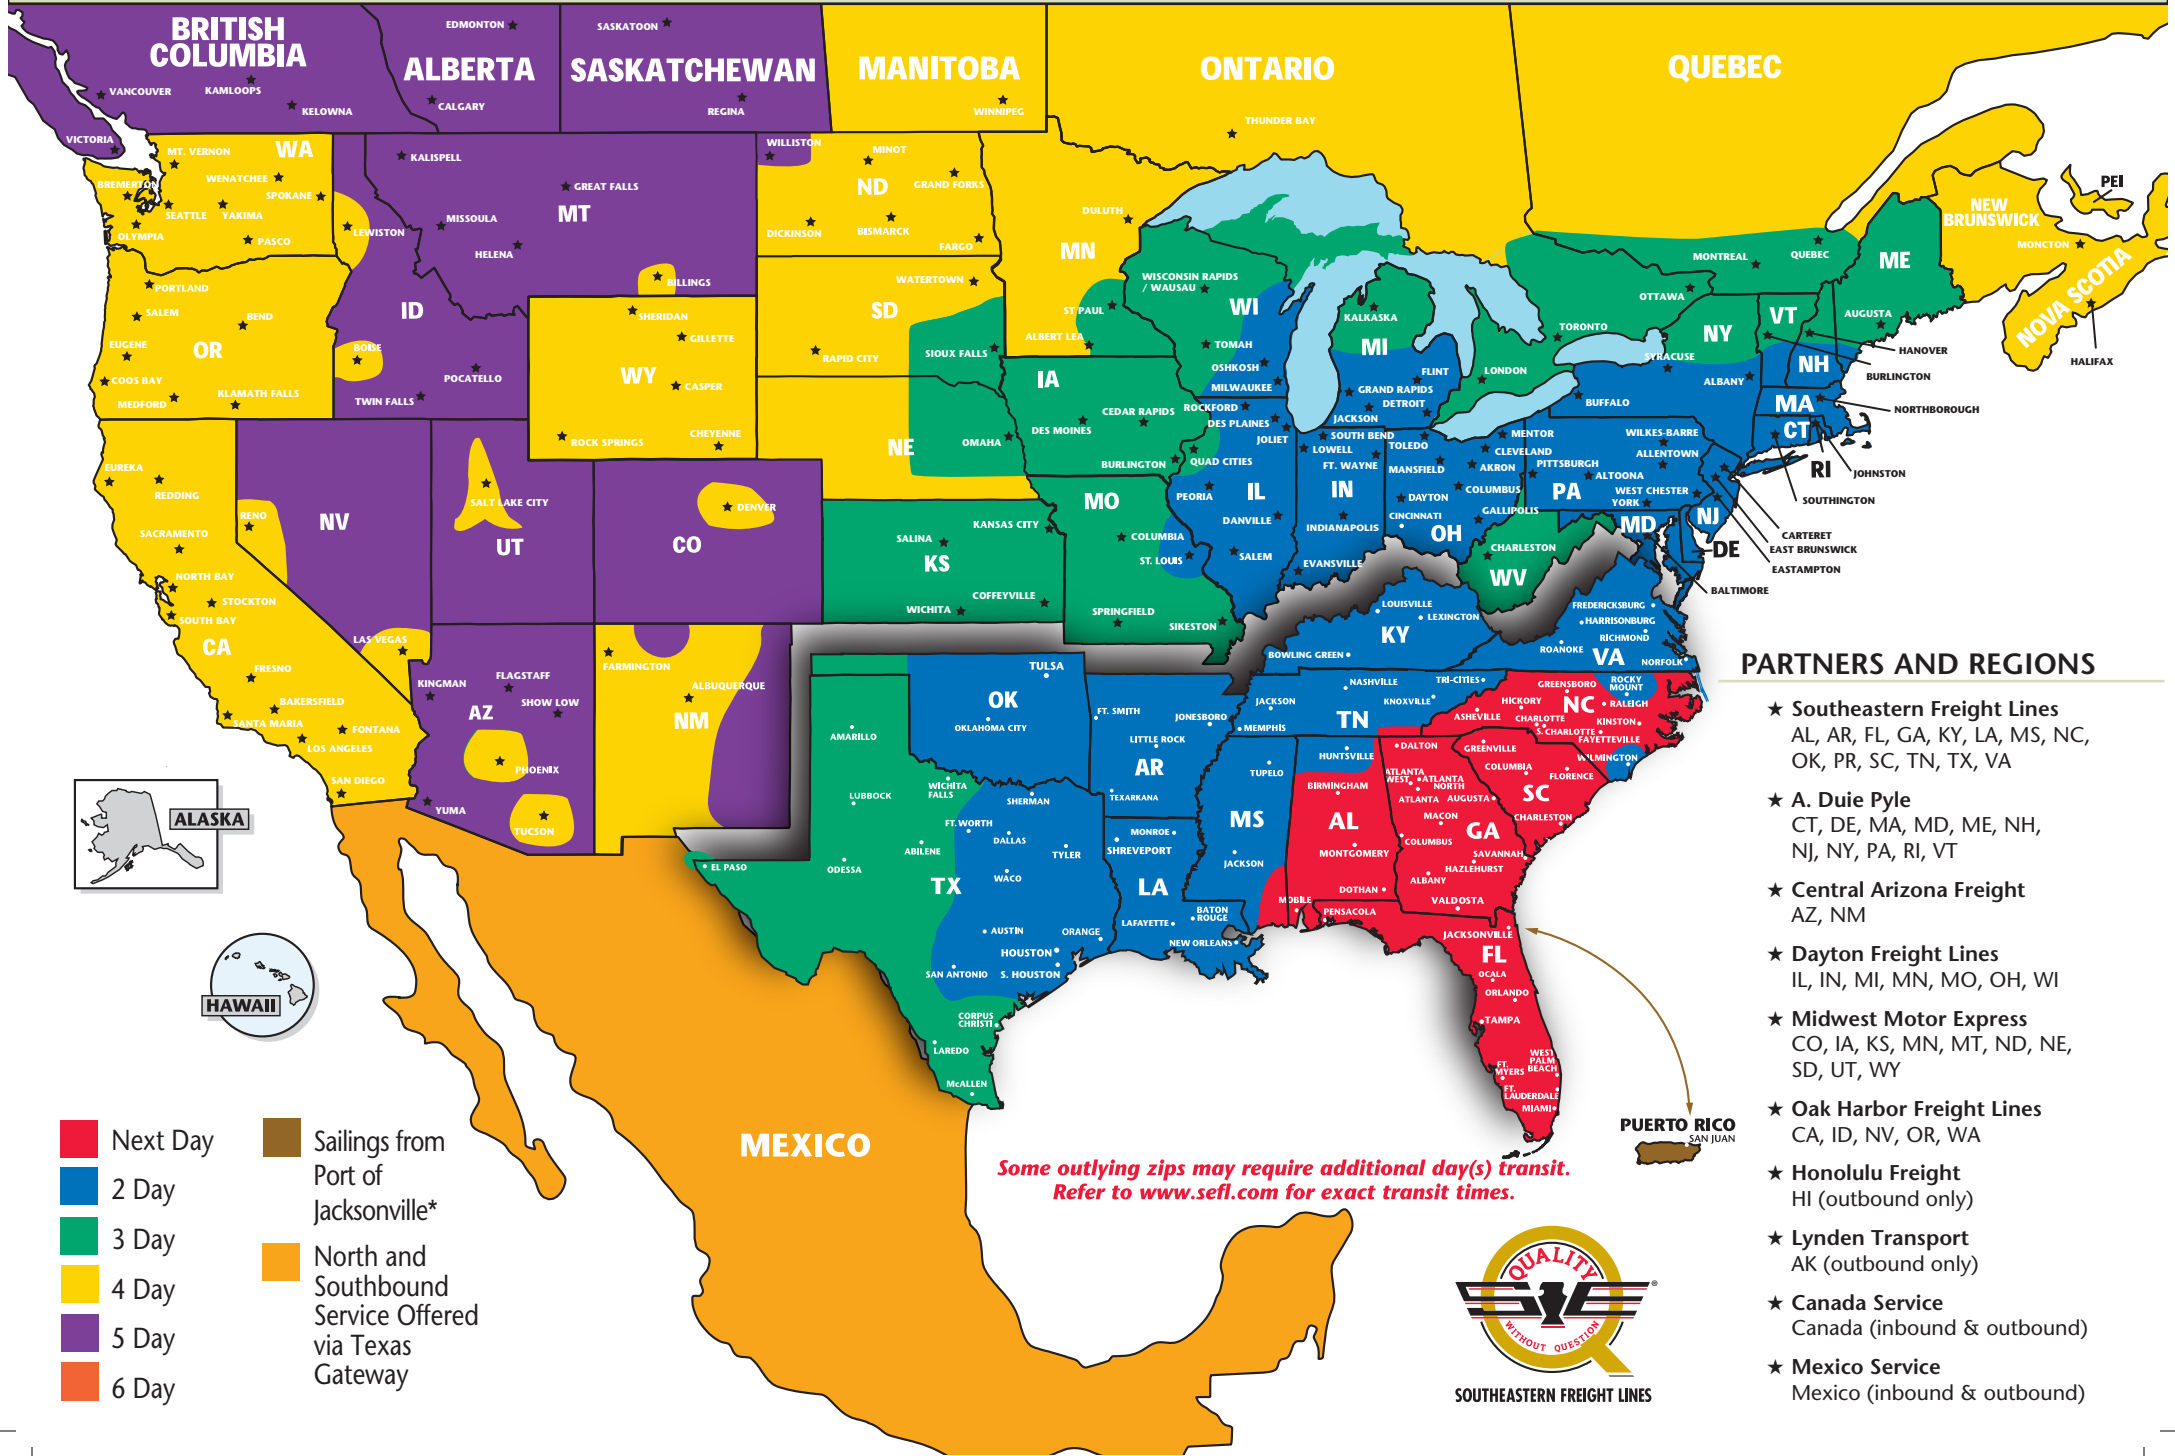

# The Most Dependable North American Coverage

SAN JUAN, PUERTO RICO

## PARTNERS AND REGIONS

- ★ **Southeastern Freight Lines**  
AL, AR, FL, GA, KY, LA, MS, NC, OK, PR, SC, TN, TX, VA
- ★ **A. Duie Pyle**  
CT, DE, MA, MD, ME, NH, NJ, NY, PA, RI, VT
- ★ **Central Arizona Freight**  
AZ, NM
- ★ **Dayton Freight Lines**  
IL, IN, MI, MN, MO, OH, WI
- ★ **Midwest Motor Express**  
CO, IA, KS, MN, MT, ND, NE, SD, UT, WY
- ★ **Oak Harbor Freight Lines**  
CA, ID, NV, OR, WA
- ★ **Honolulu Freight**  
HI (outbound only)
- ★ **Lynden Transport**  
AK (outbound only)
- ★ **Canada Service**  
Canada (inbound & outbound)
- ★ **Mexico Service**  
Mexico (inbound & outbound)

# How is Southeastern Freight Lines Different?

1900125  
5/16

**Southbound and Northbound— the fastest door to door transit times in the business.**

## Northbound Service Schedule

	Day Of Southeastern Freight Lines Pick-Up in Puerto Rico					From Jacksonville to final destination	
	Monday	Tuesday	Wednesday	Thursday	Friday		
Departs San Juan	Fri	Fri	Fri	Fri	Fri	<ul style="list-style-type: none"> <li>■ Next Day Service</li> <li>■ Two Day Service</li> <li>■ Three Day Service</li> <li>■ Four Day Service</li> <li>■ Five Day Service</li> </ul>	
Arrives Jacksonville	Tue	Tue	Tue	Tue	Tue		
Delivered	Wed	Wed	Wed	Wed	Wed		
	Thu	Thu	Thu	Thu	Thu		
	Fri	Fri	Fri	Fri	Fri		
	Mon	Mon	Mon	Mon	Mon		
	Tue	Tue	Tue	Tue	Tue		