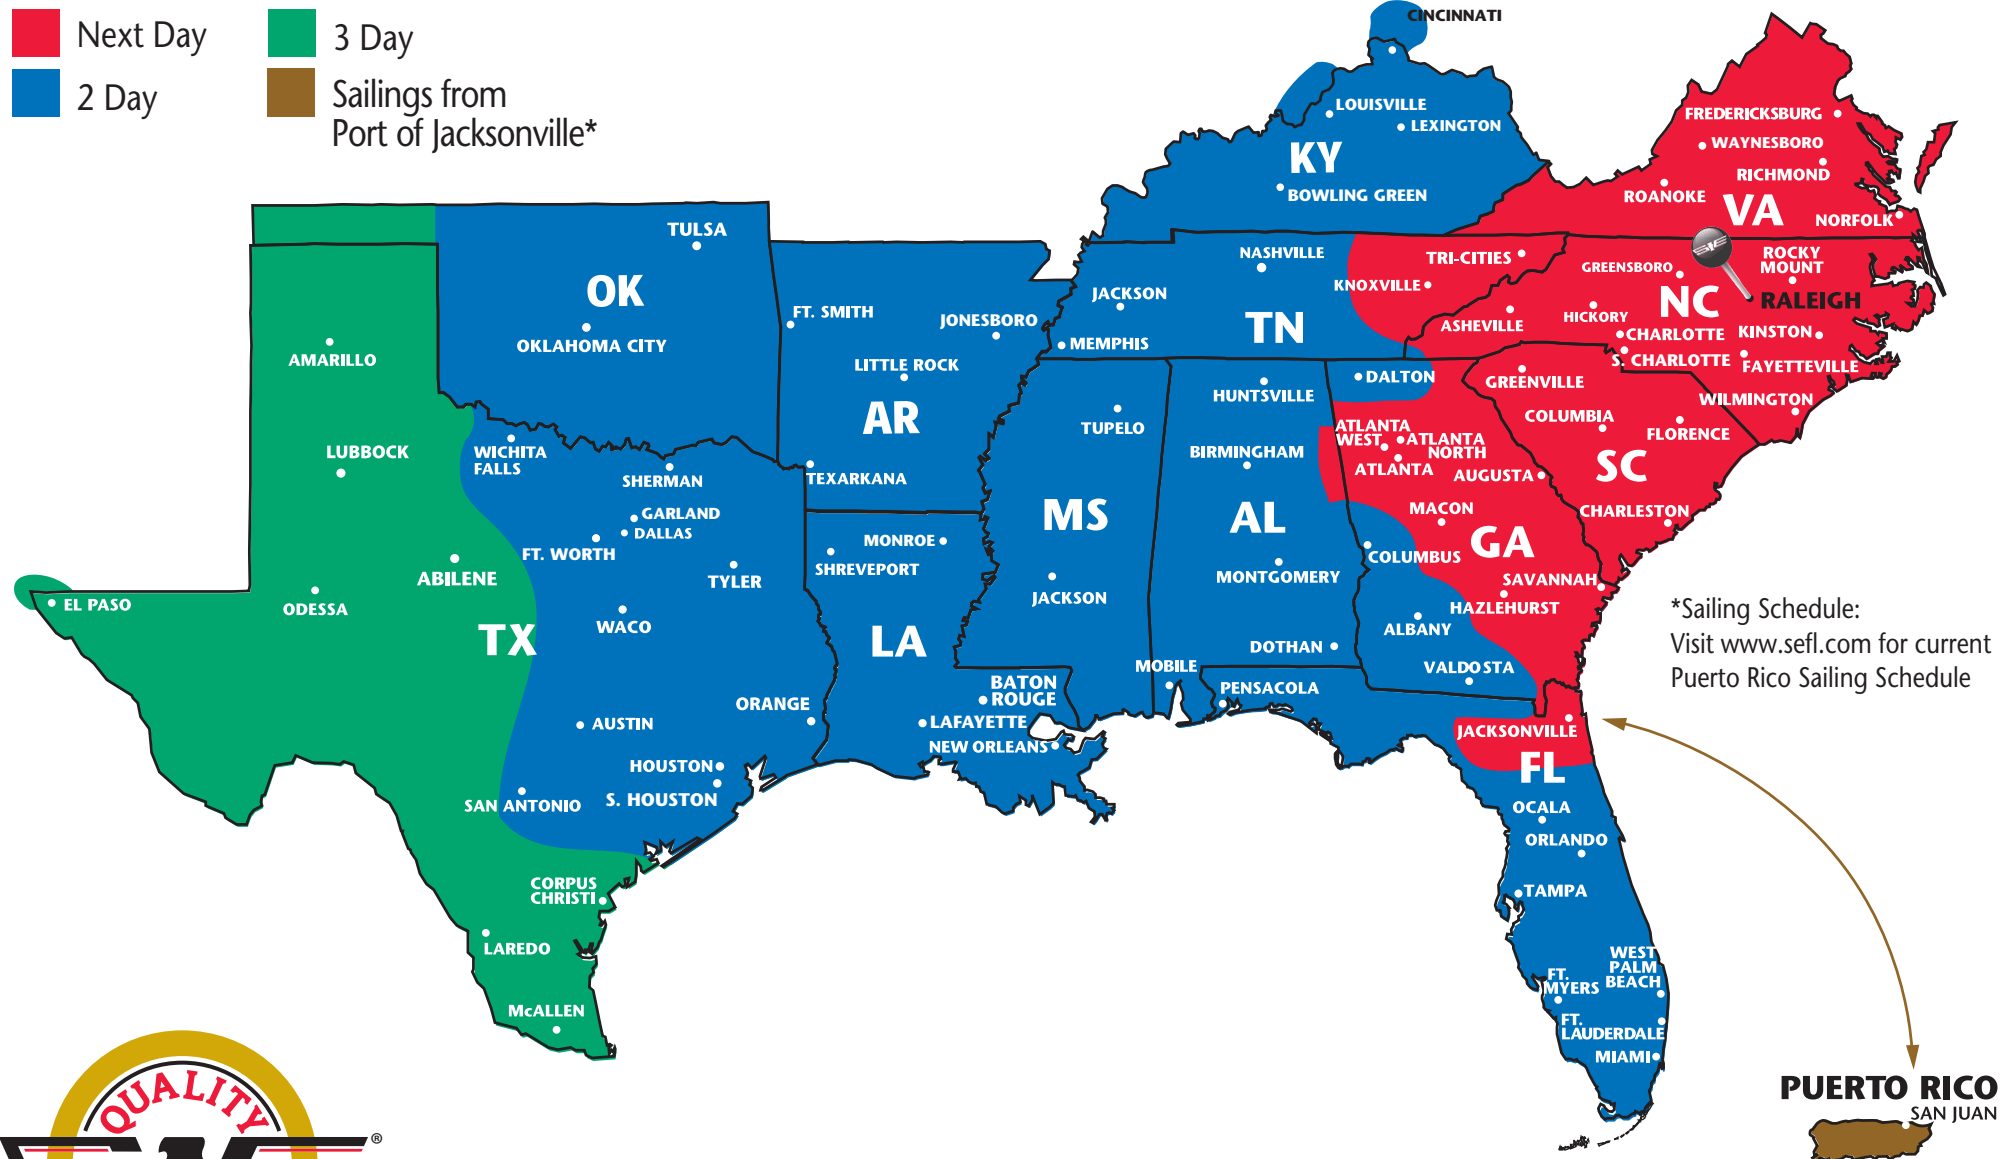

SOUTHEASTERN FREIGHT LINES TRANSIT TIMES

RALEIGH, NORTH CAROLINA

SOUTHEASTERN FREIGHT LINES

4363 Alston Avenue ■ Durham, NC 27713 ■ 919-781-7460 ■ 800-222-4512 ■ 919-596-6150 FAX
 FOR GUARANTEED SERVICES 866-733-5733 ■ www.sefl.com

Some outlying zips may require additional day(s) transit. Refer to www.sefl.com for exact transit times.

1900126
04/2020