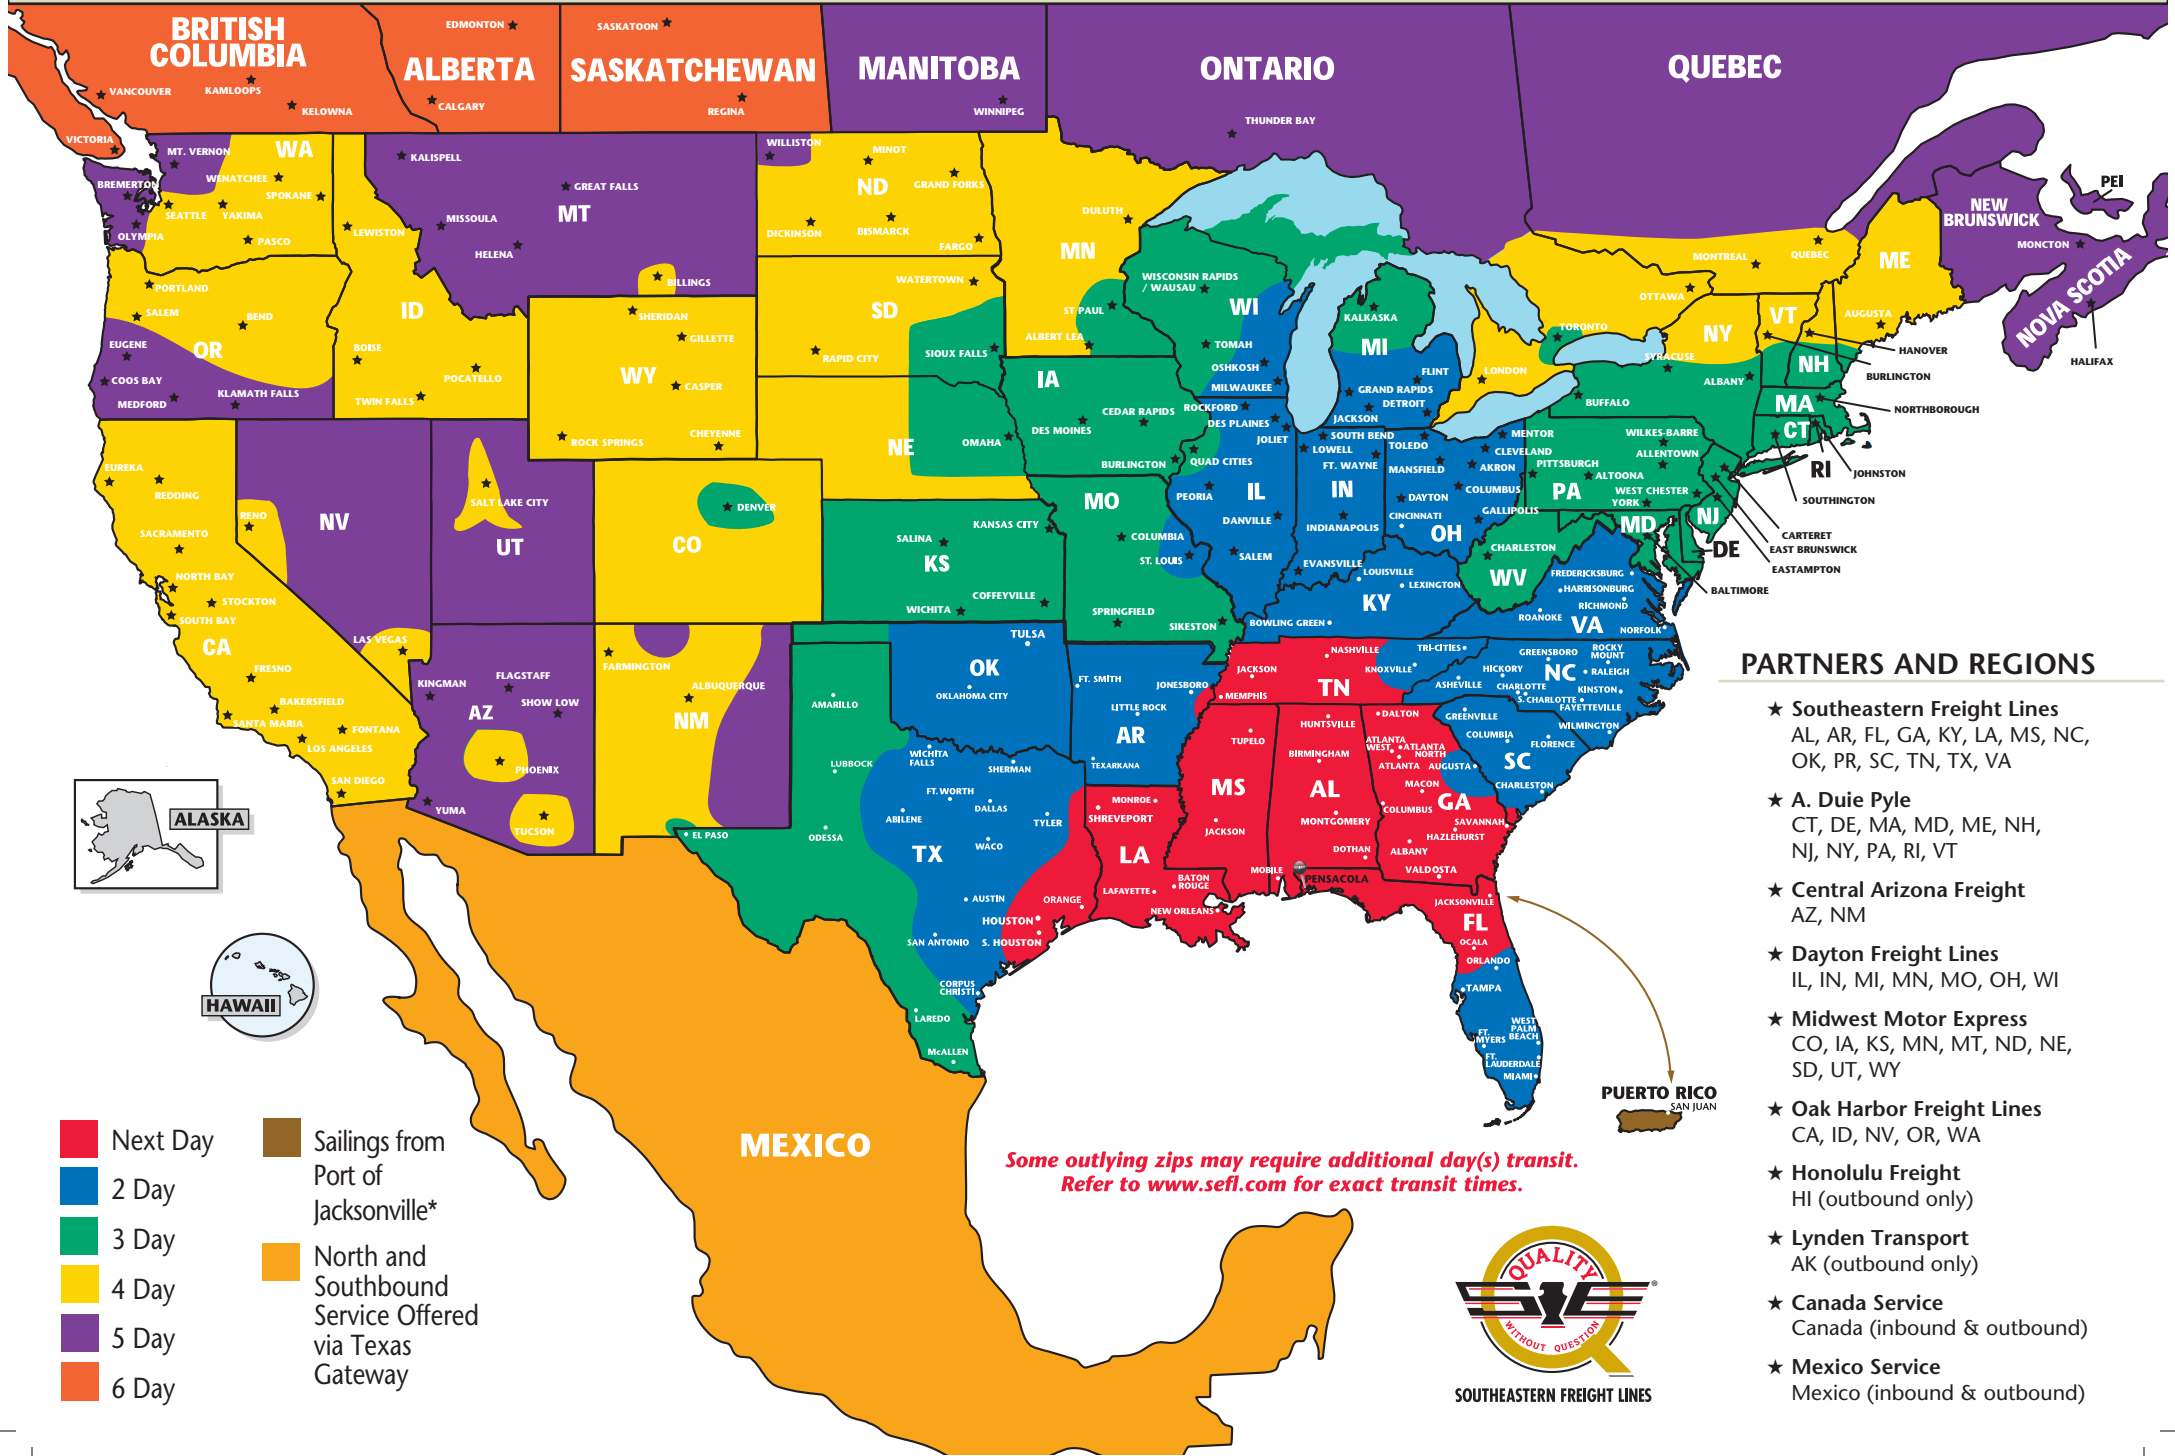

The Most Dependable North American Coverage

PENSACOLA, FLORIDA

PARTNERS AND REGIONS

- ★ **Southeastern Freight Lines**
AL, AR, FL, GA, KY, LA, MS, NC, OK, PR, SC, TN, TX, VA
- ★ **A. Duie Pyle**
CT, DE, MA, MD, ME, NH, NJ, NY, PA, RI, VT
- ★ **Central Arizona Freight**
AZ, NM
- ★ **Dayton Freight Lines**
IL, IN, MI, MN, MO, OH, WI
- ★ **Midwest Motor Express**
CO, IA, KS, MN, MT, ND, NE, SD, UT, WY
- ★ **Oak Harbor Freight Lines**
CA, ID, NV, OR, WA
- ★ **Honolulu Freight**
HI (outbound only)
- ★ **Lynden Transport**
AK (outbound only)
- ★ **Canada Service**
Canada (inbound & outbound)
- ★ **Mexico Service**
Mexico (inbound & outbound)

SOUTHEASTERN FREIGHT LINES TRANSIT TIMES

PENSACOLA, FLORIDA

■ Next Day
■ 2 Day

■ 3 Day
■ Sailings from Port of Jacksonville*

*Sailing Schedule:
Visit www.sefl.com for current Puerto Rico Sailing Schedule

SOUTHEASTERN FREIGHT LINES