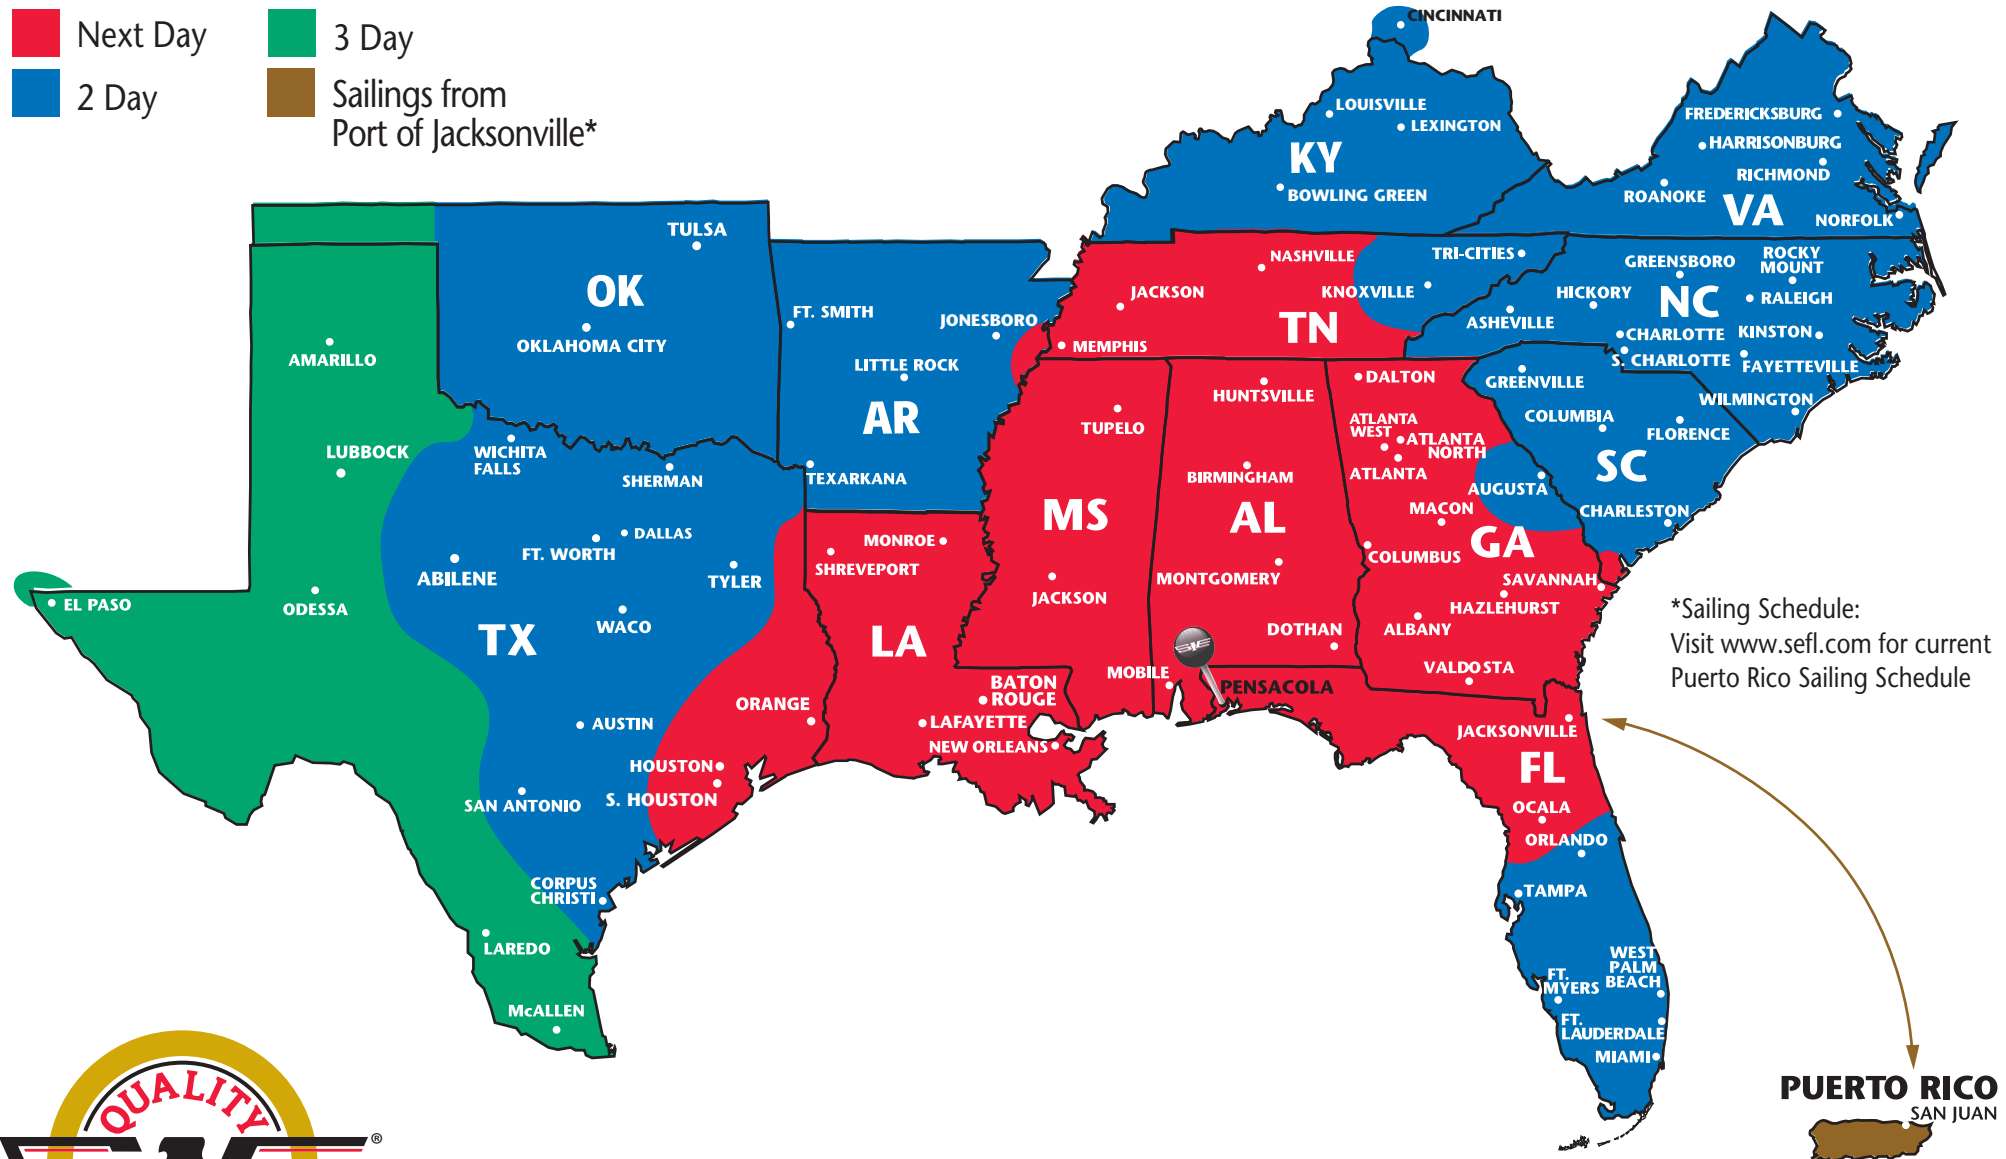

The Most Dependable North American Coverage

PENSACOLA, FLORIDA

PARTNERS AND REGIONS

- ★ **Southeastern Freight Lines**
AL, AR, FL, GA, KY, LA, MS, NC, OK, PR, SC, TN, TX, VA
- ★ **A. Duie Pyle**
CT, DE, MA, MD, ME, NH, NJ, NY, PA, RI, VT
- ★ **Central Arizona Freight**
AZ, NM
- ★ **Dayton Freight Lines**
IL, IN, MI, MN, MO, OH, WI
- ★ **Midwest Motor Express**
CO, IA, KS, MN, MT, ND, NE, SD, UT, WY
- ★ **Oak Harbor Freight Lines**
CA, ID, NV, OR, WA
- ★ **Honolulu Freight**
HI (outbound only)
- ★ **Lynden Transport**
AK (outbound only)
- ★ **Canada Service**
Canada (inbound & outbound)
- ★ **Mexico Service**
Mexico (inbound & outbound)

SOUTHEASTERN FREIGHT LINES TRANSIT TIMES

PENSACOLA, FLORIDA

■ Next Day
■ 2 Day

■ 3 Day
■ Sailings from Port of Jacksonville*

*Sailing Schedule:
Visit www.sefl.com for current Puerto Rico Sailing Schedule

SOUTHEASTERN FREIGHT LINES