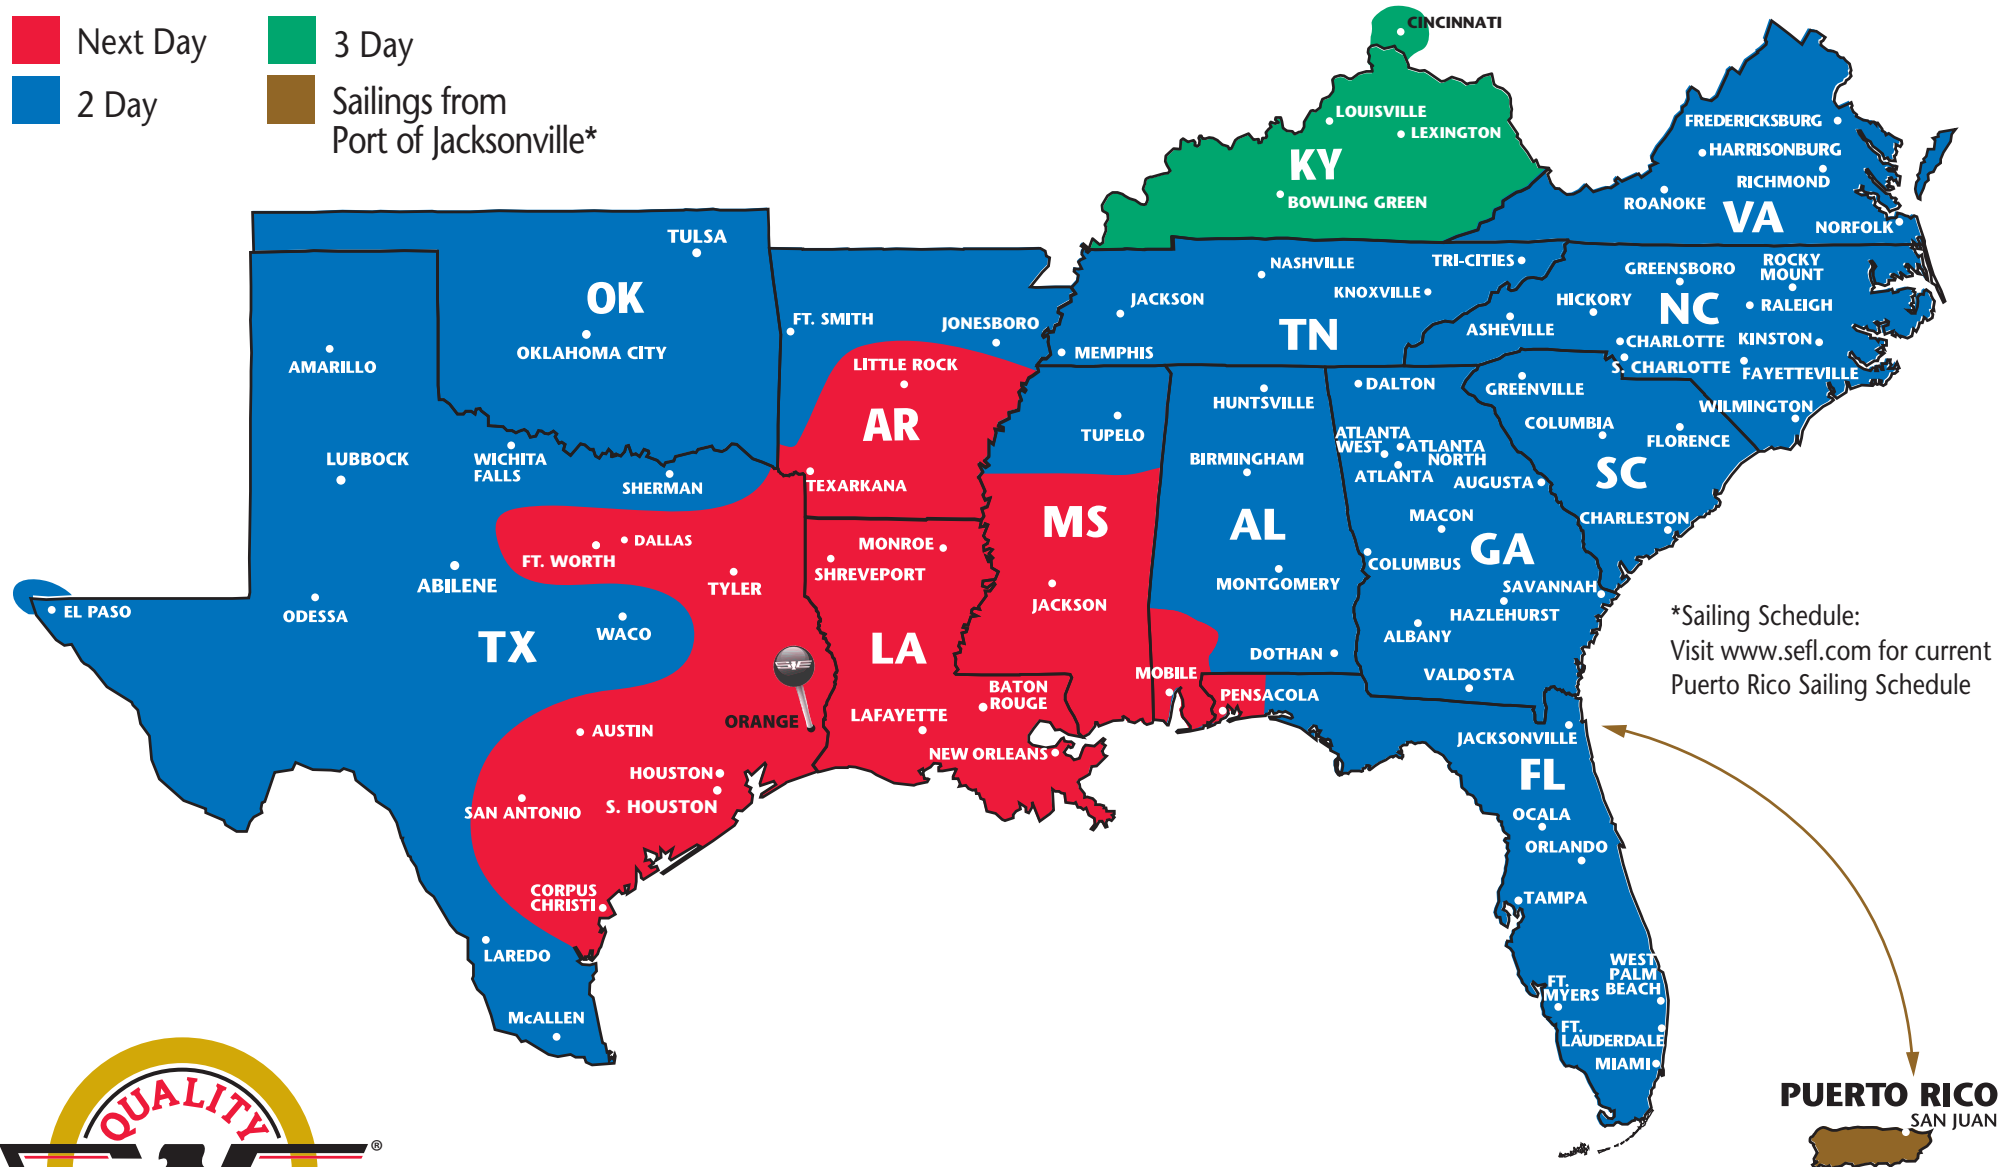

The Most Dependable North American Coverage

PARTNERS AND REGIONS

- ★ **Southeastern Freight Lines**
AL, AR, FL, GA, KY, LA, MS, NC, OK, PR, SC, TN, TX, VA
- ★ **A. Duie Pyle**
CT, DE, MA, MD, ME, NH, NJ, NY, PA, RI, VT
- ★ **Central Arizona Freight**
AZ, NM
- ★ **Dayton Freight Lines**
IL, IN, MI, MN, MO, OH, WI
- ★ **Midwest Motor Express**
CO, IA, KS, MN, MT, ND, NE, SD, UT, WY
- ★ **Oak Harbor Freight Lines**
CA, ID, NV, OR, WA
- ★ **Honolulu Freight**
HI (outbound only)
- ★ **Lynden Transport**
AK (outbound only)
- ★ **Canada Service**
Canada (inbound & outbound)
- ★ **Mexico Service**
Mexico (inbound & outbound)

SOUTHEASTERN FREIGHT LINES TRANSIT TIMES

ORANGE, TEXAS

- Next Day
- 3 Day
- 2 Day
- Sailings from Port of Jacksonville*

*Sailing Schedule:
Visit www.sefl.com for current
Puerto Rico Sailing Schedule

SOUTHEASTERN FREIGHT LINES