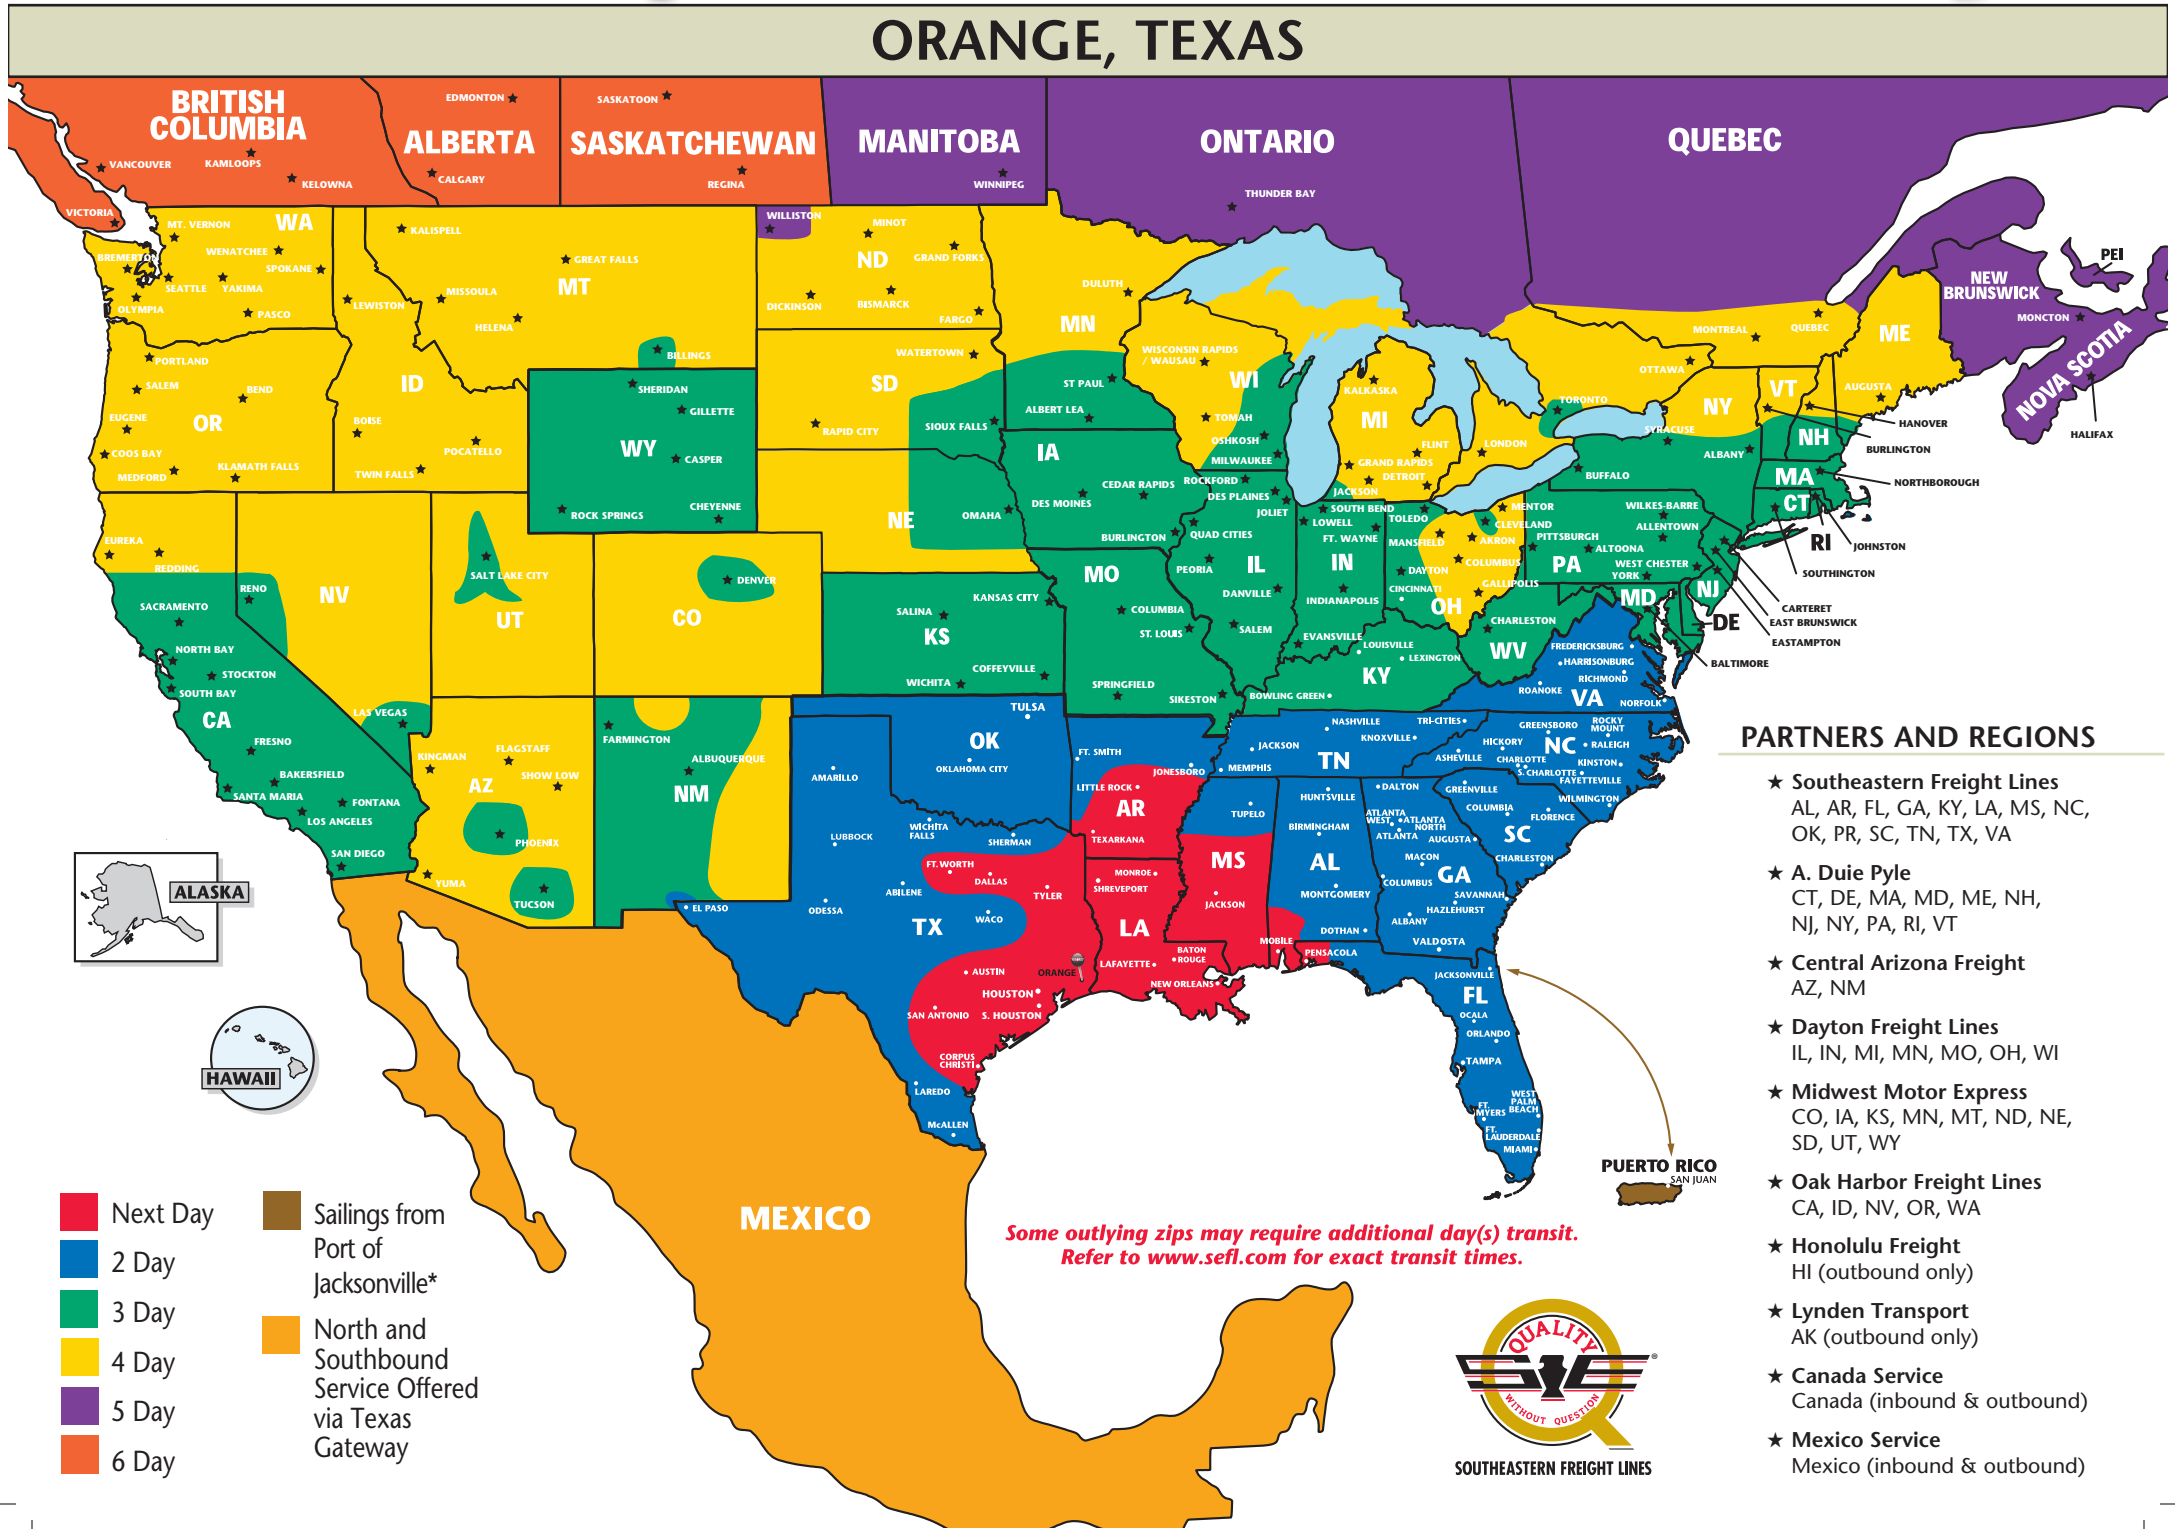

The Most Dependable North American Coverage

PARTNERS AND REGIONS

- ★ **Southeastern Freight Lines**
AL, AR, FL, GA, KY, LA, MS, NC, OK, PR, SC, TN, TX, VA
- ★ **A. Duie Pyle**
CT, DE, MA, MD, ME, NH, NJ, NY, PA, RI, VT
- ★ **Central Arizona Freight**
AZ, NM
- ★ **Dayton Freight Lines**
IL, IN, MI, MN, MO, OH, WI
- ★ **Midwest Motor Express**
CO, IA, KS, MN, MT, ND, NE, SD, UT, WY
- ★ **Oak Harbor Freight Lines**
CA, ID, NV, OR, WA
- ★ **Honolulu Freight**
HI (outbound only)
- ★ **Lynden Transport**
AK (outbound only)
- ★ **Canada Service**
Canada (inbound & outbound)
- ★ **Mexico Service**
Mexico (inbound & outbound)

SOUTHEASTERN FREIGHT LINES TRANSIT TIMES

ORANGE, TEXAS

- Next Day
- 3 Day
- 2 Day
- Sailings from Port of Jacksonville*

*Sailing Schedule:
Visit www.sefl.com for current
Puerto Rico Sailing Schedule

SOUTHEASTERN FREIGHT LINES

12532 Farm-to-Market 1442 ■ Orange, TX 77632 ■ 409-745-4775 ■ 877-469-7335 ■ 409-745-4875 FAX

FOR GUARANTEED SERVICES 866-733-5733 ■ www.sefl.com

Some outlying zips may require additional day(s) transit. Refer to www.sefl.com for exact transit times.

1900108
5/15