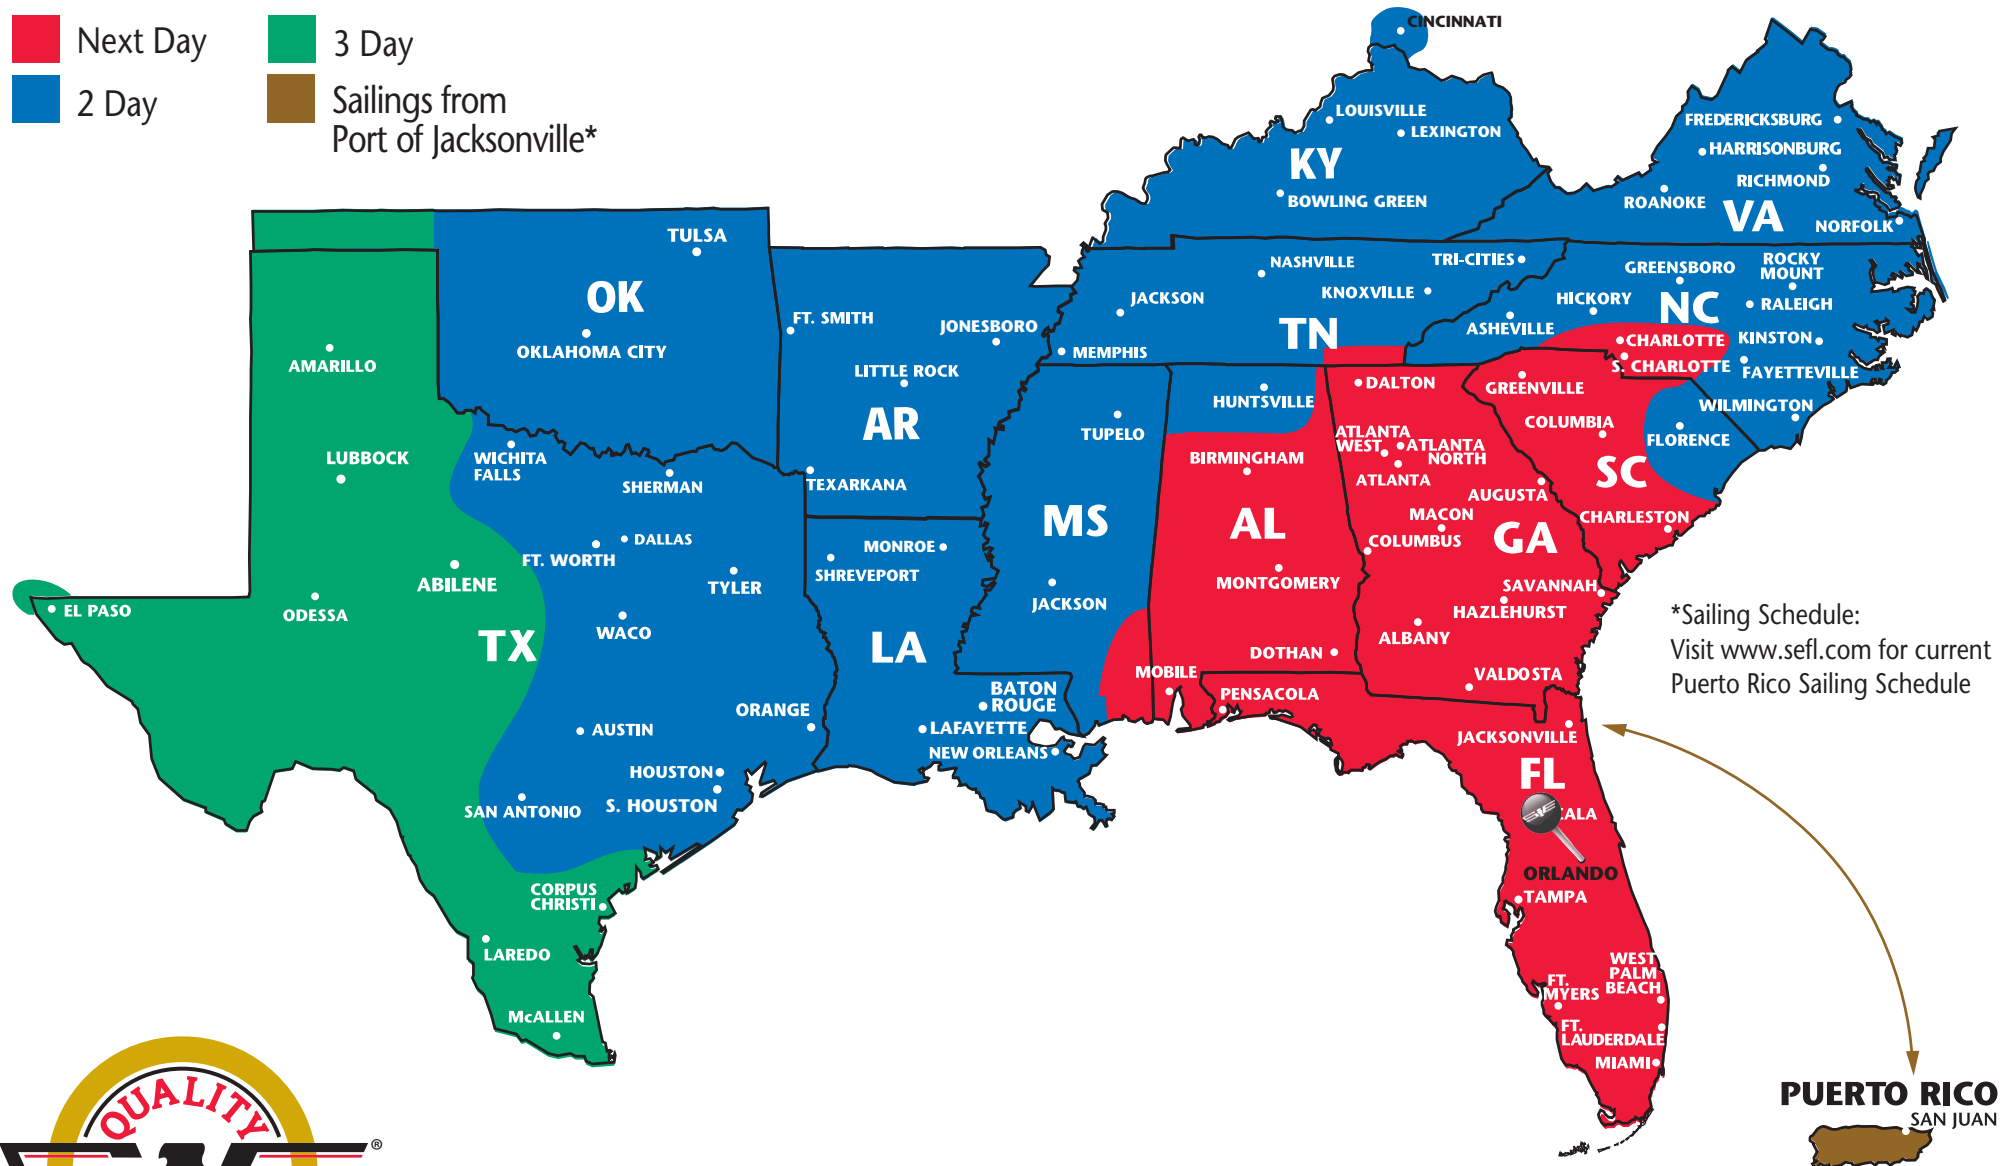

The Most Dependable North American Coverage

ORLANDO, FLORIDA

PARTNERS AND REGIONS

- ★ **Southeastern Freight Lines**
AL, AR, FL, GA, KY, LA, MS, NC, OK, PR, SC, TN, TX, VA
- ★ **A. Duie Pyle**
CT, DE, MA, MD, ME, NH, NJ, NY, PA, RI, VT
- ★ **Central Arizona Freight**
AZ, NM
- ★ **Dayton Freight Lines**
IL, IN, MI, MN, MO, OH, WI
- ★ **Midwest Motor Express**
CO, IA, KS, MN, MT, ND, NE, SD, UT, WY
- ★ **Oak Harbor Freight Lines**
CA, ID, NV, OR, WA
- ★ **Honolulu Freight**
HI (outbound only)
- ★ **Lynden Transport**
AK (outbound only)
- ★ **Canada Service**
Canada (inbound & outbound)
- ★ **Mexico Service**
Mexico (inbound & outbound)

SOUTHEASTERN FREIGHT LINES TRANSIT TIMES

ORLANDO, FLORIDA

■ Next Day
■ 2 Day

■ 3 Day
■ Sailings from Port of Jacksonville*

*Sailing Schedule:
Visit www.sefl.com for current
Puerto Rico Sailing Schedule

SOUTHEASTERN FREIGHT LINES