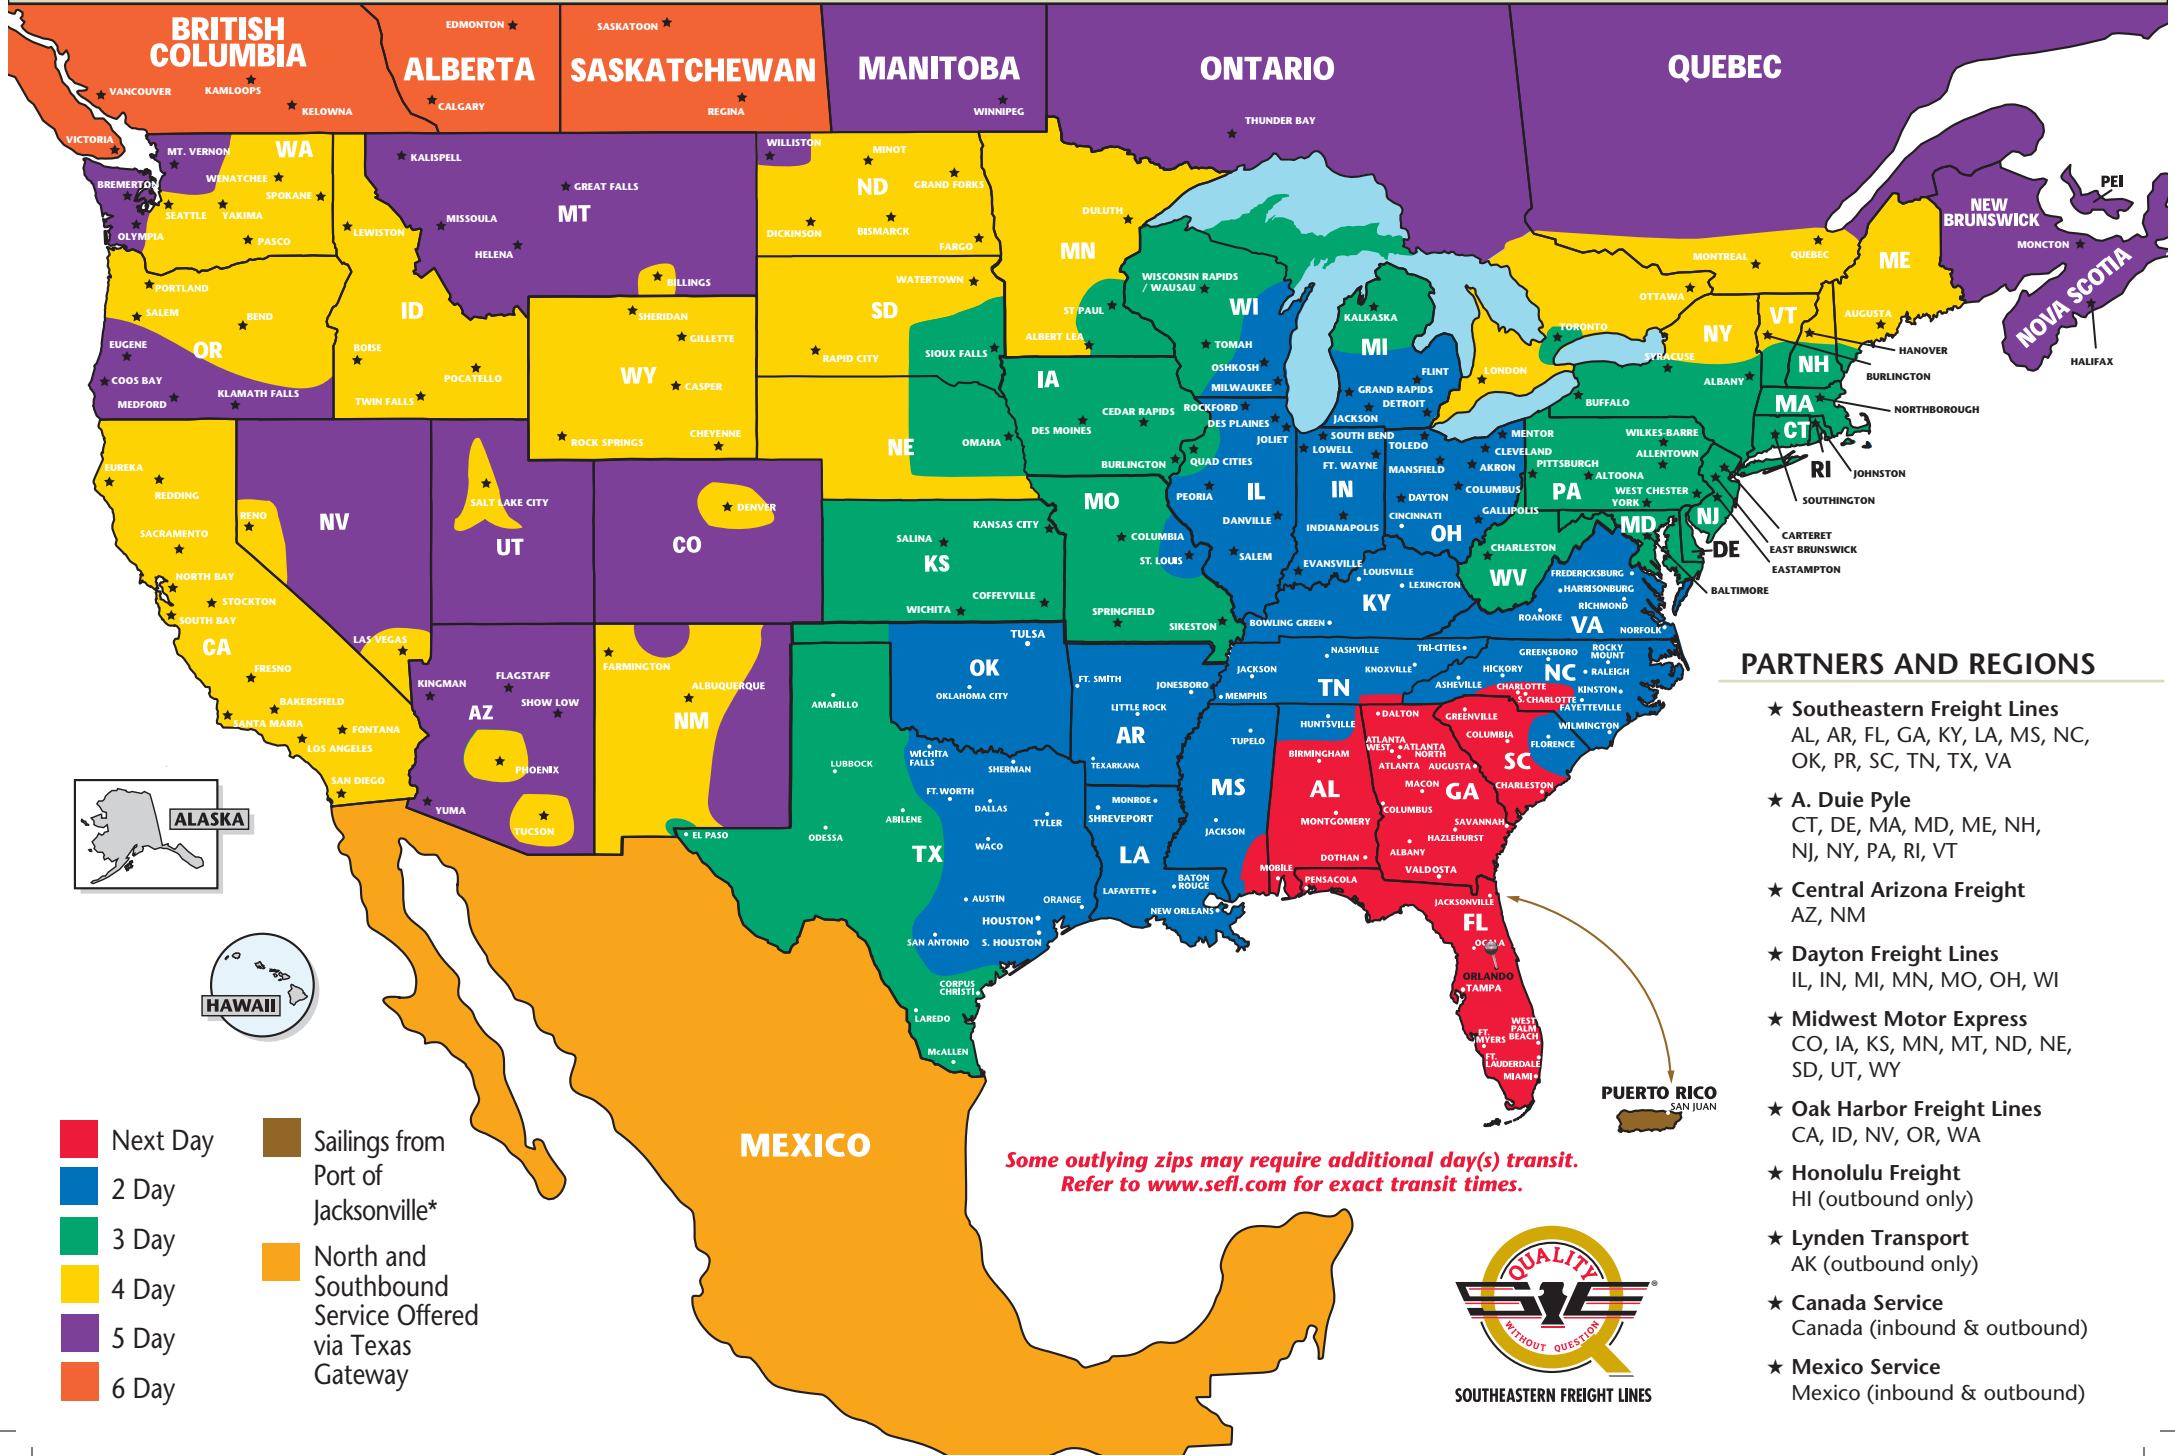

The Most Dependable North American Coverage

ORLANDO, FLORIDA

PARTNERS AND REGIONS

- ★ **Southeastern Freight Lines**
AL, AR, FL, GA, KY, LA, MS, NC, OK, PR, SC, TN, TX, VA
- ★ **A. Duie Pyle**
CT, DE, MA, MD, ME, NH, NJ, NY, PA, RI, VT
- ★ **Central Arizona Freight**
AZ, NM
- ★ **Dayton Freight Lines**
IL, IN, MI, MN, MO, OH, WI
- ★ **Midwest Motor Express**
CO, IA, KS, MN, MT, ND, NE, SD, UT, WY
- ★ **Oak Harbor Freight Lines**
CA, ID, NV, OR, WA
- ★ **Honolulu Freight**
HI (outbound only)
- ★ **Lynden Transport**
AK (outbound only)
- ★ **Canada Service**
Canada (inbound & outbound)
- ★ **Mexico Service**
Mexico (inbound & outbound)

SOUTHEASTERN FREIGHT LINES TRANSIT TIMES

ORLANDO, FLORIDA

■ Next Day
■ 2 Day

■ 3 Day
■ Sailings from Port of Jacksonville*

*Sailing Schedule:
Visit www.sefl.com for current
Puerto Rico Sailing Schedule

SOUTHEASTERN FREIGHT LINES

10055 Central Port Drive ■ Orlando, FL 32824 ■ 407-855-1540 ■ 800-426-4820 ■ 407-856-9582 FAX
FOR GUARANTEED SERVICES 866-733-5733 ■ www.sefl.com

Some outlying zips may require additional day(s) transit. Refer to www.sefl.com for exact transit times.