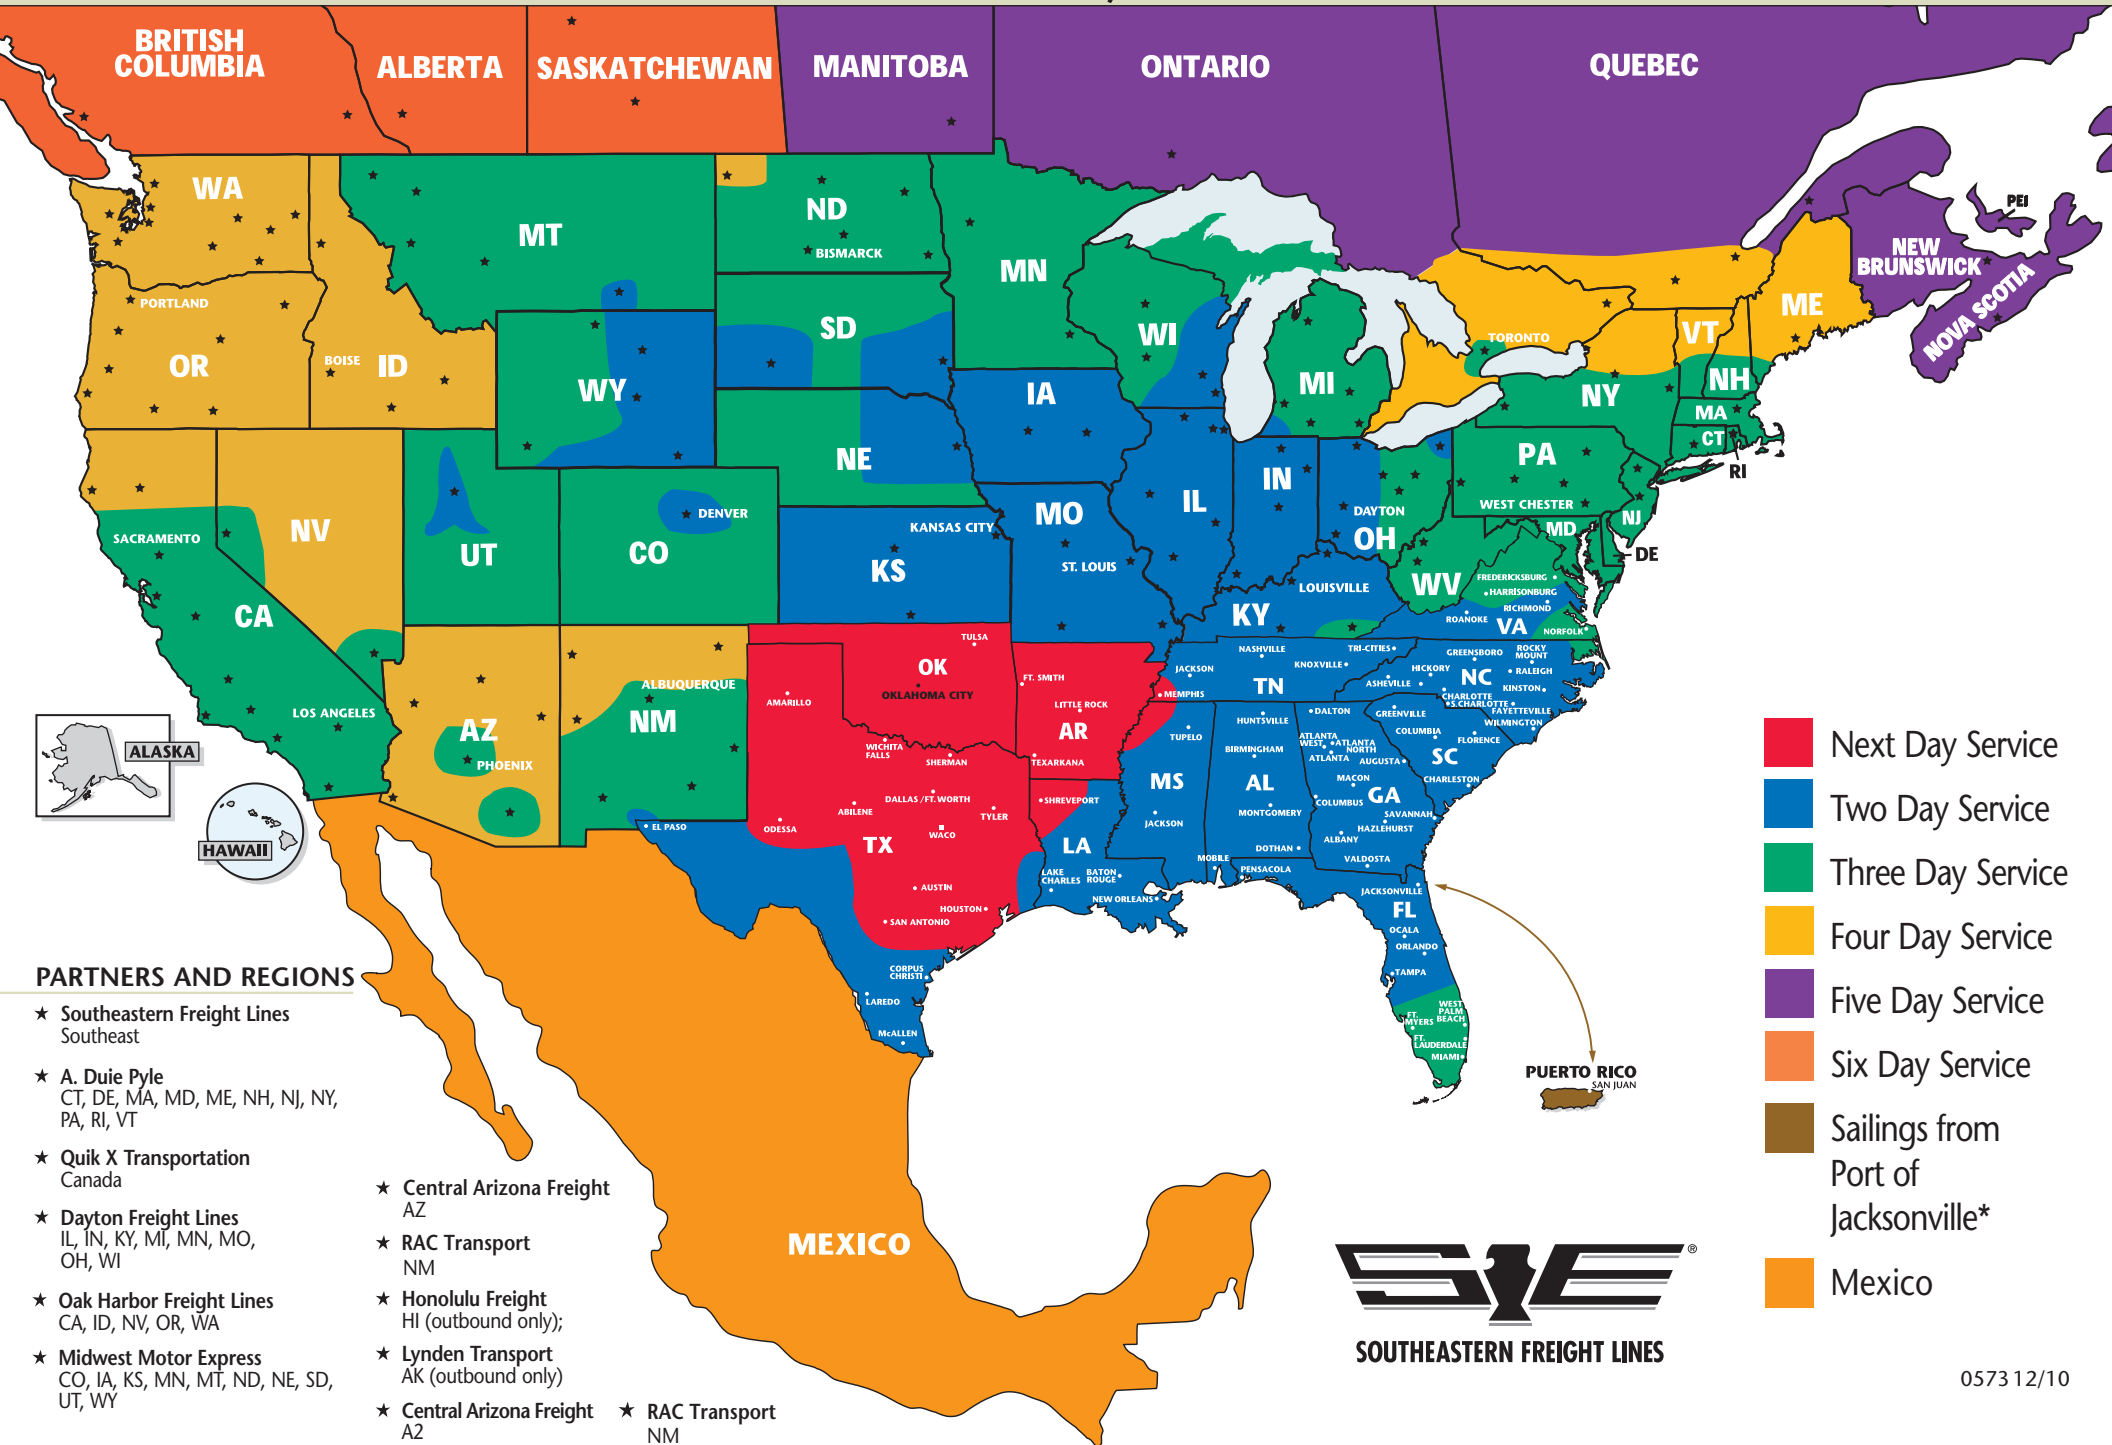

# SOUTHEASTERN FREIGHT LINES TRANSIT TIMES

## OKLAHOMA CITY, OKLAHOMA

- Next Day Service
- Three Day Service
- Two Day Service
- Sailings from Port of Jacksonville\*

5400 SW 29th Street ■ Oklahoma City, OK 73179 ■ 405-680-0980 ■ 866-437-7335 ■ 405-680-0698 FAX  
FOR GUARANTEED SERVICES 866-733-5733 ■ [www.sefl.com](http://www.sefl.com)

## OKLAHOMA CITY, OKLAHOMA

- Next Day Service
- Two Day Service
- Three Day Service
- Four Day Service
- Five Day Service
- Six Day Service
- Sailings from Port of Jacksonville\*
- Mexico

### PARTNERS AND REGIONS

- ★ Southeastern Freight Lines  
Southeast
- ★ A. Duie Pyle  
CT, DE, MA, MD, ME, NH, NJ, NY, PA, RI, VT
- ★ Quik X Transportation  
Canada
- ★ Dayton Freight Lines  
IL, IN, KY, MI, MN, MO, OH, WI
- ★ Oak Harbor Freight Lines  
CA, ID, NV, OR, WA
- ★ Midwest Motor Express  
CO, IA, KS, MN, MT, ND, NE, SD, UT, WY
- ★ Central Arizona Freight  
AZ
- ★ RAC Transport  
NM
- ★ Honolulu Freight  
HI (outbound only);
- ★ Lynden Transport  
AK (outbound only)
- ★ Central Arizona Freight  
AZ
- ★ RAC Transport  
NM