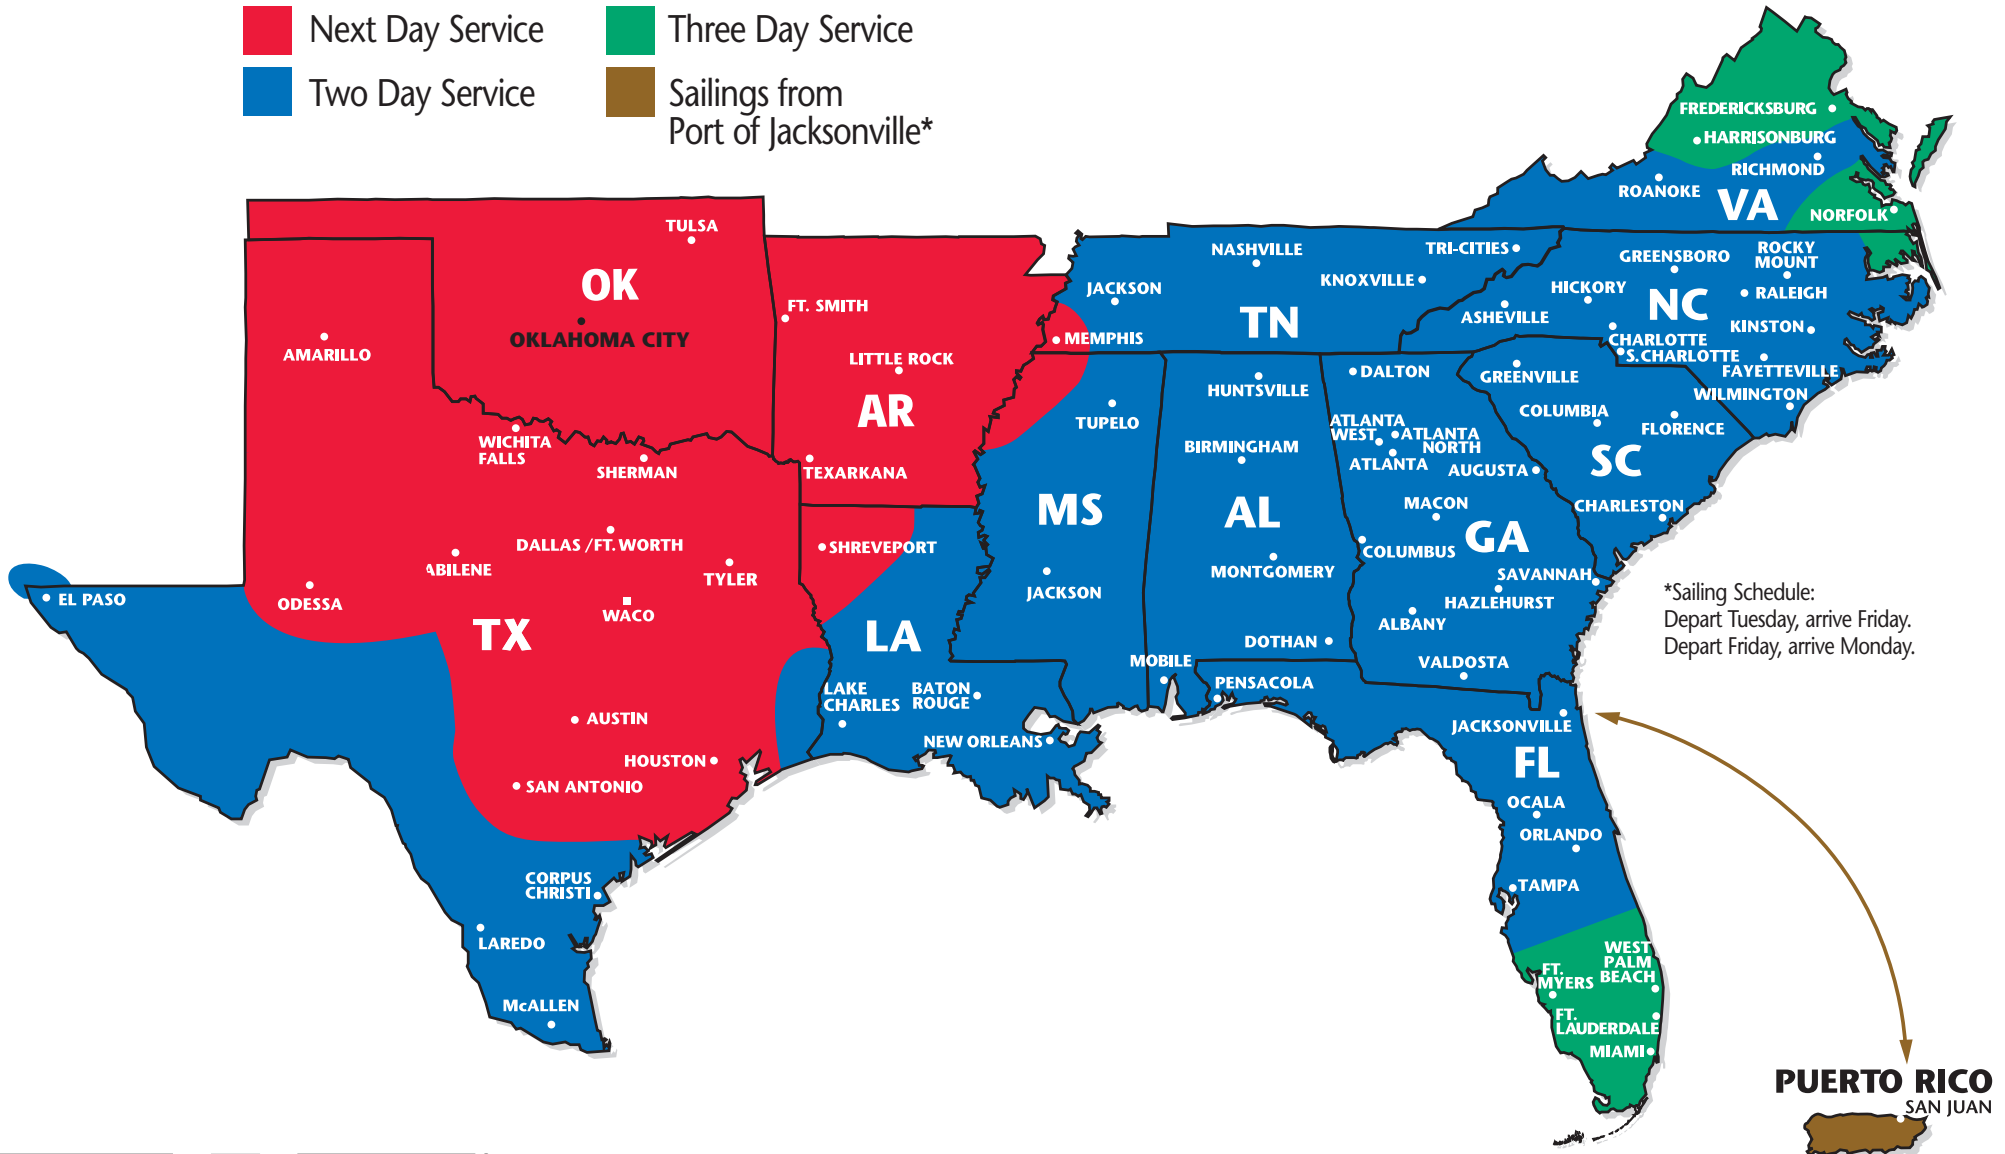

# SOUTHEASTERN FREIGHT LINES TRANSIT TIMES

## OKLAHOMA CITY, OKLAHOMA

- Next Day Service
- Three Day Service
- Two Day Service
- Sailings from Port of Jacksonville\*

5400 SW 29th Street ■ Oklahoma City, OK 73179 ■ 405-680-0980 ■ 866-437-7335 ■ 405-680-0698 FAX  
FOR GUARANTEED SERVICES 866-733-5733 ■ [www.sefl.com](http://www.sefl.com)

## OKLAHOMA CITY, OKLAHOMA

- Next Day Service
- Two Day Service
- Three Day Service
- Four Day Service
- Five Day Service
- Six Day Service
- Sailings from Port of Jacksonville\*
- Mexico

### PARTNERS AND REGIONS

- ★ Southeastern Freight Lines  
Southeast
- ★ A. Duie Pyle  
CT, DE, MA, MD, ME, NH, NJ, NY, PA, RI, VT
- ★ Quik X Transportation  
Canada
- ★ Dayton Freight Lines  
IL, IN, KY, MI, MN, MO, OH, WI
- ★ Oak Harbor Freight Lines  
CA, ID, NV, OR, WA
- ★ Midwest Motor Express  
CO, IA, KS, MN, MT, ND, NE, SD, UT, WY
- ★ Central Arizona Freight  
AZ
- ★ RAC Transport  
NM
- ★ Honolulu Freight  
HI (outbound only);
- ★ Lynden Transport  
AK (outbound only)
- ★ Central Arizona Freight  
AZ
- ★ RAC Transport  
NM