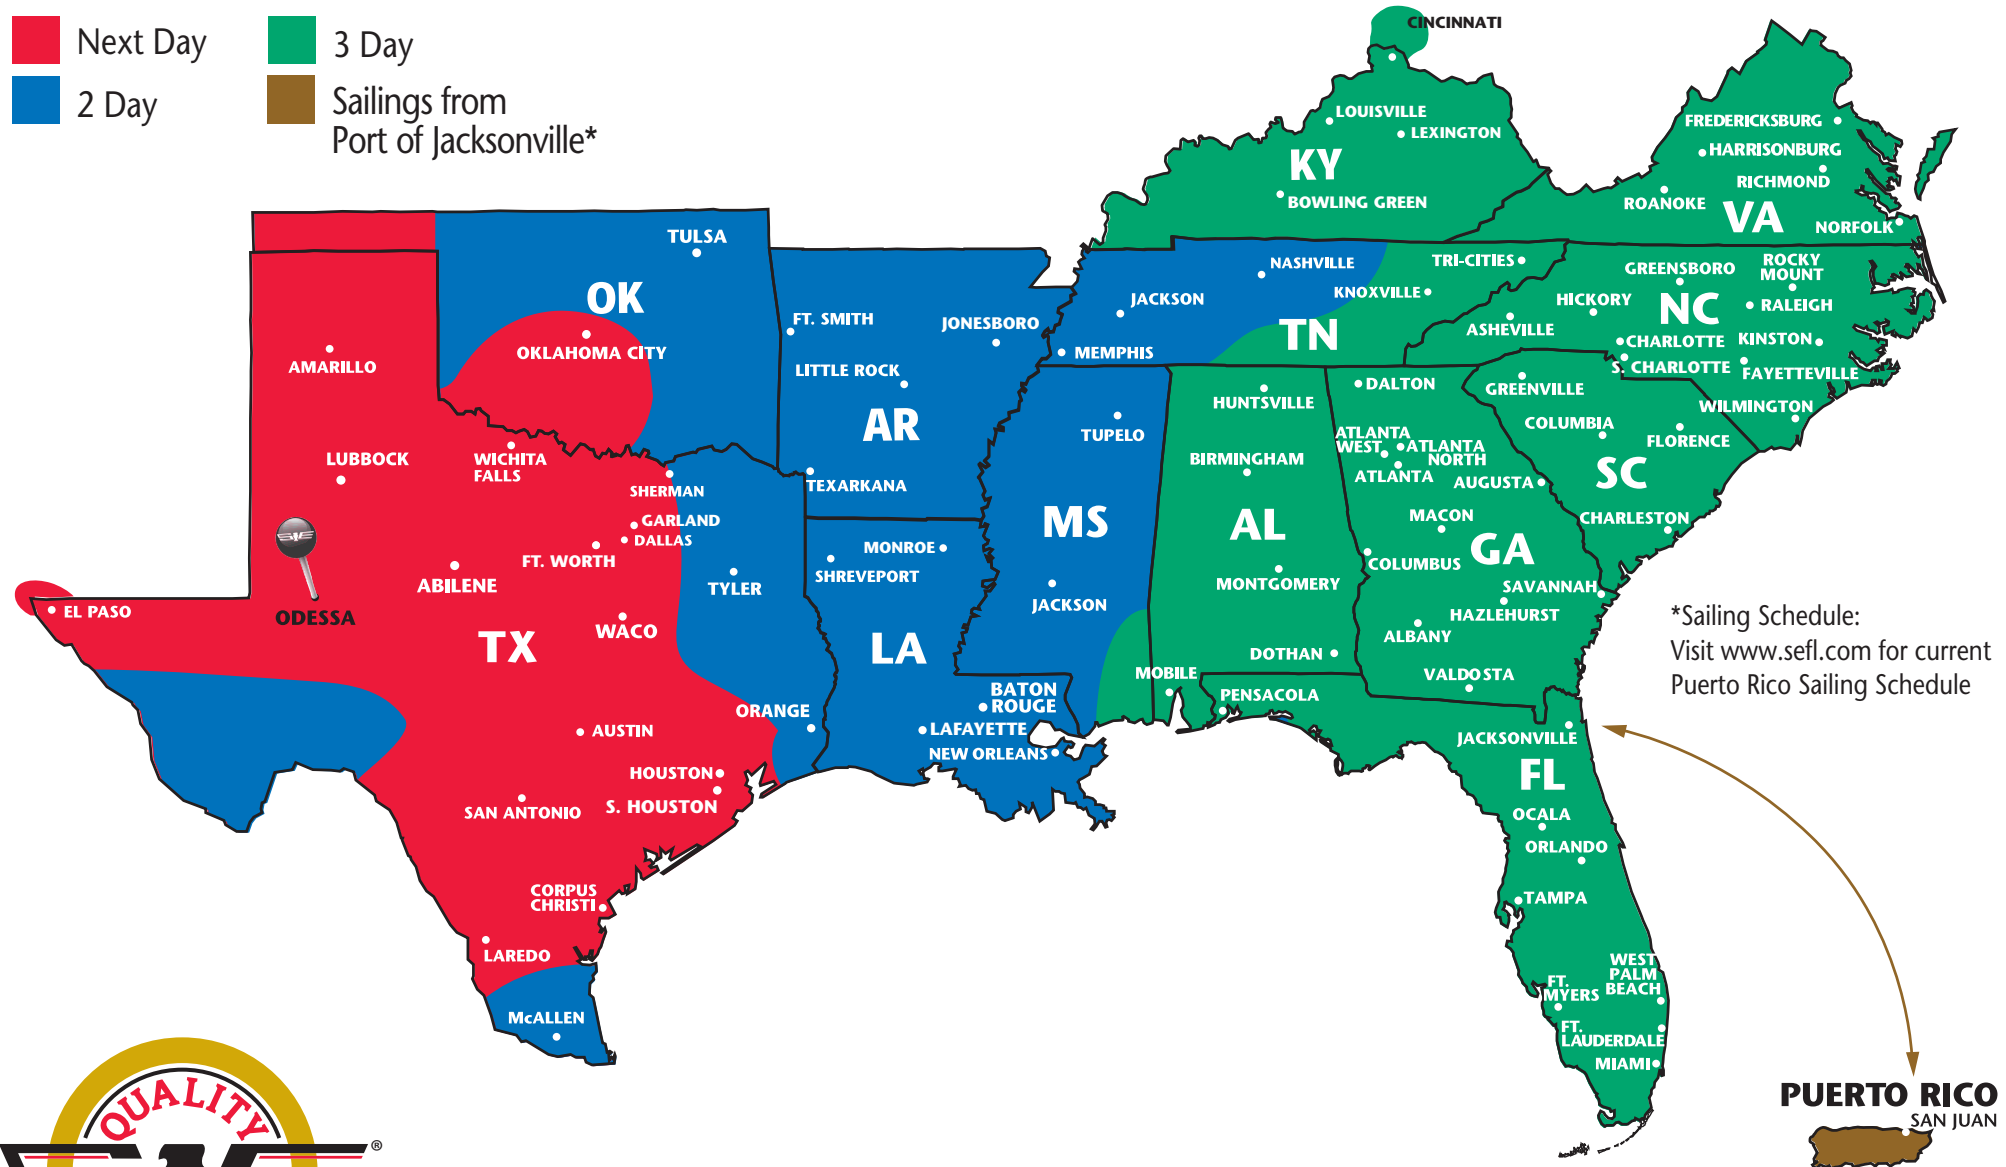

The Most Dependable North American Coverage

ODESSA, TEXAS

PARTNERS AND REGIONS

- ★ **Southeastern Freight Lines**
AL, AR, FL, GA, KY, LA, MS, NC, OK, PR, SC, TN, TX, VA
- ★ **A. Duie Pyle**
CT, DE, MA, MD, ME, NH, NJ, NY, PA, RI, VT
- ★ **Central Arizona Freight**
AZ, NM
- ★ **Dayton Freight Lines**
IL, IN, MI, MN, MO, OH, WI
- ★ **Midwest Motor Express**
CO, IA, KS, MN, MT, ND, NE, SD, UT, WY
- ★ **Oak Harbor Freight Lines**
CA, ID, NV, OR, WA
- ★ **Honolulu Freight**
HI (outbound only)
- ★ **Lynden Transport**
AK (outbound only)
- ★ **Canada Service**
Canada (inbound & outbound)
- ★ **Mexico Service**
Mexico (inbound & outbound)

Some outlying zips may require additional day(s) transit. Refer to www.sefl.com for exact transit times.

SOUTHEASTERN FREIGHT LINES TRANSIT TIMES

ODESSA, TEXAS

- Next Day
- 3 Day
- 2 Day
- Sailings from Port of Jacksonville*

*Sailing Schedule:
Visit www.sefl.com for current
Puerto Rico Sailing Schedule

SOUTHEASTERN FREIGHT LINES

801 S Faudree Road ■ Odessa, TX 79766 ■ 432-561-8023 ■ 866-393-7335 ■ 432-561-8234 FAX
FOR GUARANTEED SERVICES 866-733-5733 ■ www.sefl.com

Some outlying zips may require additional day(s) transit. Refer to www.sefl.com for exact transit times.

1900123
11/16