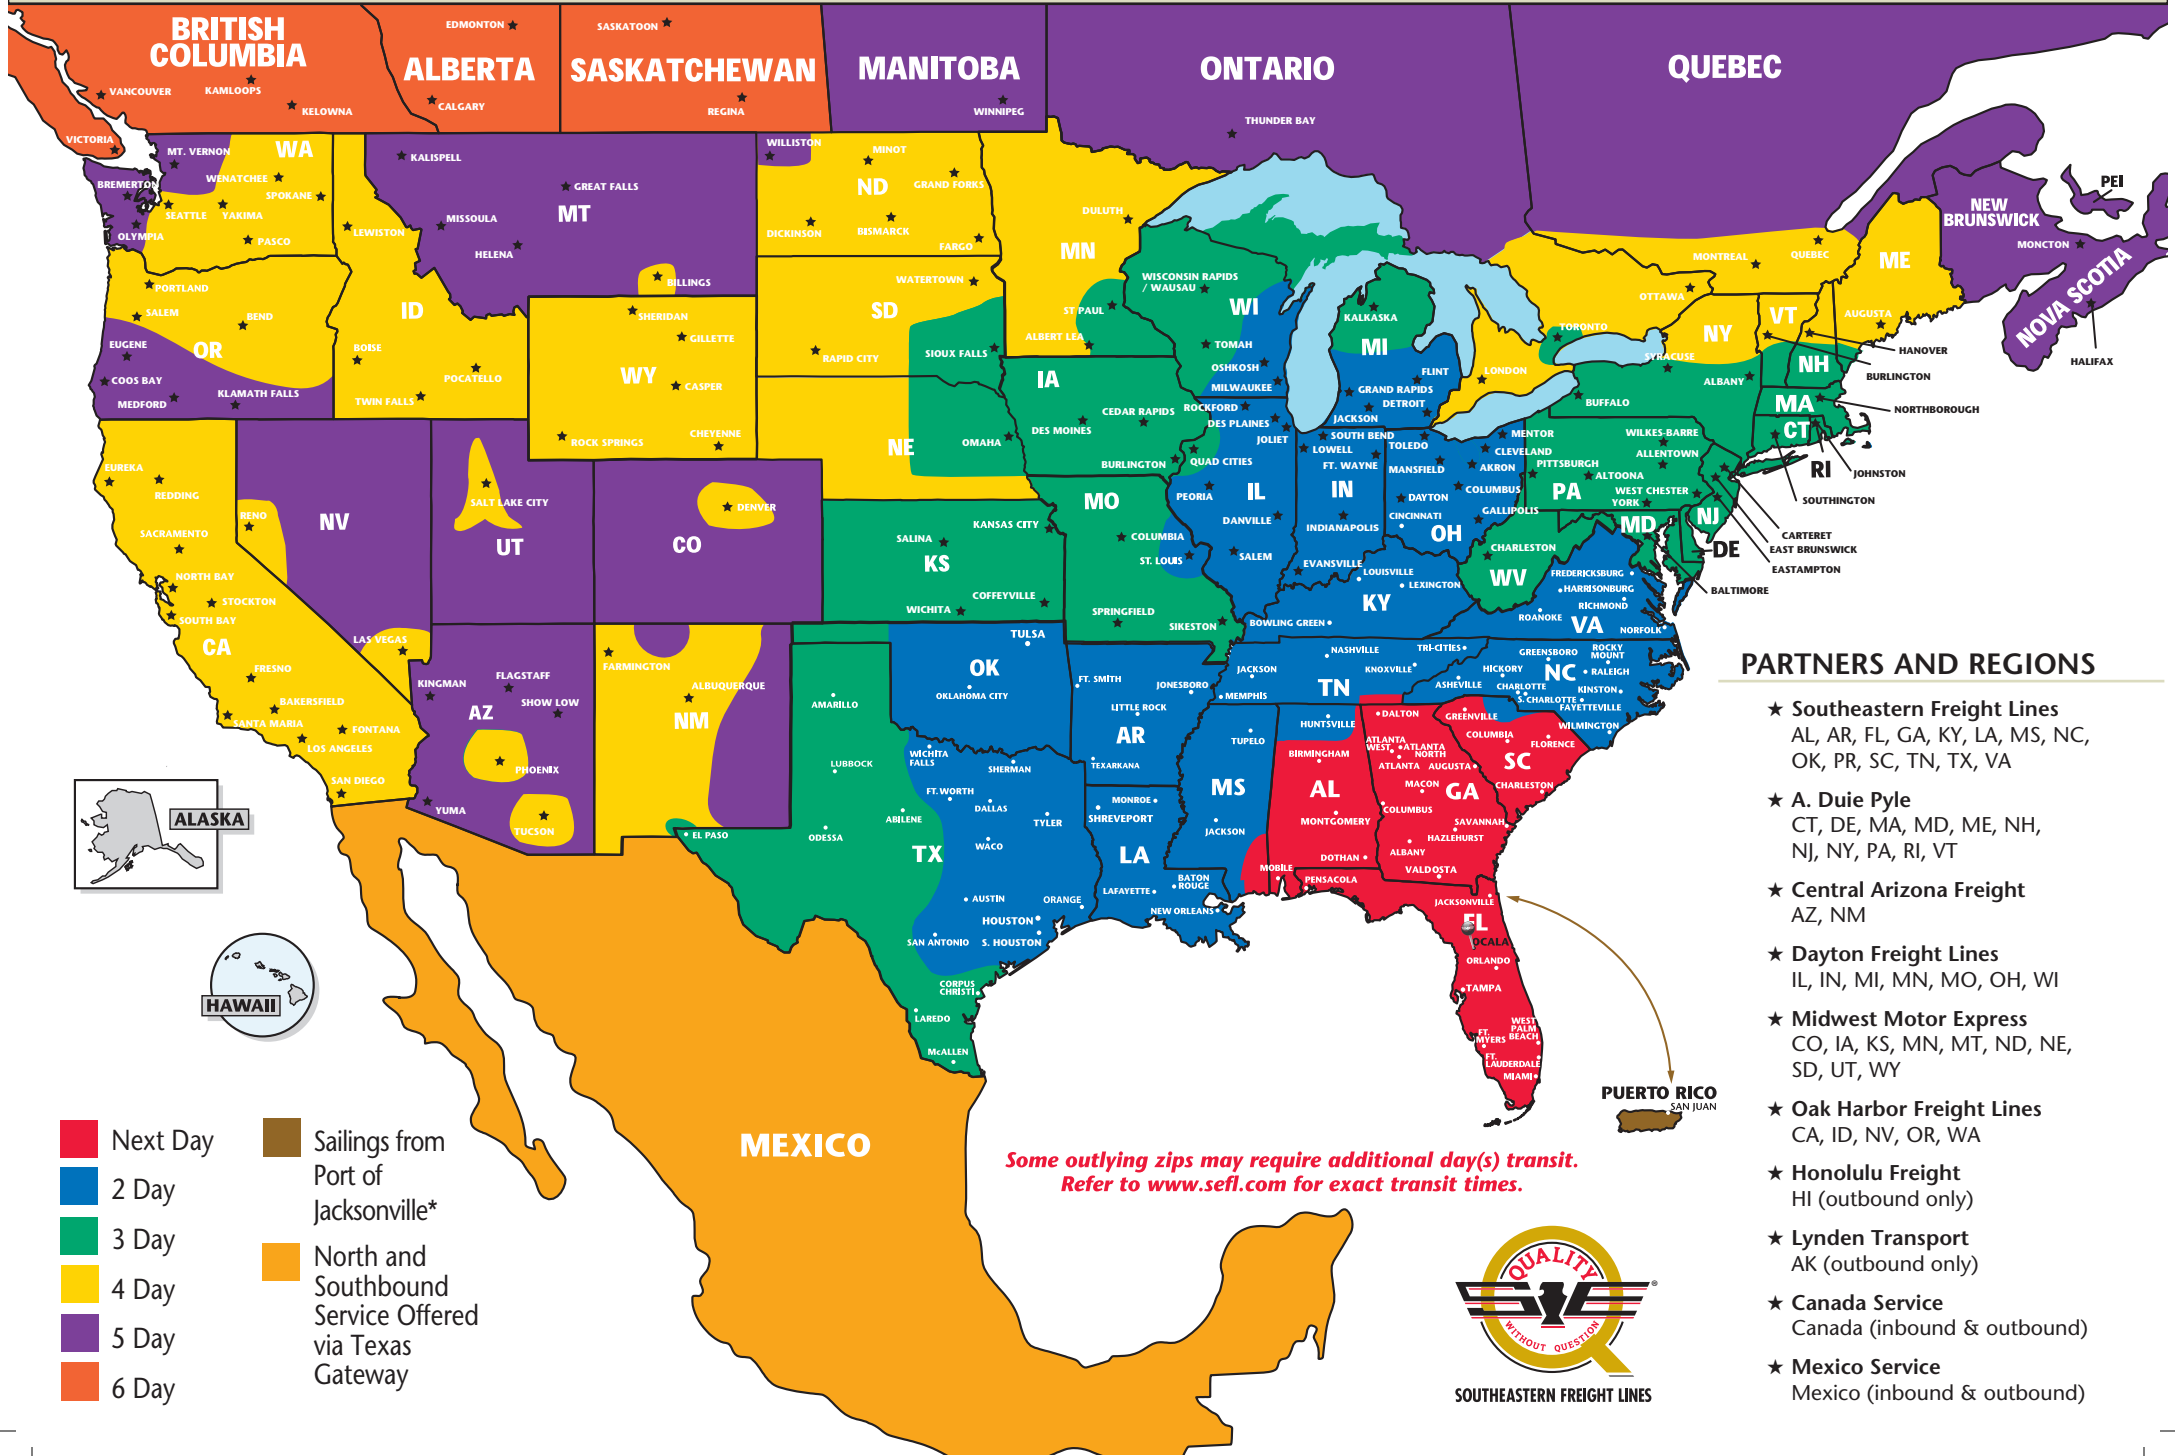

The Most Dependable North American Coverage

OCALA, FLORIDA

PARTNERS AND REGIONS

- ★ **Southeastern Freight Lines**
AL, AR, FL, GA, KY, LA, MS, NC, OK, PR, SC, TN, TX, VA
- ★ **A. Duie Pyle**
CT, DE, MA, MD, ME, NH, NJ, NY, PA, RI, VT
- ★ **Central Arizona Freight**
AZ, NM
- ★ **Dayton Freight Lines**
IL, IN, MI, MN, MO, OH, WI
- ★ **Midwest Motor Express**
CO, IA, KS, MN, MT, ND, NE, SD, UT, WY
- ★ **Oak Harbor Freight Lines**
CA, ID, NV, OR, WA
- ★ **Honolulu Freight**
HI (outbound only)
- ★ **Lynden Transport**
AK (outbound only)
- ★ **Canada Service**
Canada (inbound & outbound)
- ★ **Mexico Service**
Mexico (inbound & outbound)

Some outlying zips may require additional day(s) transit. Refer to www.sefl.com for exact transit times.

SOUTHEASTERN FREIGHT LINES TRANSIT TIMES

OCALA, FLORIDA

■ Next Day
■ 2 Day

■ 3 Day
■ Sailings from Port of Jacksonville*

*Sailing Schedule:
Visit www.sefl.com for current Puerto Rico Sailing Schedule

SOUTHEASTERN FREIGHT LINES

520 NW 52nd Avenue ■ Ocala, FL 34482 ■ 352-351-2313 ■ 888-430-7335 ■ 352-351-4293 FAX
FOR GUARANTEED SERVICES 866-733-5733 ■ www.sefl.com

Some outlying zips may require additional day(s) transit. Refer to www.sefl.com for exact transit times.

1900144
8/16