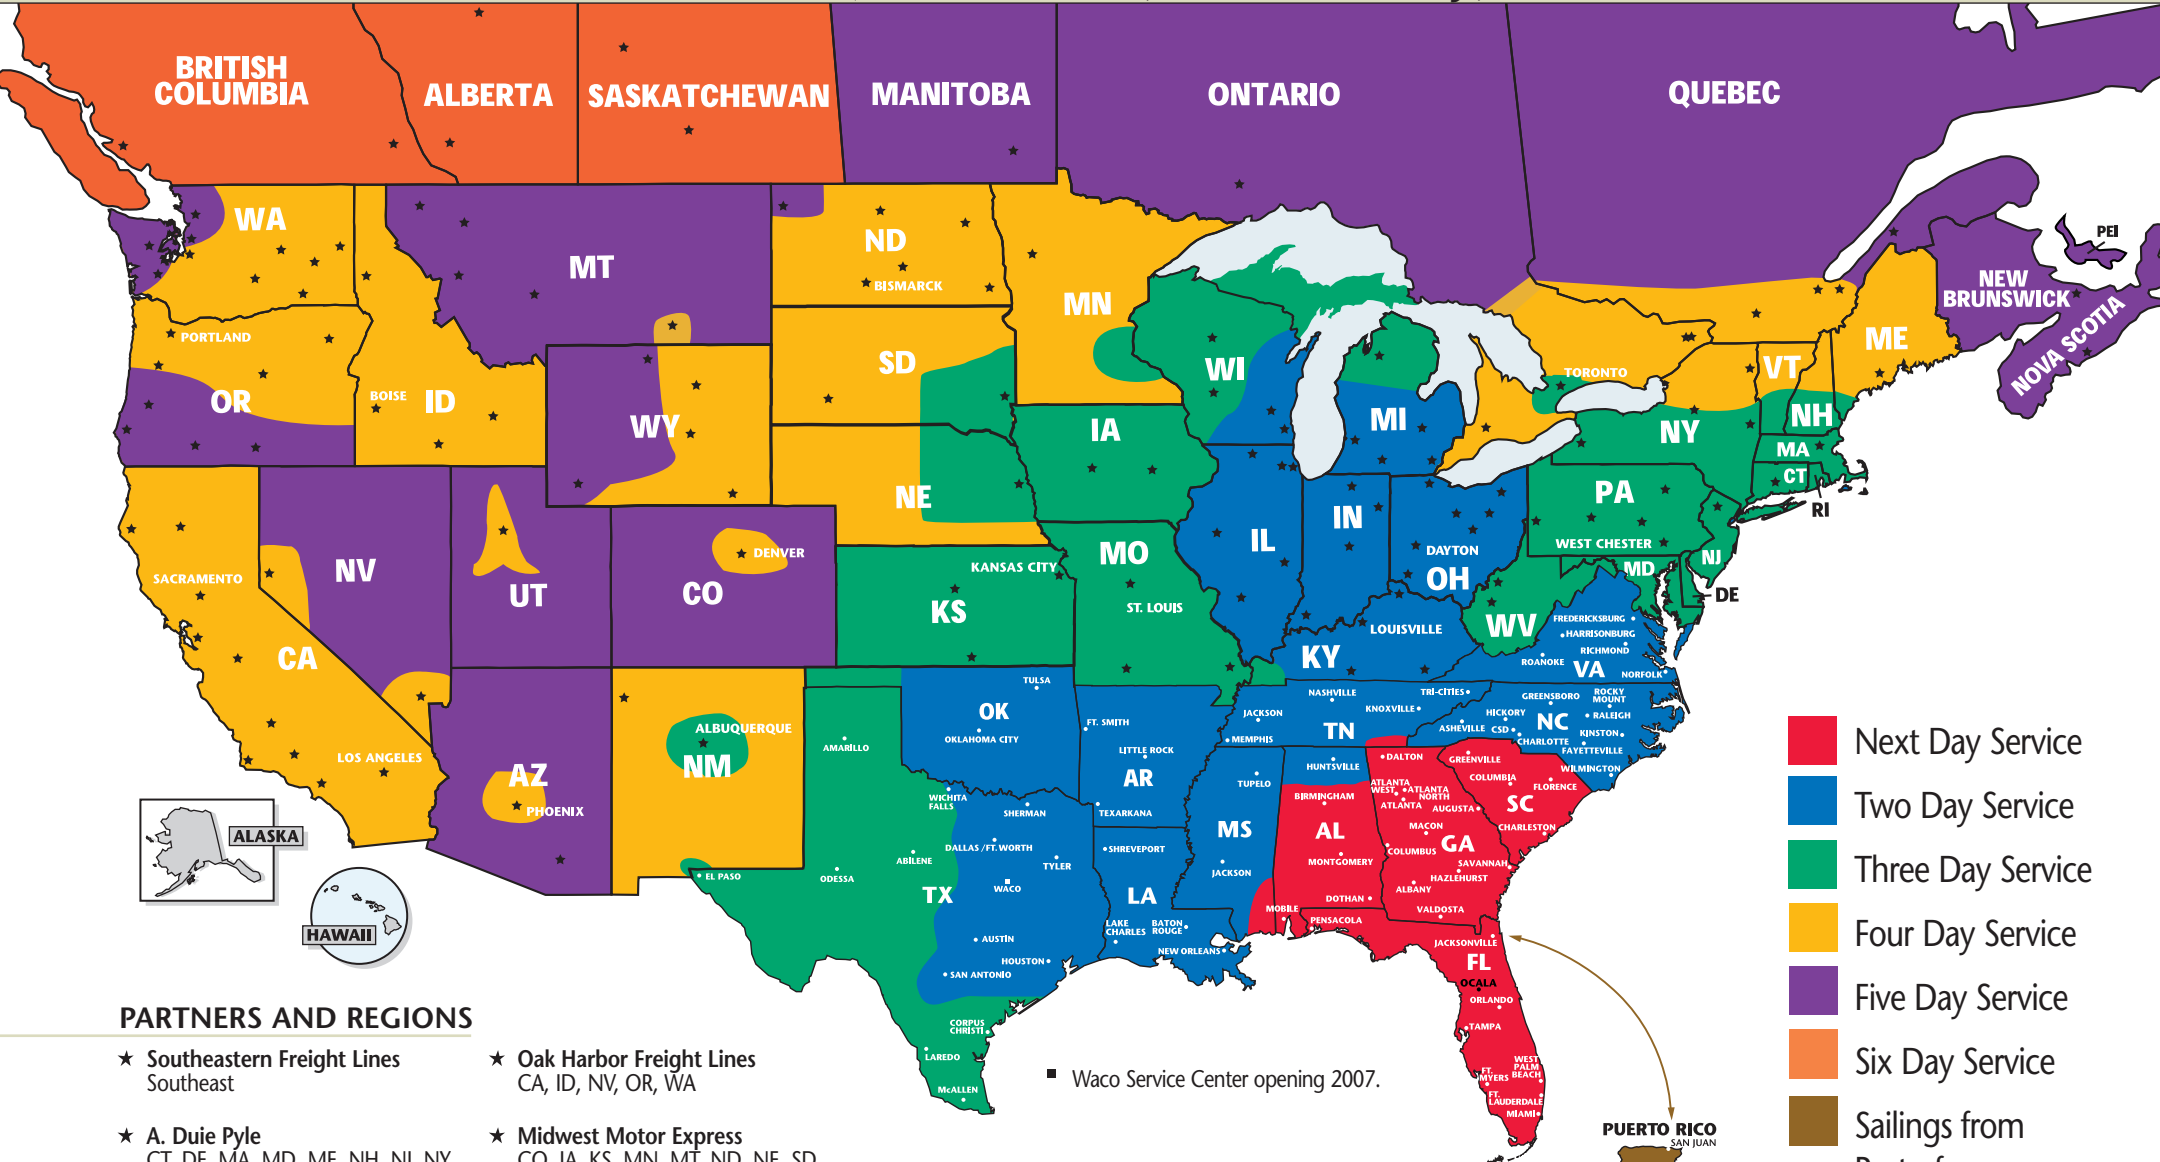

# SOUTHEASTERN FREIGHT LINES TRANSIT TIMES

## OCALA, FLORIDA (Outbound only)

- Next Day Service
- Three Day Service
- Two Day Service
- Sailings from Port of Jacksonville\*

SOUTHEASTERN FREIGHT LINES

520 NW 52nd Avenue ■ Ocala, FL 34482 ■ 352-351-2313 ■ 888-430-7335 ■ 352-351-4293 FAX

# YOUR GATEWAY TO SERVICE EXCELLENCE

OCALA, FLORIDA (Outbound only)

- Next Day Service
- Two Day Service
- Three Day Service
- Four Day Service
- Five Day Service
- Six Day Service
- Sailings from Port of Jacksonville\*

## PARTNERS AND REGIONS

- ★ Southeastern Freight Lines  
Southeast
- ★ Oak Harbor Freight Lines  
CA, ID, NV, OR, WA
- ★ A. Duie Pyle  
CT, DE, MA, MD, ME, NH, NJ, NY,  
PA, RI, VT
- ★ Midwest Motor Express  
CO, IA, KS, MN, MT, ND, NE, SD,  
UT, WY
- ★ Quik X Transportation  
Canada
- ★ Honolulu Freight  
HI (outbound only);
- ★ Dayton Freight Lines  
IL, IN, KY, MI, MN, MO,  
OH, WI
- ★ Lynden Transport  
AK (outbound only)