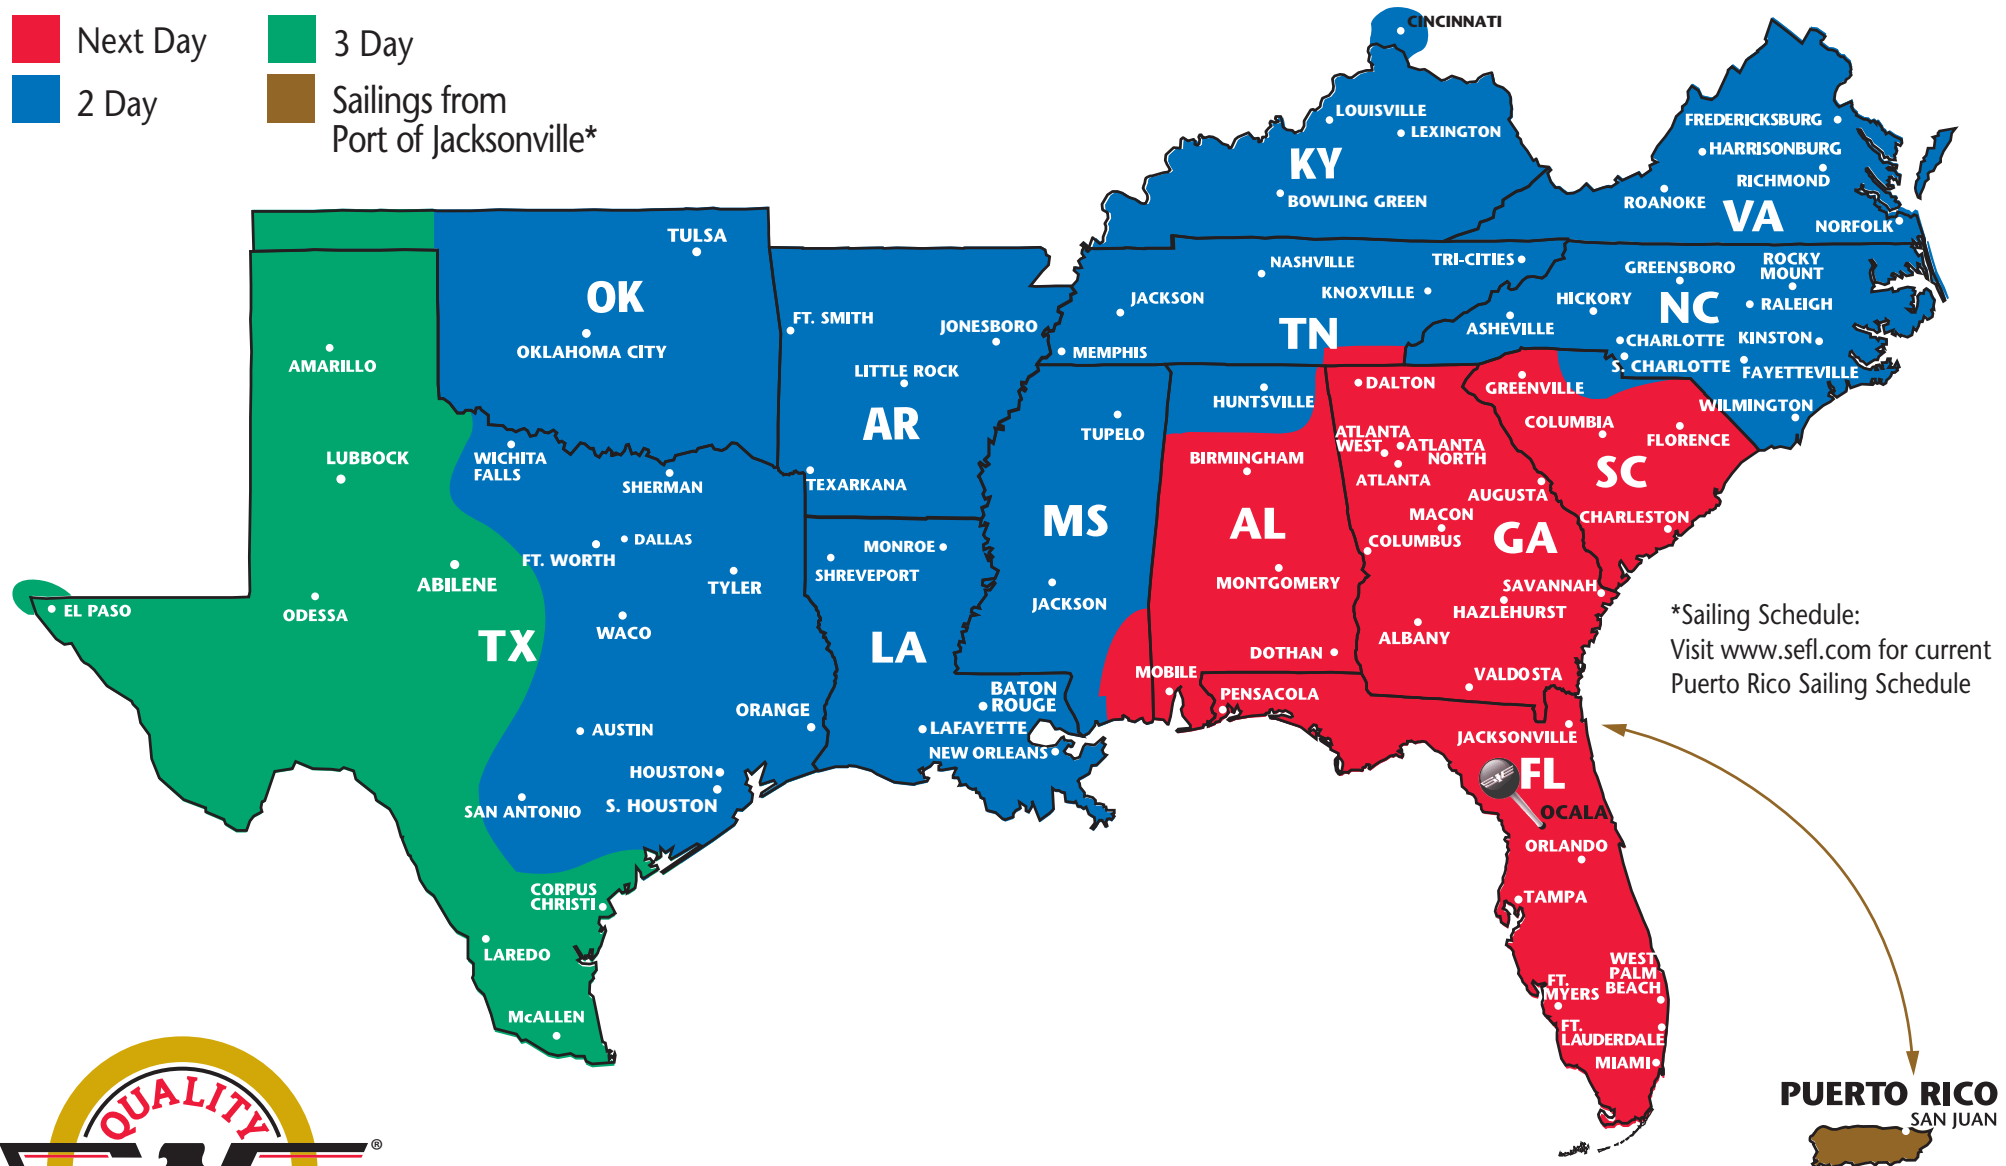

The Most Dependable North American Coverage

OCALA, FLORIDA

PARTNERS AND REGIONS

- ★ **Southeastern Freight Lines**
AL, AR, FL, GA, KY, LA, MS, NC, OK, PR, SC, TN, TX, VA
- ★ **A. Duie Pyle**
CT, DE, MA, MD, ME, NH, NJ, NY, PA, RI, VT
- ★ **Central Arizona Freight**
AZ, NM
- ★ **Dayton Freight Lines**
IL, IN, MI, MN, MO, OH, WI
- ★ **Midwest Motor Express**
CO, IA, KS, MN, MT, ND, NE, SD, UT, WY
- ★ **Oak Harbor Freight Lines**
CA, ID, NV, OR, WA
- ★ **Honolulu Freight**
HI (outbound only)
- ★ **Lynden Transport**
AK (outbound only)
- ★ **Canada Service**
Canada (inbound & outbound)
- ★ **Mexico Service**
Mexico (inbound & outbound)

Some outlying zips may require additional day(s) transit. Refer to www.sefl.com for exact transit times.

SOUTHEASTERN FREIGHT LINES TRANSIT TIMES

OCALA, FLORIDA

■ Next Day
■ 2 Day

■ 3 Day
■ Sailings from Port of Jacksonville*

*Sailing Schedule:
Visit www.sefl.com for current Puerto Rico Sailing Schedule

SOUTHEASTERN FREIGHT LINES

520 NW 52nd Avenue ■ Ocala, FL 34482 ■ 352-351-2313 ■ 888-430-7335 ■ 352-351-4293 FAX
FOR GUARANTEED SERVICES 866-733-5733 ■ www.sefl.com

Some outlying zips may require additional day(s) transit. Refer to www.sefl.com for exact transit times.

1900144
8/16