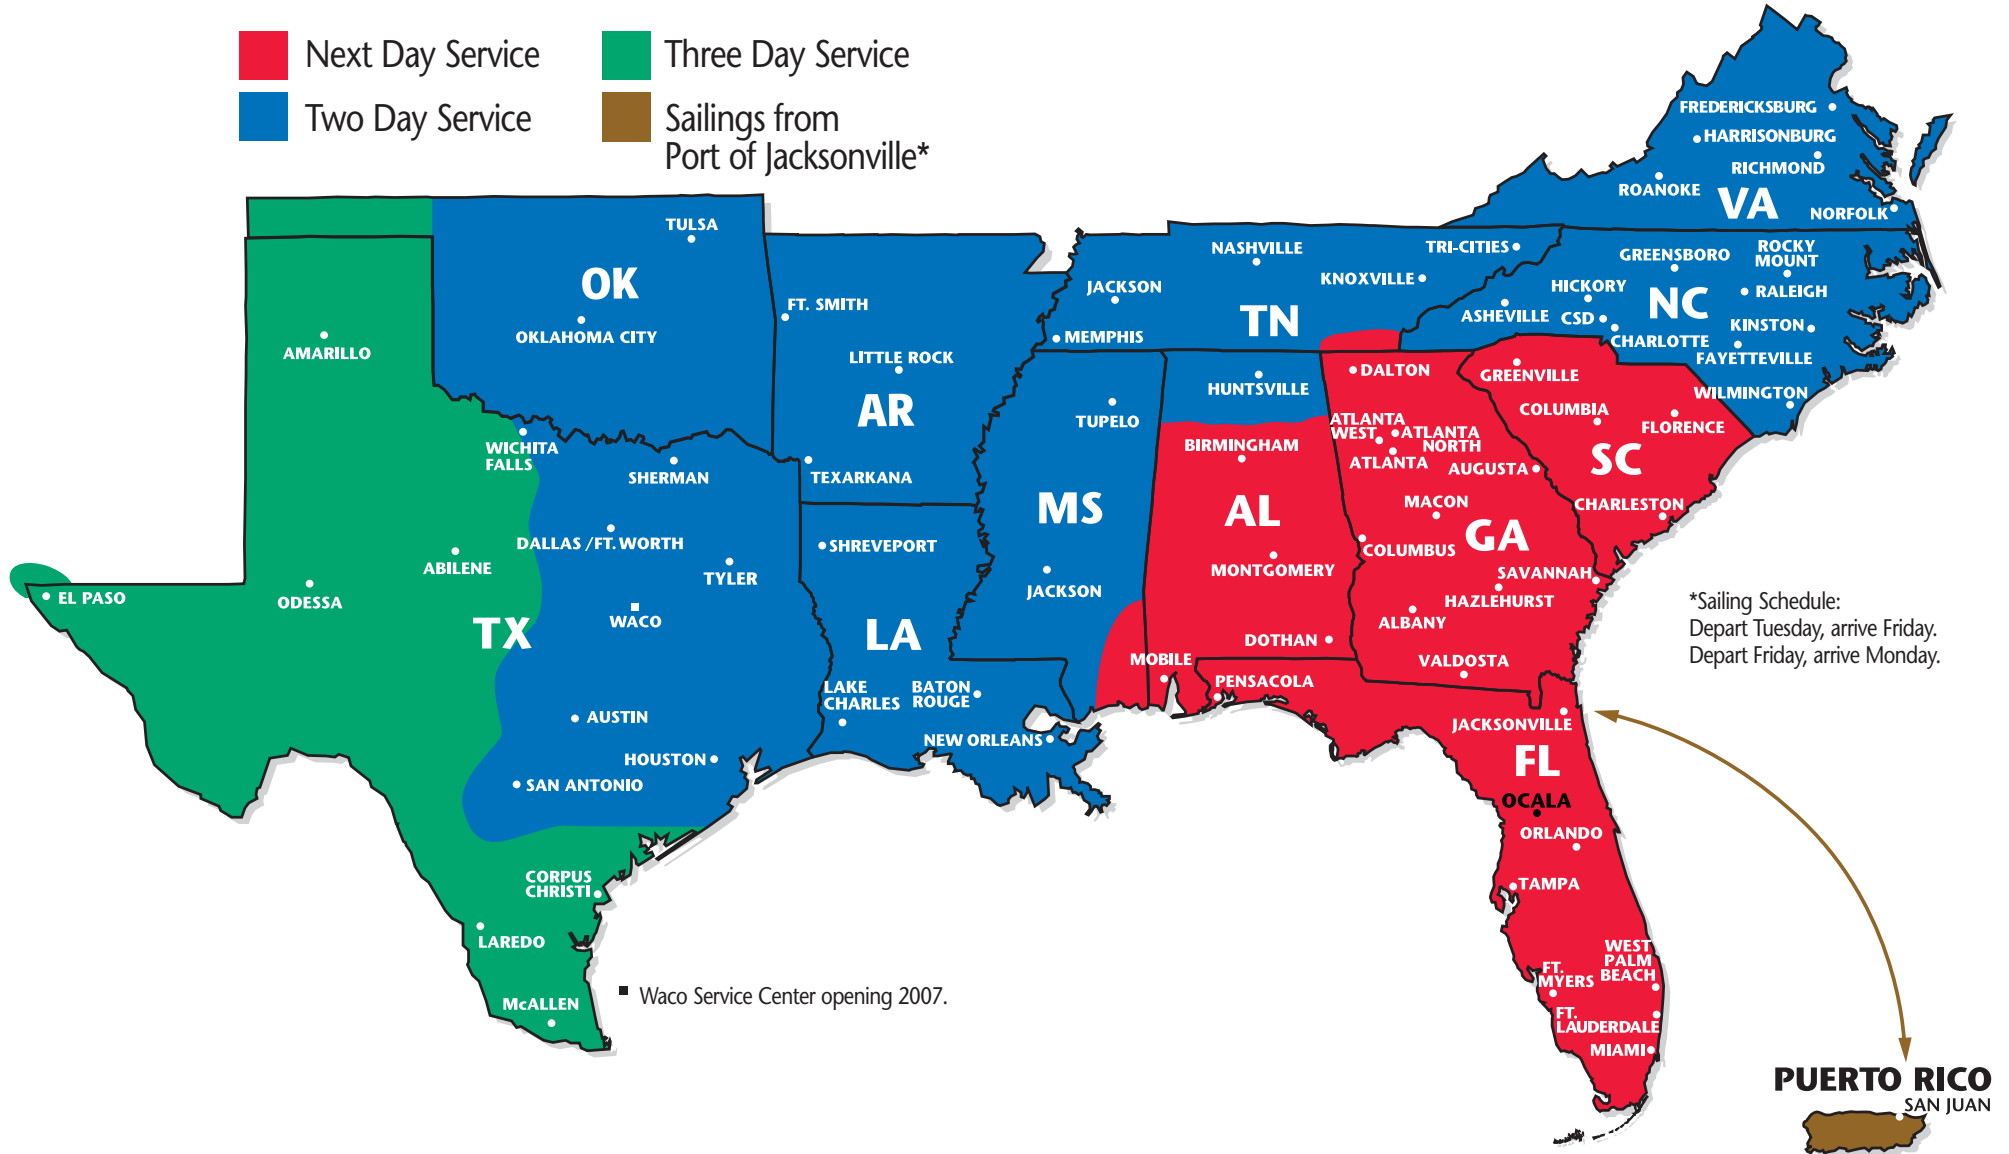

# SOUTHEASTERN FREIGHT LINES TRANSIT TIMES

## OCALA, FLORIDA (Outbound only)

- Next Day Service
- Three Day Service
- Two Day Service
- Sailings from Port of Jacksonville\*

SOUTHEASTERN FREIGHT LINES

520 NW 52nd Avenue ■ Ocala, FL 34482 ■ 352-351-2313 ■ 888-430-7335 ■ 352-351-4293 FAX

# YOUR GATEWAY TO SERVICE EXCELLENCE

OCALA, FLORIDA (Outbound only)

- Next Day Service
- Two Day Service
- Three Day Service
- Four Day Service
- Five Day Service
- Six Day Service
- Sailings from Port of Jacksonville\*

## PARTNERS AND REGIONS

- ★ Southeastern Freight Lines  
Southeast
- ★ Oak Harbor Freight Lines  
CA, ID, NV, OR, WA
- ★ A. Duie Pyle  
CT, DE, MA, MD, ME, NH, NJ, NY,  
PA, RI, VT
- ★ Midwest Motor Express  
CO, IA, KS, MN, MT, ND, NE, SD,  
UT, WY
- ★ Quik X Transportation  
Canada
- ★ Honolulu Freight  
HI (outbound only);
- ★ Dayton Freight Lines  
IL, IN, KY, MI, MN, MO,  
OH, WI
- ★ Lynden Transport  
AK (outbound only)