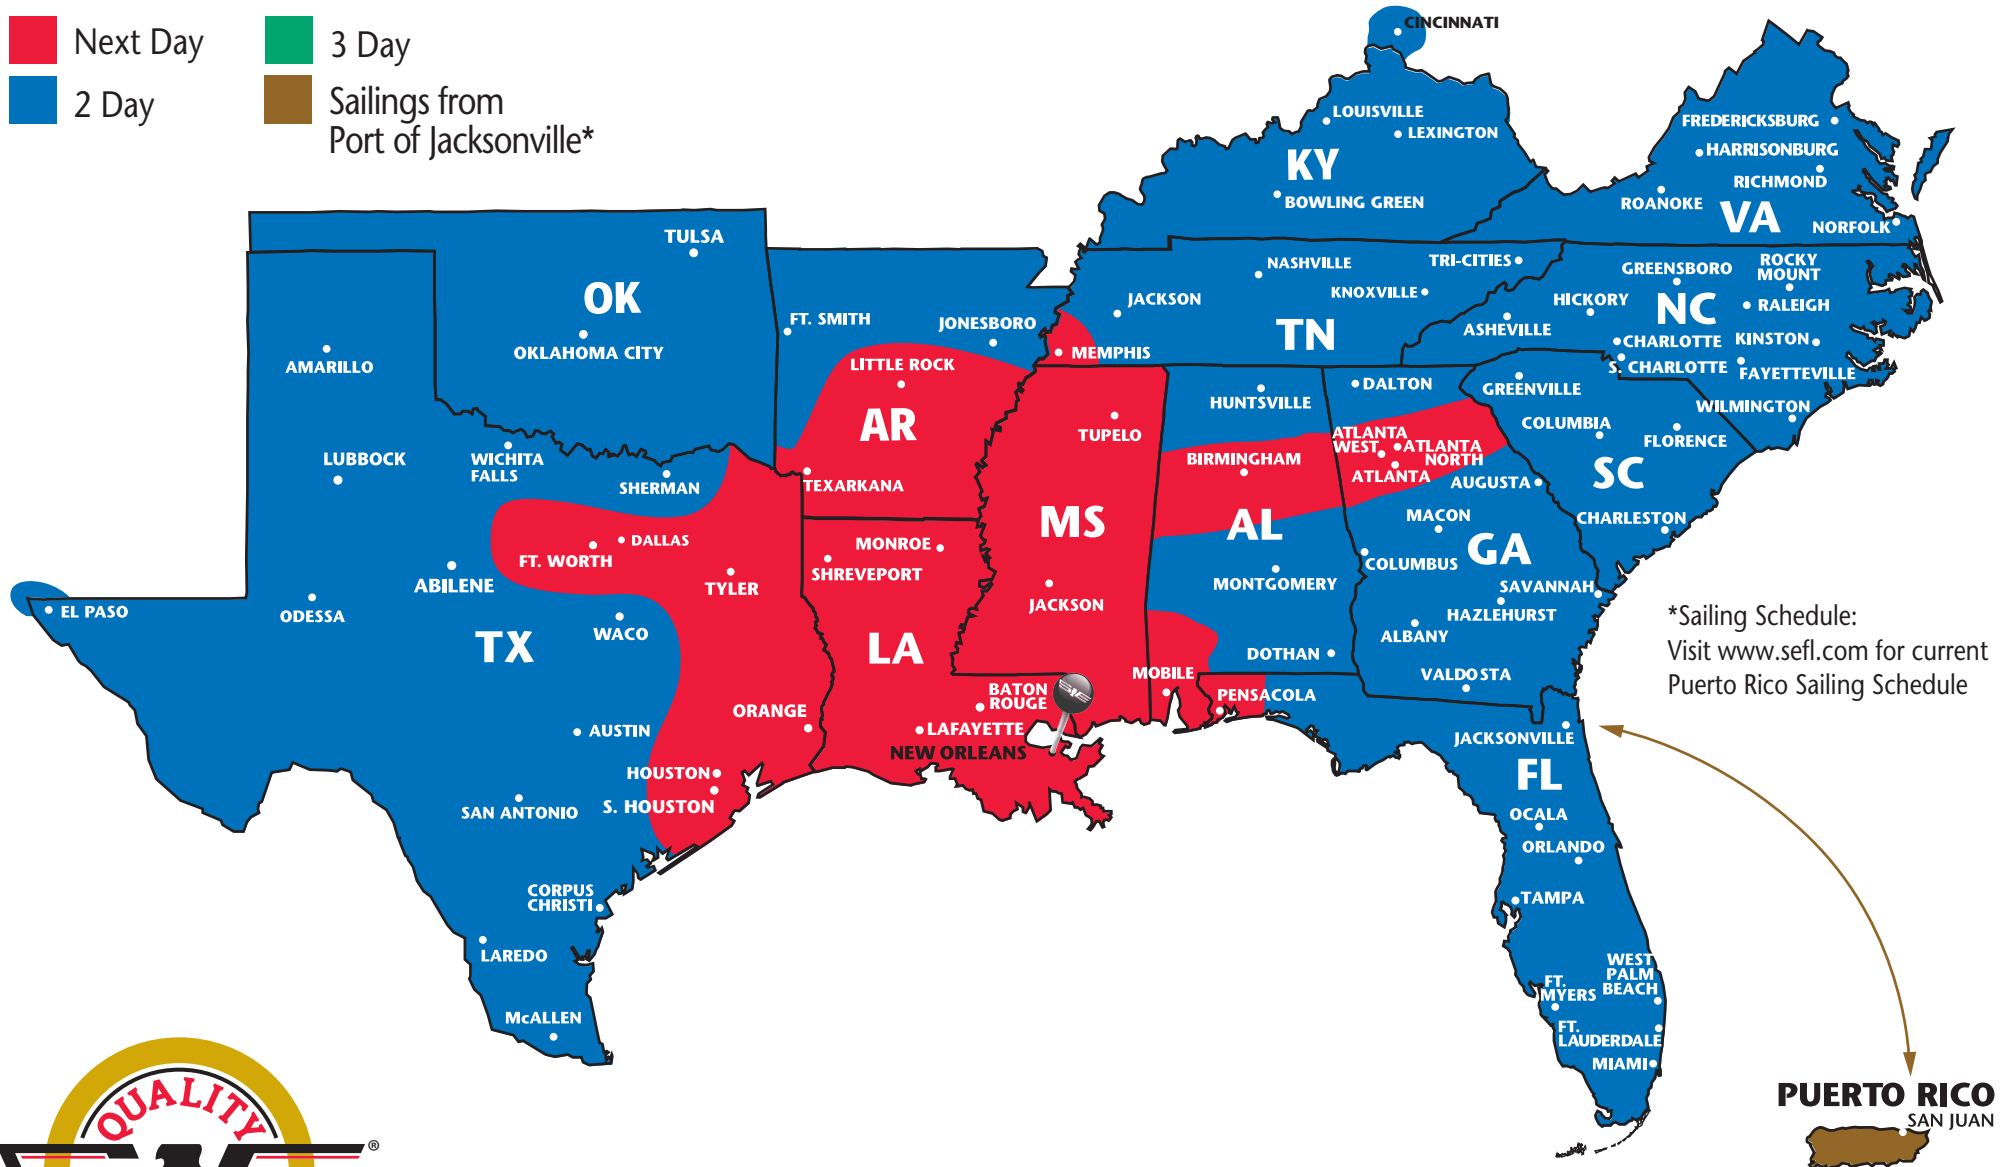

The Most Dependable North American Coverage

PARTNERS AND REGIONS

- ★ **Southeastern Freight Lines**
AL, AR, FL, GA, KY, LA, MS, NC, OK, PR, SC, TN, TX, VA
- ★ **A. Duie Pyle**
CT, DE, MA, MD, ME, NH, NJ, NY, PA, RI, VT
- ★ **Central Arizona Freight**
AZ, NM
- ★ **Dayton Freight Lines**
IL, IN, MI, MN, MO, OH, WI
- ★ **Midwest Motor Express**
CO, IA, KS, MN, MT, ND, NE, SD, UT, WY
- ★ **Oak Harbor Freight Lines**
CA, ID, NV, OR, WA
- ★ **Honolulu Freight**
HI (outbound only)
- ★ **Lynden Transport**
AK (outbound only)
- ★ **Canada Service**
Canada (inbound & outbound)
- ★ **Mexico Service**
Mexico (inbound & outbound)

SOUTHEASTERN FREIGHT LINES TRANSIT TIMES

NEW ORLEANS, LOUISIANA

Next Day
2 Day

3 Day
Sailings from Port of Jacksonville*

*Sailing Schedule:
Visit www.sefl.com for current
Puerto Rico Sailing Schedule

SOUTHEASTERN FREIGHT LINES