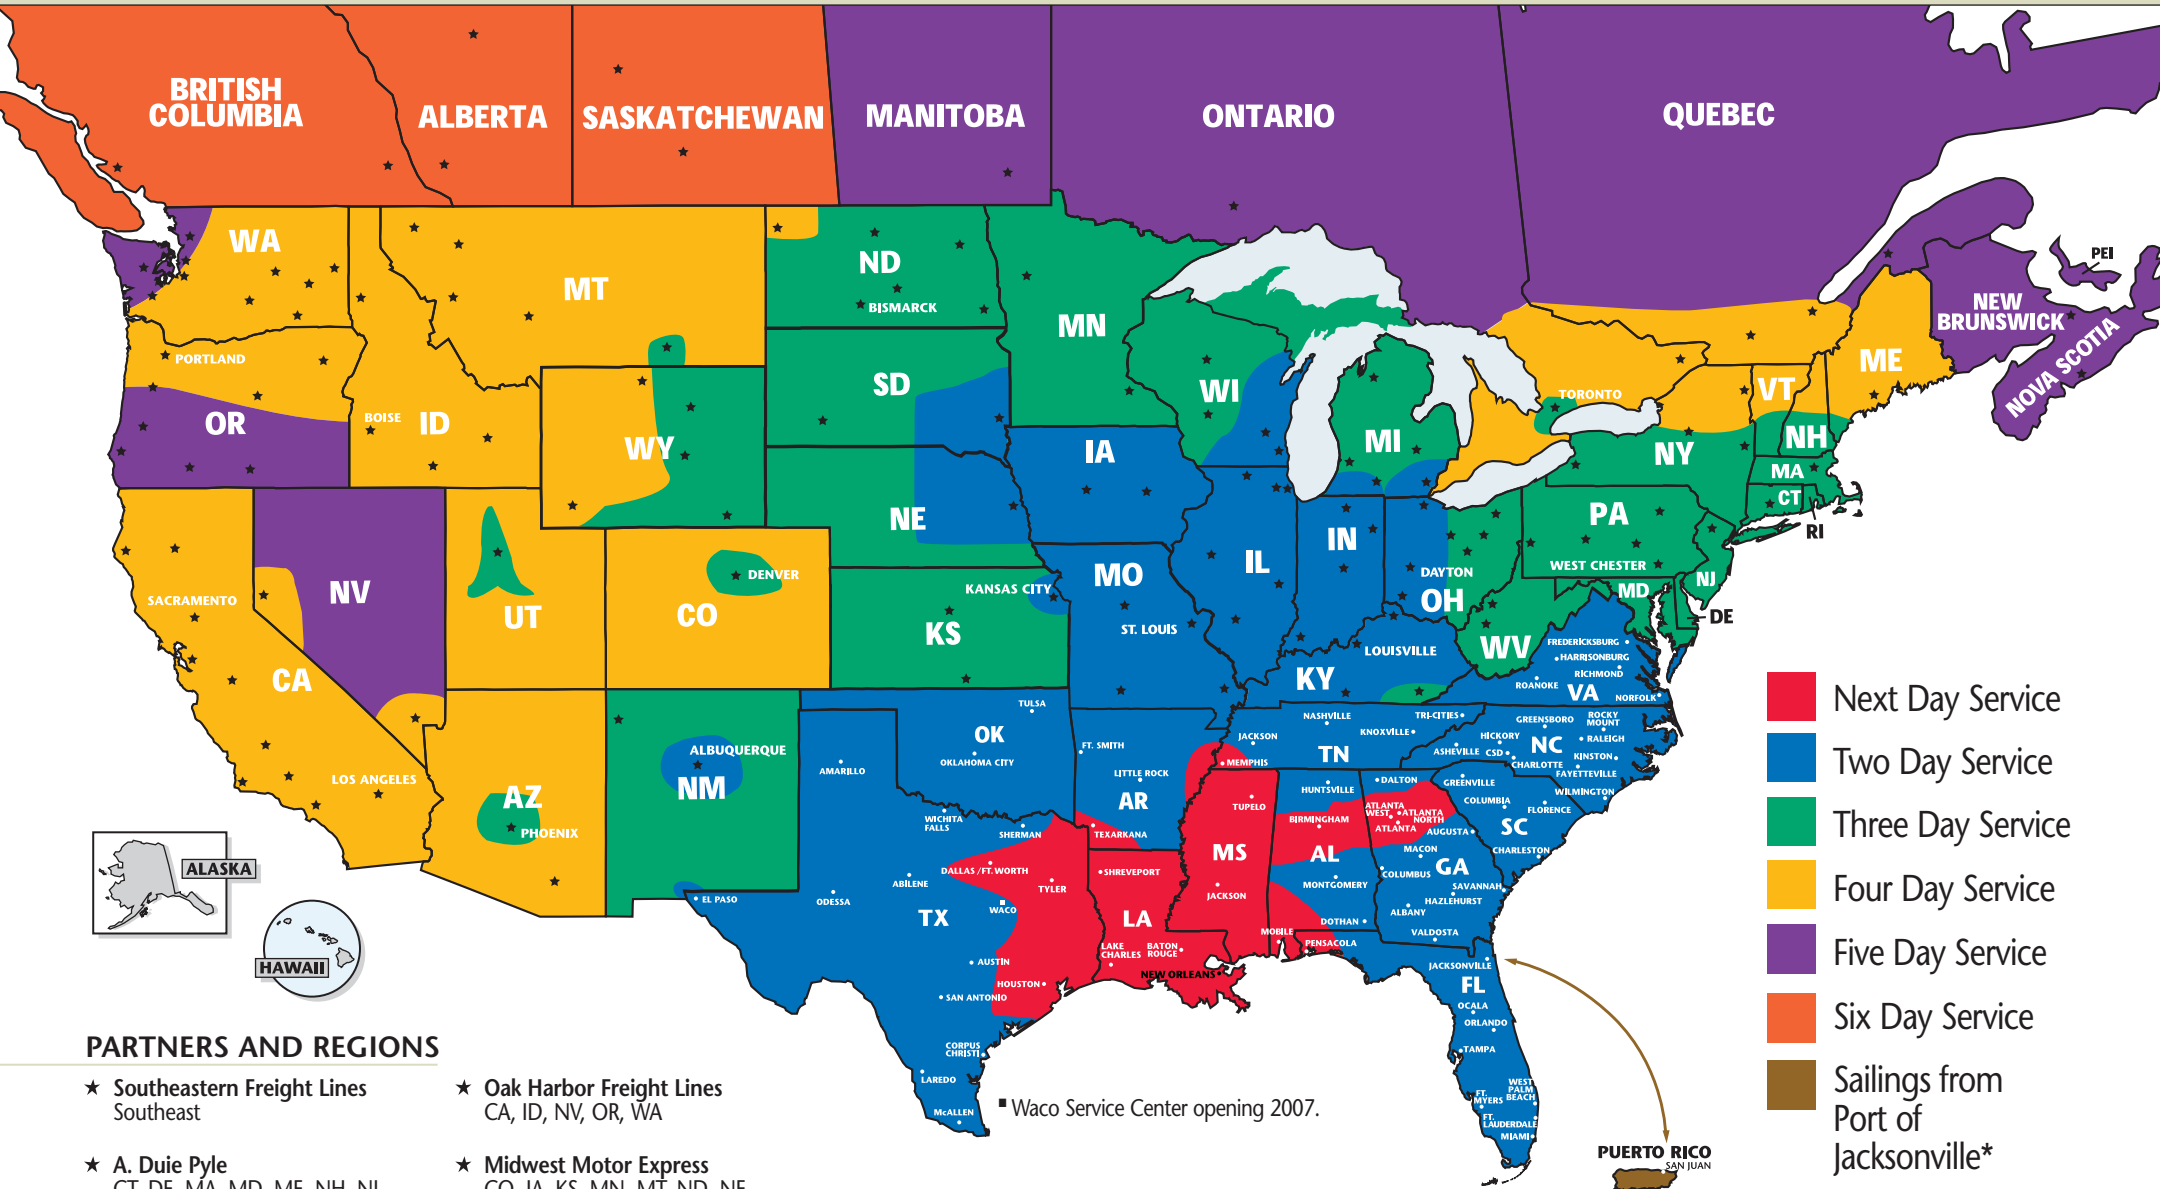

SOUTHEASTERN FREIGHT LINES TRANSIT TIMES

NEW ORLEANS, LOUISIANA

■ Next Day Service
■ Two Day Service

■ Sailings from Port of Jacksonville*

*Sailing Schedule:
 Depart Tuesday, arrive Friday.
 Depart Friday, arrive Monday.

SOUTHEASTERN FREIGHT LINES

1525 Sam's Avenue ■ Harahan, LA 70123 ■ 504-818-2411 ■ 800-346-7335 ■ 504-818-2420 FAX

FOR GUARANTEED SERVICES 866-733-5733 ■ www.sefl.com

YOUR GATEWAY TO SERVICE EXCELLENCE

NEW ORLEANS, LOUISIANA

PARTNERS AND REGIONS

- ★ Southeastern Freight Lines Southeast
- ★ Oak Harbor Freight Lines CA, ID, NV, OR, WA
- ★ A. Duie Pyle CT, DE, MA, MD, ME, NH, NJ, NY, PA, RI, VT
- ★ Midwest Motor Express CO, IA, KS, MN, MT, ND, NE, SD, WY
- ★ Quik X Transportation Canada
- ★ Honolulu Freight HI (outbound only);
- ★ Dayton Freight Lines IL, IN, KY, MI, MO, OH, WI
- ★ Lynden Transport AK (outbound only)