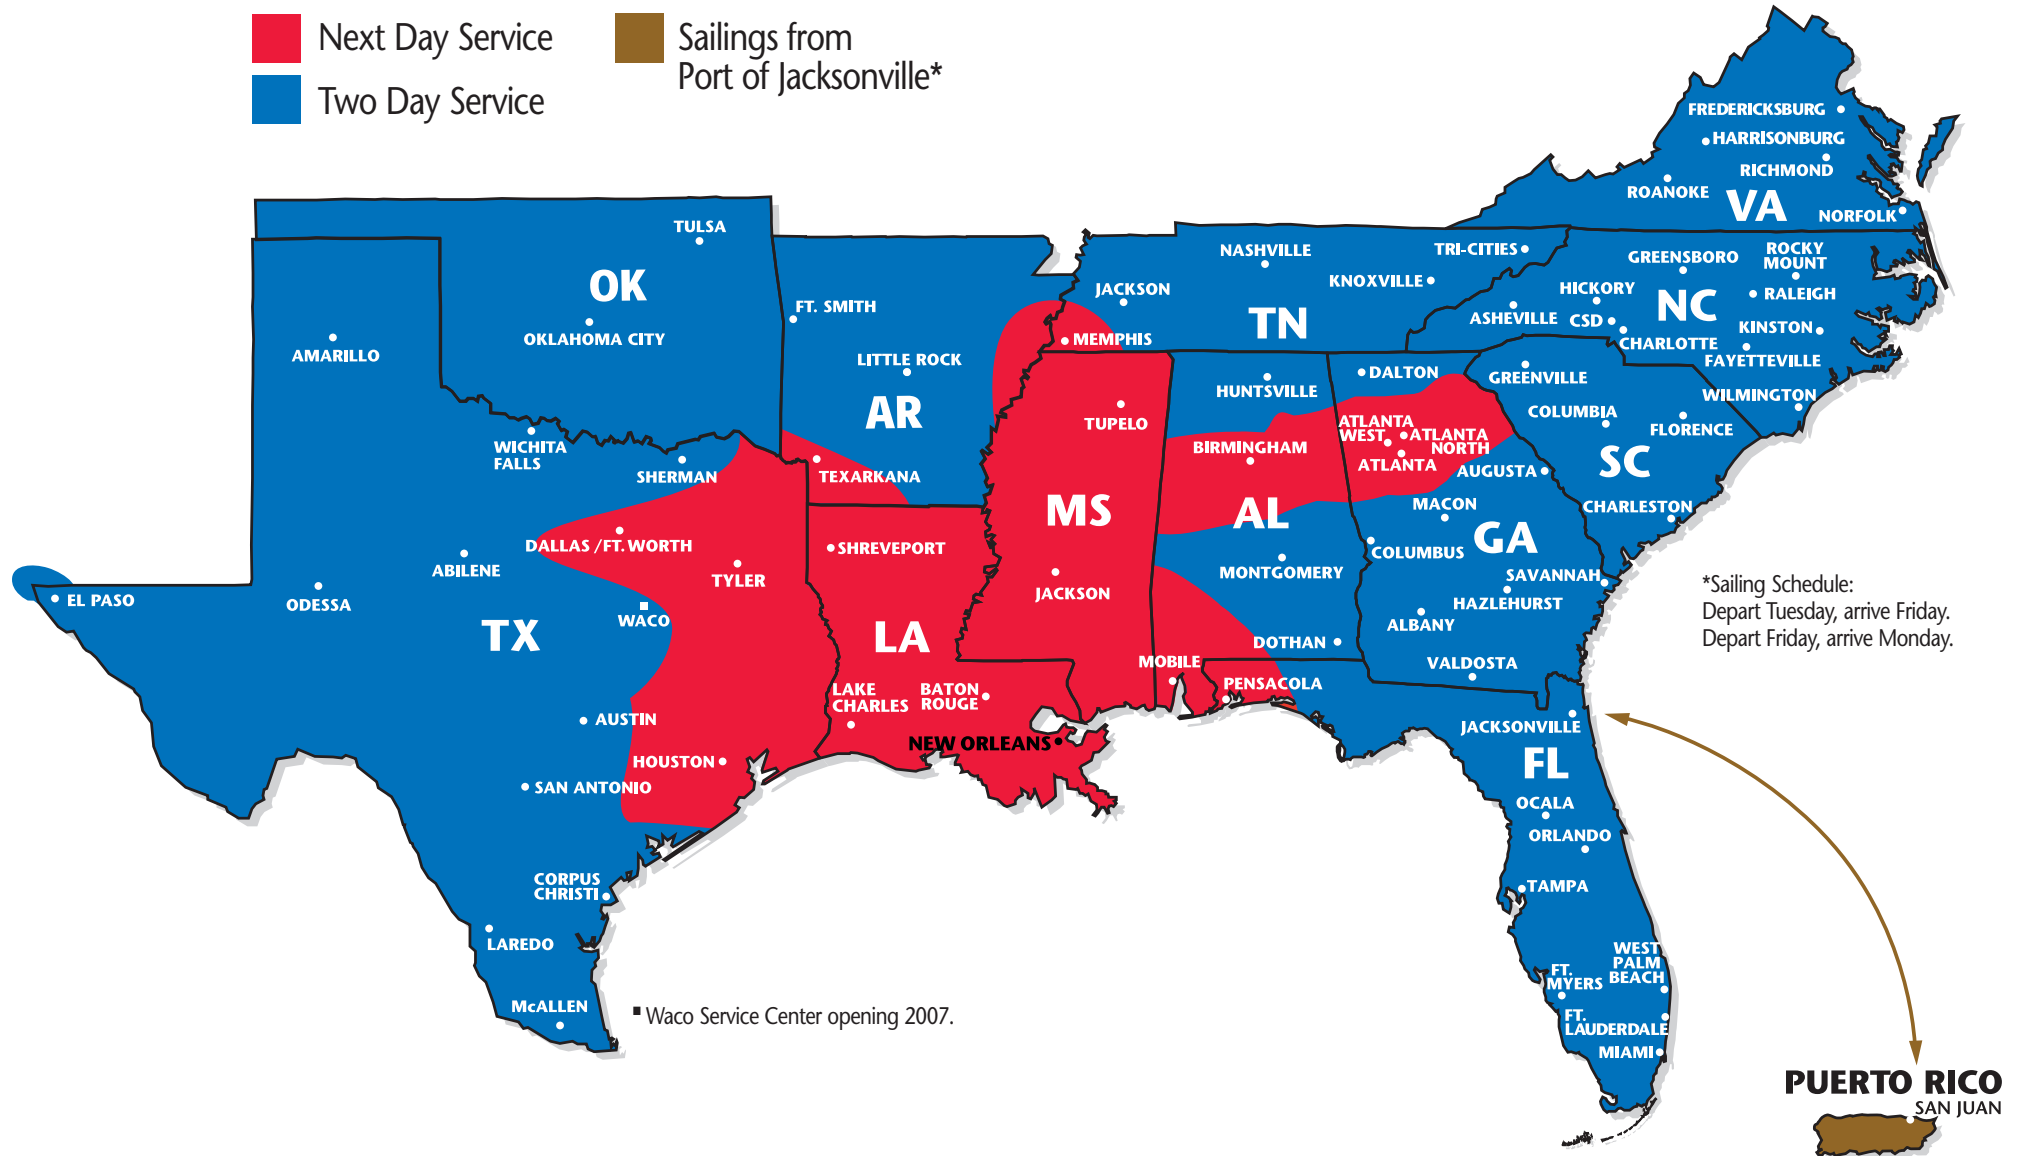

SOUTHEASTERN FREIGHT LINES TRANSIT TIMES

NEW ORLEANS, LOUISIANA

■ Next Day Service
■ Two Day Service

■ Sailings from Port of Jacksonville*

*Sailing Schedule:
 Depart Tuesday, arrive Friday.
 Depart Friday, arrive Monday.

SOUTHEASTERN FREIGHT LINES

1525 Sam's Avenue ■ Harahan, LA 70123 ■ 504-818-2411 ■ 800-346-7335 ■ 504-818-2420 FAX

FOR GUARANTEED SERVICES 866-733-5733 ■ www.sefl.com

YOUR GATEWAY TO SERVICE EXCELLENCE

NEW ORLEANS, LOUISIANA

PARTNERS AND REGIONS

- ★ Southeastern Freight Lines Southeast
- ★ Oak Harbor Freight Lines CA, ID, NV, OR, WA
- ★ A. Duie Pyle CT, DE, MA, MD, ME, NH, NJ, NY, PA, RI, VT
- ★ Midwest Motor Express CO, IA, KS, MN, MT, ND, NE, SD, WY
- ★ Quik X Transportation Canada
- ★ Honolulu Freight HI (outbound only);
- ★ Dayton Freight Lines IL, IN, KY, MI, MO, OH, WI
- ★ Lynden Transport AK (outbound only)