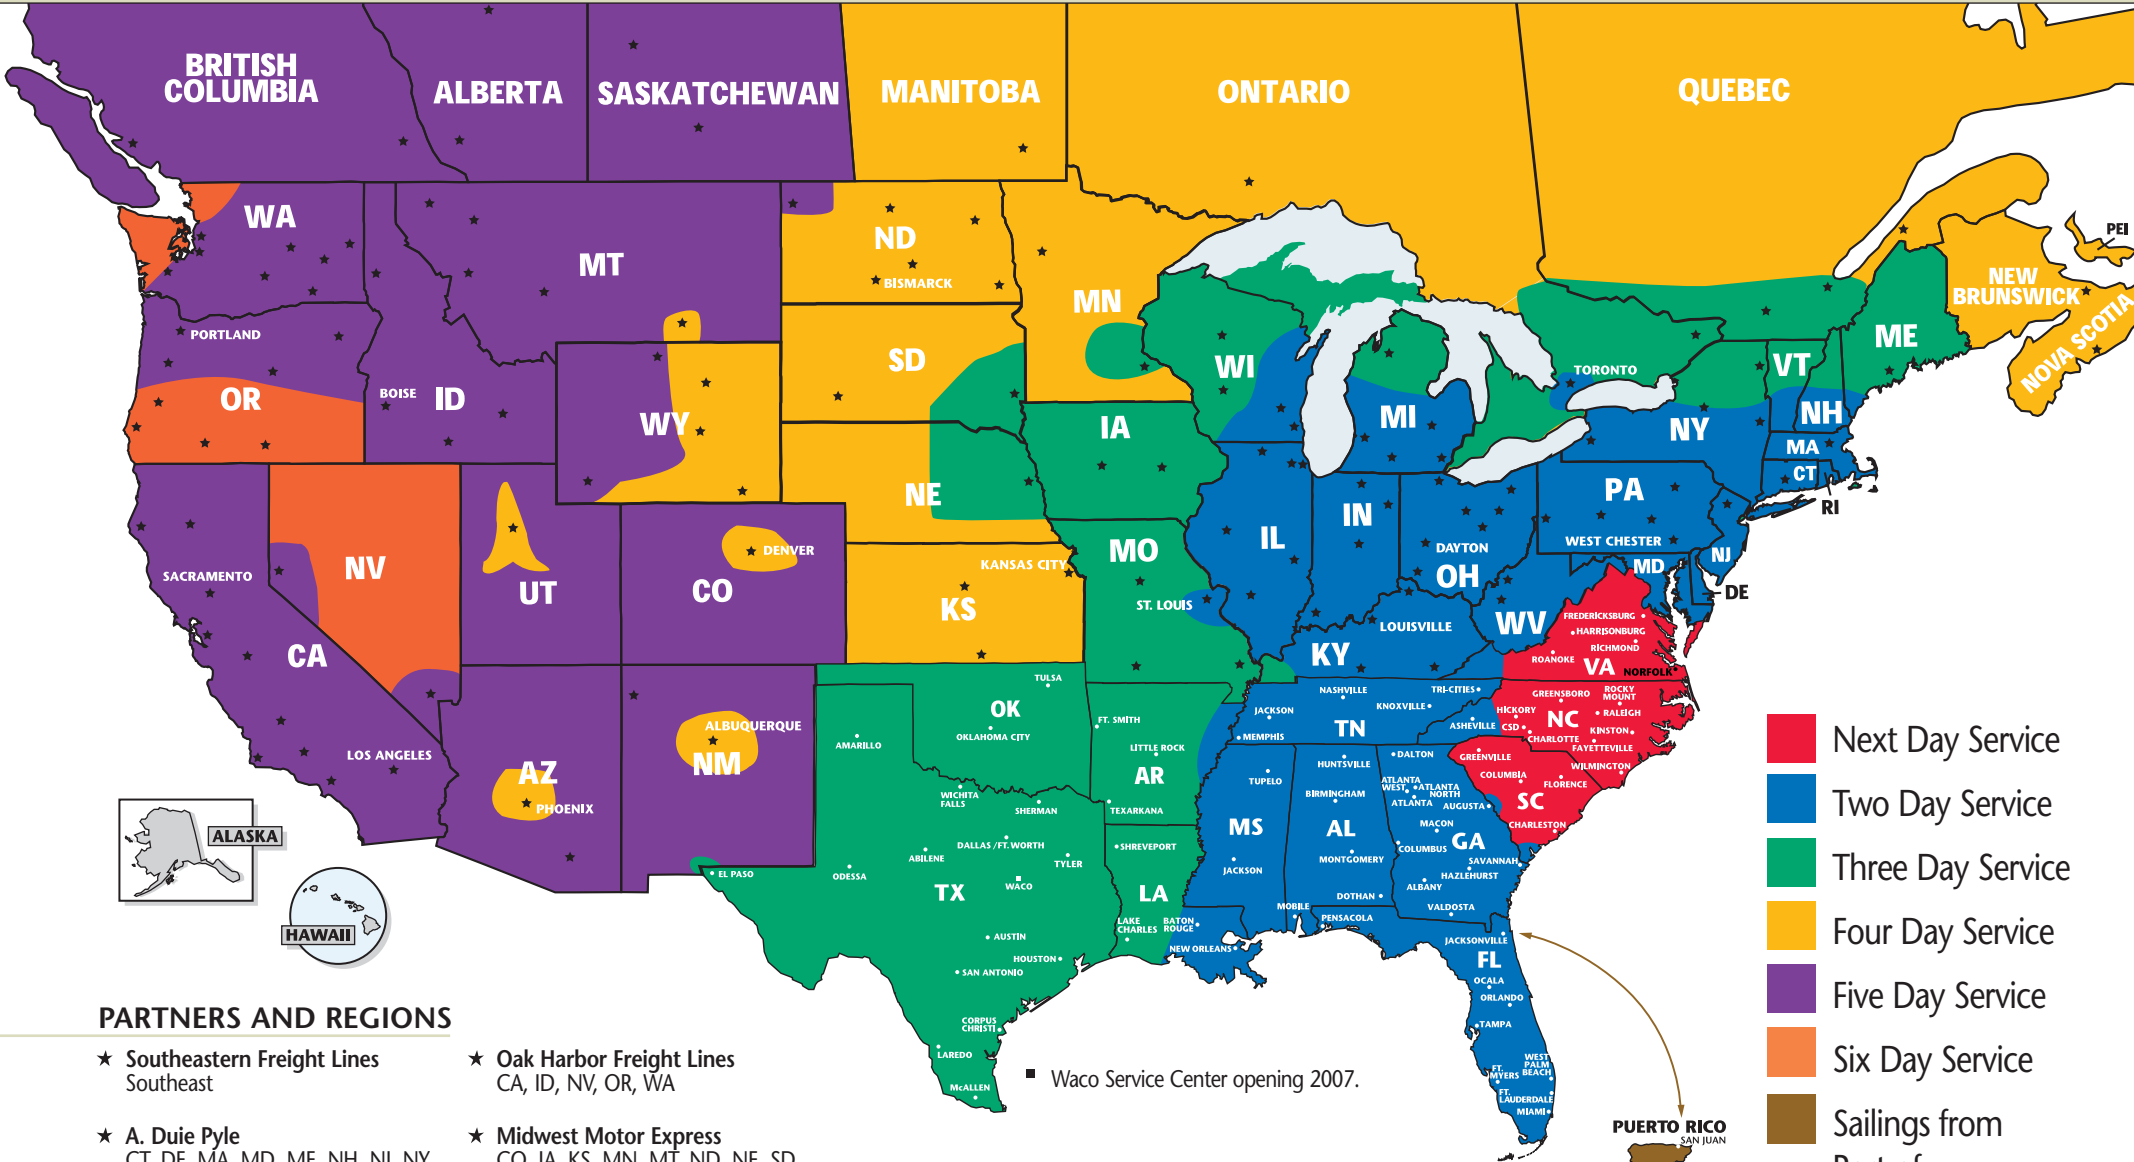

YOUR GATEWAY TO SERVICE EXCELLENCE

NORFOLK, VIRGINIA

- Next Day Service
- Two Day Service
- Three Day Service
- Four Day Service
- Five Day Service
- Six Day Service
- Sailings from Port of Jacksonville*

PARTNERS AND REGIONS

- ★ Southeastern Freight Lines
Southeast
- ★ Oak Harbor Freight Lines
CA, ID, NV, OR, WA
- ★ A. Duie Pyle
CT, DE, MA, MD, ME, NH, NJ, NY, PA, RI, VT
- ★ Midwest Motor Express
CO, IA, KS, MN, MT, ND, NE, SD, UT, WY
- ★ Quik X Transportation
Canada
- ★ Honolulu Freight
HI (outbound only);
- ★ Dayton Freight Lines
IL, IN, KY, MI, MN, MO, OH, WI
- ★ Lynden Transport
AK (outbound only)

■ Waco Service Center opening 2007.