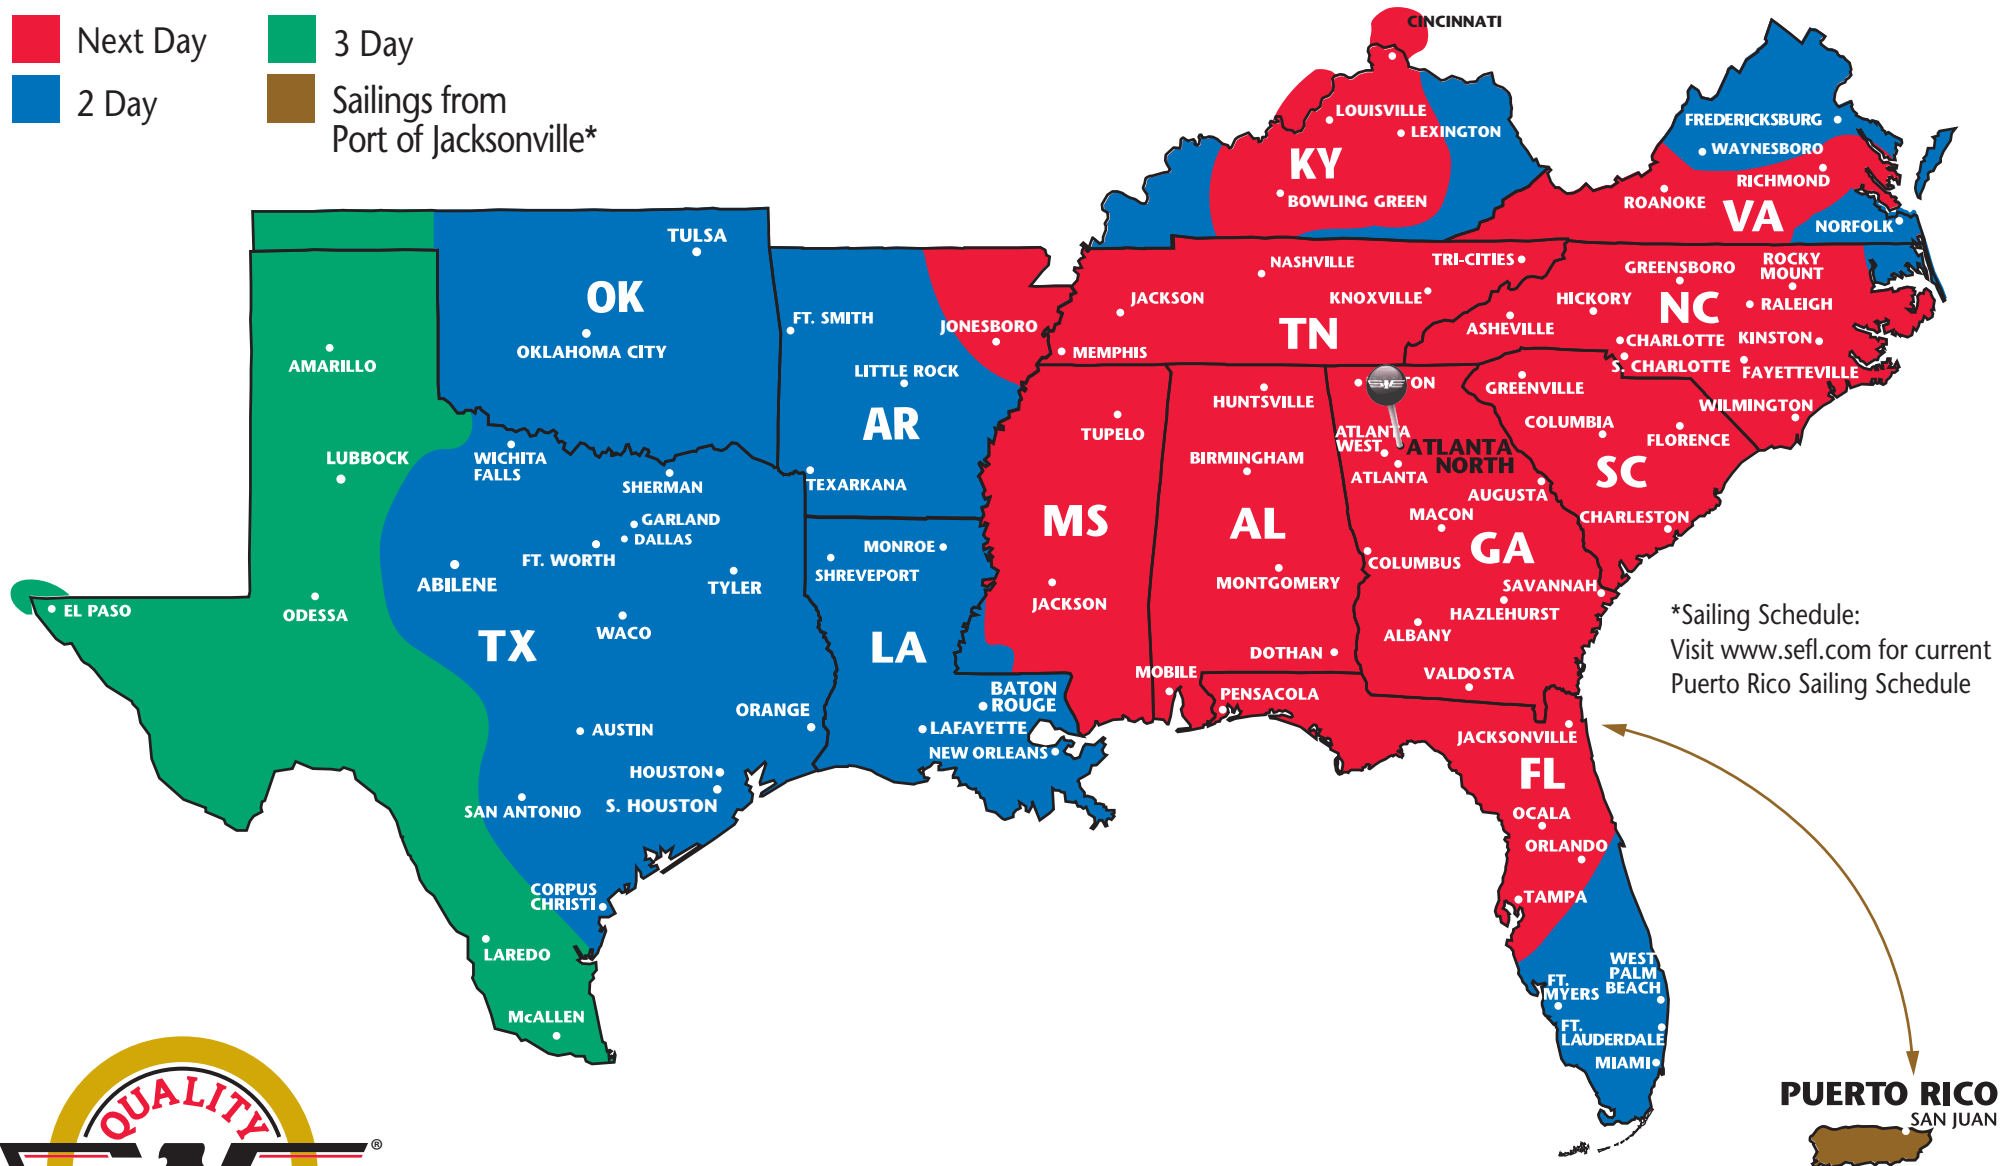

# SOUTHEASTERN FREIGHT LINES TRANSIT TIMES

## NORTH ATLANTA, GEORGIA

- Next Day
- 3 Day
- 2 Day
- Sailings from Port of Jacksonville\*

\*Sailing Schedule:  
Visit [www.sefl.com](http://www.sefl.com) for current  
Puerto Rico Sailing Schedule

**SOUTHEASTERN FREIGHT LINES**