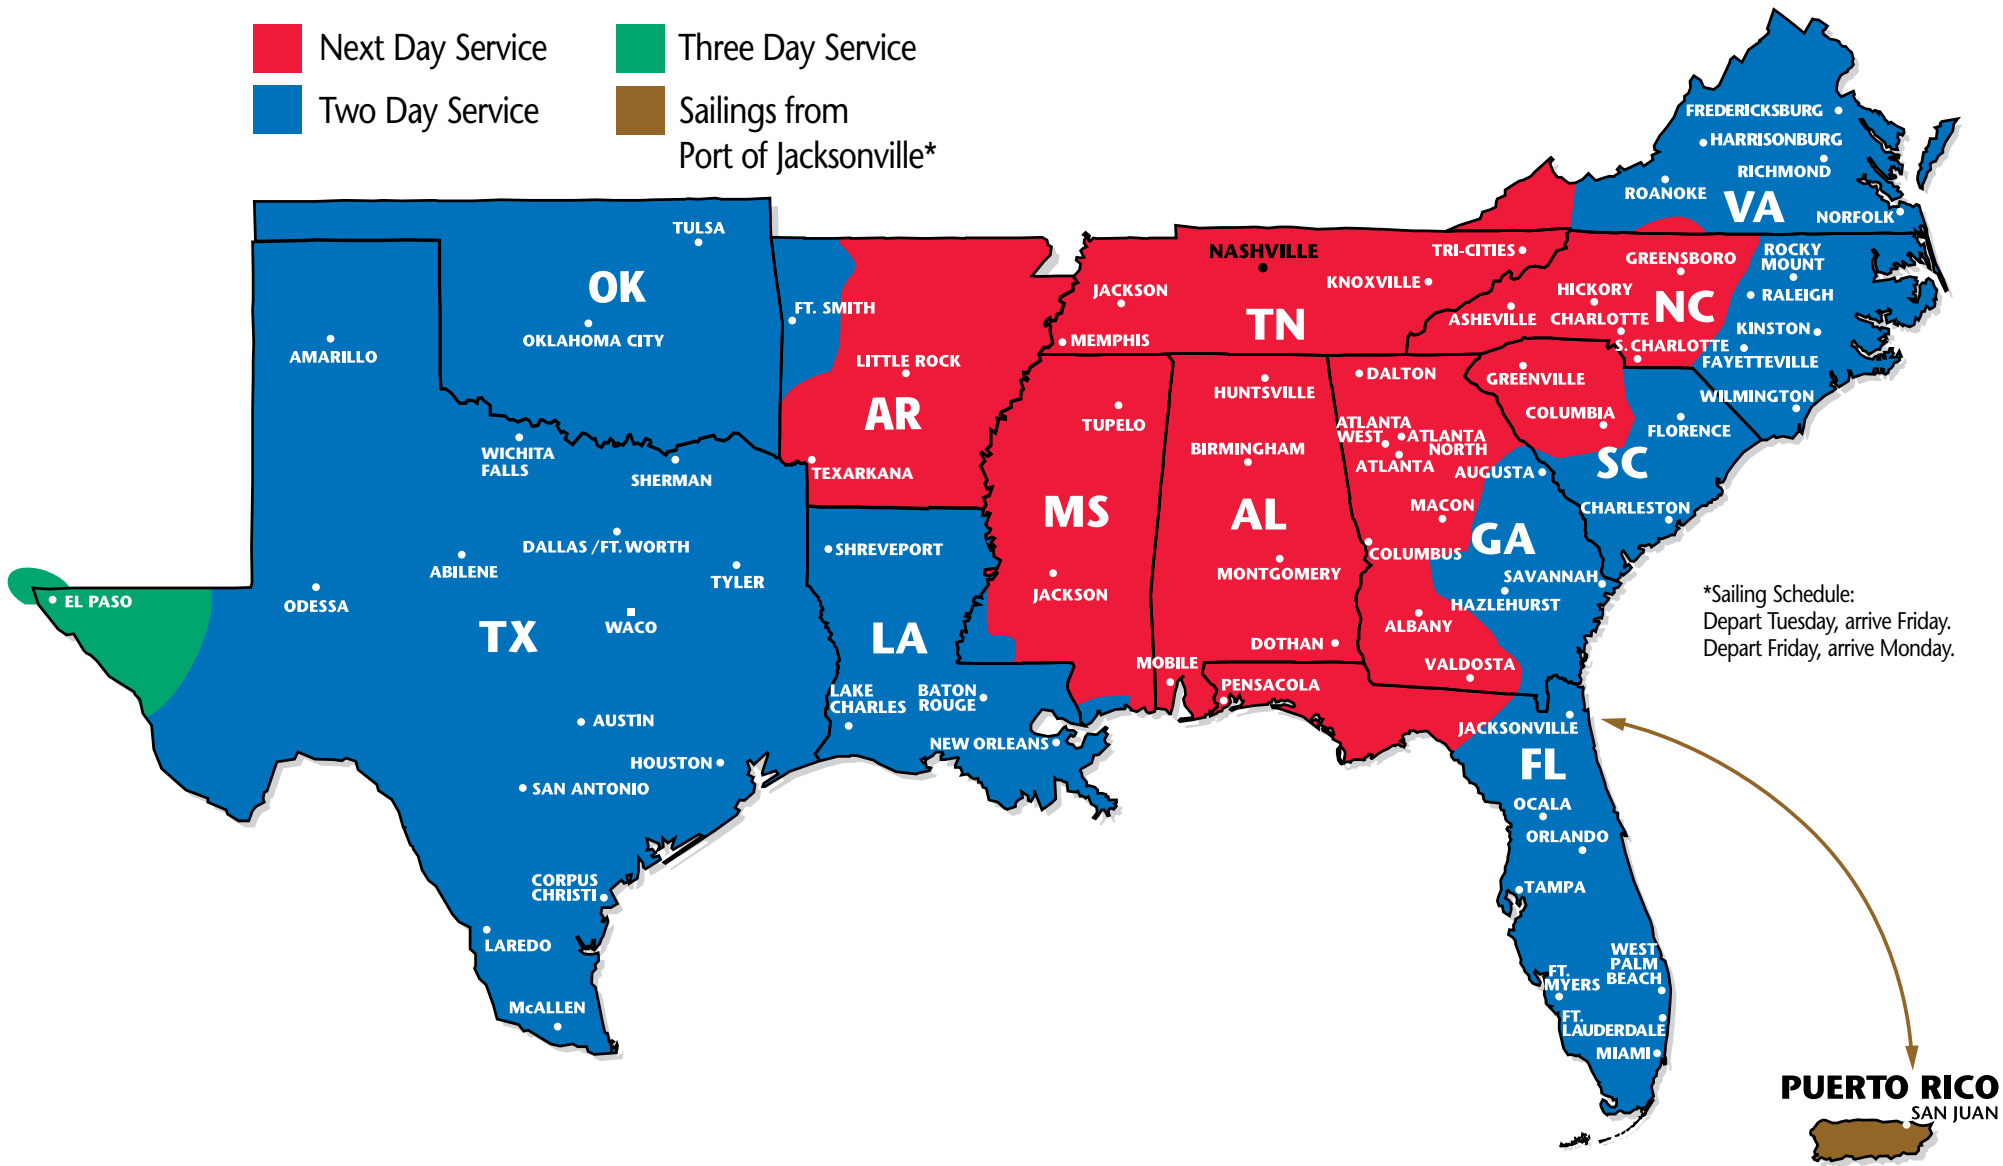

### PARTNERS AND REGIONS

- ★ Southeastern Freight Lines  
Southeast
- ★ A. Duie Pyle  
CT, DE, MA, MD, ME, NH, NJ, NY,  
PA, RI, VT
- ★ Quik X Transportation  
Canada
- ★ Dayton Freight Lines  
IL, IN, KY, MI, MN, MO,  
OH, WI
- ★ Oak Harbor Freight Lines  
CA, ID, NV, OR, WA
- ★ Midwest Motor Express  
CO, IA, KS, MN, MT, ND, NE, SD,  
UT, WY
- ★ Central Arizona Freight  
AZ
- ★ RAC Transport
- ★ Honolulu Freight  
HI (outbound only);
- ★ Lynden Transport  
AK (outbound only)

- Next Day Service
- Two Day Service
- Three Day Service
- Four Day Service
- Five Day Service
- Six Day Service
- Sailings from  
Port of  
Jacksonville\*
- North and  
Southbound  
Service Offered  
via Texas  
Gateway

# SOUTHEASTERN FREIGHT LINES TRANSIT TIMES

## NASHVILLE, TENNESSEE

- Next Day Service
- Three Day Service
- Two Day Service
- Sailings from Port of Jacksonville\*

\*Sailing Schedule:  
 Depart Tuesday, arrive Friday.  
 Depart Friday, arrive Monday.