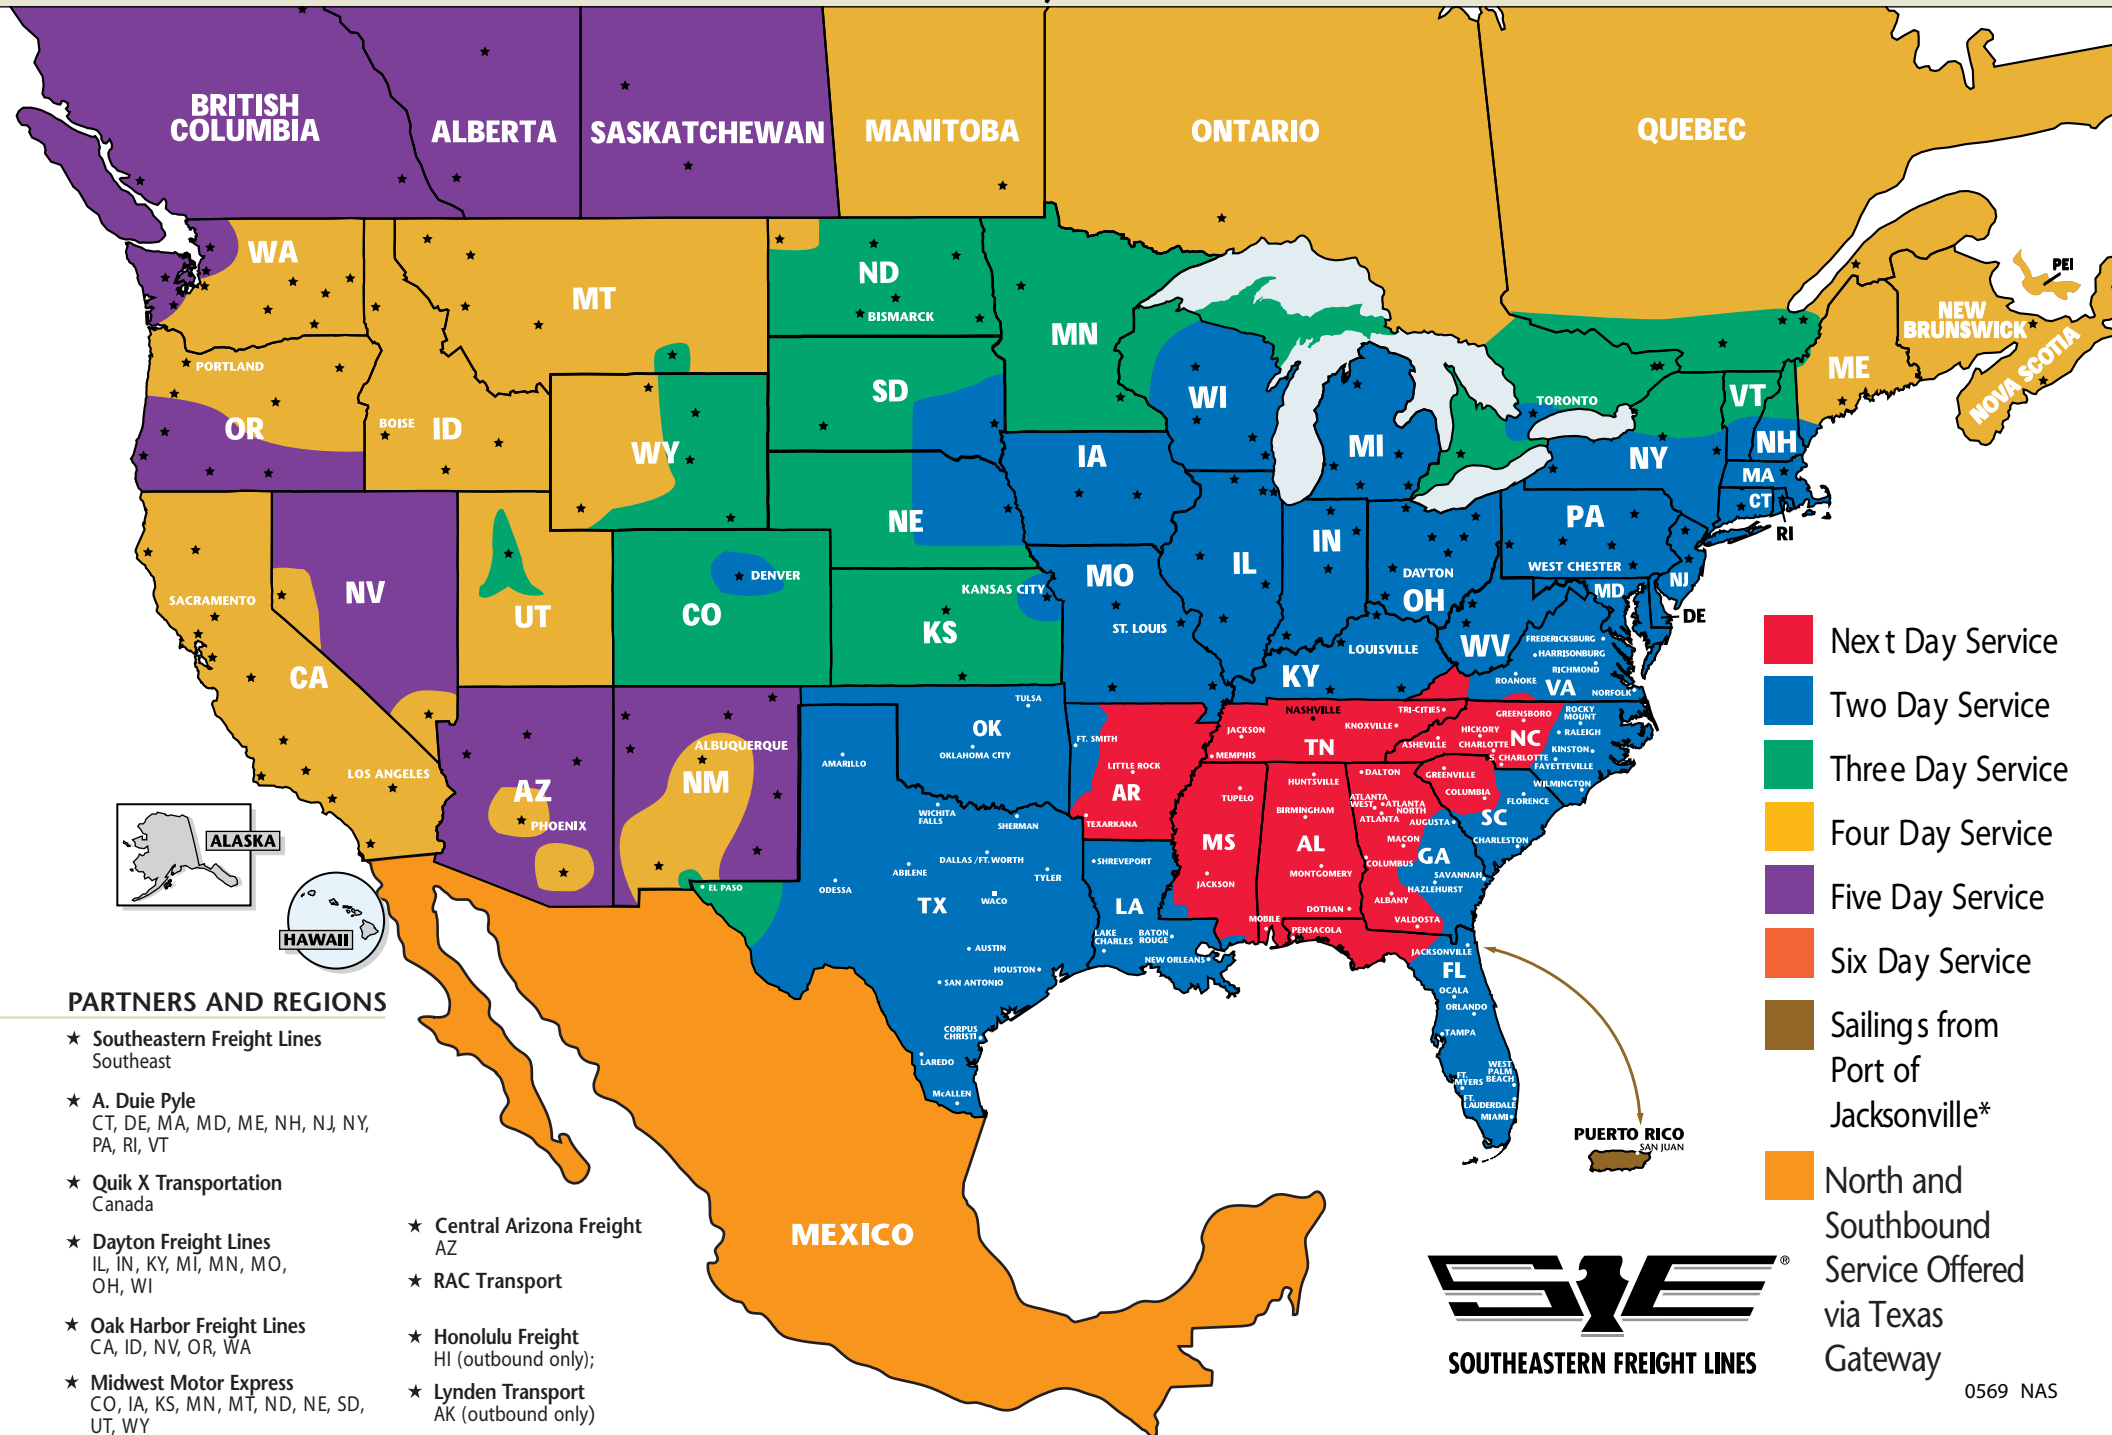

### PARTNERS AND REGIONS

- ★ Southeastern Freight Lines  
Southeast
- ★ A. Duie Pyle  
CT, DE, MA, MD, ME, NH, NJ, NY,  
PA, RI, VT
- ★ Quik X Transportation  
Canada
- ★ Dayton Freight Lines  
IL, IN, KY, MI, MN, MO,  
OH, WI
- ★ Oak Harbor Freight Lines  
CA, ID, NV, OR, WA
- ★ Midwest Motor Express  
CO, IA, KS, MN, MT, ND, NE, SD,  
UT, WY
- ★ Central Arizona Freight  
AZ
- ★ RAC Transport
- ★ Honolulu Freight  
HI (outbound only);
- ★ Lynden Transport  
AK (outbound only)

- Next Day Service
- Two Day Service
- Three Day Service
- Four Day Service
- Five Day Service
- Six Day Service
- Sailings from  
Port of  
Jacksonville\*
- North and  
Southbound  
Service Offered  
via Texas  
Gateway

# SOUTHEASTERN FREIGHT LINES TRANSIT TIMES

## NASHVILLE, TENNESSEE

- Next Day Service
- Three Day Service
- Two Day Service
- Sailings from Port of Jacksonville\*

\*Sailing Schedule:  
 Depart Tuesday, arrive Friday.  
 Depart Friday, arrive Monday.