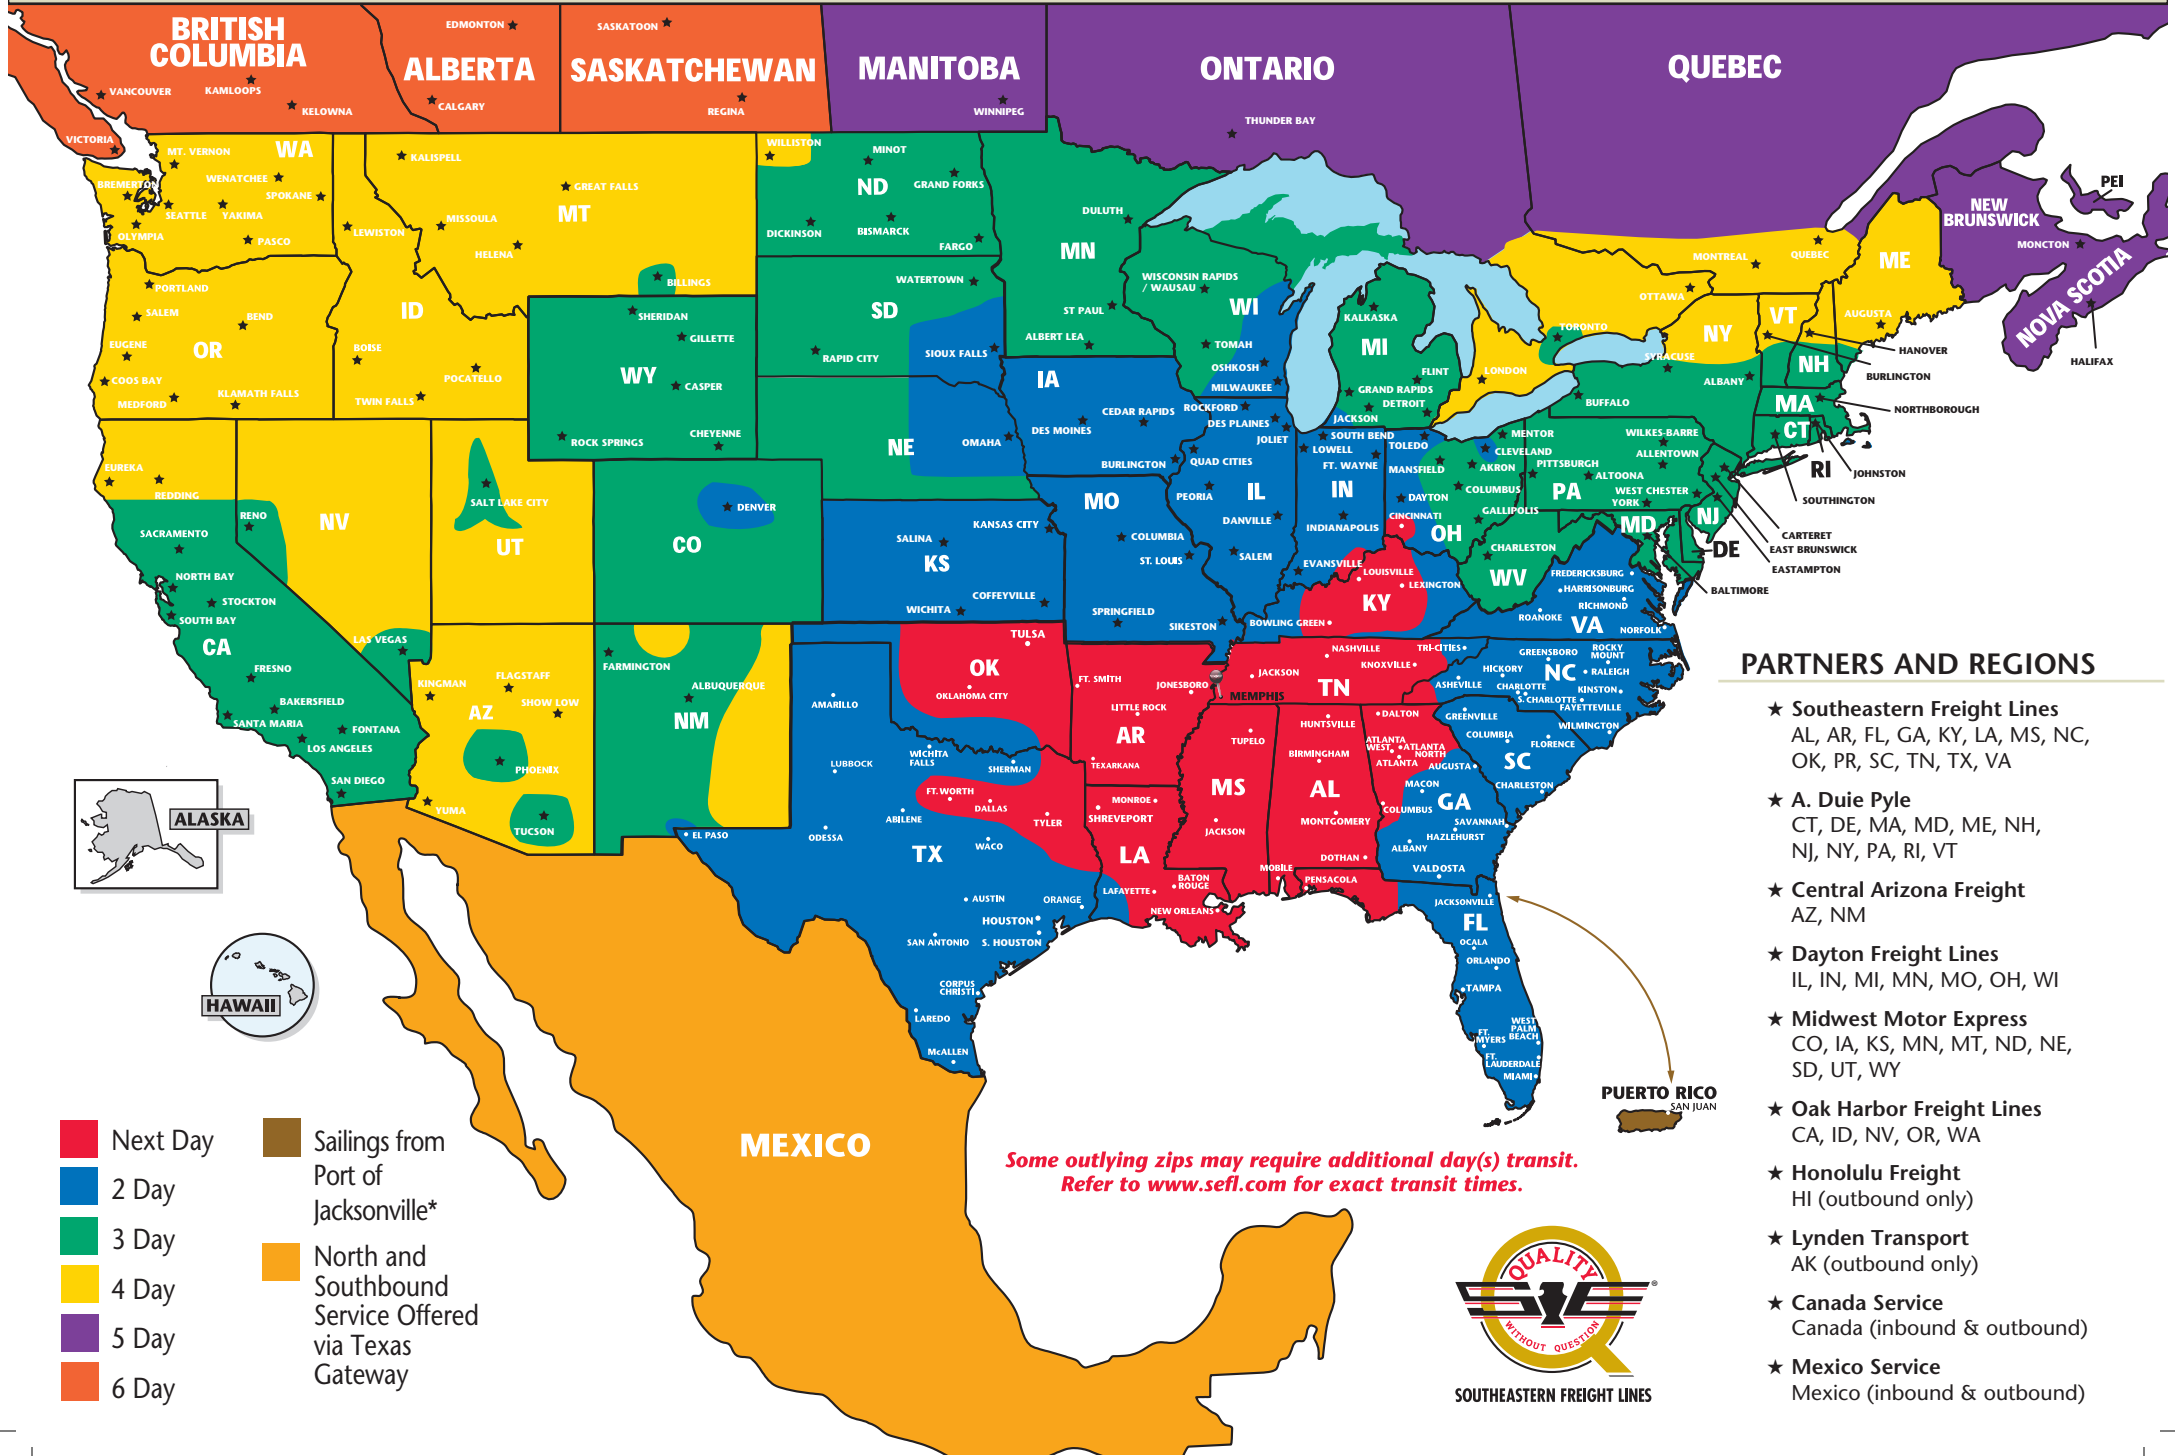

The Most Dependable North American Coverage

MEMPHIS, TENNESSEE

PARTNERS AND REGIONS

- ★ **Southeastern Freight Lines**
AL, AR, FL, GA, KY, LA, MS, NC, OK, PR, SC, TN, TX, VA
- ★ **A. Duie Pyle**
CT, DE, MA, MD, ME, NH, NJ, NY, PA, RI, VT
- ★ **Central Arizona Freight**
AZ, NM
- ★ **Dayton Freight Lines**
IL, IN, MI, MN, MO, OH, WI
- ★ **Midwest Motor Express**
CO, IA, KS, MN, MT, ND, NE, SD, UT, WY
- ★ **Oak Harbor Freight Lines**
CA, ID, NV, OR, WA
- ★ **Honolulu Freight**
HI (outbound only)
- ★ **Lynden Transport**
AK (outbound only)
- ★ **Canada Service**
Canada (inbound & outbound)
- ★ **Mexico Service**
Mexico (inbound & outbound)

Some outlying zips may require additional day(s) transit. Refer to www.sefl.com for exact transit times.

SOUTHEASTERN FREIGHT LINES TRANSIT TIMES

MEMPHIS, TENNESSEE

- Next Day
- 3 Day
- 2 Day
- Sailings from Port of Jacksonville*

*Sailing Schedule:
Visit www.sefl.com for current
Puerto Rico Sailing Schedule

SOUTHEASTERN FREIGHT LINES

4450 Getwell Road ■ Memphis, TN 38118 ■ 901-794-8383 ■ 800-453-7335 ■ 901-375-4232 FAX
FOR GUARANTEED SERVICES 866-733-5733 ■ www.sefl.com

Some outlying zips may require additional day(s) transit. Refer to www.sefl.com for exact transit times.

1900113
5/15