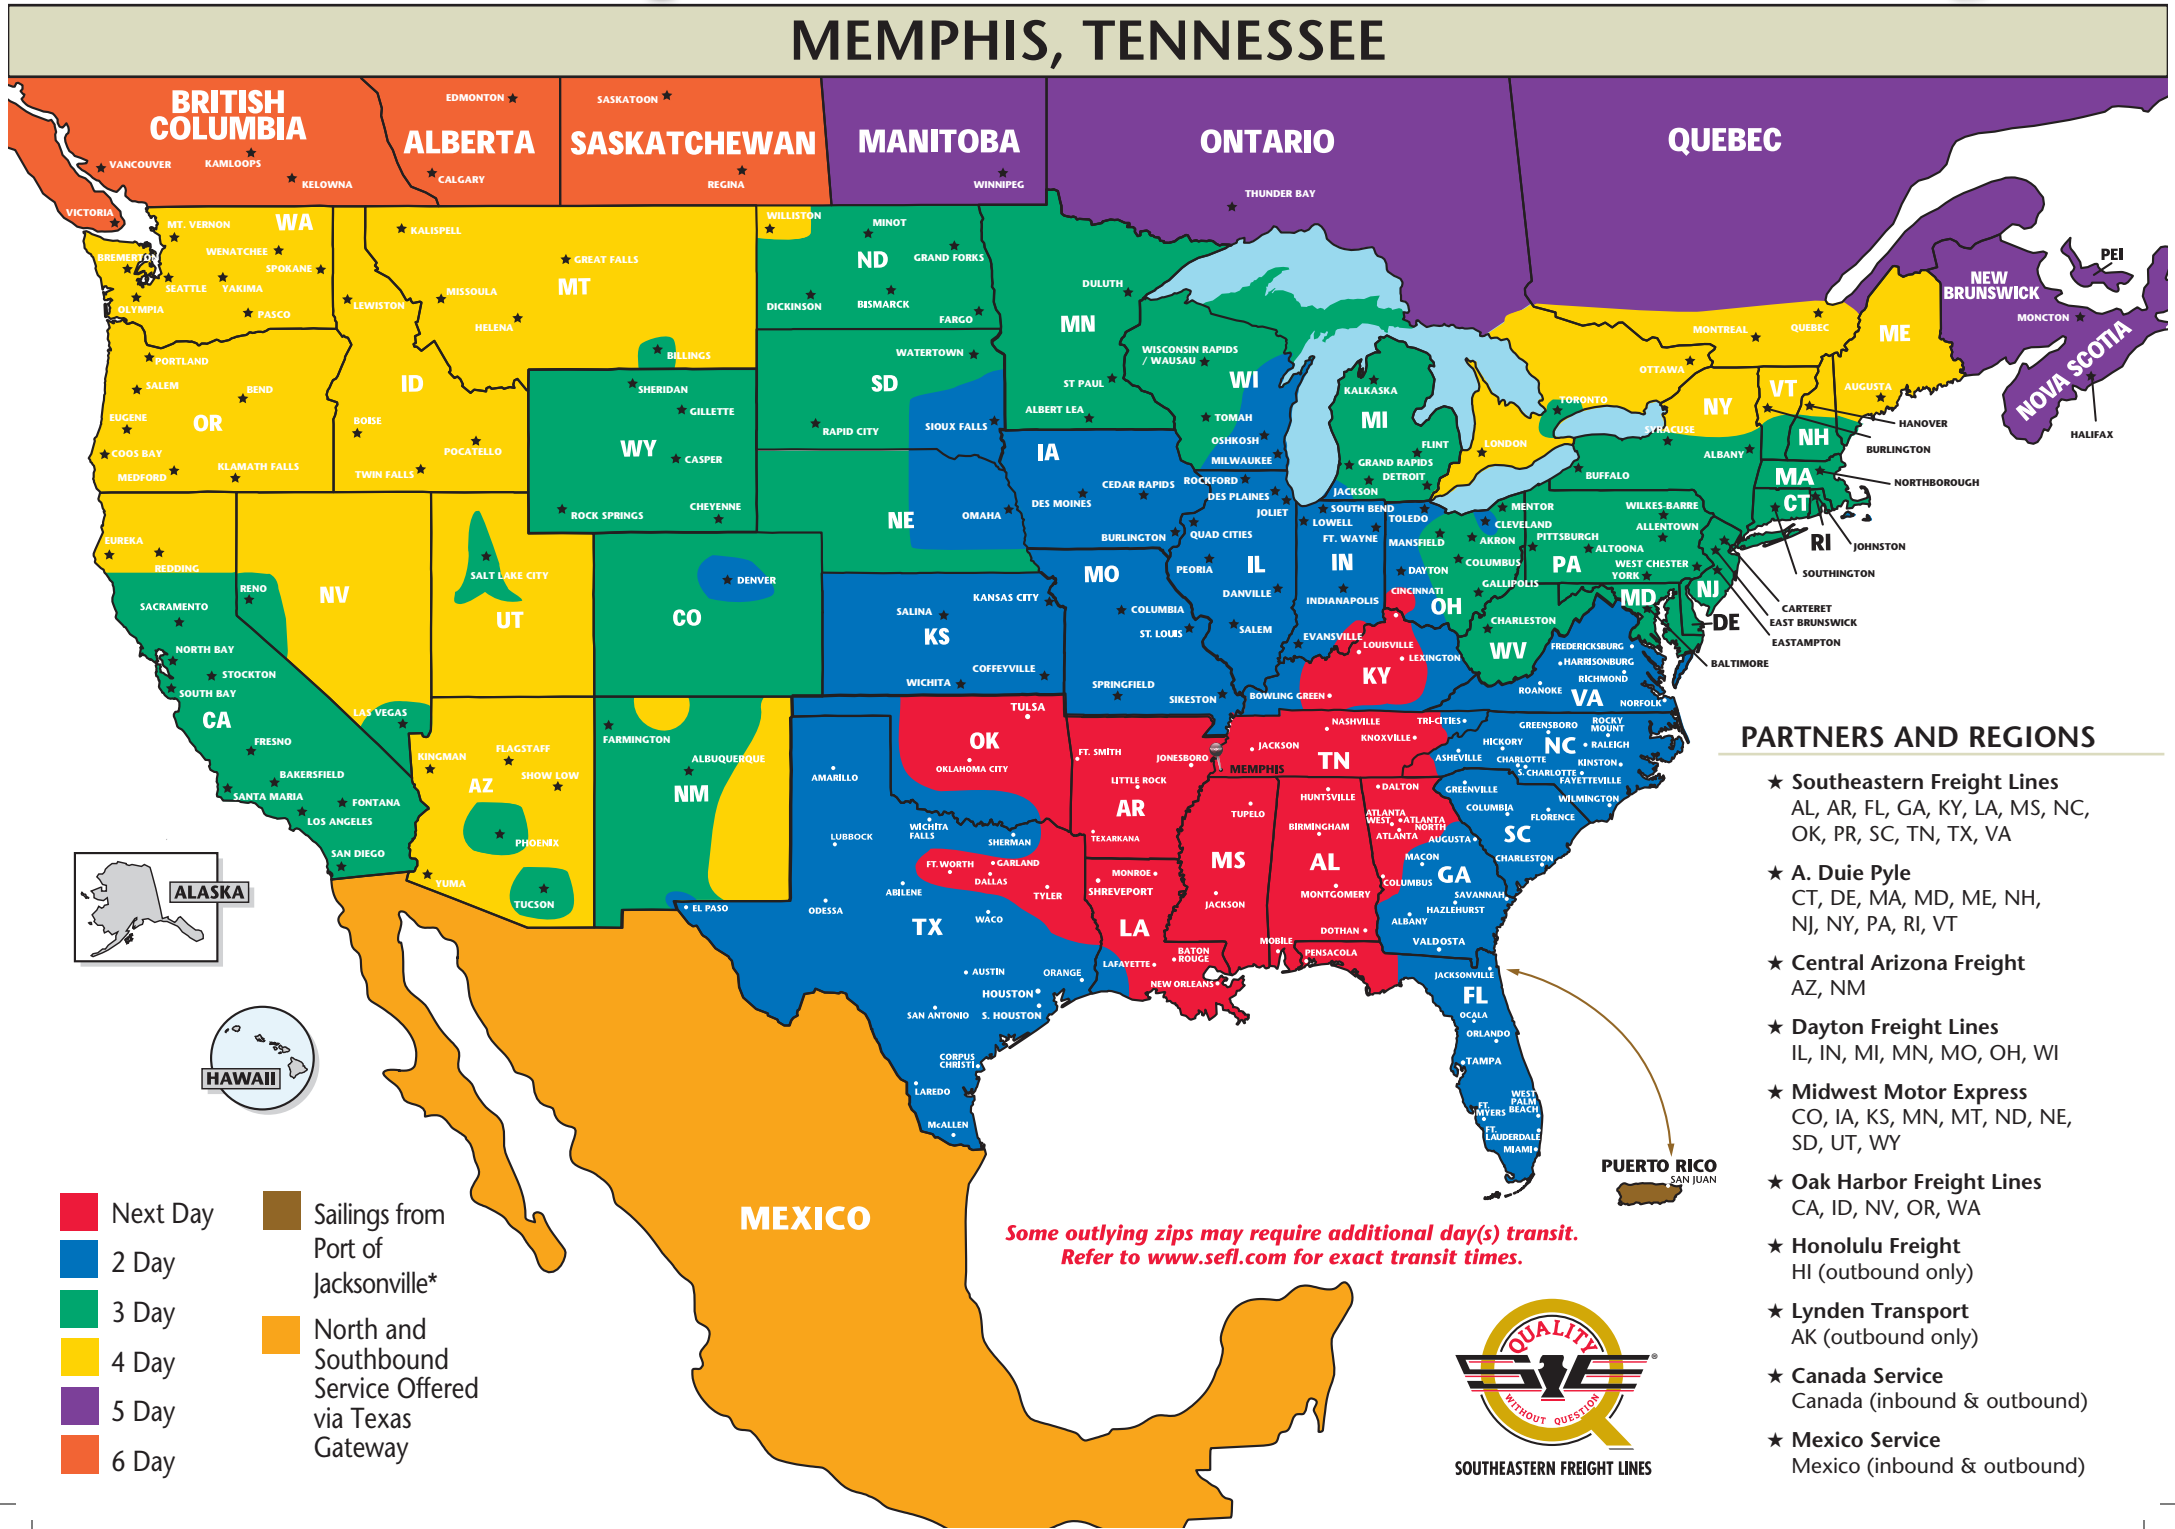

# The Most Dependable North American Coverage

## MEMPHIS, TENNESSEE

### PARTNERS AND REGIONS

- ★ **Southeastern Freight Lines**  
AL, AR, FL, GA, KY, LA, MS, NC, OK, PR, SC, TN, TX, VA
- ★ **A. Duie Pyle**  
CT, DE, MA, MD, ME, NH, NJ, NY, PA, RI, VT
- ★ **Central Arizona Freight**  
AZ, NM
- ★ **Dayton Freight Lines**  
IL, IN, MI, MN, MO, OH, WI
- ★ **Midwest Motor Express**  
CO, IA, KS, MN, MT, ND, NE, SD, UT, WY
- ★ **Oak Harbor Freight Lines**  
CA, ID, NV, OR, WA
- ★ **Honolulu Freight**  
HI (outbound only)
- ★ **Lynden Transport**  
AK (outbound only)
- ★ **Canada Service**  
Canada (inbound & outbound)
- ★ **Mexico Service**  
Mexico (inbound & outbound)