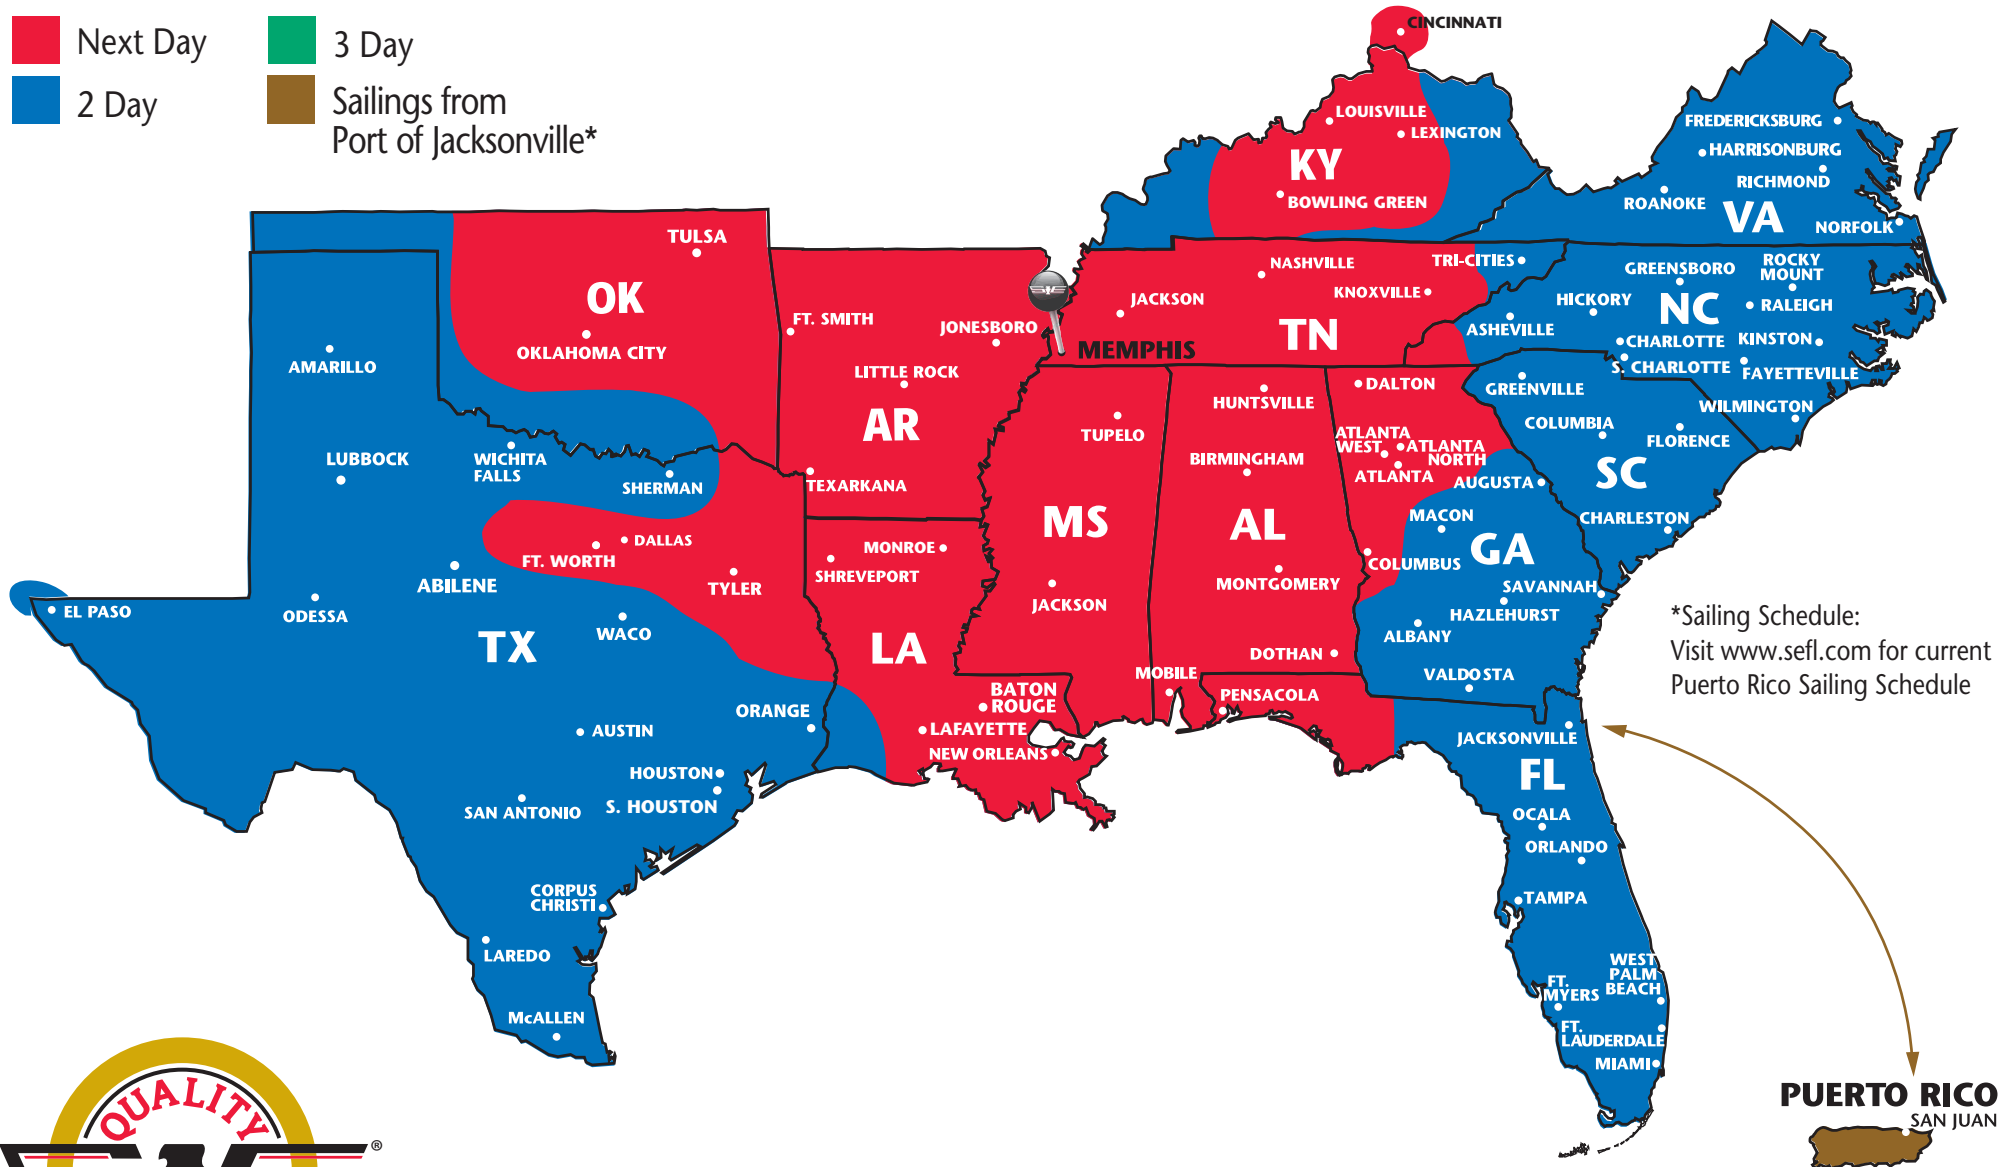

The Most Dependable North American Coverage

MEMPHIS, TENNESSEE

PARTNERS AND REGIONS

- ★ **Southeastern Freight Lines**
AL, AR, FL, GA, KY, LA, MS, NC, OK, PR, SC, TN, TX, VA
- ★ **A. Duie Pyle**
CT, DE, MA, MD, ME, NH, NJ, NY, PA, RI, VT
- ★ **Central Arizona Freight**
AZ, NM
- ★ **Dayton Freight Lines**
IL, IN, MI, MN, MO, OH, WI
- ★ **Midwest Motor Express**
CO, IA, KS, MN, MT, ND, NE, SD, UT, WY
- ★ **Oak Harbor Freight Lines**
CA, ID, NV, OR, WA
- ★ **Honolulu Freight**
HI (outbound only)
- ★ **Lynden Transport**
AK (outbound only)
- ★ **Canada Service**
Canada (inbound & outbound)
- ★ **Mexico Service**
Mexico (inbound & outbound)

Some outlying zips may require additional day(s) transit. Refer to www.sefl.com for exact transit times.

SOUTHEASTERN FREIGHT LINES TRANSIT TIMES

MEMPHIS, TENNESSEE

- Next Day
- 3 Day
- 2 Day
- Sailings from Port of Jacksonville*

*Sailing Schedule:
Visit www.sefl.com for current
Puerto Rico Sailing Schedule

SOUTHEASTERN FREIGHT LINES

4450 Getwell Road ■ Memphis, TN 38118 ■ 901-794-8383 ■ 800-453-7335 ■ 901-375-4232 FAX
FOR GUARANTEED SERVICES 866-733-5733 ■ www.sefl.com

Some outlying zips may require additional day(s) transit. Refer to www.sefl.com for exact transit times.

1900113
5/15