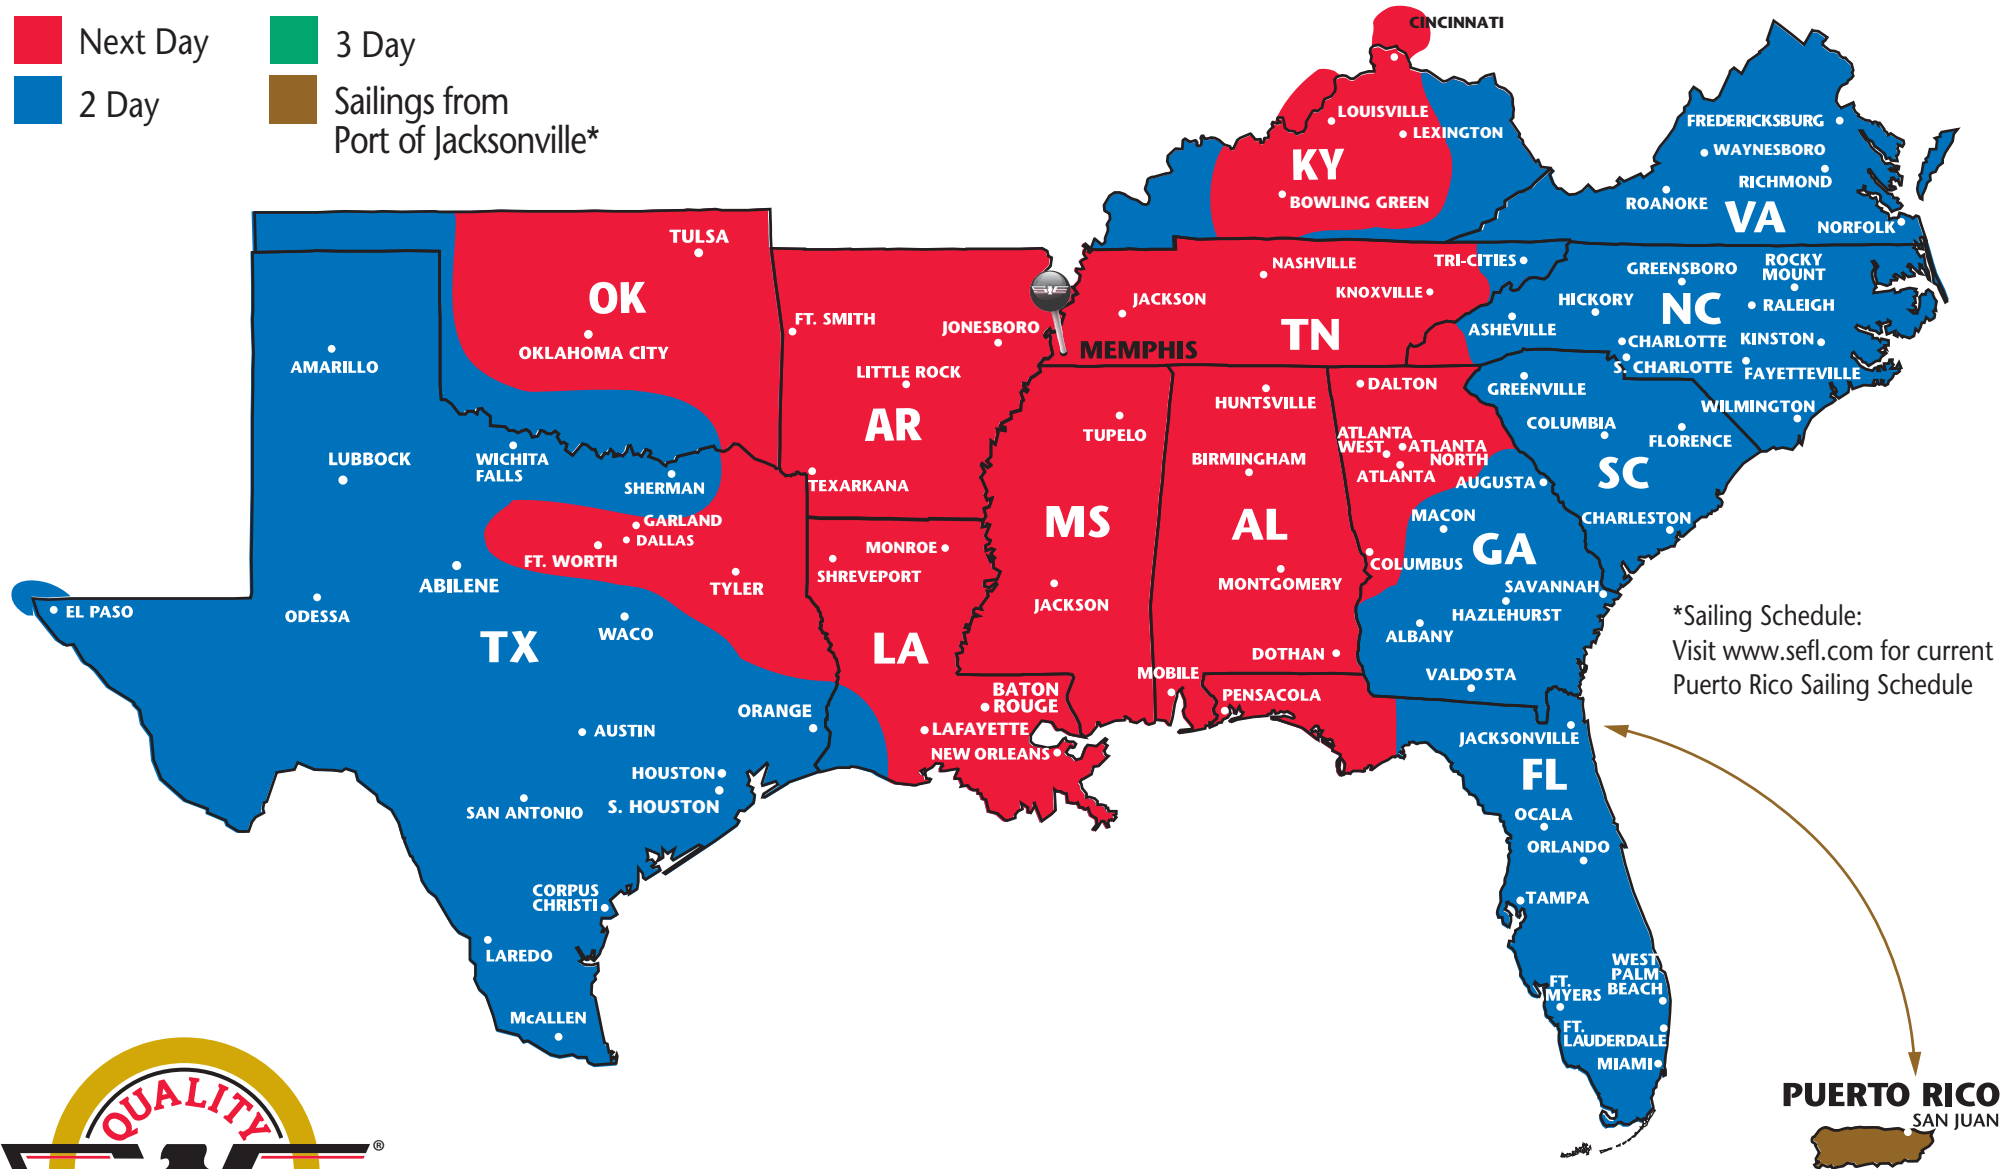

# SOUTHEASTERN FREIGHT LINES TRANSIT TIMES

## MEMPHIS, TENNESSEE

- Next Day
- 3 Day
- 2 Day
- Sailings from Port of Jacksonville\*

\*Sailing Schedule:  
Visit [www.sefl.com](http://www.sefl.com) for current  
Puerto Rico Sailing Schedule

**SOUTHEASTERN FREIGHT LINES**