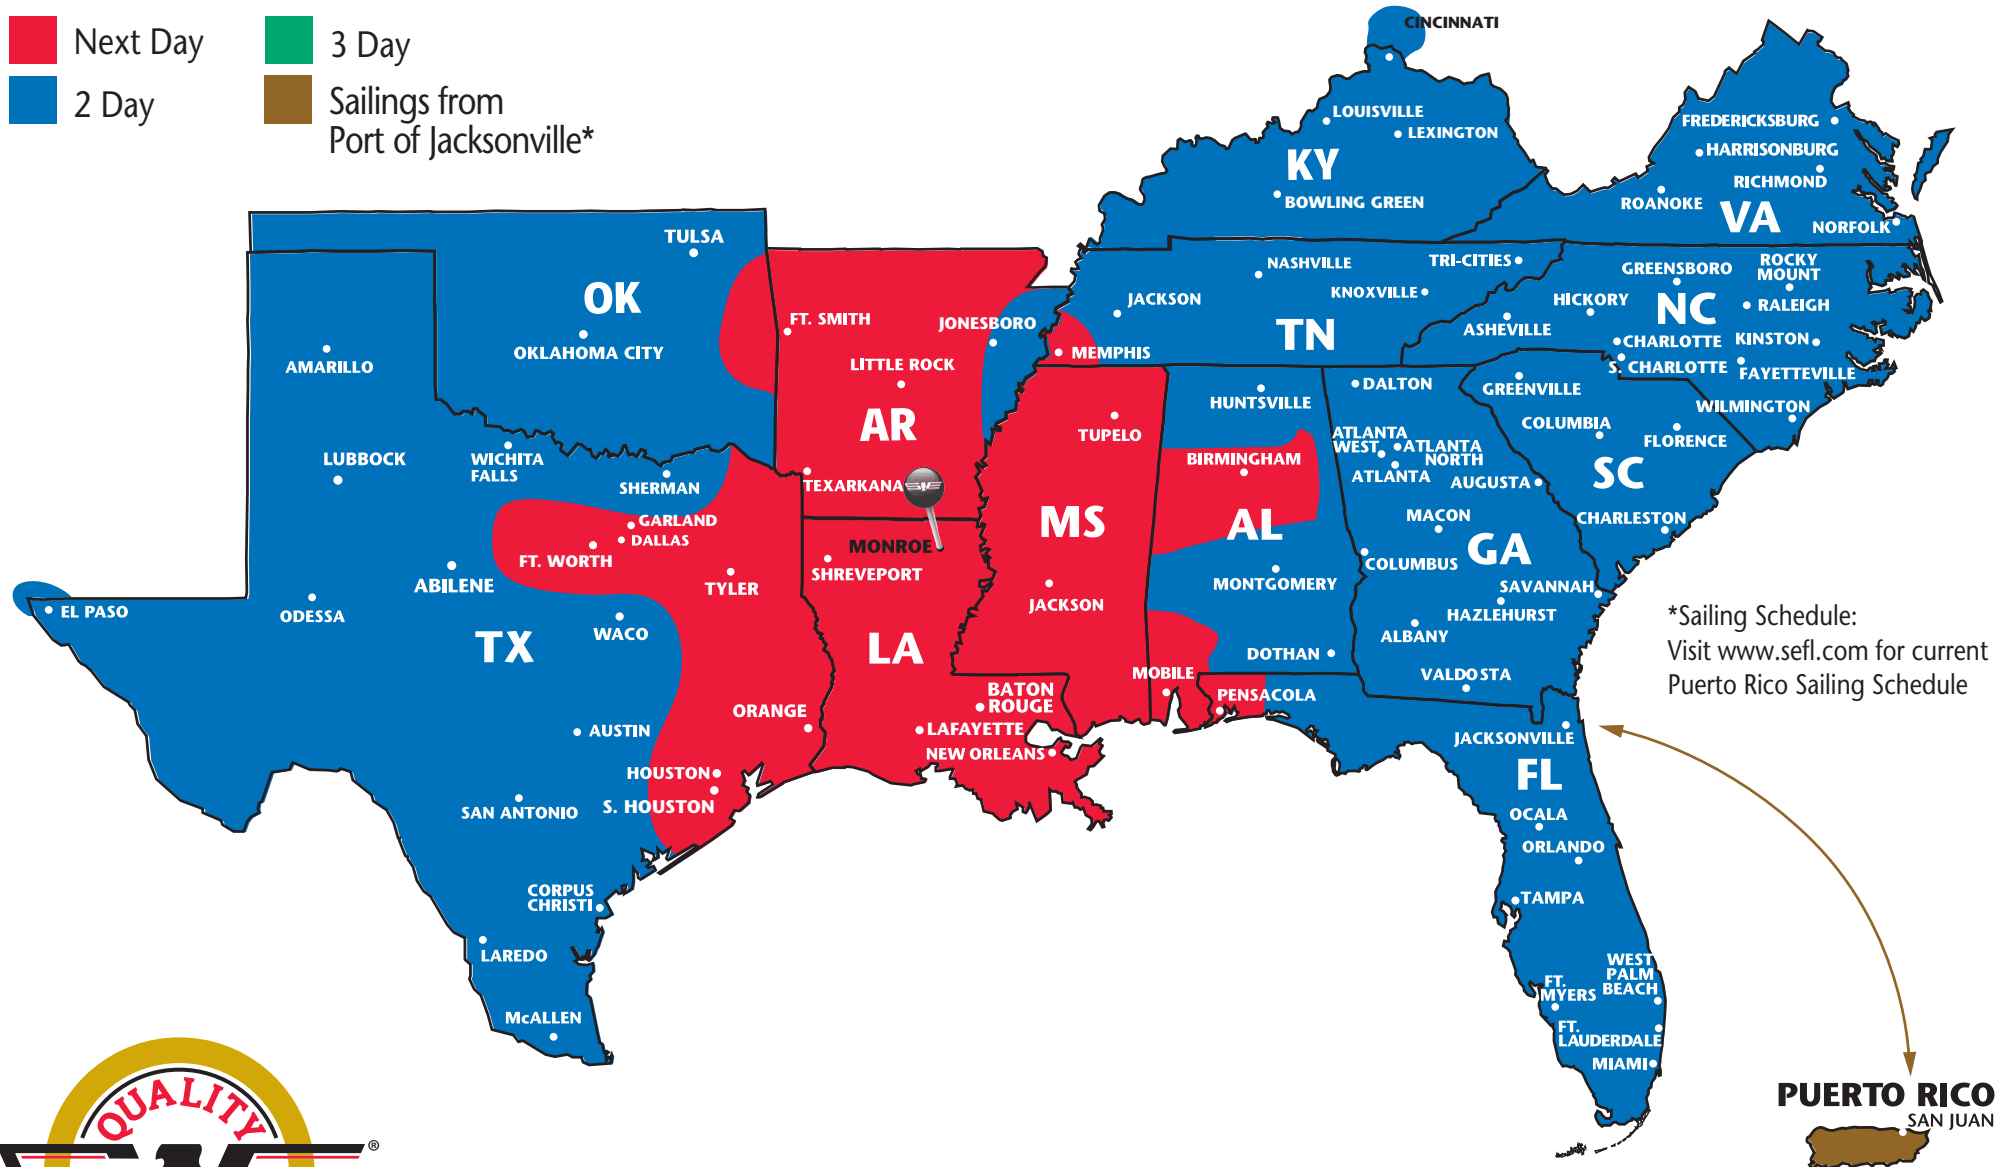

# The Most Dependable North American Coverage

MONROE, LOUISIANA

## PARTNERS AND REGIONS

- ★ **Southeastern Freight Lines**  
AL, AR, FL, GA, KY, LA, MS, NC, OK, PR, SC, TN, TX, VA
- ★ **A. Duie Pyle**  
CT, DE, MA, MD, ME, NH, NJ, NY, PA, RI, VT
- ★ **Central Arizona Freight**  
AZ, NM
- ★ **Dayton Freight Lines**  
IL, IN, MI, MN, MO, OH, WI
- ★ **Midwest Motor Express**  
CO, IA, KS, MN, MT, ND, NE, SD, UT, WY
- ★ **Oak Harbor Freight Lines**  
CA, ID, NV, OR, WA
- ★ **Honolulu Freight**  
HI (outbound only)
- ★ **Lynden Transport**  
AK (outbound only)
- ★ **Canada Service**  
Canada (inbound & outbound)
- ★ **Mexico Service**  
Mexico (inbound & outbound)

# SOUTHEASTERN FREIGHT LINES TRANSIT TIMES

## MONROE, LOUISIANA

■ Next Day  
■ 2 Day

■ 3 Day  
■ Sailings from Port of Jacksonville\*

\*Sailing Schedule:  
Visit [www.sefl.com](http://www.sefl.com) for current Puerto Rico Sailing Schedule

**SOUTHEASTERN FREIGHT LINES**