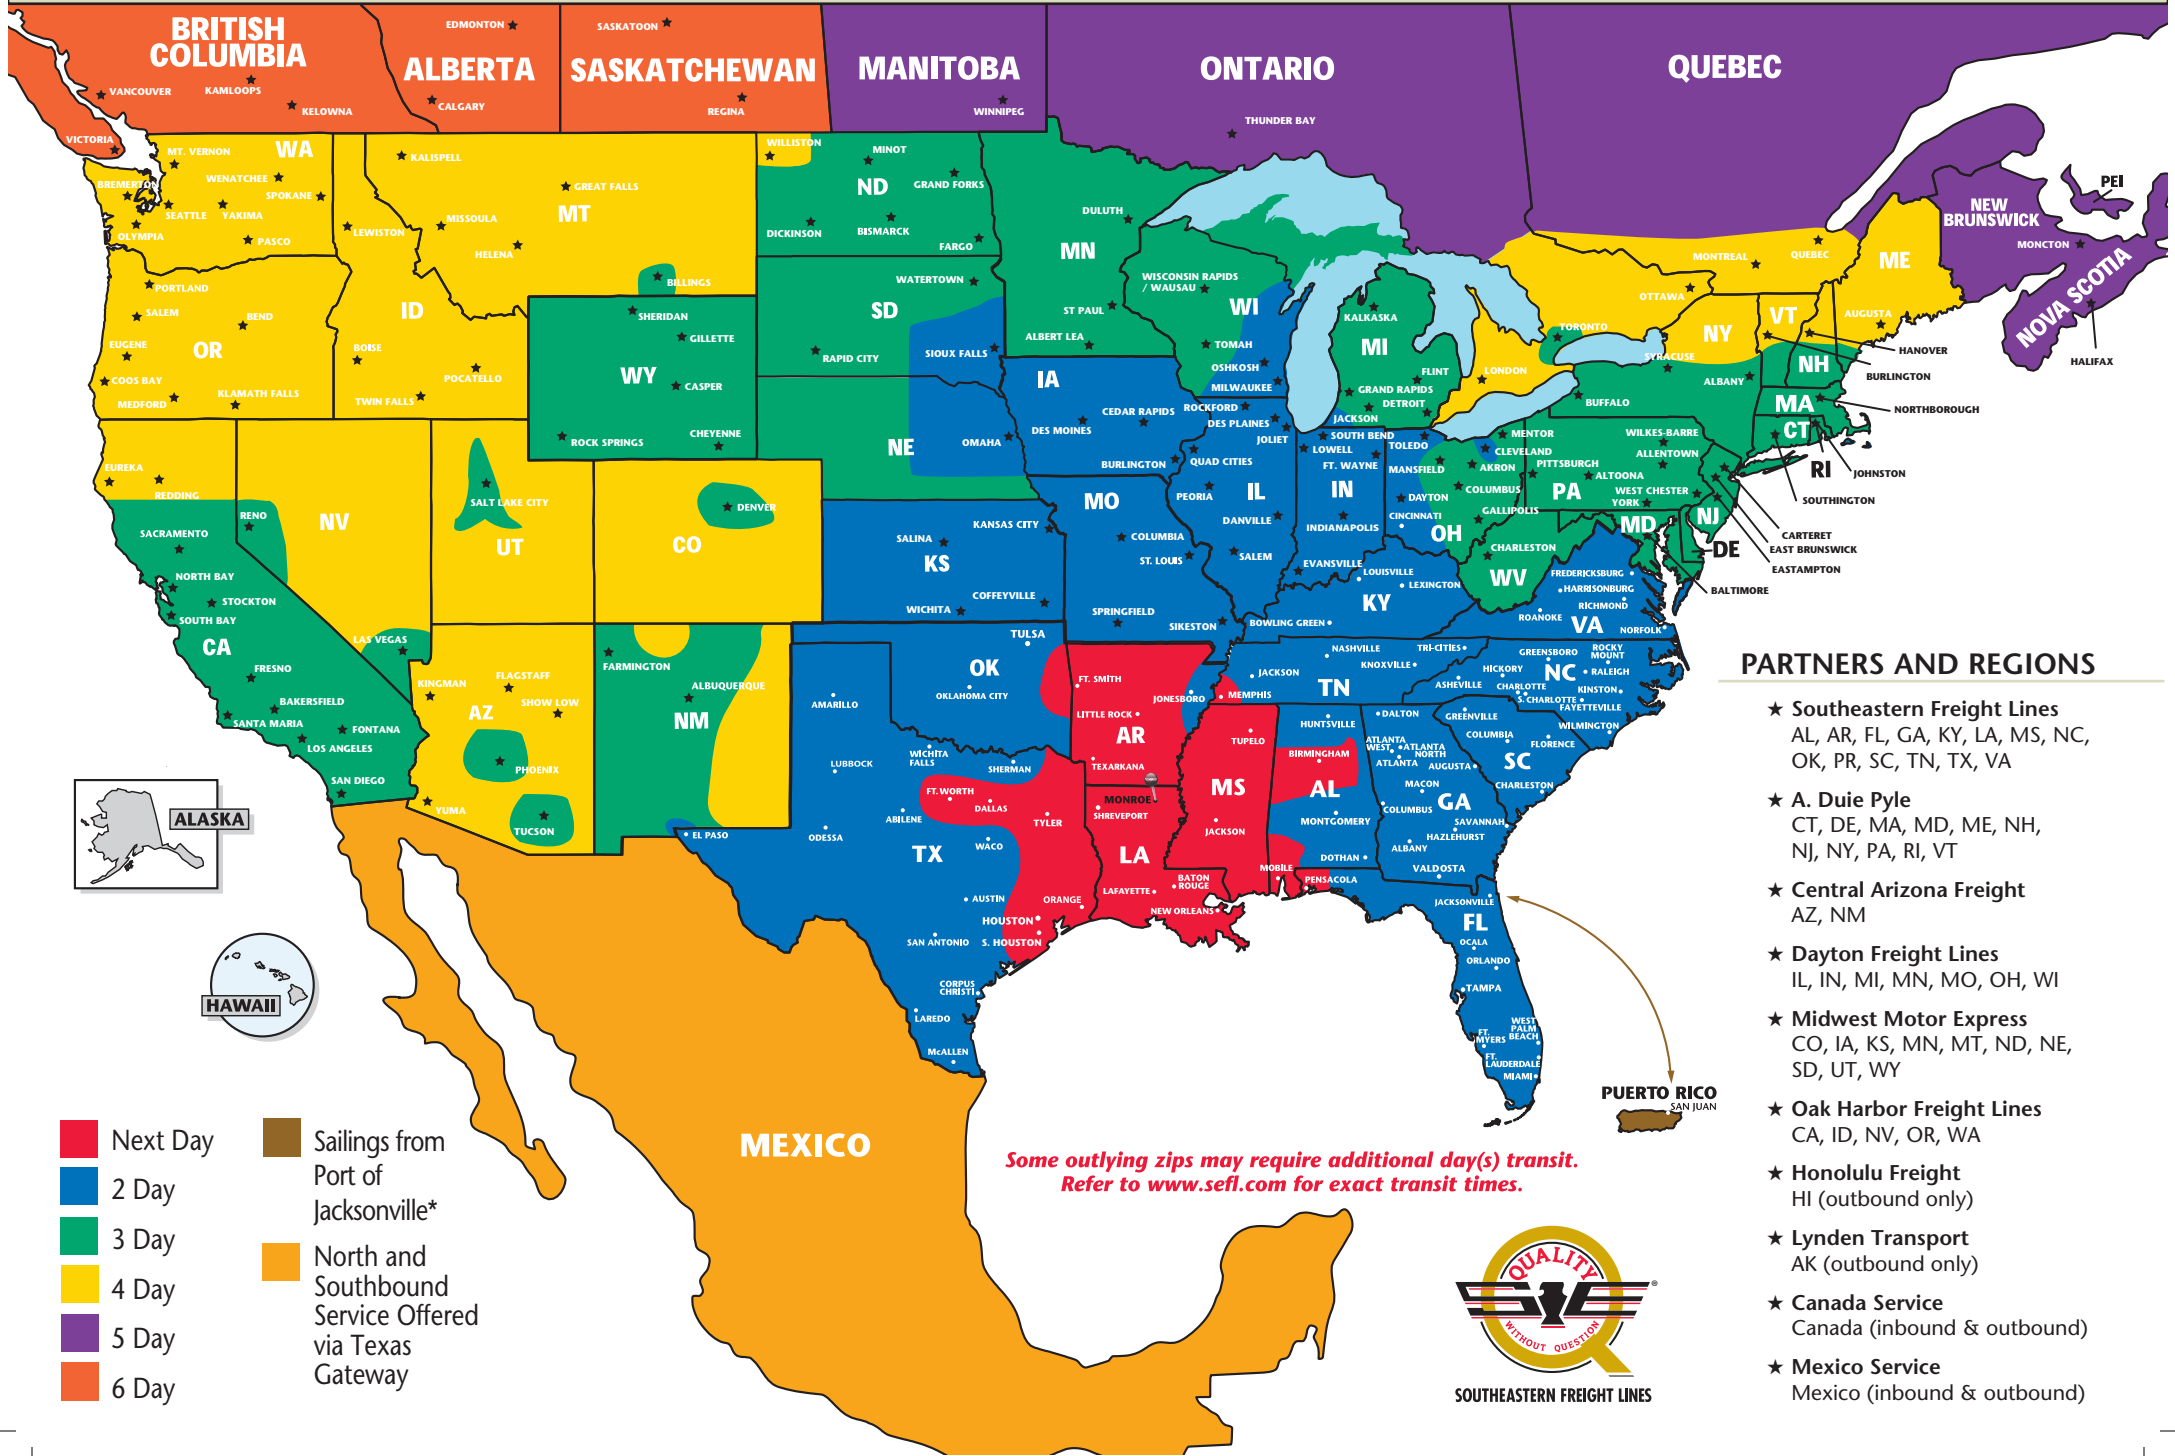

The Most Dependable North American Coverage

MONROE, LOUISIANA

PARTNERS AND REGIONS

- ★ **Southeastern Freight Lines**
AL, AR, FL, GA, KY, LA, MS, NC, OK, PR, SC, TN, TX, VA
- ★ **A. Duie Pyle**
CT, DE, MA, MD, ME, NH, NJ, NY, PA, RI, VT
- ★ **Central Arizona Freight**
AZ, NM
- ★ **Dayton Freight Lines**
IL, IN, MI, MN, MO, OH, WI
- ★ **Midwest Motor Express**
CO, IA, KS, MN, MT, ND, NE, SD, UT, WY
- ★ **Oak Harbor Freight Lines**
CA, ID, NV, OR, WA
- ★ **Honolulu Freight**
HI (outbound only)
- ★ **Lynden Transport**
AK (outbound only)
- ★ **Canada Service**
Canada (inbound & outbound)
- ★ **Mexico Service**
Mexico (inbound & outbound)

SOUTHEASTERN FREIGHT LINES TRANSIT TIMES

MONROE, LOUISIANA

- Next Day
- 3 Day
- 2 Day
- Sailings from Port of Jacksonville*

*Sailing Schedule:
Visit www.sefl.com for current
Puerto Rico Sailing Schedule

SOUTHEASTERN FREIGHT LINES

309 Charleston Drive ■ Monroe, LA 71202 ■ 318-651-9838 ■ 888-997-7335 ■ 318-651-9757 FAX
FOR GUARANTEED SERVICES 866-733-5733 ■ www.sefl.com

Some outlying zips may require additional day(s) transit. Refer to www.sefl.com for exact transit times.

1900181
5/15