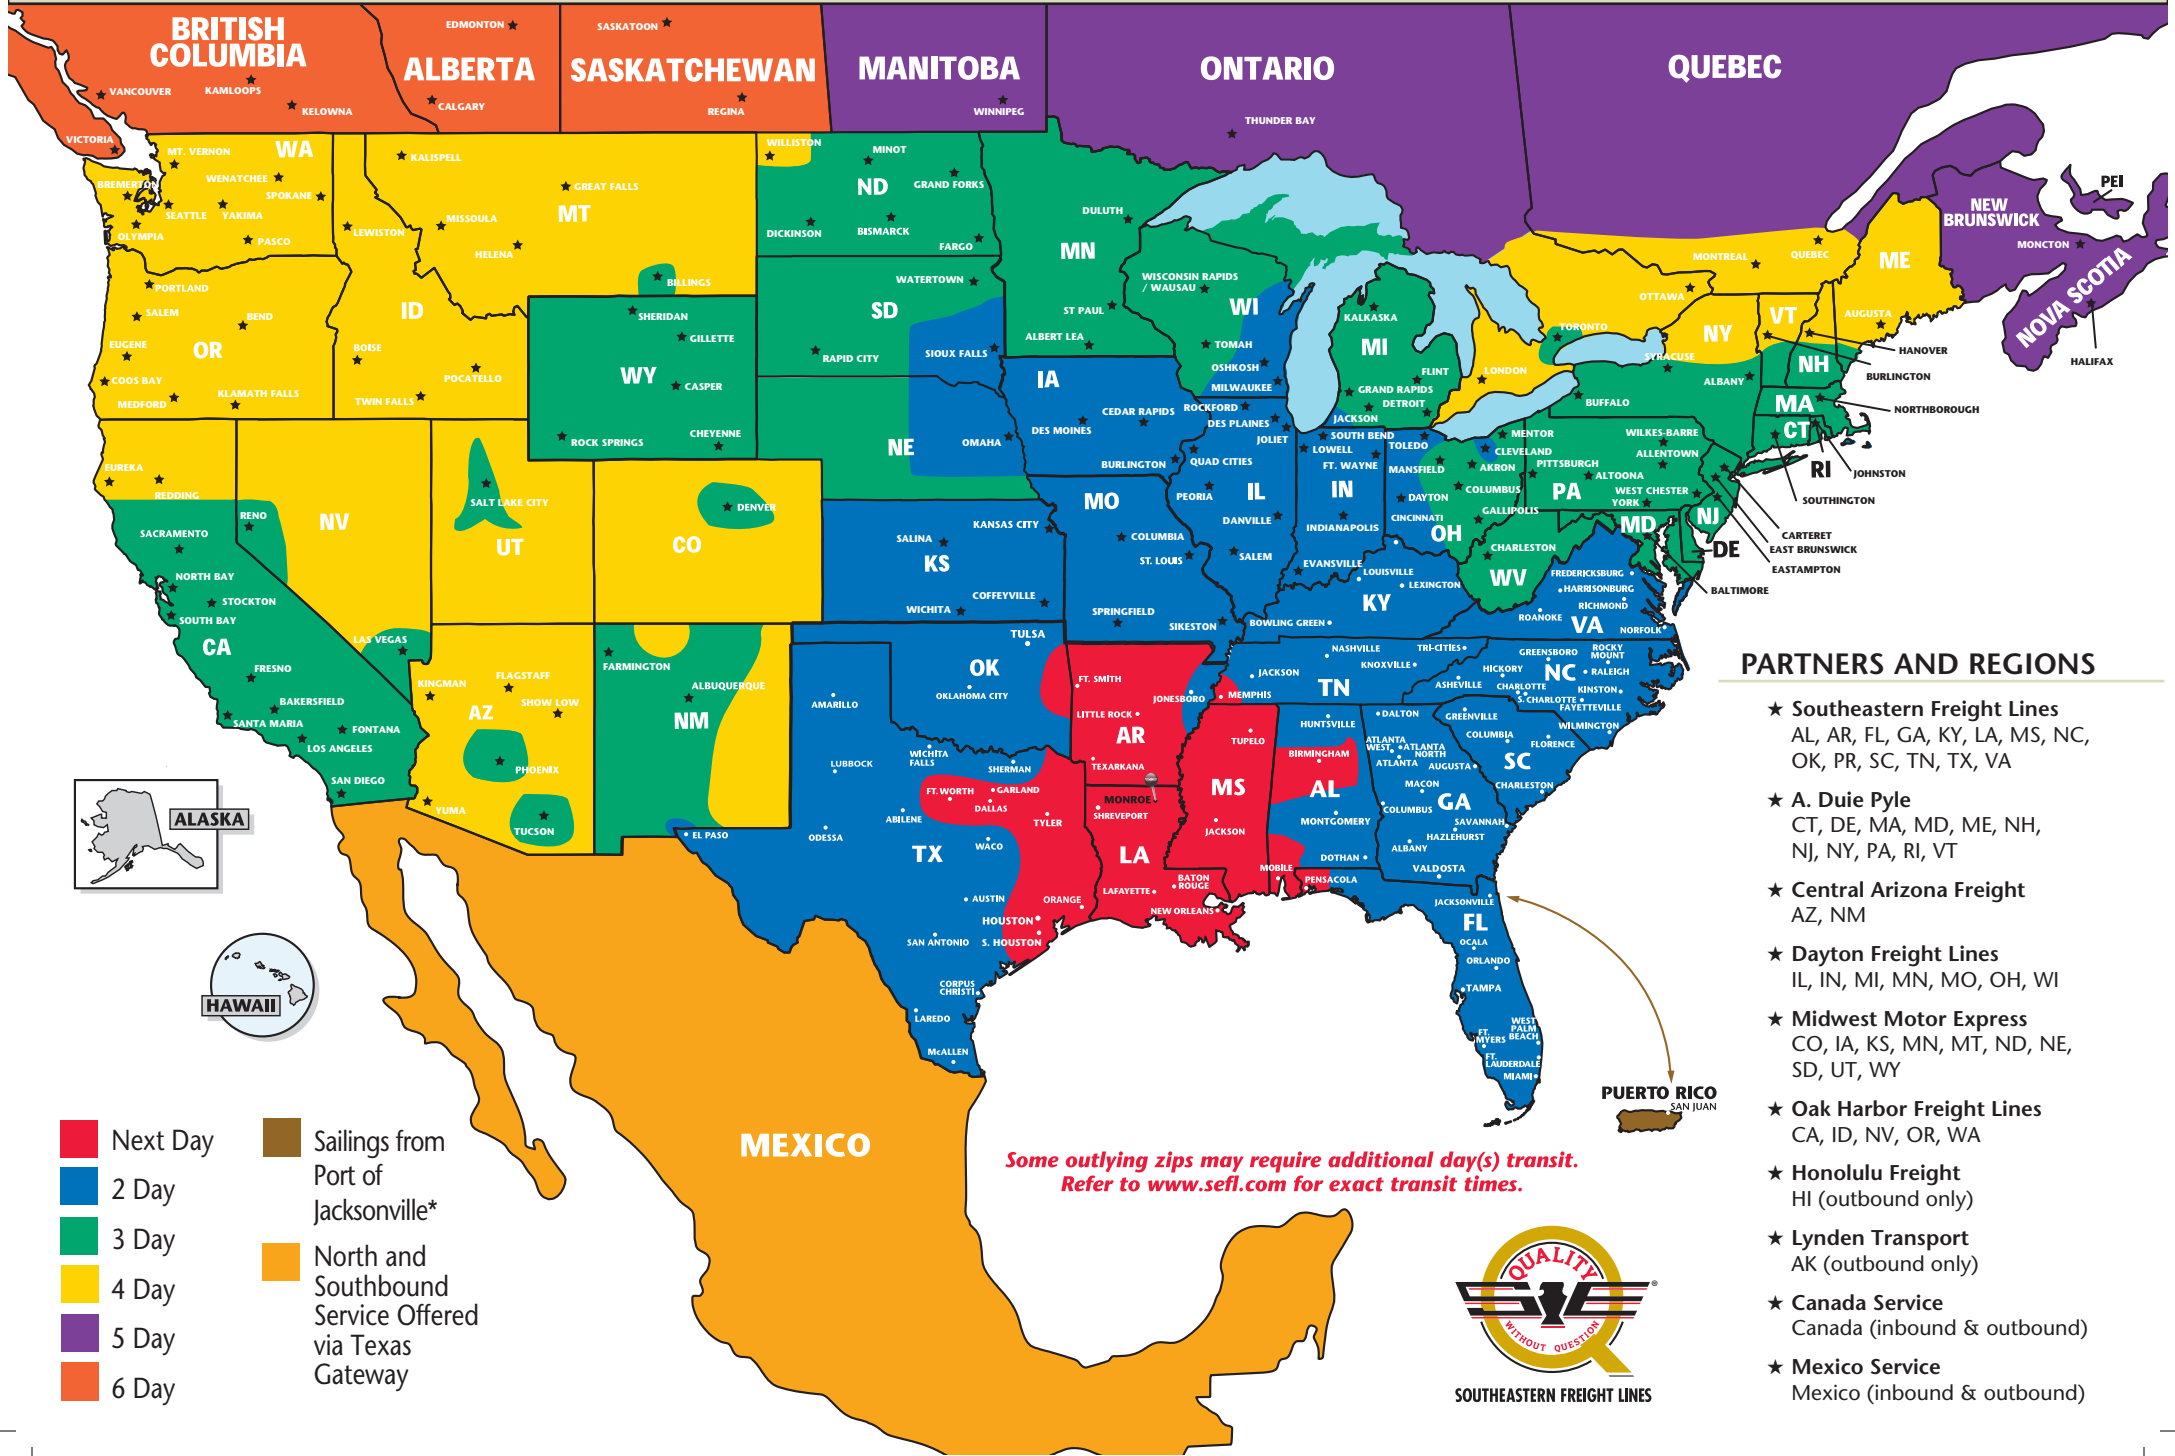

# The Most Dependable North American Coverage

MONROE, LOUISIANA

## PARTNERS AND REGIONS

- ★ **Southeastern Freight Lines**  
AL, AR, FL, GA, KY, LA, MS, NC, OK, PR, SC, TN, TX, VA
- ★ **A. Duie Pyle**  
CT, DE, MA, MD, ME, NH, NJ, NY, PA, RI, VT
- ★ **Central Arizona Freight**  
AZ, NM
- ★ **Dayton Freight Lines**  
IL, IN, MI, MN, MO, OH, WI
- ★ **Midwest Motor Express**  
CO, IA, KS, MN, MT, ND, NE, SD, UT, WY
- ★ **Oak Harbor Freight Lines**  
CA, ID, NV, OR, WA
- ★ **Honolulu Freight**  
HI (outbound only)
- ★ **Lynden Transport**  
AK (outbound only)
- ★ **Canada Service**  
Canada (inbound & outbound)
- ★ **Mexico Service**  
Mexico (inbound & outbound)

# SOUTHEASTERN FREIGHT LINES TRANSIT TIMES

## MONROE, LOUISIANA

■ Next Day  
■ 2 Day

■ 3 Day  
■ Sailings from Port of Jacksonville\*

\*Sailing Schedule:  
Visit [www.sefl.com](http://www.sefl.com) for current Puerto Rico Sailing Schedule

**SOUTHEASTERN FREIGHT LINES**