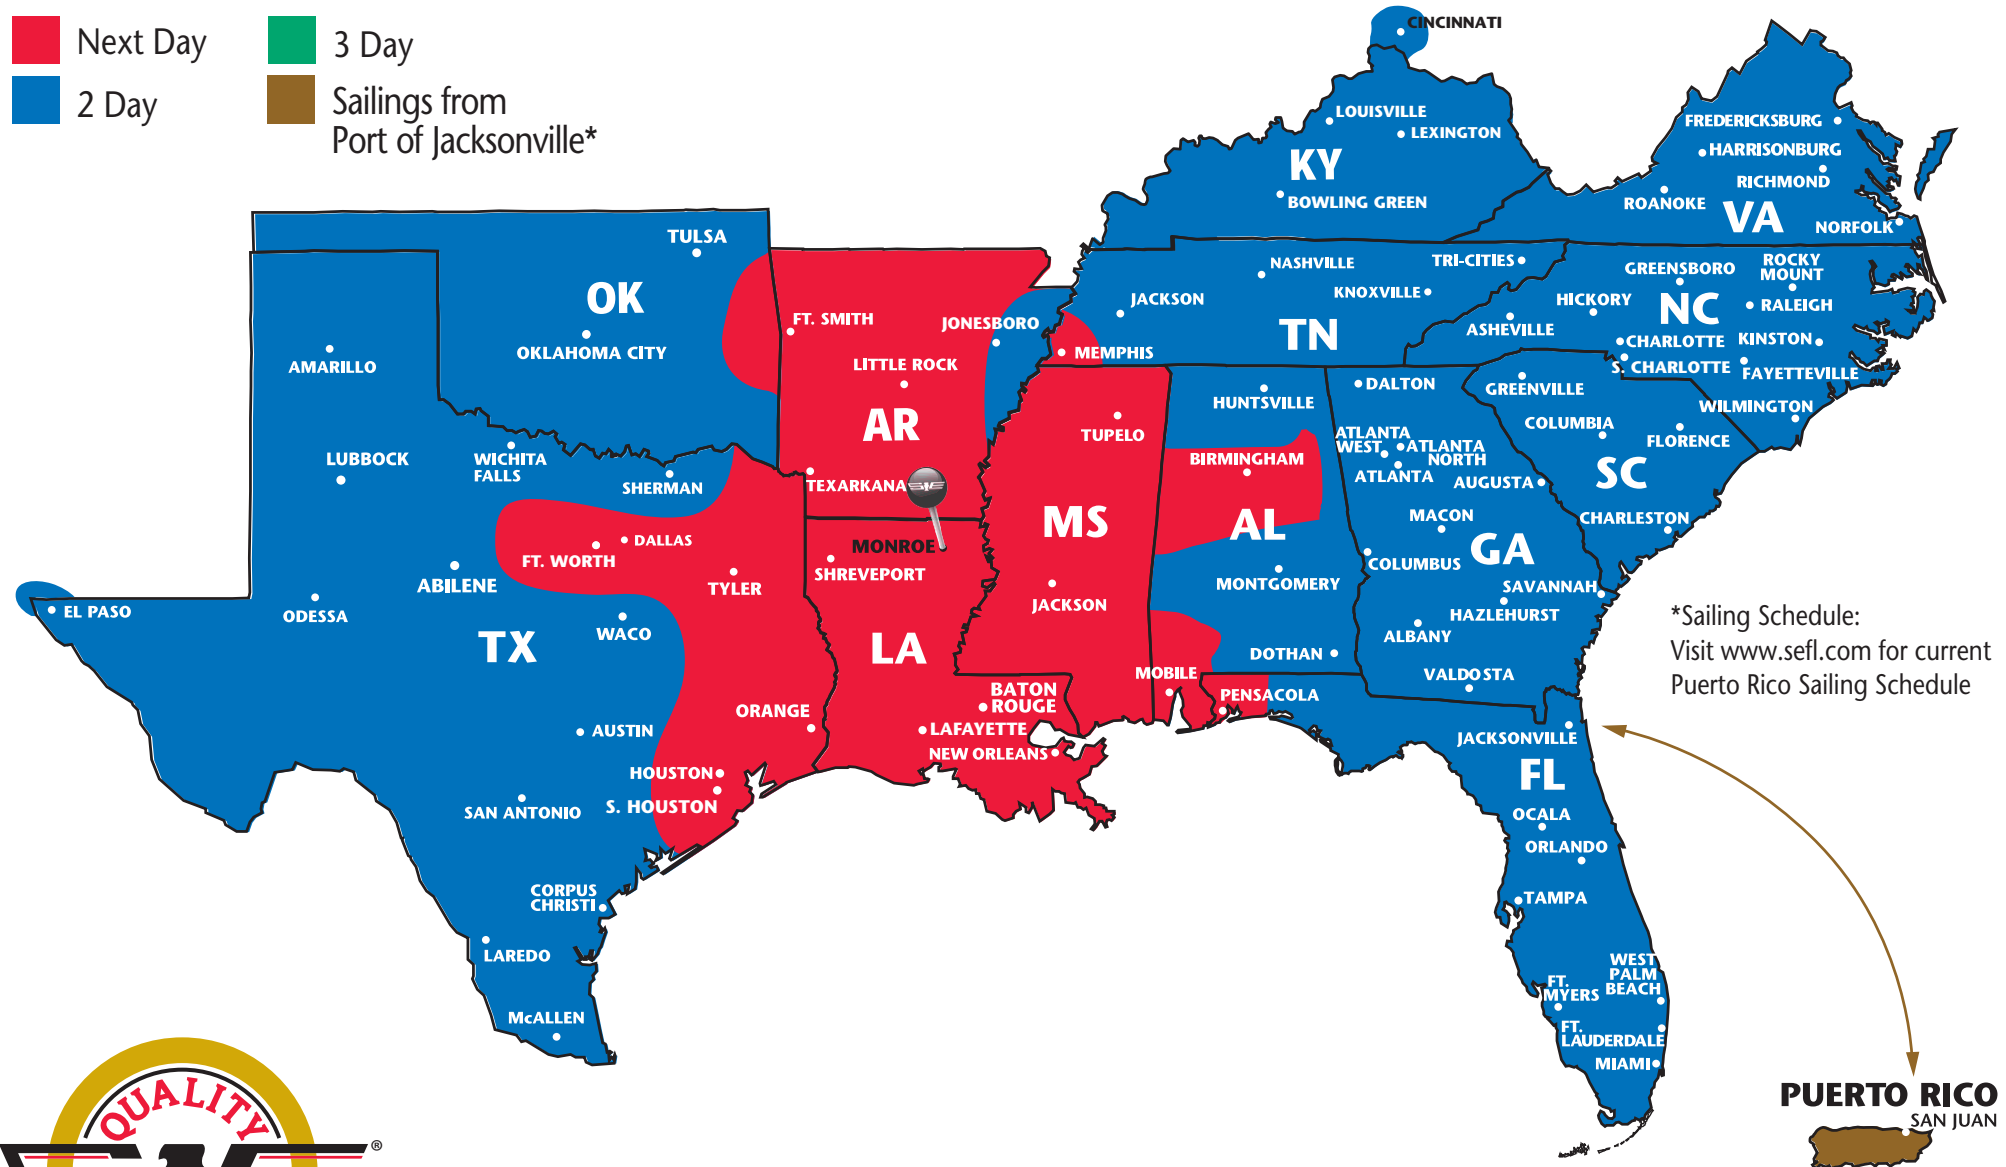

The Most Dependable North American Coverage

MONROE, LOUISIANA

PARTNERS AND REGIONS

- ★ **Southeastern Freight Lines**
AL, AR, FL, GA, KY, LA, MS, NC, OK, PR, SC, TN, TX, VA
- ★ **A. Duie Pyle**
CT, DE, MA, MD, ME, NH, NJ, NY, PA, RI, VT
- ★ **Central Arizona Freight**
AZ, NM
- ★ **Dayton Freight Lines**
IL, IN, MI, MN, MO, OH, WI
- ★ **Midwest Motor Express**
CO, IA, KS, MN, MT, ND, NE, SD, UT, WY
- ★ **Oak Harbor Freight Lines**
CA, ID, NV, OR, WA
- ★ **Honolulu Freight**
HI (outbound only)
- ★ **Lynden Transport**
AK (outbound only)
- ★ **Canada Service**
Canada (inbound & outbound)
- ★ **Mexico Service**
Mexico (inbound & outbound)

SOUTHEASTERN FREIGHT LINES TRANSIT TIMES

MONROE, LOUISIANA

- Next Day
- 3 Day
- 2 Day
- Sailings from Port of Jacksonville*

*Sailing Schedule:
Visit www.sefl.com for current
Puerto Rico Sailing Schedule

SOUTHEASTERN FREIGHT LINES