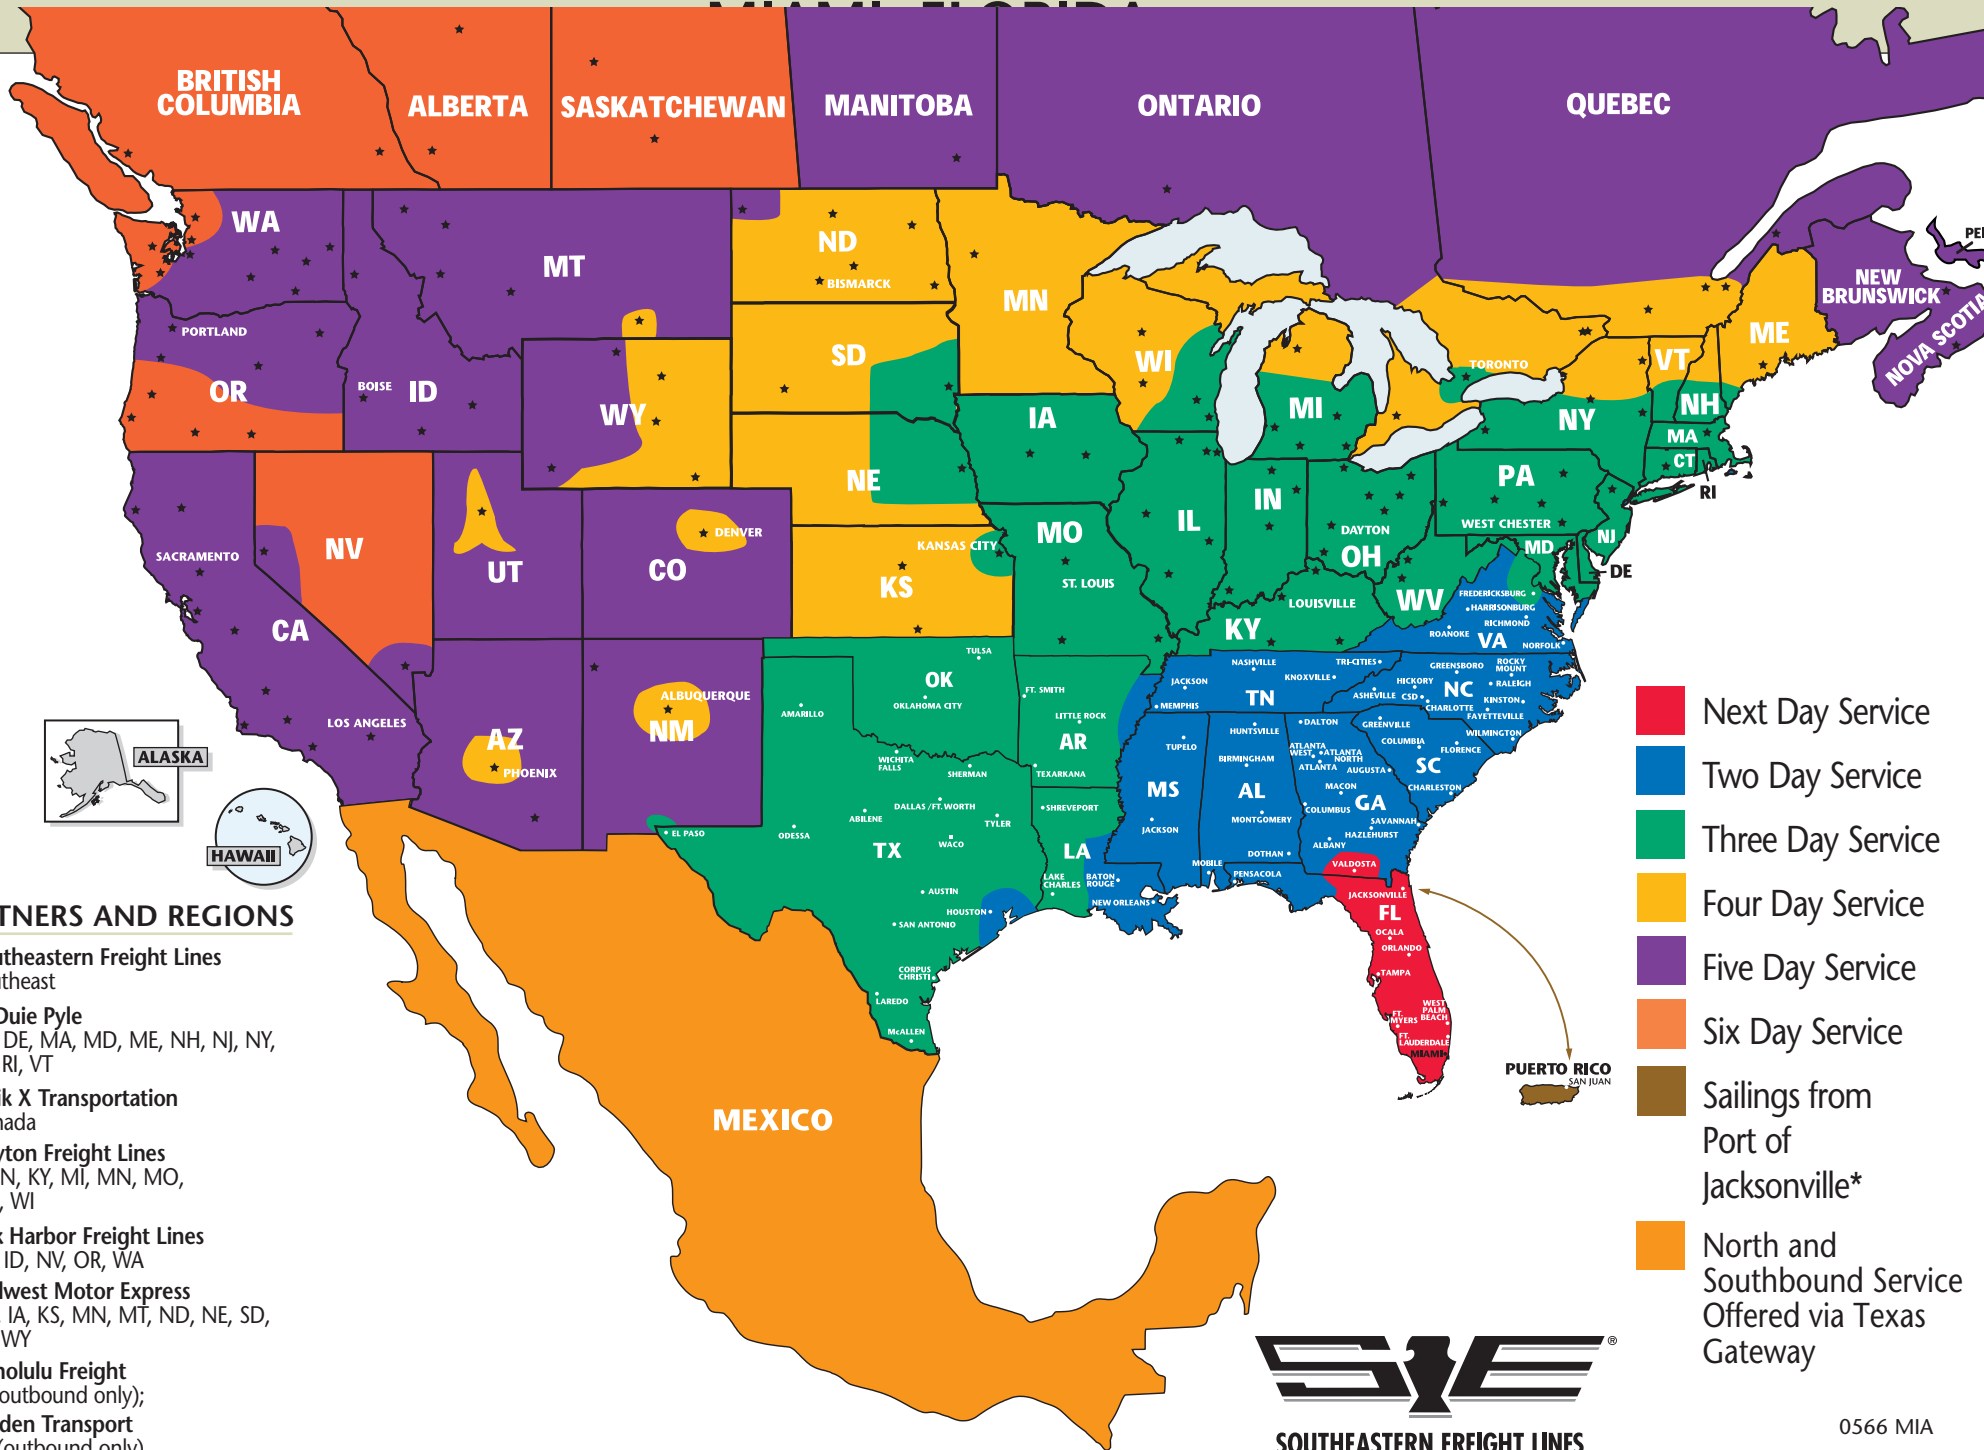

# SOUTHEASTERN FREIGHT LINES TRANSIT TIMES

## MIAMI, FLORIDA (Outbound only)

- Next Day Service
- Three Day Service
- Two Day Service
- Sailings from Port of Jacksonville\*

\*Sailing Schedule:  
 Depart Tuesday, arrive Friday.  
 Depart Friday, arrive Monday.

# YOUR GATEWAY TO SERVICE EXCELLENCE

- Next Day Service
- Two Day Service
- Three Day Service
- Four Day Service
- Five Day Service
- Six Day Service
- Sailings from Port of Jacksonville\*
- North and Southbound Service Offered via Texas Gateway

## PARTNERS AND REGIONS

- ★ Southeastern Freight Lines  
Southeast
- ★ A. Duie Pyle  
CT, DE, MA, MD, ME, NH, NJ, NY, PA, RI, VT
- ★ Quik X Transportation  
Canada
- ★ Dayton Freight Lines  
IL, IN, KY, MI, MN, MO, OH, WI
- ★ Oak Harbor Freight Lines  
CA, ID, NV, OR, WA
- ★ Midwest Motor Express  
CO, IA, KS, MN, MT, ND, NE, SD, UT, WY
- ★ Honolulu Freight  
HI (outbound only);
- ★ Lynden Transport  
AK (outbound only)