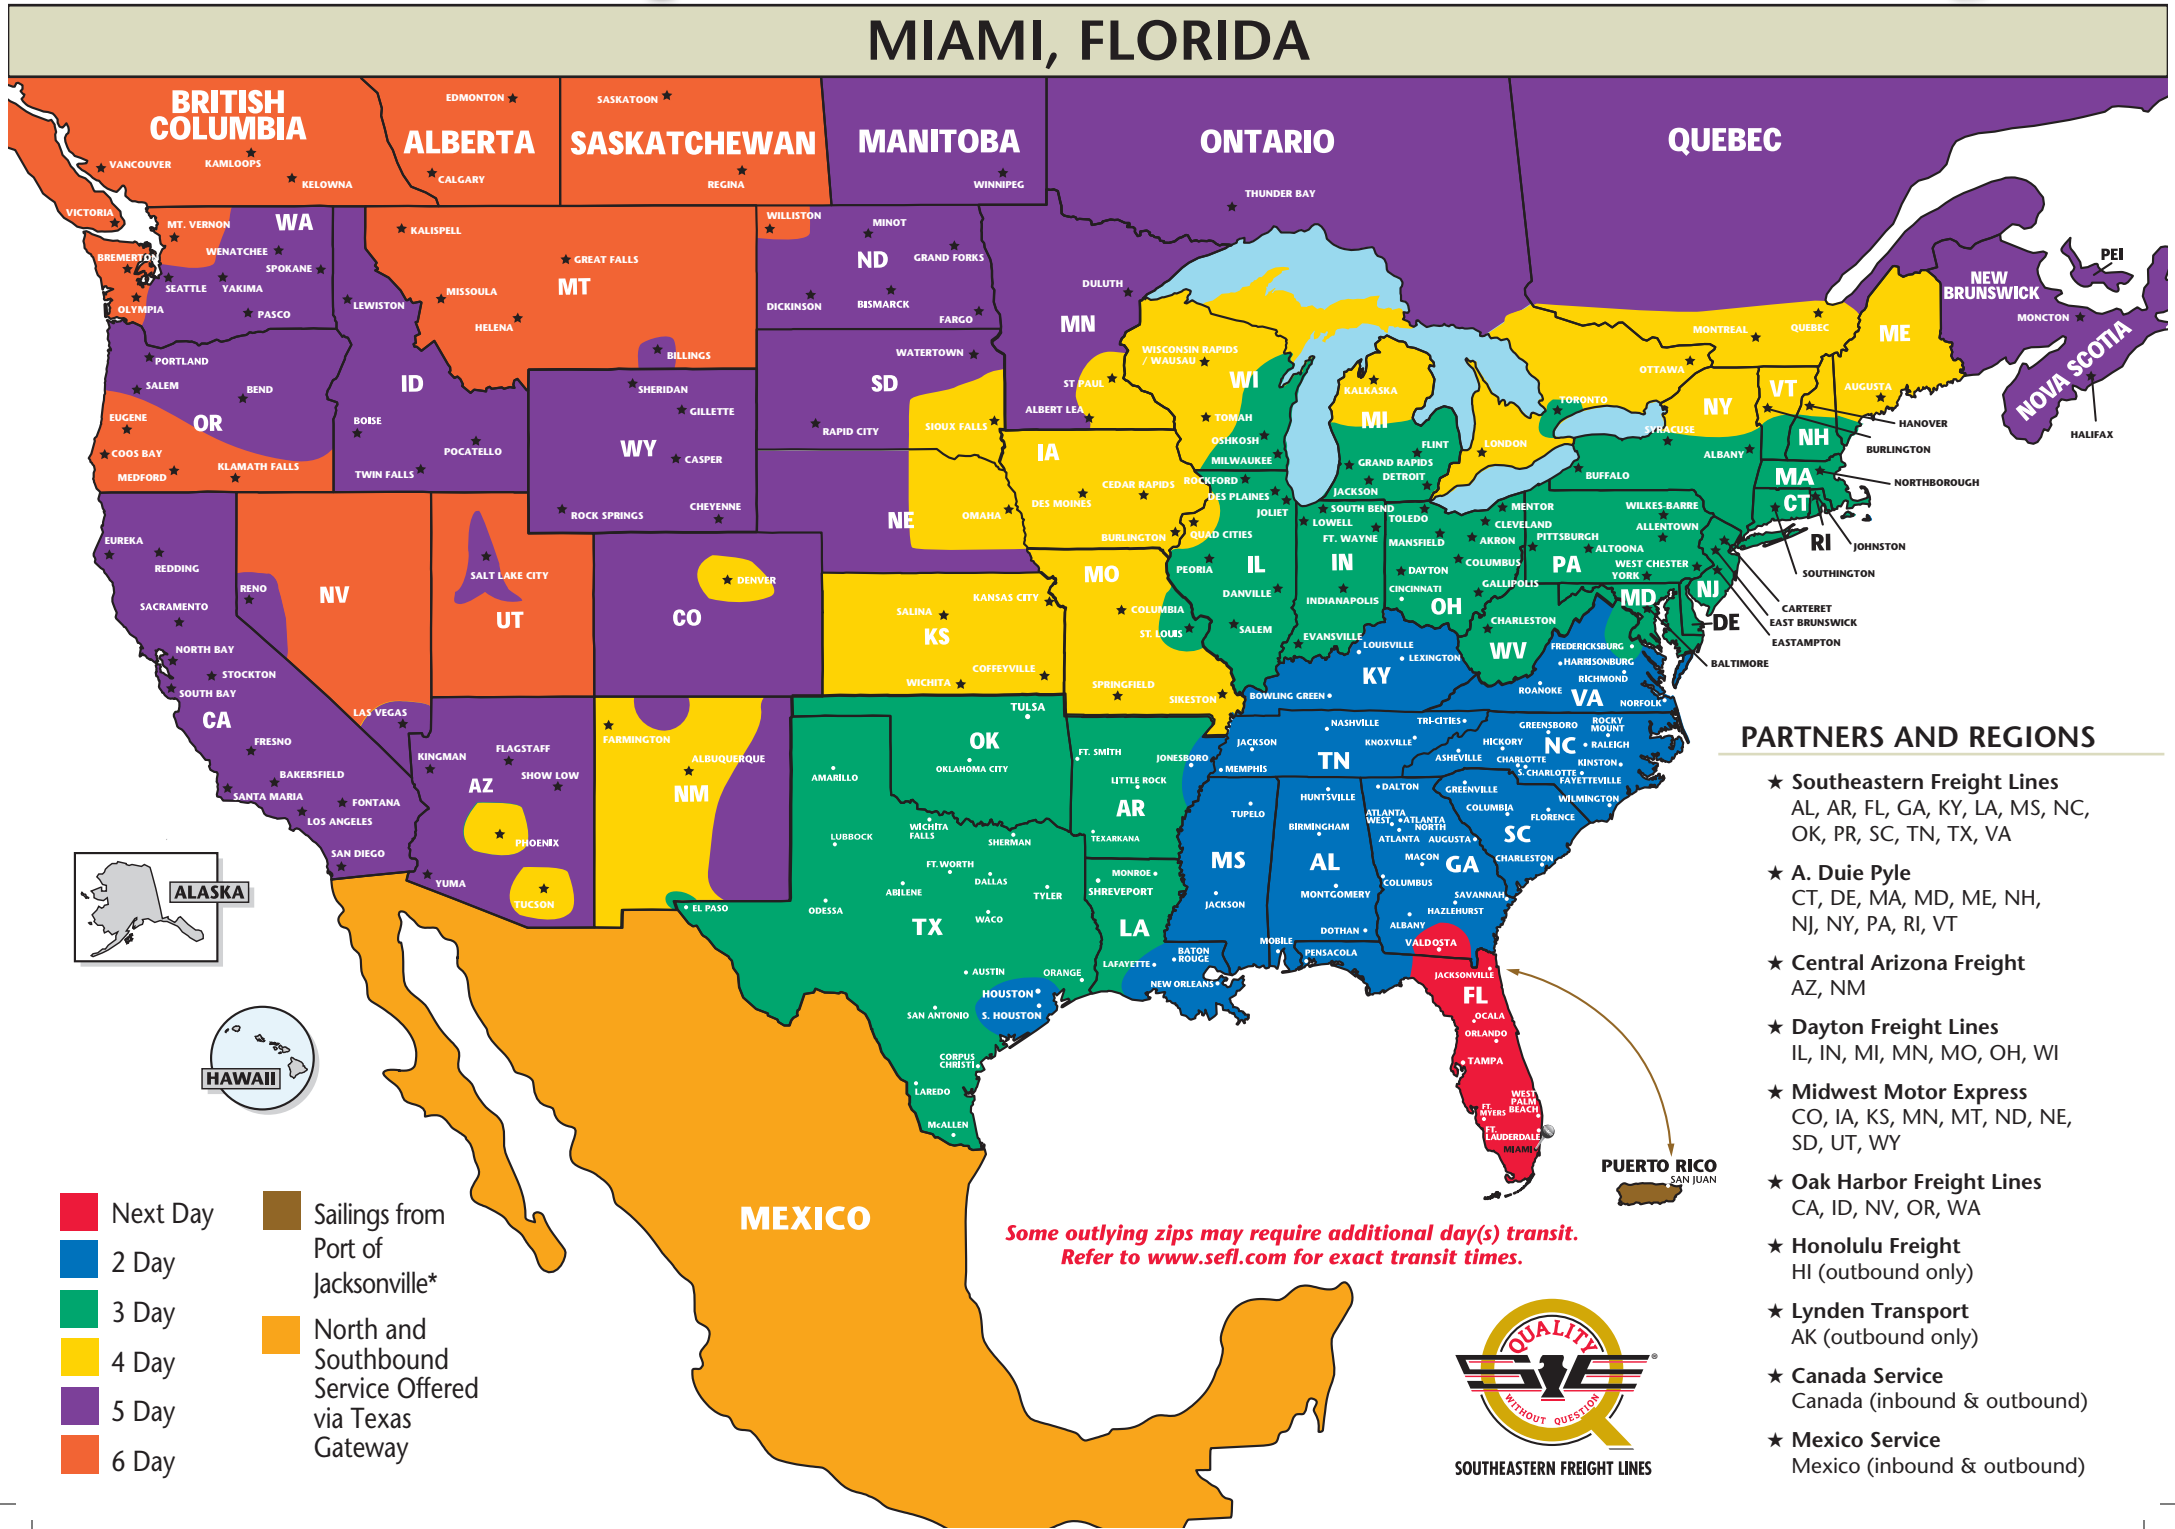

The Most Dependable North American Coverage

MIAMI, FLORIDA

PARTNERS AND REGIONS

- ★ **Southeastern Freight Lines**
AL, AR, FL, GA, KY, LA, MS, NC, OK, PR, SC, TN, TX, VA
- ★ **A. Duie Pyle**
CT, DE, MA, MD, ME, NH, NJ, NY, PA, RI, VT
- ★ **Central Arizona Freight**
AZ, NM
- ★ **Dayton Freight Lines**
IL, IN, MI, MN, MO, OH, WI
- ★ **Midwest Motor Express**
CO, IA, KS, MN, MT, ND, NE, SD, UT, WY
- ★ **Oak Harbor Freight Lines**
CA, ID, NV, OR, WA
- ★ **Honolulu Freight**
HI (outbound only)
- ★ **Lynden Transport**
AK (outbound only)
- ★ **Canada Service**
Canada (inbound & outbound)
- ★ **Mexico Service**
Mexico (inbound & outbound)

SOUTHEASTERN FREIGHT LINES TRANSIT TIMES

MIAMI, FLORIDA

- Next Day
- 3 Day
- 2 Day
- Sailings from Port of Jacksonville*

*Sailing Schedule:
Visit www.sefl.com for current
Puerto Rico Sailing Schedule

SOUTHEASTERN FREIGHT LINES