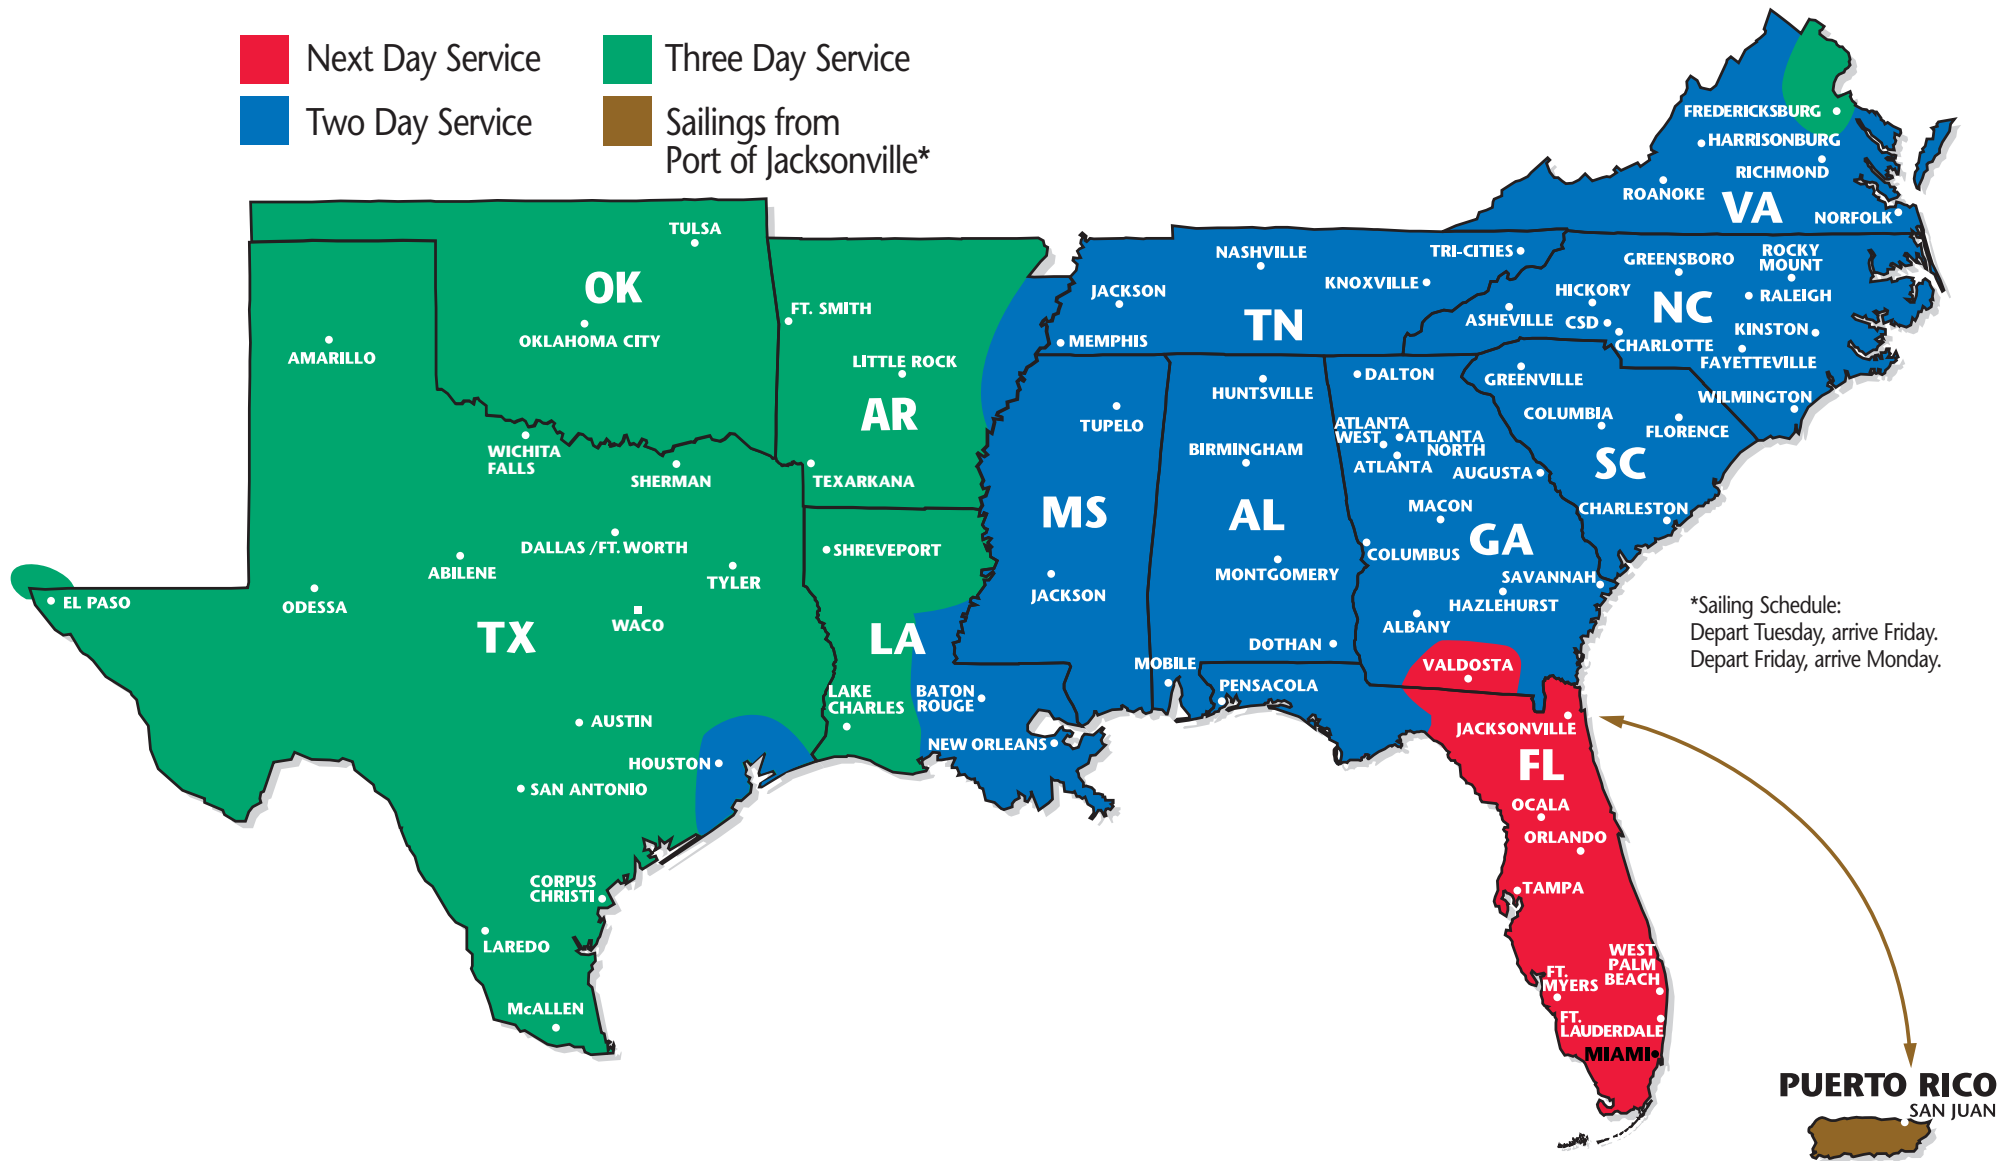

# SOUTHEASTERN FREIGHT LINES TRANSIT TIMES

## MIAMI, FLORIDA (Outbound only)

- Next Day Service
- Three Day Service
- Two Day Service
- Sailings from Port of Jacksonville\*

\*Sailing Schedule:  
 Depart Tuesday, arrive Friday.  
 Depart Friday, arrive Monday.

# YOUR GATEWAY TO SERVICE EXCELLENCE

- Next Day Service
- Two Day Service
- Three Day Service
- Four Day Service
- Five Day Service
- Six Day Service
- Sailings from Port of Jacksonville\*
- North and Southbound Service Offered via Texas Gateway

## PARTNERS AND REGIONS

- ★ Southeastern Freight Lines  
Southeast
- ★ A. Duie Pyle  
CT, DE, MA, MD, ME, NH, NJ, NY, PA, RI, VT
- ★ Quik X Transportation  
Canada
- ★ Dayton Freight Lines  
IL, IN, KY, MI, MN, MO, OH, WI
- ★ Oak Harbor Freight Lines  
CA, ID, NV, OR, WA
- ★ Midwest Motor Express  
CO, IA, KS, MN, MT, ND, NE, SD, UT, WY
- ★ Honolulu Freight  
HI (outbound only);
- ★ Lynden Transport  
AK (outbound only)