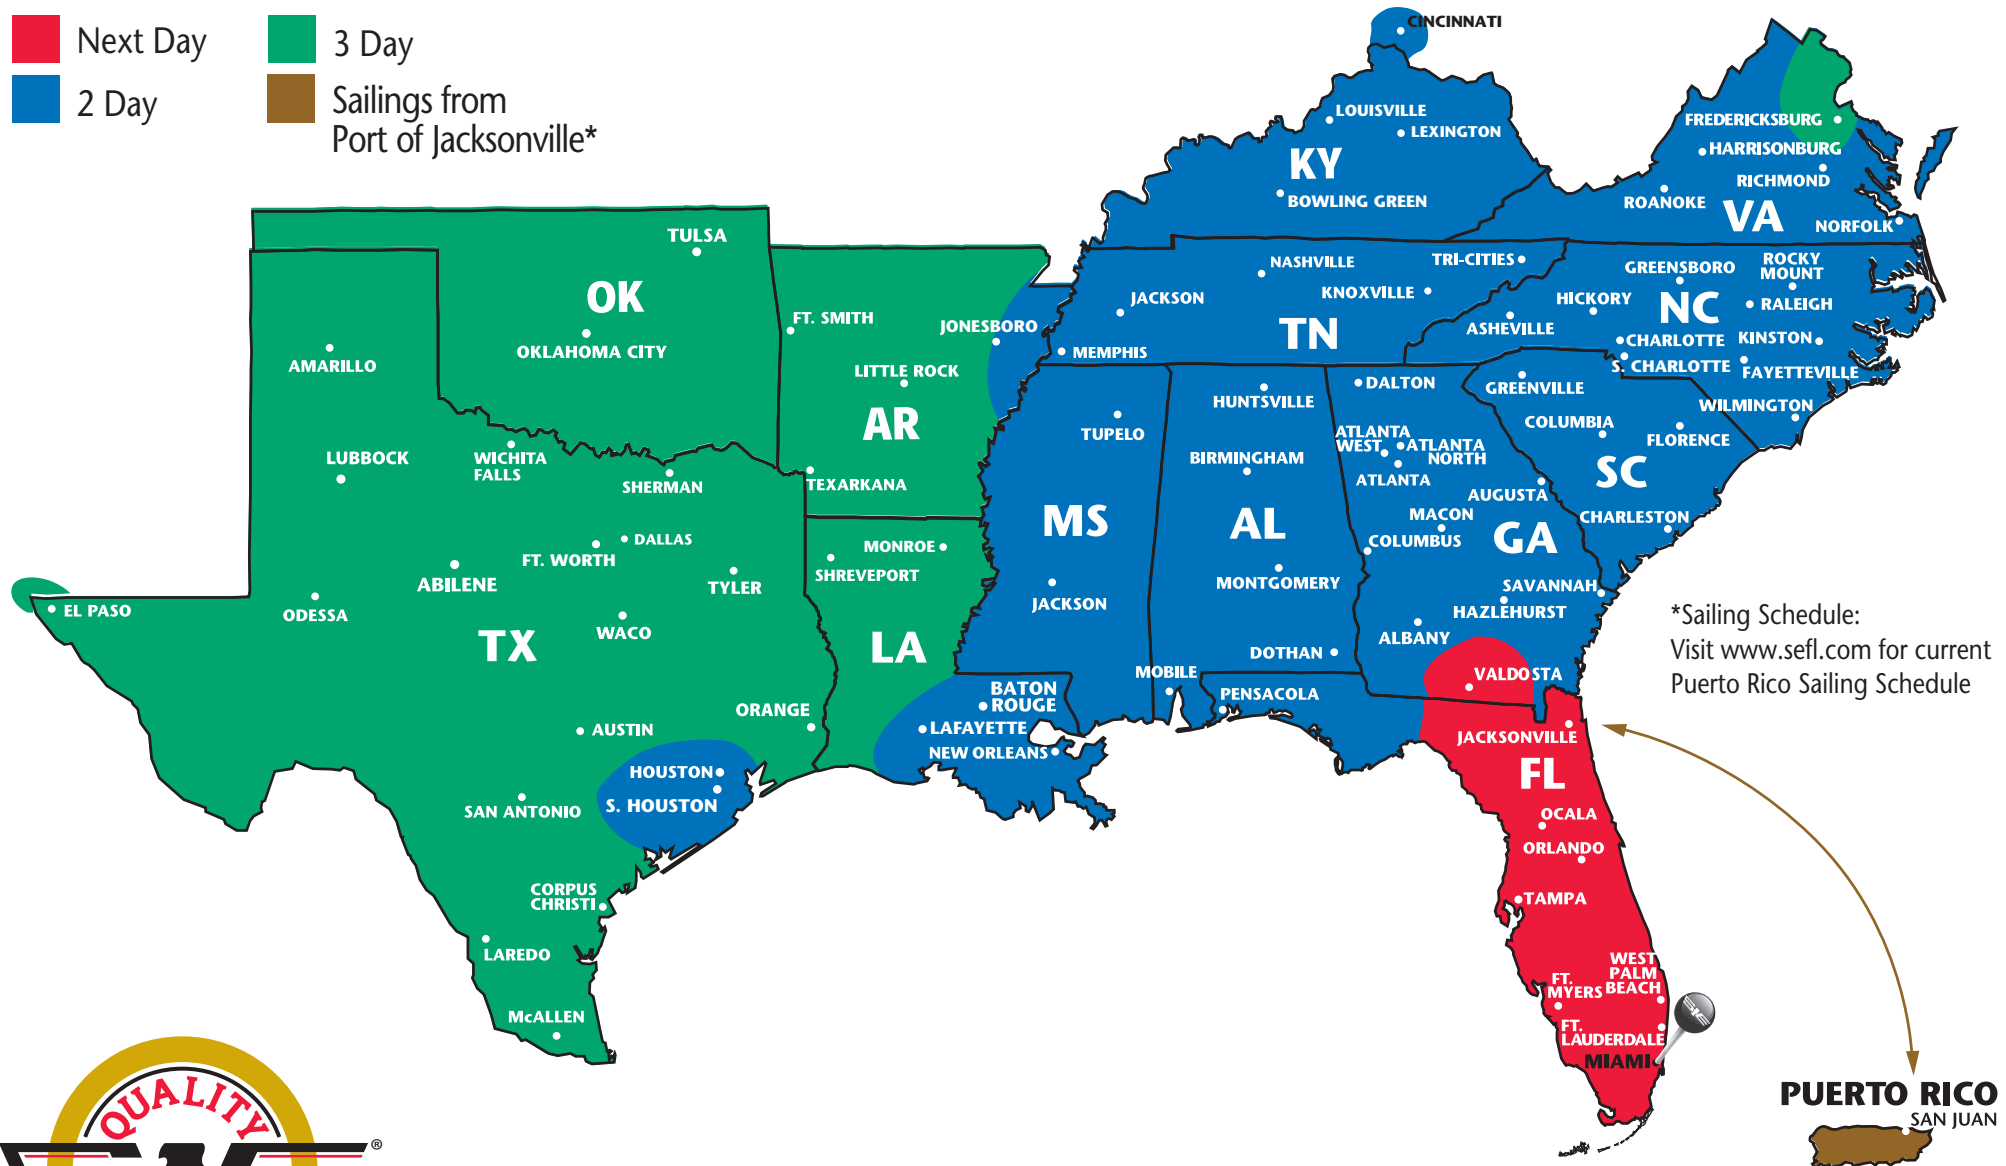

The Most Dependable North American Coverage

MIAMI, FLORIDA

PARTNERS AND REGIONS

- ★ **Southeastern Freight Lines**
AL, AR, FL, GA, KY, LA, MS, NC, OK, PR, SC, TN, TX, VA
- ★ **A. Duie Pyle**
CT, DE, MA, MD, ME, NH, NJ, NY, PA, RI, VT
- ★ **Central Arizona Freight**
AZ, NM
- ★ **Dayton Freight Lines**
IL, IN, MI, MN, MO, OH, WI
- ★ **Midwest Motor Express**
CO, IA, KS, MN, MT, ND, NE, SD, UT, WY
- ★ **Oak Harbor Freight Lines**
CA, ID, NV, OR, WA
- ★ **Honolulu Freight**
HI (outbound only)
- ★ **Lynden Transport**
AK (outbound only)
- ★ **Canada Service**
Canada (inbound & outbound)
- ★ **Mexico Service**
Mexico (inbound & outbound)

SOUTHEASTERN FREIGHT LINES TRANSIT TIMES

MIAMI, FLORIDA

- Next Day
- 3 Day
- 2 Day
- Sailings from Port of Jacksonville*

*Sailing Schedule:
Visit www.sefl.com for current
Puerto Rico Sailing Schedule

SOUTHEASTERN FREIGHT LINES