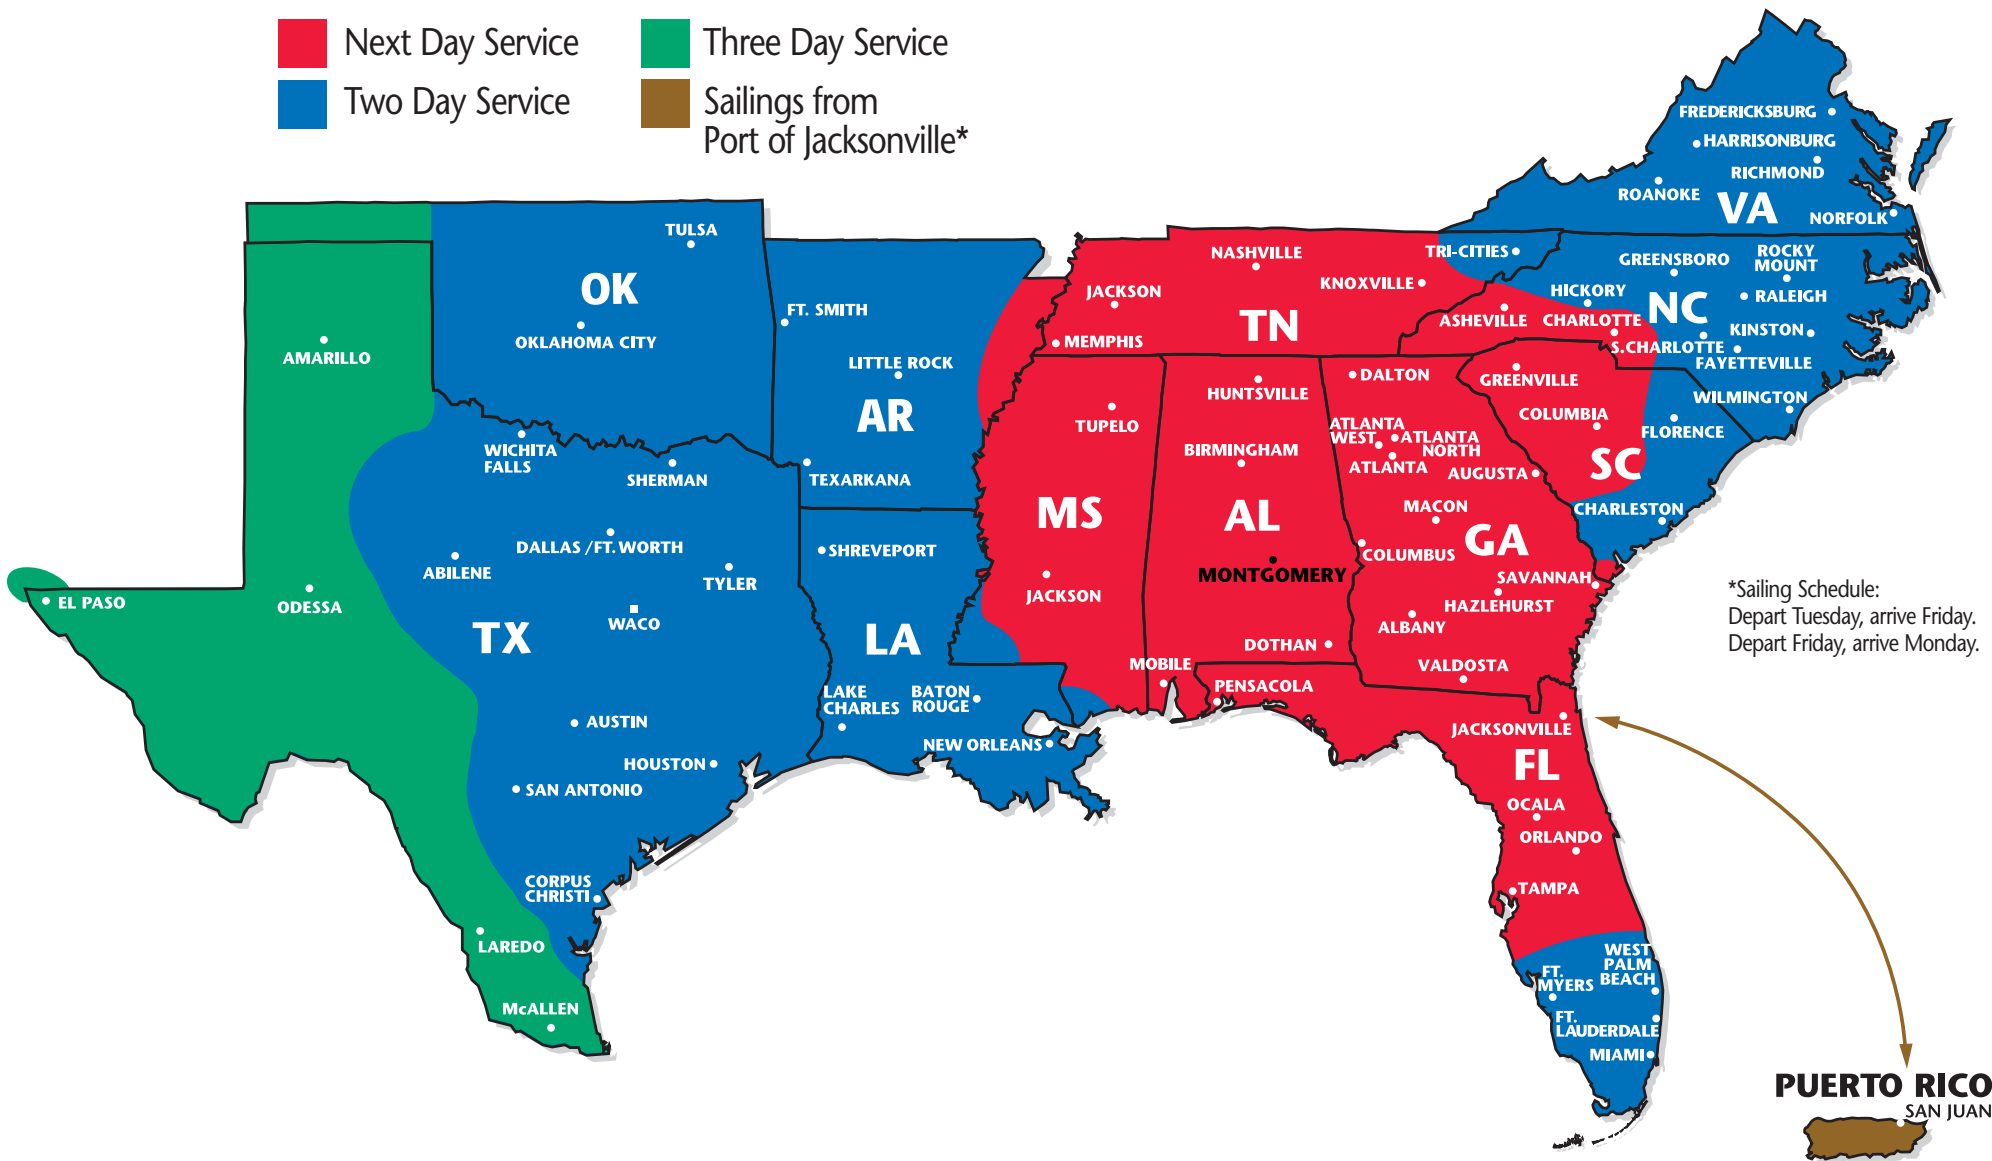

SOUTHEASTERN FREIGHT LINES TRANSIT TIMES

MONTGOMERY, ALABAMA

- Next Day Service
- Three Day Service
- Two Day Service
- Sailings from Port of Jacksonville*

*Sailing Schedule:
 Depart Tuesday, arrive Friday.
 Depart Friday, arrive Monday.

SOUTHEASTERN FREIGHT LINES

5000 Westport Boulevard ■ Montgomery, AL 36108 ■ 334-281-0200 ■ 800-322-5191 ■ 334-281-9629 FAX
 FOR GUARANTEED SERVICES 866-733-5733 ■ www.sefl.com

YOUR GATEWAY TO SERVICE EXCELLENCE

MONTGOMERY, ALABAMA