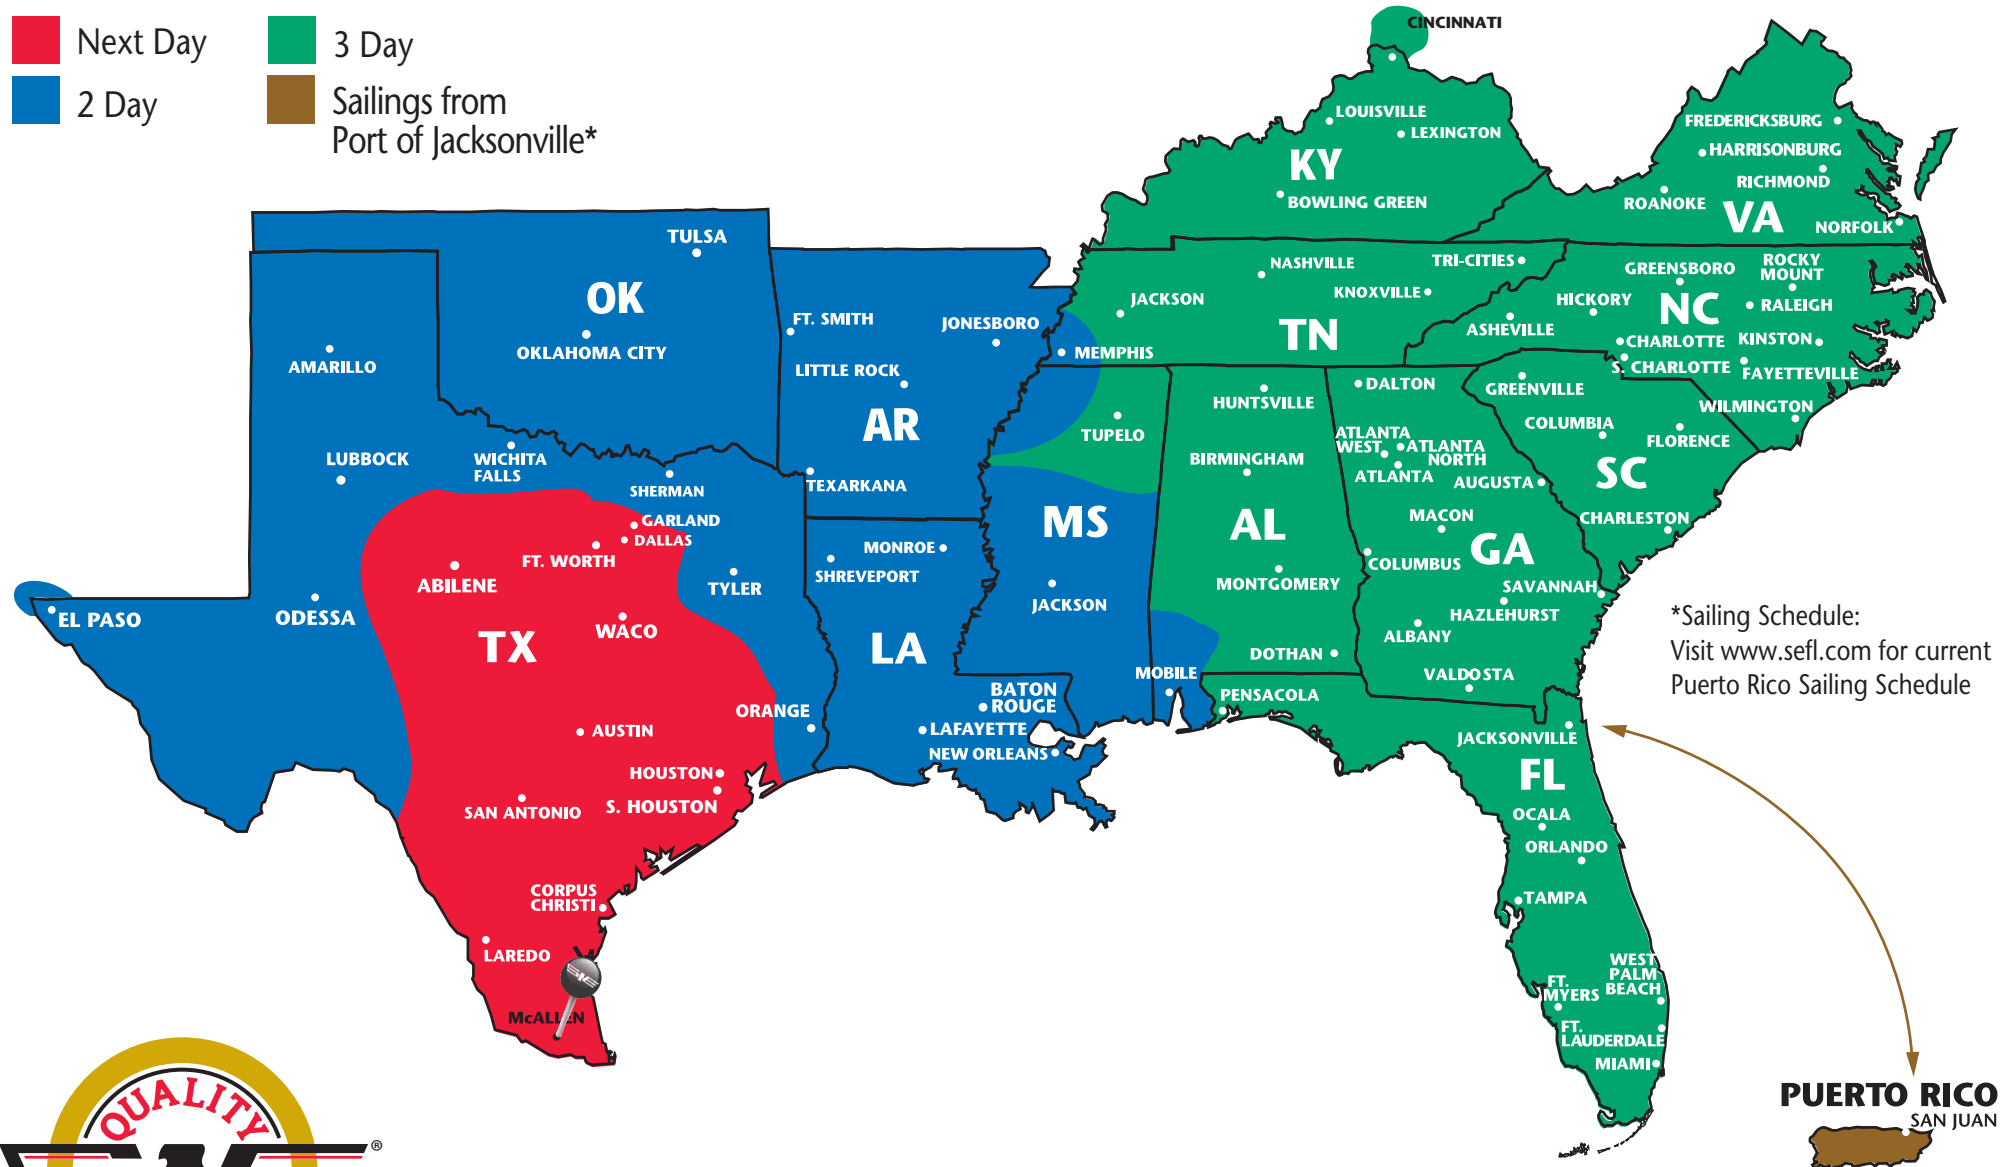

## PARTNERS AND REGIONS

- ★ **Southeastern Freight Lines**  
AL, AR, FL, GA, KY, LA, MS, NC, OK, PR, SC, TN, TX, VA
- ★ **A. Duie Pyle**  
CT, DE, MA, MD, ME, NH, NJ, NY, PA, RI, VT
- ★ **Central Arizona Freight**  
AZ, NM
- ★ **Dayton Freight Lines**  
IL, IN, MI, MN, MO, OH, WI
- ★ **Midwest Motor Express**  
CO, IA, KS, MN, MT, ND, NE, SD, UT, WY
- ★ **Oak Harbor Freight Lines**  
CA, ID, NV, OR, WA
- ★ **Honolulu Freight**  
HI (outbound only)
- ★ **Lynden Transport**  
AK (outbound only)
- ★ **Canada Service**  
Canada (inbound & outbound)
- ★ **Mexico Service**  
Mexico (inbound & outbound)

*Some outlying zips may require additional day(s) transit. Refer to [www.sefl.com](http://www.sefl.com) for exact transit times.*

- Next Day
- 2 Day
- 3 Day
- 4 Day
- 5 Day
- 6 Day
- Sailings from Port of Jacksonville\*
- North and Southbound Service Offered via Texas Gateway

# SOUTHEASTERN FREIGHT LINES TRANSIT TIMES

## McALLEN, TEXAS

- Next Day
- 3 Day
- 2 Day
- Sailings from Port of Jacksonville\*

\*Sailing Schedule:  
Visit [www.sefl.com](http://www.sefl.com) for current  
Puerto Rico Sailing Schedule

**SOUTHEASTERN FREIGHT LINES**