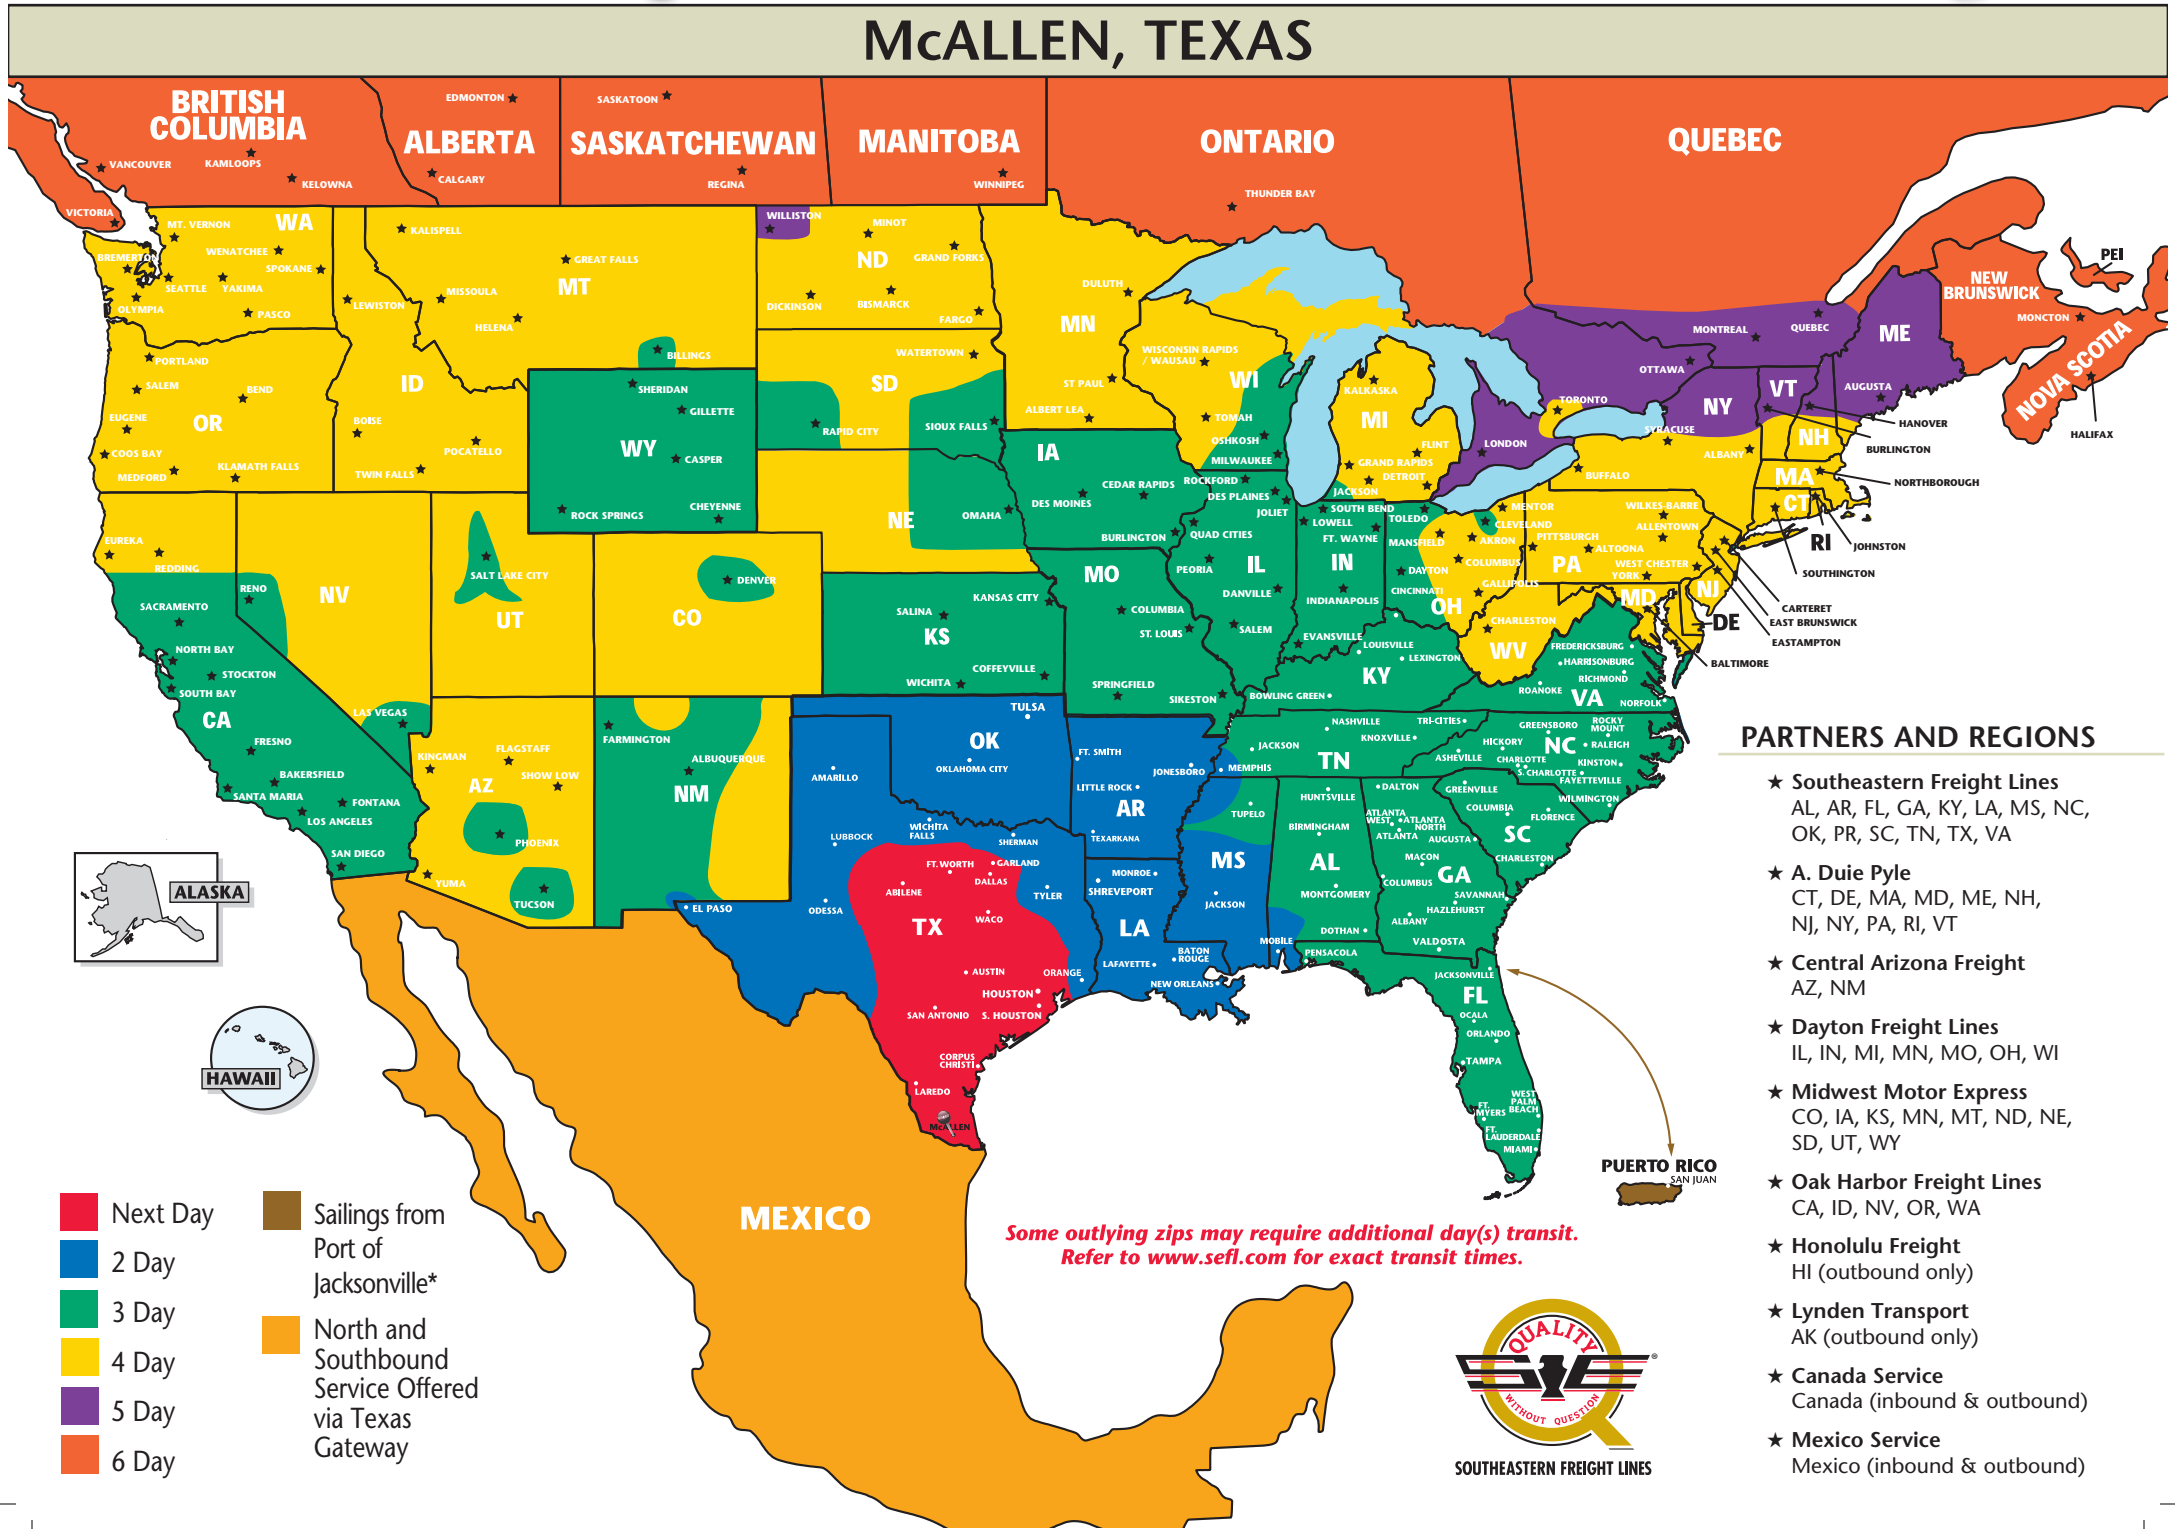

# The Most Dependable North American Coverage

McALLEN, TEXAS

## PARTNERS AND REGIONS

- ★ **Southeastern Freight Lines**  
AL, AR, FL, GA, KY, LA, MS, NC, OK, PR, SC, TN, TX, VA
- ★ **A. Duie Pyle**  
CT, DE, MA, MD, ME, NH, NJ, NY, PA, RI, VT
- ★ **Central Arizona Freight**  
AZ, NM
- ★ **Dayton Freight Lines**  
IL, IN, MI, MN, MO, OH, WI
- ★ **Midwest Motor Express**  
CO, IA, KS, MN, MT, ND, NE, SD, UT, WY
- ★ **Oak Harbor Freight Lines**  
CA, ID, NV, OR, WA
- ★ **Honolulu Freight**  
HI (outbound only)
- ★ **Lynden Transport**  
AK (outbound only)
- ★ **Canada Service**  
Canada (inbound & outbound)
- ★ **Mexico Service**  
Mexico (inbound & outbound)

# SOUTHEASTERN FREIGHT LINES TRANSIT TIMES

## McALLEN, TEXAS

- Next Day
- 3 Day
- 2 Day
- Sailings from Port of Jacksonville\*

\*Sailing Schedule:  
Visit [www.sefl.com](http://www.sefl.com) for current  
Puerto Rico Sailing Schedule

**SOUTHEASTERN FREIGHT LINES**