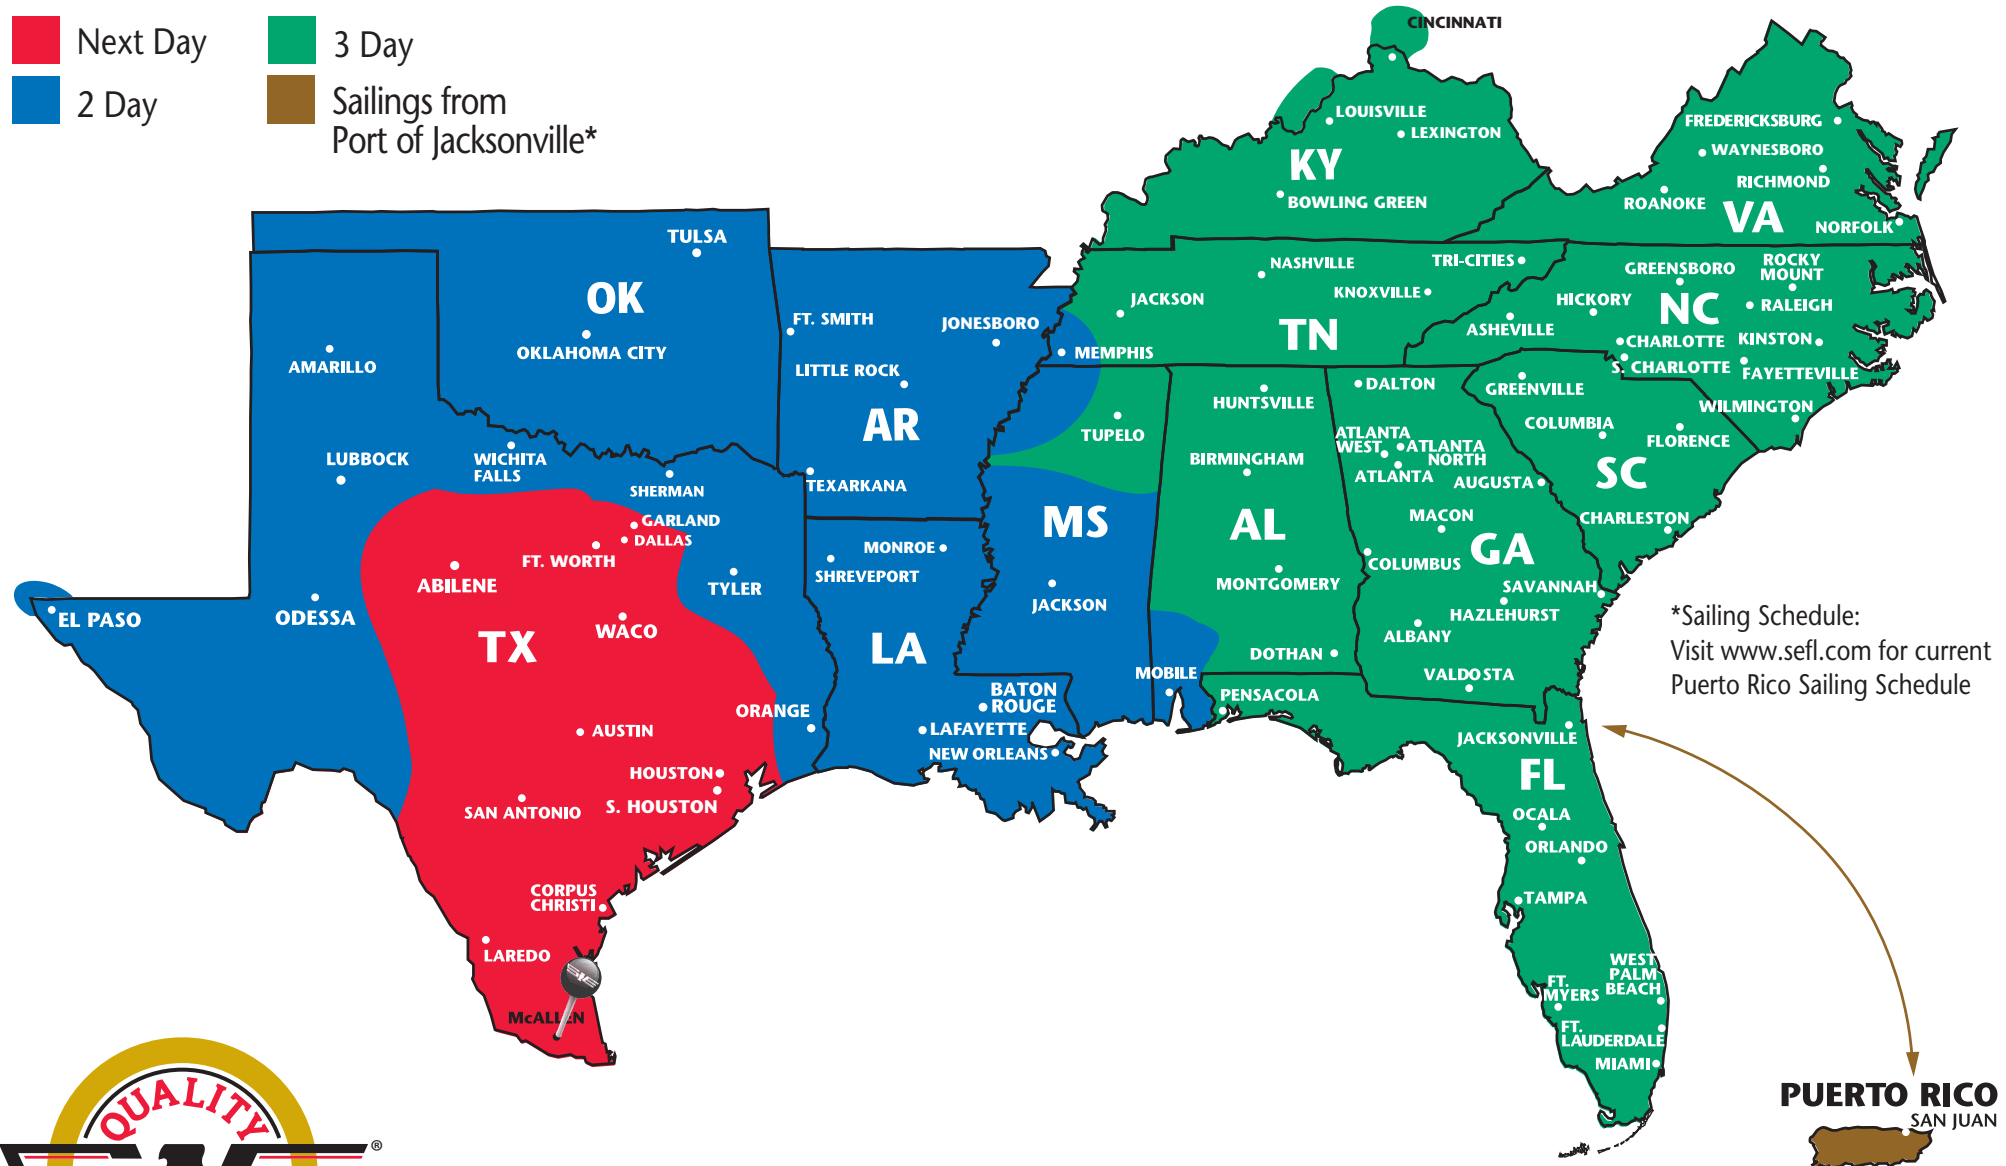

SOUTHEASTERN FREIGHT LINES TRANSIT TIMES

McALLEN, TEXAS

- Next Day
- 3 Day
- 2 Day
- Sailings from Port of Jacksonville*

*Sailing Schedule:
Visit www.sefl.com for current
Puerto Rico Sailing Schedule

SOUTHEASTERN FREIGHT LINES

1800 N Vo Tech Drive ■ Weslaco, TX 78596 ■ 956-968-3080 ■ 866-390-7335 ■ 956-968-3815 FAX
FOR GUARANTEED SERVICES 866-733-5733 ■ www.sefl.com

Some outlying zips may require additional day(s) transit. Refer to www.sefl.com for exact transit times.