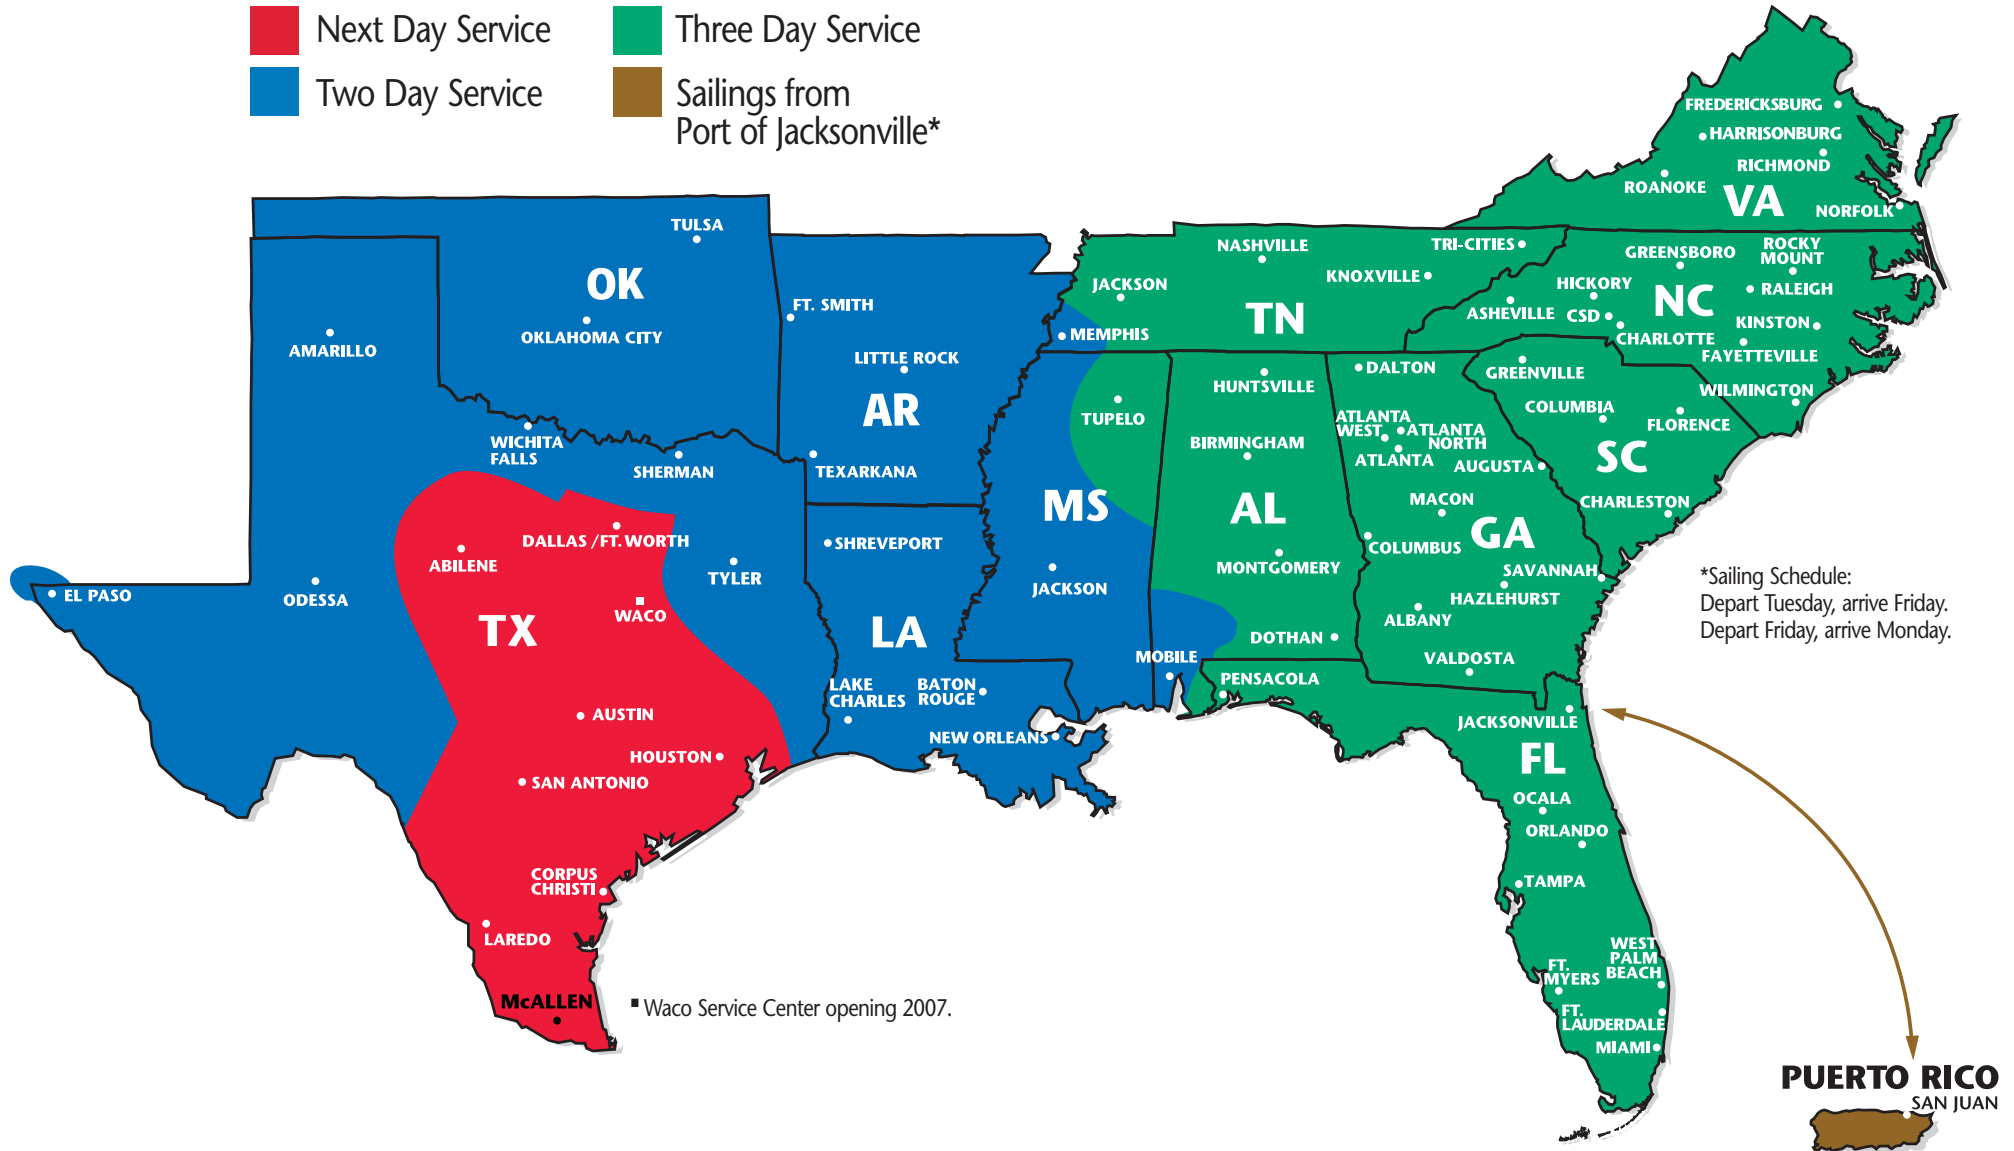

SOUTHEASTERN FREIGHT LINES TRANSIT TIMES

McALLEN, TEXAS

- Next Day Service
- Two Day Service
- Three Day Service
- Sailings from Port of Jacksonville*

SOUTHEASTERN FREIGHT LINES

301 E. Beech Avenue ■ McAllen, TX 78501 ■ 956-661-9130 ■ 866-390-7335 ■ 956-661-9160 FAX
 FOR GUARANTEED SERVICES 866-733-5733 ■ www.sefl.com