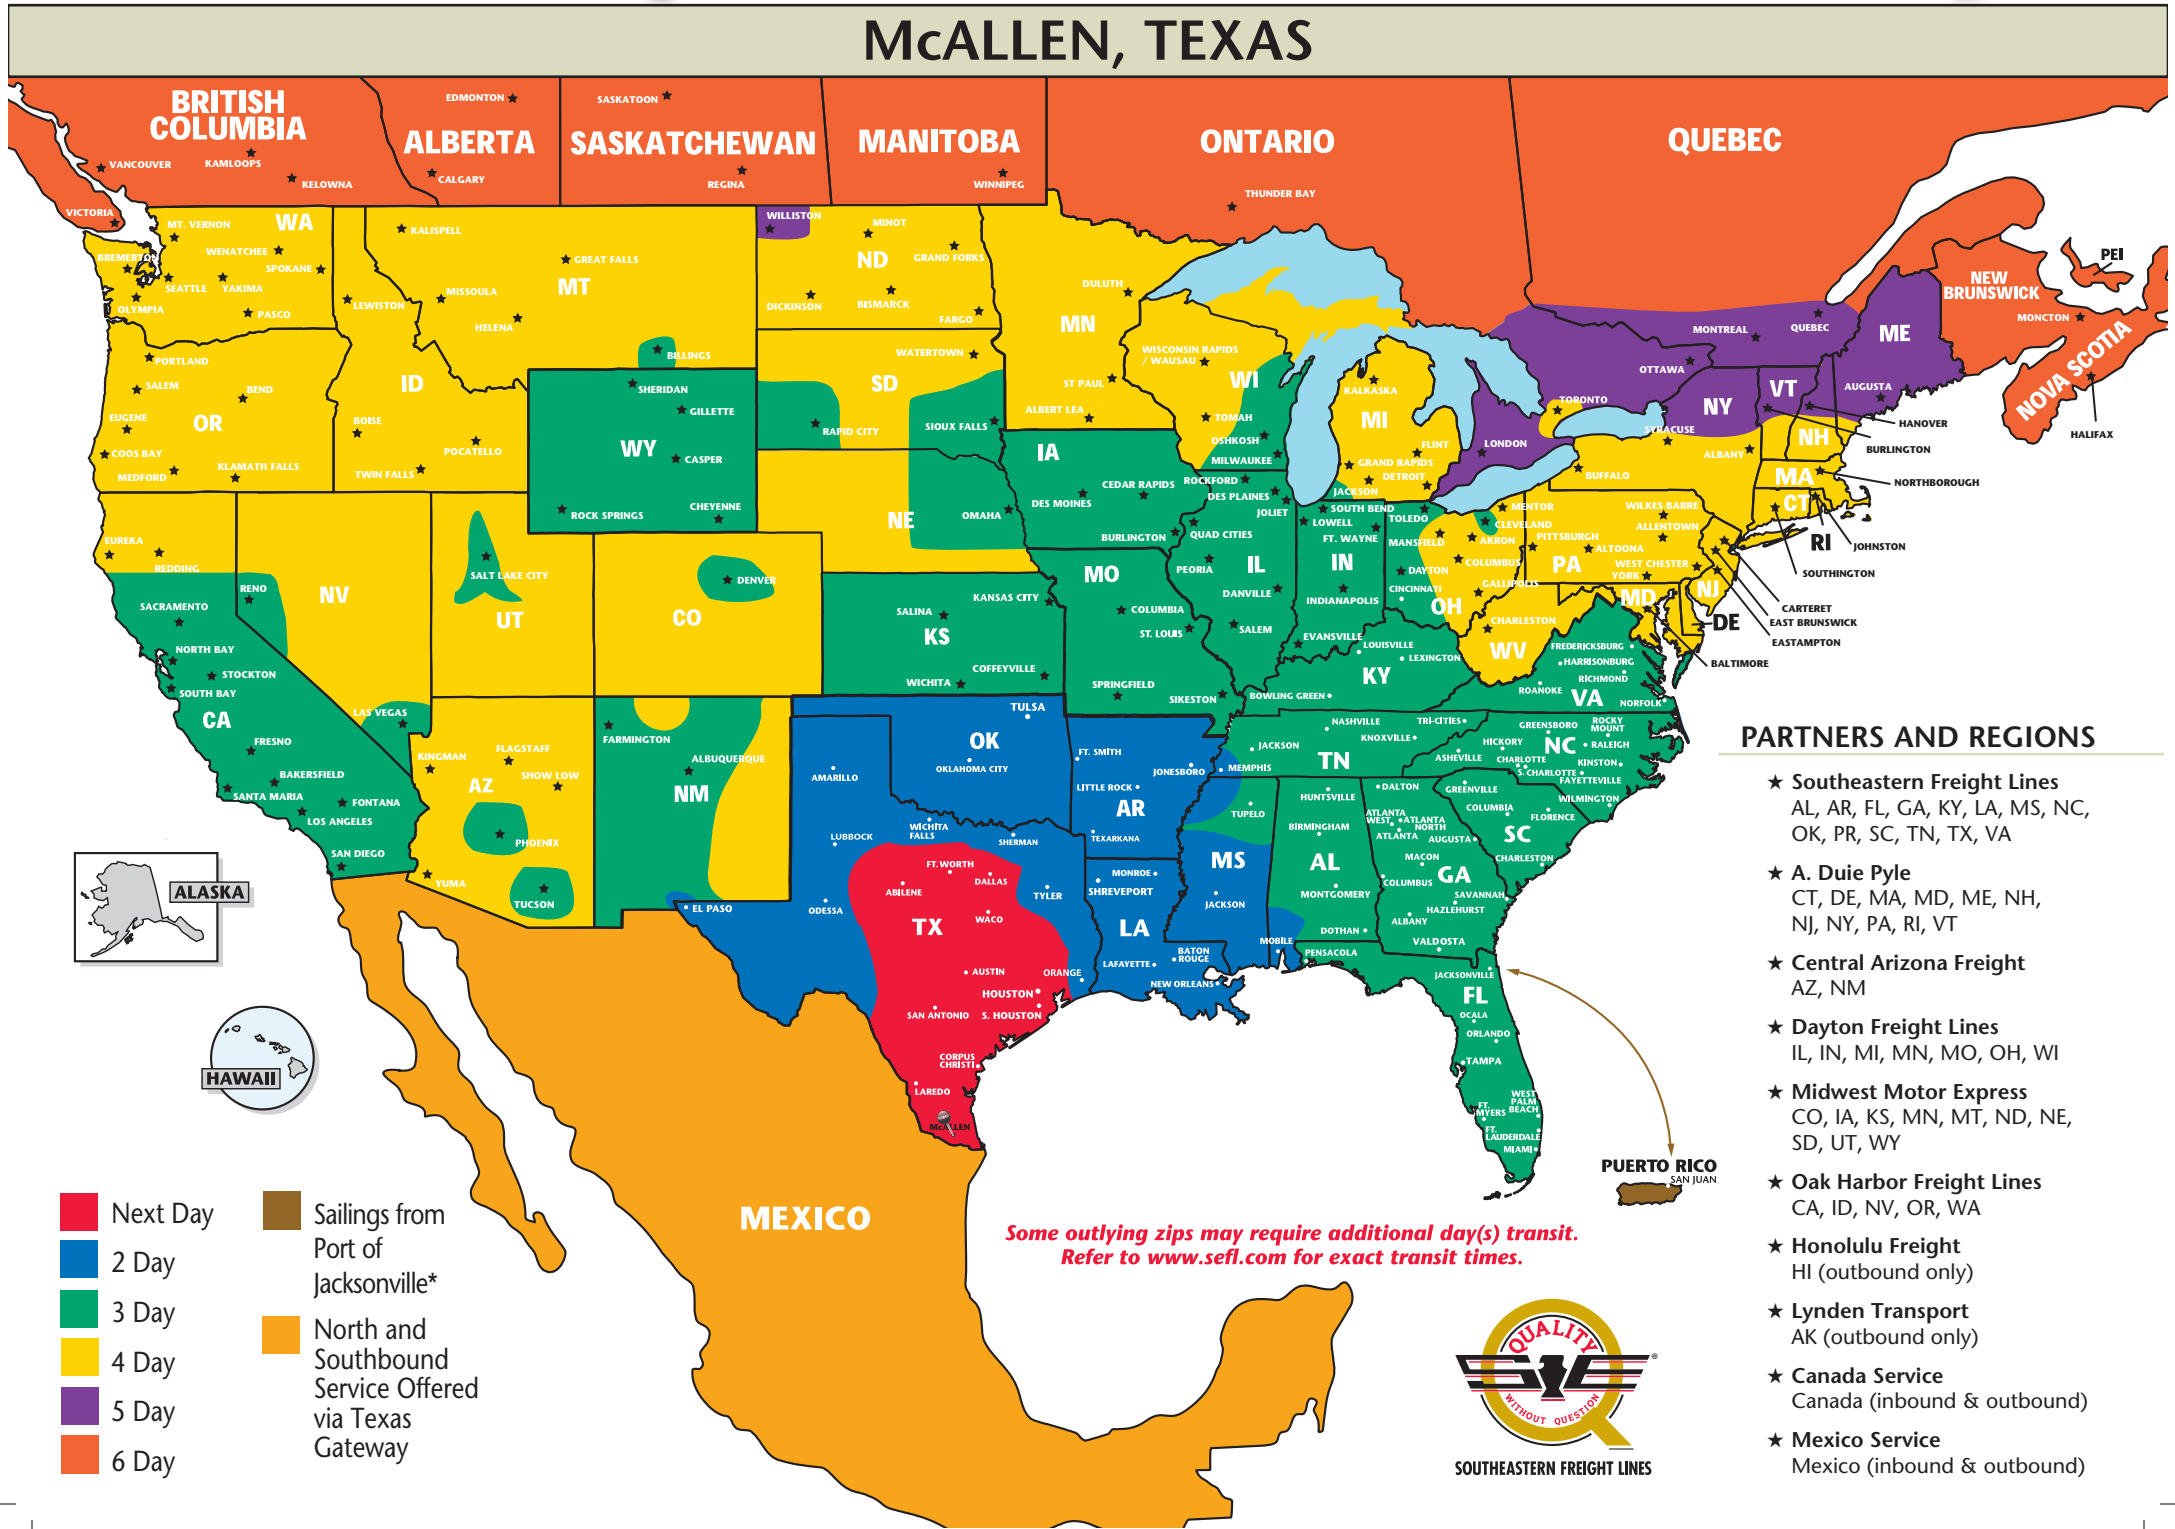

The Most Dependable North American Coverage

McALLEN, TEXAS

PARTNERS AND REGIONS

- ★ **Southeastern Freight Lines**
AL, AR, FL, GA, KY, LA, MS, NC, OK, PR, SC, TN, TX, VA
- ★ **A. Duie Pyle**
CT, DE, MA, MD, ME, NH, NJ, NY, PA, RI, VT
- ★ **Central Arizona Freight**
AZ, NM
- ★ **Dayton Freight Lines**
IL, IN, MI, MN, MO, OH, WI
- ★ **Midwest Motor Express**
CO, IA, KS, MN, MT, ND, NE, SD, UT, WY
- ★ **Oak Harbor Freight Lines**
CA, ID, NV, OR, WA
- ★ **Honolulu Freight**
HI (outbound only)
- ★ **Lynden Transport**
AK (outbound only)
- ★ **Canada Service**
Canada (inbound & outbound)
- ★ **Mexico Service**
Mexico (inbound & outbound)

SOUTHEASTERN FREIGHT LINES TRANSIT TIMES

McALLEN, TEXAS

- Next Day
- 3 Day
- 2 Day
- Sailings from Port of Jacksonville*

*Sailing Schedule:
Visit www.sefl.com for current
Puerto Rico Sailing Schedule

SOUTHEASTERN FREIGHT LINES