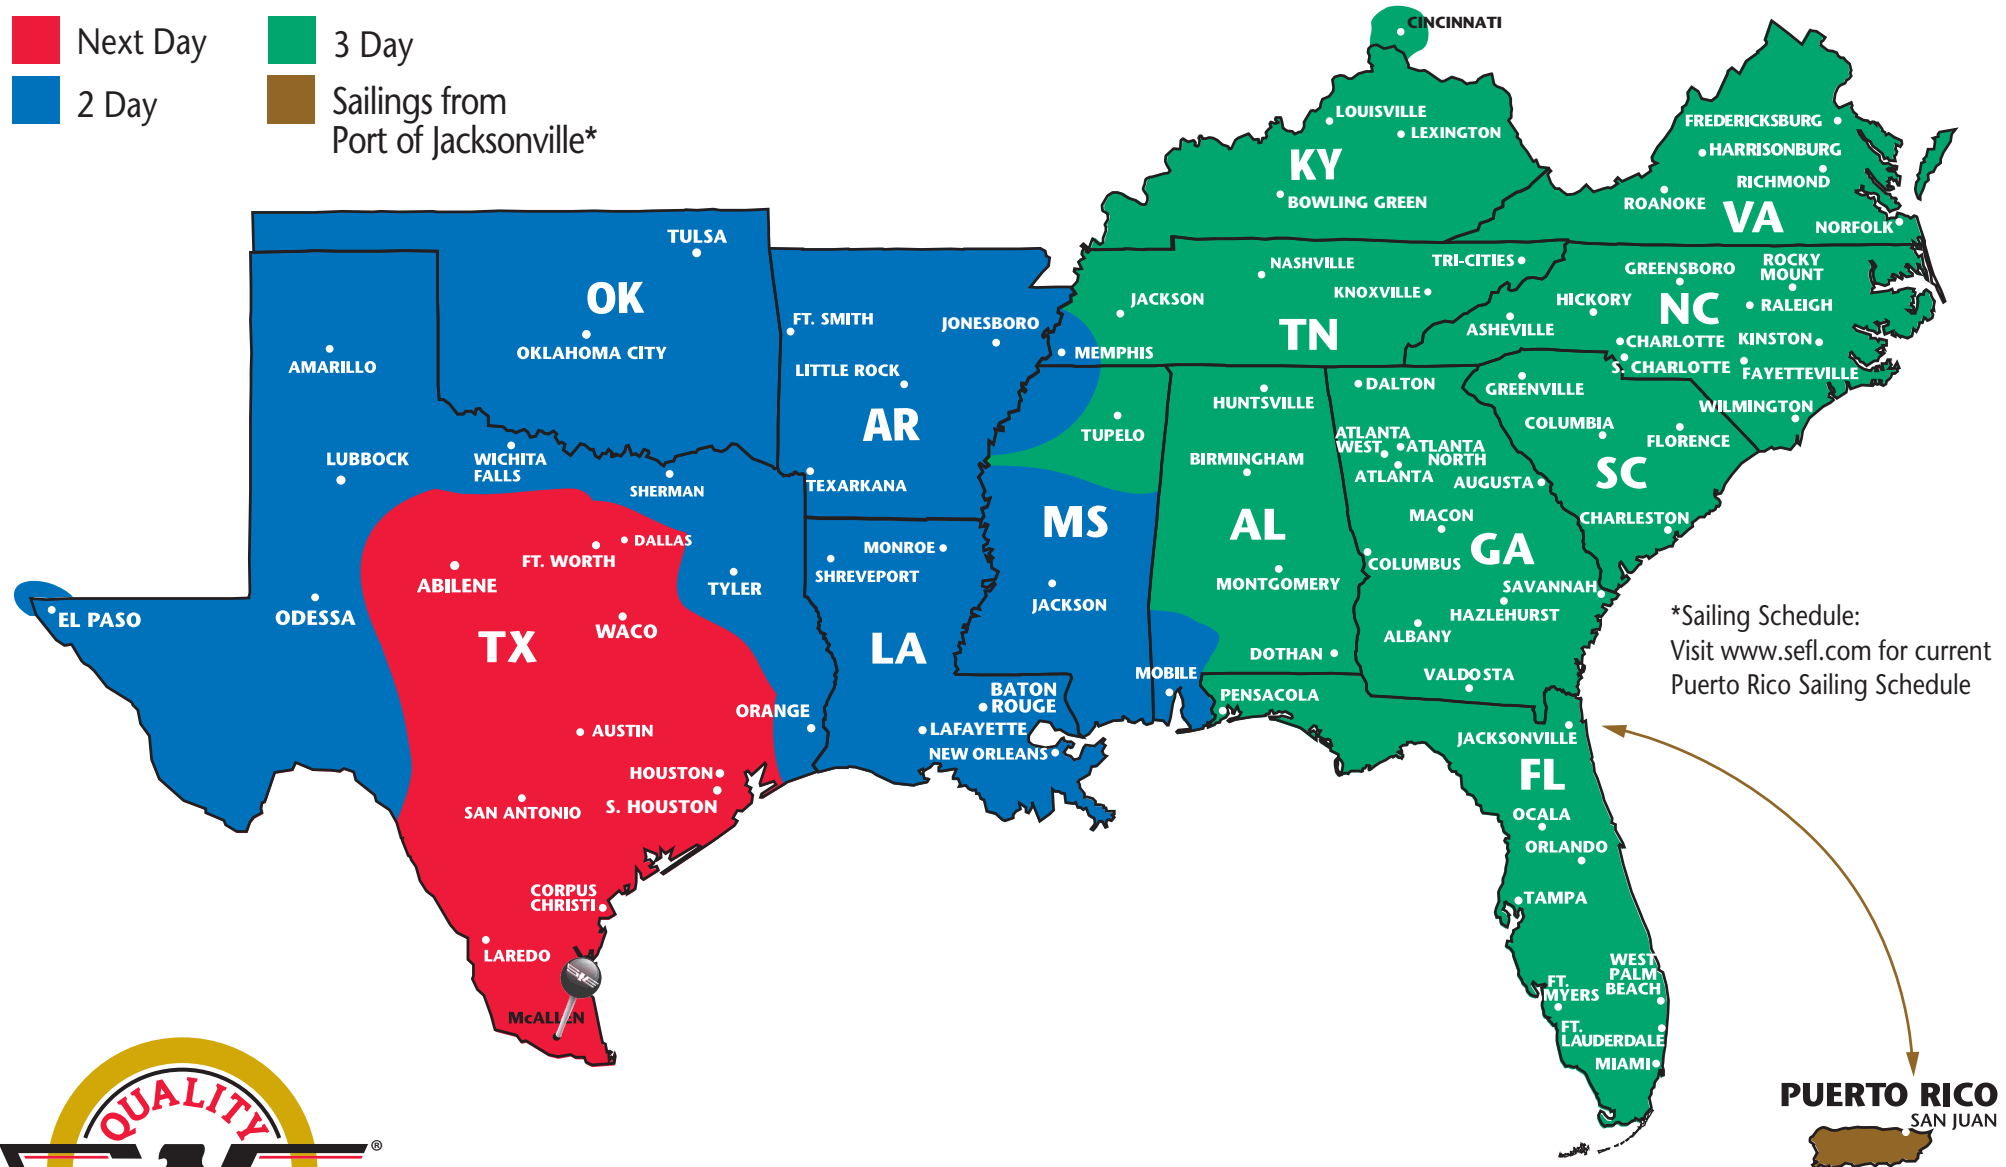

The Most Dependable North American Coverage

McALLEN, TEXAS

PARTNERS AND REGIONS

- ★ **Southeastern Freight Lines**
AL, AR, FL, GA, KY, LA, MS, NC, OK, PR, SC, TN, TX, VA
- ★ **A. Duie Pyle**
CT, DE, MA, MD, ME, NH, NJ, NY, PA, RI, VT
- ★ **Central Arizona Freight**
AZ, NM
- ★ **Dayton Freight Lines**
IL, IN, MI, MN, MO, OH, WI
- ★ **Midwest Motor Express**
CO, IA, KS, MN, MT, ND, NE, SD, UT, WY
- ★ **Oak Harbor Freight Lines**
CA, ID, NV, OR, WA
- ★ **Honolulu Freight**
HI (outbound only)
- ★ **Lynden Transport**
AK (outbound only)
- ★ **Canada Service**
Canada (inbound & outbound)
- ★ **Mexico Service**
Mexico (inbound & outbound)

SOUTHEASTERN FREIGHT LINES TRANSIT TIMES

McALLEN, TEXAS

- Next Day
- 3 Day
- 2 Day
- Sailings from Port of Jacksonville*

*Sailing Schedule:
Visit www.sefl.com for current
Puerto Rico Sailing Schedule

SOUTHEASTERN FREIGHT LINES