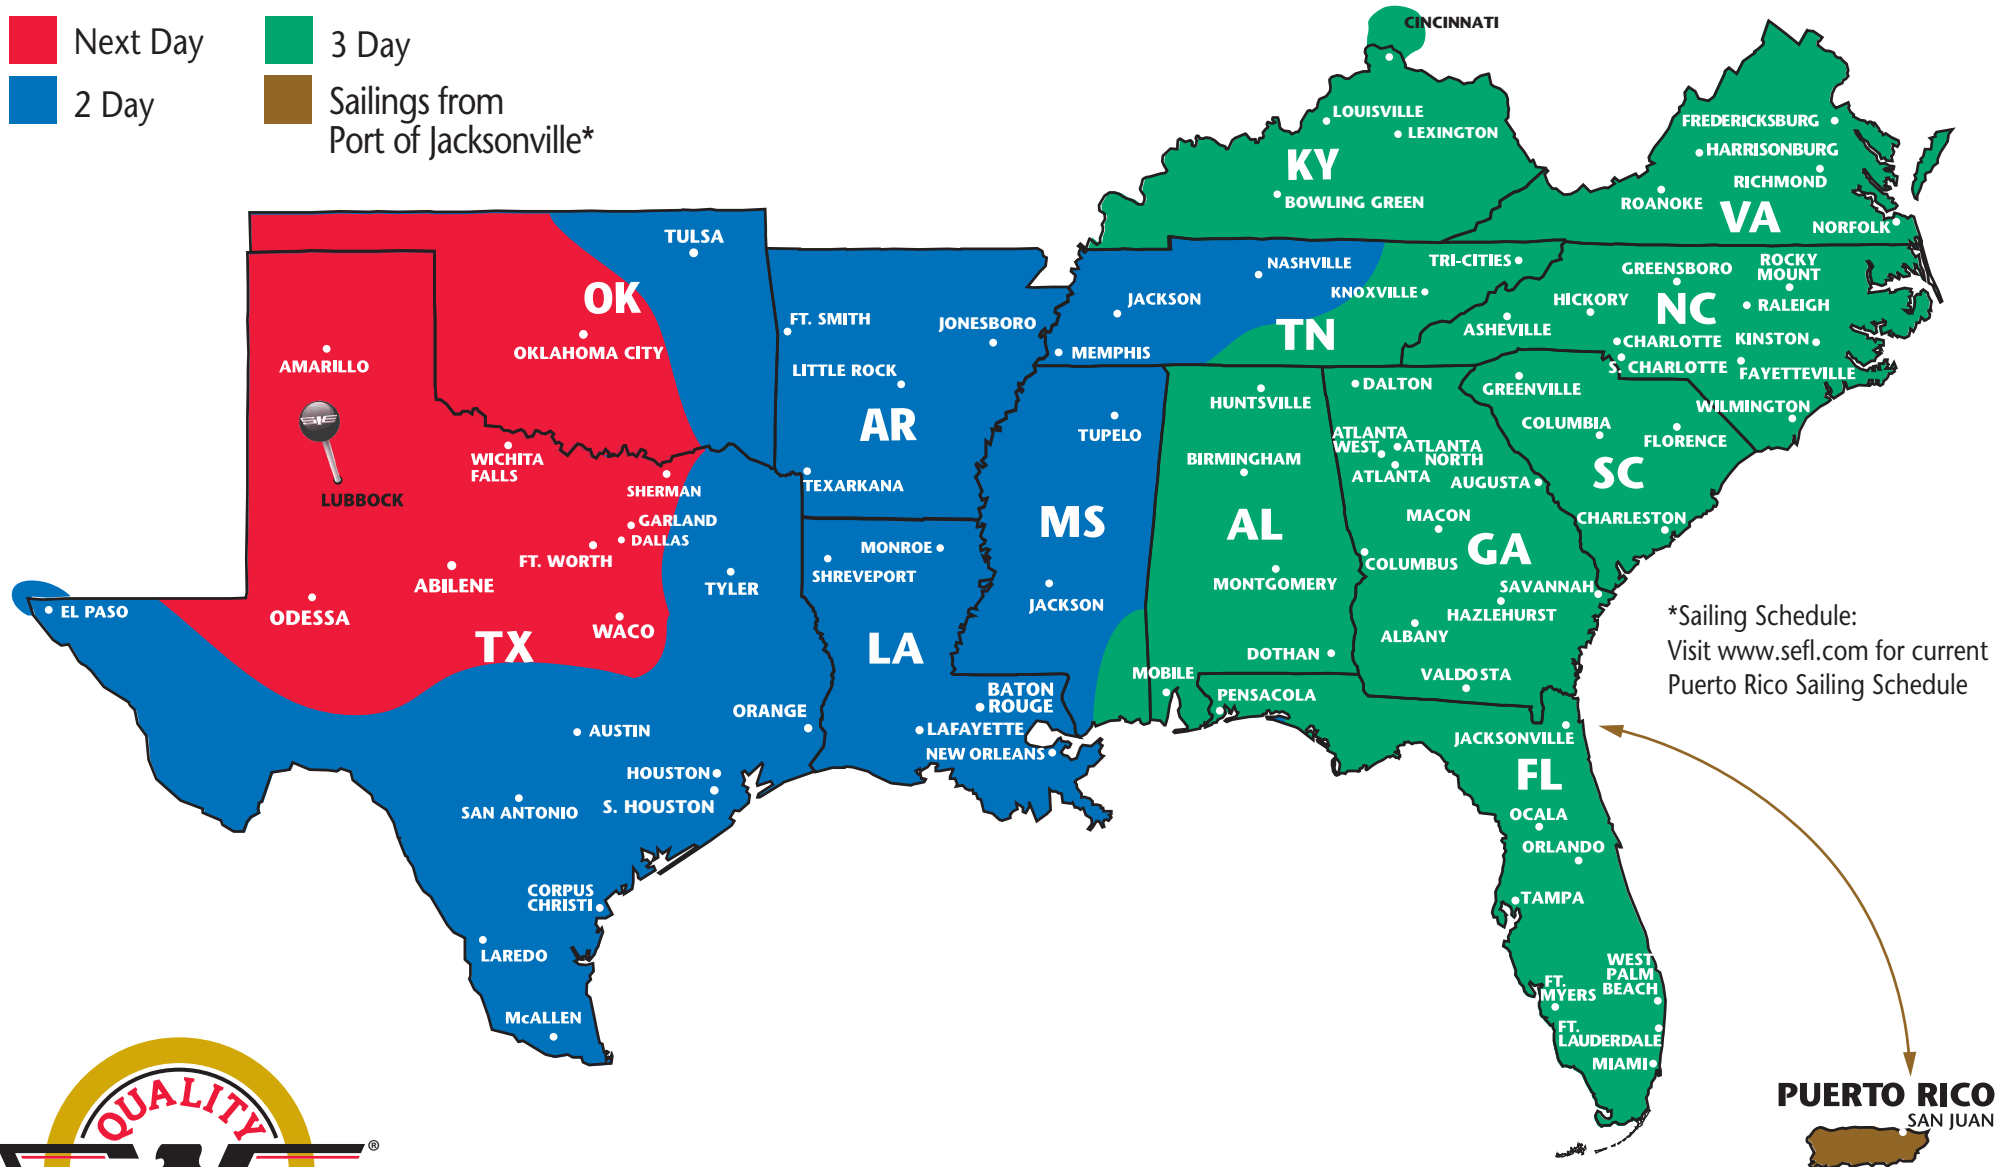

# The Most Dependable North American Coverage

LUBBOCK, TEXAS

## PARTNERS AND REGIONS

- ★ **Southeastern Freight Lines**  
AL, AR, FL, GA, KY, LA, MS, NC, OK, PR, SC, TN, TX, VA
- ★ **A. Duie Pyle**  
CT, DE, MA, MD, ME, NH, NJ, NY, PA, RI, VT
- ★ **Central Arizona Freight**  
AZ, NM
- ★ **Dayton Freight Lines**  
IL, IN, MI, MN, MO, OH, WI
- ★ **Midwest Motor Express**  
CO, IA, KS, MN, MT, ND, NE, SD, UT, WY
- ★ **Oak Harbor Freight Lines**  
CA, ID, NV, OR, WA
- ★ **Honolulu Freight**  
HI (outbound only)
- ★ **Lynden Transport**  
AK (outbound only)
- ★ **Canada Service**  
Canada (inbound & outbound)
- ★ **Mexico Service**  
Mexico (inbound & outbound)

# SOUTHEASTERN FREIGHT LINES TRANSIT TIMES

## LUBBOCK, TEXAS

■ Next Day  
■ 2 Day

■ 3 Day  
■ Sailings from Port of Jacksonville\*

\*Sailing Schedule:  
Visit [www.sefl.com](http://www.sefl.com) for current  
Puerto Rico Sailing Schedule

**SOUTHEASTERN FREIGHT LINES**