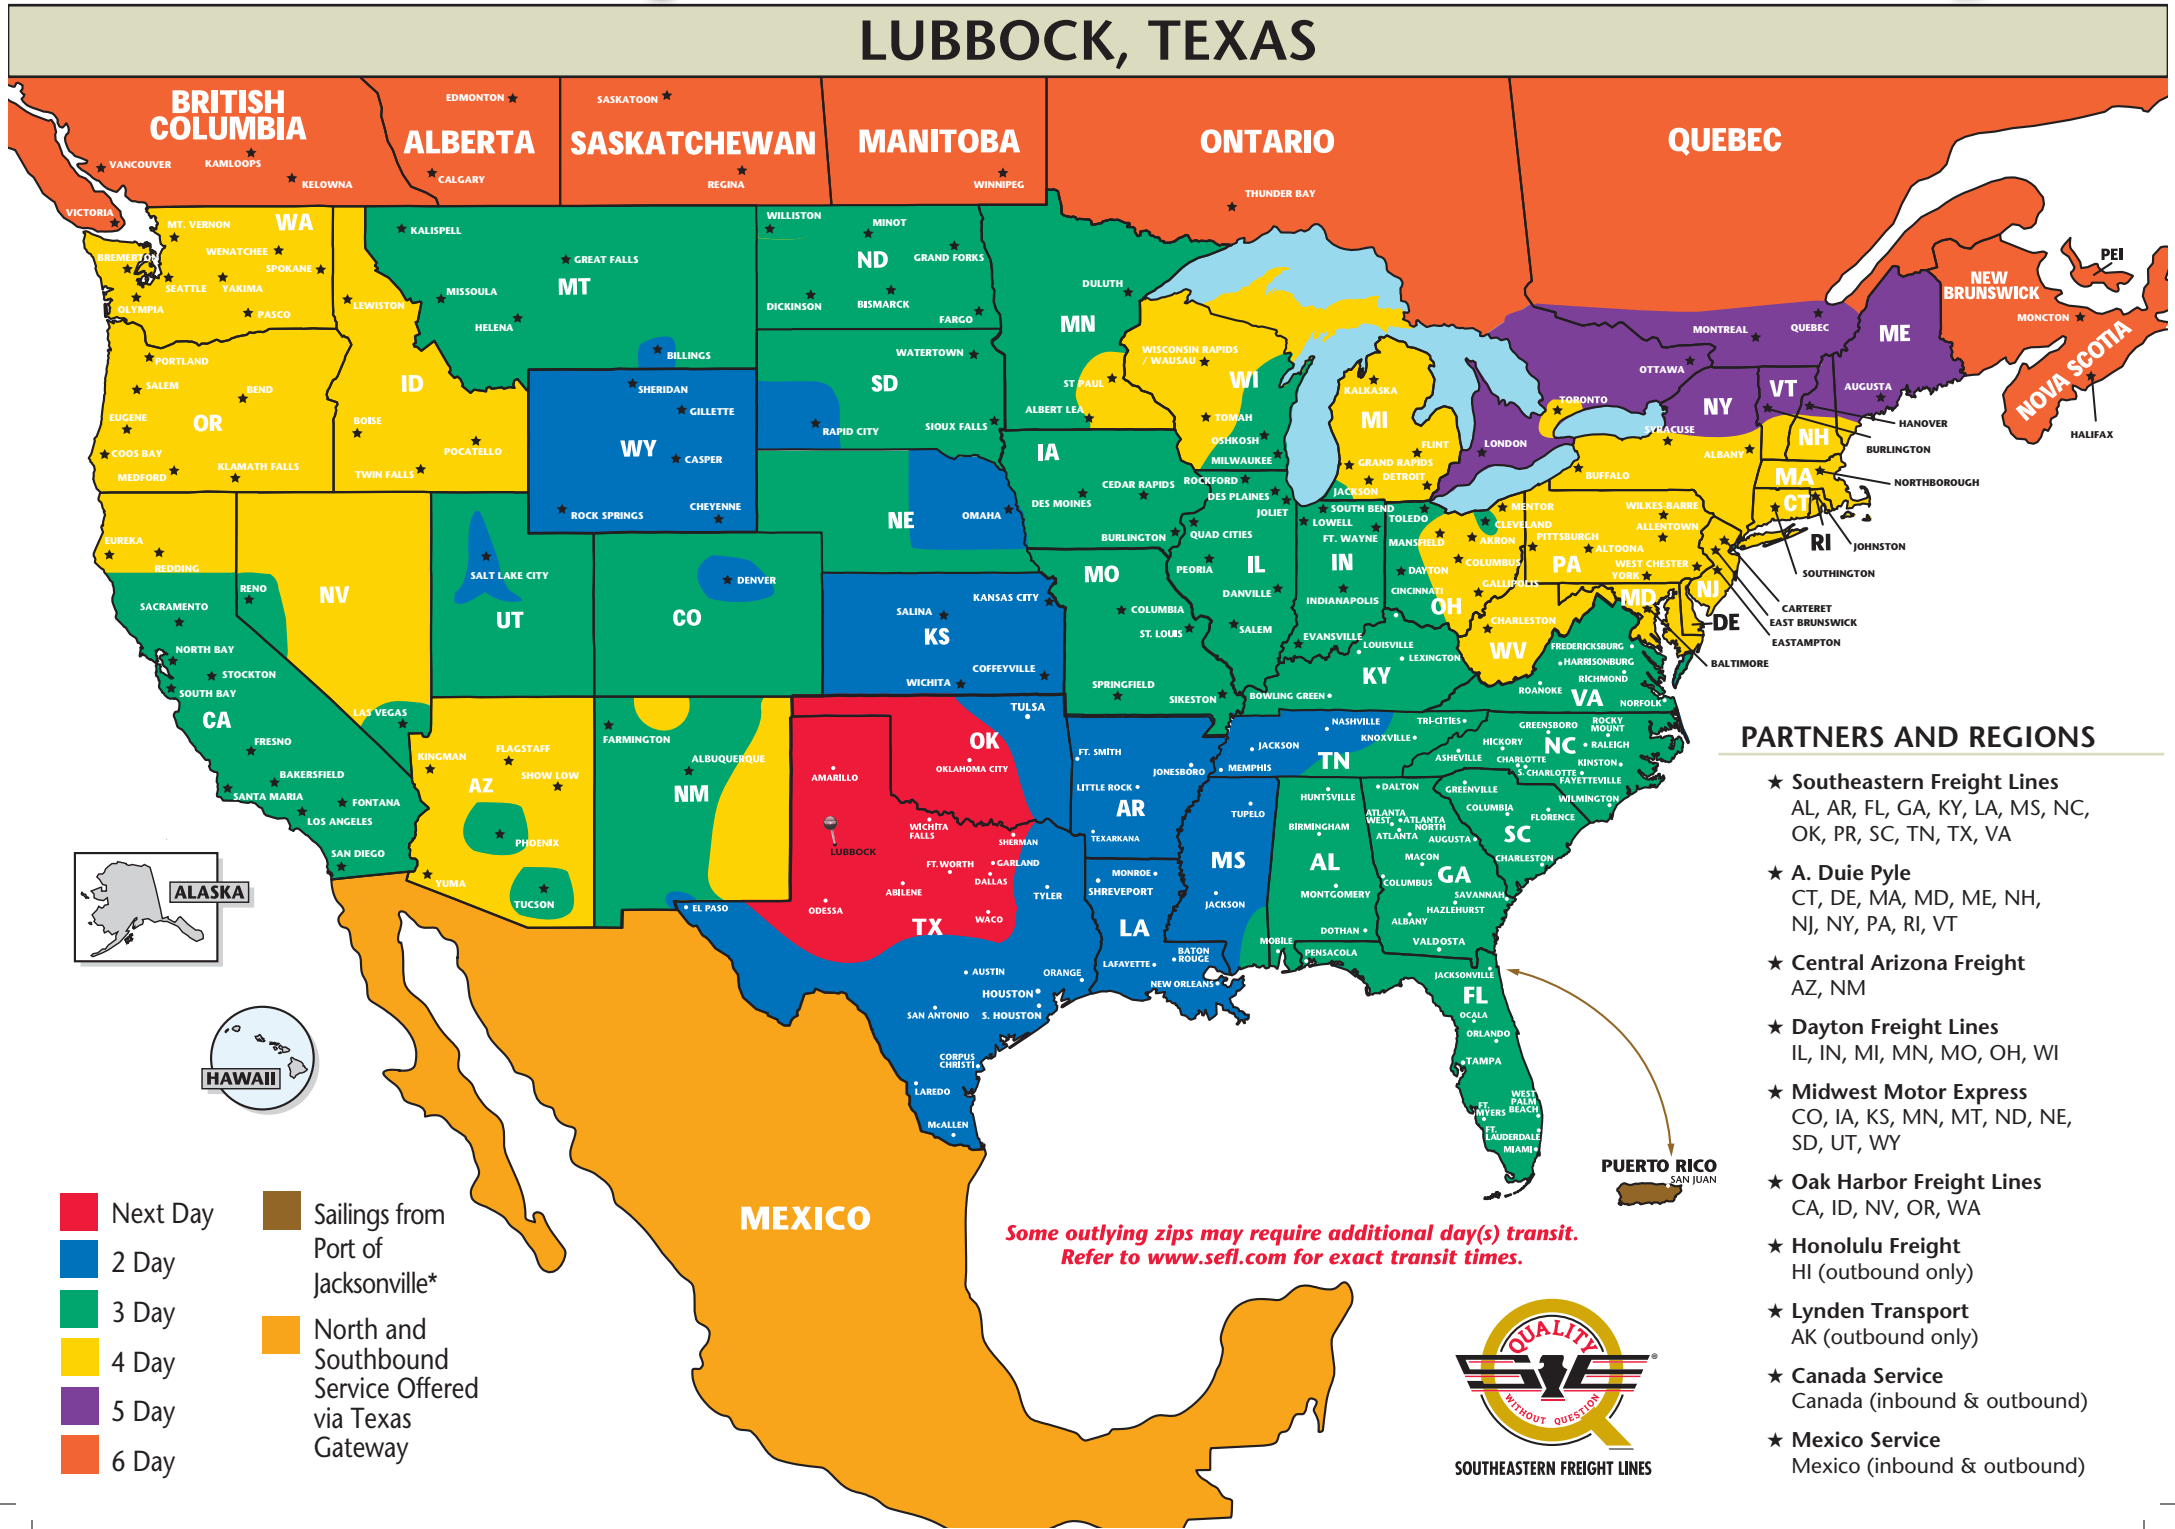

# The Most Dependable North American Coverage

LUBBOCK, TEXAS

## PARTNERS AND REGIONS

- ★ **Southeastern Freight Lines**  
AL, AR, FL, GA, KY, LA, MS, NC, OK, PR, SC, TN, TX, VA
- ★ **A. Duie Pyle**  
CT, DE, MA, MD, ME, NH, NJ, NY, PA, RI, VT
- ★ **Central Arizona Freight**  
AZ, NM
- ★ **Dayton Freight Lines**  
IL, IN, MI, MN, MO, OH, WI
- ★ **Midwest Motor Express**  
CO, IA, KS, MN, MT, ND, NE, SD, UT, WY
- ★ **Oak Harbor Freight Lines**  
CA, ID, NV, OR, WA
- ★ **Honolulu Freight**  
HI (outbound only)
- ★ **Lynden Transport**  
AK (outbound only)
- ★ **Canada Service**  
Canada (inbound & outbound)
- ★ **Mexico Service**  
Mexico (inbound & outbound)

# SOUTHEASTERN FREIGHT LINES TRANSIT TIMES

## LUBBOCK, TEXAS

■ Next Day  
■ 2 Day

■ 3 Day  
■ Sailings from Port of Jacksonville\*

\*Sailing Schedule:  
Visit [www.sefl.com](http://www.sefl.com) for current  
Puerto Rico Sailing Schedule

**SOUTHEASTERN FREIGHT LINES**