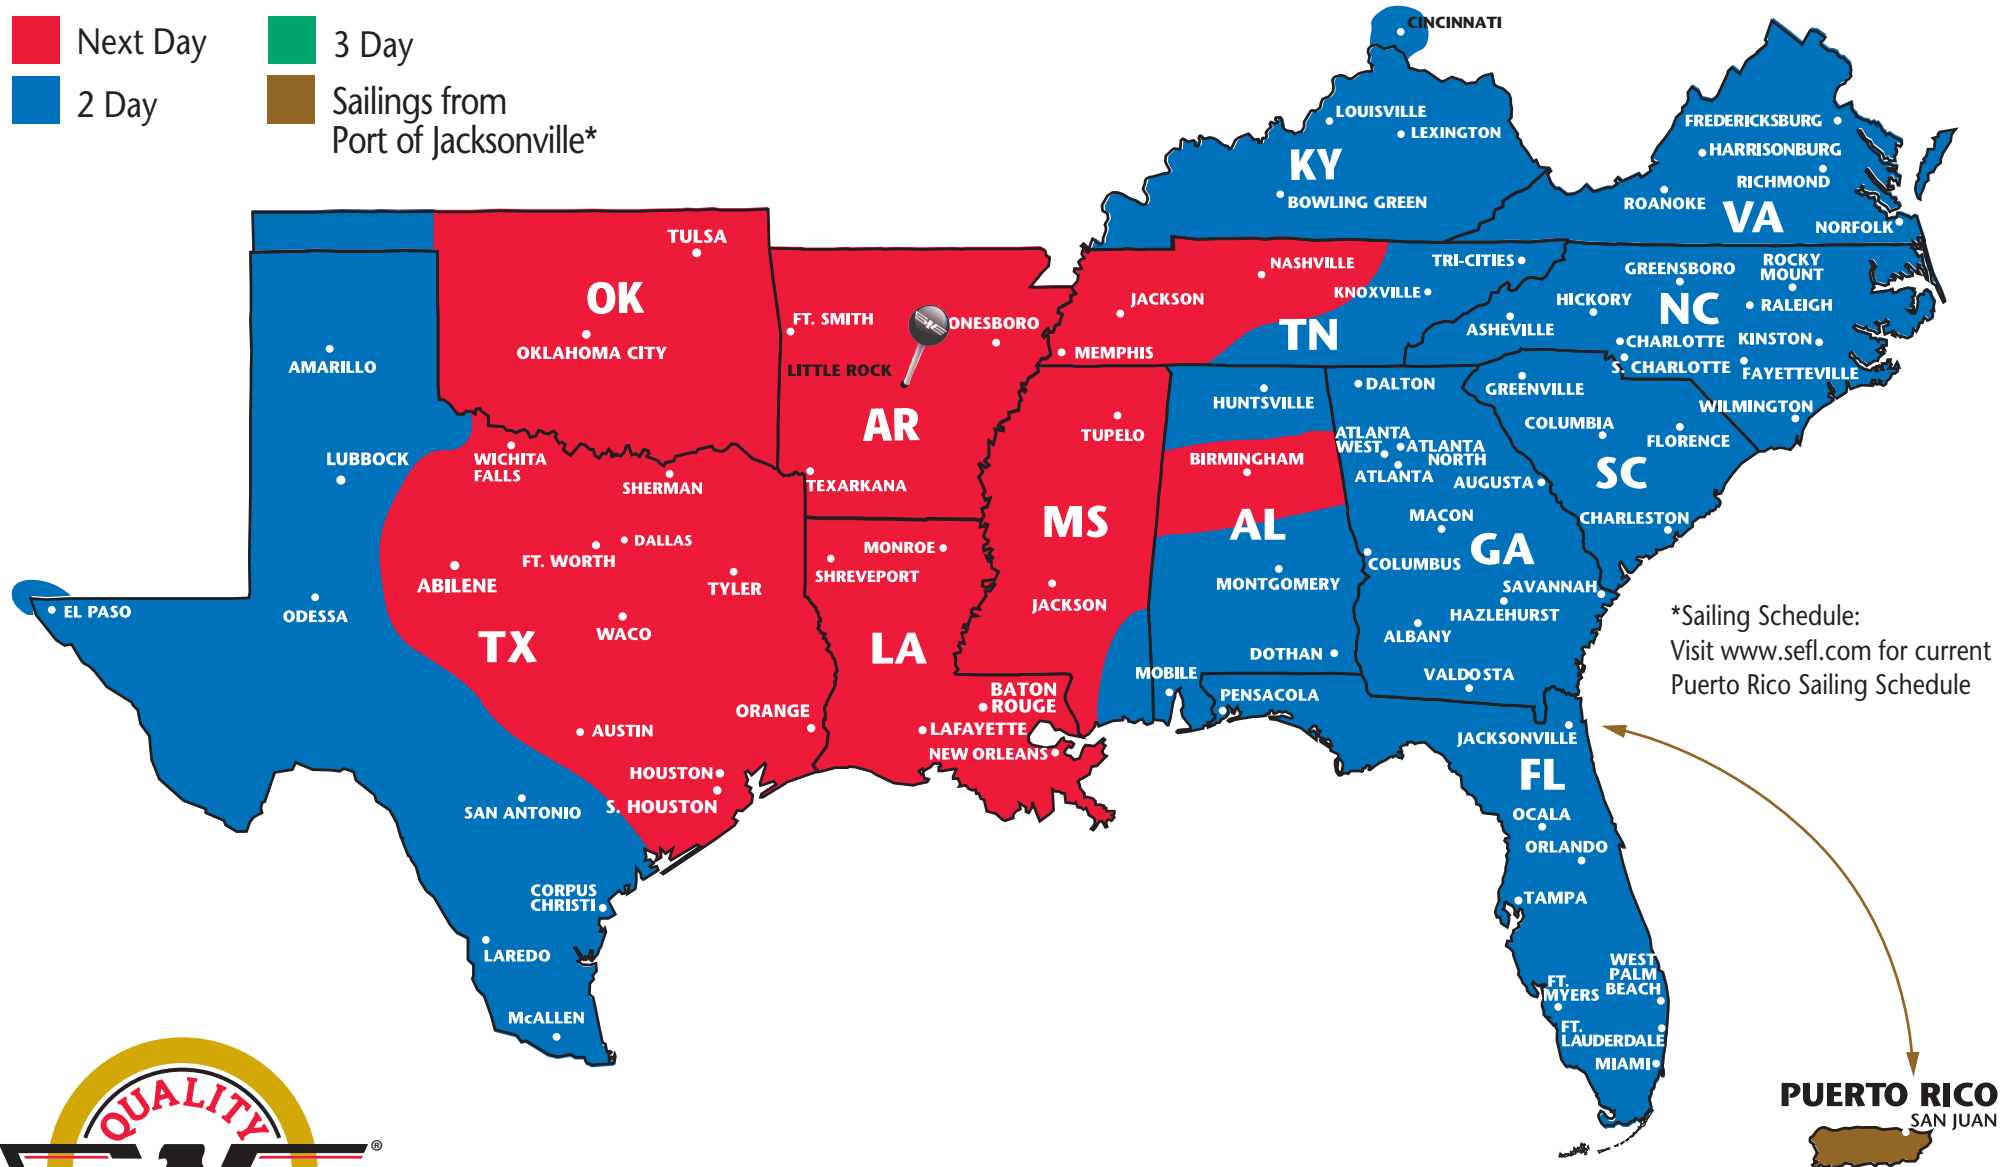

The Most Dependable North American Coverage

LITTLE ROCK, ARKANSAS

PARTNERS AND REGIONS

- ★ **Southeastern Freight Lines**
AL, AR, FL, GA, KY, LA, MS, NC, OK, PR, SC, TN, TX, VA
- ★ **A. Duie Pyle**
CT, DE, MA, MD, ME, NH, NJ, NY, PA, RI, VT
- ★ **Central Arizona Freight**
AZ, NM
- ★ **Dayton Freight Lines**
IL, IN, MI, MN, MO, OH, WI
- ★ **Midwest Motor Express**
CO, IA, KS, MN, MT, ND, NE, SD, UT, WY
- ★ **Oak Harbor Freight Lines**
CA, ID, NV, OR, WA
- ★ **Honolulu Freight**
HI (outbound only)
- ★ **Lynden Transport**
AK (outbound only)
- ★ **Canada Service**
Canada (inbound & outbound)
- ★ **Mexico Service**
Mexico (inbound & outbound)

SOUTHEASTERN FREIGHT LINES TRANSIT TIMES

LITTLE ROCK, ARKANSAS

- Next Day
- 3 Day
- 2 Day
- Sailings from Port of Jacksonville*

*Sailing Schedule:
Visit www.sefl.com for current
Puerto Rico Sailing Schedule

SOUTHEASTERN FREIGHT LINES

6103 Lindsey Road ■ Little Rock, AR 72206 ■ 501-490-0433 ■ 866-441-7335 ■ 501-490-8626 FAX
FOR GUARANTEED SERVICES 866-733-5733 ■ www.sefl.com

Some outlying zips may require additional day(s) transit. Refer to www.sefl.com for exact transit times.