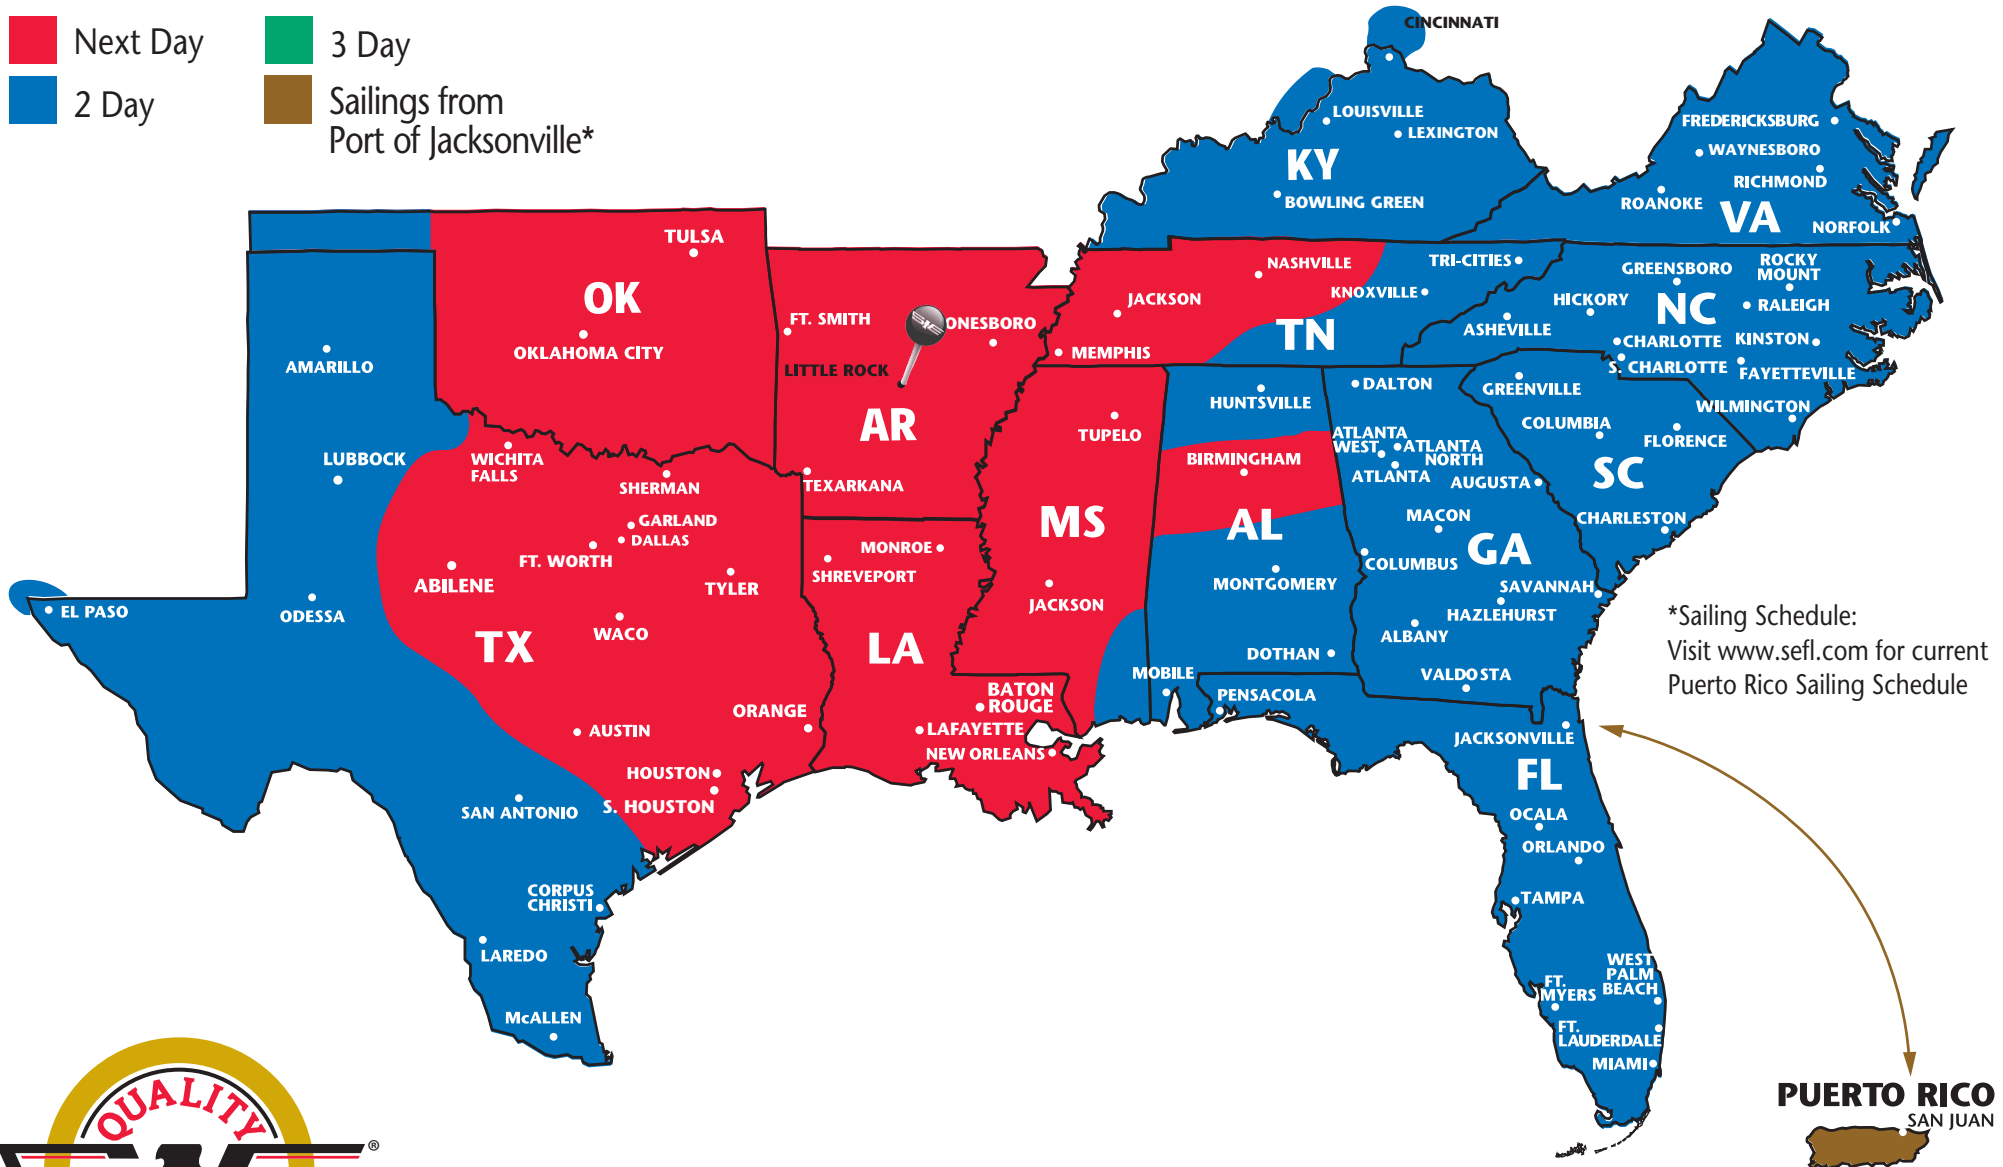

# SOUTHEASTERN FREIGHT LINES TRANSIT TIMES

## LITTLE ROCK, ARKANSAS

- Next Day
- 3 Day
- 2 Day
- Sailings from Port of Jacksonville\*

\*Sailing Schedule:  
Visit [www.sefl.com](http://www.sefl.com) for current  
Puerto Rico Sailing Schedule

**SOUTHEASTERN FREIGHT LINES**