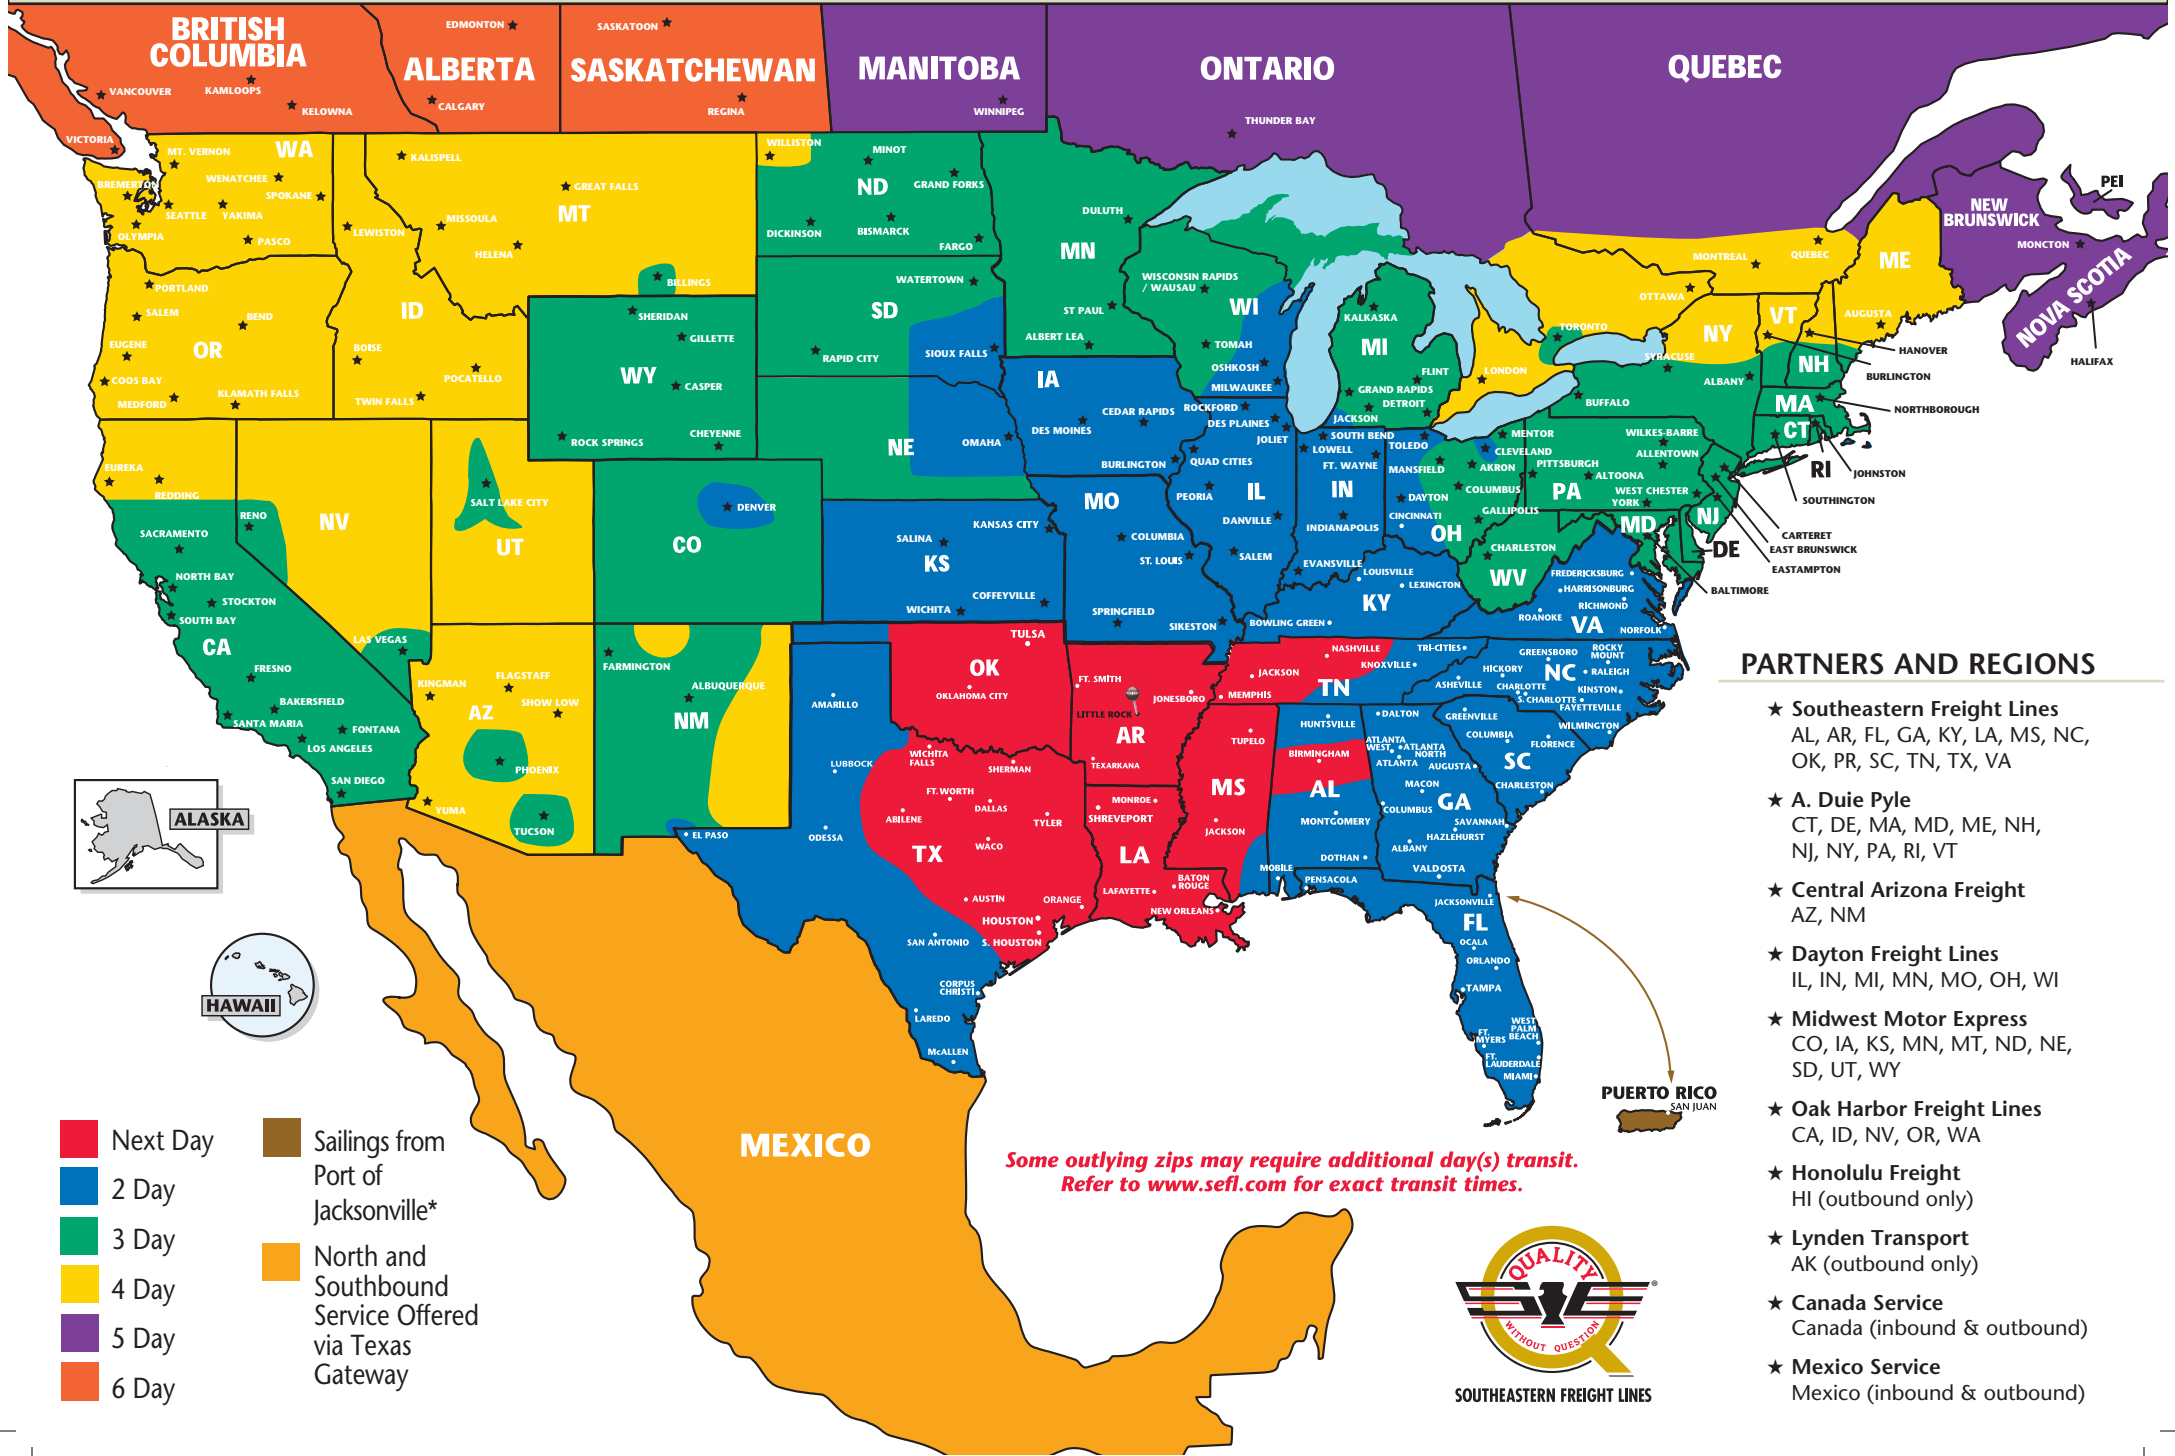

The Most Dependable North American Coverage

LITTLE ROCK, ARKANSAS

PARTNERS AND REGIONS

- ★ **Southeastern Freight Lines**
AL, AR, FL, GA, KY, LA, MS, NC, OK, PR, SC, TN, TX, VA
- ★ **A. Duie Pyle**
CT, DE, MA, MD, ME, NH, NJ, NY, PA, RI, VT
- ★ **Central Arizona Freight**
AZ, NM
- ★ **Dayton Freight Lines**
IL, IN, MI, MN, MO, OH, WI
- ★ **Midwest Motor Express**
CO, IA, KS, MN, MT, ND, NE, SD, UT, WY
- ★ **Oak Harbor Freight Lines**
CA, ID, NV, OR, WA
- ★ **Honolulu Freight**
HI (outbound only)
- ★ **Lynden Transport**
AK (outbound only)
- ★ **Canada Service**
Canada (inbound & outbound)
- ★ **Mexico Service**
Mexico (inbound & outbound)

SOUTHEASTERN FREIGHT LINES TRANSIT TIMES

LITTLE ROCK, ARKANSAS

- Next Day
- 3 Day
- 2 Day
- Sailings from Port of Jacksonville*

*Sailing Schedule:
Visit www.sefl.com for current
Puerto Rico Sailing Schedule

SOUTHEASTERN FREIGHT LINES

6103 Lindsey Road ■ Little Rock, AR 72206 ■ 501-490-0433 ■ 866-441-7335 ■ 501-490-8626 FAX
FOR GUARANTEED SERVICES 866-733-5733 ■ www.sefl.com

Some outlying zips may require additional day(s) transit. Refer to www.sefl.com for exact transit times.