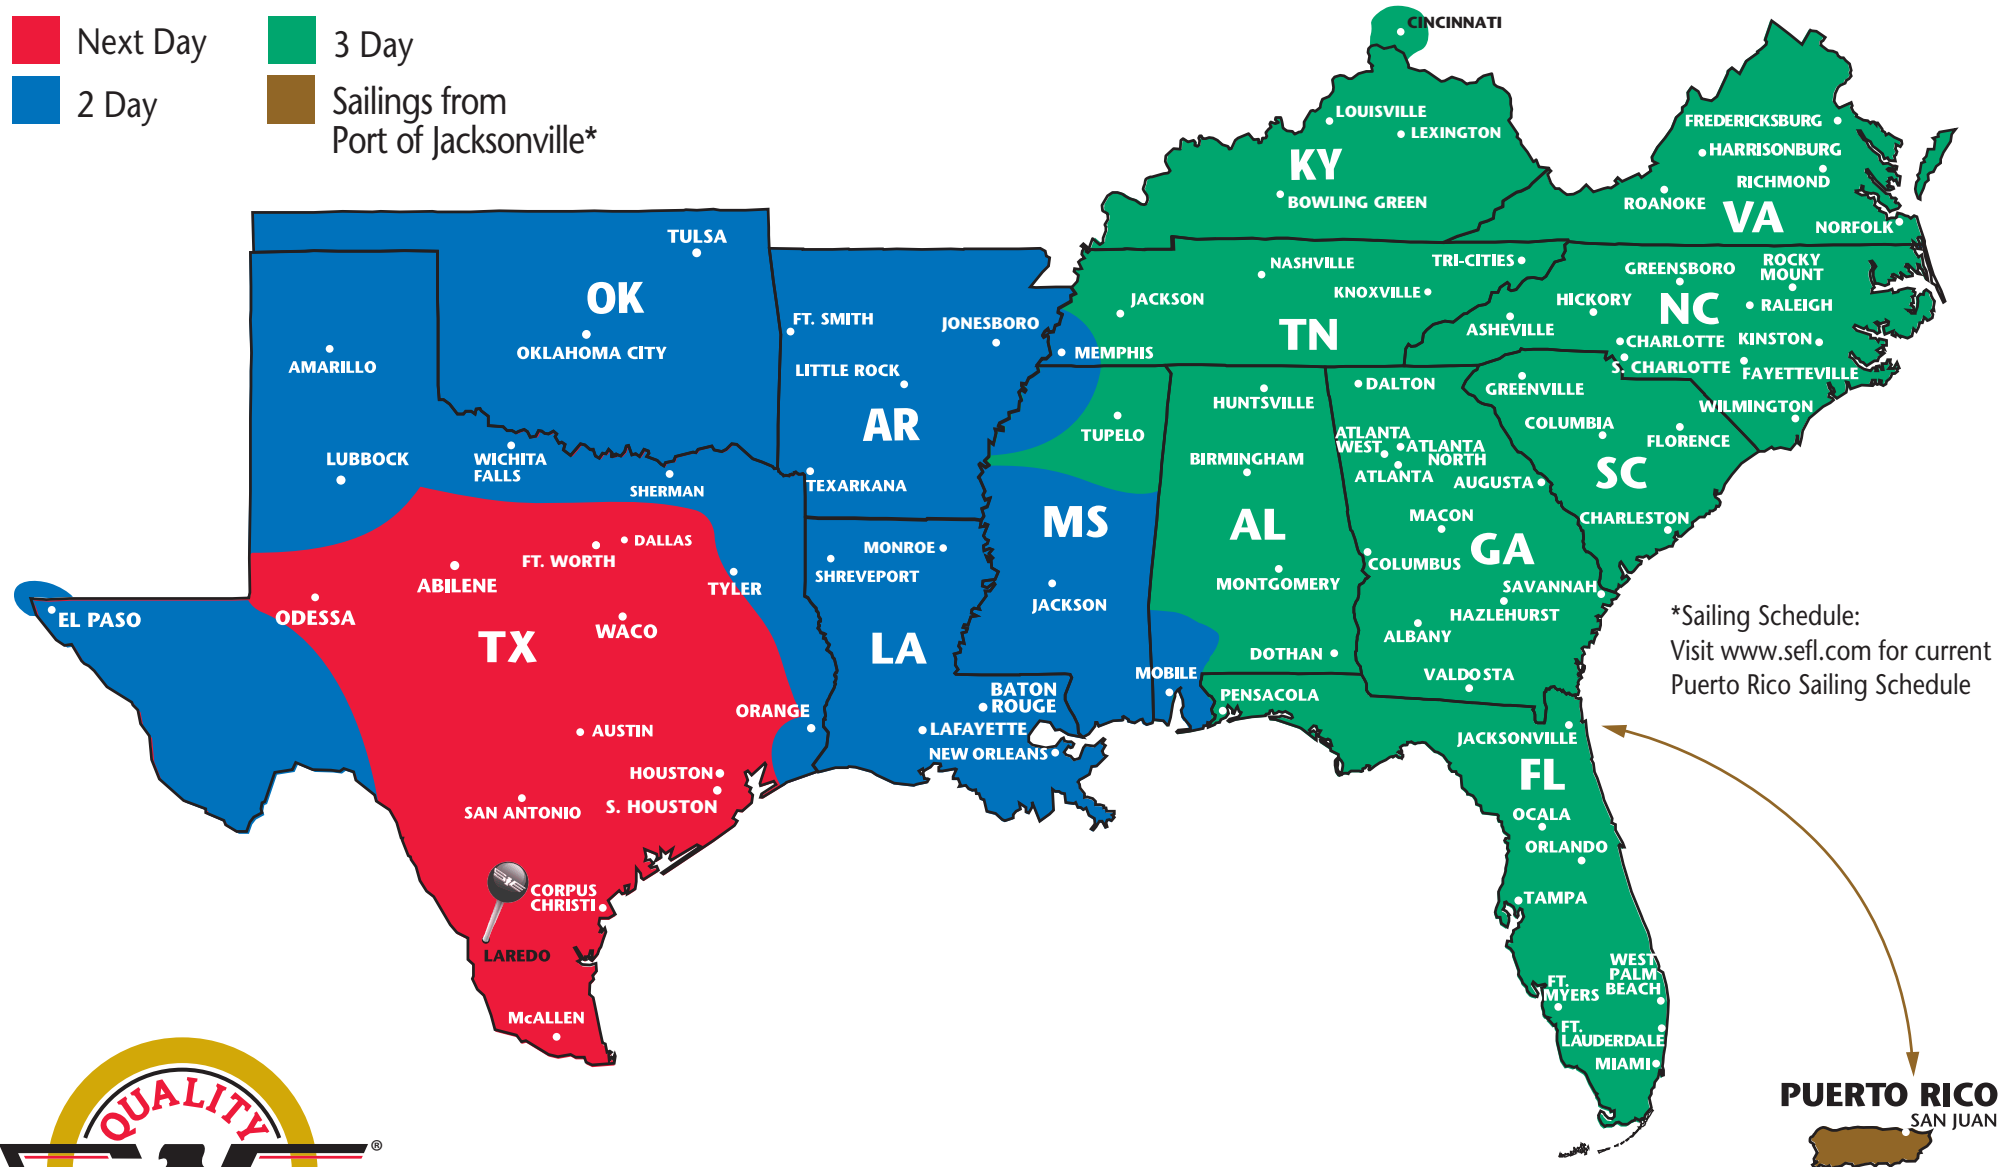

The Most Dependable North American Coverage

LAREDO, TEXAS

PARTNERS AND REGIONS

- ★ **Southeastern Freight Lines**
AL, AR, FL, GA, KY, LA, MS, NC, OK, PR, SC, TN, TX, VA
- ★ **A. Duie Pyle**
CT, DE, MA, MD, ME, NH, NJ, NY, PA, RI, VT
- ★ **Central Arizona Freight**
AZ, NM
- ★ **Dayton Freight Lines**
IL, IN, MI, MN, MO, OH, WI
- ★ **Midwest Motor Express**
CO, IA, KS, MN, MT, ND, NE, SD, UT, WY
- ★ **Oak Harbor Freight Lines**
CA, ID, NV, OR, WA
- ★ **Honolulu Freight**
HI (outbound only)
- ★ **Lynden Transport**
AK (outbound only)
- ★ **Canada Service**
Canada (inbound & outbound)
- ★ **Mexico Service**
Mexico (inbound & outbound)

Some outlying zips may require additional day(s) transit. Refer to www.sefl.com for exact transit times.

- Next Day
- 2 Day
- 3 Day
- 4 Day
- 5 Day
- 6 Day
- Sailings from Port of Jacksonville*
- North and Southbound Service Offered via Texas Gateway

SOUTHEASTERN FREIGHT LINES TRANSIT TIMES

LAREDO, TEXAS

- Next Day
- 3 Day
- 2 Day
- Sailings from Port of Jacksonville*

*Sailing Schedule:
Visit www.sefl.com for current
Puerto Rico Sailing Schedule

SOUTHEASTERN FREIGHT LINES

1657 World Trade Center Loop ■ Laredo, TX 78045 ■ 956-729-1101 ■ 866-391-7335 ■ 956-729-9192 FAX

FOR GUARANTEED SERVICES 866-733-5733 ■ www.sefl.com

Some outlying zips may require additional day(s) transit. Refer to www.sefl.com for exact transit times.