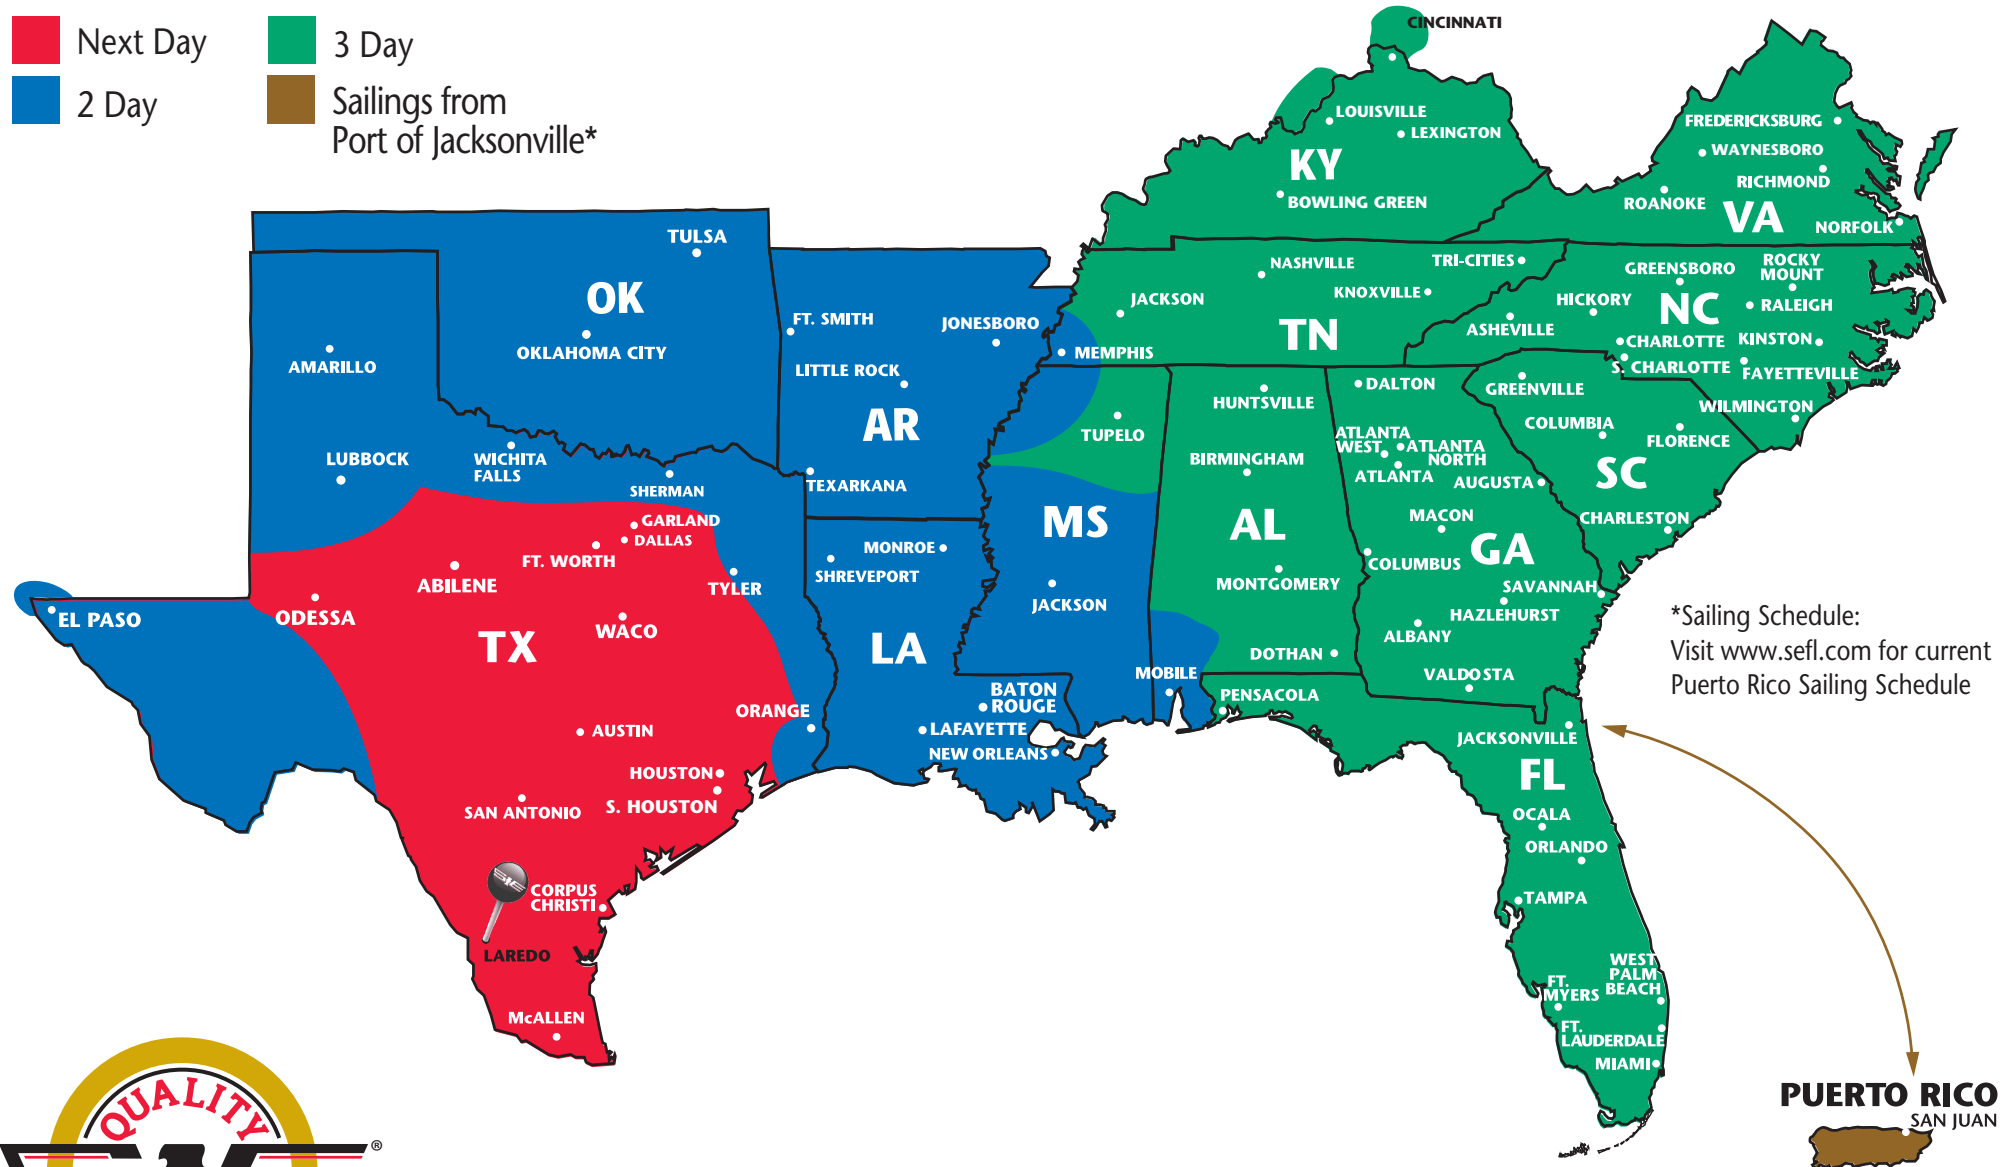

# SOUTHEASTERN FREIGHT LINES TRANSIT TIMES

## LAREDO, TEXAS

- Next Day
- 3 Day
- 2 Day
- Sailings from Port of Jacksonville\*

\*Sailing Schedule:  
Visit [www.sefl.com](http://www.sefl.com) for current  
Puerto Rico Sailing Schedule

**SOUTHEASTERN FREIGHT LINES**

1657 World Trade Center Loop ■ Laredo, TX 78045 ■ 956-729-1101 ■ 866-391-7335 ■ 956-729-9192 FAX

FOR GUARANTEED SERVICES 866-733-5733 ■ [www.sefl.com](http://www.sefl.com)

*Some outlying zips may require additional day(s) transit. Refer to [www.sefl.com](http://www.sefl.com) for exact transit times.*