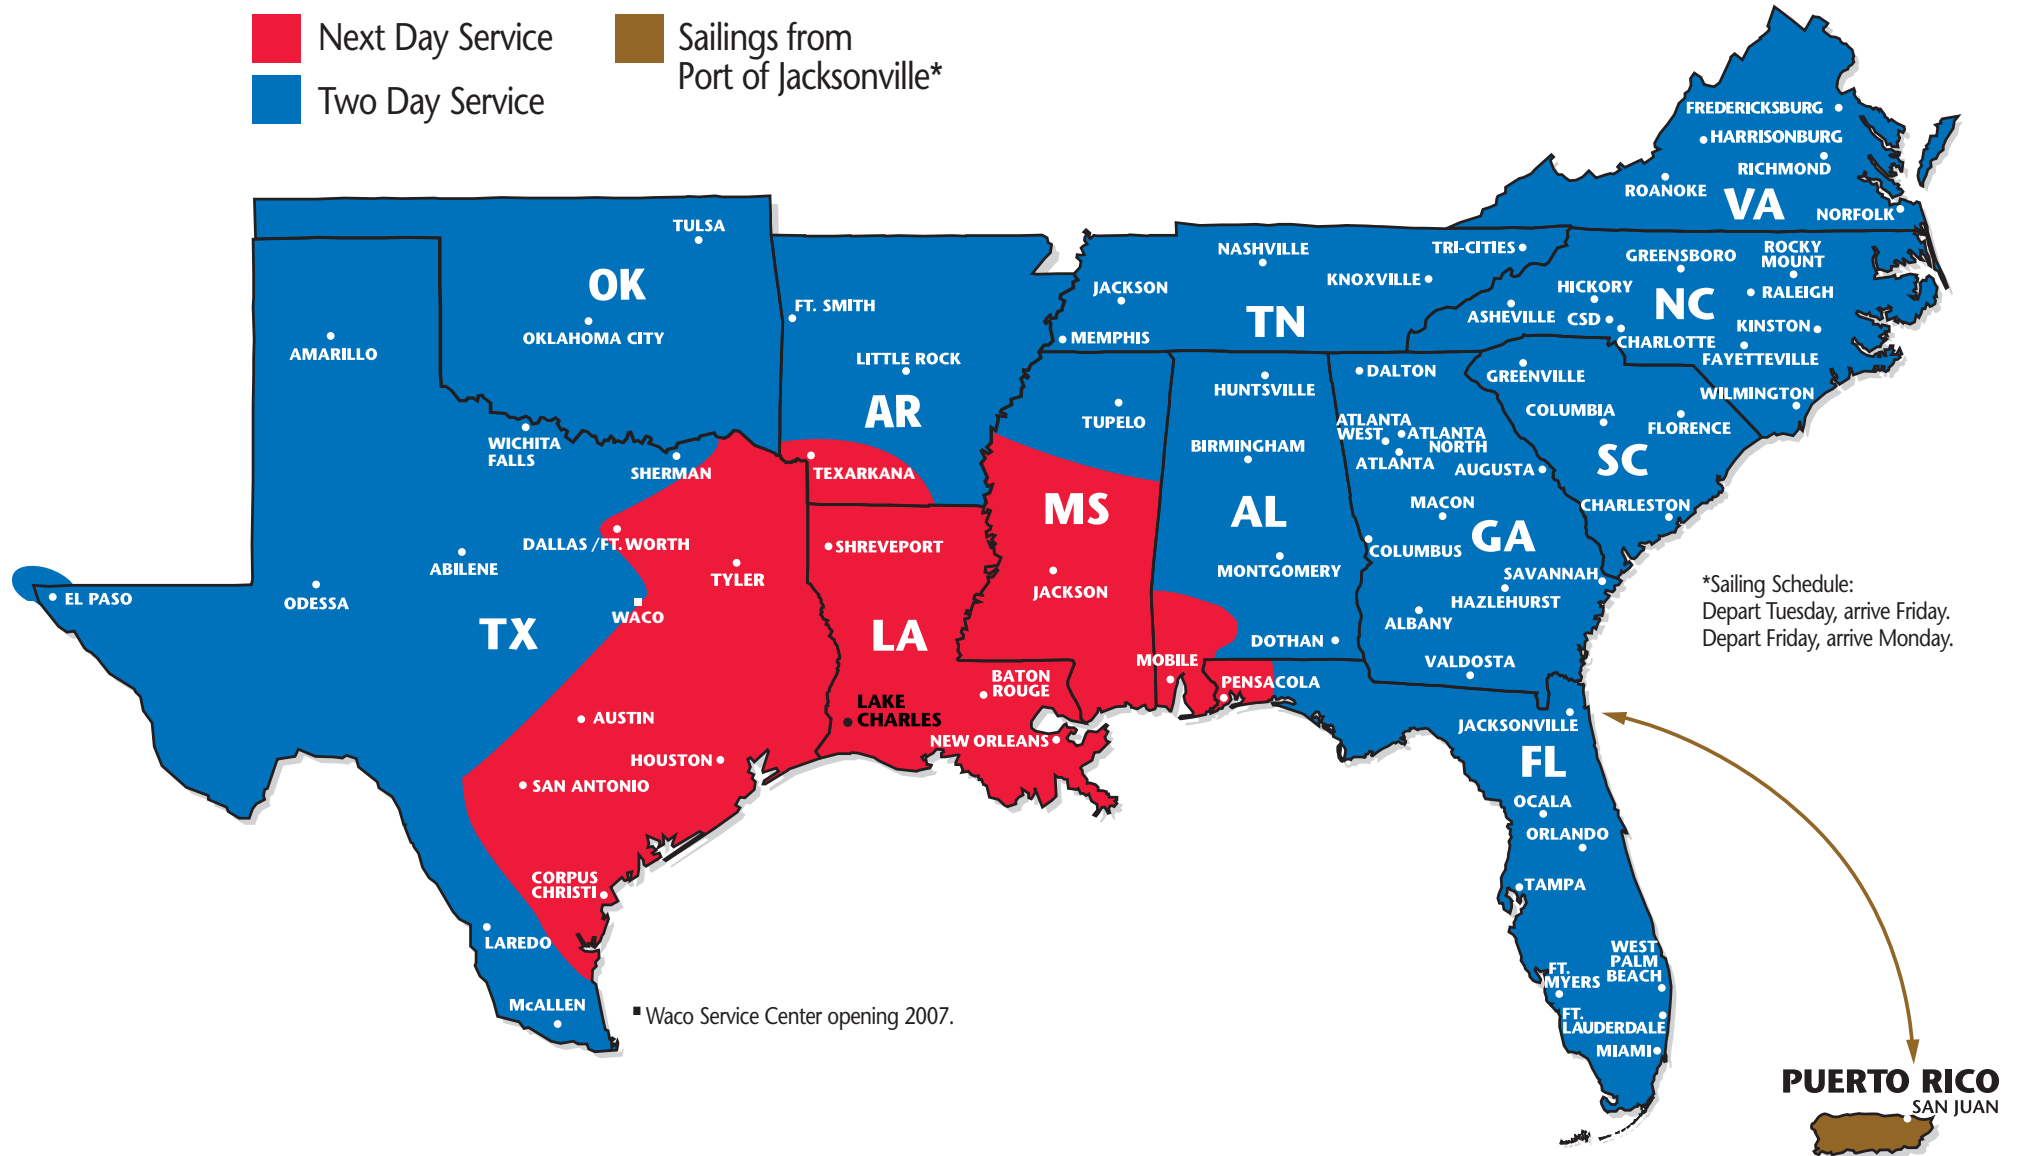

SOUTHEASTERN FREIGHT LINES TRANSIT TIMES

LAKE CHARLES, LOUISIANA (Outbound only)

SOUTHEASTERN FREIGHT LINES

5428 East Broad Street ■ Lake Charles, LA 70615 ■ 337-494-1166 ■ 877-469-7335 ■ 337-494-3955 FAX

FOR GUARANTEED SERVICES 866-733-5733 ■ www.sefl.com