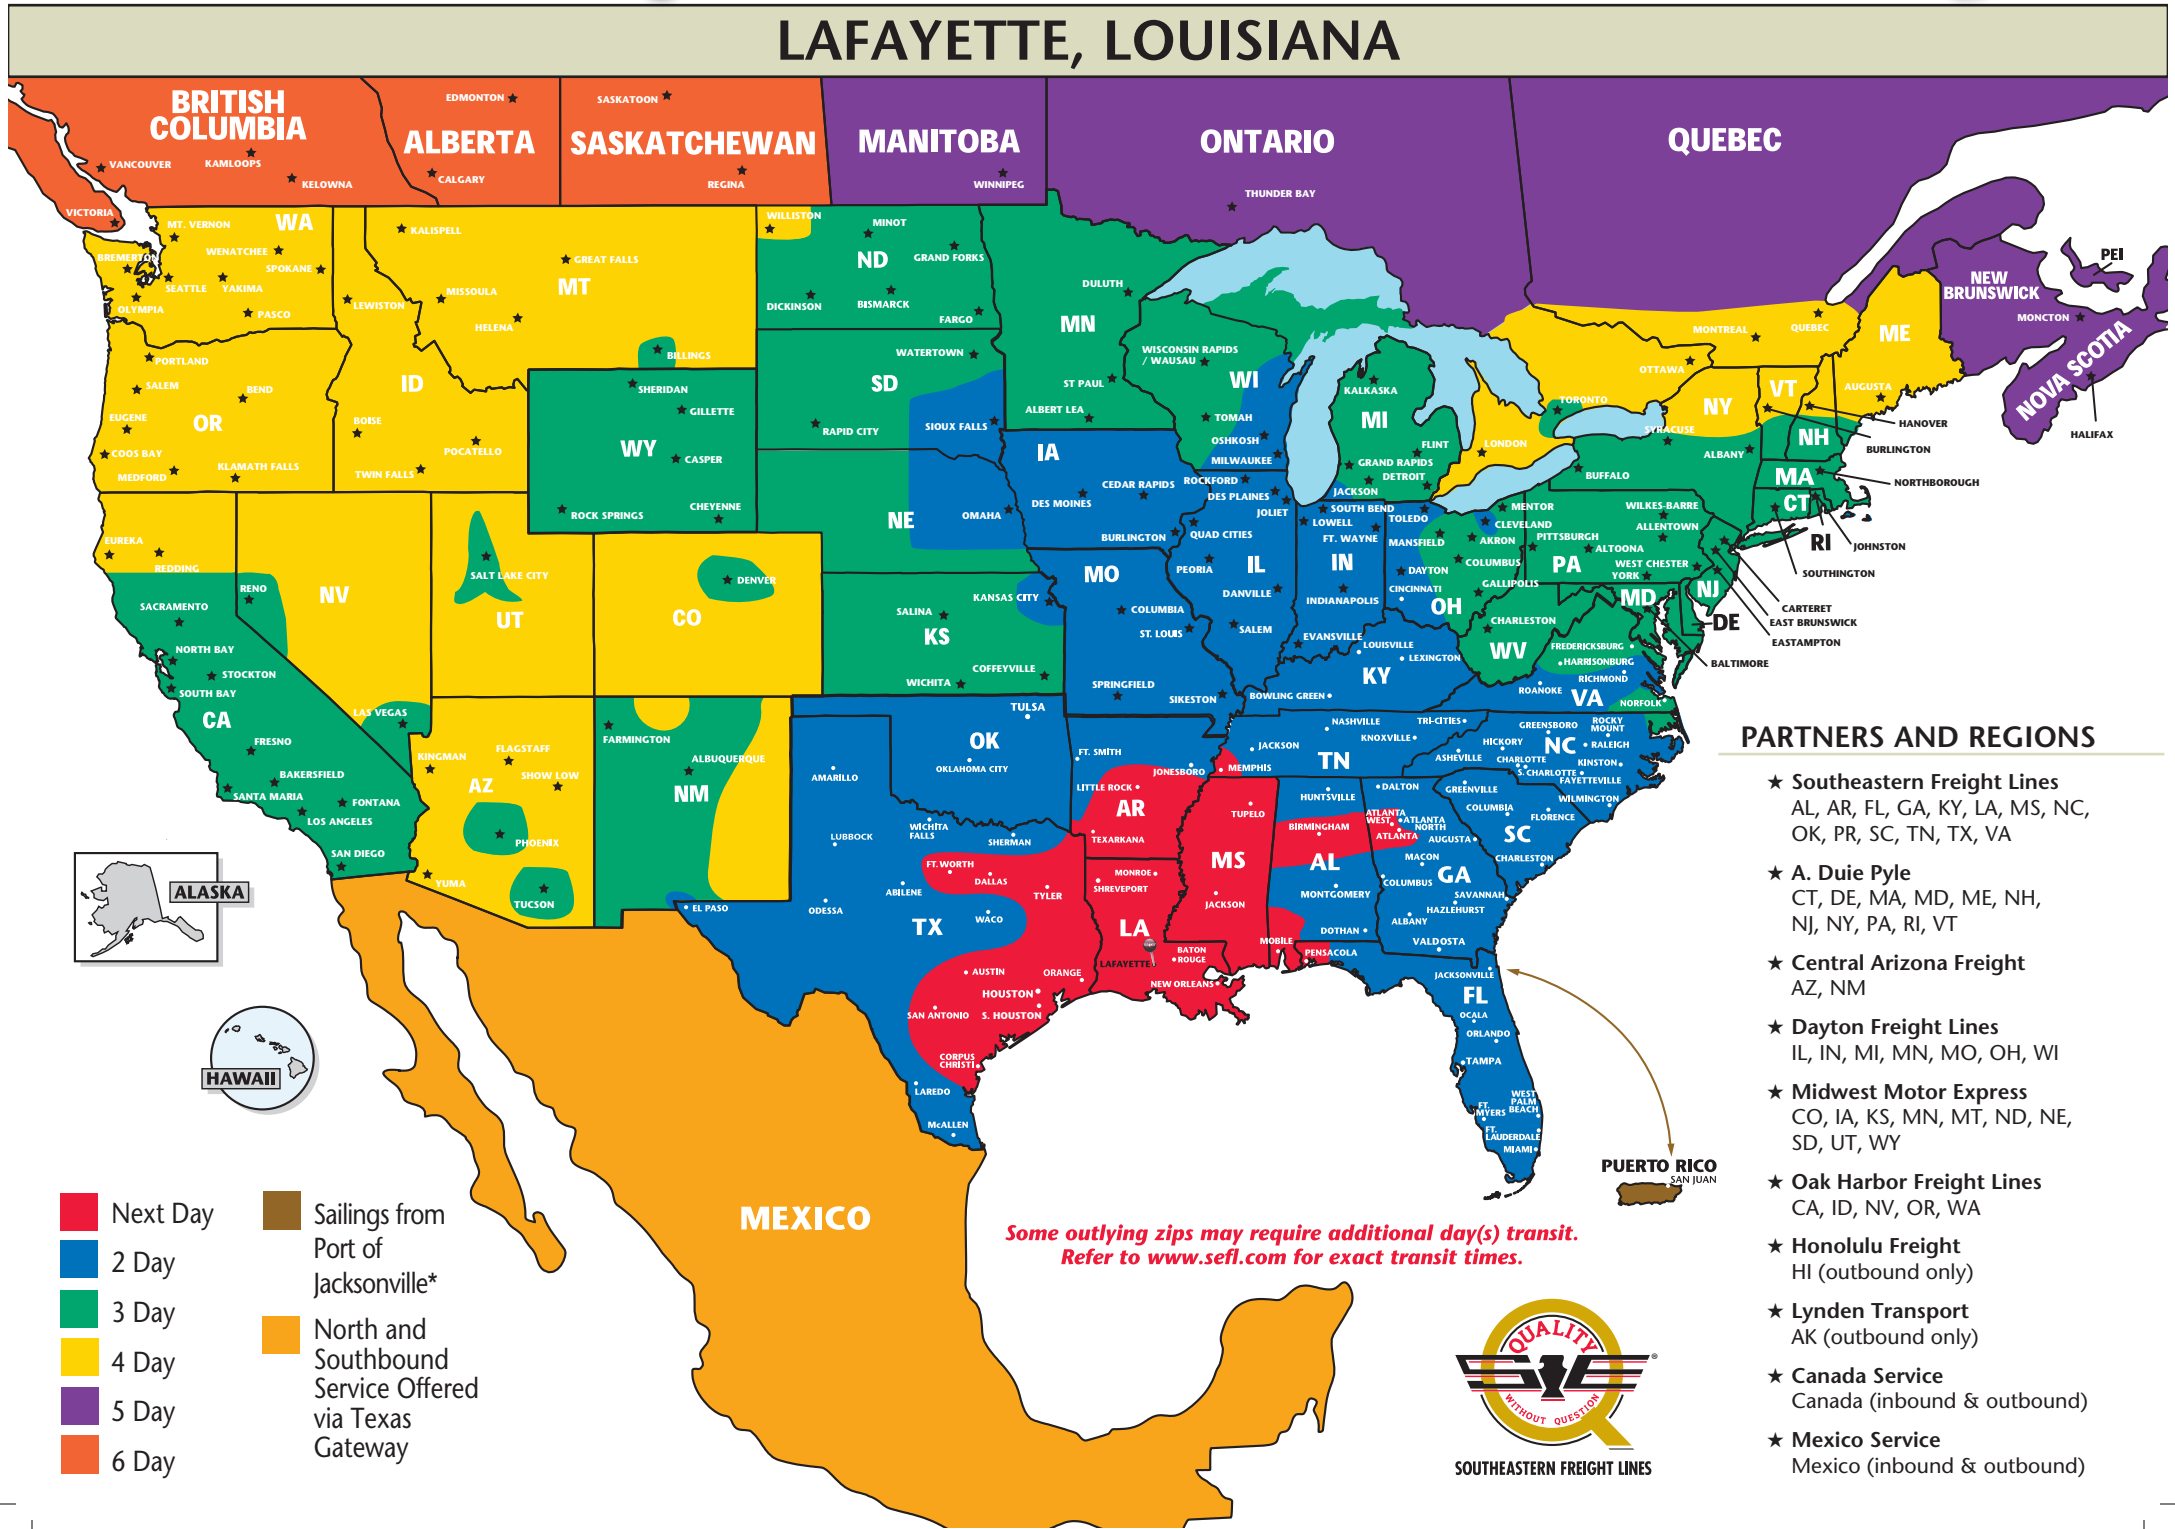

The Most Dependable North American Coverage

LAFAYETTE, LOUISIANA

- Next Day
- 2 Day
- 3 Day
- 4 Day
- 5 Day
- 6 Day
- Sailings from Port of Jacksonville*
- North and Southbound Service Offered via Texas Gateway

PARTNERS AND REGIONS

- ★ **Southeastern Freight Lines**
AL, AR, FL, GA, KY, LA, MS, NC, OK, PR, SC, TN, TX, VA
- ★ **A. Duie Pyle**
CT, DE, MA, MD, ME, NH, NJ, NY, PA, RI, VT
- ★ **Central Arizona Freight**
AZ, NM
- ★ **Dayton Freight Lines**
IL, IN, MI, MN, MO, OH, WI
- ★ **Midwest Motor Express**
CO, IA, KS, MN, MT, ND, NE, SD, UT, WY
- ★ **Oak Harbor Freight Lines**
CA, ID, NV, OR, WA
- ★ **Honolulu Freight**
HI (outbound only)
- ★ **Lynden Transport**
AK (outbound only)
- ★ **Canada Service**
Canada (inbound & outbound)
- ★ **Mexico Service**
Mexico (inbound & outbound)

Some outlying zips may require additional day(s) transit. Refer to www.sefl.com for exact transit times.

SOUTHEASTERN FREIGHT LINES TRANSIT TIMES

LAFAYETTE, LOUISIANA

*Sailing Schedule:
Visit www.sefl.com for current
Puerto Rico Sailing Schedule

SOUTHEASTERN FREIGHT LINES

4230 NE Evangeline Thruway ■ Carencro, LA 70520 ■ 337-896-5570 ■ 888-402-7335 ■ 337-896-8358 FAX

FOR GUARANTEED SERVICES 866-733-5733 ■ www.sefl.com

Some outlying zips may require additional day(s) transit. Refer to www.sefl.com for exact transit times.