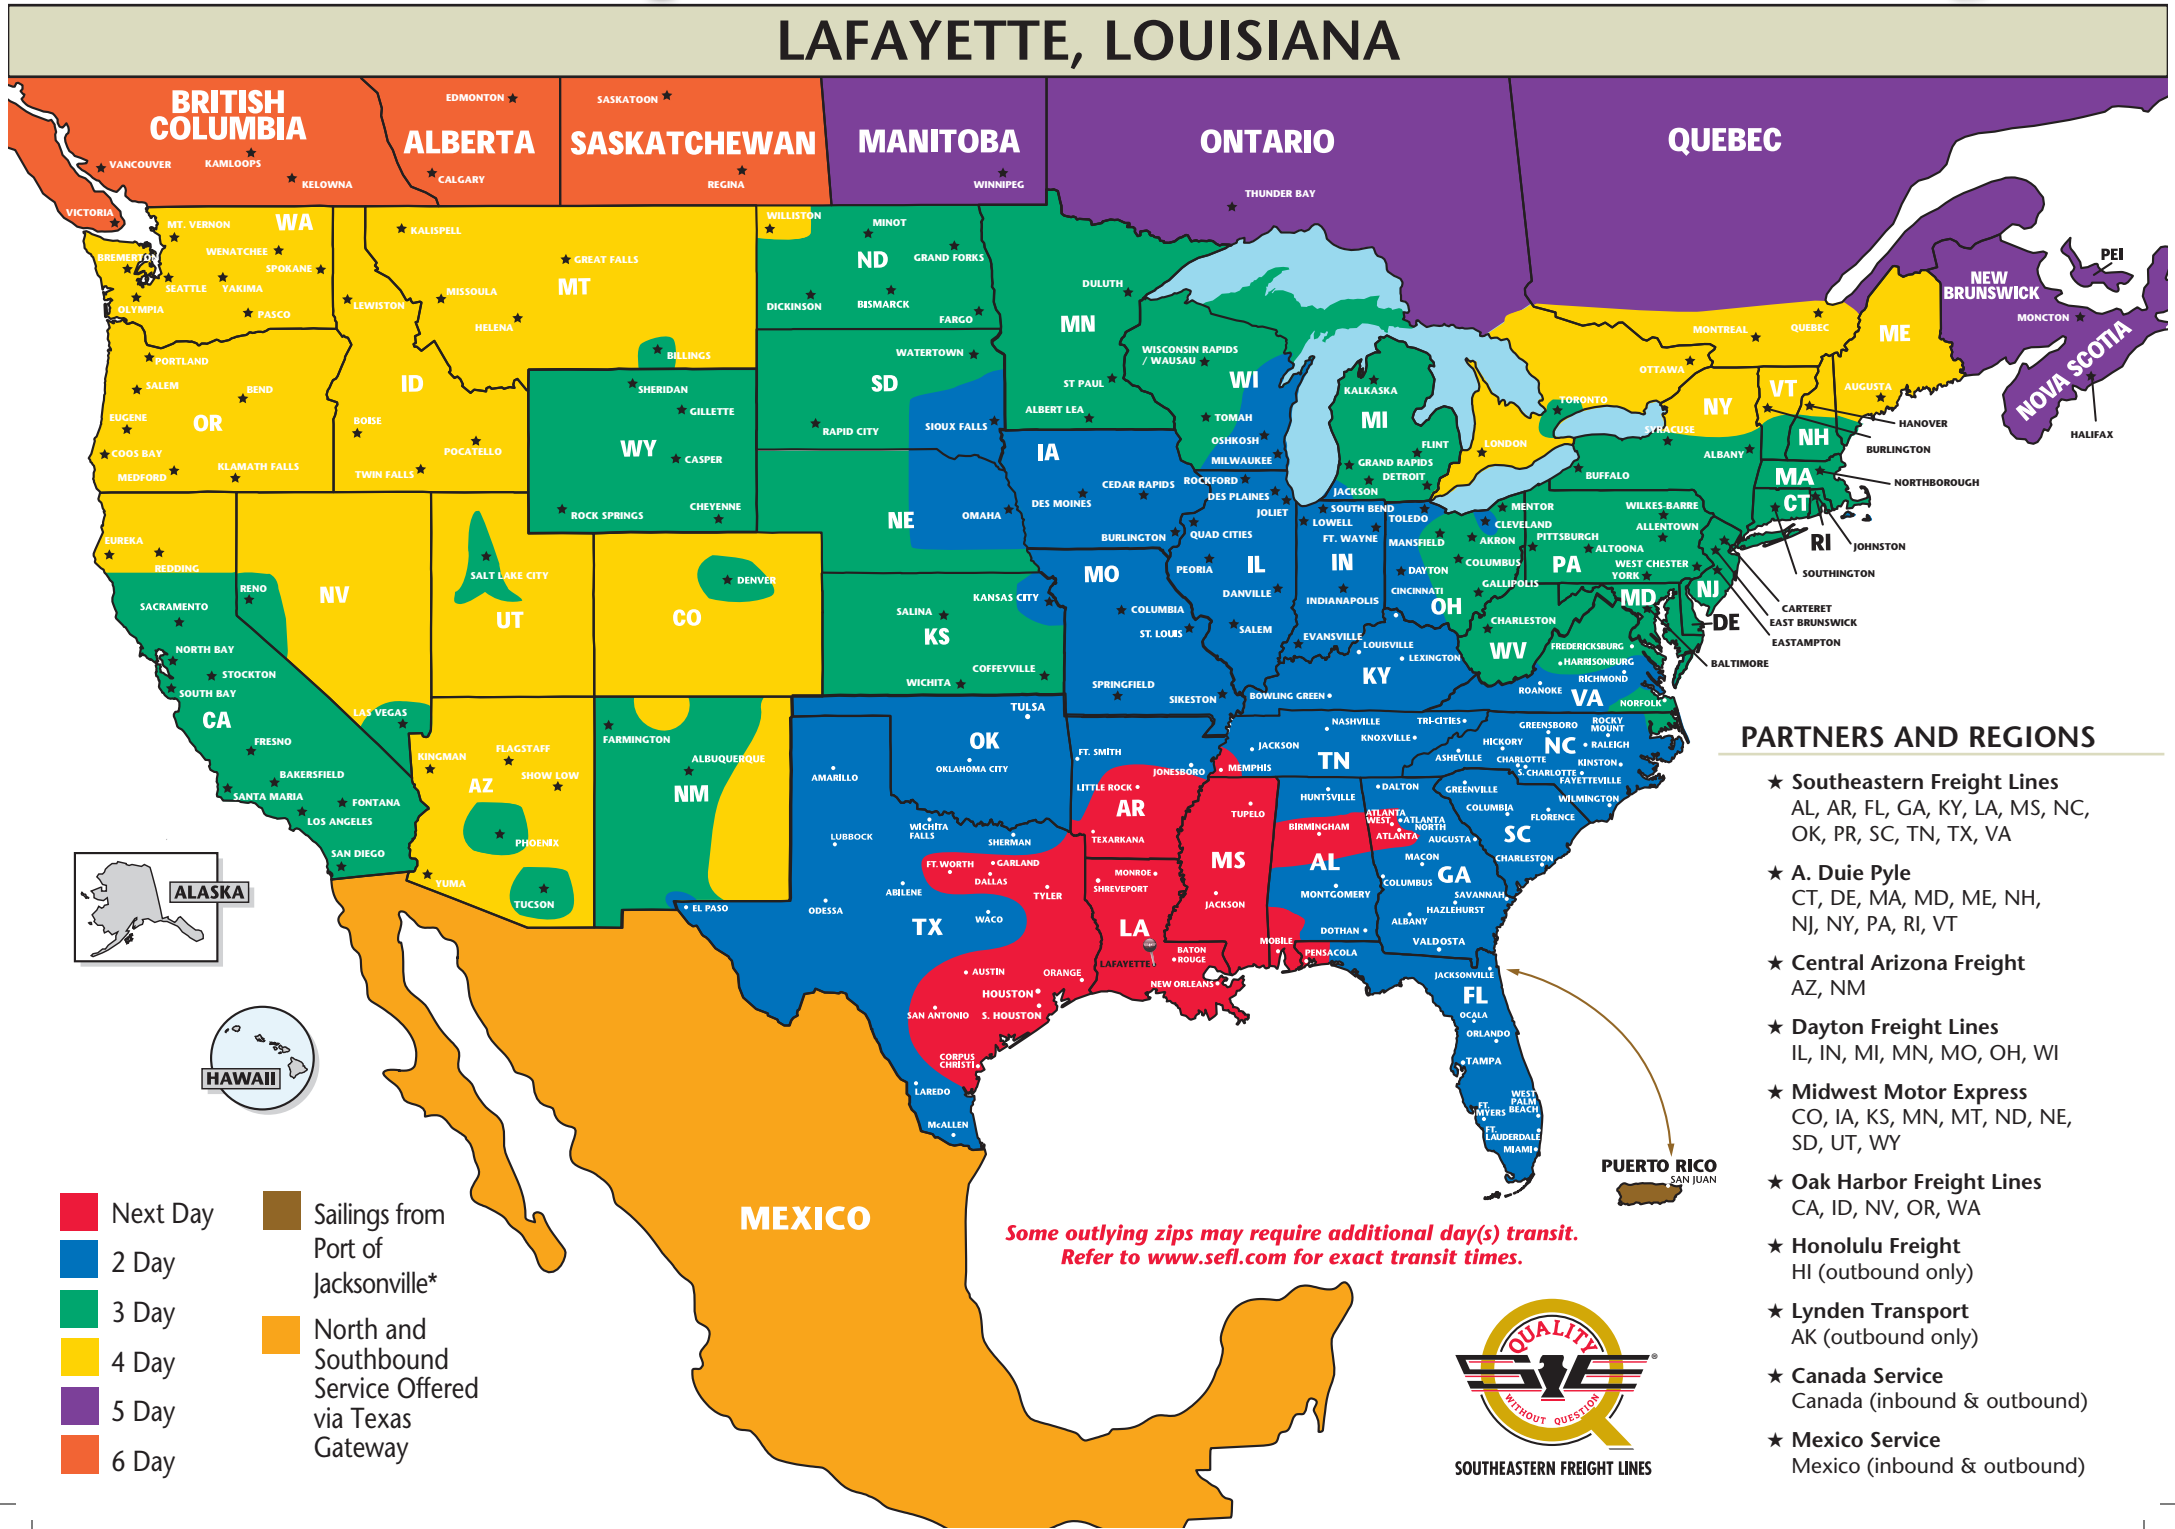

The Most Dependable North American Coverage

LAFAYETTE, LOUISIANA

PARTNERS AND REGIONS

- ★ **Southeastern Freight Lines**
AL, AR, FL, GA, KY, LA, MS, NC, OK, PR, SC, TN, TX, VA
- ★ **A. Duie Pyle**
CT, DE, MA, MD, ME, NH, NJ, NY, PA, RI, VT
- ★ **Central Arizona Freight**
AZ, NM
- ★ **Dayton Freight Lines**
IL, IN, MI, MN, MO, OH, WI
- ★ **Midwest Motor Express**
CO, IA, KS, MN, MT, ND, NE, SD, UT, WY
- ★ **Oak Harbor Freight Lines**
CA, ID, NV, OR, WA
- ★ **Honolulu Freight**
HI (outbound only)
- ★ **Lynden Transport**
AK (outbound only)
- ★ **Canada Service**
Canada (inbound & outbound)
- ★ **Mexico Service**
Mexico (inbound & outbound)

Some outlying zips may require additional day(s) transit. Refer to www.sefl.com for exact transit times.

- Next Day
- 2 Day
- 3 Day
- 4 Day
- 5 Day
- 6 Day
- Sailings from Port of Jacksonville*
- North and Southbound Service Offered via Texas Gateway

SOUTHEASTERN FREIGHT LINES TRANSIT TIMES

LAFAYETTE, LOUISIANA

■ Next Day
■ 2 Day

■ 3 Day
■ Sailings from Port of Jacksonville*

*Sailing Schedule:
Visit www.sefl.com for current
Puerto Rico Sailing Schedule

SOUTHEASTERN FREIGHT LINES

4230 NE Evangeline Thruway ■ Carencro, LA 70520 ■ 337-896-5570 ■ 888-402-7335 ■ 337-896-8358 FAX

FOR GUARANTEED SERVICES 866-733-5733 ■ www.sefl.com

Some outlying zips may require additional day(s) transit. Refer to www.sefl.com for exact transit times.