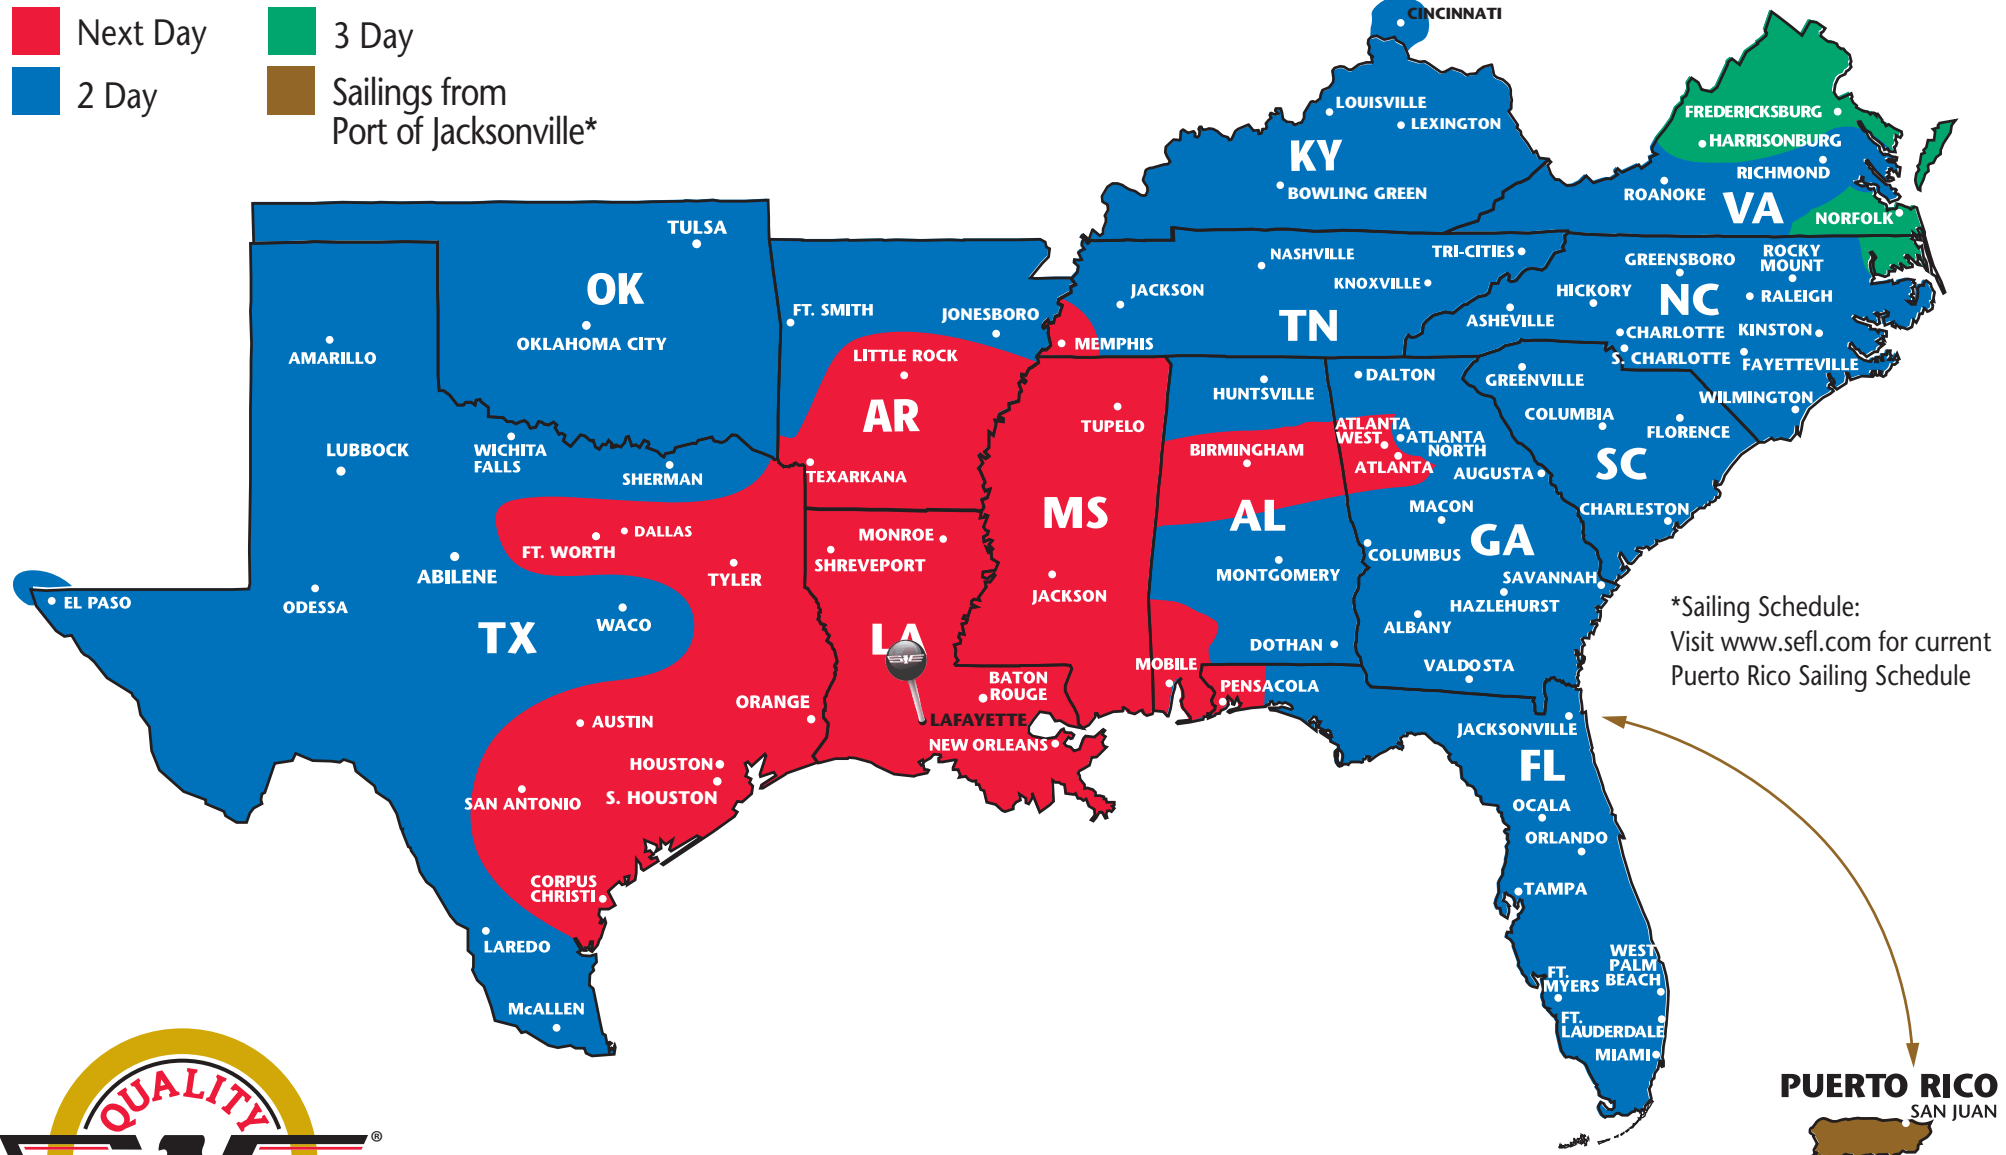

The Most Dependable North American Coverage

LAFAYETTE, LOUISIANA

- Next Day
- 2 Day
- 3 Day
- 4 Day
- 5 Day
- 6 Day
- Sailings from Port of Jacksonville*
- North and Southbound Service Offered via Texas Gateway

PARTNERS AND REGIONS

- ★ **Southeastern Freight Lines**
AL, AR, FL, GA, KY, LA, MS, NC, OK, PR, SC, TN, TX, VA
- ★ **A. Duie Pyle**
CT, DE, MA, MD, ME, NH, NJ, NY, PA, RI, VT
- ★ **Central Arizona Freight**
AZ, NM
- ★ **Dayton Freight Lines**
IL, IN, MI, MN, MO, OH, WI
- ★ **Midwest Motor Express**
CO, IA, KS, MN, MT, ND, NE, SD, UT, WY
- ★ **Oak Harbor Freight Lines**
CA, ID, NV, OR, WA
- ★ **Honolulu Freight**
HI (outbound only)
- ★ **Lynden Transport**
AK (outbound only)
- ★ **Canada Service**
Canada (inbound & outbound)
- ★ **Mexico Service**
Mexico (inbound & outbound)

Some outlying zips may require additional day(s) transit. Refer to www.sefl.com for exact transit times.

SOUTHEASTERN FREIGHT LINES TRANSIT TIMES

LAFAYETTE, LOUISIANA

*Sailing Schedule:
Visit www.sefl.com for current
Puerto Rico Sailing Schedule

SOUTHEASTERN FREIGHT LINES

4230 NE Evangeline Thruway ■ Carencro, LA 70520 ■ 337-896-5570 ■ 888-402-7335 ■ 337-896-8358 FAX

FOR GUARANTEED SERVICES 866-733-5733 ■ www.sefl.com

Some outlying zips may require additional day(s) transit. Refer to www.sefl.com for exact transit times.