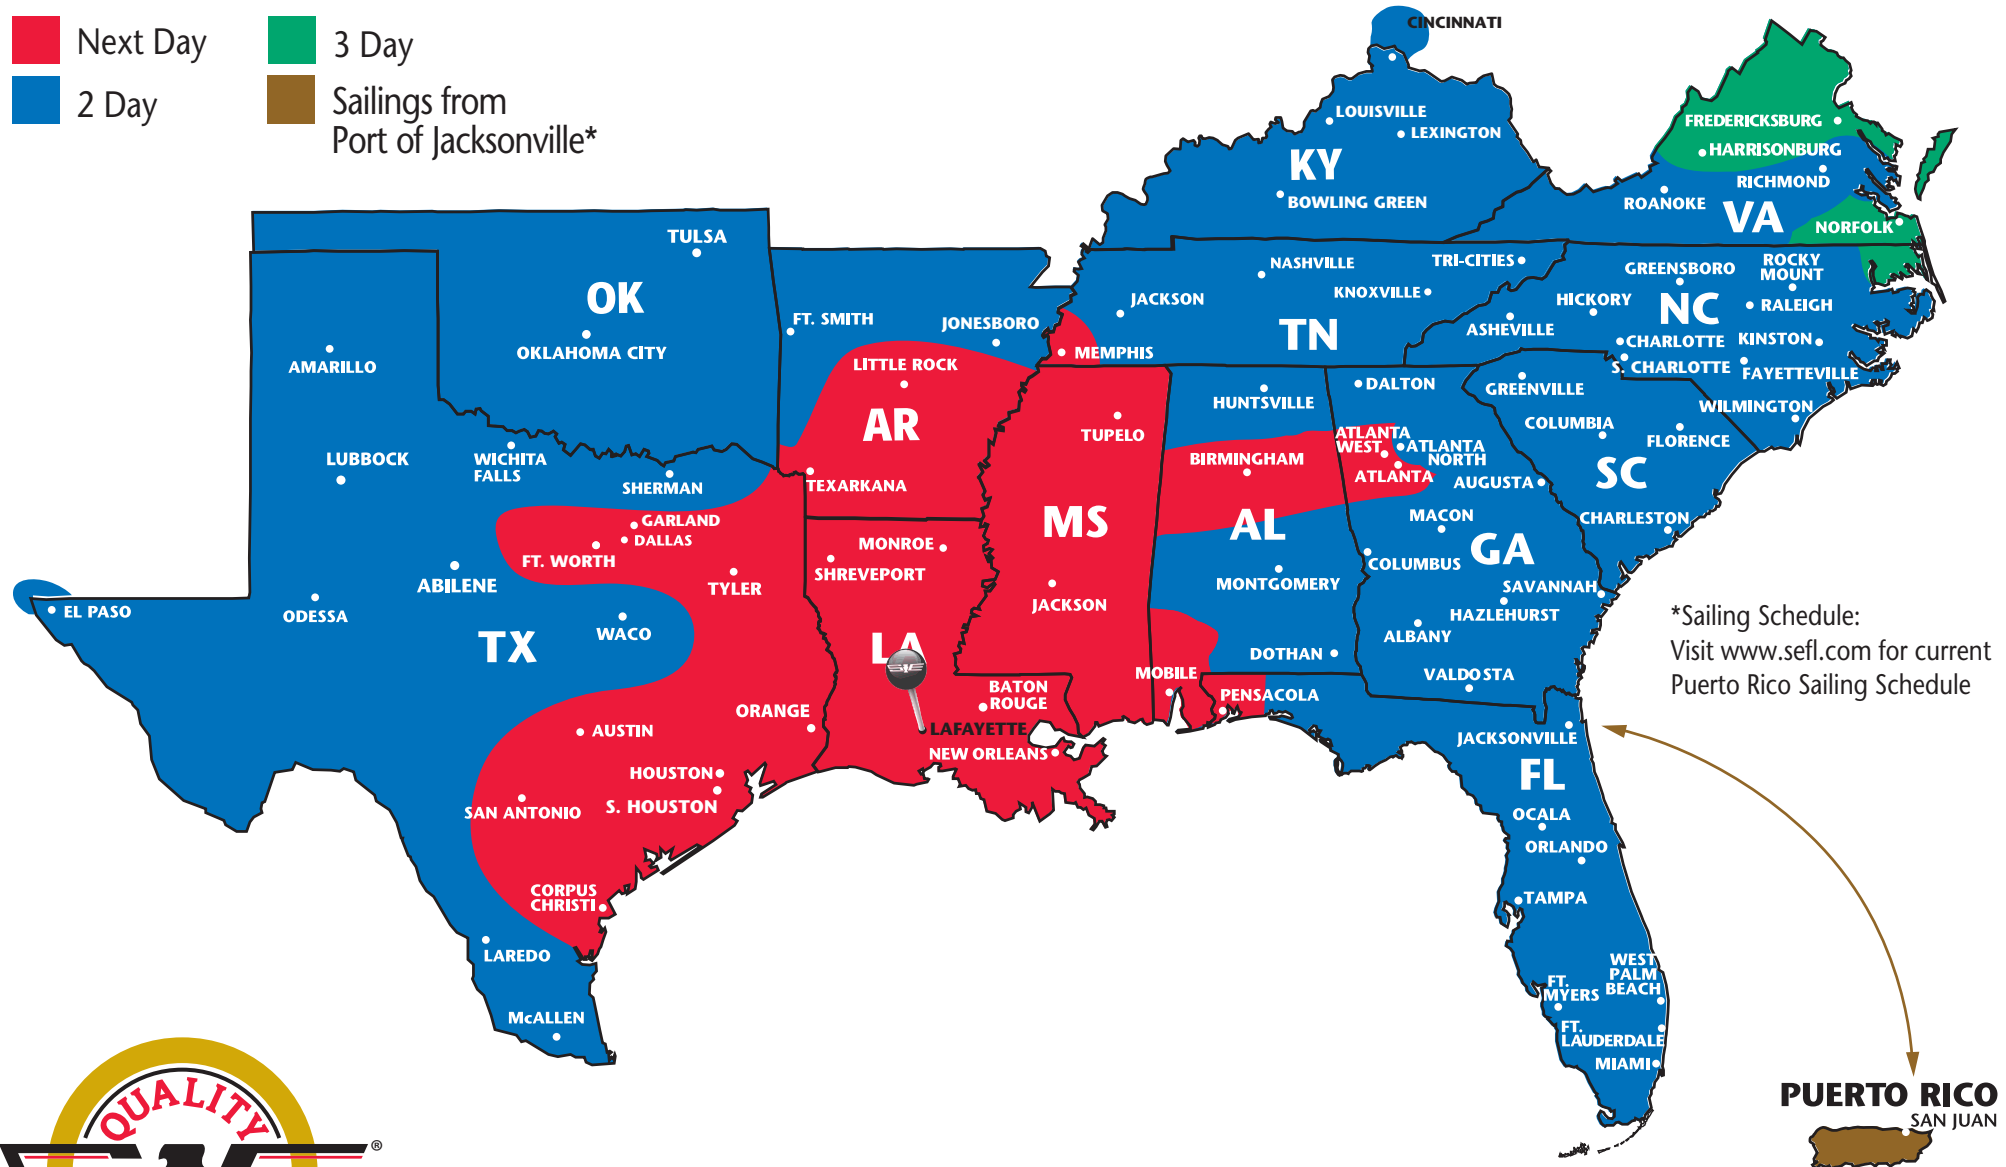

The Most Dependable North American Coverage

LAFAYETTE, LOUISIANA

PARTNERS AND REGIONS

- ★ **Southeastern Freight Lines**
AL, AR, FL, GA, KY, LA, MS, NC, OK, PR, SC, TN, TX, VA
- ★ **A. Duie Pyle**
CT, DE, MA, MD, ME, NH, NJ, NY, PA, RI, VT
- ★ **Central Arizona Freight**
AZ, NM
- ★ **Dayton Freight Lines**
IL, IN, MI, MN, MO, OH, WI
- ★ **Midwest Motor Express**
CO, IA, KS, MN, MT, ND, NE, SD, UT, WY
- ★ **Oak Harbor Freight Lines**
CA, ID, NV, OR, WA
- ★ **Honolulu Freight**
HI (outbound only)
- ★ **Lynden Transport**
AK (outbound only)
- ★ **Canada Service**
Canada (inbound & outbound)
- ★ **Mexico Service**
Mexico (inbound & outbound)

Some outlying zips may require additional day(s) transit. Refer to www.sefl.com for exact transit times.

- Next Day
- 2 Day
- 3 Day
- 4 Day
- 5 Day
- 6 Day
- Sailings from Port of Jacksonville*
- North and Southbound Service Offered via Texas Gateway

SOUTHEASTERN FREIGHT LINES TRANSIT TIMES

LAFAYETTE, LOUISIANA

■ Next Day
■ 2 Day

■ 3 Day
■ Sailings from Port of Jacksonville*

*Sailing Schedule:
Visit www.sefl.com for current
Puerto Rico Sailing Schedule

SOUTHEASTERN FREIGHT LINES

4230 NE Evangeline Thruway ■ Carencro, LA 70520 ■ 337-896-5570 ■ 888-402-7335 ■ 337-896-8358 FAX

FOR GUARANTEED SERVICES 866-733-5733 ■ www.sefl.com

Some outlying zips may require additional day(s) transit. Refer to www.sefl.com for exact transit times.