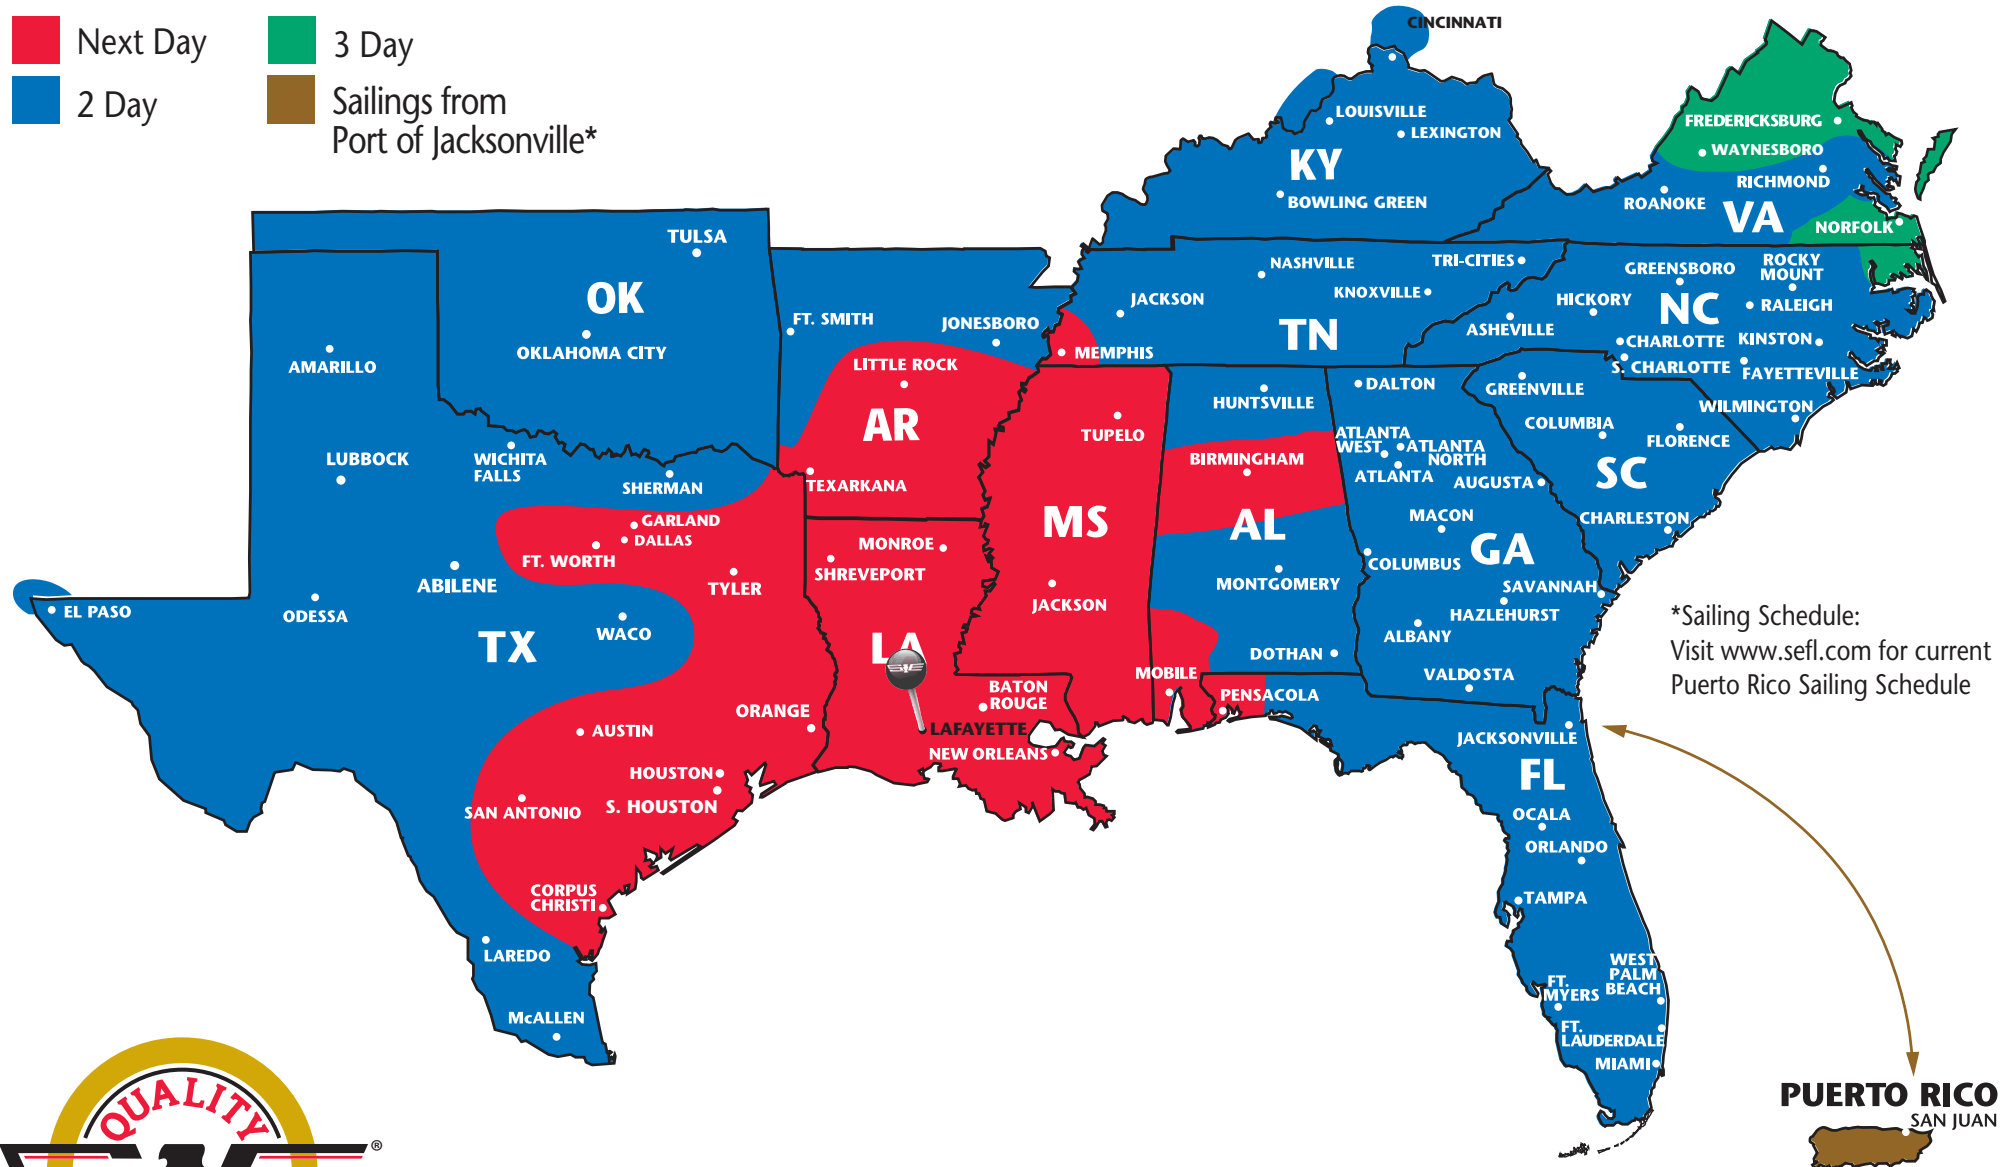

SOUTHEASTERN FREIGHT LINES TRANSIT TIMES

LAFAYETTE, LOUISIANA

- Next Day
- 3 Day
- 2 Day
- Sailings from Port of Jacksonville*

*Sailing Schedule:
Visit www.sefl.com for current
Puerto Rico Sailing Schedule

SOUTHEASTERN FREIGHT LINES

4230 NE Evangeline Thruway ■ Carencro, LA 70520 ■ 337-896-5570 ■ 888-402-7335 ■ 337-896-8358 FAX

FOR GUARANTEED SERVICES 866-733-5733 ■ www.sefl.com

Some outlying zips may require additional day(s) transit. Refer to www.sefl.com for exact transit times.