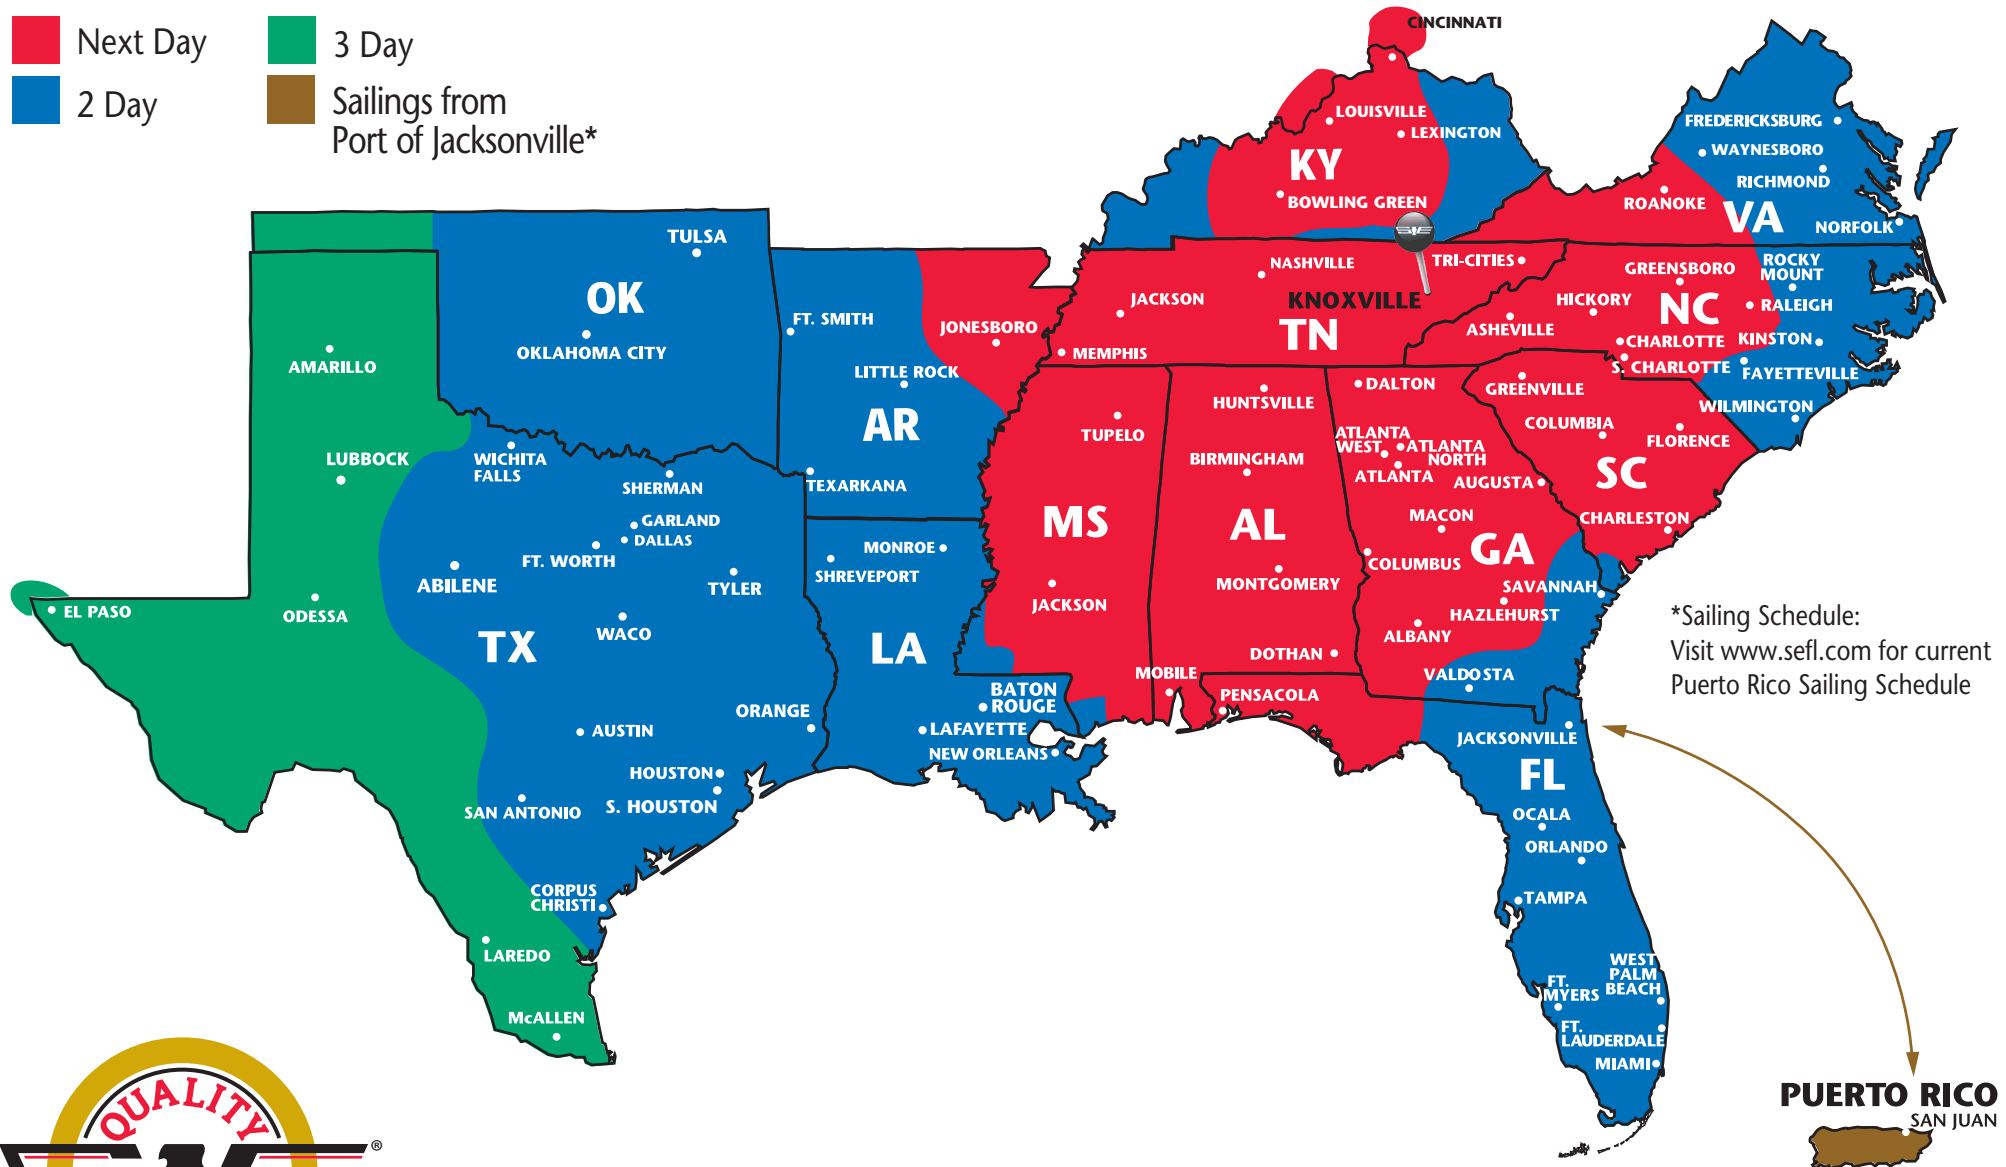

SOUTHEASTERN FREIGHT LINES TRANSIT TIMES

KNOXVILLE, TENNESSEE

- Next Day
- 3 Day
- 2 Day
- Sailings from Port of Jacksonville*

*Sailing Schedule:
Visit www.sefl.com for current
Puerto Rico Sailing Schedule

SOUTHEASTERN FREIGHT LINES

12759 Palestine Lane ■ Knoxville, TN 37934 ■ 865-690-9323 ■ 800-622-7335 ■ 865-690-6669 FAX
FOR GUARANTEED SERVICES 866-733-5733 ■ www.sefl.com

Some outlying zips may require additional day(s) transit. Refer to www.sefl.com for exact transit times.