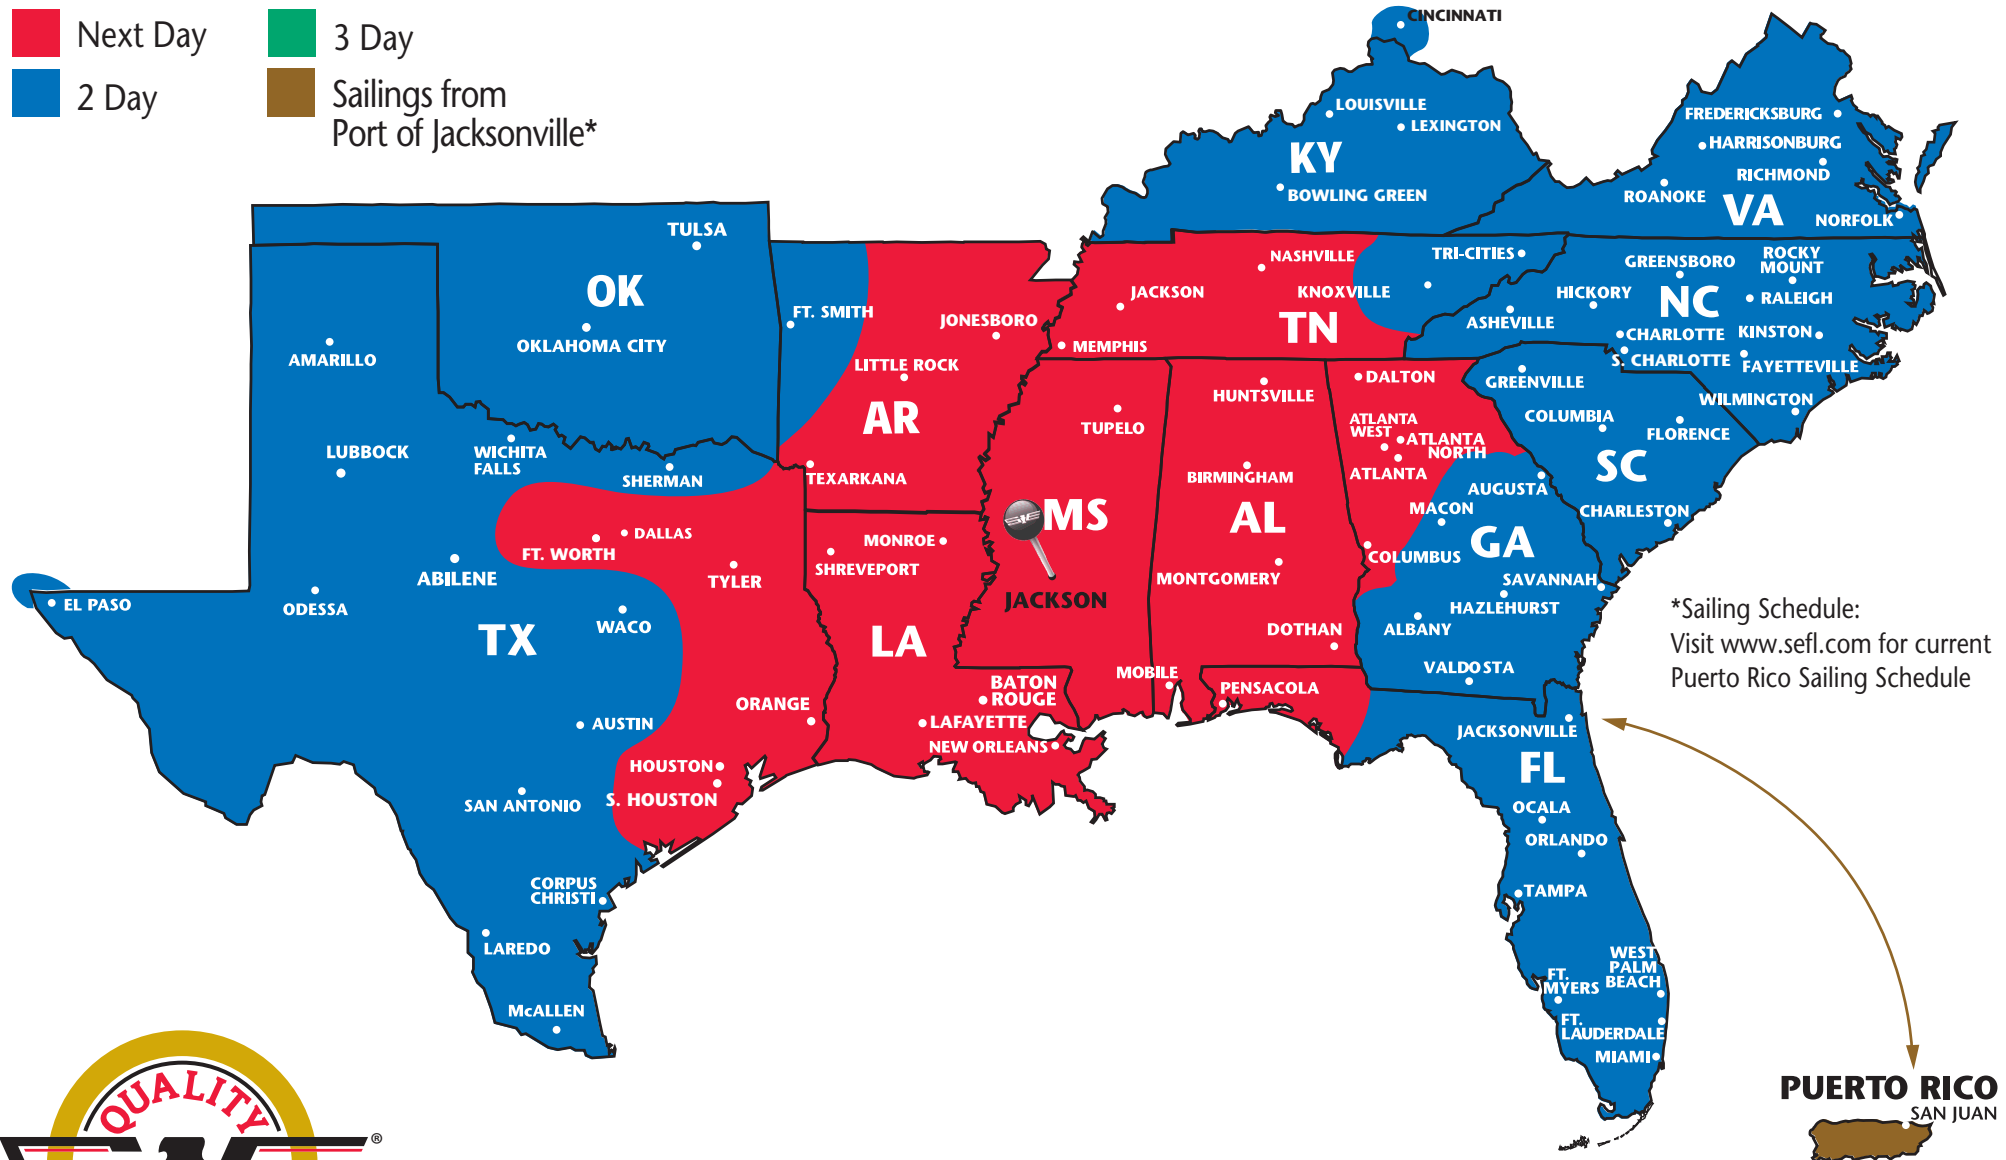

The Most Dependable North American Coverage

JACKSON, MISSISSIPPI

PARTNERS AND REGIONS

- ★ **Southeastern Freight Lines**
AL, AR, FL, GA, KY, LA, MS, NC, OK, PR, SC, TN, TX, VA
- ★ **A. Duie Pyle**
CT, DE, MA, MD, ME, NH, NJ, NY, PA, RI, VT
- ★ **Central Arizona Freight**
AZ, NM
- ★ **Dayton Freight Lines**
IL, IN, MI, MN, MO, OH, WI
- ★ **Midwest Motor Express**
CO, IA, KS, MN, MT, ND, NE, SD, UT, WY
- ★ **Oak Harbor Freight Lines**
CA, ID, NV, OR, WA
- ★ **Honolulu Freight**
HI (outbound only)
- ★ **Lynden Transport**
AK (outbound only)
- ★ **Canada Service**
Canada (inbound & outbound)
- ★ **Mexico Service**
Mexico (inbound & outbound)

Some outlying zips may require additional day(s) transit. Refer to www.sefl.com for exact transit times.

SOUTHEASTERN FREIGHT LINES TRANSIT TIMES

JACKSON, MISSISSIPPI

- Next Day
- 3 Day
- 2 Day
- Sailings from Port of Jacksonville*

*Sailing Schedule:
Visit www.sefl.com for current
Puerto Rico Sailing Schedule

SOUTHEASTERN FREIGHT LINES

323 Leggett Drive ■ Richland, MS 39218 ■ 601-420-0465 ■ 866-700-7335 ■ 601-939-3556 FAX
FOR GUARANTEED SERVICES 866-733-5733 ■ www.sefl.com

Some outlying zips may require additional day(s) transit. Refer to www.sefl.com for exact transit times.

1900103
5/15