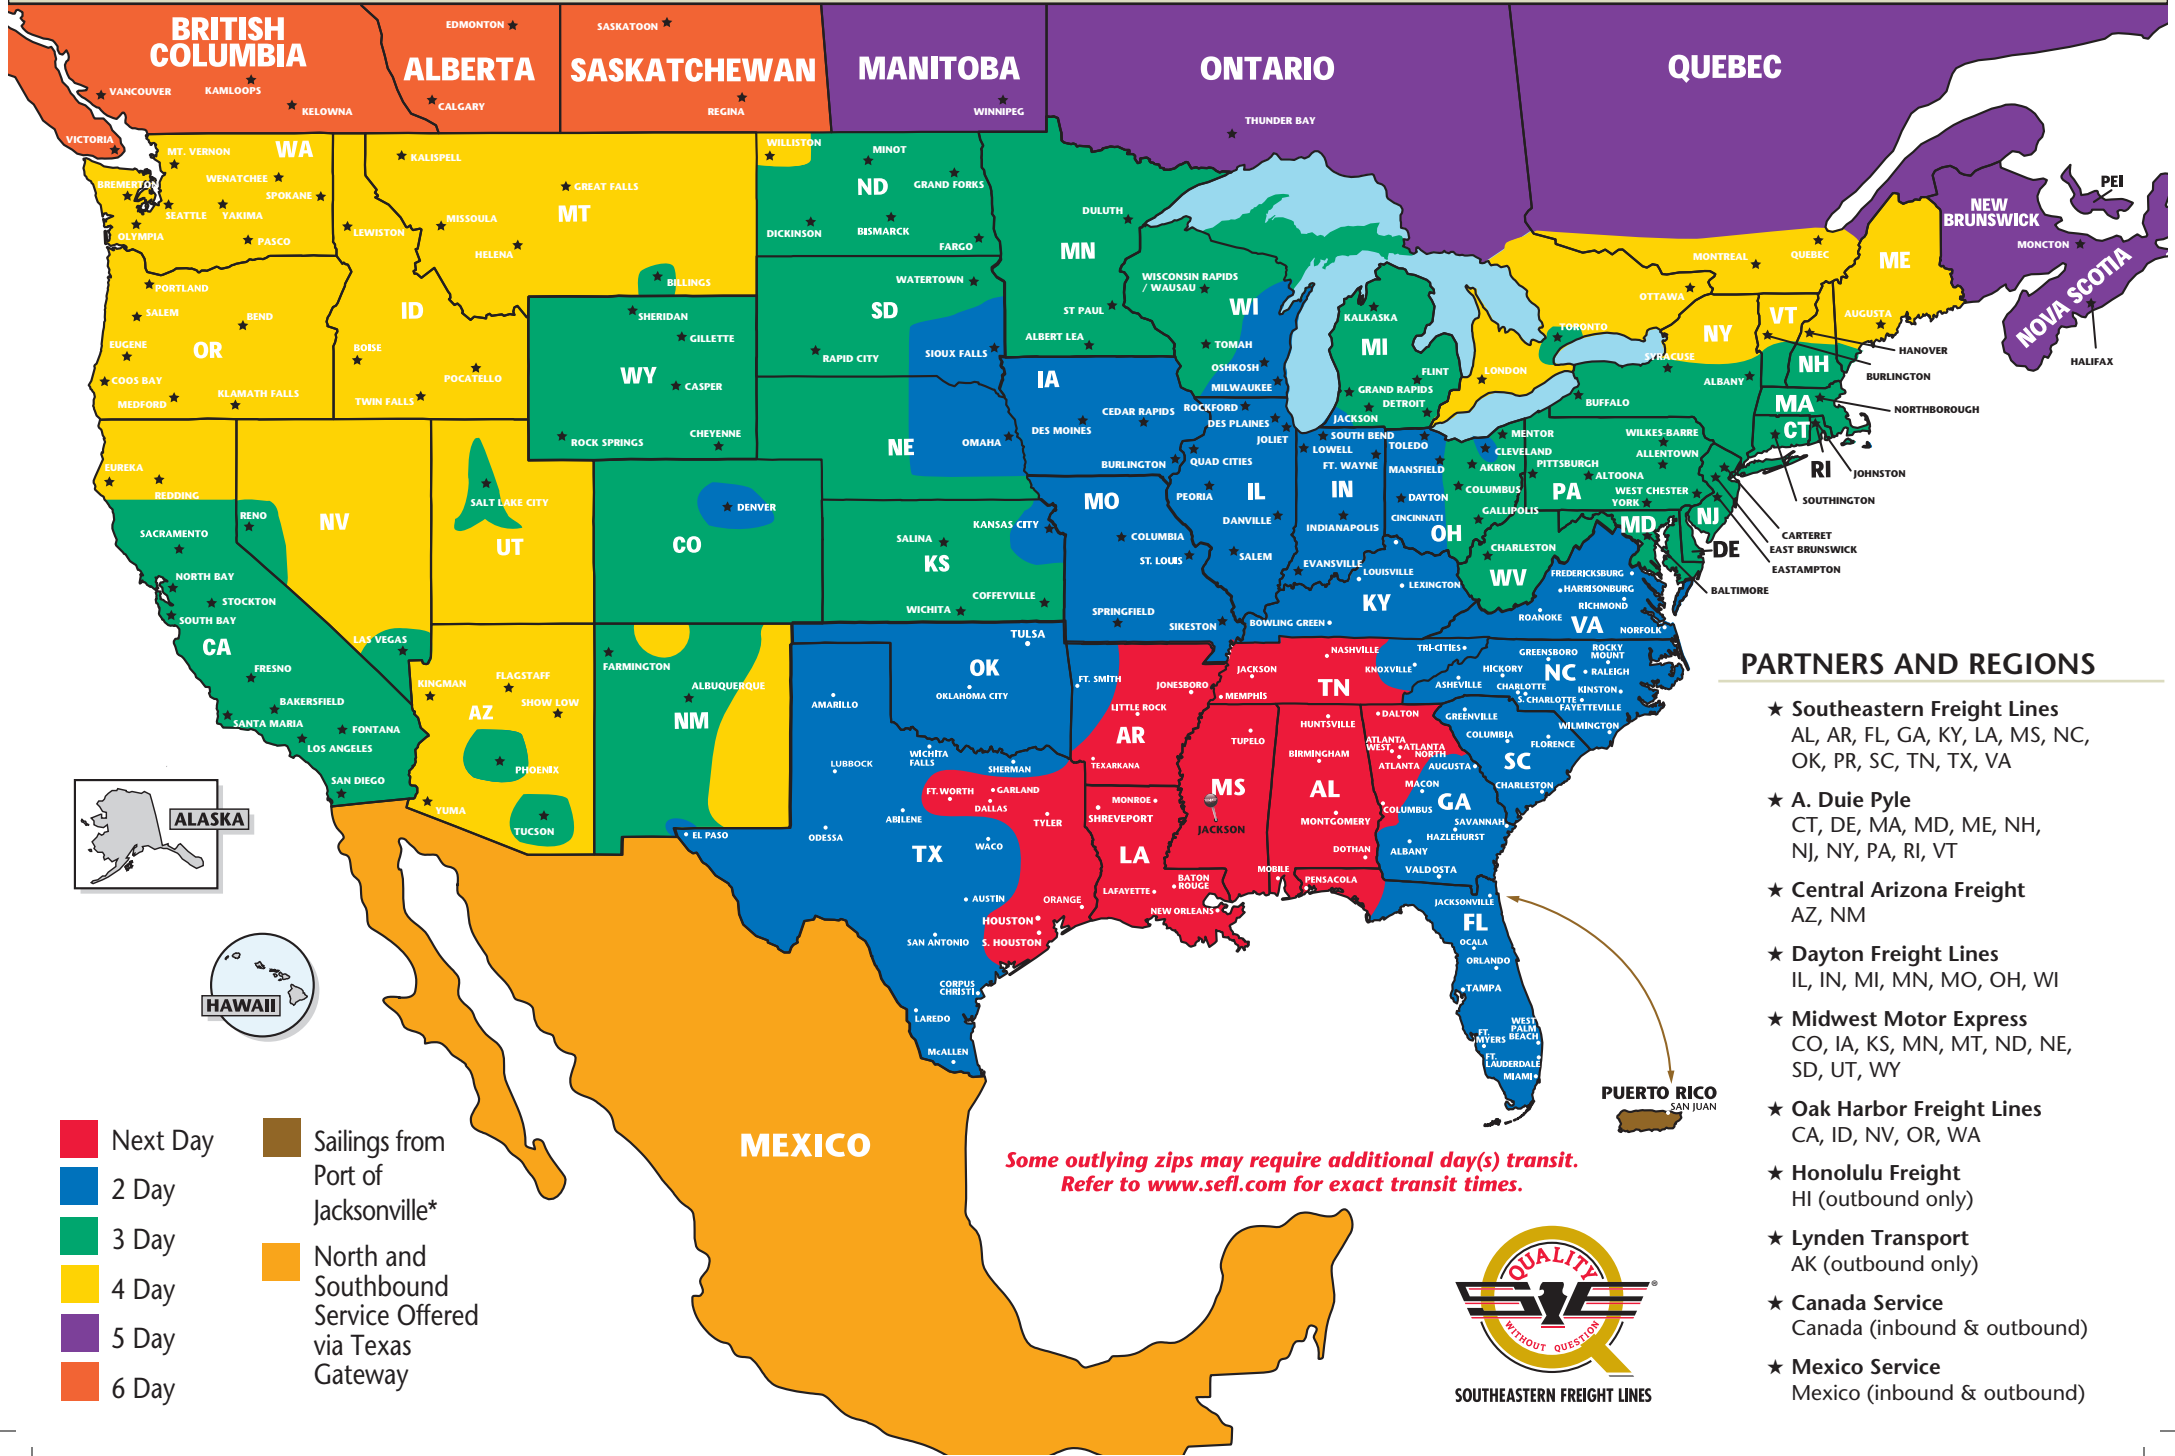

The Most Dependable North American Coverage

JACKSON, MISSISSIPPI

PARTNERS AND REGIONS

- ★ **Southeastern Freight Lines**
AL, AR, FL, GA, KY, LA, MS, NC, OK, PR, SC, TN, TX, VA
- ★ **A. Duie Pyle**
CT, DE, MA, MD, ME, NH, NJ, NY, PA, RI, VT
- ★ **Central Arizona Freight**
AZ, NM
- ★ **Dayton Freight Lines**
IL, IN, MI, MN, MO, OH, WI
- ★ **Midwest Motor Express**
CO, IA, KS, MN, MT, ND, NE, SD, UT, WY
- ★ **Oak Harbor Freight Lines**
CA, ID, NV, OR, WA
- ★ **Honolulu Freight**
HI (outbound only)
- ★ **Lynden Transport**
AK (outbound only)
- ★ **Canada Service**
Canada (inbound & outbound)
- ★ **Mexico Service**
Mexico (inbound & outbound)

SOUTHEASTERN FREIGHT LINES TRANSIT TIMES

JACKSON, MISSISSIPPI

- Next Day
- 3 Day
- 2 Day
- Sailings from Port of Jacksonville*

*Sailing Schedule:
Visit www.sefl.com for current
Puerto Rico Sailing Schedule

SOUTHEASTERN FREIGHT LINES

323 Leggett Drive ■ Richland, MS 39218 ■ 601-420-0465 ■ 866-700-7335 ■ 601-939-3556 FAX
FOR GUARANTEED SERVICES 866-733-5733 ■ www.sefl.com

Some outlying zips may require additional day(s) transit. Refer to www.sefl.com for exact transit times.