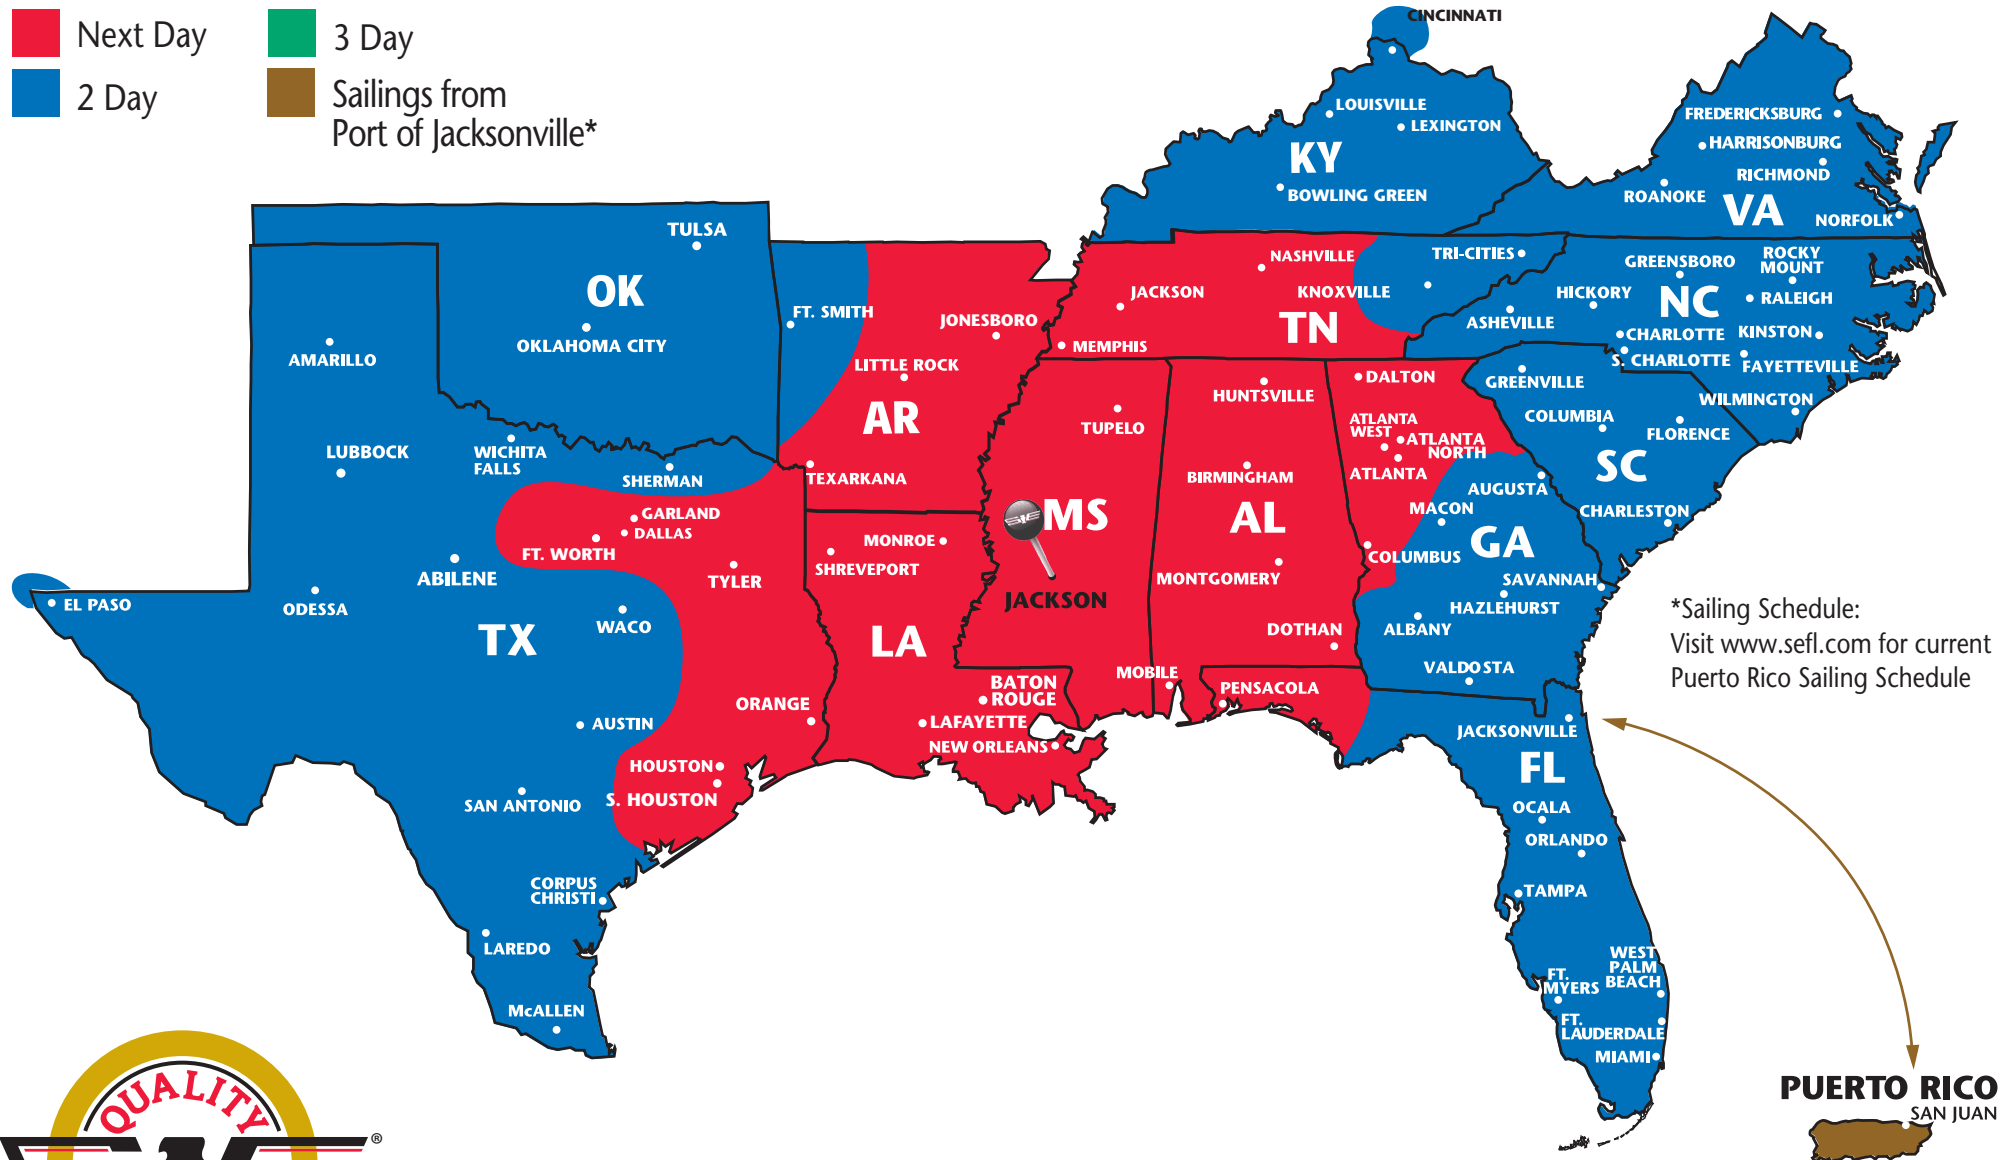

The Most Dependable North American Coverage

JACKSON, MISSISSIPPI

PARTNERS AND REGIONS

- ★ **Southeastern Freight Lines**
AL, AR, FL, GA, KY, LA, MS, NC, OK, PR, SC, TN, TX, VA
- ★ **A. Duie Pyle**
CT, DE, MA, MD, ME, NH, NJ, NY, PA, RI, VT
- ★ **Central Arizona Freight**
AZ, NM
- ★ **Dayton Freight Lines**
IL, IN, MI, MN, MO, OH, WI
- ★ **Midwest Motor Express**
CO, IA, KS, MN, MT, ND, NE, SD, UT, WY
- ★ **Oak Harbor Freight Lines**
CA, ID, NV, OR, WA
- ★ **Honolulu Freight**
HI (outbound only)
- ★ **Lynden Transport**
AK (outbound only)
- ★ **Canada Service**
Canada (inbound & outbound)
- ★ **Mexico Service**
Mexico (inbound & outbound)

SOUTHEASTERN FREIGHT LINES TRANSIT TIMES

JACKSON, MISSISSIPPI

- Next Day
- 3 Day
- 2 Day
- Sailings from Port of Jacksonville*

*Sailing Schedule:
Visit www.sefl.com for current
Puerto Rico Sailing Schedule

SOUTHEASTERN FREIGHT LINES

323 Leggett Drive ■ Richland, MS 39218 ■ 601-420-0465 ■ 866-700-7335 ■ 601-939-3556 FAX
FOR GUARANTEED SERVICES 866-733-5733 ■ www.sefl.com

Some outlying zips may require additional day(s) transit. Refer to www.sefl.com for exact transit times.