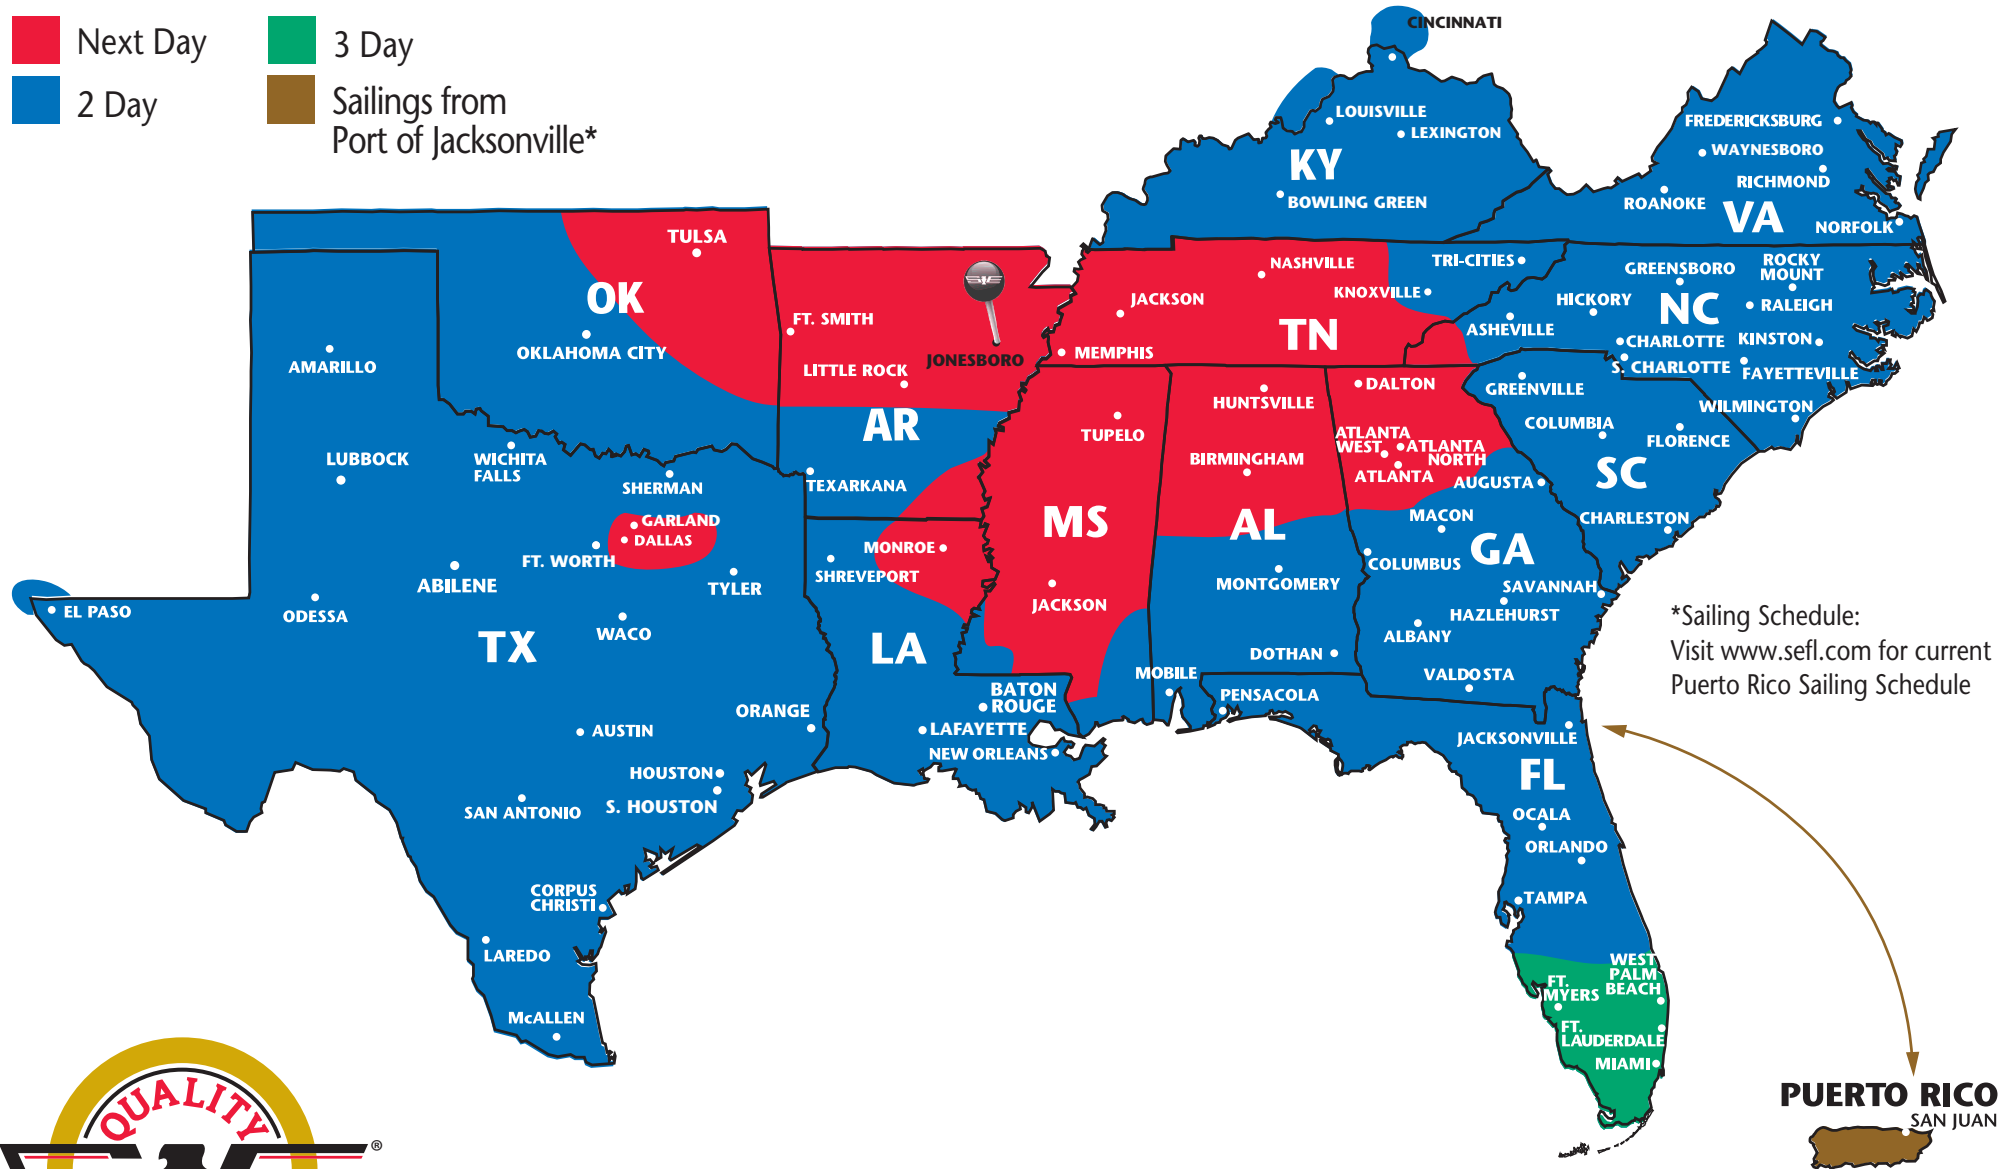

SOUTHEASTERN FREIGHT LINES TRANSIT TIMES

JONESBORO, ARKANSAS

Next Day
2 Day

3 Day
Sailings from
Port of Jacksonville*

*Sailing Schedule:
Visit www.sefl.com for current
Puerto Rico Sailing Schedule

SOUTHEASTERN FREIGHT LINES