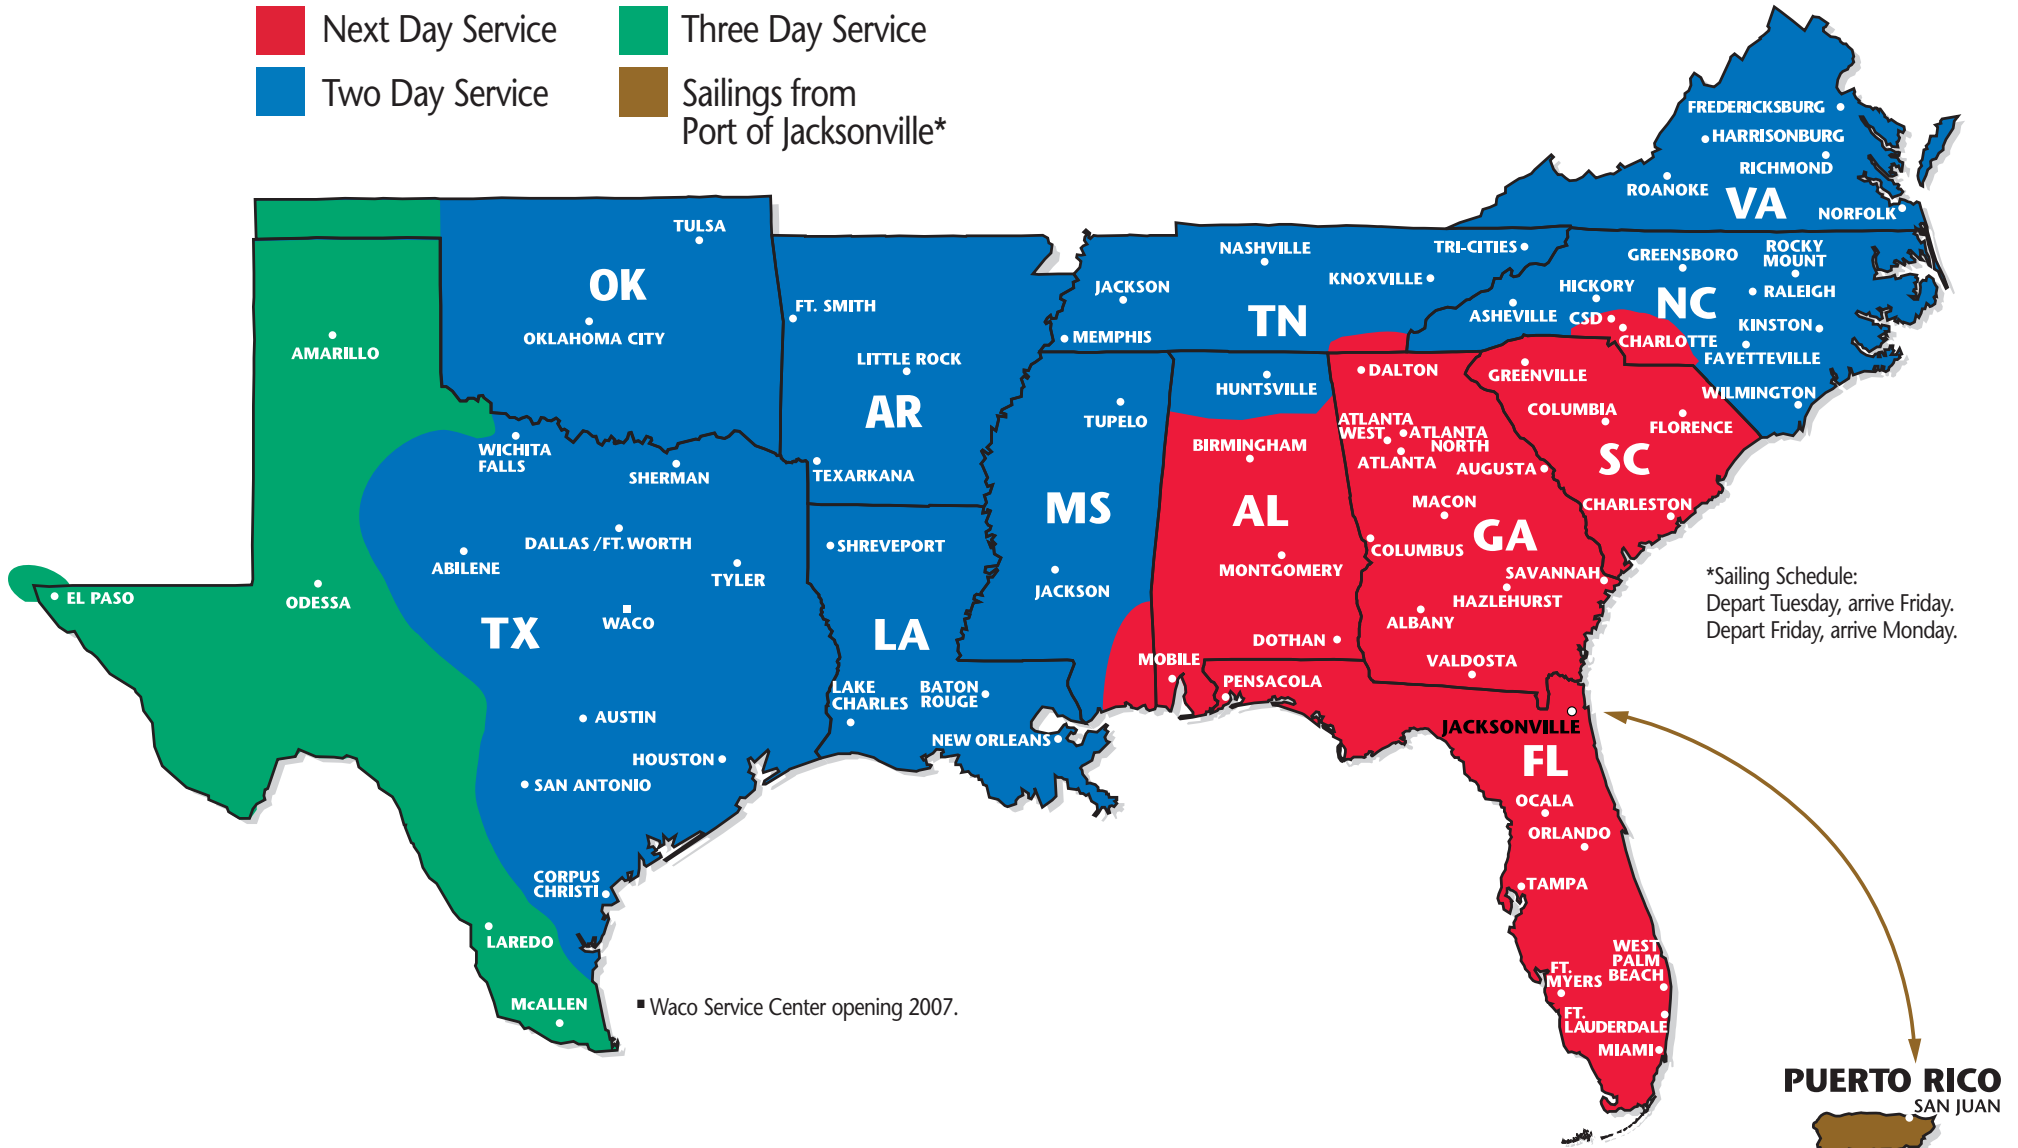

SOUTHEASTERN FREIGHT LINES TRANSIT TIMES

JACKSONVILLE, FLORIDA

- Next Day Service
- Three Day Service
- Two Day Service
- Sailings from Port of Jacksonville*

SOUTHEASTERN FREIGHT LINES

1701 Pickettville Road ■ Jacksonville, FL 32220 ■ 904-786-2667 ■ 800-331-6203 ■ 904-781-4954 FAX