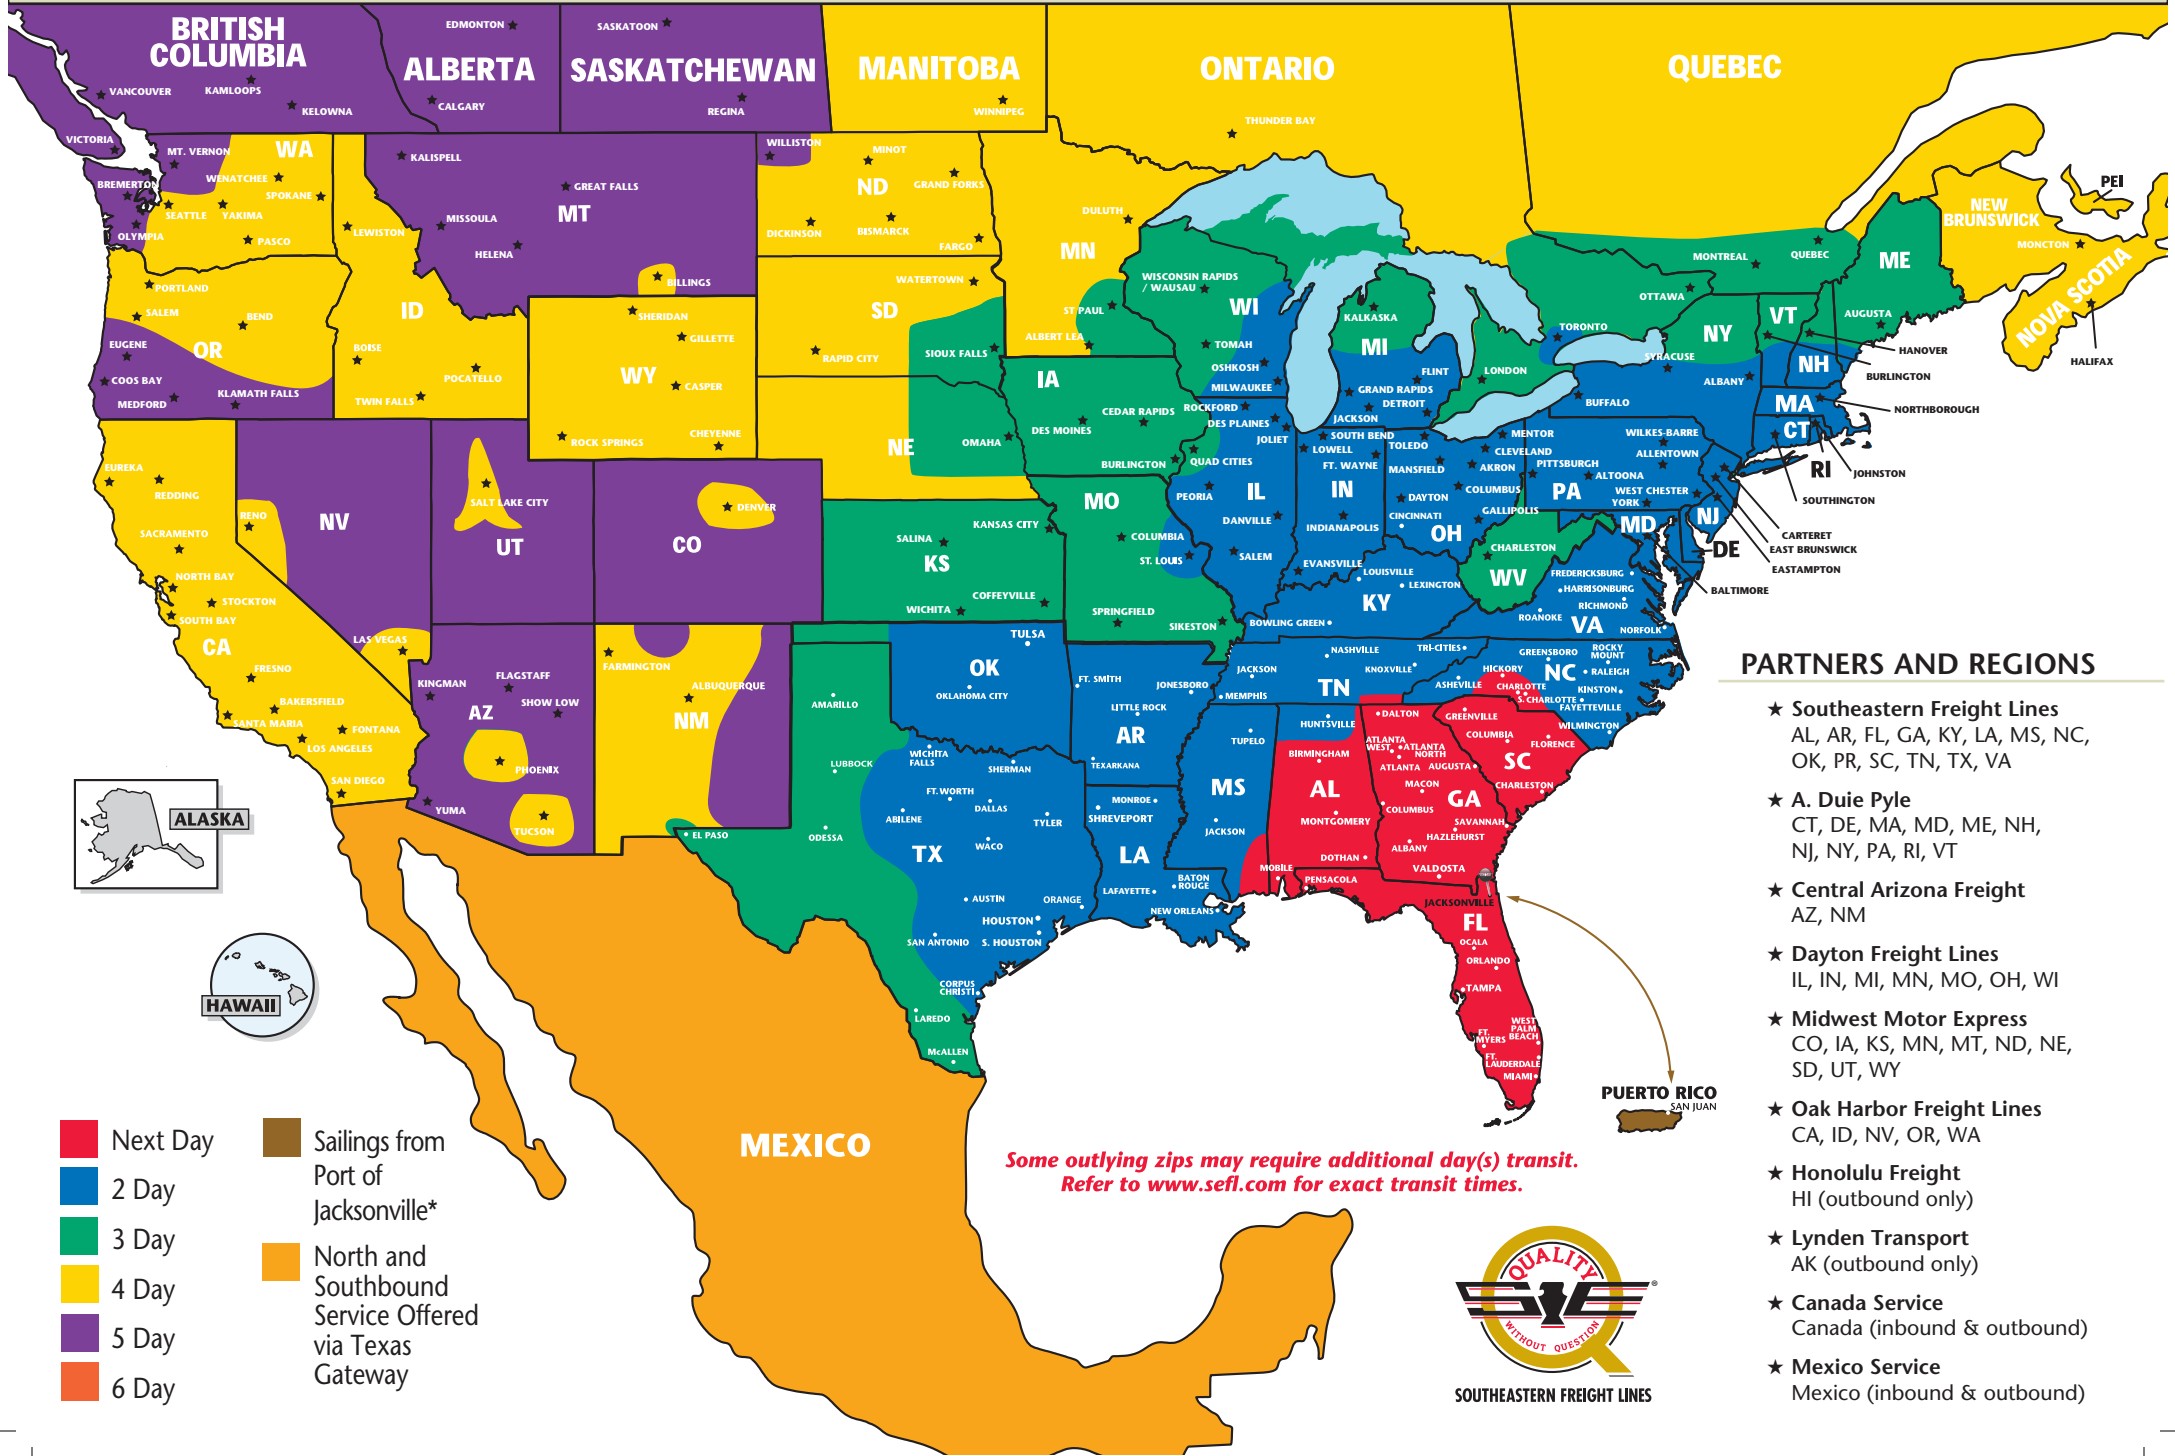

# The Most Dependable North American Coverage

JACKSONVILLE, FLORIDA

## PARTNERS AND REGIONS

- ★ **Southeastern Freight Lines**  
AL, AR, FL, GA, KY, LA, MS, NC, OK, PR, SC, TN, TX, VA
- ★ **A. Duie Pyle**  
CT, DE, MA, MD, ME, NH, NJ, NY, PA, RI, VT
- ★ **Central Arizona Freight**  
AZ, NM
- ★ **Dayton Freight Lines**  
IL, IN, MI, MN, MO, OH, WI
- ★ **Midwest Motor Express**  
CO, IA, KS, MN, MT, ND, NE, SD, UT, WY
- ★ **Oak Harbor Freight Lines**  
CA, ID, NV, OR, WA
- ★ **Honolulu Freight**  
HI (outbound only)
- ★ **Lynden Transport**  
AK (outbound only)
- ★ **Canada Service**  
Canada (inbound & outbound)
- ★ **Mexico Service**  
Mexico (inbound & outbound)

*Some outlying zips may require additional day(s) transit. Refer to [www.sefl.com](http://www.sefl.com) for exact transit times.*

- Next Day
- 2 Day
- 3 Day
- 4 Day
- 5 Day
- 6 Day
- Sailings from Port of Jacksonville\*
- North and Southbound Service Offered via Texas Gateway

# SOUTHEASTERN FREIGHT LINES TRANSIT TIMES