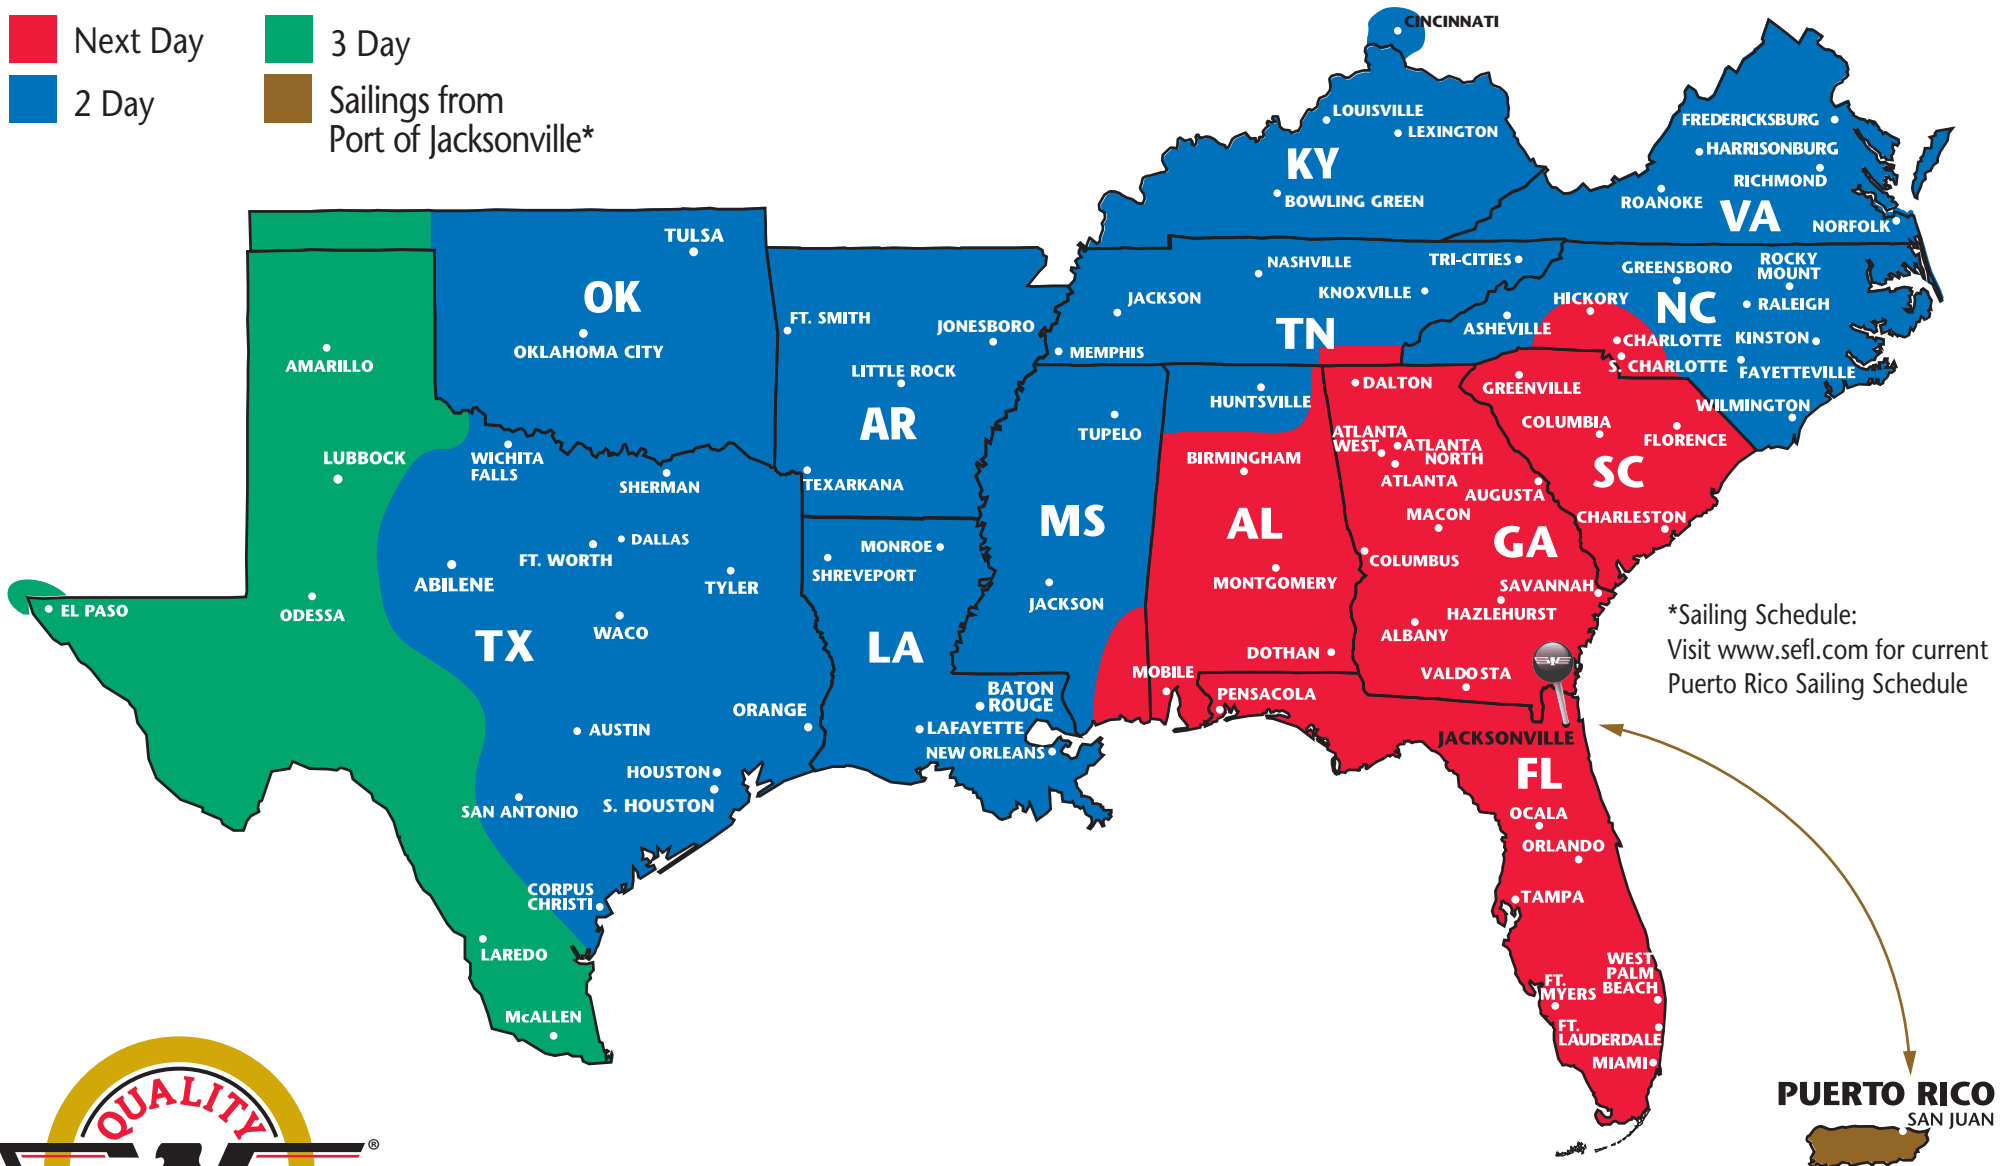

## PARTNERS AND REGIONS

- ★ **Southeastern Freight Lines**  
AL, AR, FL, GA, KY, LA, MS, NC, OK, PR, SC, TN, TX, VA
- ★ **A. Duie Pyle**  
CT, DE, MA, MD, ME, NH, NJ, NY, PA, RI, VT
- ★ **Central Arizona Freight**  
AZ, NM
- ★ **Dayton Freight Lines**  
IL, IN, MI, MN, MO, OH, WI
- ★ **Midwest Motor Express**  
CO, IA, KS, MN, MT, ND, NE, SD, UT, WY
- ★ **Oak Harbor Freight Lines**  
CA, ID, NV, OR, WA
- ★ **Honolulu Freight**  
HI (outbound only)
- ★ **Lynden Transport**  
AK (outbound only)
- ★ **Canada Service**  
Canada (inbound & outbound)
- ★ **Mexico Service**  
Mexico (inbound & outbound)

*Some outlying zips may require additional day(s) transit. Refer to [www.sefl.com](http://www.sefl.com) for exact transit times.*

- Next Day
- 2 Day
- 3 Day
- 4 Day
- 5 Day
- 6 Day
- Sailings from Port of Jacksonville\*
- North and Southbound Service Offered via Texas Gateway

# SOUTHEASTERN FREIGHT LINES TRANSIT TIMES

## JACKSONVILLE, FLORIDA

Next Day  
2 Day

3 Day  
Sailings from Port of Jacksonville\*

SOUTHEASTERN FREIGHT LINES

3335 Edgewood Avenue N ■ Jacksonville, FL 32254 ■ 904-798-7000 ■ 800-331-6203 ■ 904-665-0421 FAX