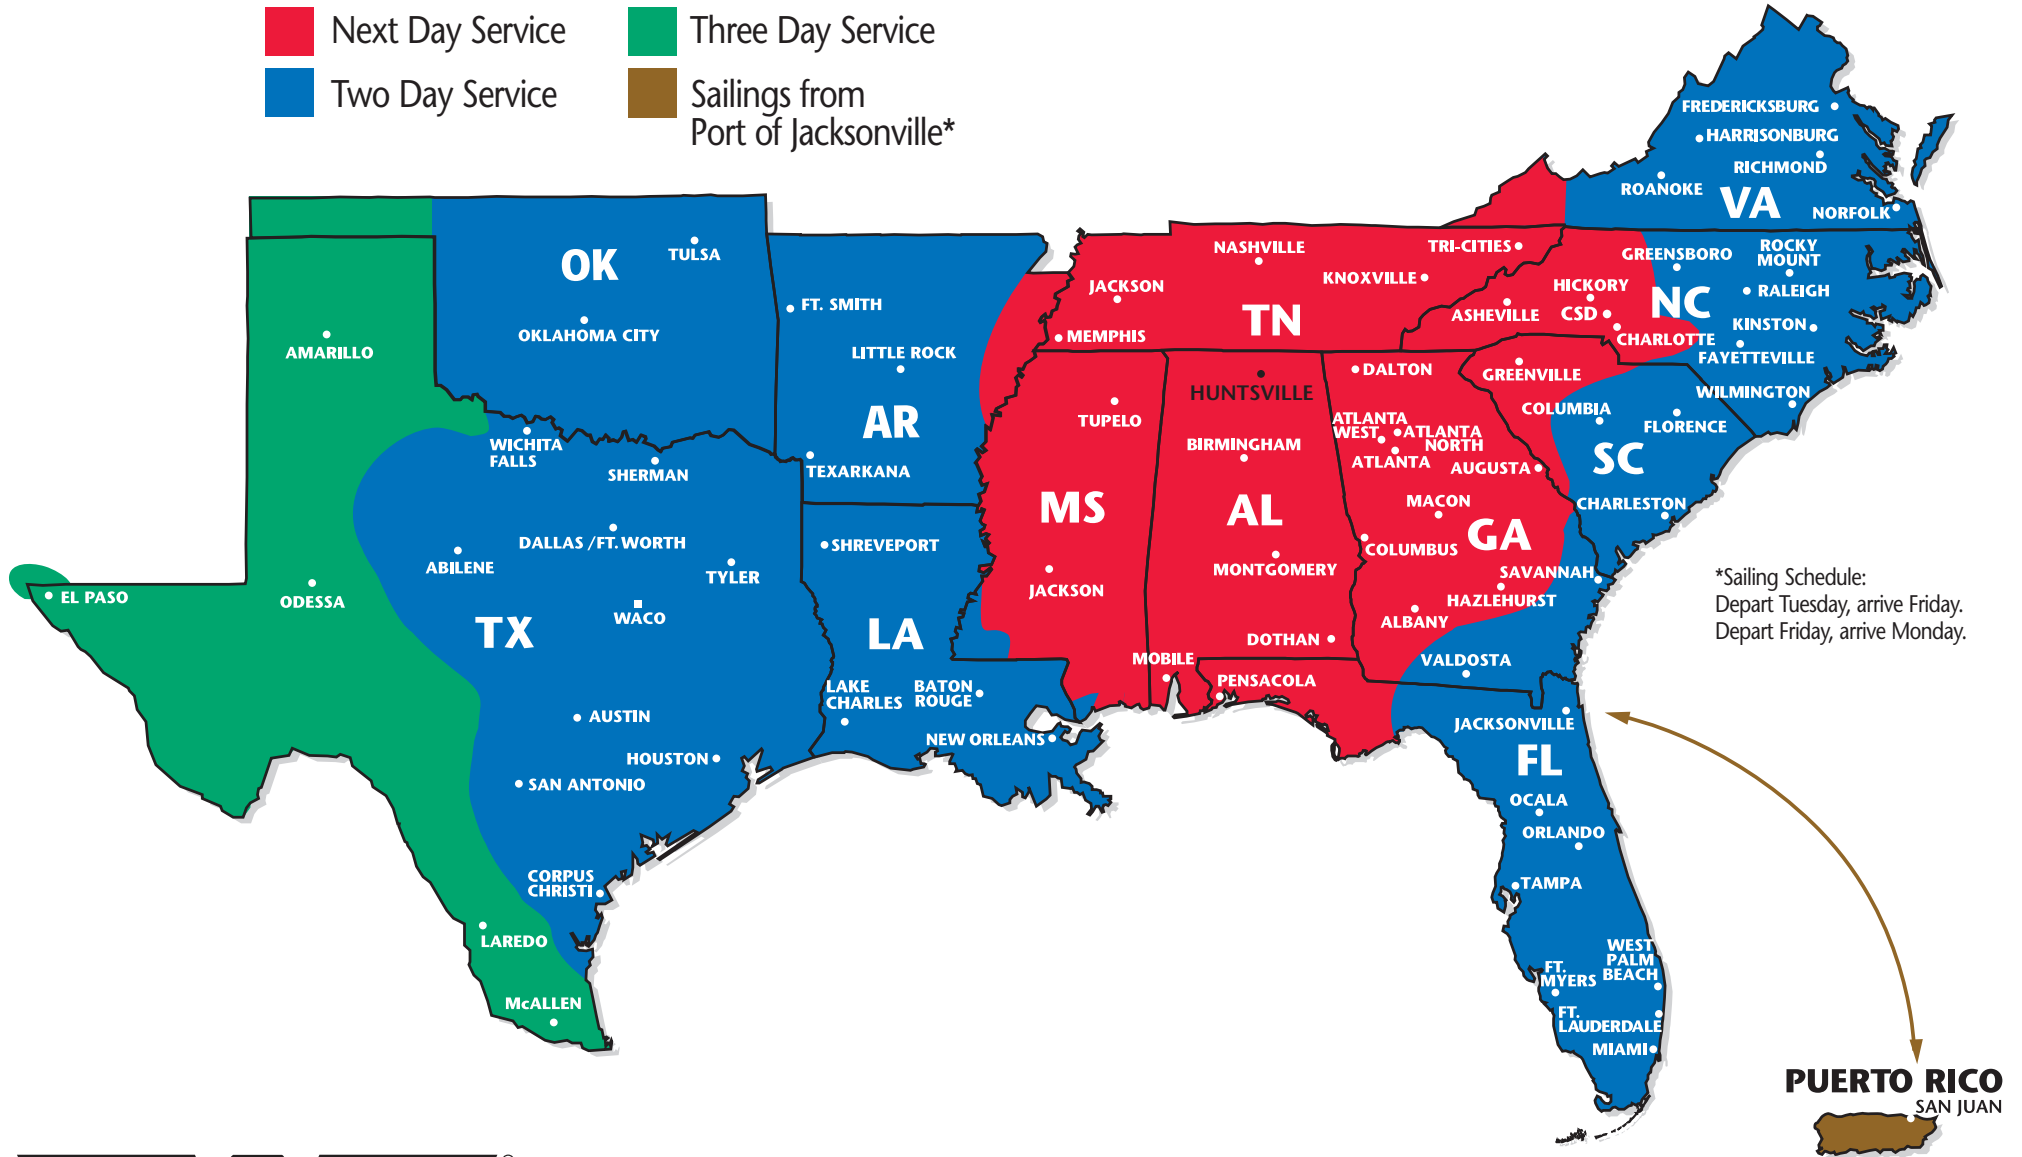

SOUTHEASTERN FREIGHT LINES TRANSIT TIMES

HUNTSVILLE, ALABAMA

- Next Day Service
- Three Day Service
- Two Day Service
- Sailings from Port of Jacksonville*

*Sailing Schedule:
 Depart Tuesday, arrive Friday.
 Depart Friday, arrive Monday.

SOUTHEASTERN FREIGHT LINES

6630 Swancott Road ■ Madison, AL 35758 ■ 256-353-1820 ■ 800-552-6438 ■ 256-353-1828 FAX

FOR GUARANTEED SERVICES 866-733-5733 ■ www.sefl.com

YOUR GATEWAY TO SERVICE EXCELLENCE

HUNTSVILLE, ALABAMA

PARTNERS AND REGIONS

- ★ Southeastern Freight Lines
Southeast
- ★ Oak Harbor Freight Lines
CA, ID, NV, OR, WA
- ★ A. Duie Pyle
CT, DE, MA, MD, ME, NH, NJ, NY,
PA, RI, VT
- ★ Midwest Motor Express
CO, IA, KS, MN, MT, ND, NE, SD,
UT, WY
- ★ Quik X Transportation
Canada
- ★ Honolulu Freight
HI (outbound only);
- ★ Dayton Freight Lines
IL, IN, KY, MI, MN, MO,
OH, WI
- ★ Lynden Transport
AK (outbound only)