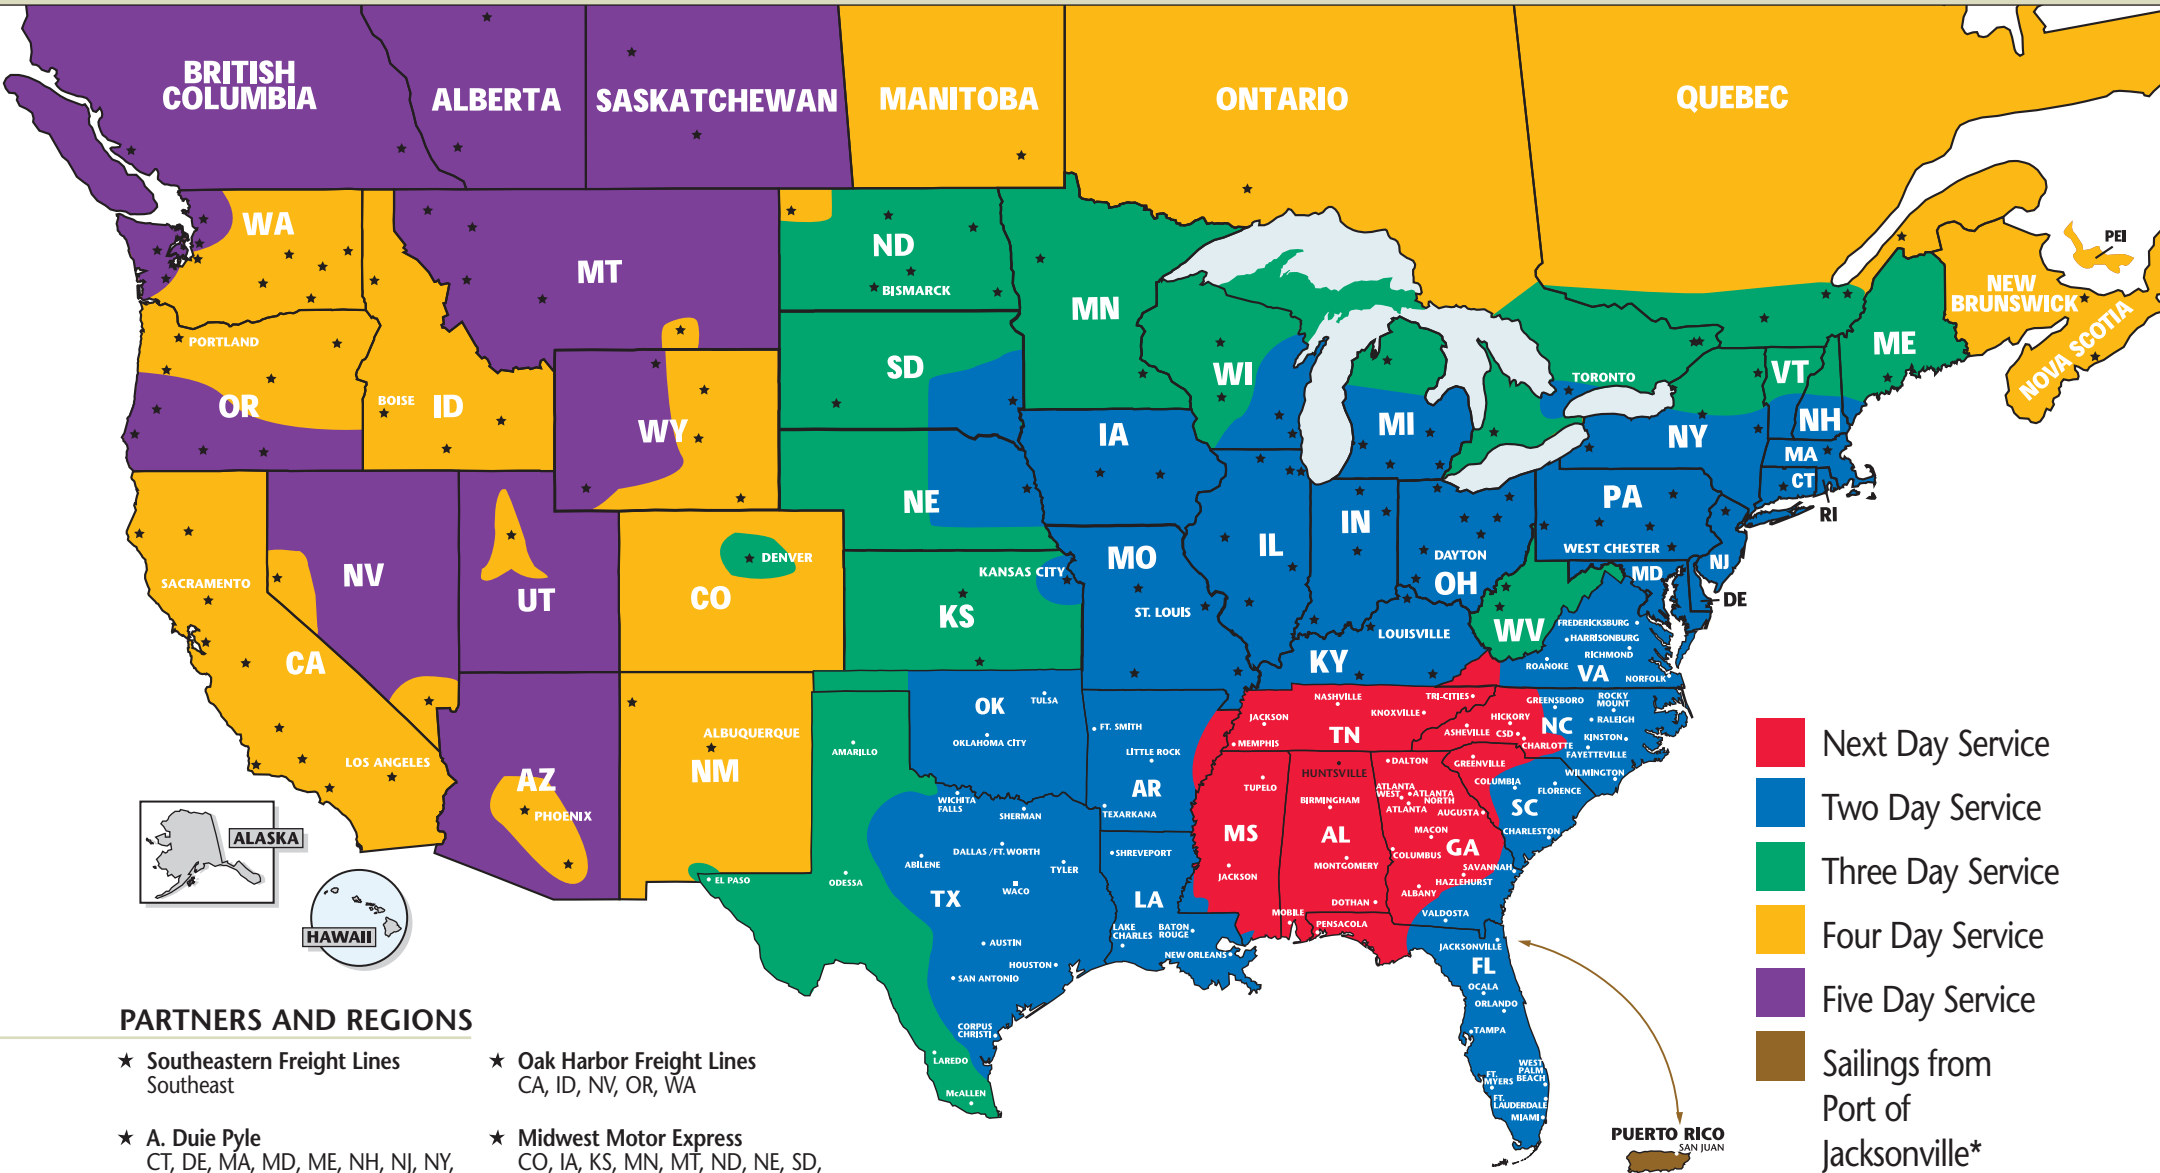

SOUTHEASTERN FREIGHT LINES TRANSIT TIMES

HUNTSVILLE, ALABAMA

- Next Day Service
- Three Day Service
- Two Day Service
- Sailings from Port of Jacksonville*

*Sailing Schedule:
 Depart Tuesday, arrive Friday.
 Depart Friday, arrive Monday.

SOUTHEASTERN FREIGHT LINES

6630 Swancott Road ■ Madison, AL 35758 ■ 256-353-1820 ■ 800-552-6438 ■ 256-353-1828 FAX

FOR GUARANTEED SERVICES 866-733-5733 ■ www.sefl.com

YOUR GATEWAY TO SERVICE EXCELLENCE

HUNTSVILLE, ALABAMA

PARTNERS AND REGIONS

- ★ Southeastern Freight Lines
Southeast
- ★ Oak Harbor Freight Lines
CA, ID, NV, OR, WA
- ★ A. Duie Pyle
CT, DE, MA, MD, ME, NH, NJ, NY,
PA, RI, VT
- ★ Midwest Motor Express
CO, IA, KS, MN, MT, ND, NE, SD,
UT, WY
- ★ Quik X Transportation
Canada
- ★ Honolulu Freight
HI (outbound only);
- ★ Dayton Freight Lines
IL, IN, KY, MI, MN, MO,
OH, WI
- ★ Lynden Transport
AK (outbound only)