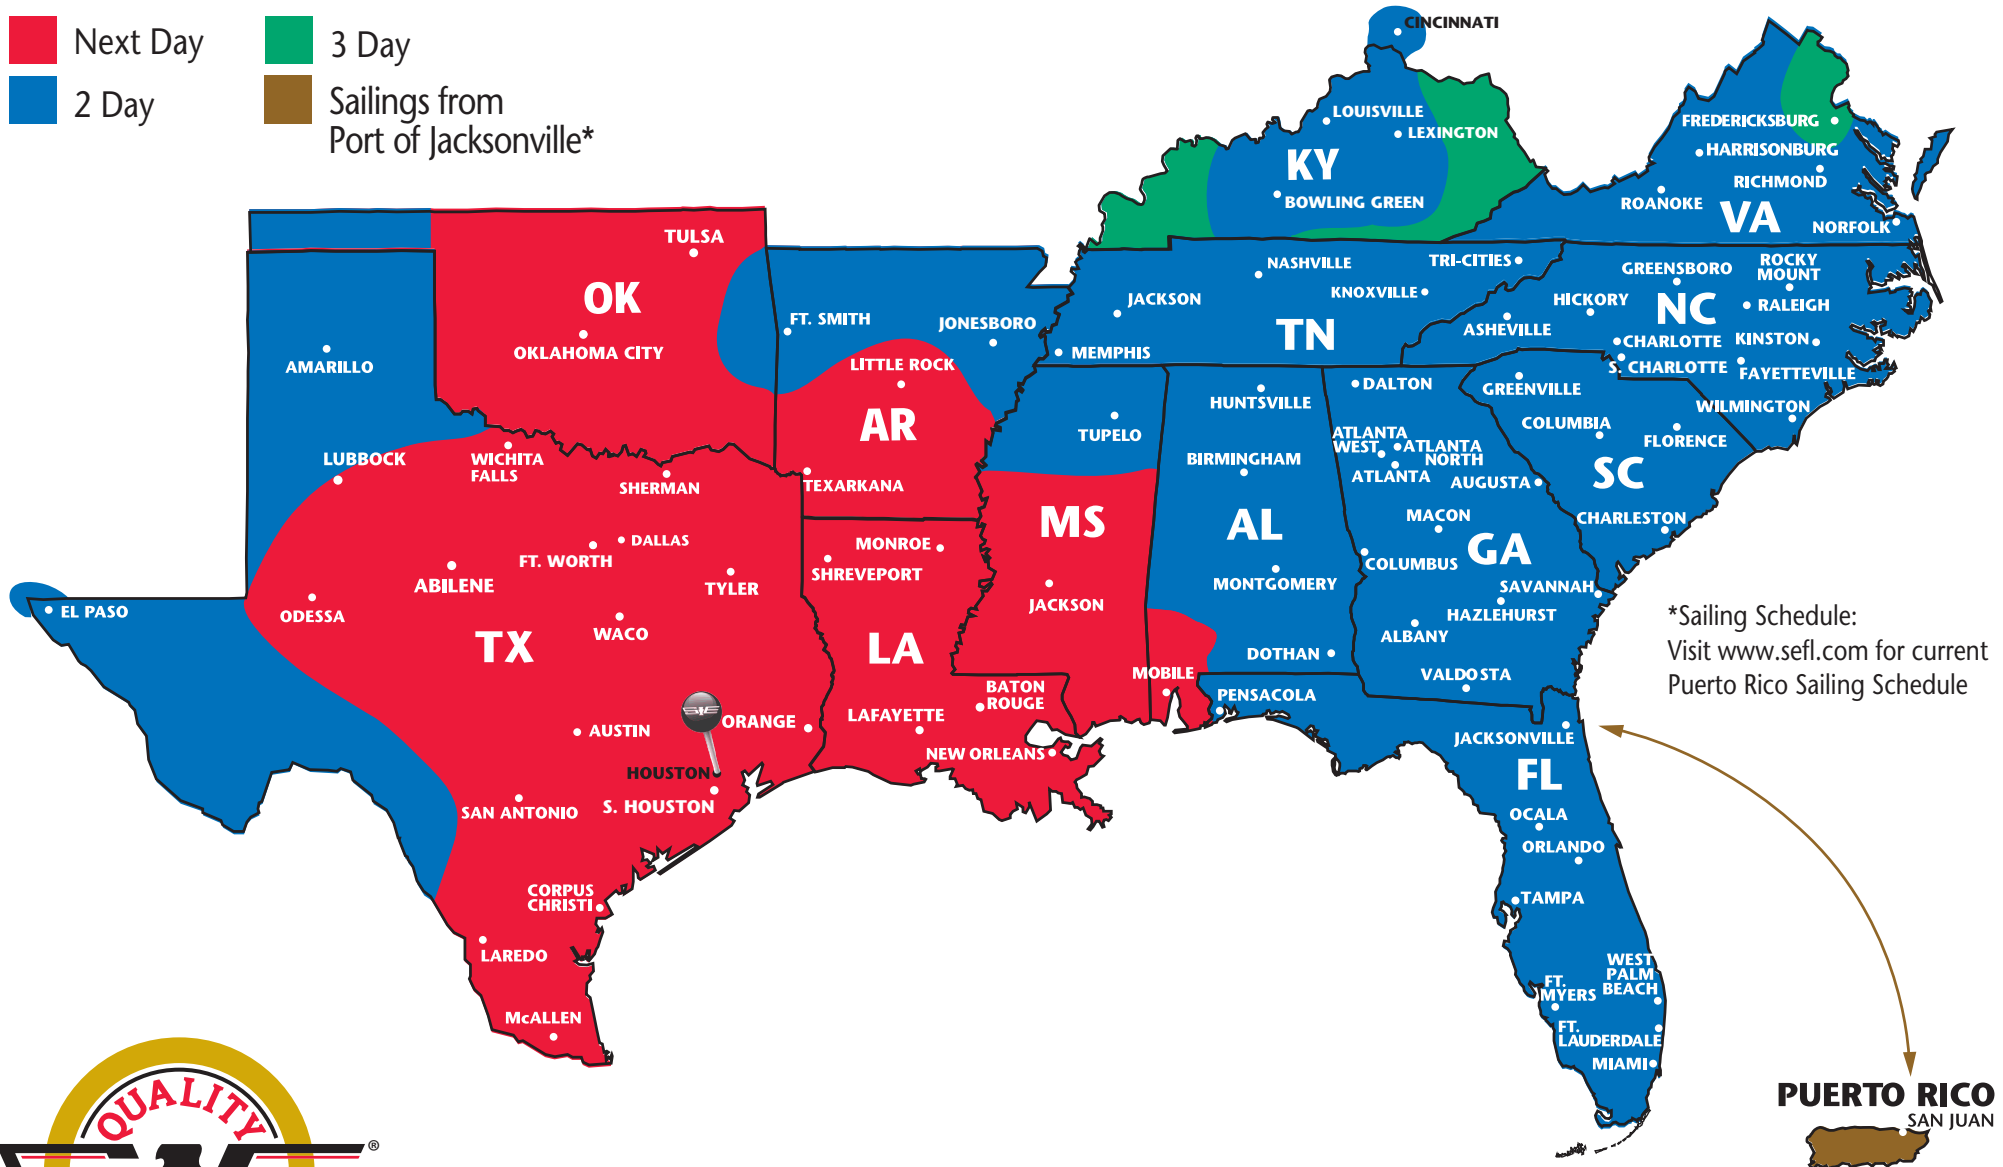

The Most Dependable North American Coverage

HOUSTON, TEXAS

PARTNERS AND REGIONS

- ★ **Southeastern Freight Lines**
AL, AR, FL, GA, KY, LA, MS, NC, OK, PR, SC, TN, TX, VA
- ★ **A. Duie Pyle**
CT, DE, MA, MD, ME, NH, NJ, NY, PA, RI, VT
- ★ **Central Arizona Freight**
AZ, NM
- ★ **Dayton Freight Lines**
IL, IN, MI, MN, MO, OH, WI
- ★ **Midwest Motor Express**
CO, IA, KS, MN, MT, ND, NE, SD, UT, WY
- ★ **Oak Harbor Freight Lines**
CA, ID, NV, OR, WA
- ★ **Honolulu Freight**
HI (outbound only)
- ★ **Lynden Transport**
AK (outbound only)
- ★ **Canada Service**
Canada (inbound & outbound)
- ★ **Mexico Service**
Mexico (inbound & outbound)

SOUTHEASTERN FREIGHT LINES TRANSIT TIMES

HOUSTON, TEXAS

Next Day
2 Day

3 Day
Sailings from Port of Jacksonville*

*Sailing Schedule:
Visit www.sefl.com for current
Puerto Rico Sailing Schedule

SOUTHEASTERN FREIGHT LINES