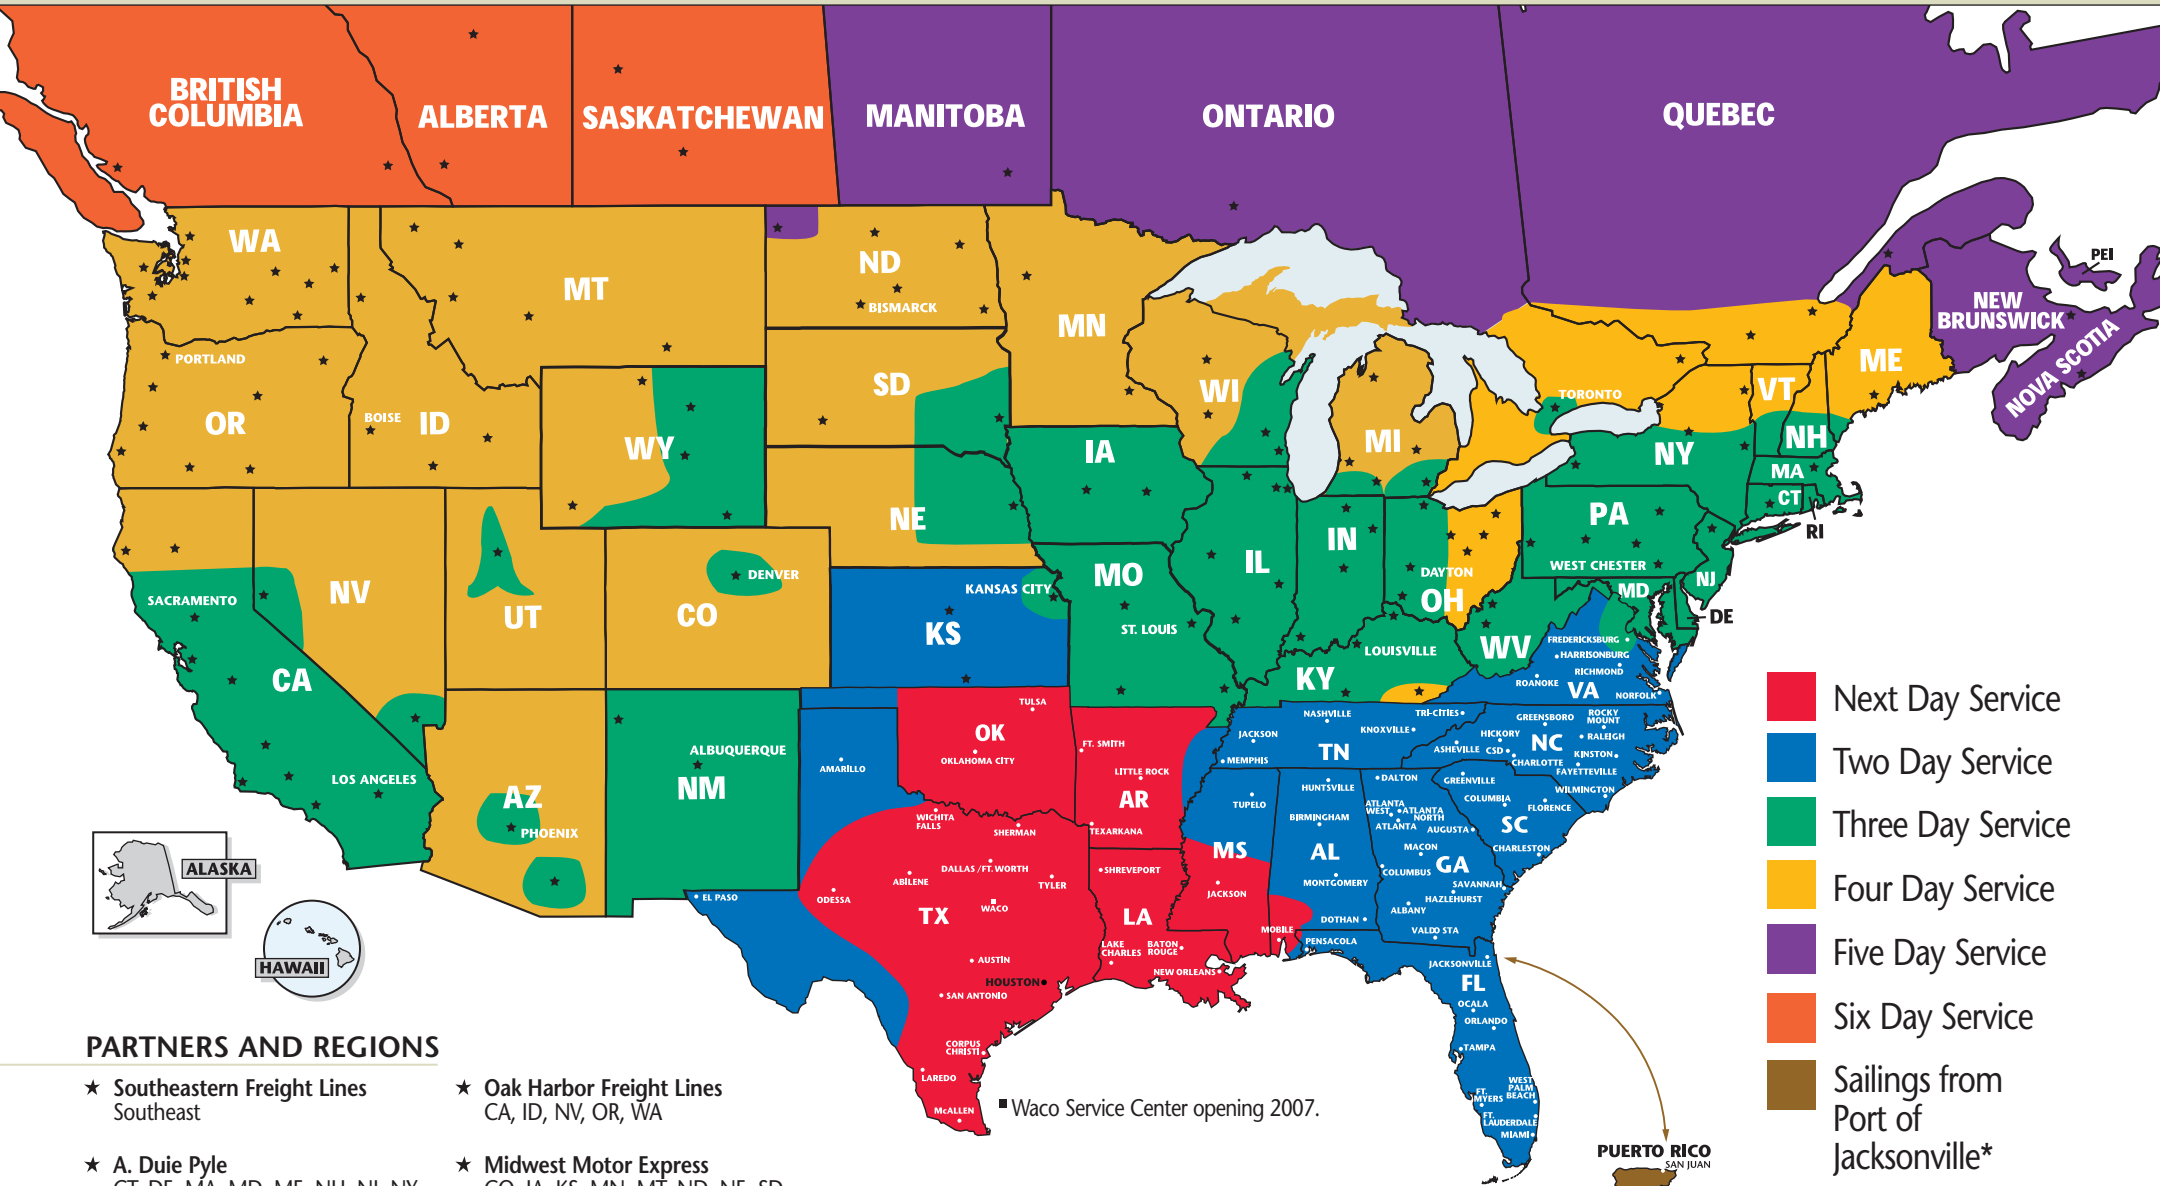

SOUTHEASTERN FREIGHT LINES TRANSIT TIMES

HOUSTON, TEXAS

- Next Day Service
- Three Day Service
- Two Day Service
- Sailings from Port of Jacksonville*

*Sailing Schedule:
 Depart Tuesday, arrive Friday.
 Depart Friday, arrive Monday.

SOUTHEASTERN FREIGHT LINES

9199 West Hardy Street ■ Houston, TX 77022 ■ 713.695.0078 ■ 800.990.7335 ■ 713.695.2651 FAX

FOR GUARANTEED SERVICES 866-733-5733 ■ www.sefl.com

YOUR GATEWAY TO SERVICE EXCELLENCE

HOUSTON, TEXAS

PARTNERS AND REGIONS

- ★ Southeastern Freight Lines Southeast
- ★ A. Duie Pyle CT, DE, MA, MD, ME, NH, NJ, NY, PA, RI, VT
- ★ Quik X Transportation Canada
- ★ Dayton Freight Lines IL, IN, KY, MI, MN, MO, OH, WI
- ★ Oak Harbor Freight Lines CA, ID, NV, OR, WA
- ★ Midwest Motor Express CO, IA, KS, MN, MT, ND, NE, SD, UT, WY
- ★ Central Arizona Freight AZ
- ★ Honolulu Freight HI (outbound only);
- ★ Lynden Transport AK (outbound only)