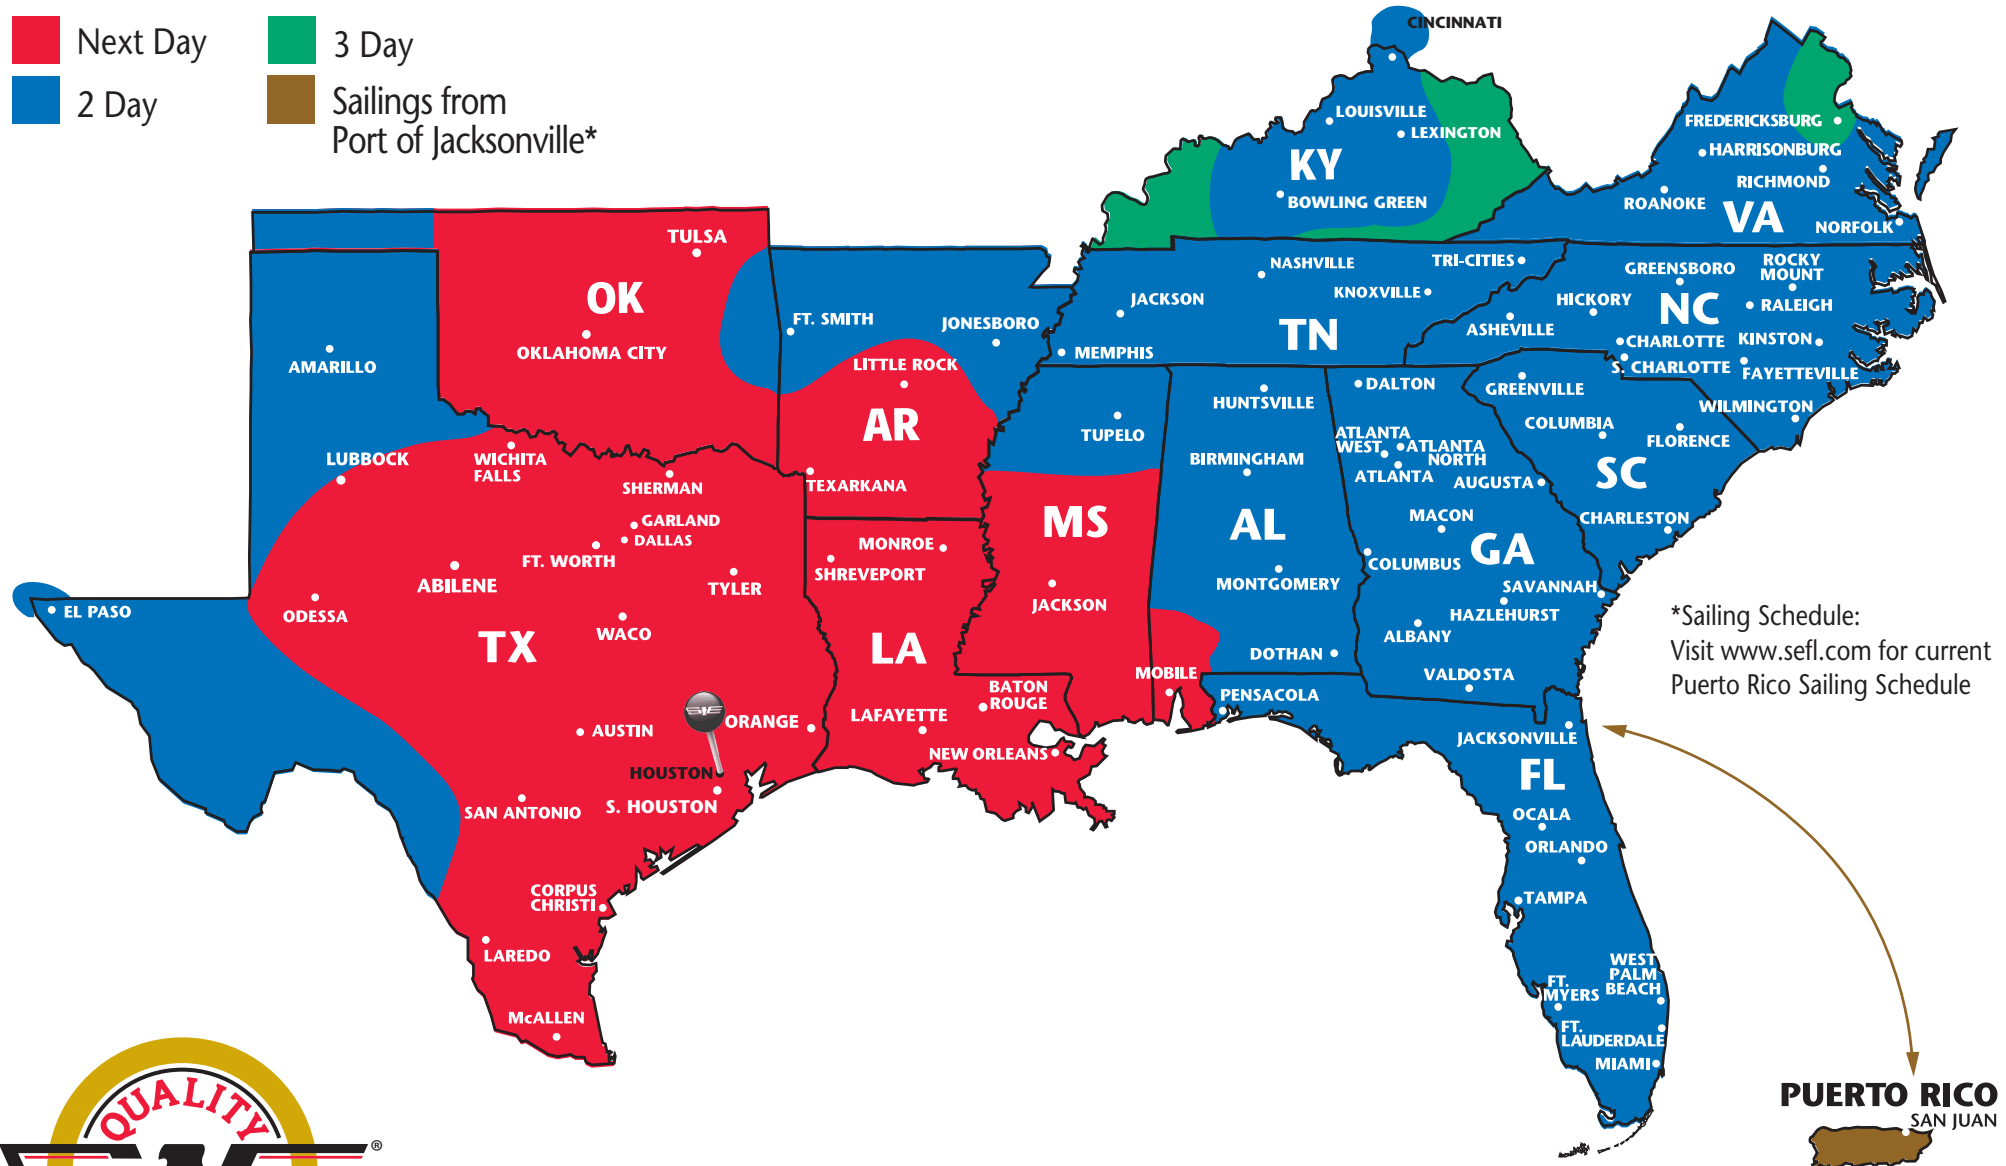

The Most Dependable North American Coverage

HOUSTON, TEXAS

PARTNERS AND REGIONS

- ★ **Southeastern Freight Lines**
AL, AR, FL, GA, KY, LA, MS, NC, OK, PR, SC, TN, TX, VA
- ★ **A. Duie Pyle**
CT, DE, MA, MD, ME, NH, NJ, NY, PA, RI, VT
- ★ **Central Arizona Freight**
AZ, NM
- ★ **Dayton Freight Lines**
IL, IN, MI, MN, MO, OH, WI
- ★ **Midwest Motor Express**
CO, IA, KS, MN, MT, ND, NE, SD, UT, WY
- ★ **Oak Harbor Freight Lines**
CA, ID, NV, OR, WA
- ★ **Honolulu Freight**
HI (outbound only)
- ★ **Lynden Transport**
AK (outbound only)
- ★ **Canada Service**
Canada (inbound & outbound)
- ★ **Mexico Service**
Mexico (inbound & outbound)

SOUTHEASTERN FREIGHT LINES TRANSIT TIMES

HOUSTON, TEXAS

- Next Day
- 3 Day
- 2 Day
- Sailings from Port of Jacksonville*

*Sailing Schedule:
Visit www.sefl.com for current
Puerto Rico Sailing Schedule

SOUTHEASTERN FREIGHT LINES