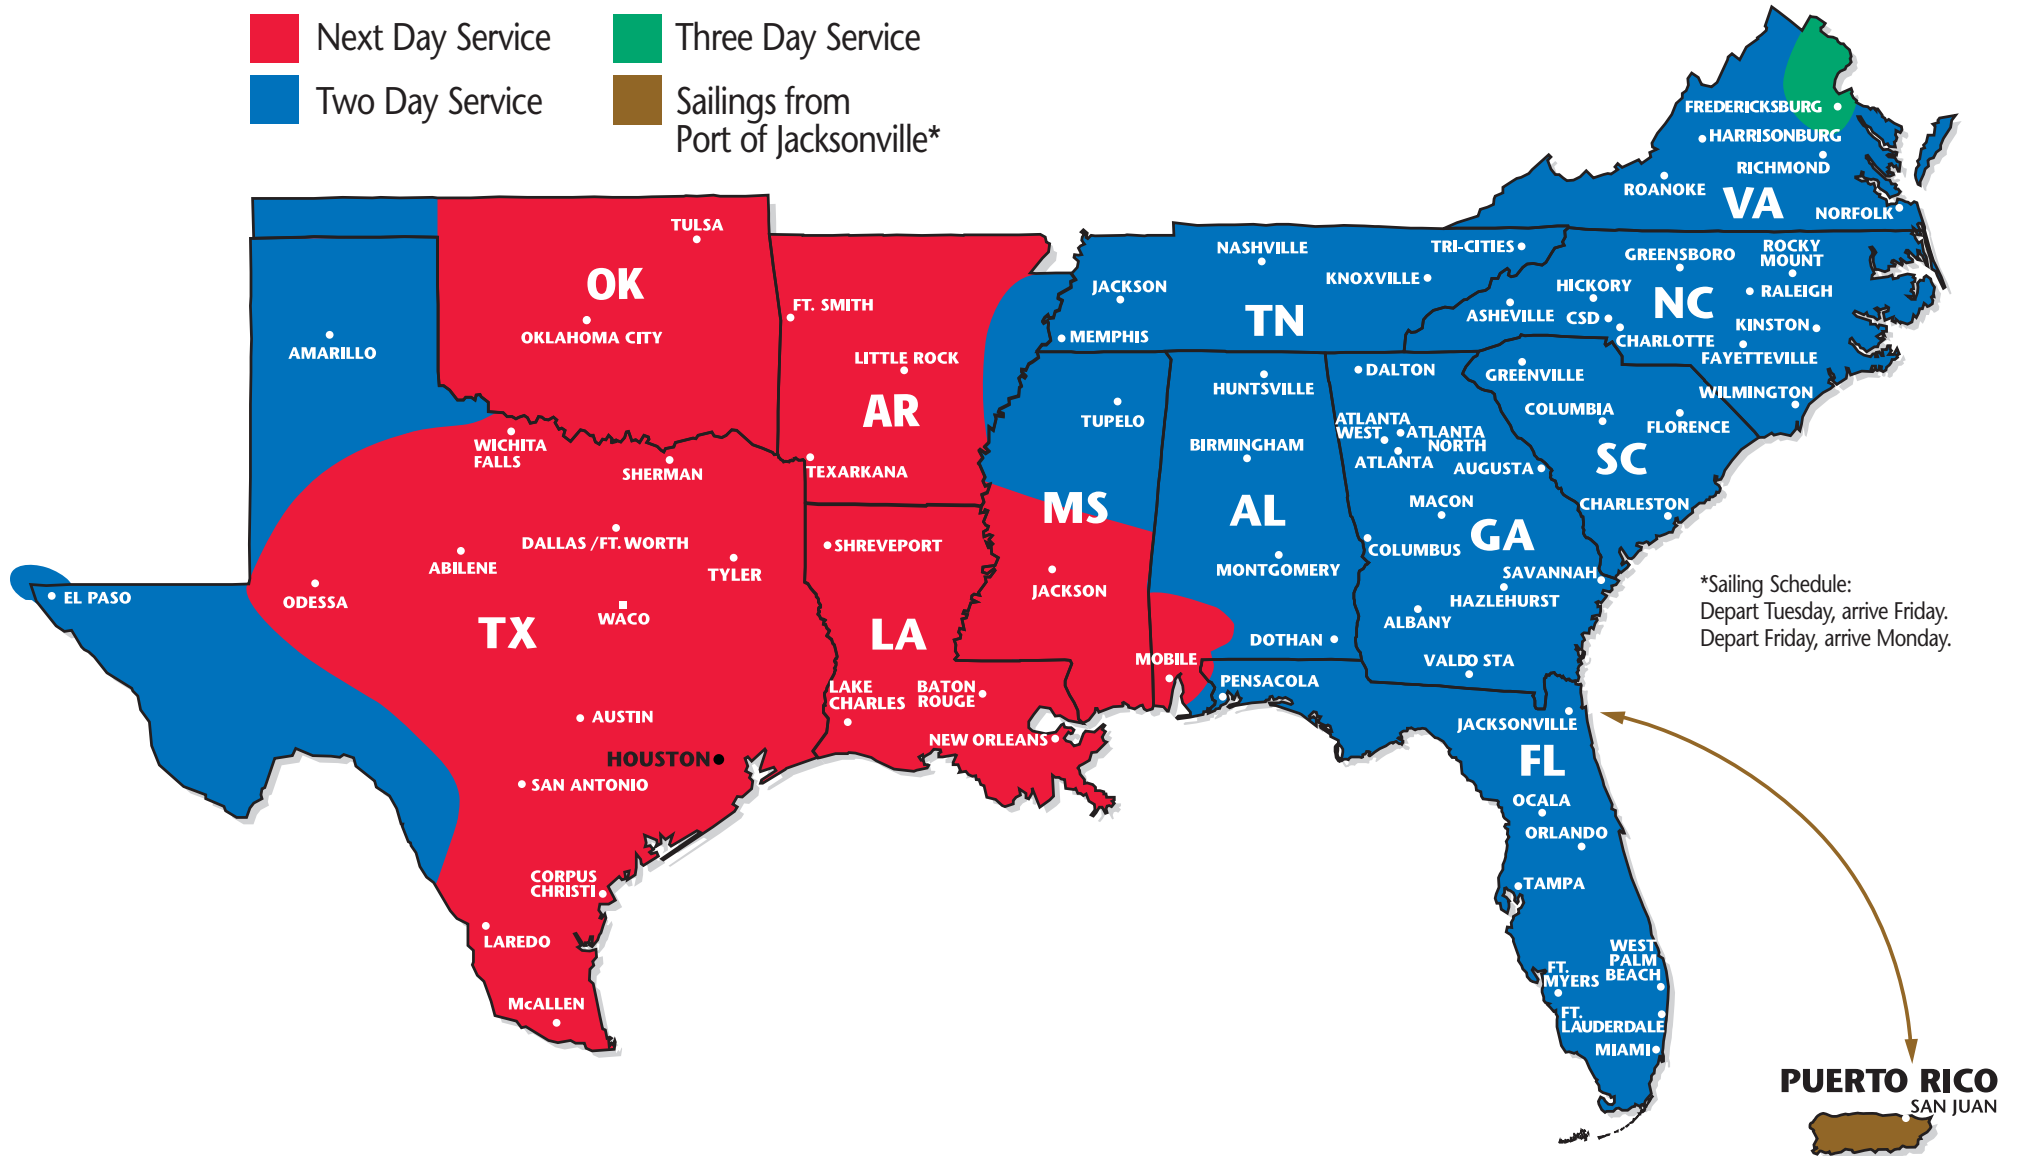

SOUTHEASTERN FREIGHT LINES TRANSIT TIMES

HOUSTON, TEXAS

- Next Day Service
- Three Day Service
- Two Day Service
- Sailings from Port of Jacksonville*

*Sailing Schedule:
 Depart Tuesday, arrive Friday.
 Depart Friday, arrive Monday.

SOUTHEASTERN FREIGHT LINES

9199 West Hardy Street ■ Houston, TX 77022 ■ 713.695.0078 ■ 800.990.7335 ■ 713.695.2651 FAX

FOR GUARANTEED SERVICES 866-733-5733 ■ www.sefl.com

YOUR GATEWAY TO SERVICE EXCELLENCE

HOUSTON, TEXAS

PARTNERS AND REGIONS

- ★ Southeastern Freight Lines Southeast
- ★ A. Duie Pyle CT, DE, MA, MD, ME, NH, NJ, NY, PA, RI, VT
- ★ Quik X Transportation Canada
- ★ Dayton Freight Lines IL, IN, KY, MI, MN, MO, OH, WI
- ★ Oak Harbor Freight Lines CA, ID, NV, OR, WA
- ★ Midwest Motor Express CO, IA, KS, MN, MT, ND, NE, SD, UT, WY
- ★ Central Arizona Freight AZ
- ★ Honolulu Freight HI (outbound only);
- ★ Lynden Transport AK (outbound only)