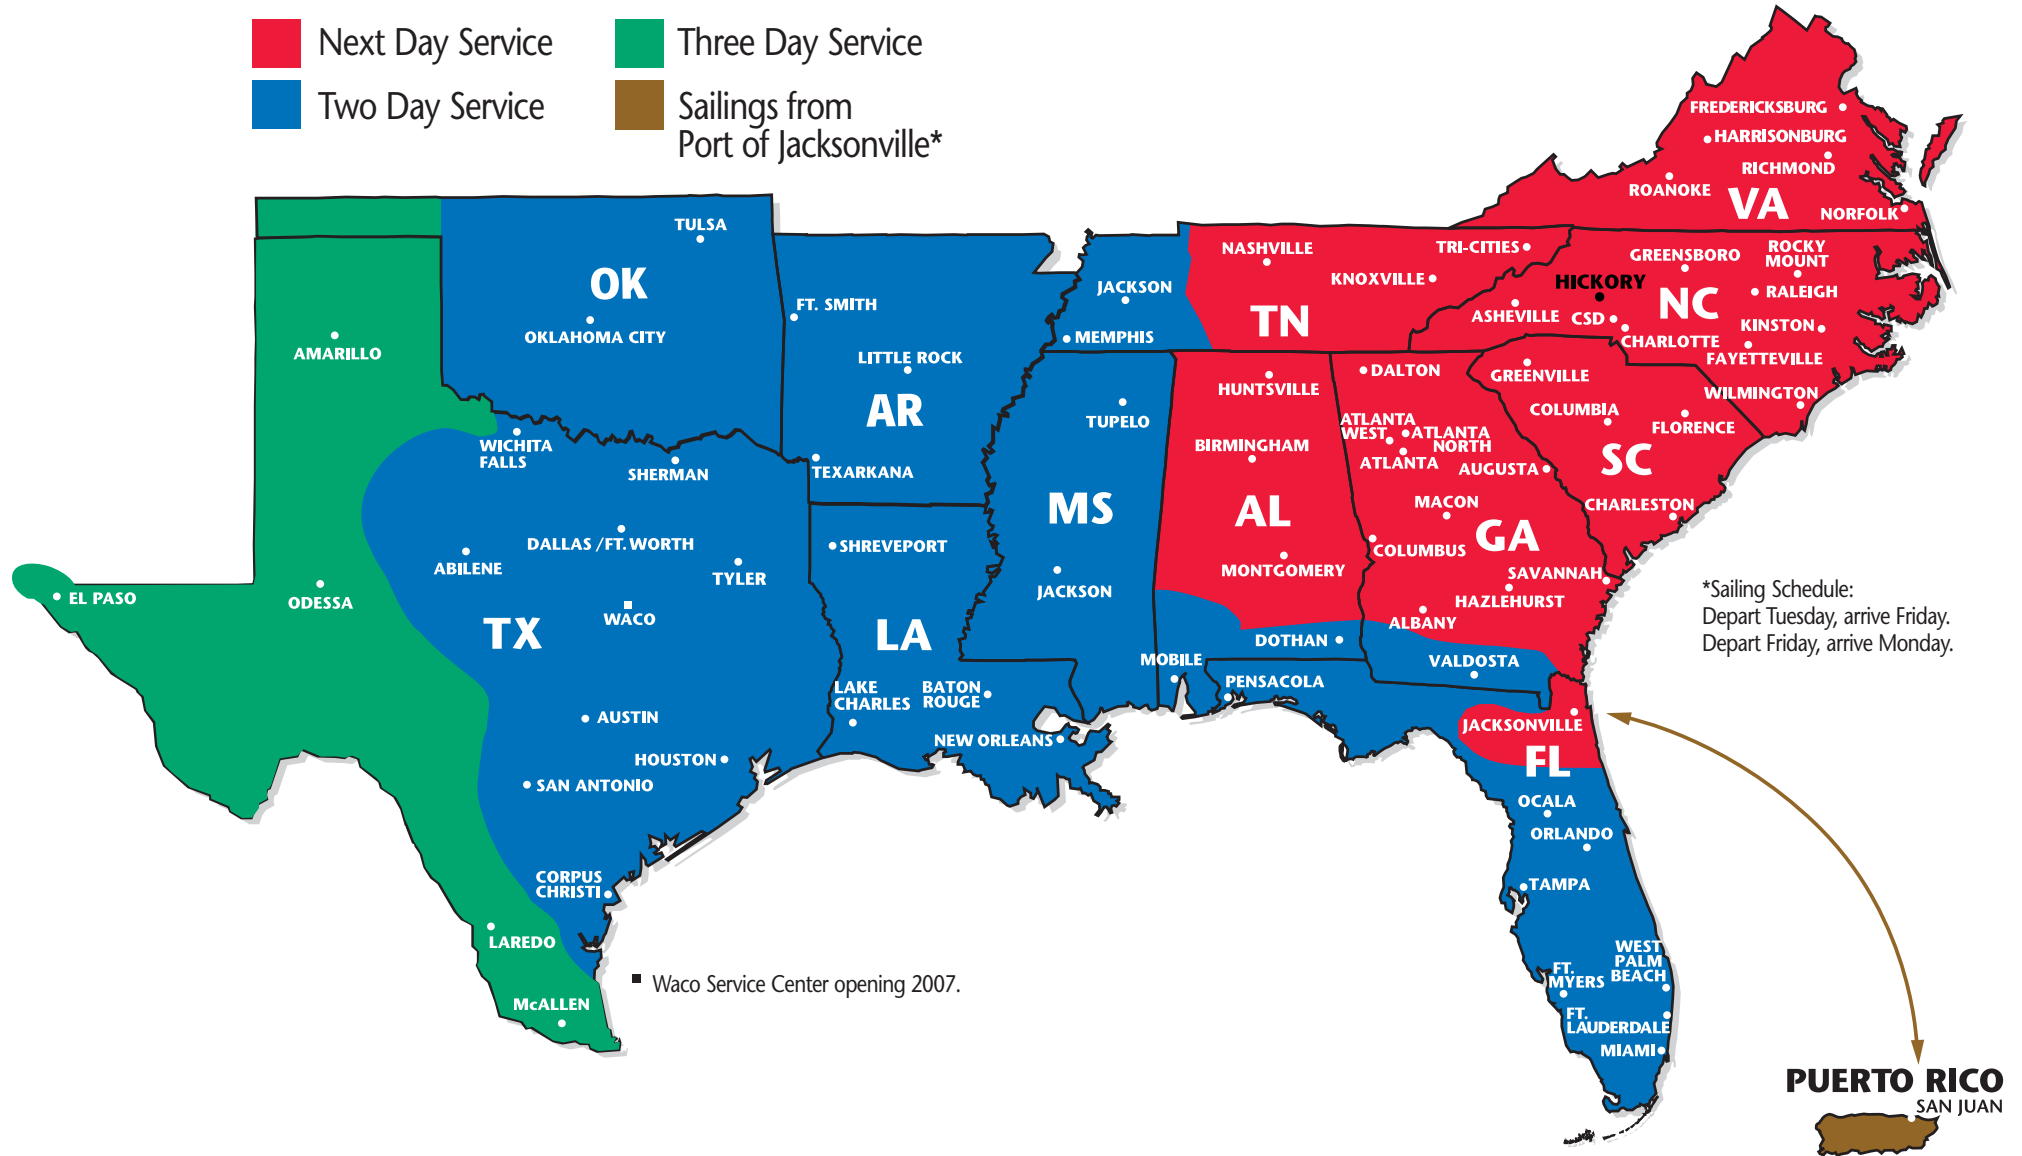

SOUTHEASTERN FREIGHT LINES TRANSIT TIMES

HICKORY, NORTH CAROLINA (Outbound only)

- Next Day Service
- Three Day Service
- Two Day Service
- Sailings from Port of Jacksonville*

SOUTHEASTERN FREIGHT LINES

3055 Kelly Boulevard ■ Hickory, NC 28610 ■ 828-459-0381 ■ 800-332-2511 ■ 828-459-0485 FAX

FOR GUARANTEED SERVICES 866-733-5733 ■ www.sefl.com

YOUR GATEWAY TO SERVICE EXCELLENCE

HICKORY, NORTH CAROLINA

PARTNERS AND REGIONS

- ★ Southeastern Freight Lines
Southeast
- ★ Oak Harbor Freight Lines
CA, ID, NV, OR, WA
- ★ A. Duie Pyle
CT, DE, MA, MD, ME, NH, NJ, NY,
PA, RI, VT
- ★ Midwest Motor Express
CO, IA, KS, MN, MT, ND, NE, SD,
UT, WY
- ★ Quik X Transportation
Canada
- ★ Honolulu Freight
HI (outbound only);
- ★ Dayton Freight Lines
IL, IN, KY, MI, MN, MO,
OH, WI
- ★ Lynden Transport
AK (outbound only)

■ Waco Service Center opening 2007.