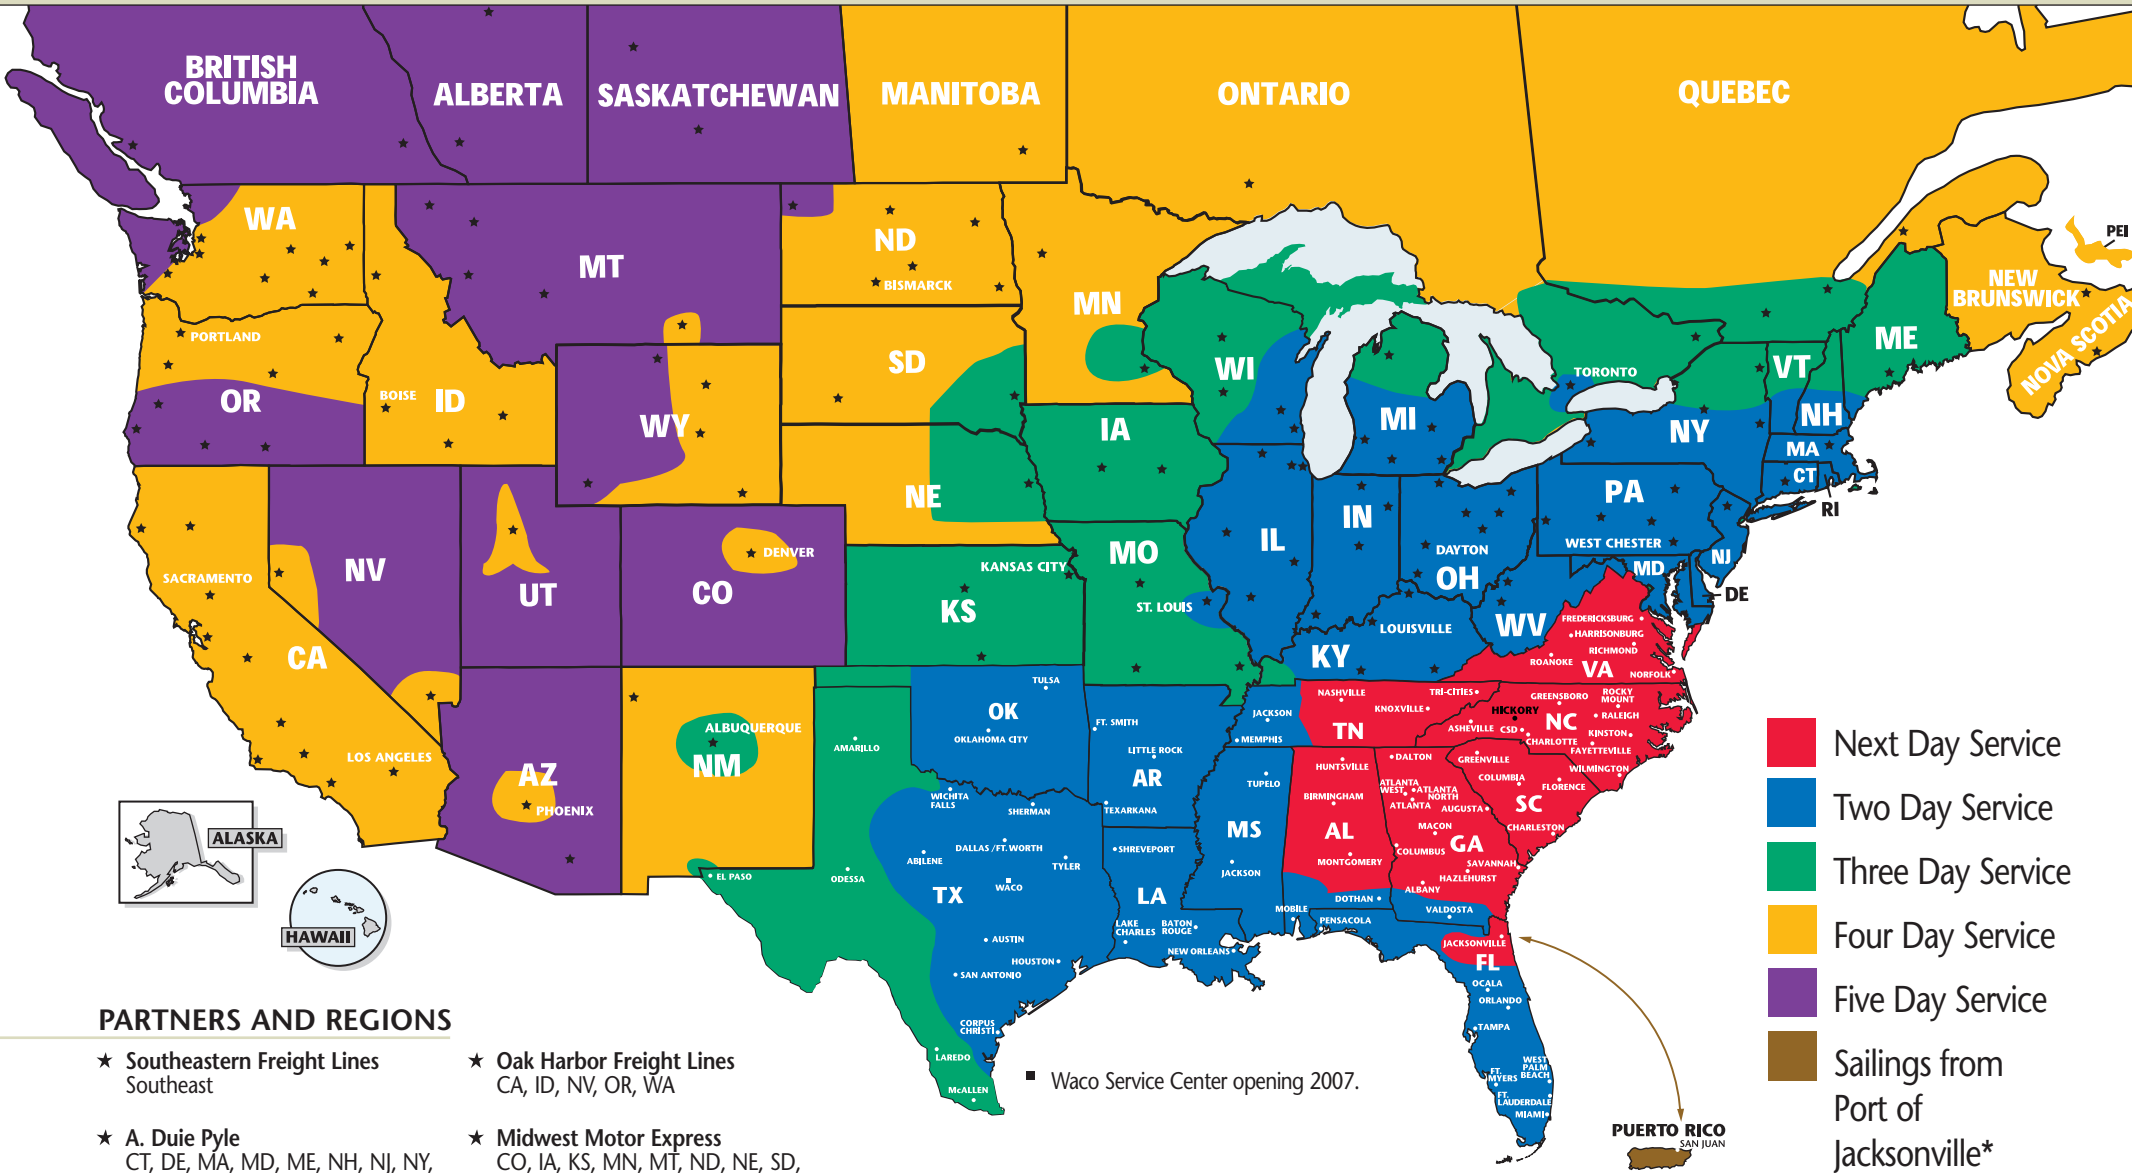

SOUTHEASTERN FREIGHT LINES TRANSIT TIMES

HICKORY, NORTH CAROLINA (Outbound only)

- Next Day Service
- Three Day Service
- Two Day Service
- Sailings from Port of Jacksonville*

SOUTHEASTERN FREIGHT LINES

3055 Kelly Boulevard ■ Hickory, NC 28610 ■ 828-459-0381 ■ 800-332-2511 ■ 828-459-0485 FAX

FOR GUARANTEED SERVICES 866-733-5733 ■ www.sefl.com

YOUR GATEWAY TO SERVICE EXCELLENCE

HICKORY, NORTH CAROLINA

PARTNERS AND REGIONS

- ★ Southeastern Freight Lines
Southeast
- ★ Oak Harbor Freight Lines
CA, ID, NV, OR, WA
- ★ A. Duie Pyle
CT, DE, MA, MD, ME, NH, NJ, NY,
PA, RI, VT
- ★ Midwest Motor Express
CO, IA, KS, MN, MT, ND, NE, SD,
UT, WY
- ★ Quik X Transportation
Canada
- ★ Honolulu Freight
HI (outbound only);
- ★ Dayton Freight Lines
IL, IN, KY, MI, MN, MO,
OH, WI
- ★ Lynden Transport
AK (outbound only)

■ Waco Service Center opening 2007.