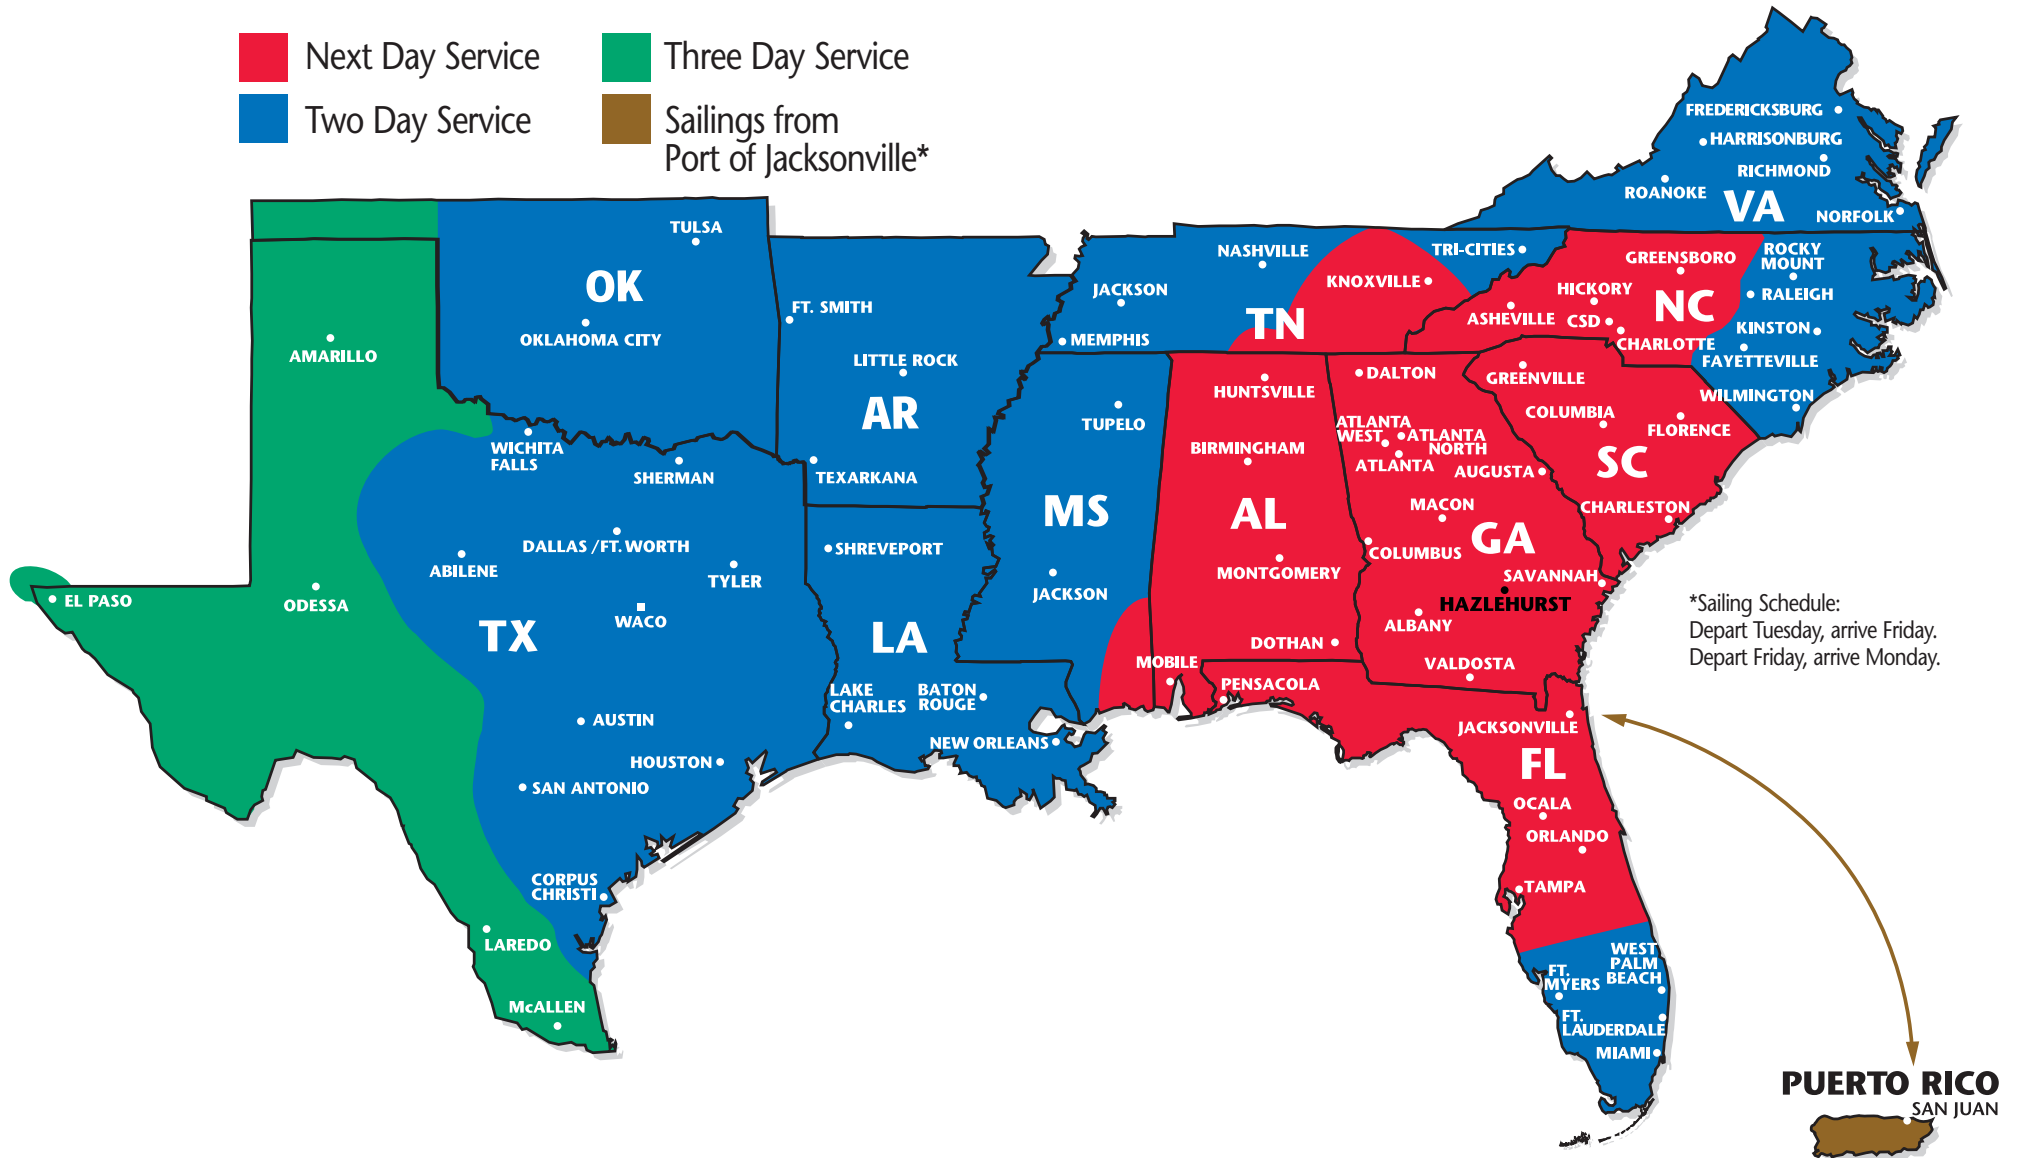

# SOUTHEASTERN FREIGHT LINES TRANSIT TIMES

## HAZLEHURST, GEORGIA

SOUTHEASTERN FREIGHT LINES

9 Matthews Drive ■ Hazlehurst, GA 31539 ■ 912-375-3431 ■ 800-822-4704 ■ 912-375-0453 FAX

FOR GUARANTEED SERVICES 866-733-5733 ■ [www.sefl.com](http://www.sefl.com)