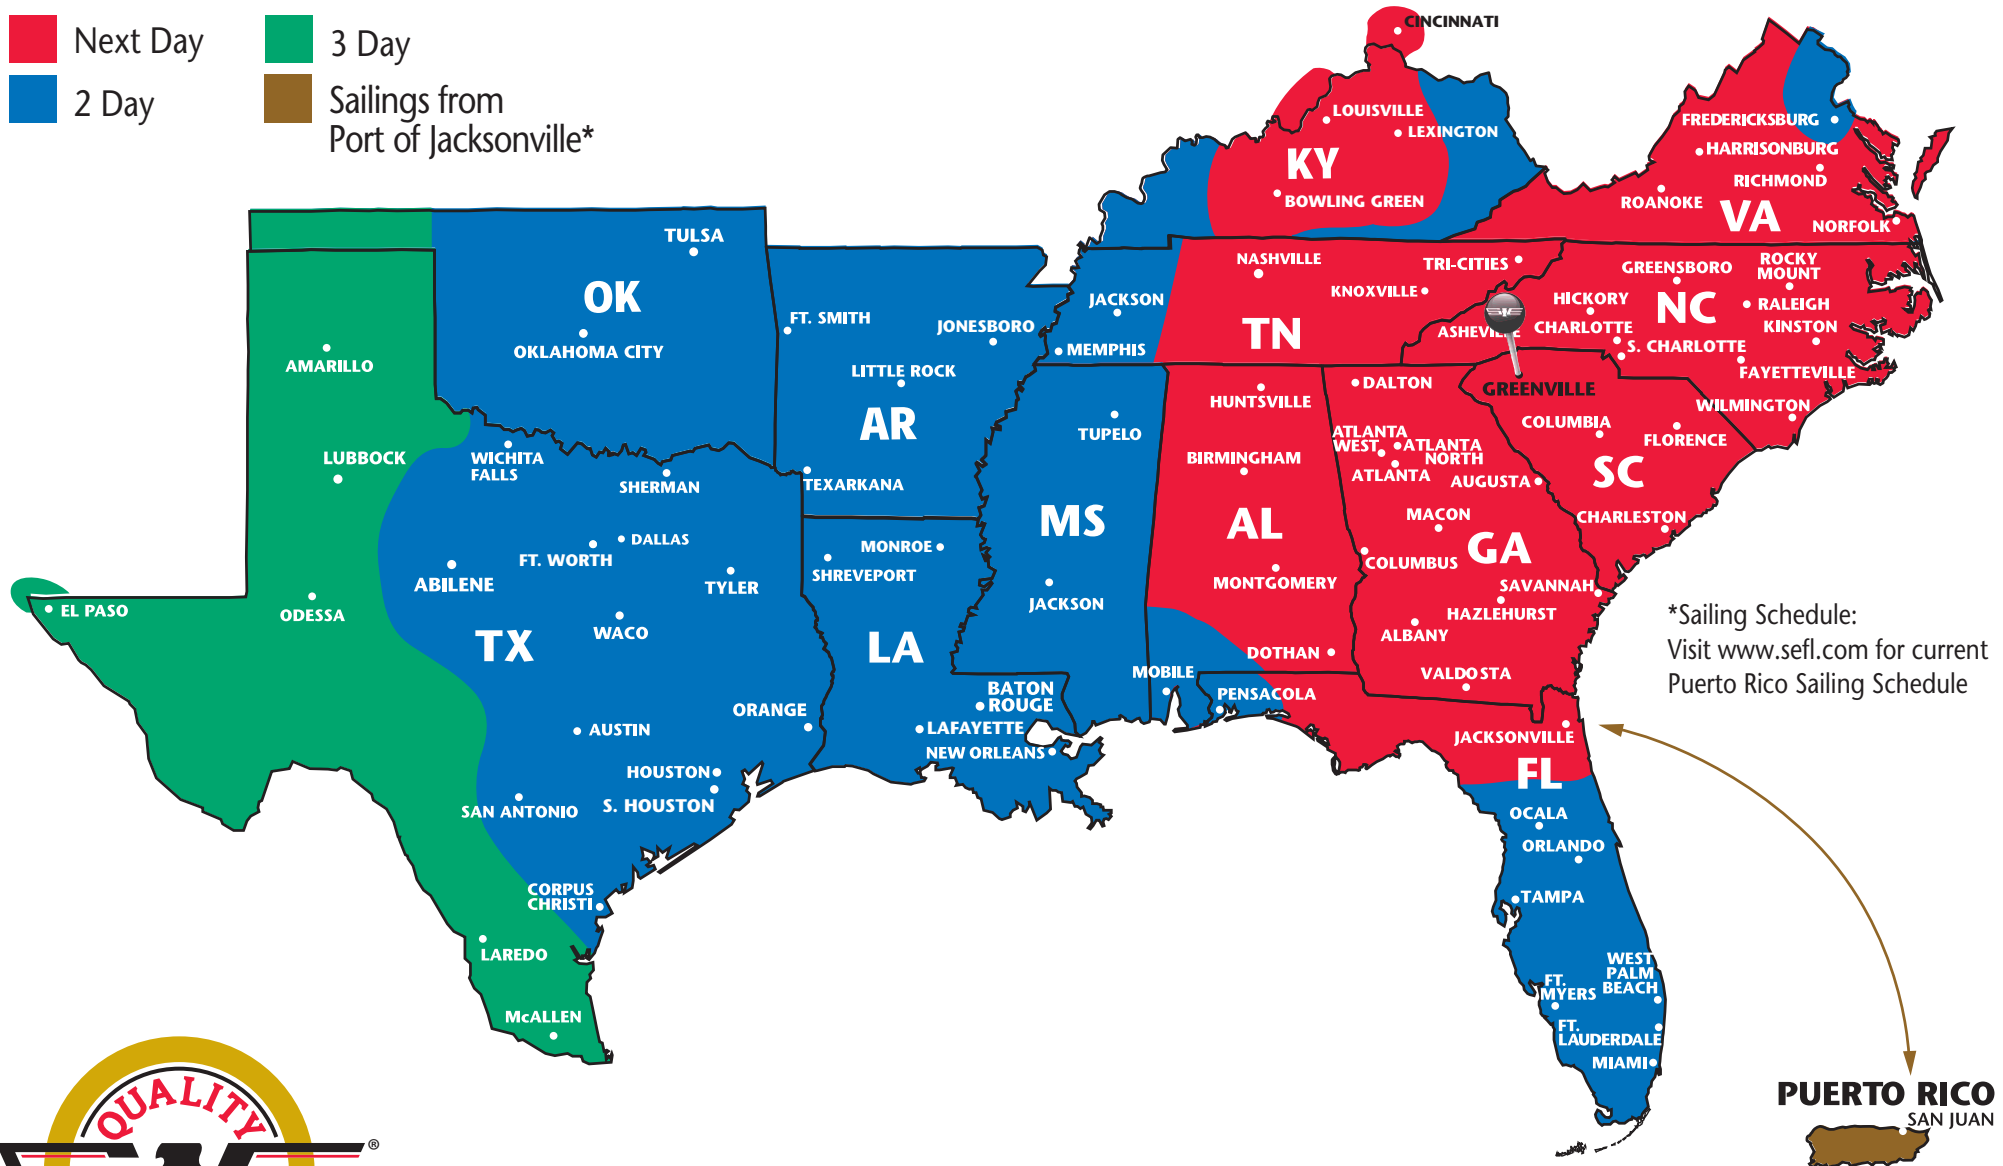

# The Most Dependable North American Coverage

## GREENVILLE, SOUTH CAROLINA

# SOUTHEASTERN FREIGHT LINES TRANSIT TIMES

## GREENVILLE, SOUTH CAROLINA

■ Next Day  
■ 2 Day

■ 3 Day  
■ Sailings from Port of Jacksonville\*

\*Sailing Schedule:  
Visit [www.sefl.com](http://www.sefl.com) for current  
Puerto Rico Sailing Schedule