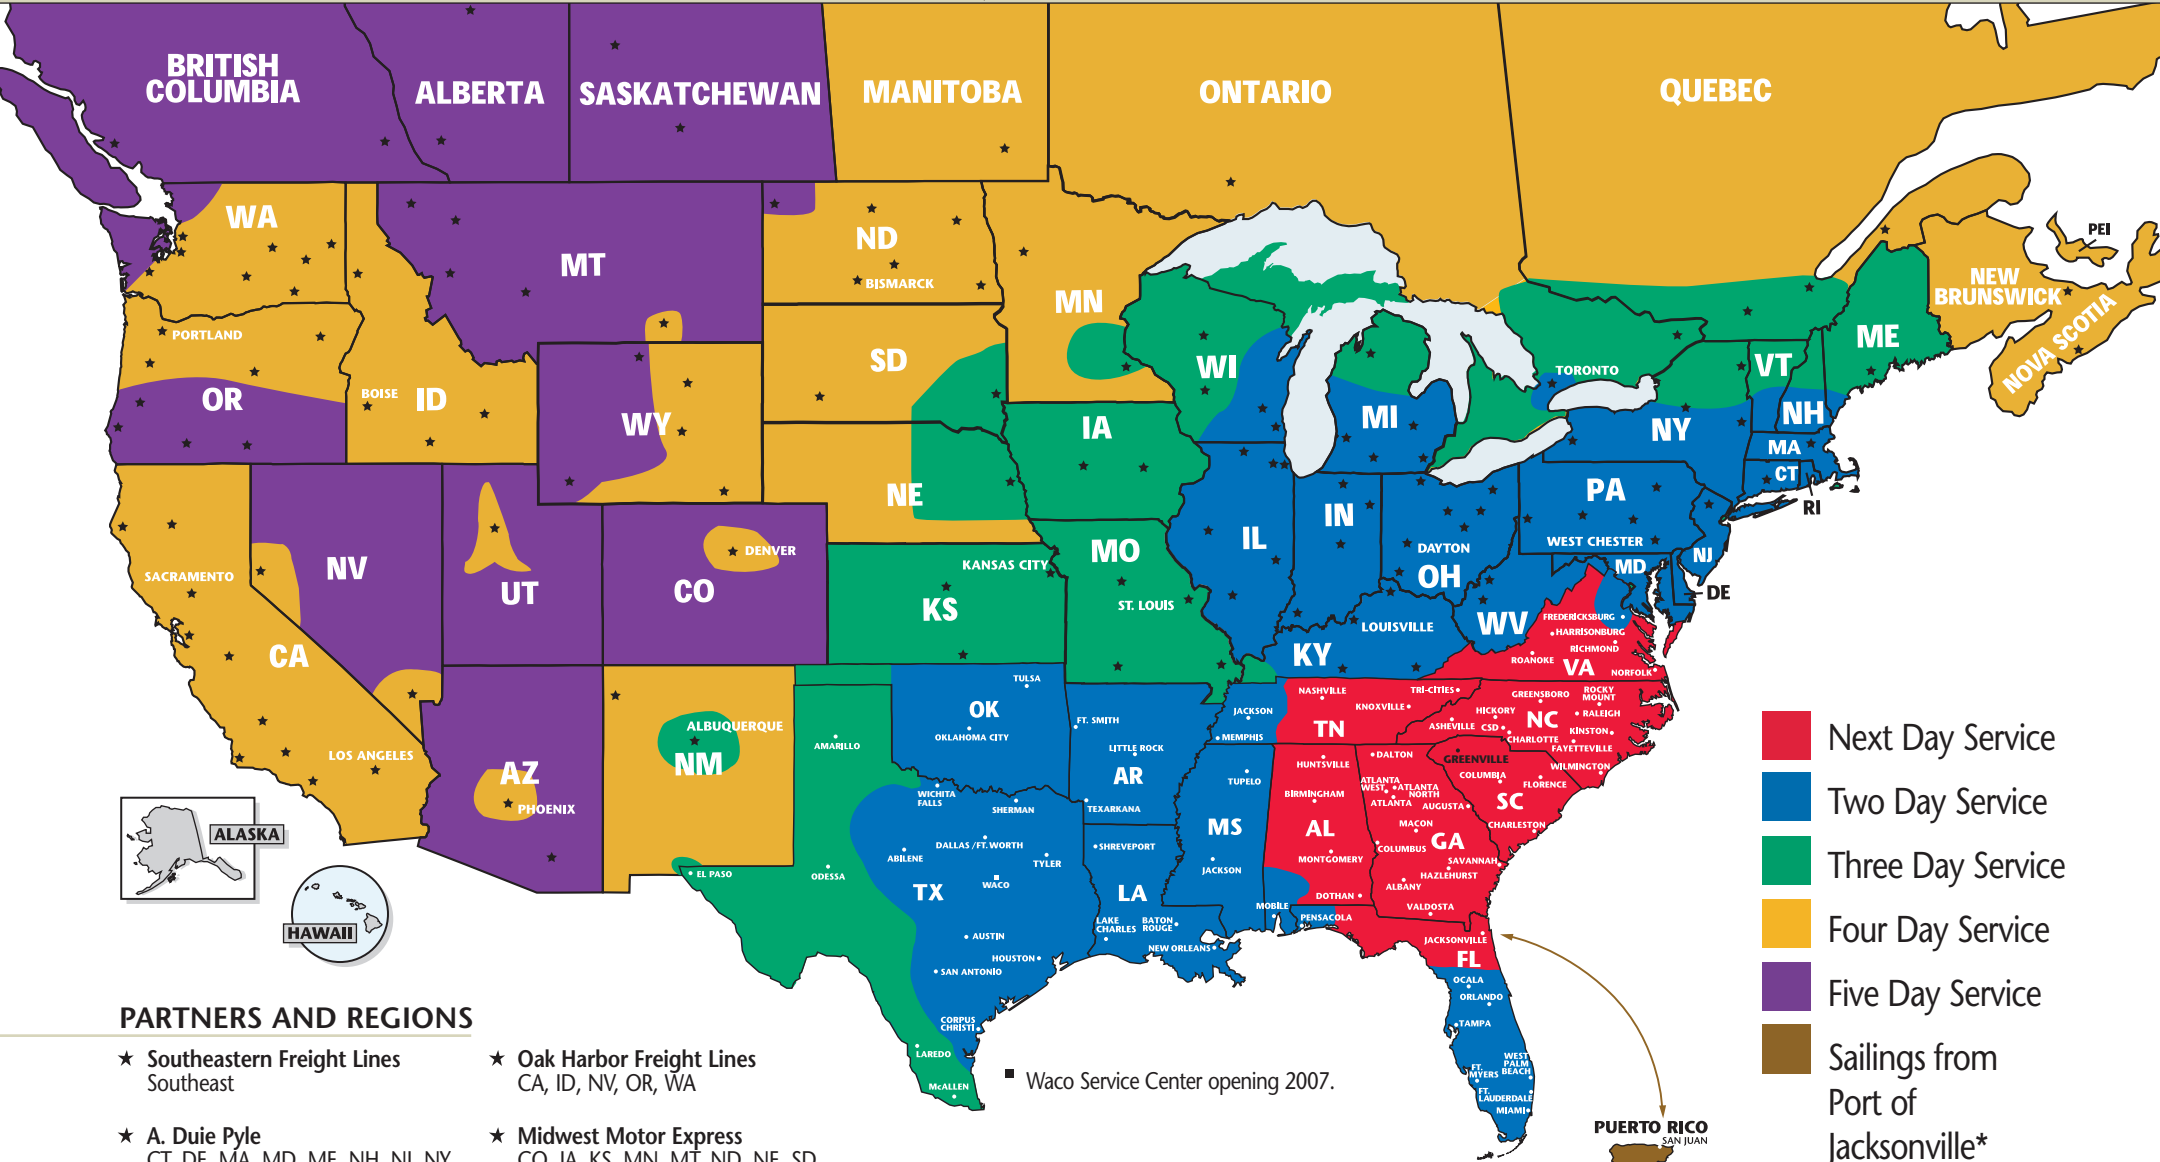

# SOUTHEASTERN FREIGHT LINES TRANSIT TIMES

## GREENVILLE, SOUTH CAROLINA

- Next Day Service
- Three Day Service
- Two Day Service
- Sailings from Port of Jacksonville\*

■ Waco Service Center opening 2007.

710 Mauldin Road ■ Greenville, SC 29607 ■ 864-277-3220 ■ 800-922-9538 ■ 864-277-4219 FAX  
FOR GUARANTEED SERVICES 866-733-5733 ■ [www.sefl.com](http://www.sefl.com)

## GREENVILLE, SOUTH CAROLINA

- Next Day Service
- Two Day Service
- Three Day Service
- Four Day Service
- Five Day Service
- Sailings from Port of Jacksonville\*

### PARTNERS AND REGIONS

- ★ Southeastern Freight Lines  
Southeast
- ★ Oak Harbor Freight Lines  
CA, ID, NV, OR, WA
- ★ A. Duie Pyle  
CT, DE, MA, MD, ME, NH, NJ, NY,  
PA, RI, VT
- ★ Midwest Motor Express  
CO, IA, KS, MN, MT, ND, NE, SD,  
UT, WY
- ★ Quik X Transportation  
Canada
- ★ Honolulu Freight  
HI (outbound only);
- ★ Dayton Freight Lines  
IL, IN, KY, MI, MN, MO,  
OH, WI
- ★ Lynden Transport  
AK (outbound only)