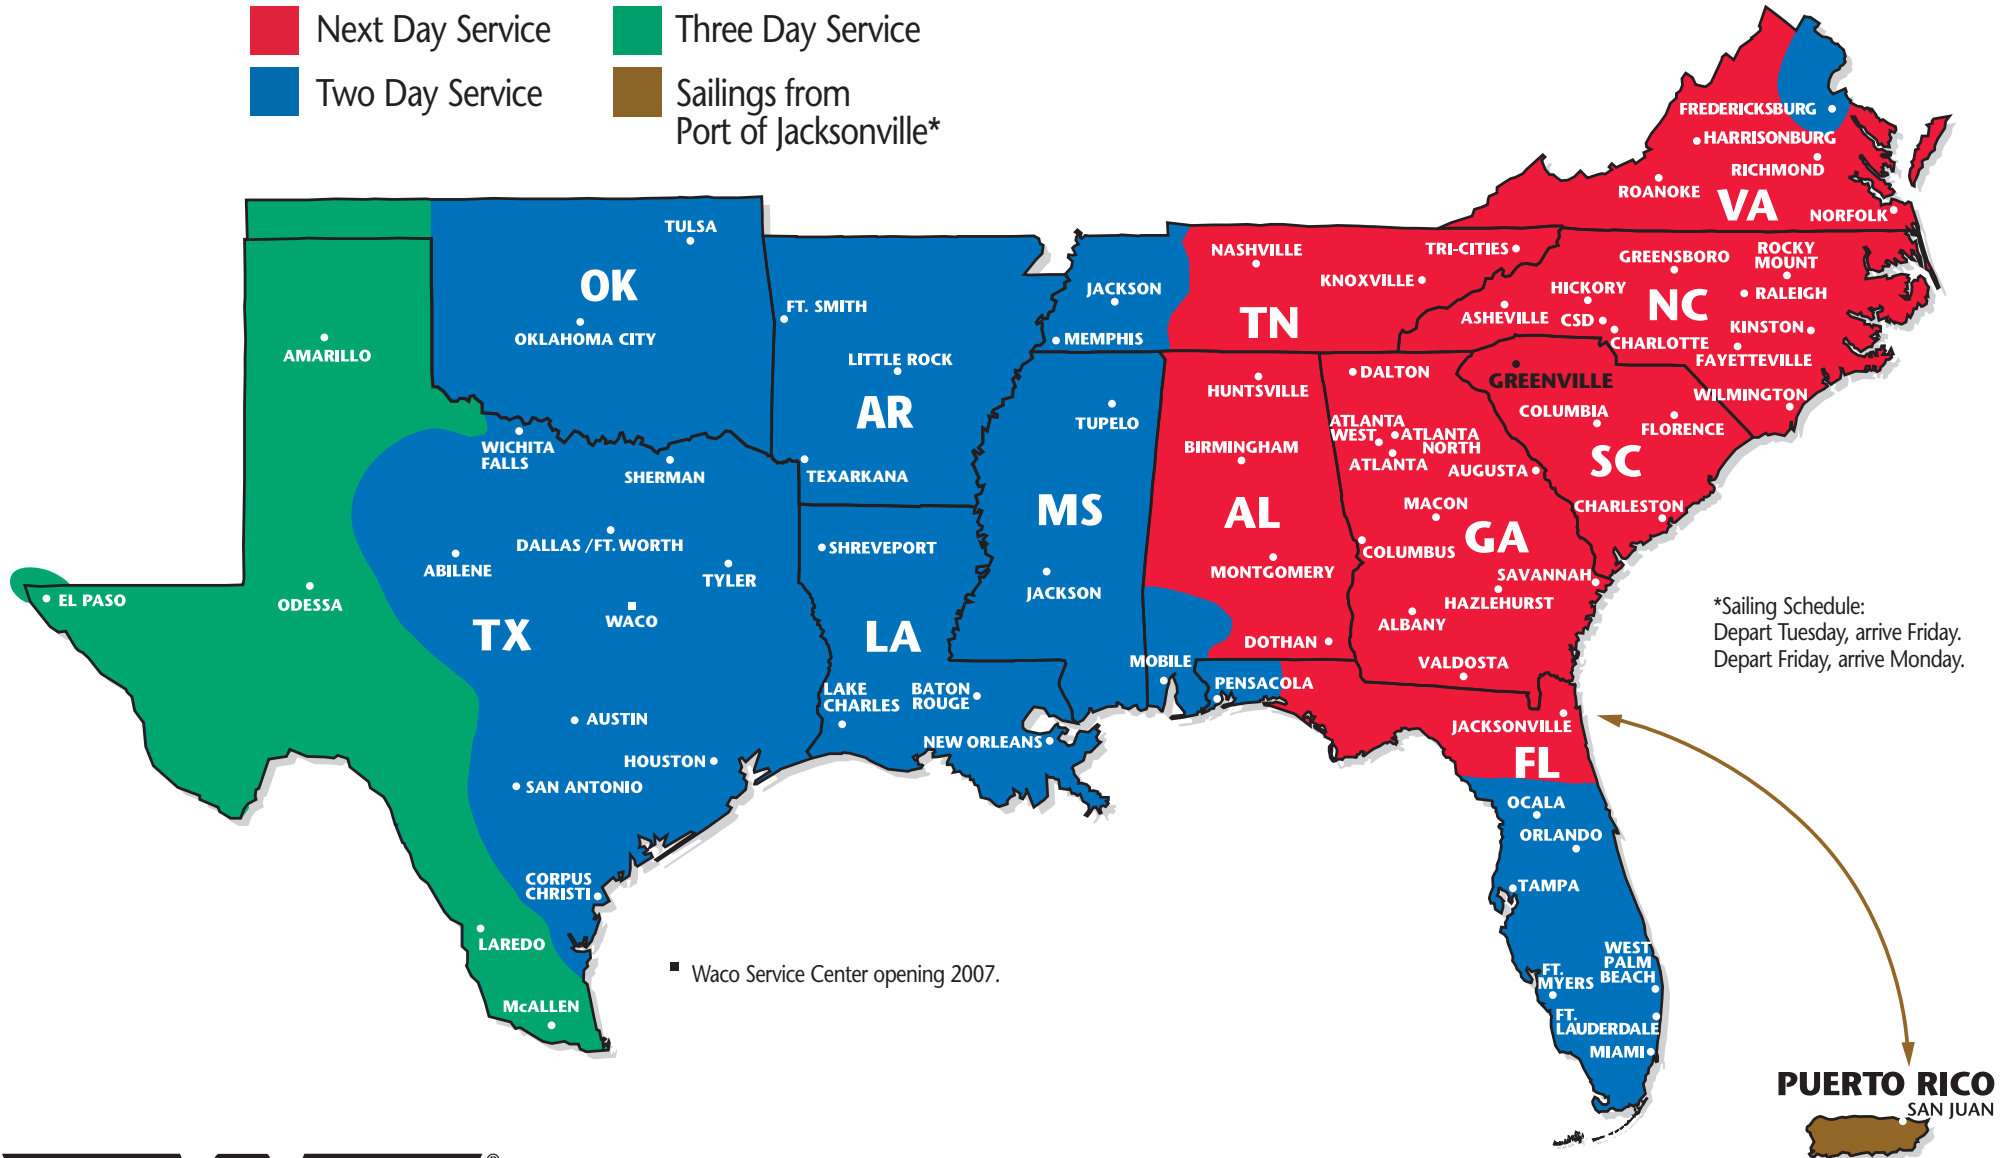

# SOUTHEASTERN FREIGHT LINES TRANSIT TIMES

## GREENVILLE, SOUTH CAROLINA

- Next Day Service
- Three Day Service
- Two Day Service
- Sailings from Port of Jacksonville\*

■ Waco Service Center opening 2007.

710 Mauldin Road ■ Greenville, SC 29607 ■ 864-277-3220 ■ 800-922-9538 ■ 864-277-4219 FAX  
FOR GUARANTEED SERVICES 866-733-5733 ■ [www.sefl.com](http://www.sefl.com)

## GREENVILLE, SOUTH CAROLINA

- Next Day Service
- Two Day Service
- Three Day Service
- Four Day Service
- Five Day Service
- Sailings from Port of Jacksonville\*

### PARTNERS AND REGIONS

- ★ Southeastern Freight Lines  
Southeast
- ★ Oak Harbor Freight Lines  
CA, ID, NV, OR, WA
- ★ A. Duie Pyle  
CT, DE, MA, MD, ME, NH, NJ, NY,  
PA, RI, VT
- ★ Midwest Motor Express  
CO, IA, KS, MN, MT, ND, NE, SD,  
UT, WY
- ★ Quik X Transportation  
Canada
- ★ Honolulu Freight  
HI (outbound only);
- ★ Dayton Freight Lines  
IL, IN, KY, MI, MN, MO,  
OH, WI
- ★ Lynden Transport  
AK (outbound only)