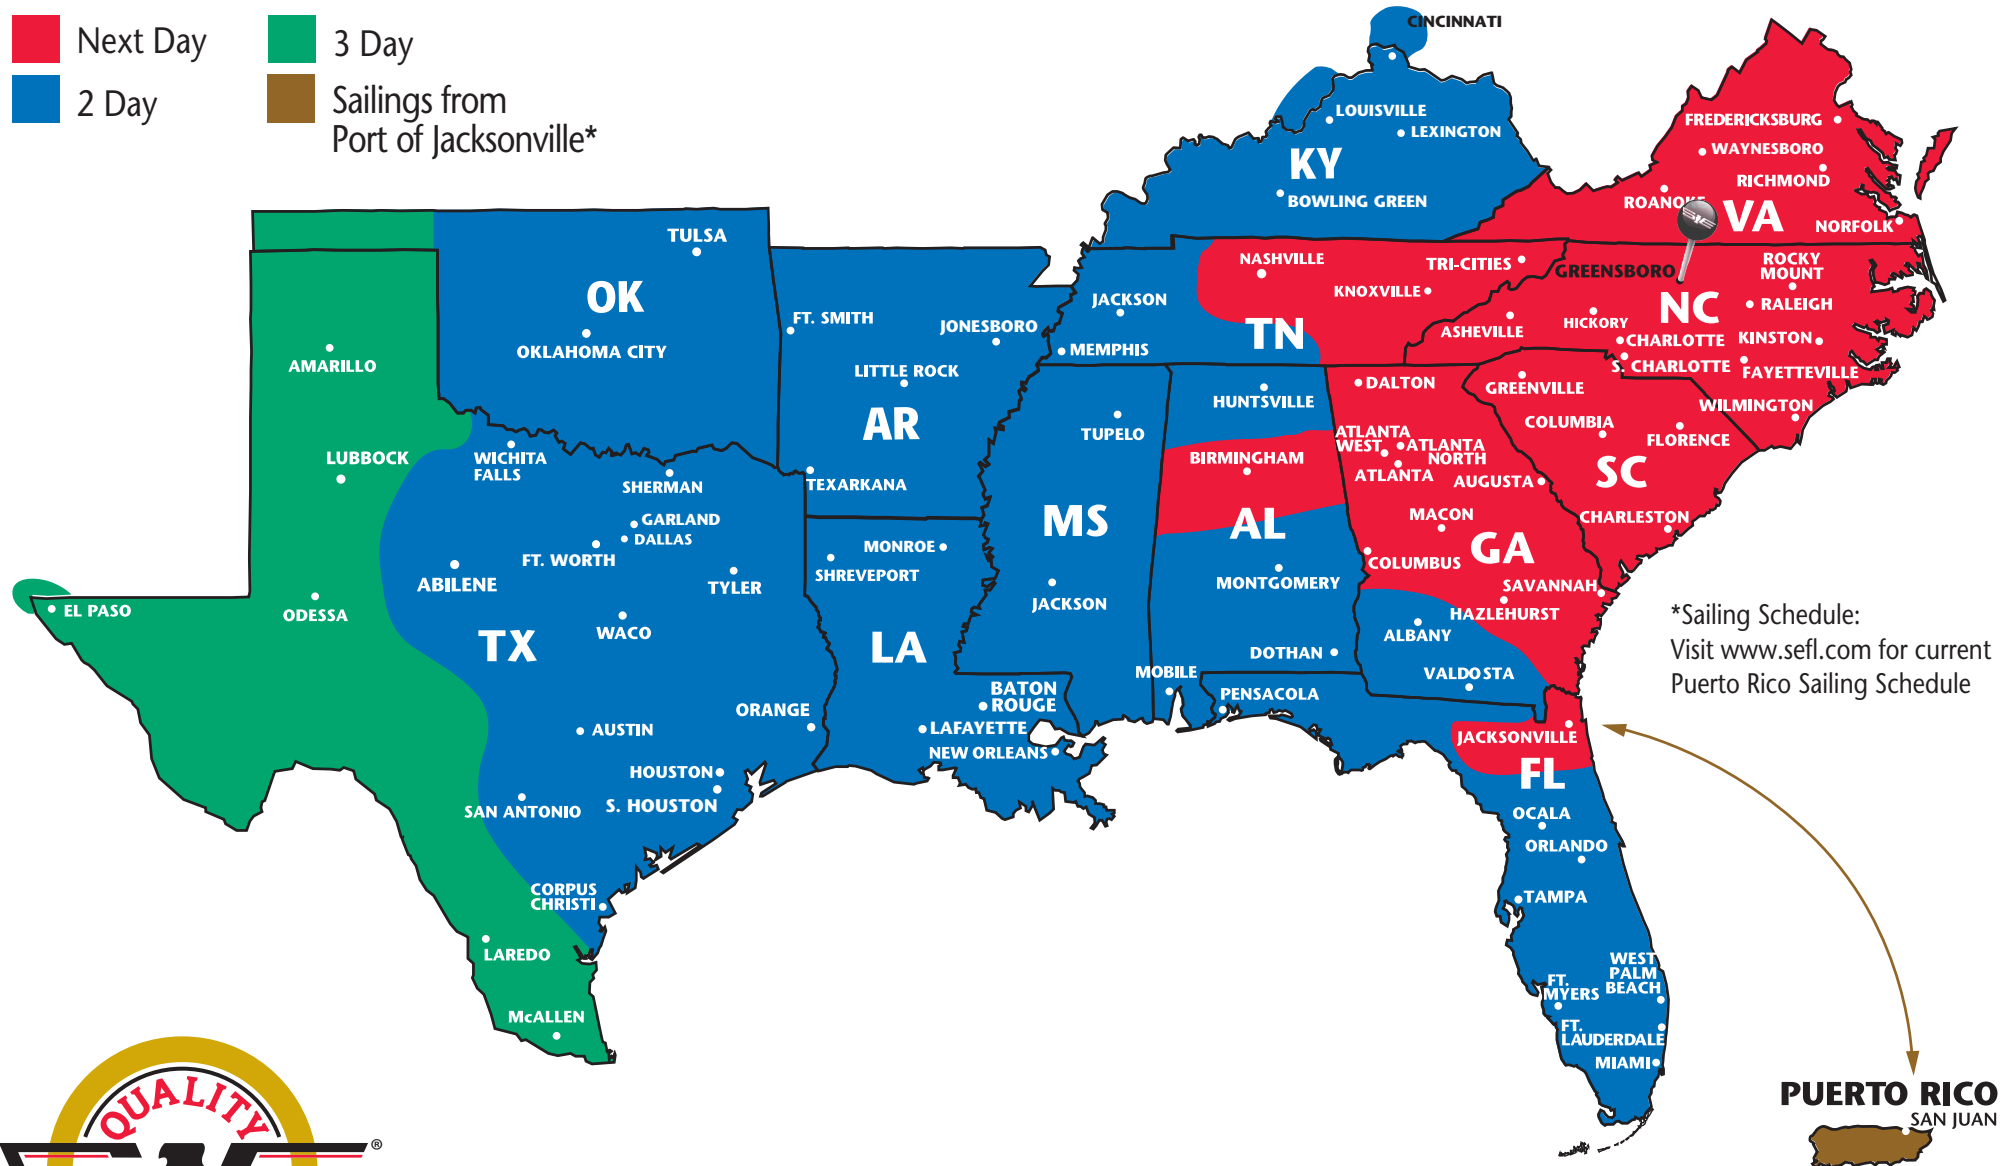

SOUTHEASTERN FREIGHT LINES TRANSIT TIMES

GREENSBORO, NORTH CAROLINA

- Next Day
- 3 Day
- 2 Day
- Sailings from Port of Jacksonville*

SOUTHEASTERN FREIGHT LINES

8718 West Market St ■ Greensboro, NC 27409 ■ 336-393-0279 ■ 800-632-0292 ■ 336-605-1751 FAX
 FOR GUARANTEED SERVICES 866-733-5733 ■ www.sefl.com

Some outlying zips may require additional day(s) transit. Refer to www.sefl.com for exact transit times.

1900097
05/2020