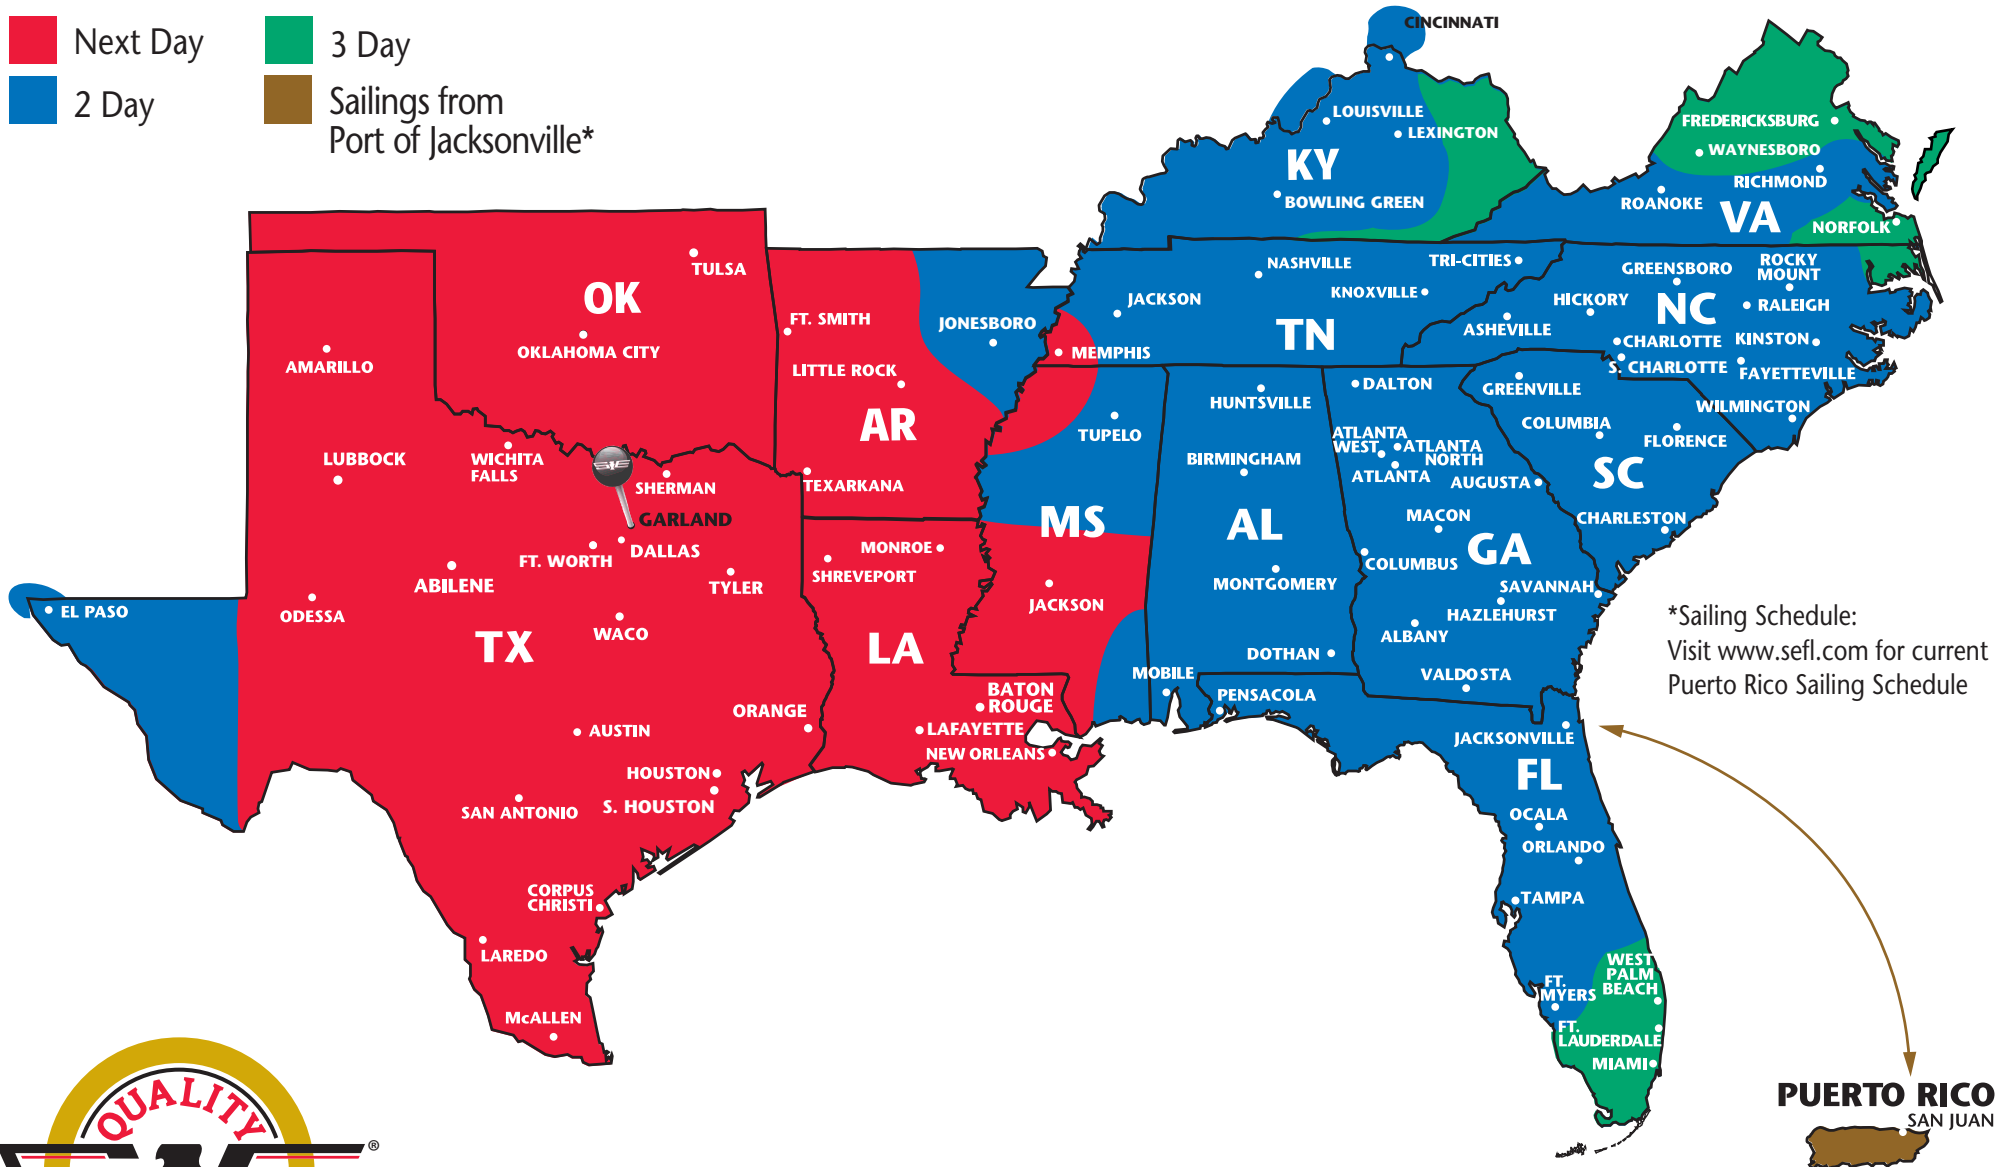

SOUTHEASTERN FREIGHT LINES TRANSIT TIMES

GARLAND, TEXAS (Inbound ONLY)

■ Next Day
■ 2 Day

■ 3 Day
■ Sailings from Port of Jacksonville*

*Sailing Schedule:
Visit www.sefl.com for current Puerto Rico Sailing Schedule

SOUTHEASTERN FREIGHT LINES

3301 W. Miller Road ■ Garland, TX 75041 ■ 972-271-0770 ■ 855.782.7335 ■ 972-271-0804 FAX
FOR GUARANTEED SERVICES 866-733-5733 ■ www.sefl.com

Some outlying zips may require additional day(s) transit. Refer to www.sefl.com for exact transit times.