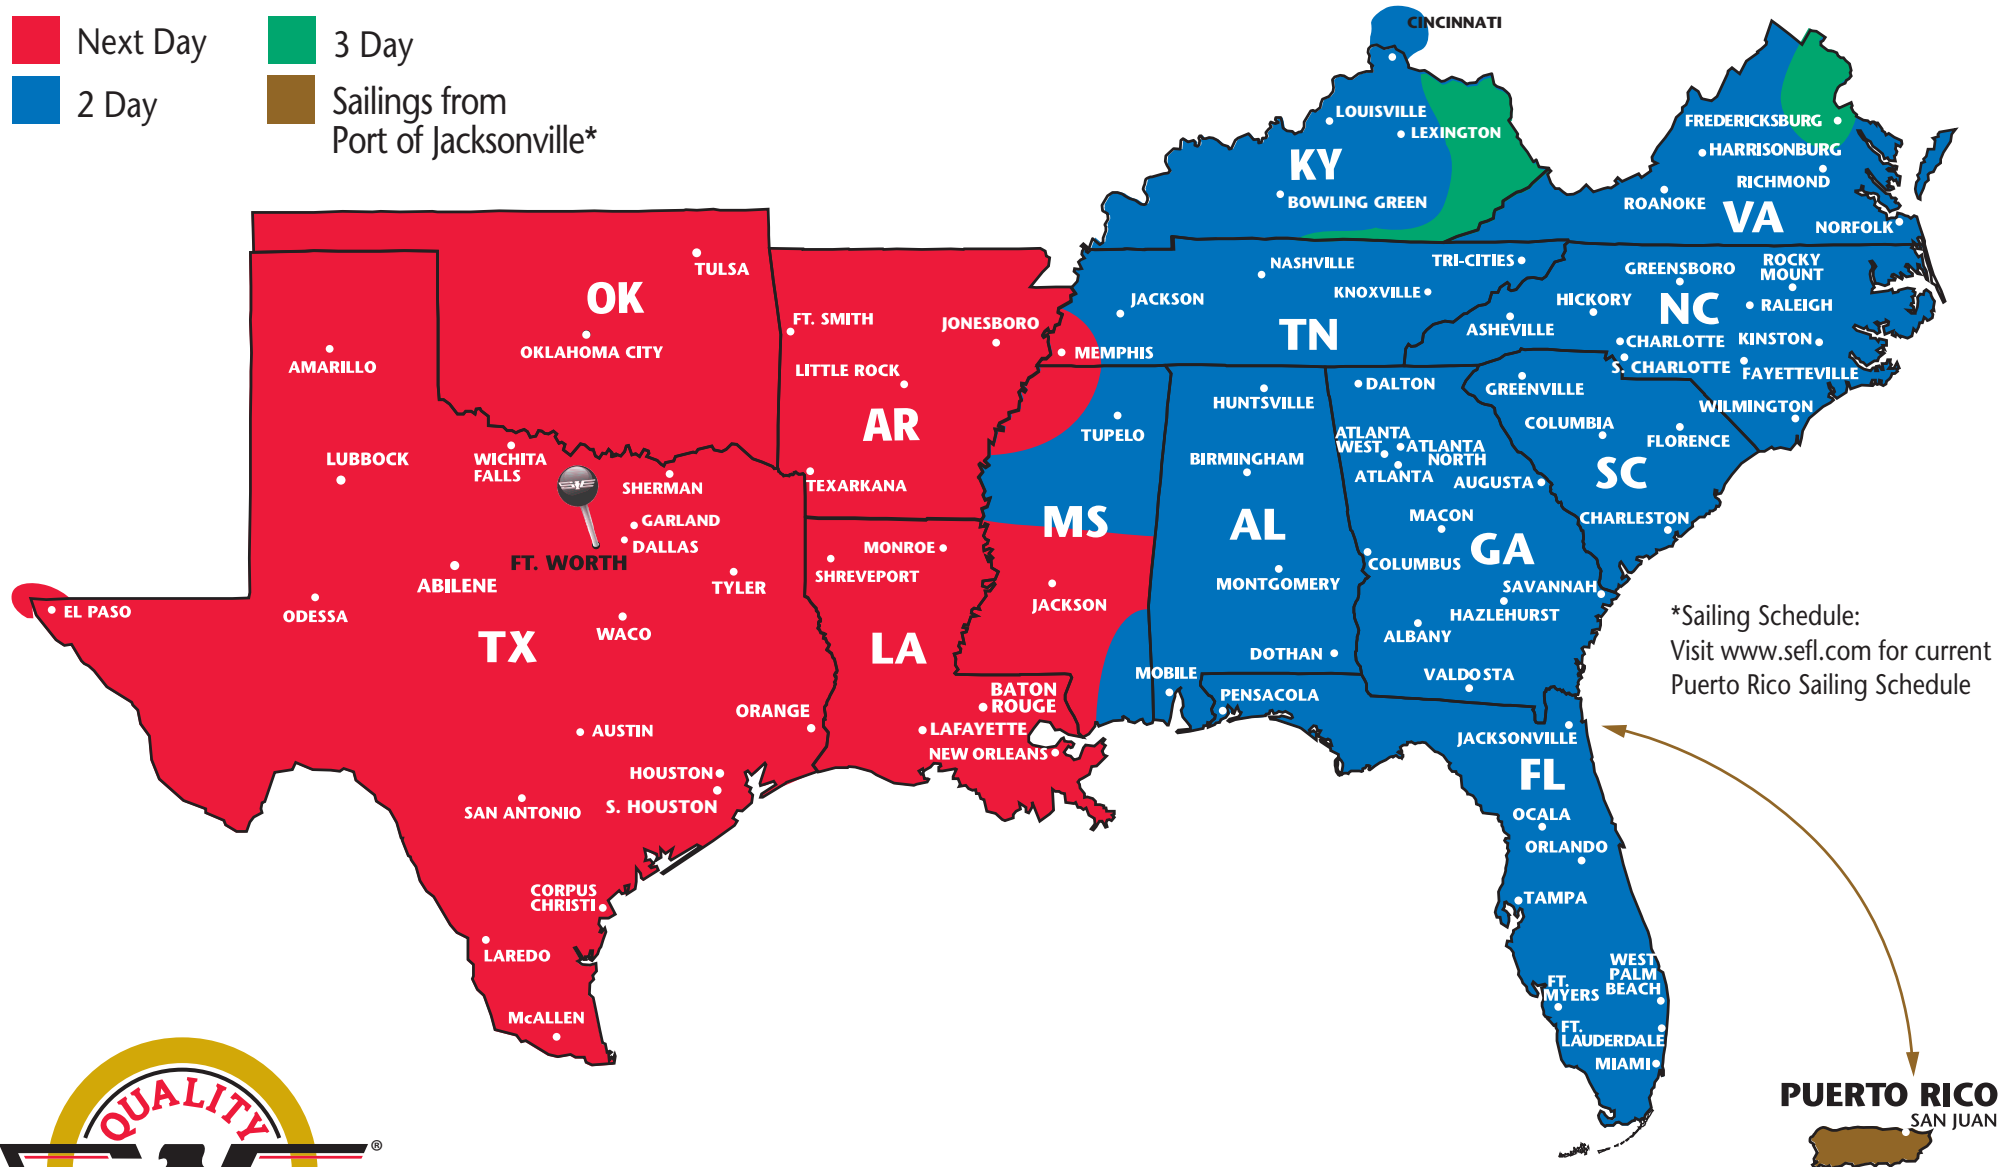

# The Most Dependable North American Coverage

### PARTNERS AND REGIONS

- ★ **Southeastern Freight Lines**  
AL, AR, FL, GA, KY, LA, MS, NC, OK, PR, SC, TN, TX, VA
- ★ **A. Duie Pyle**  
CT, DE, MA, MD, ME, NH, NJ, NY, PA, RI, VT
- ★ **Central Arizona Freight**  
AZ, NM
- ★ **Dayton Freight Lines**  
IL, IN, MI, MN, MO, OH, WI
- ★ **Midwest Motor Express**  
CO, IA, KS, MN, MT, ND, NE, SD, UT, WY
- ★ **Oak Harbor Freight Lines**  
CA, ID, NV, OR, WA
- ★ **Honolulu Freight**  
HI (outbound only)
- ★ **Lynden Transport**  
AK (outbound only)
- ★ **Canada Service**  
Canada (inbound & outbound)
- ★ **Mexico Service**  
Mexico (inbound & outbound)

# SOUTHEASTERN FREIGHT LINES TRANSIT TIMES

## FORT WORTH, TEXAS

- Next Day
- 3 Day
- 2 Day
- Sailings from Port of Jacksonville\*

\*Sailing Schedule:  
Visit [www.sefl.com](http://www.sefl.com) for current  
Puerto Rico Sailing Schedule

**SOUTHEASTERN FREIGHT LINES**