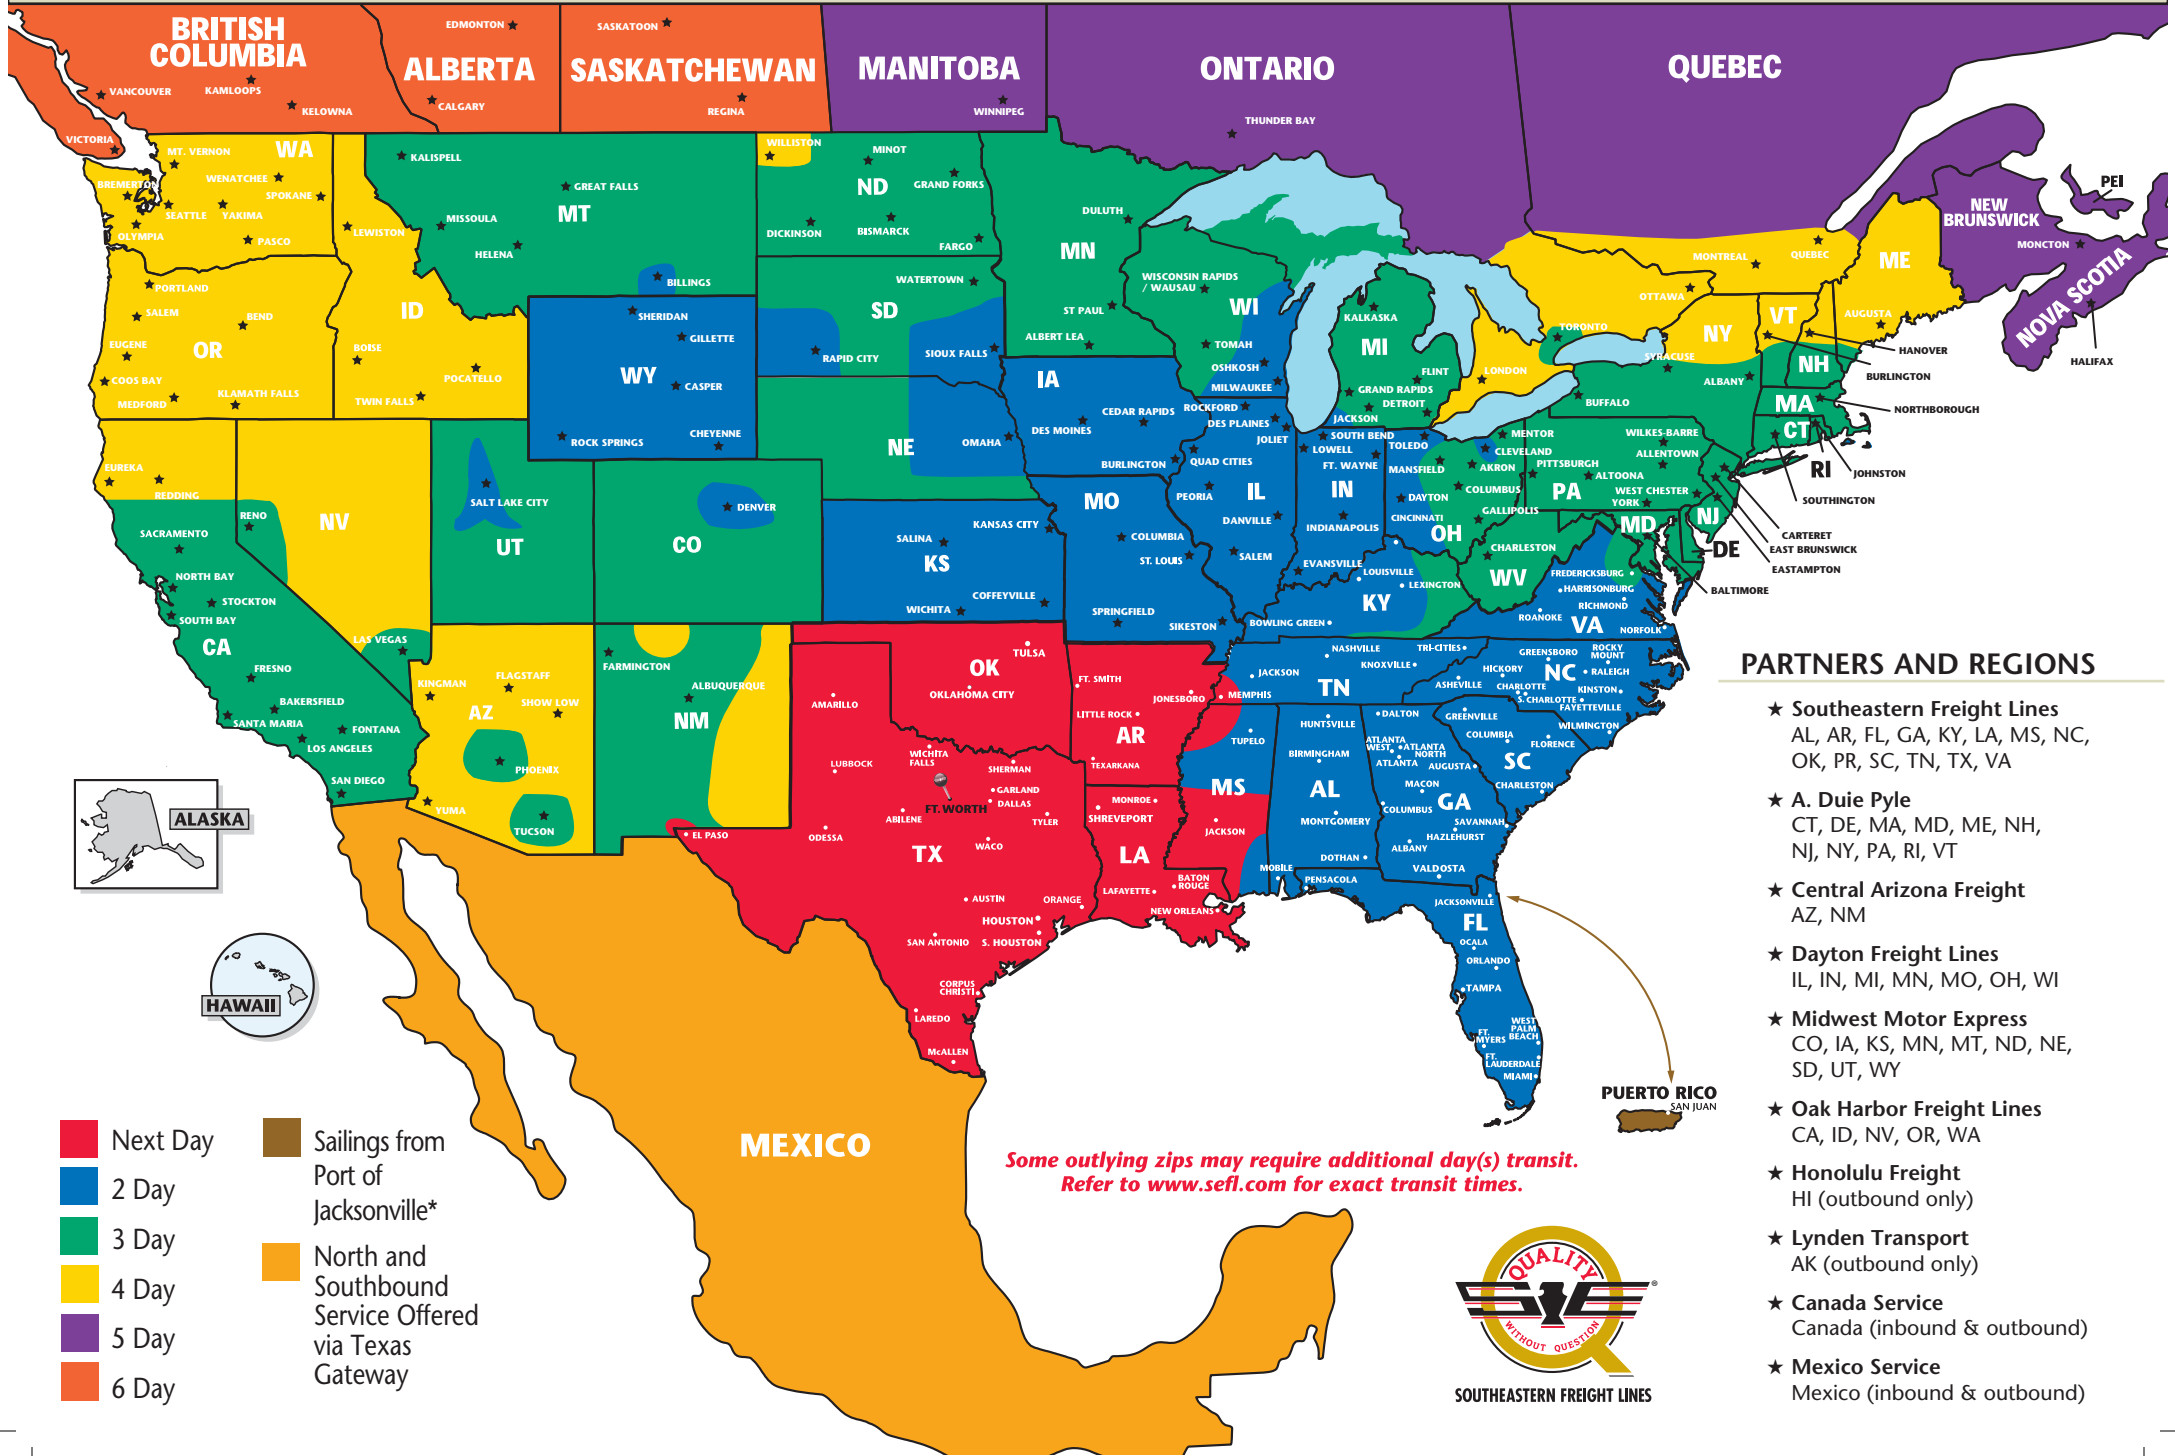

# The Most Dependable North American Coverage

### PARTNERS AND REGIONS

- ★ **Southeastern Freight Lines**  
AL, AR, FL, GA, KY, LA, MS, NC, OK, PR, SC, TN, TX, VA
- ★ **A. Duie Pyle**  
CT, DE, MA, MD, ME, NH, NJ, NY, PA, RI, VT
- ★ **Central Arizona Freight**  
AZ, NM
- ★ **Dayton Freight Lines**  
IL, IN, MI, MN, MO, OH, WI
- ★ **Midwest Motor Express**  
CO, IA, KS, MN, MT, ND, NE, SD, UT, WY
- ★ **Oak Harbor Freight Lines**  
CA, ID, NV, OR, WA
- ★ **Honolulu Freight**  
HI (outbound only)
- ★ **Lynden Transport**  
AK (outbound only)
- ★ **Canada Service**  
Canada (inbound & outbound)
- ★ **Mexico Service**  
Mexico (inbound & outbound)

# SOUTHEASTERN FREIGHT LINES TRANSIT TIMES

## FORT WORTH, TEXAS

- Next Day
- 3 Day
- 2 Day
- Sailings from Port of Jacksonville\*

\*Sailing Schedule:  
Visit [www.sefl.com](http://www.sefl.com) for current  
Puerto Rico Sailing Schedule

**SOUTHEASTERN FREIGHT LINES**