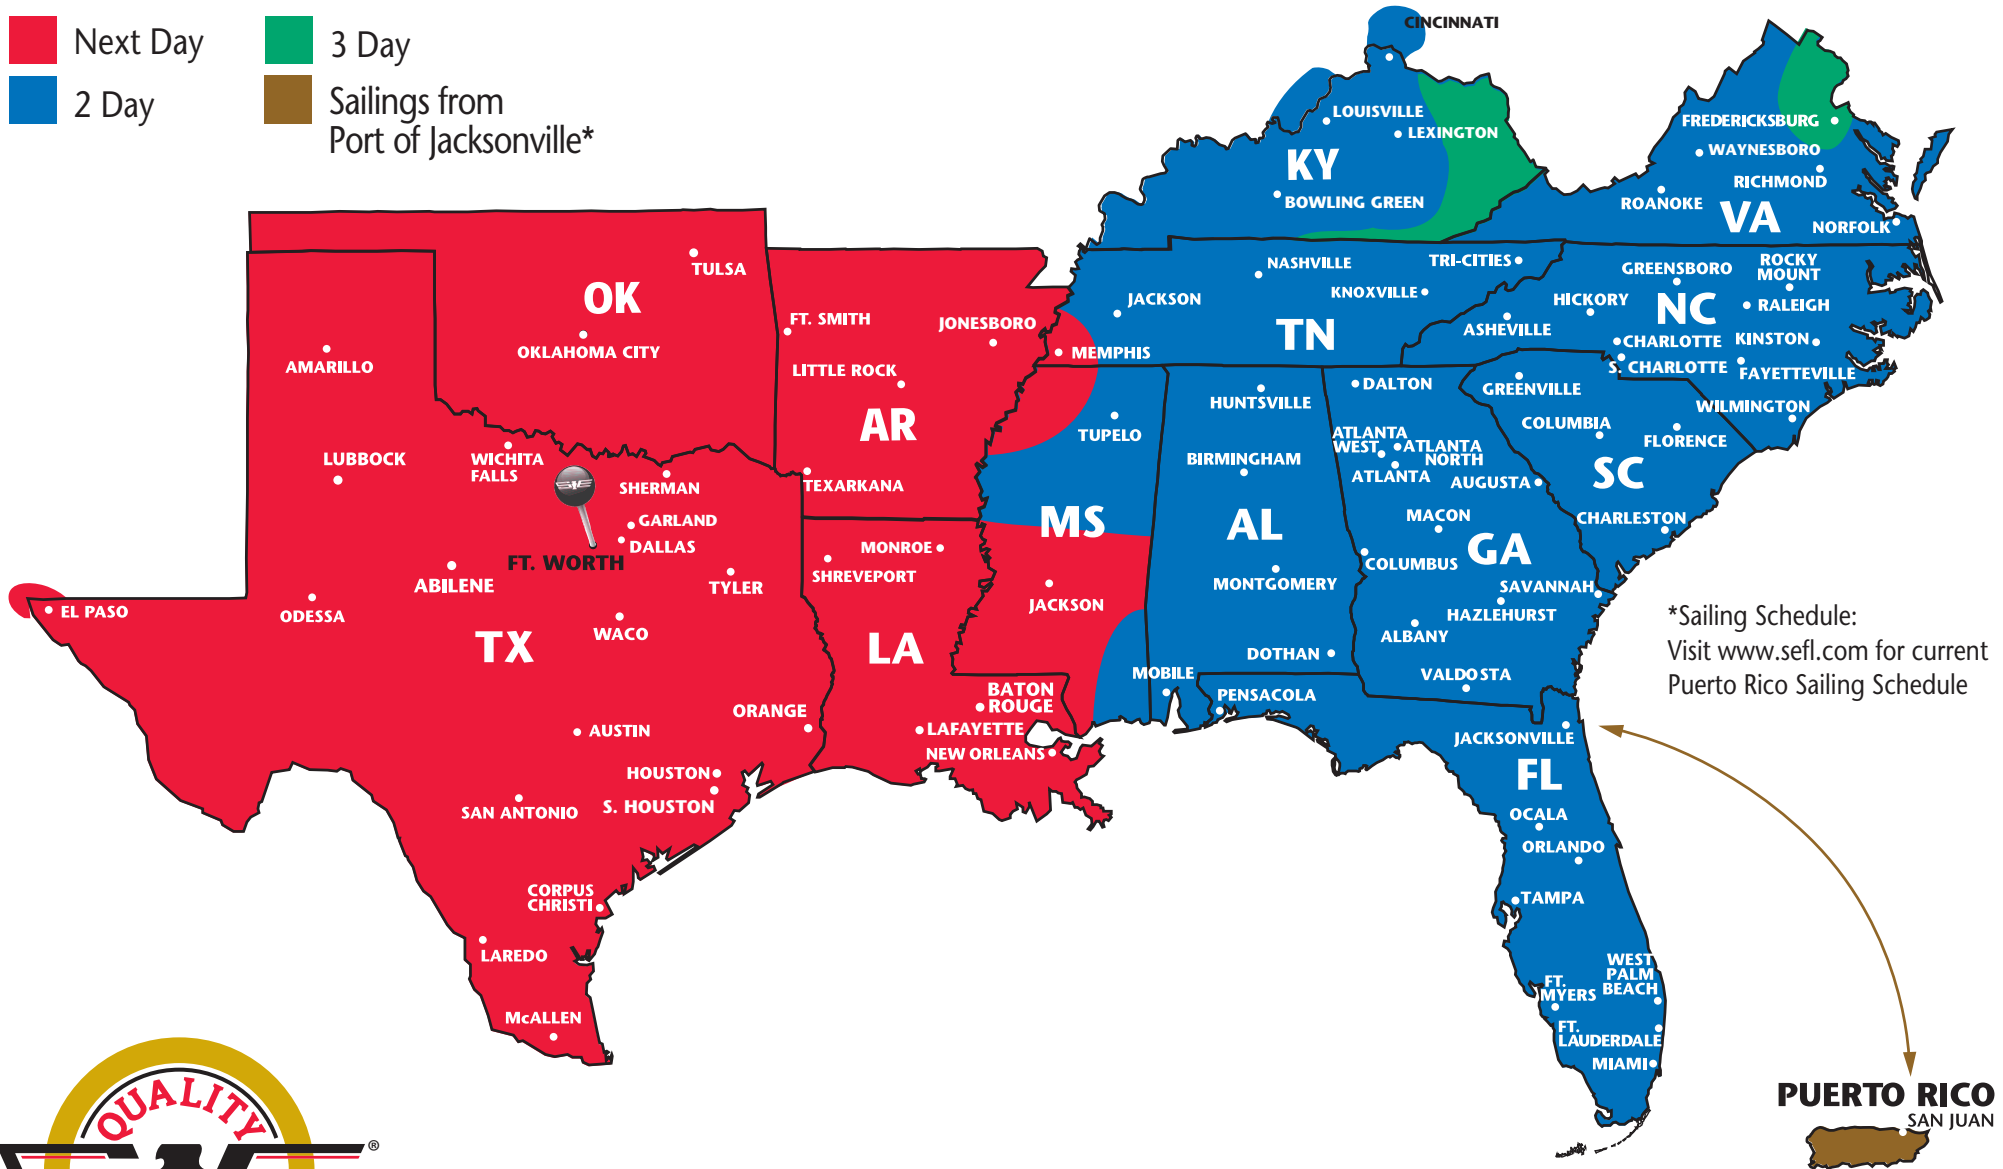

SOUTHEASTERN FREIGHT LINES TRANSIT TIMES

FORT WORTH, TEXAS (Outbound ONLY)

■ Next Day
■ 2 Day

■ 3 Day
■ Sailings from Port of Jacksonville*

*Sailing Schedule:
Visit www.sefl.com for current Puerto Rico Sailing Schedule

SOUTHEASTERN FREIGHT LINES

5300 Martin Street ■ Fort Worth, TX 76119 ■ 817-483-3020 ■ 888-569-7335 ■ 817-478-1229 FAX
FOR GUARANTEED SERVICES 866-733-5733 ■ www.sefl.com

Some outlying zips may require additional day(s) transit. Refer to www.sefl.com for exact transit times.