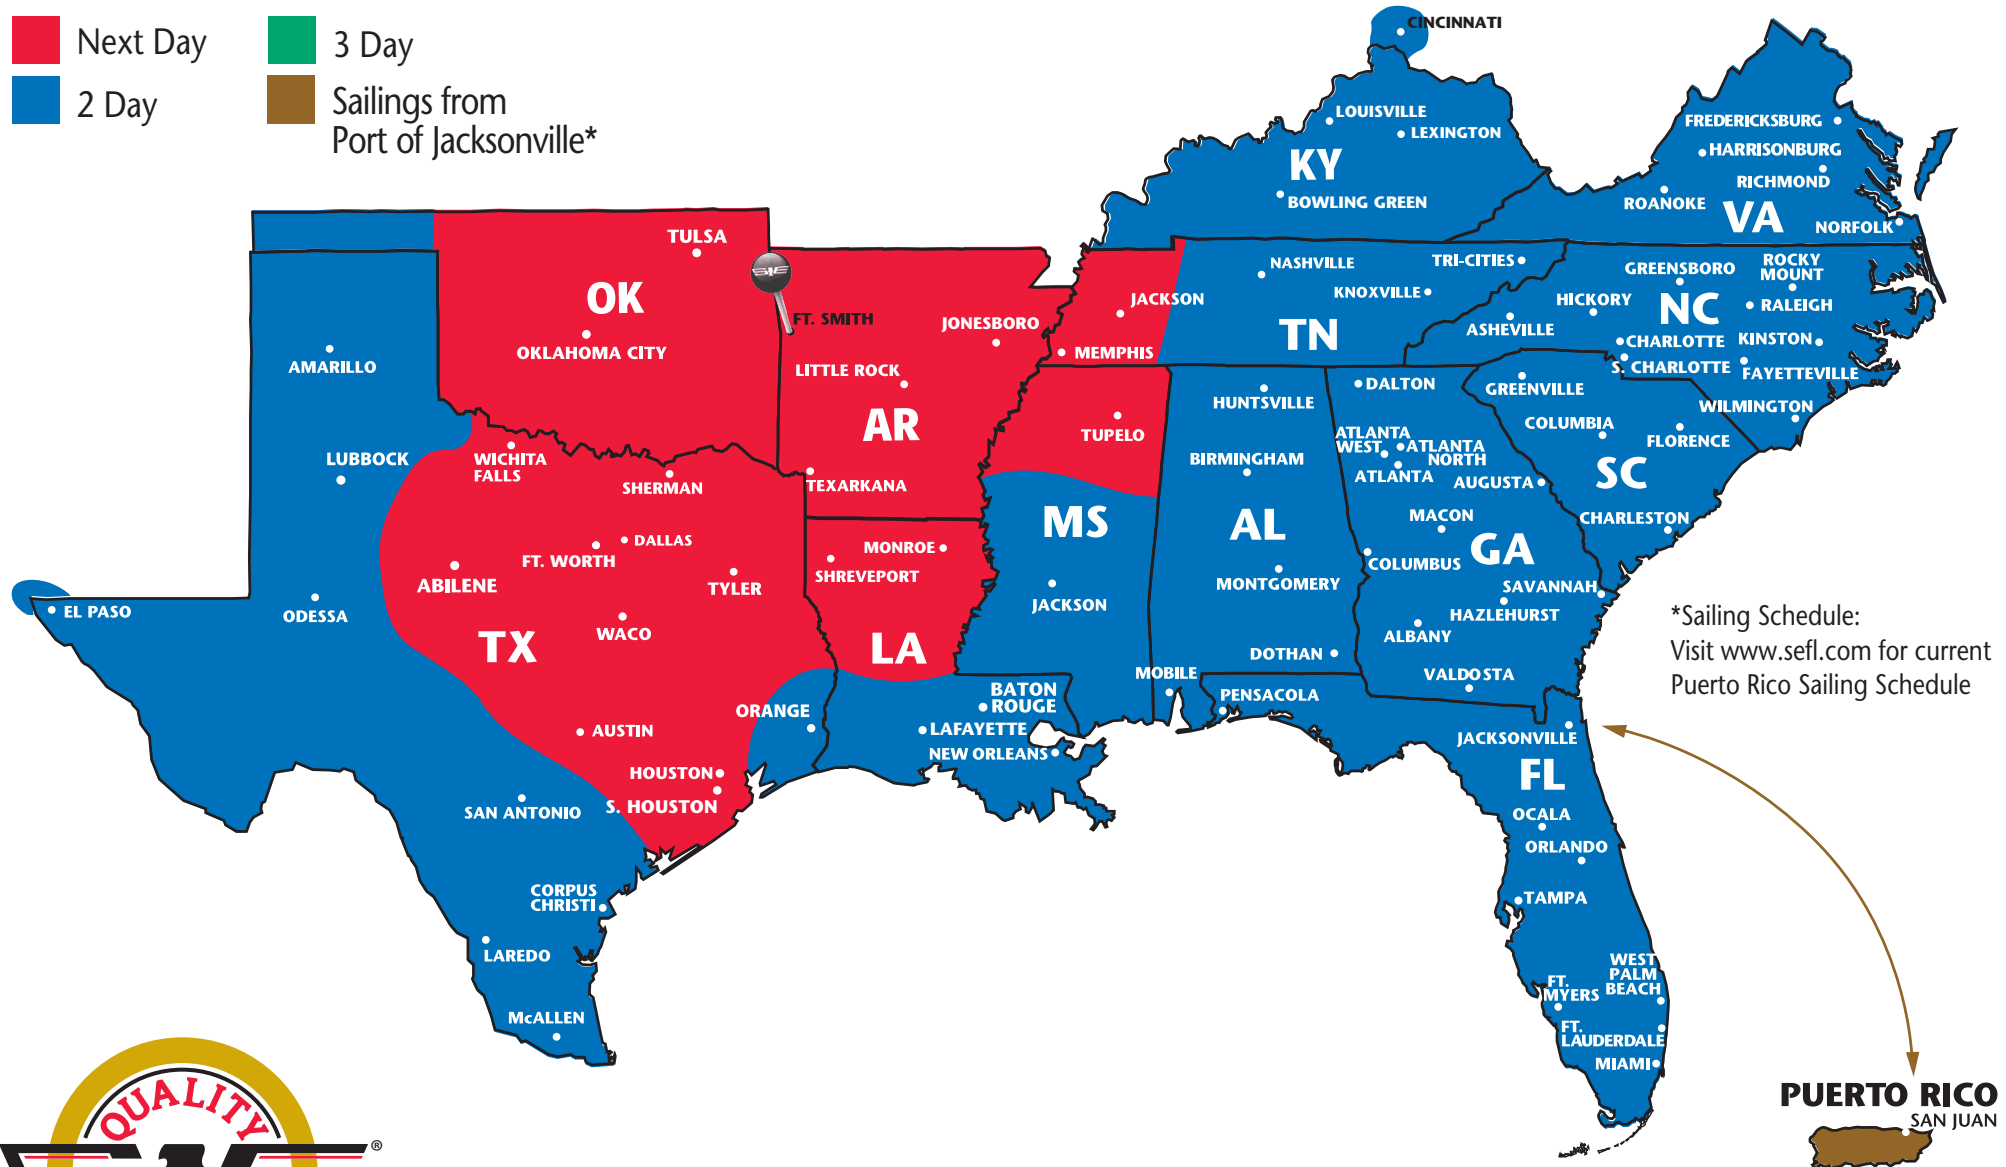

The Most Dependable North American Coverage

FORT SMITH, ARKANSAS

PARTNERS AND REGIONS

- ★ **Southeastern Freight Lines**
AL, AR, FL, GA, KY, LA, MS, NC, OK, PR, SC, TN, TX, VA
- ★ **A. Duie Pyle**
CT, DE, MA, MD, ME, NH, NJ, NY, PA, RI, VT
- ★ **Central Arizona Freight**
AZ, NM
- ★ **Dayton Freight Lines**
IL, IN, MI, MN, MO, OH, WI
- ★ **Midwest Motor Express**
CO, IA, KS, MN, MT, ND, NE, SD, UT, WY
- ★ **Oak Harbor Freight Lines**
CA, ID, NV, OR, WA
- ★ **Honolulu Freight**
HI (outbound only)
- ★ **Lynden Transport**
AK (outbound only)
- ★ **Canada Service**
Canada (inbound & outbound)
- ★ **Mexico Service**
Mexico (inbound & outbound)

SOUTHEASTERN FREIGHT LINES TRANSIT TIMES

FORT SMITH, ARKANSAS

- Next Day
- 3 Day
- 2 Day
- Sailings from Port of Jacksonville*

*Sailing Schedule:
Visit www.sefl.com for current
Puerto Rico Sailing Schedule

SOUTHEASTERN FREIGHT LINES

323 Access Road ■ Van Buren, AR 72956 ■ 479-471-3001 ■ 866-440-7335 ■ 479-471-3005 FAX
FOR GUARANTEED SERVICES 866-733-5733 ■ www.sefl.com

Some outlying zips may require additional day(s) transit. Refer to www.sefl.com for exact transit times.