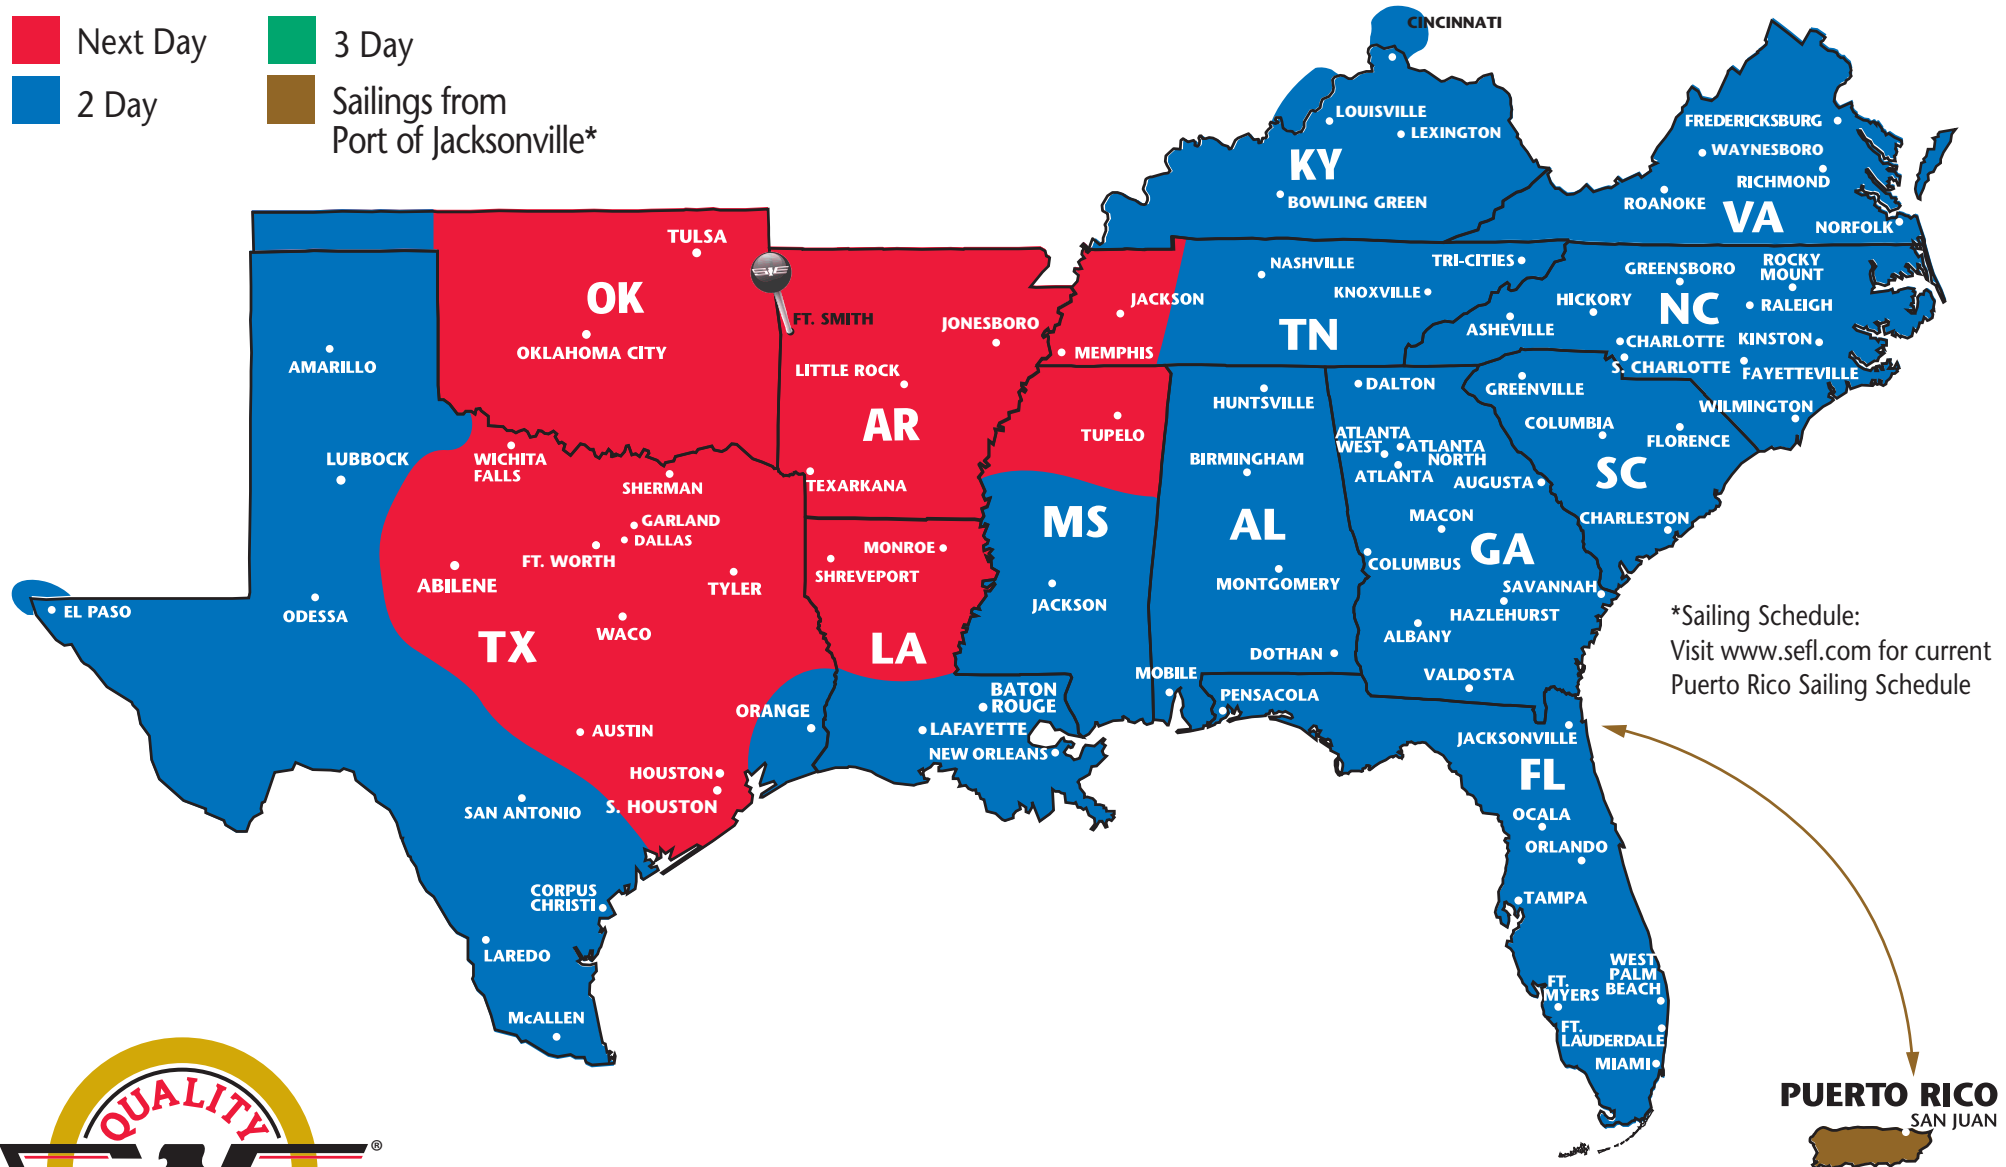

SOUTHEASTERN FREIGHT LINES TRANSIT TIMES

FORT SMITH, ARKANSAS

- Next Day
- 3 Day
- 2 Day
- Sailings from Port of Jacksonville*

*Sailing Schedule:
Visit www.sefl.com for current
Puerto Rico Sailing Schedule

SOUTHEASTERN FREIGHT LINES

323 Access Road ■ Van Buren, AR 72956 ■ 479-471-3001 ■ 866-440-7335 ■ 479-471-3005 FAX
FOR GUARANTEED SERVICES 866-733-5733 ■ www.sefl.com

Some outlying zips may require additional day(s) transit. Refer to www.sefl.com for exact transit times.