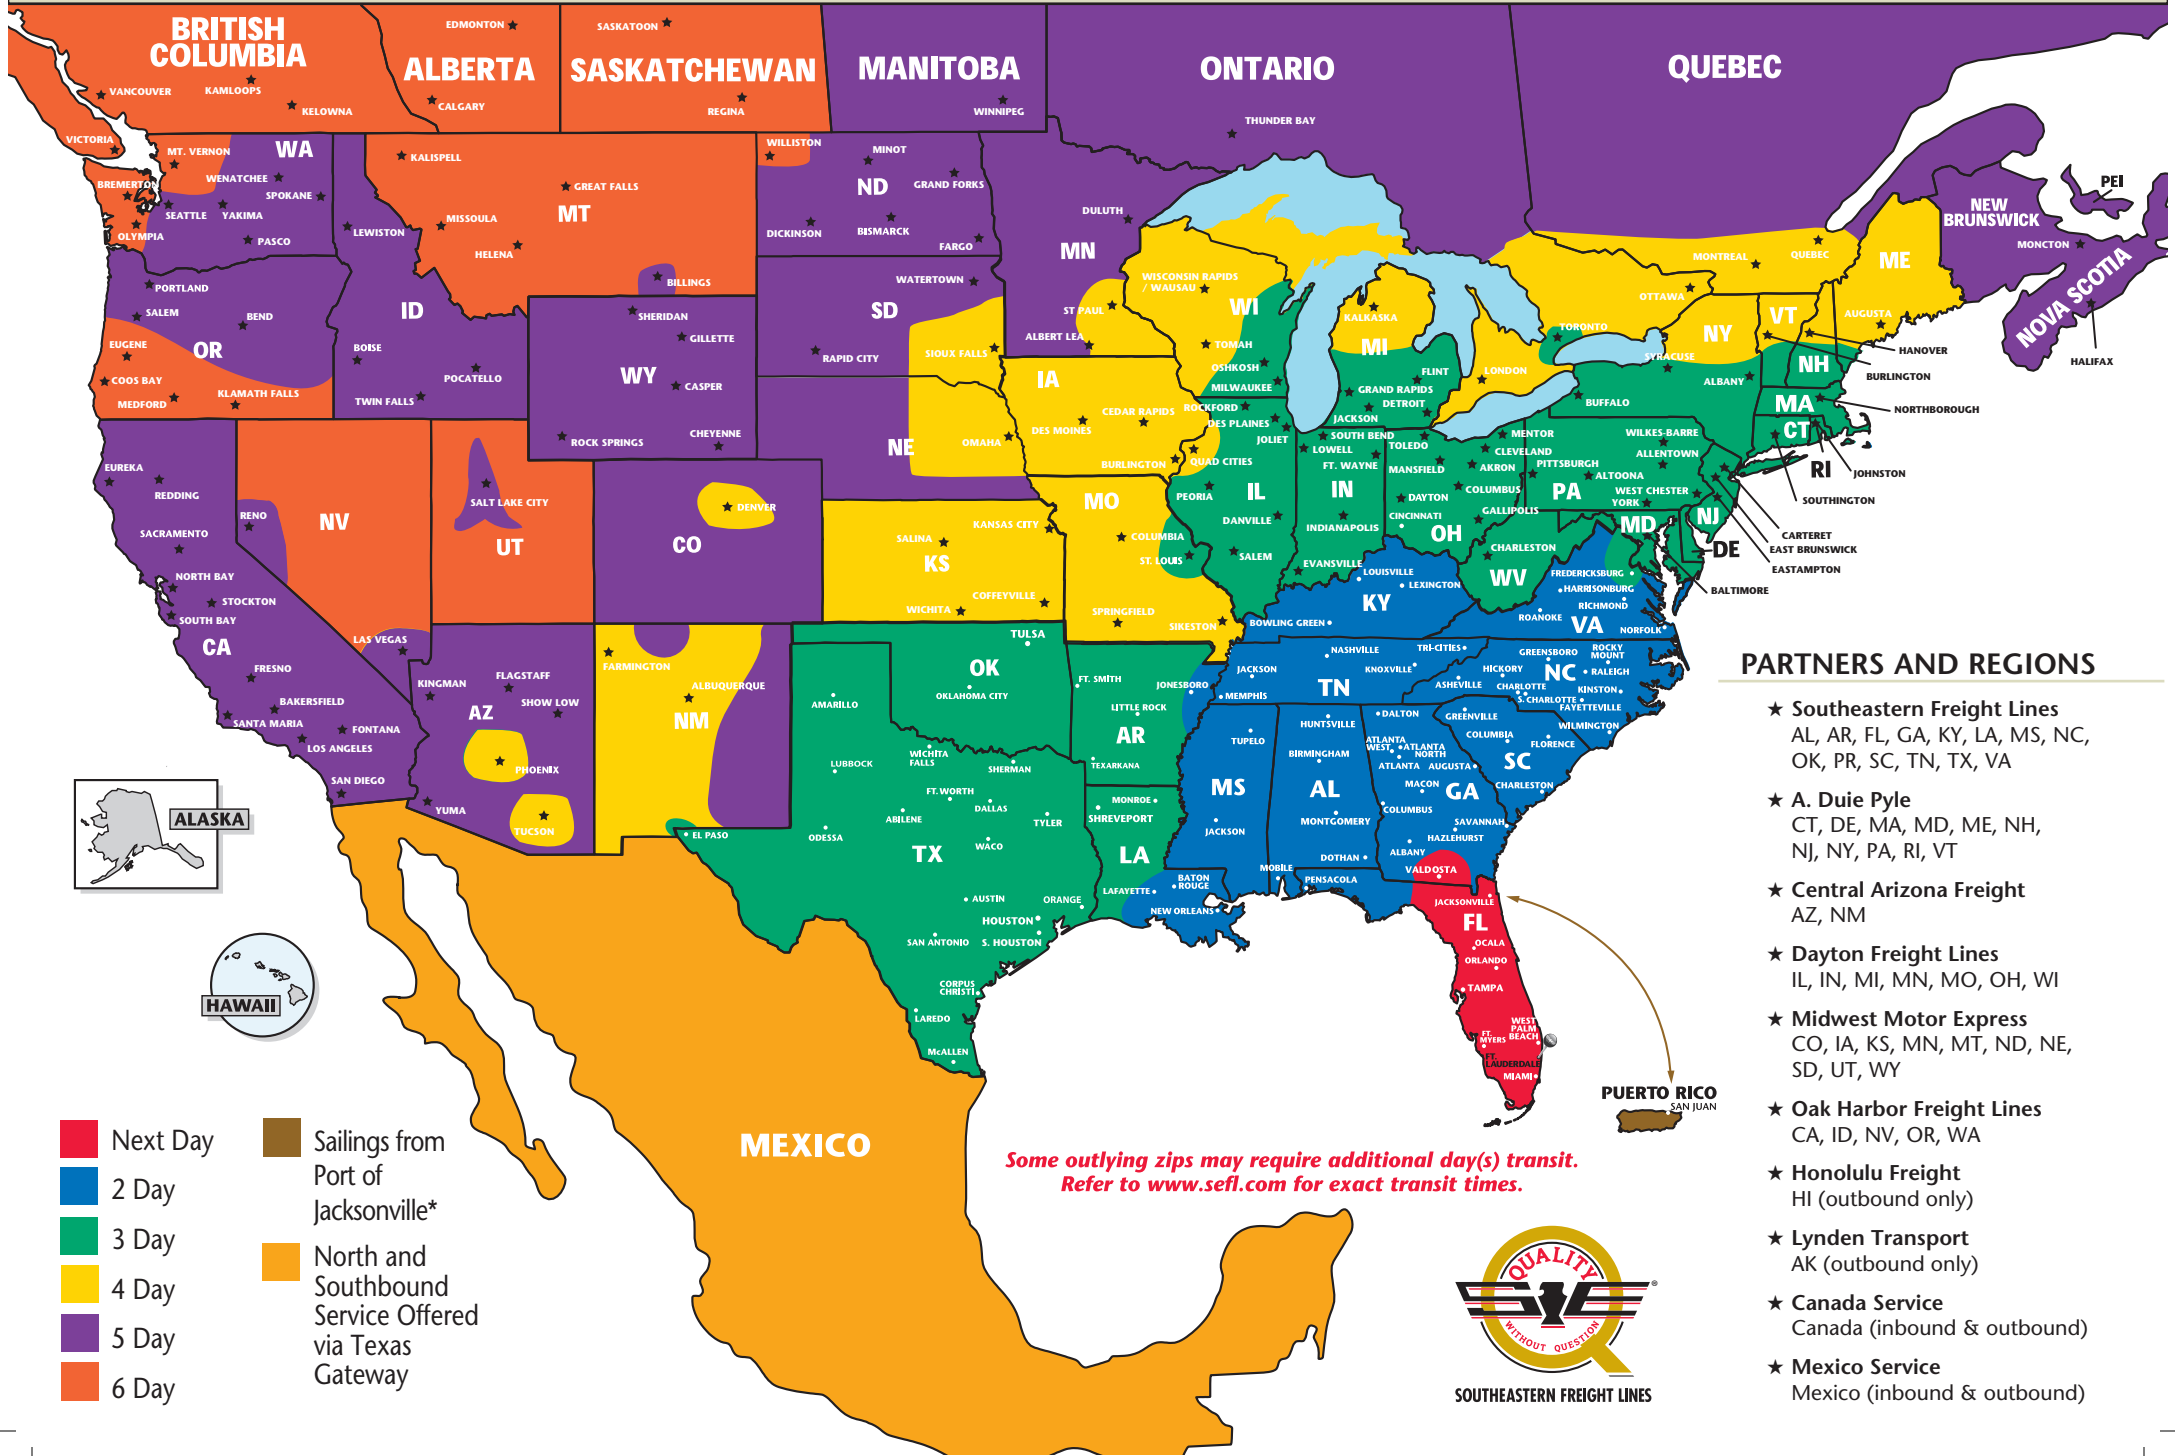

The Most Dependable North American Coverage

FT. LAUDERDALE, FLORIDA

PARTNERS AND REGIONS

- ★ **Southeastern Freight Lines**
AL, AR, FL, GA, KY, LA, MS, NC, OK, PR, SC, TN, TX, VA
- ★ **A. Duie Pyle**
CT, DE, MA, MD, ME, NH, NJ, NY, PA, RI, VT
- ★ **Central Arizona Freight**
AZ, NM
- ★ **Dayton Freight Lines**
IL, IN, MI, MN, MO, OH, WI
- ★ **Midwest Motor Express**
CO, IA, KS, MN, MT, ND, NE, SD, UT, WY
- ★ **Oak Harbor Freight Lines**
CA, ID, NV, OR, WA
- ★ **Honolulu Freight**
HI (outbound only)
- ★ **Lynden Transport**
AK (outbound only)
- ★ **Canada Service**
Canada (inbound & outbound)
- ★ **Mexico Service**
Mexico (inbound & outbound)

Some outlying zip codes may require additional day(s) transit. Refer to www.sefl.com for exact transit times.

SOUTHEASTERN FREIGHT LINES TRANSIT TIMES

FT. LAUDERDALE, FLORIDA

- Next Day
- 3 Day
- 2 Day
- Sailings from Port of Jacksonville*

*Sailing Schedule:
Visit www.sefl.com for current
Puerto Rico Sailing Schedule

SOUTHEASTERN FREIGHT LINES

933 SW 12th Avenue ■ Pompano Beach, FL 33069 ■ 954-783-6140 ■ 866-404-7335 ■ 954-786-3417 FAX

FOR GUARANTEED SERVICES 866-733-5733 ■ www.sefl.com

Some outlying zips may require additional day(s) transit. Refer to www.sefl.com for exact transit times.

1900143
8/16