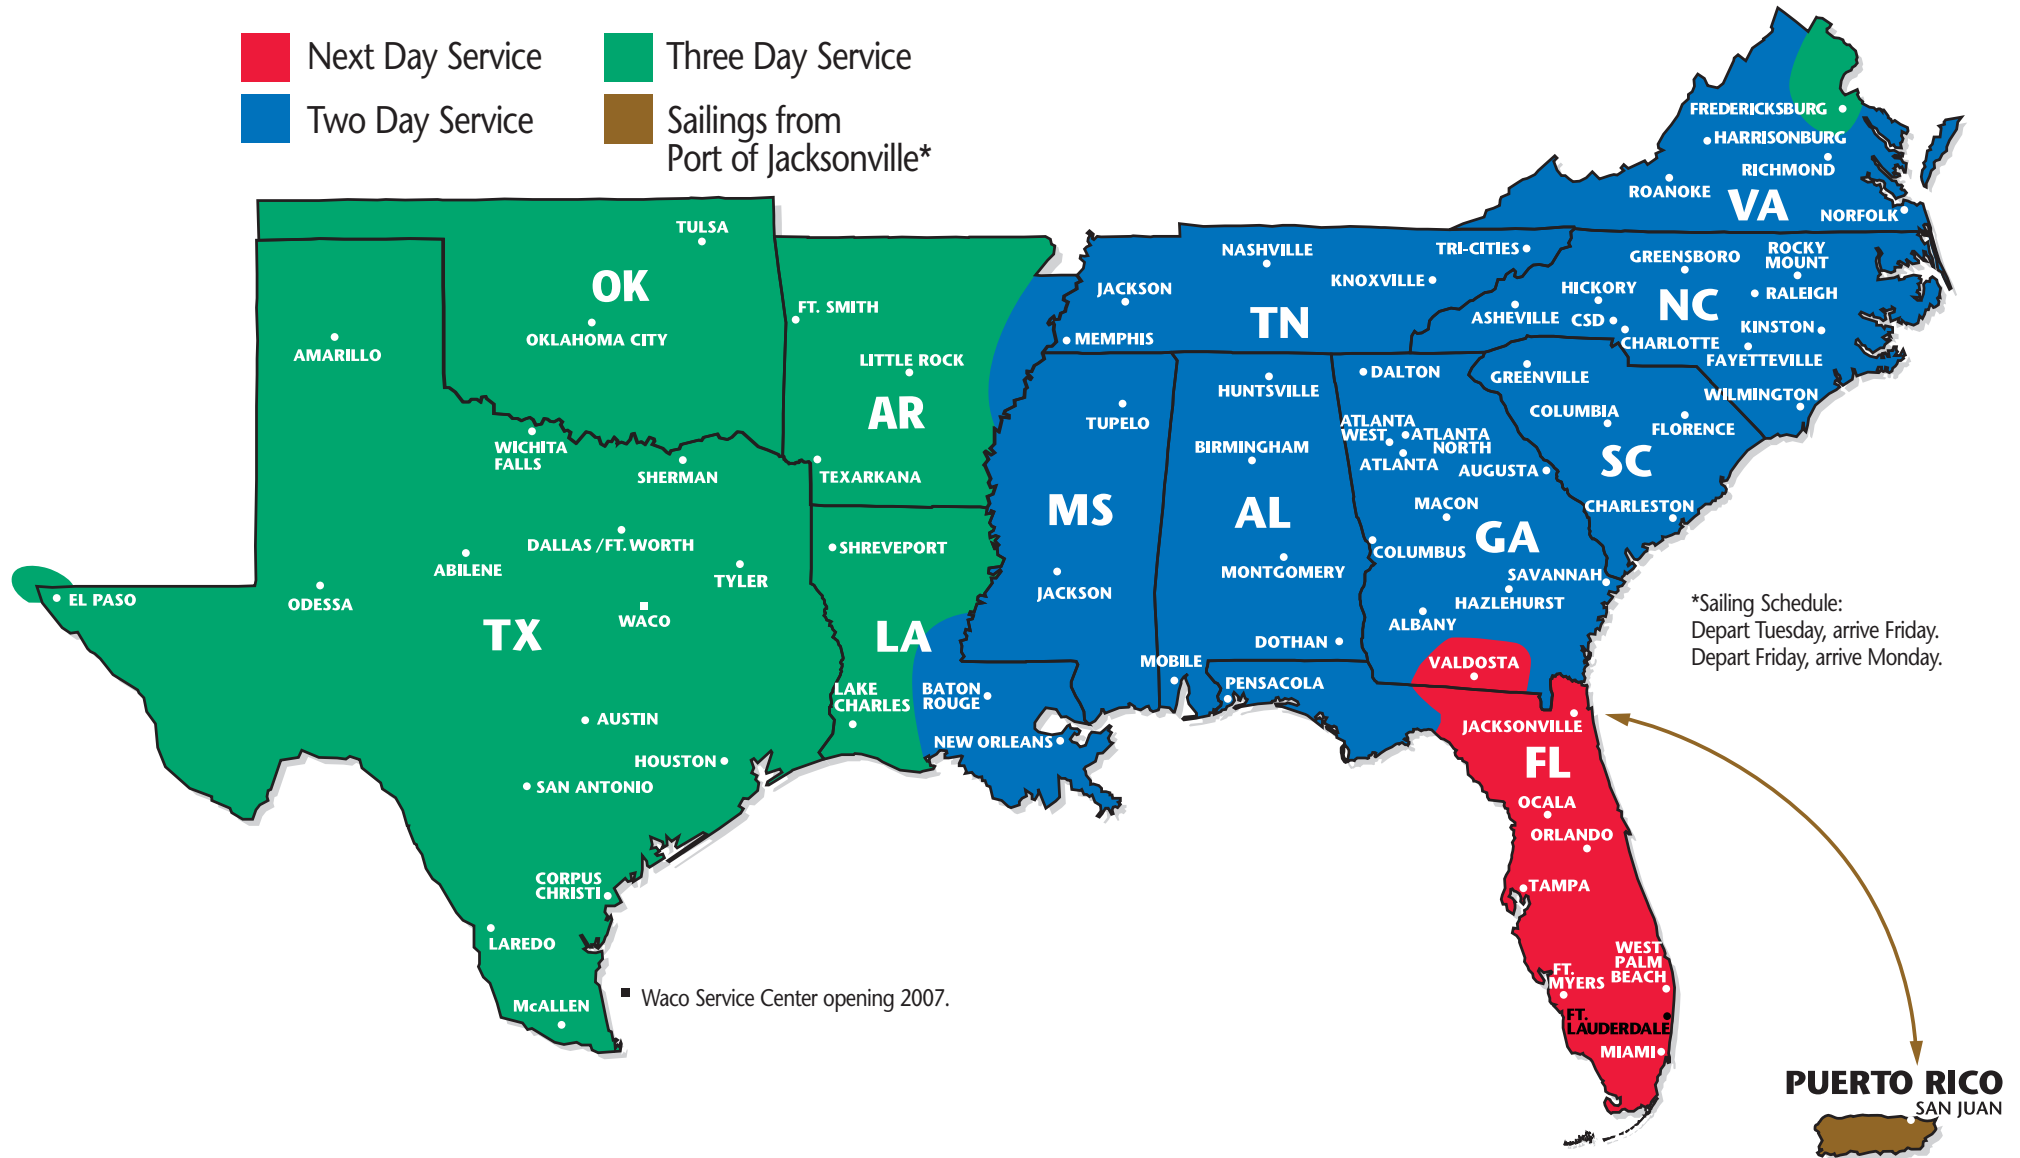

SOUTHEASTERN FREIGHT LINES TRANSIT TIMES

FORT LAUDERDALE, FLORIDA (Outbound only)

933 SW 12th Avenue ■ Pompano Beach, FL 33069 ■ 954-783-6140 ■ 866-404-7335 ■ 954-786-3417 FAX
 FOR GUARANTEED SERVICES 866-733-5733 ■ www.sefl.com

YOUR GATEWAY TO SERVICE EXCELLENCE

FORT LAUDERDALE, FLORIDA

- Next Day Service
- Two Day Service
- Three Day Service
- Four Day Service
- Five Day Service
- Six Day Service
- Sailings from Port of Jacksonville*

PARTNERS AND REGIONS

- ★ Southeastern Freight Lines
Southeast
- ★ Oak Harbor Freight Lines
CA, ID, NV, OR, WA
- ★ A. Duie Pyle
CT, DE, MA, MD, ME, NH, NJ, NY,
PA, RI, VT
- ★ Midwest Motor Express
CO, IA, KS, MN, MT, ND, NE, SD,
UT, WY
- ★ Quik X Transportation
Canada
- ★ Honolulu Freight
HI (outbound only);
- ★ Dayton Freight Lines
IL, IN, KY, MI, MN, MO,
OH, WI
- ★ Lynden Transport
AK (outbound only)