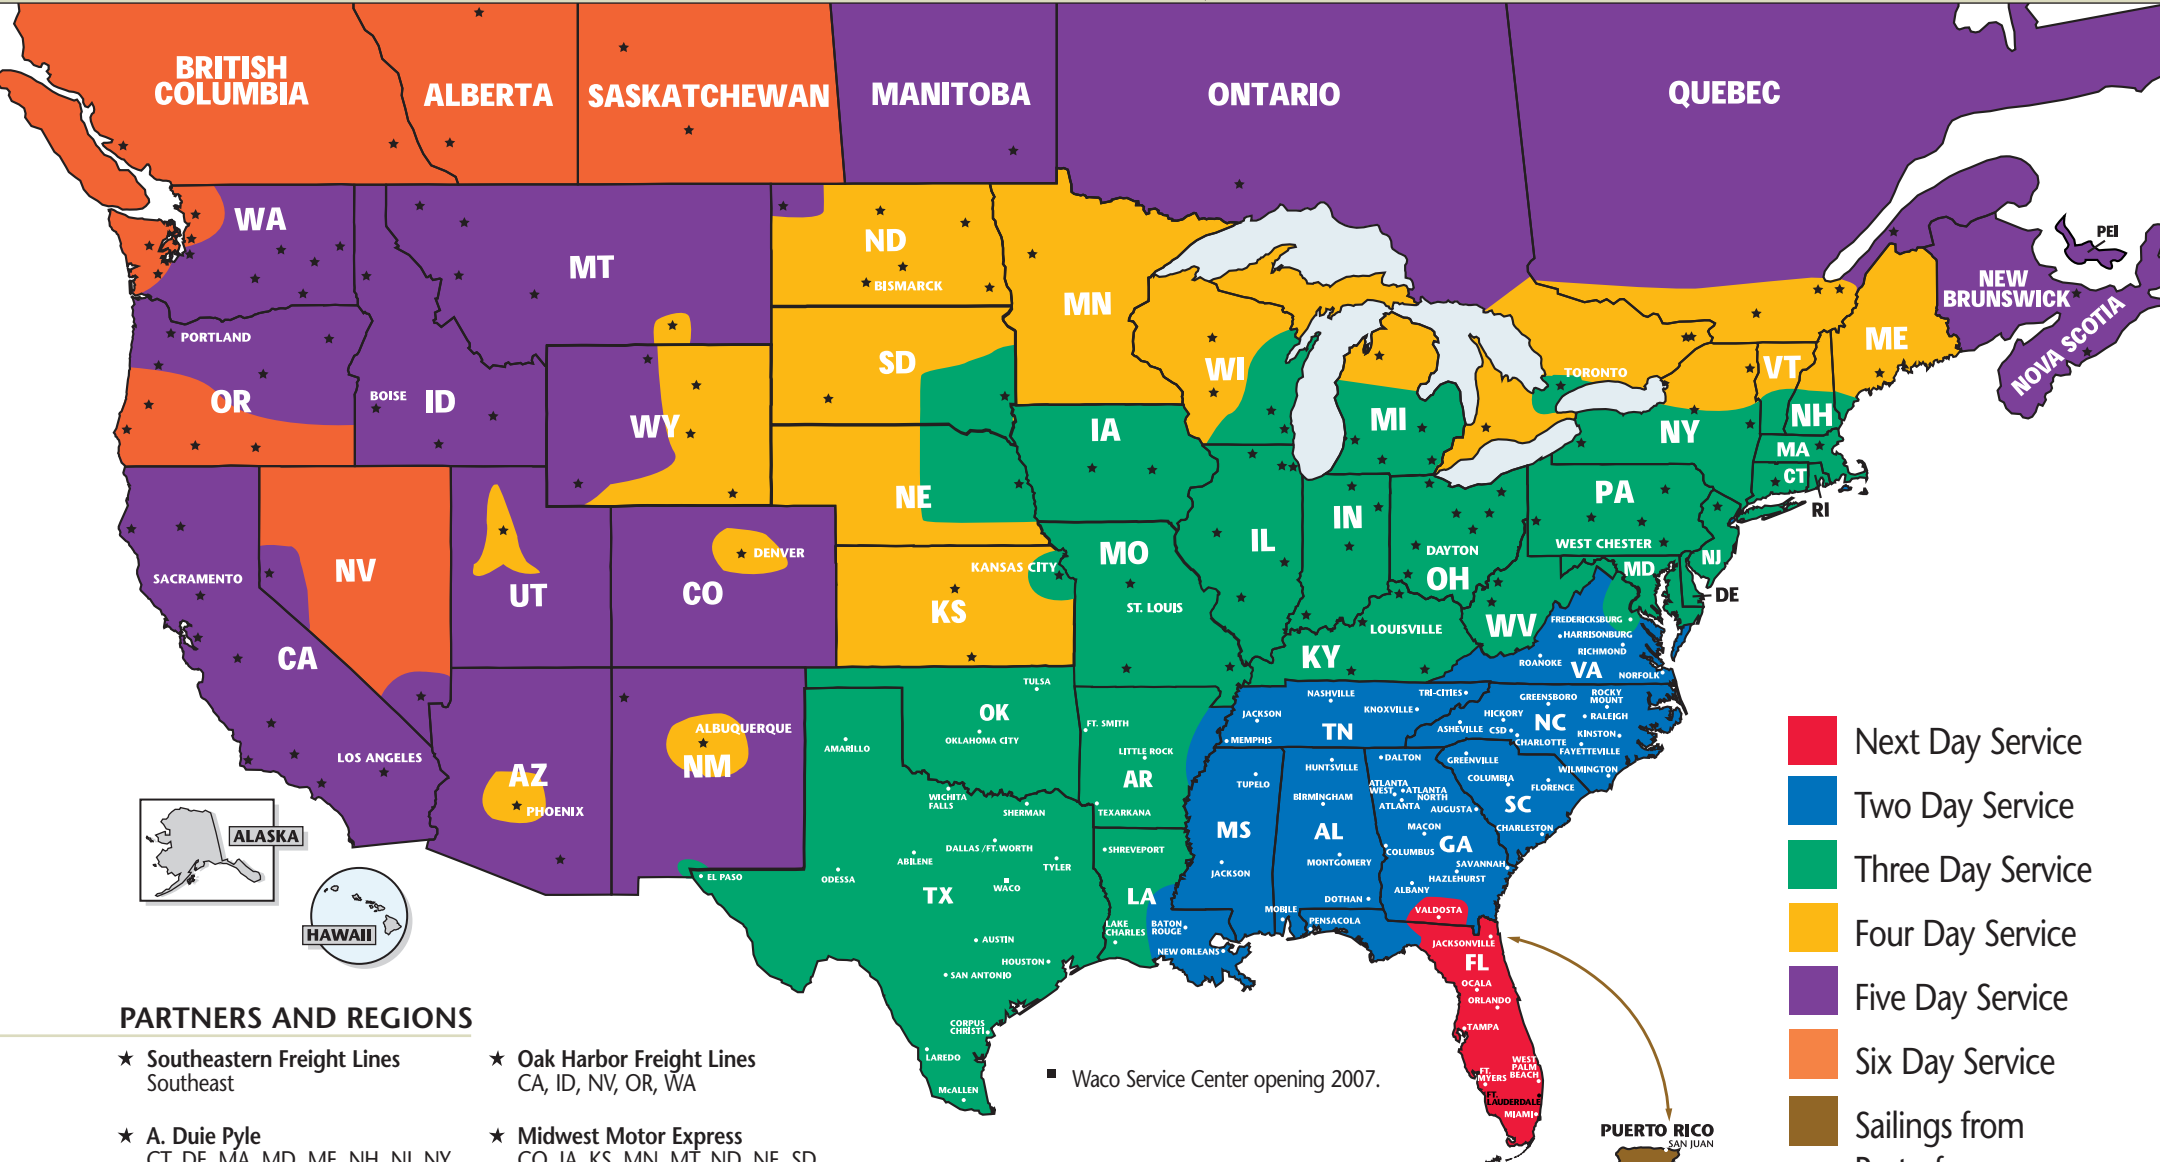

SOUTHEASTERN FREIGHT LINES TRANSIT TIMES

FORT LAUDERDALE, FLORIDA (Outbound only)

933 SW 12th Avenue ■ Pompano Beach, FL 33069 ■ 954-783-6140 ■ 866-404-7335 ■ 954-786-3417 FAX
 FOR GUARANTEED SERVICES 866-733-5733 ■ www.sefl.com

YOUR GATEWAY TO SERVICE EXCELLENCE

FORT LAUDERDALE, FLORIDA

- Next Day Service
- Two Day Service
- Three Day Service
- Four Day Service
- Five Day Service
- Six Day Service
- Sailings from Port of Jacksonville*

PARTNERS AND REGIONS

- ★ Southeastern Freight Lines
Southeast
- ★ Oak Harbor Freight Lines
CA, ID, NV, OR, WA
- ★ A. Duie Pyle
CT, DE, MA, MD, ME, NH, NJ, NY,
PA, RI, VT
- ★ Midwest Motor Express
CO, IA, KS, MN, MT, ND, NE, SD,
UT, WY
- ★ Quik X Transportation
Canada
- ★ Honolulu Freight
HI (outbound only);
- ★ Dayton Freight Lines
IL, IN, KY, MI, MN, MO,
OH, WI
- ★ Lynden Transport
AK (outbound only)