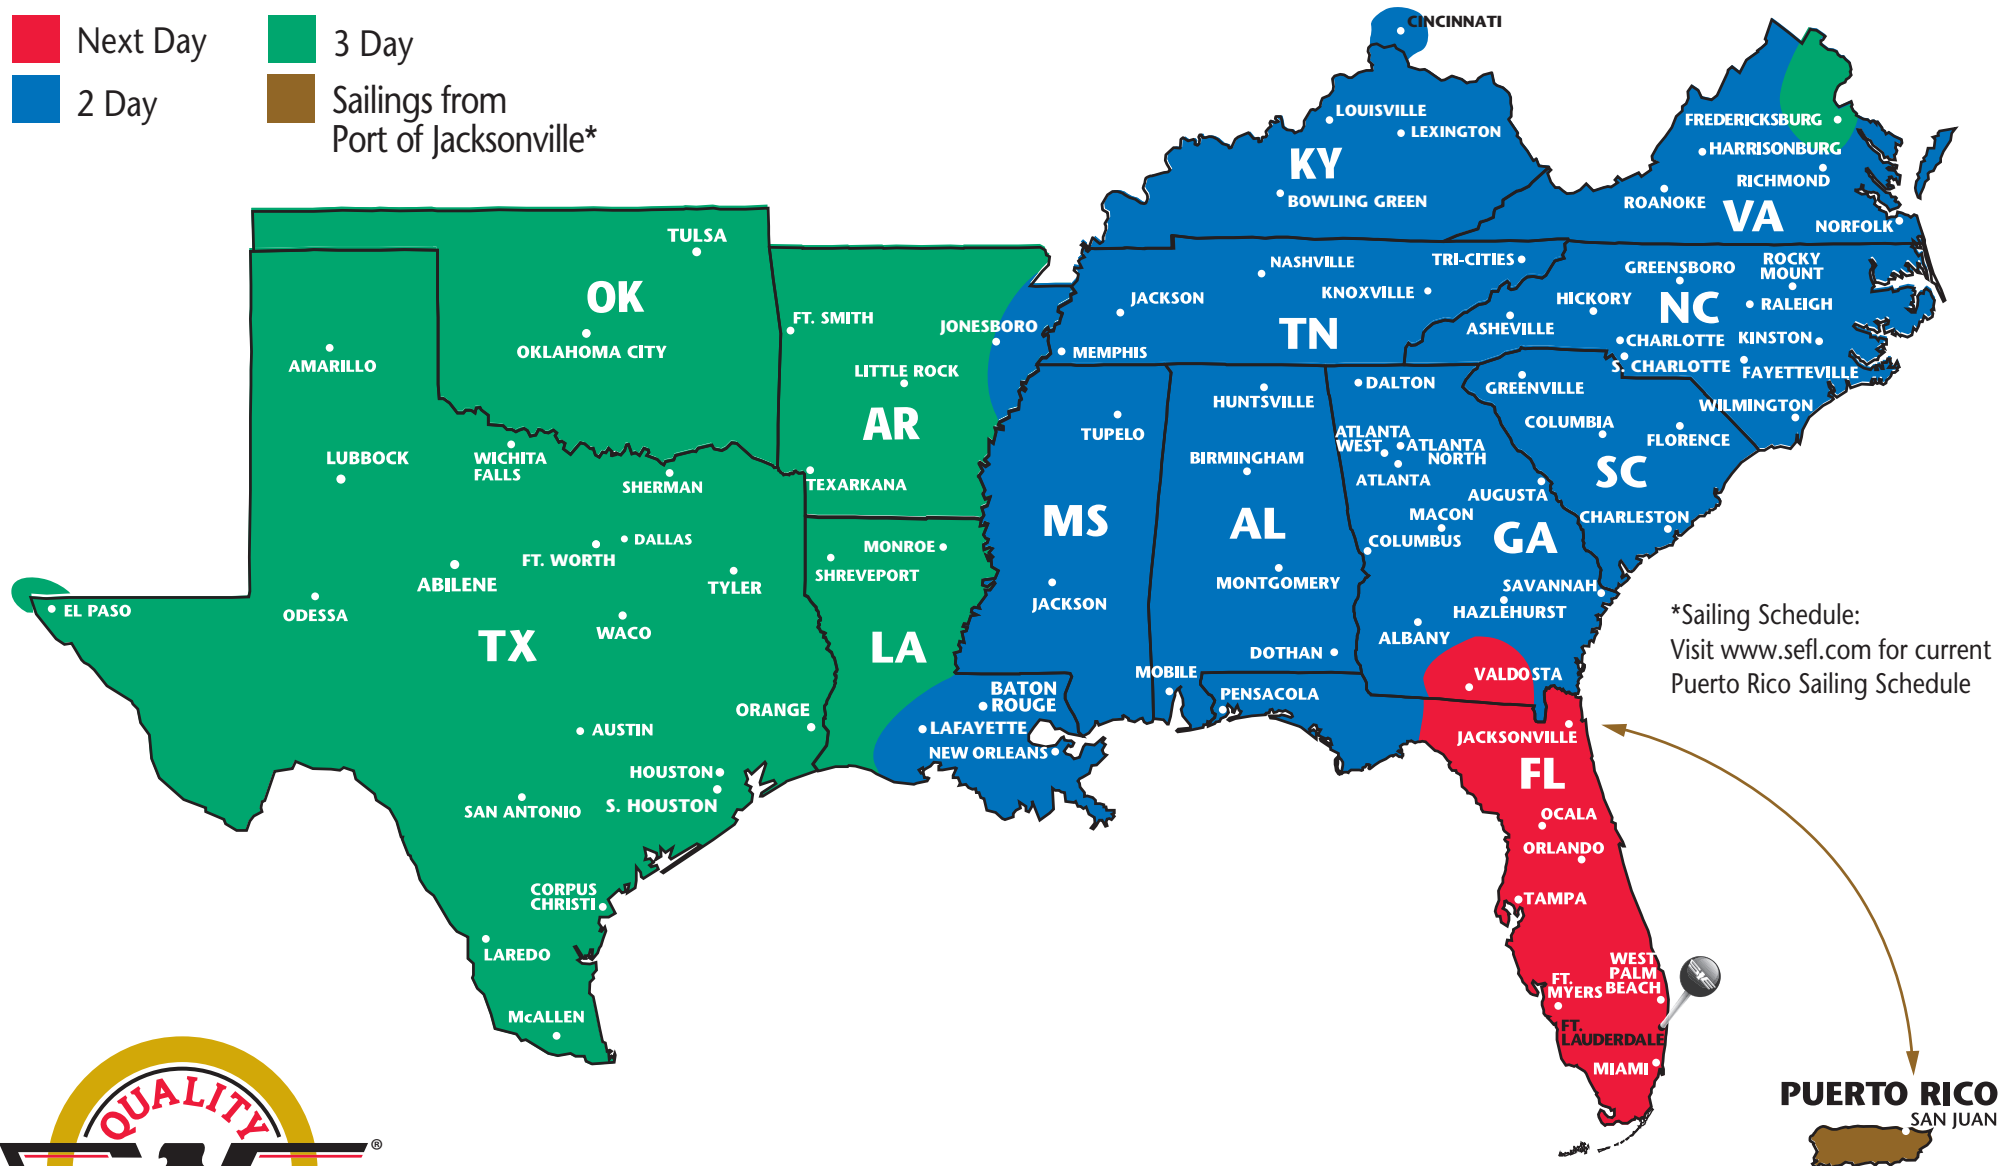

The Most Dependable North American Coverage

FT. LAUDERDALE, FLORIDA

PARTNERS AND REGIONS

- ★ **Southeastern Freight Lines**
AL, AR, FL, GA, KY, LA, MS, NC, OK, PR, SC, TN, TX, VA
- ★ **A. Duie Pyle**
CT, DE, MA, MD, ME, NH, NJ, NY, PA, RI, VT
- ★ **Central Arizona Freight**
AZ, NM
- ★ **Dayton Freight Lines**
IL, IN, MI, MN, MO, OH, WI
- ★ **Midwest Motor Express**
CO, IA, KS, MN, MT, ND, NE, SD, UT, WY
- ★ **Oak Harbor Freight Lines**
CA, ID, NV, OR, WA
- ★ **Honolulu Freight**
HI (outbound only)
- ★ **Lynden Transport**
AK (outbound only)
- ★ **Canada Service**
Canada (inbound & outbound)
- ★ **Mexico Service**
Mexico (inbound & outbound)

Some outlying zip codes may require additional day(s) transit. Refer to www.sefl.com for exact transit times.

SOUTHEASTERN FREIGHT LINES TRANSIT TIMES

FT. LAUDERDALE, FLORIDA

- Next Day
- 3 Day
- 2 Day
- Sailings from Port of Jacksonville*

*Sailing Schedule:
Visit www.sefl.com for current
Puerto Rico Sailing Schedule

SOUTHEASTERN FREIGHT LINES

933 SW 12th Avenue ■ Pompano Beach, FL 33069 ■ 954-783-6140 ■ 866-404-7335 ■ 954-786-3417 FAX

FOR GUARANTEED SERVICES 866-733-5733 ■ www.sefl.com

Some outlying zips may require additional day(s) transit. Refer to www.sefl.com for exact transit times.

1900143
8/16