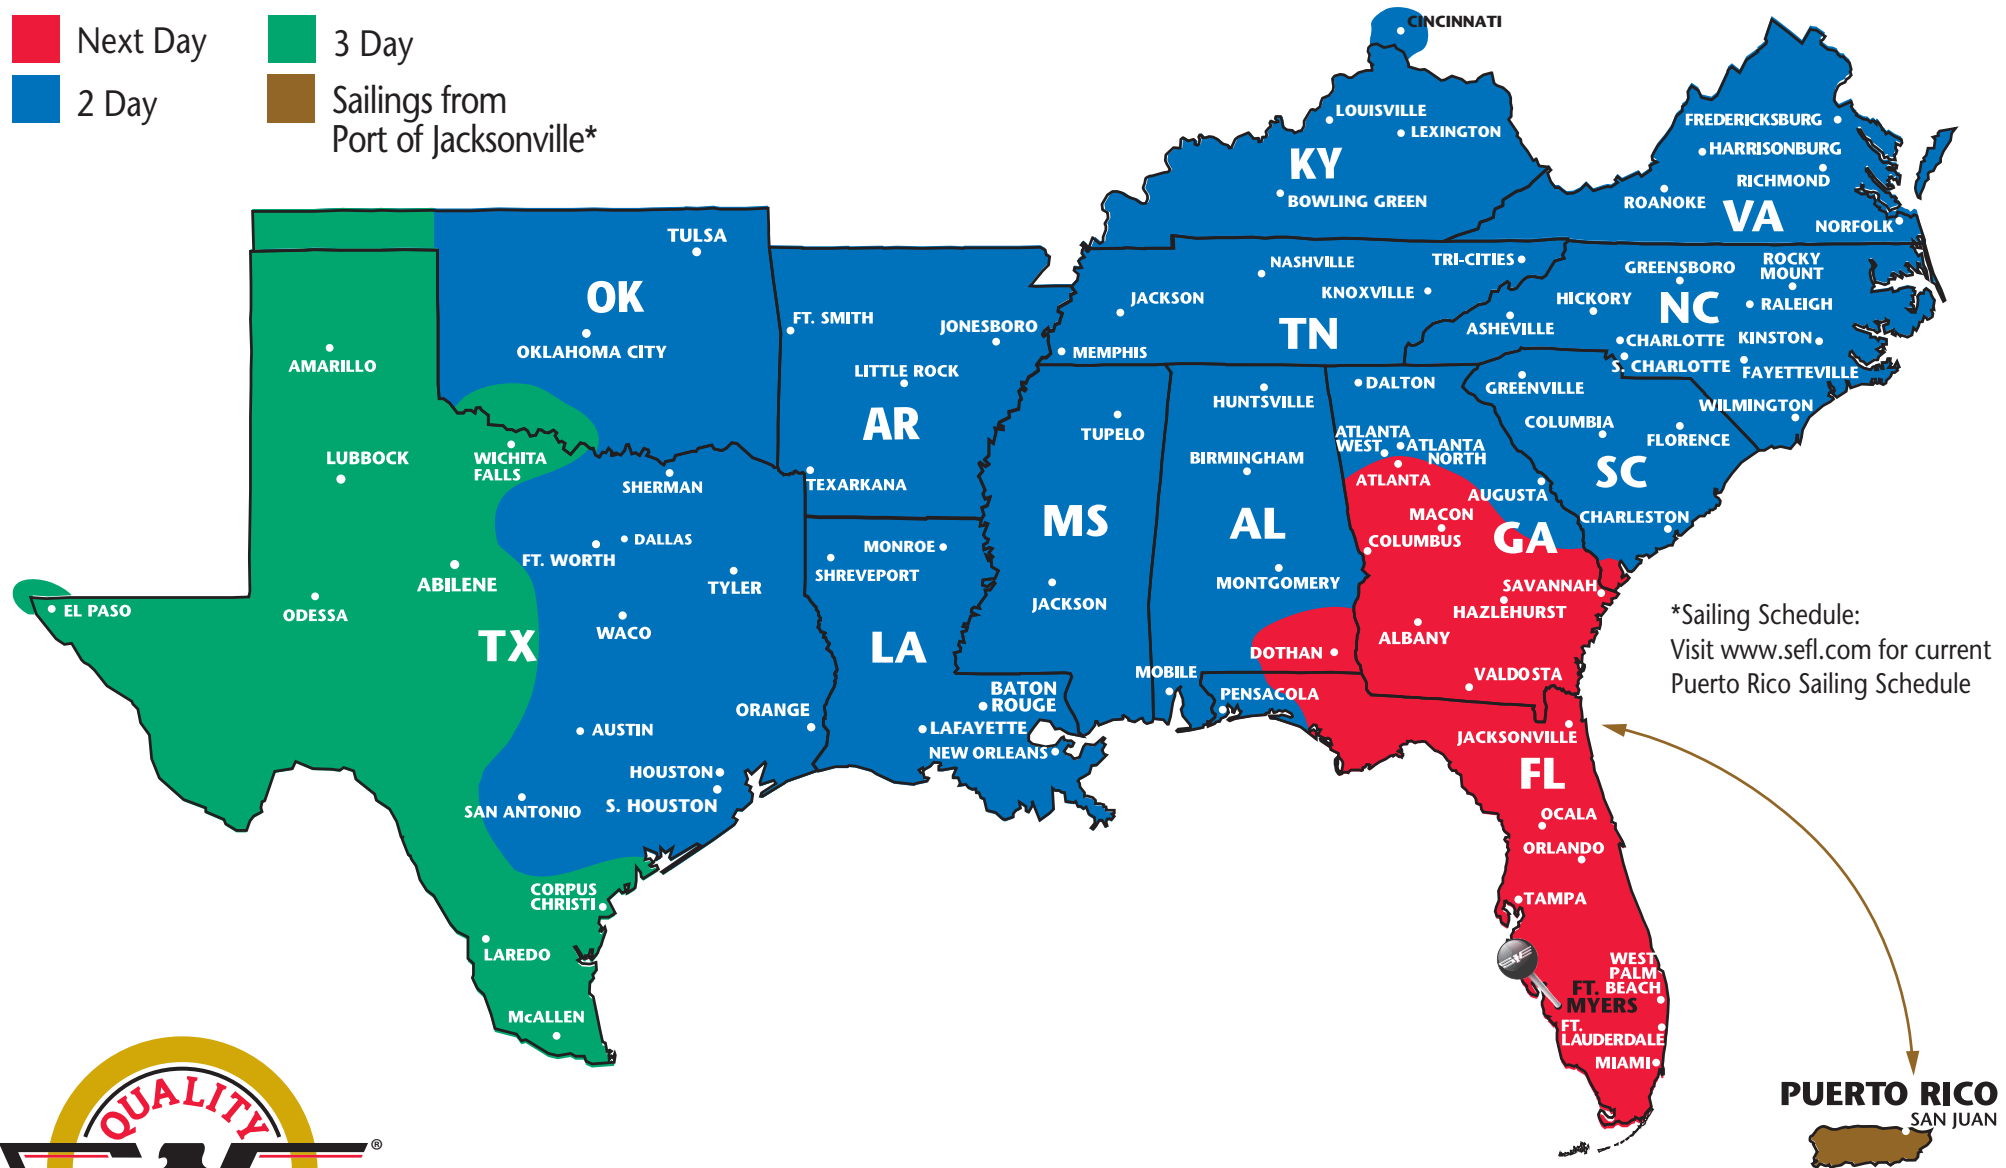

The Most Dependable North American Coverage

FORT MYERS, FLORIDA

PARTNERS AND REGIONS

- ★ **Southeastern Freight Lines**
AL, AR, FL, GA, KY, LA, MS, NC, OK, PR, SC, TN, TX, VA
- ★ **A. Duie Pyle**
CT, DE, MA, MD, ME, NH, NJ, NY, PA, RI, VT
- ★ **Central Arizona Freight**
AZ, NM
- ★ **Dayton Freight Lines**
IL, IN, MI, MN, MO, OH, WI
- ★ **Midwest Motor Express**
CO, IA, KS, MN, MT, ND, NE, SD, UT, WY
- ★ **Oak Harbor Freight Lines**
CA, ID, NV, OR, WA
- ★ **Honolulu Freight**
HI (outbound only)
- ★ **Lynden Transport**
AK (outbound only)
- ★ **Canada Service**
Canada (inbound & outbound)
- ★ **Mexico Service**
Mexico (inbound & outbound)

SOUTHEASTERN FREIGHT LINES TRANSIT TIMES

FORT MYERS, FLORIDA

- Next Day
- 3 Day
- 2 Day
- Sailings from Port of Jacksonville*

*Sailing Schedule:
Visit www.sefl.com for current
Puerto Rico Sailing Schedule

SOUTHEASTERN FREIGHT LINES

9300 Piper Road ■ Punta Gorda, FL 33982 ■ 941-637-0757 ■ 800-322-7335 ■ 941-637-0518 FAX
FOR GUARANTEED SERVICES 866-733-5733 ■ www.sefl.com

Some outlying zips may require additional day(s) transit. Refer to www.sefl.com for exact transit times.