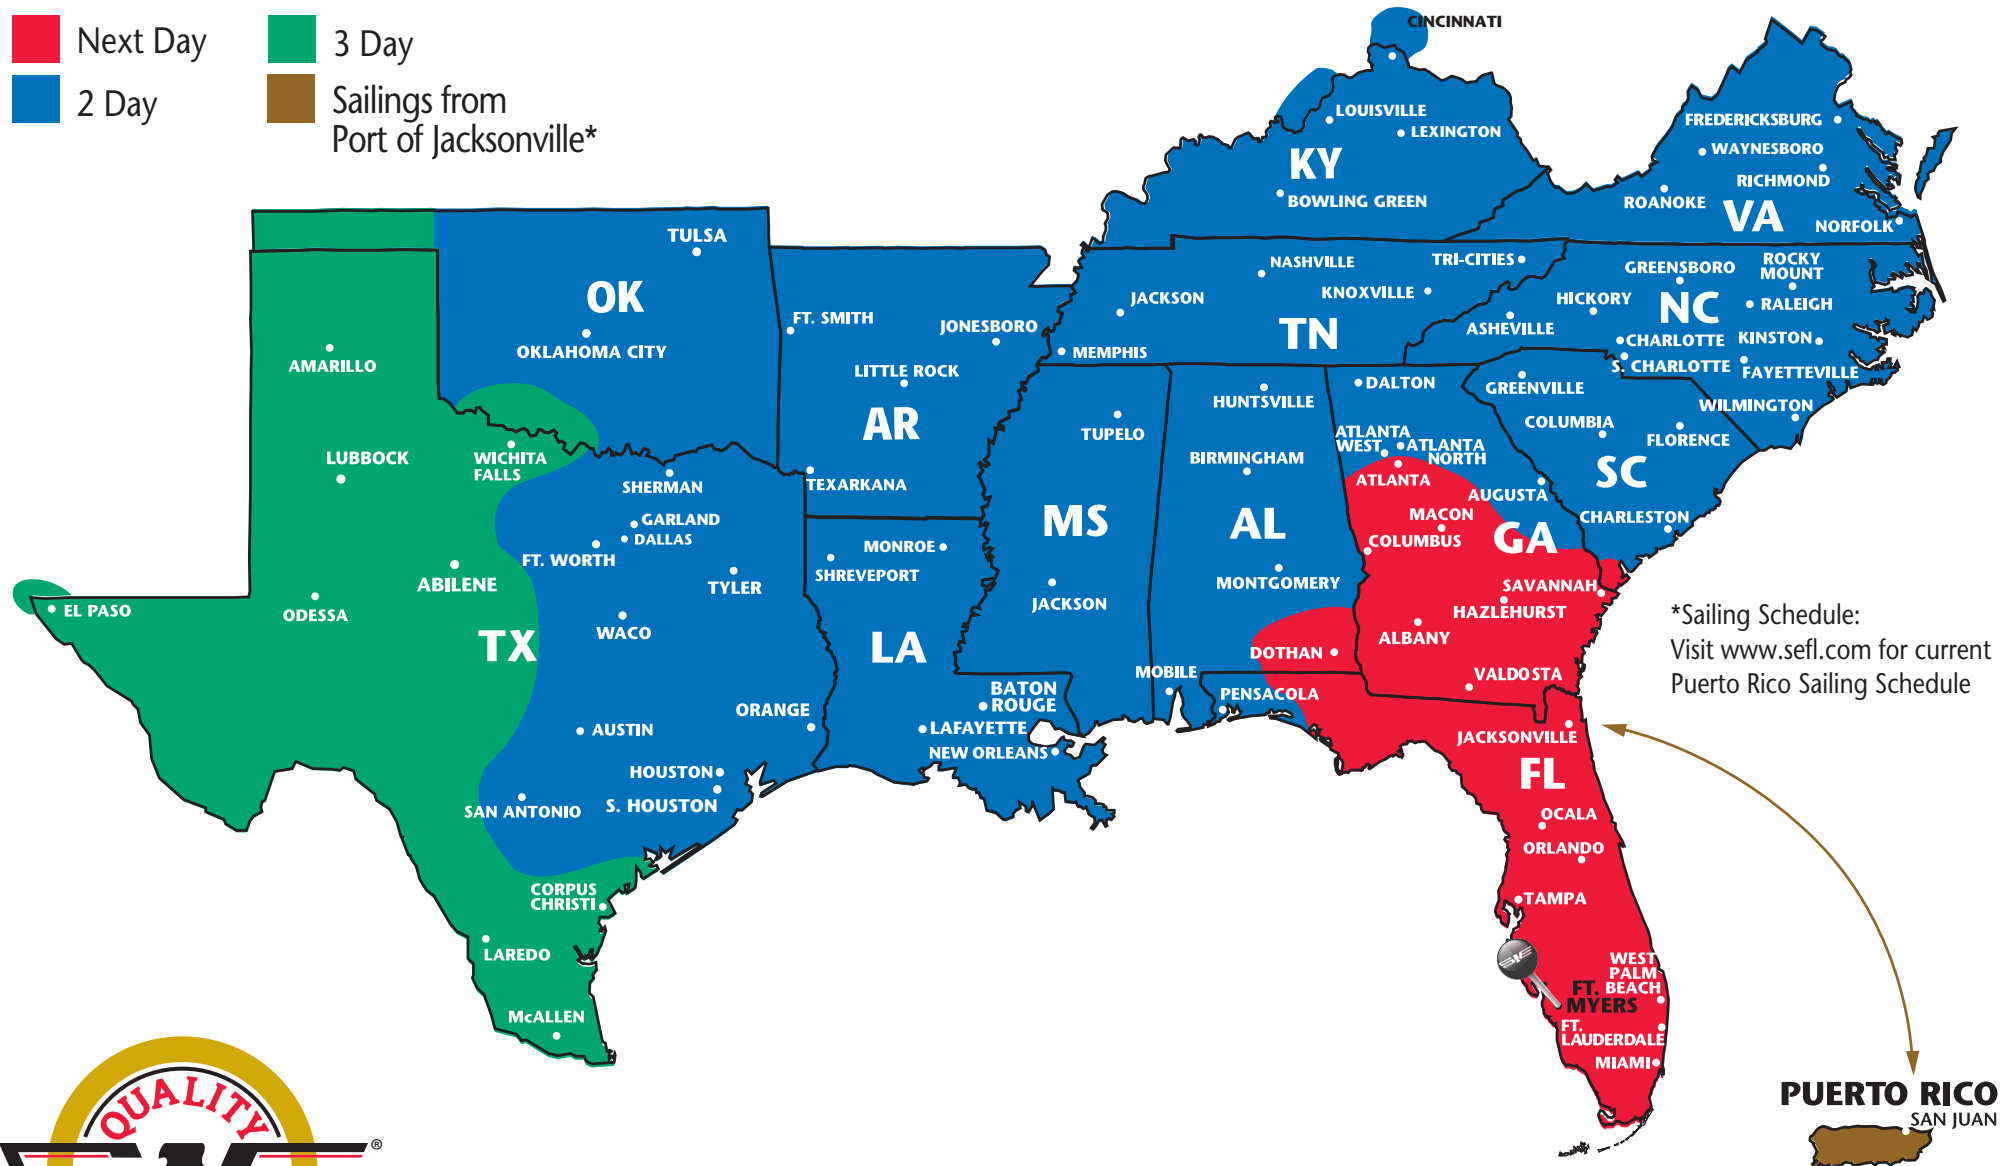

# SOUTHEASTERN FREIGHT LINES TRANSIT TIMES

## FORT MYERS, FLORIDA (Outbound Only)

- Next Day
- 3 Day
- 2 Day
- Sailings from Port of Jacksonville\*

**SOUTHEASTERN FREIGHT LINES**

9300 Piper Road ■ Punta Gorda, FL 33982 ■ 941-637-0757 ■ 800-322-7335 ■ 941-637-0518 FAX