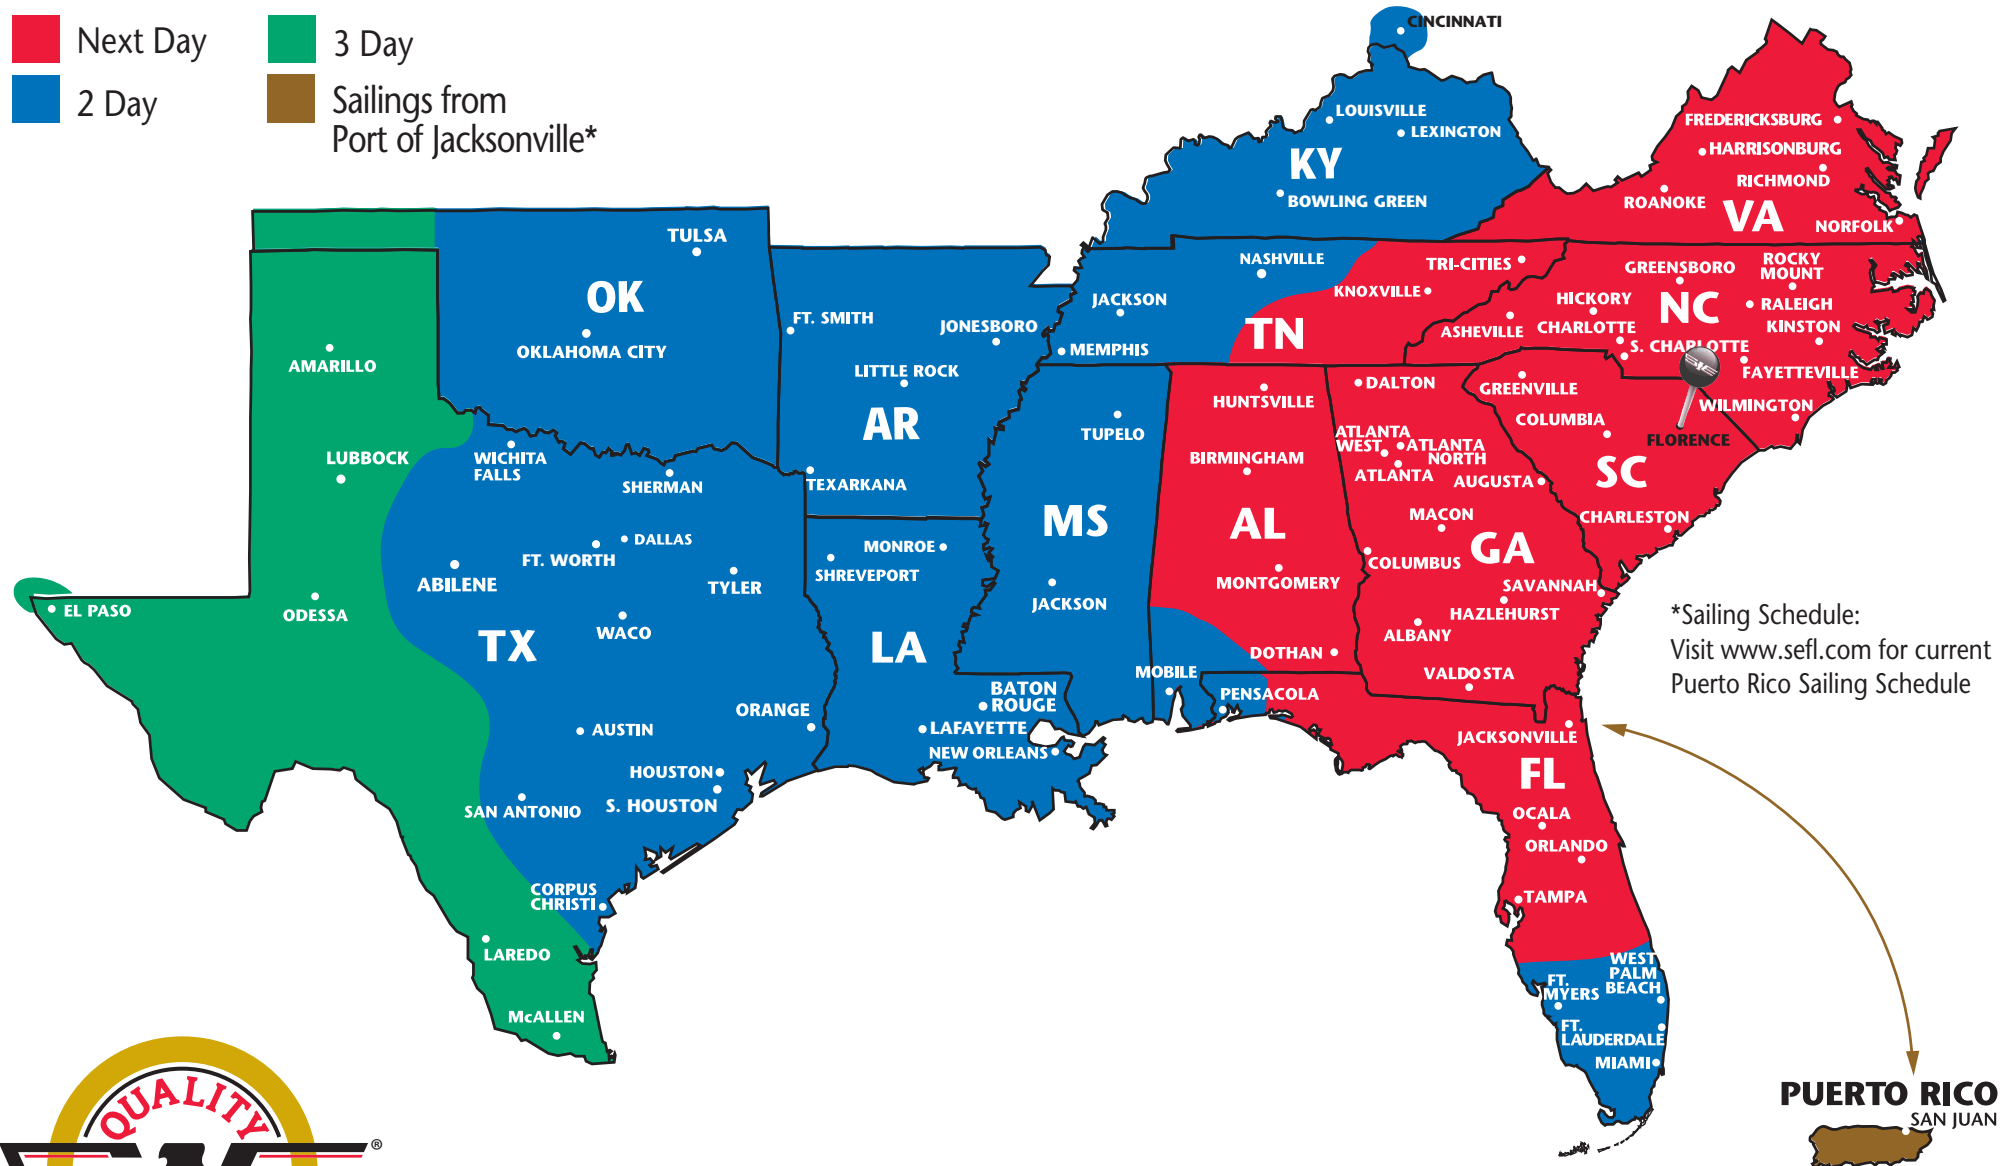

The Most Dependable North American Coverage

FLORENCE, SOUTH CAROLINA

PARTNERS AND REGIONS

- ★ **Southeastern Freight Lines**
AL, AR, FL, GA, KY, LA, MS, NC, OK, PR, SC, TN, TX, VA
- ★ **A. Duie Pyle**
CT, DE, MA, MD, ME, NH, NJ, NY, PA, RI, VT
- ★ **Central Arizona Freight**
AZ, NM
- ★ **Dayton Freight Lines**
IL, IN, MI, MN, MO, OH, WI
- ★ **Midwest Motor Express**
CO, IA, KS, MN, MT, ND, NE, SD, UT, WY
- ★ **Oak Harbor Freight Lines**
CA, ID, NV, OR, WA
- ★ **Honolulu Freight**
HI (outbound only)
- ★ **Lynden Transport**
AK (outbound only)
- ★ **Canada Service**
Canada (inbound & outbound)
- ★ **Mexico Service**
Mexico (inbound & outbound)

SOUTHEASTERN FREIGHT LINES TRANSIT TIMES

FLORENCE, SOUTH CAROLINA

■ Next Day
■ 2 Day

■ 3 Day
■ Sailings from Port of Jacksonville*

*Sailing Schedule:
Visit www.sefl.com for current Puerto Rico Sailing Schedule

SOUTHEASTERN FREIGHT LINES

1421 West Darlington Street ■ Florence, SC 29502 ■ 843-669-2161 ■ 800-922-8982 ■ 843-669-8148 FAX

FOR GUARANTEED SERVICES 866-733-5733 ■ www.sefl.com

Some outlying zips may require additional day(s) transit. Refer to www.sefl.com for exact transit times.