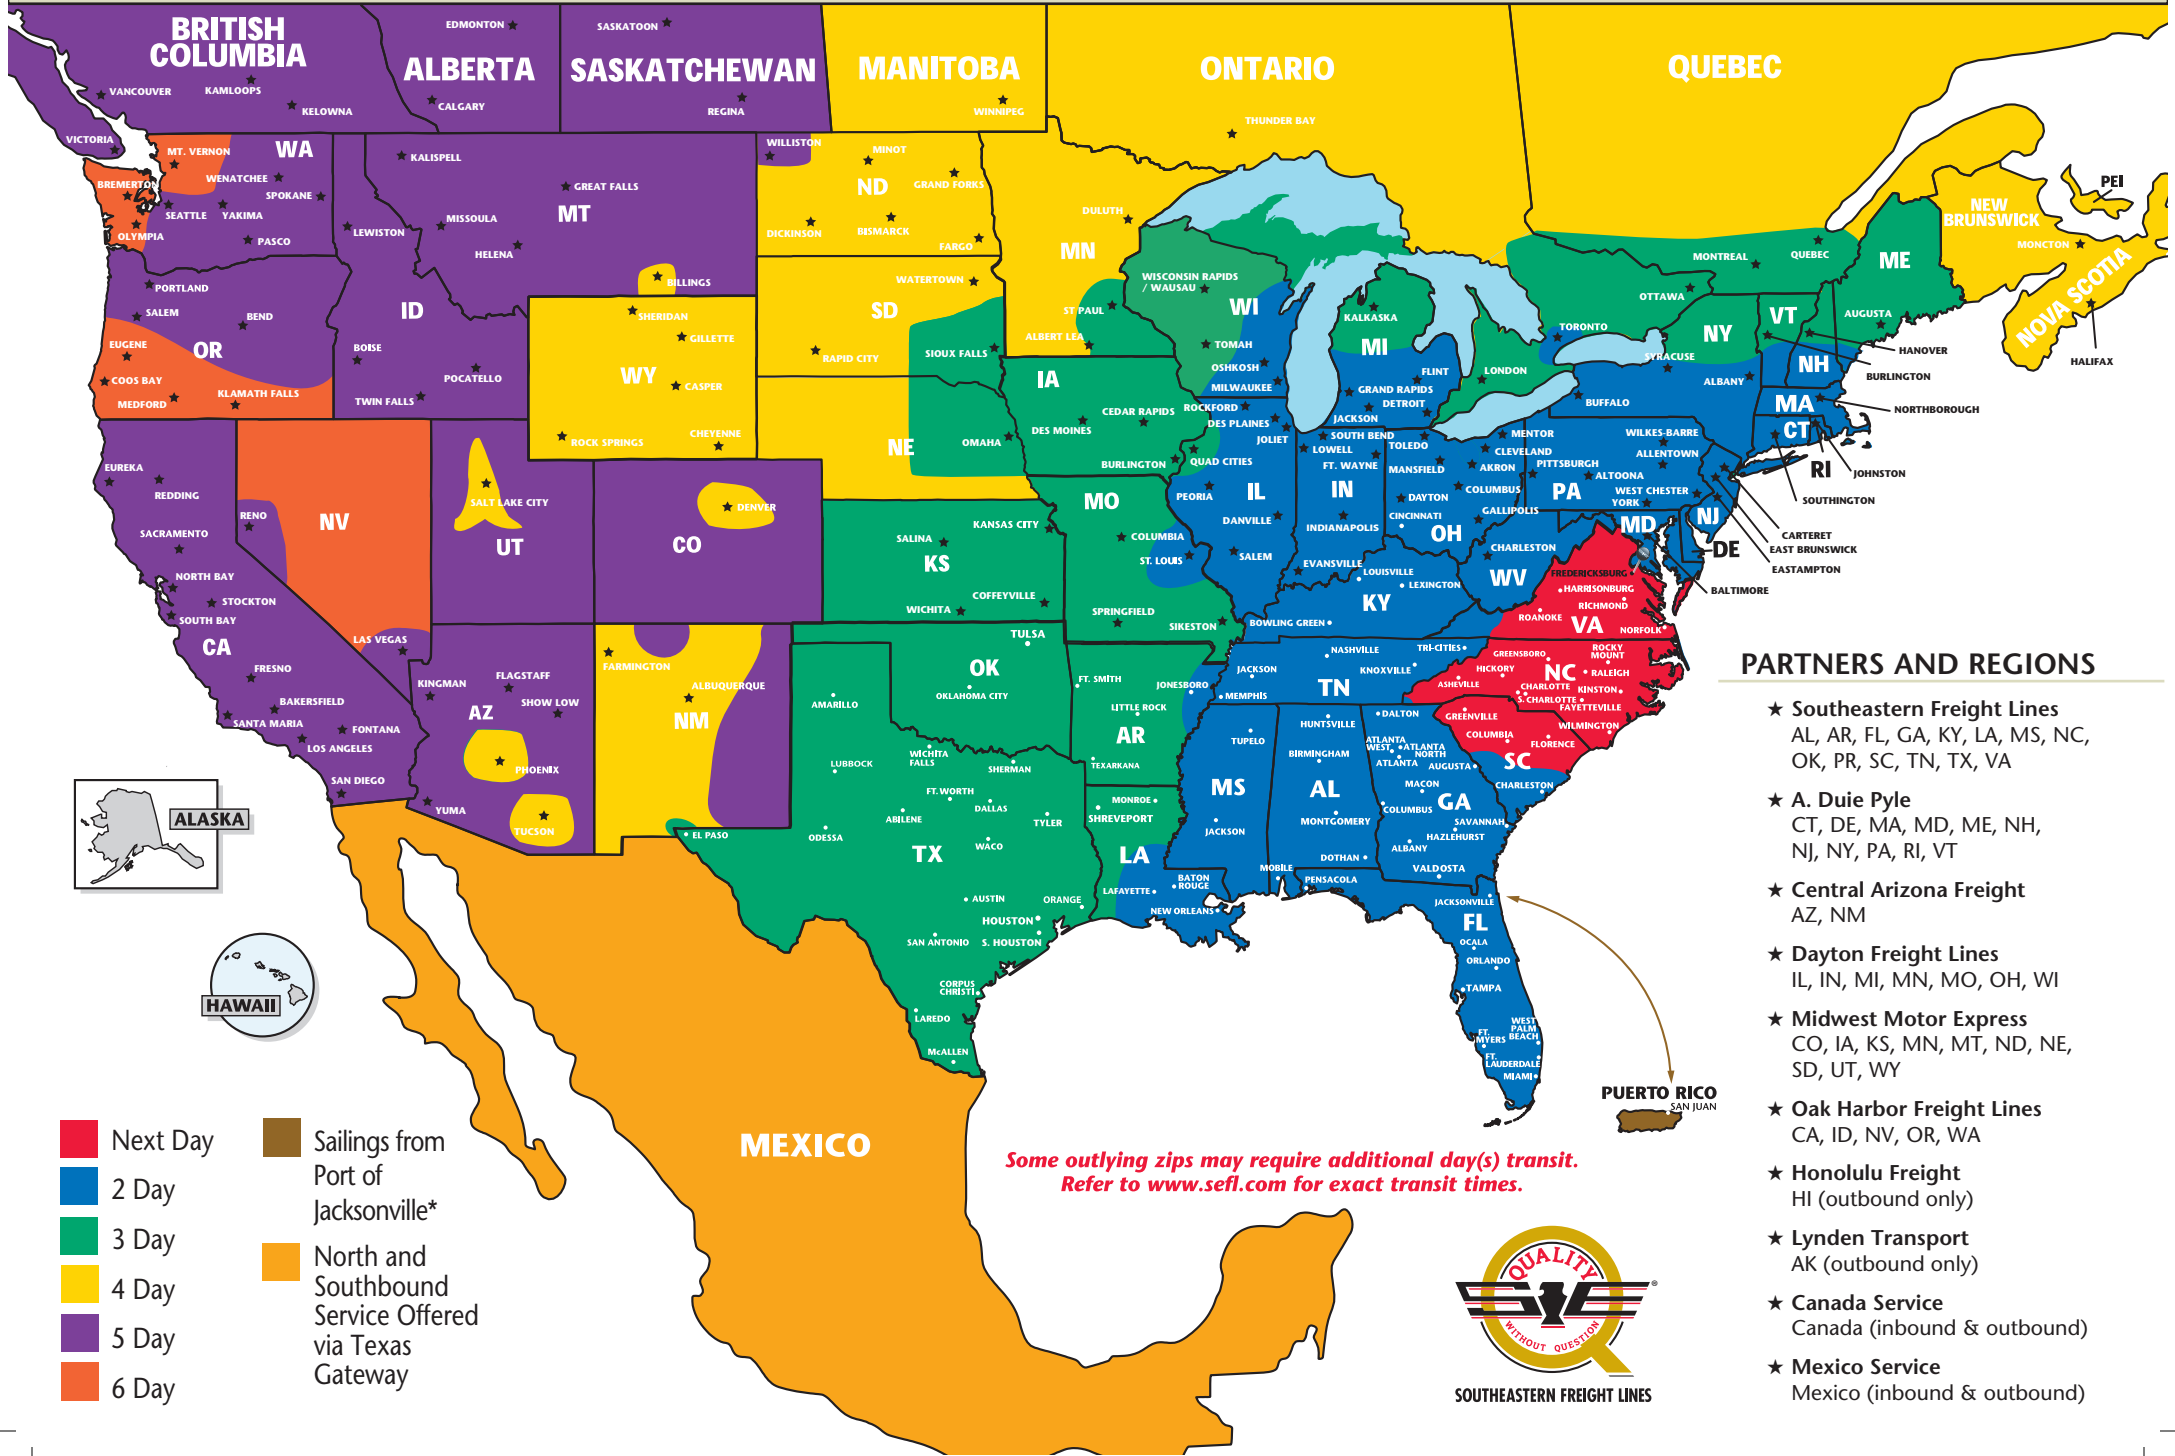

The Most Dependable North American Coverage

FREDERICKSBURG, VIRGINIA

PARTNERS AND REGIONS

- ★ **Southeastern Freight Lines**
AL, AR, FL, GA, KY, LA, MS, NC, OK, PR, SC, TN, TX, VA
- ★ **A. Duie Pyle**
CT, DE, MA, MD, ME, NH, NJ, NY, PA, RI, VT
- ★ **Central Arizona Freight**
AZ, NM
- ★ **Dayton Freight Lines**
IL, IN, MI, MN, MO, OH, WI
- ★ **Midwest Motor Express**
CO, IA, KS, MN, MT, ND, NE, SD, UT, WY
- ★ **Oak Harbor Freight Lines**
CA, ID, NV, OR, WA
- ★ **Honolulu Freight**
HI (outbound only)
- ★ **Lynden Transport**
AK (outbound only)
- ★ **Canada Service**
Canada (inbound & outbound)
- ★ **Mexico Service**
Mexico (inbound & outbound)

Some outlying zips may require additional day(s) transit. Refer to www.sefl.com for exact transit times.