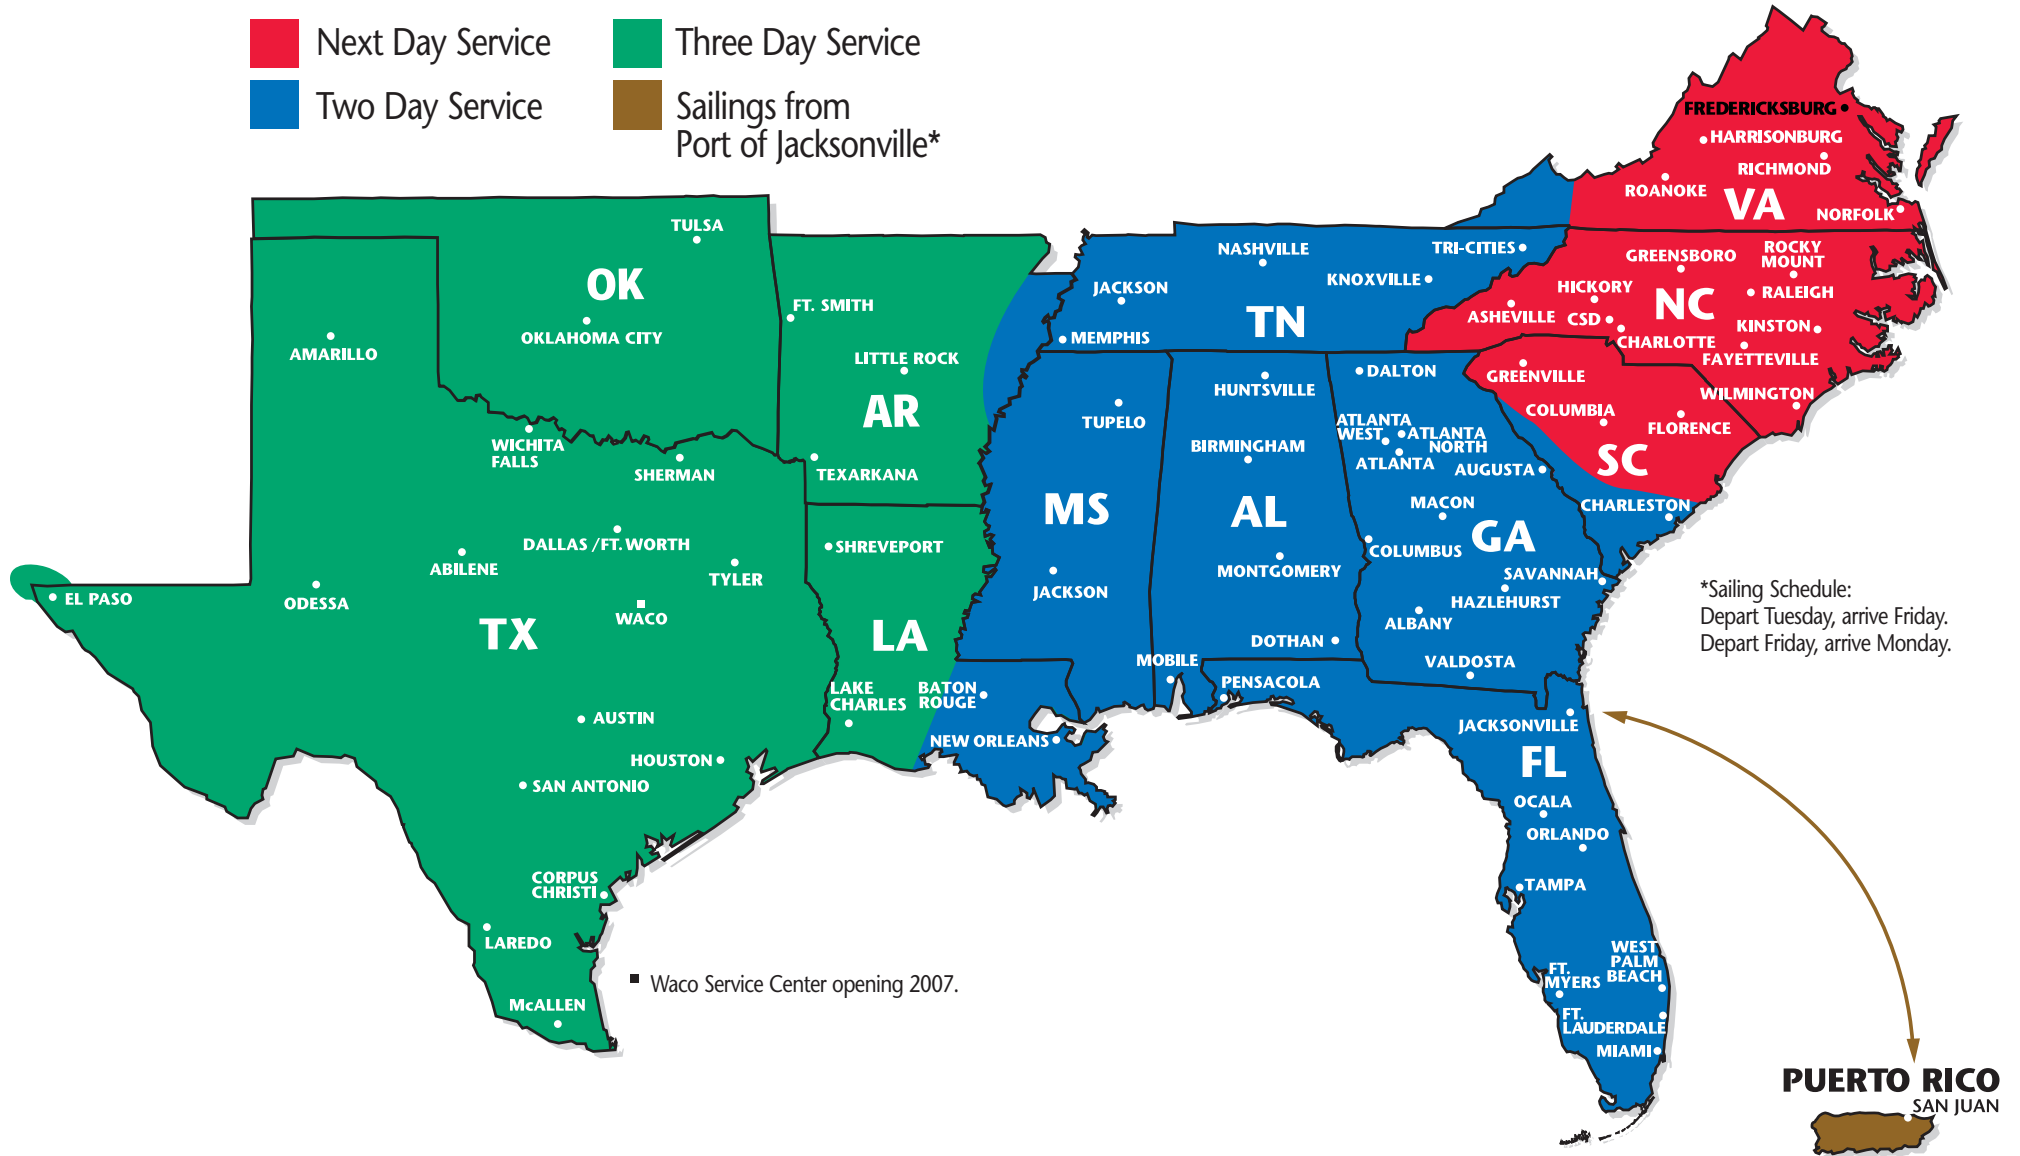

SOUTHEASTERN FREIGHT LINES TRANSIT TIMES

FREDERICKSBURG, VIRGINIA (Outbound only)

- Next Day Service
- Three Day Service
- Two Day Service
- Sailings from Port of Jacksonville*

SOUTHEASTERN FREIGHT LINES

42 Sage Lane ■ Falmouth, VA 22405 ■ 540-288-9953 ■ 877-461-7335 ■ 540-288-3725 FAX

FOR GUARANTEED SERVICES 866-733-5733 ■ www.sefl.com

YOUR GATEWAY TO SERVICE EXCELLENCE

FREDERICKSBURG, VIRGINIA

- Next Day Service
- Two Day Service
- Three Day Service
- Four Day Service
- Five Day Service
- Six Day Service
- Sailings from Port of Jacksonville*

PARTNERS AND REGIONS

- ★ Southeastern Freight Lines
Southeast
- ★ Oak Harbor Freight Lines
CA, ID, NV, OR, WA
- ★ A. Duie Pyle
CT, DE, MA, MD, ME, NH, NJ, NY,
PA, RI, VT
- ★ Midwest Motor Express
CO, IA, KS, MN, MT, ND, NE, SD,
UT, WY
- ★ Quik X Transportation
Canada
- ★ Honolulu Freight
HI (outbound only);
- ★ Dayton Freight Lines
IL, IN, KY, MI, MN, MO,
OH, WI
- ★ Lynden Transport
AK (outbound only)