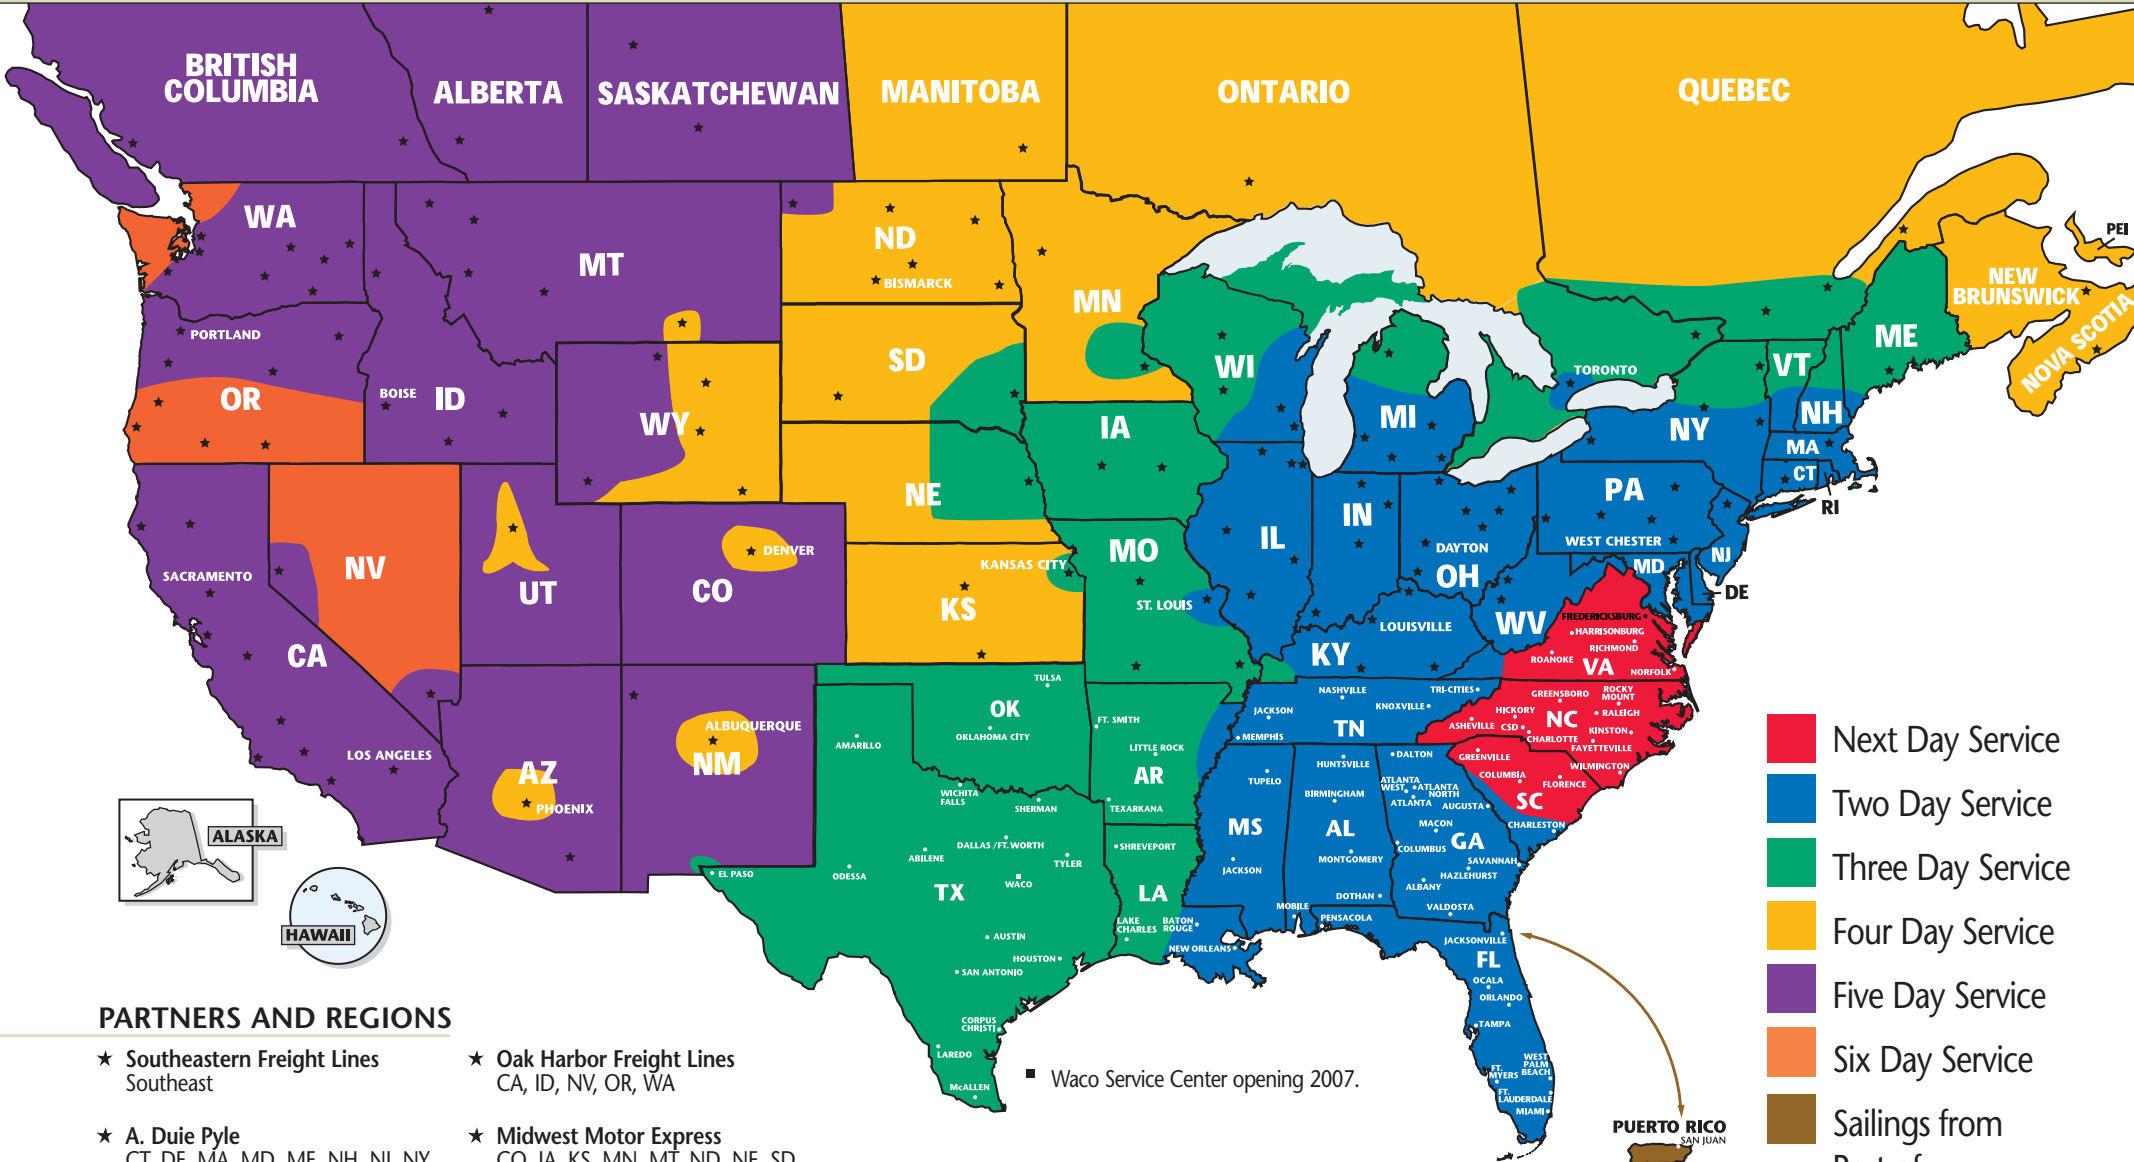

SOUTHEASTERN FREIGHT LINES TRANSIT TIMES

FREDERICKSBURG, VIRGINIA (Outbound only)

- Next Day Service
- Three Day Service
- Two Day Service
- Sailings from Port of Jacksonville*

SOUTHEASTERN FREIGHT LINES

42 Sage Lane ■ Falmouth, VA 22405 ■ 540-288-9953 ■ 877-461-7335 ■ 540-288-3725 FAX

FOR GUARANTEED SERVICES 866-733-5733 ■ www.sefl.com

YOUR GATEWAY TO SERVICE EXCELLENCE

FREDERICKSBURG, VIRGINIA

- Next Day Service
- Two Day Service
- Three Day Service
- Four Day Service
- Five Day Service
- Six Day Service
- Sailings from Port of Jacksonville*

PARTNERS AND REGIONS

- ★ Southeastern Freight Lines
Southeast
- ★ Oak Harbor Freight Lines
CA, ID, NV, OR, WA
- ★ A. Duie Pyle
CT, DE, MA, MD, ME, NH, NJ, NY,
PA, RI, VT
- ★ Midwest Motor Express
CO, IA, KS, MN, MT, ND, NE, SD,
UT, WY
- ★ Quik X Transportation
Canada
- ★ Honolulu Freight
HI (outbound only);
- ★ Dayton Freight Lines
IL, IN, KY, MI, MN, MO,
OH, WI
- ★ Lynden Transport
AK (outbound only)