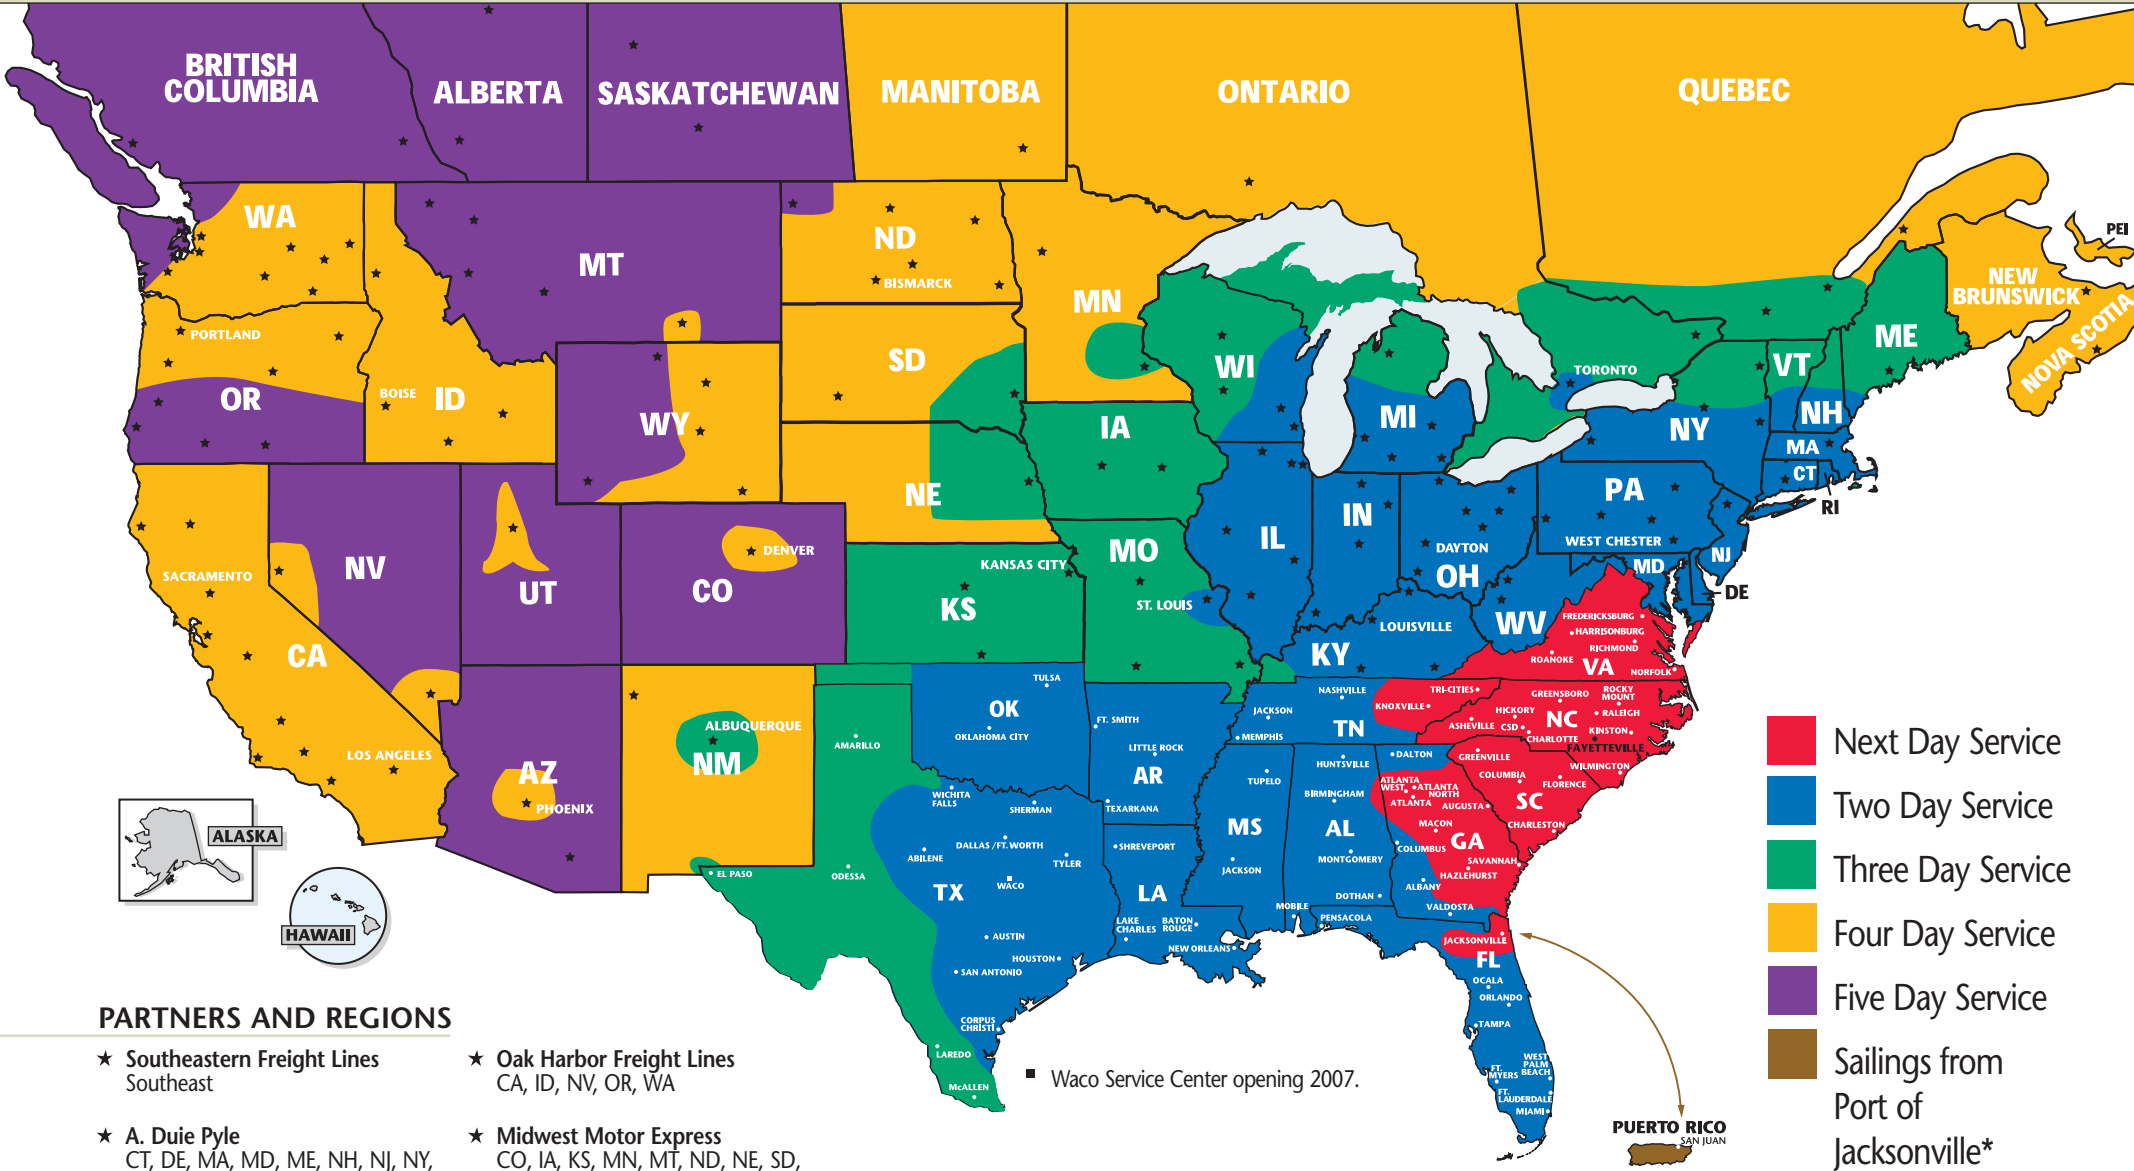

# SOUTHEASTERN FREIGHT LINES TRANSIT TIMES

## FAYETTEVILLE, NORTH CAROLINA (Outbound only)

- Next Day Service
- Three Day Service
- Two Day Service
- Sailings from Port of Jacksonville\*

669 Snow Hill Road ■ Fayetteville, NC 28306 ■ 910-424-2050 ■ 800-682-4602 ■ 910-424-1243 FAX  
 FOR GUARANTEED SERVICES 866-733-5733 ■ [www.sefl.com](http://www.sefl.com)

## FAYETTEVILLE, NORTH CAROLINA

- Next Day Service
- Two Day Service
- Three Day Service
- Four Day Service
- Five Day Service
- Sailings from Port of Jacksonville\*

### PARTNERS AND REGIONS

- ★ Southeastern Freight Lines  
Southeast
- ★ Oak Harbor Freight Lines  
CA, ID, NV, OR, WA
- ★ A. Duie Pyle  
CT, DE, MA, MD, ME, NH, NJ, NY,  
PA, RI, VT
- ★ Midwest Motor Express  
CO, IA, KS, MN, MT, ND, NE, SD,  
UT, WY
- ★ Quik X Transportation  
Canada
- ★ Honolulu Freight  
HI (outbound only);
- ★ Dayton Freight Lines  
IL, IN, KY, MI, MN, MO,  
OH, WI
- ★ Lynden Transport  
AK (outbound only)