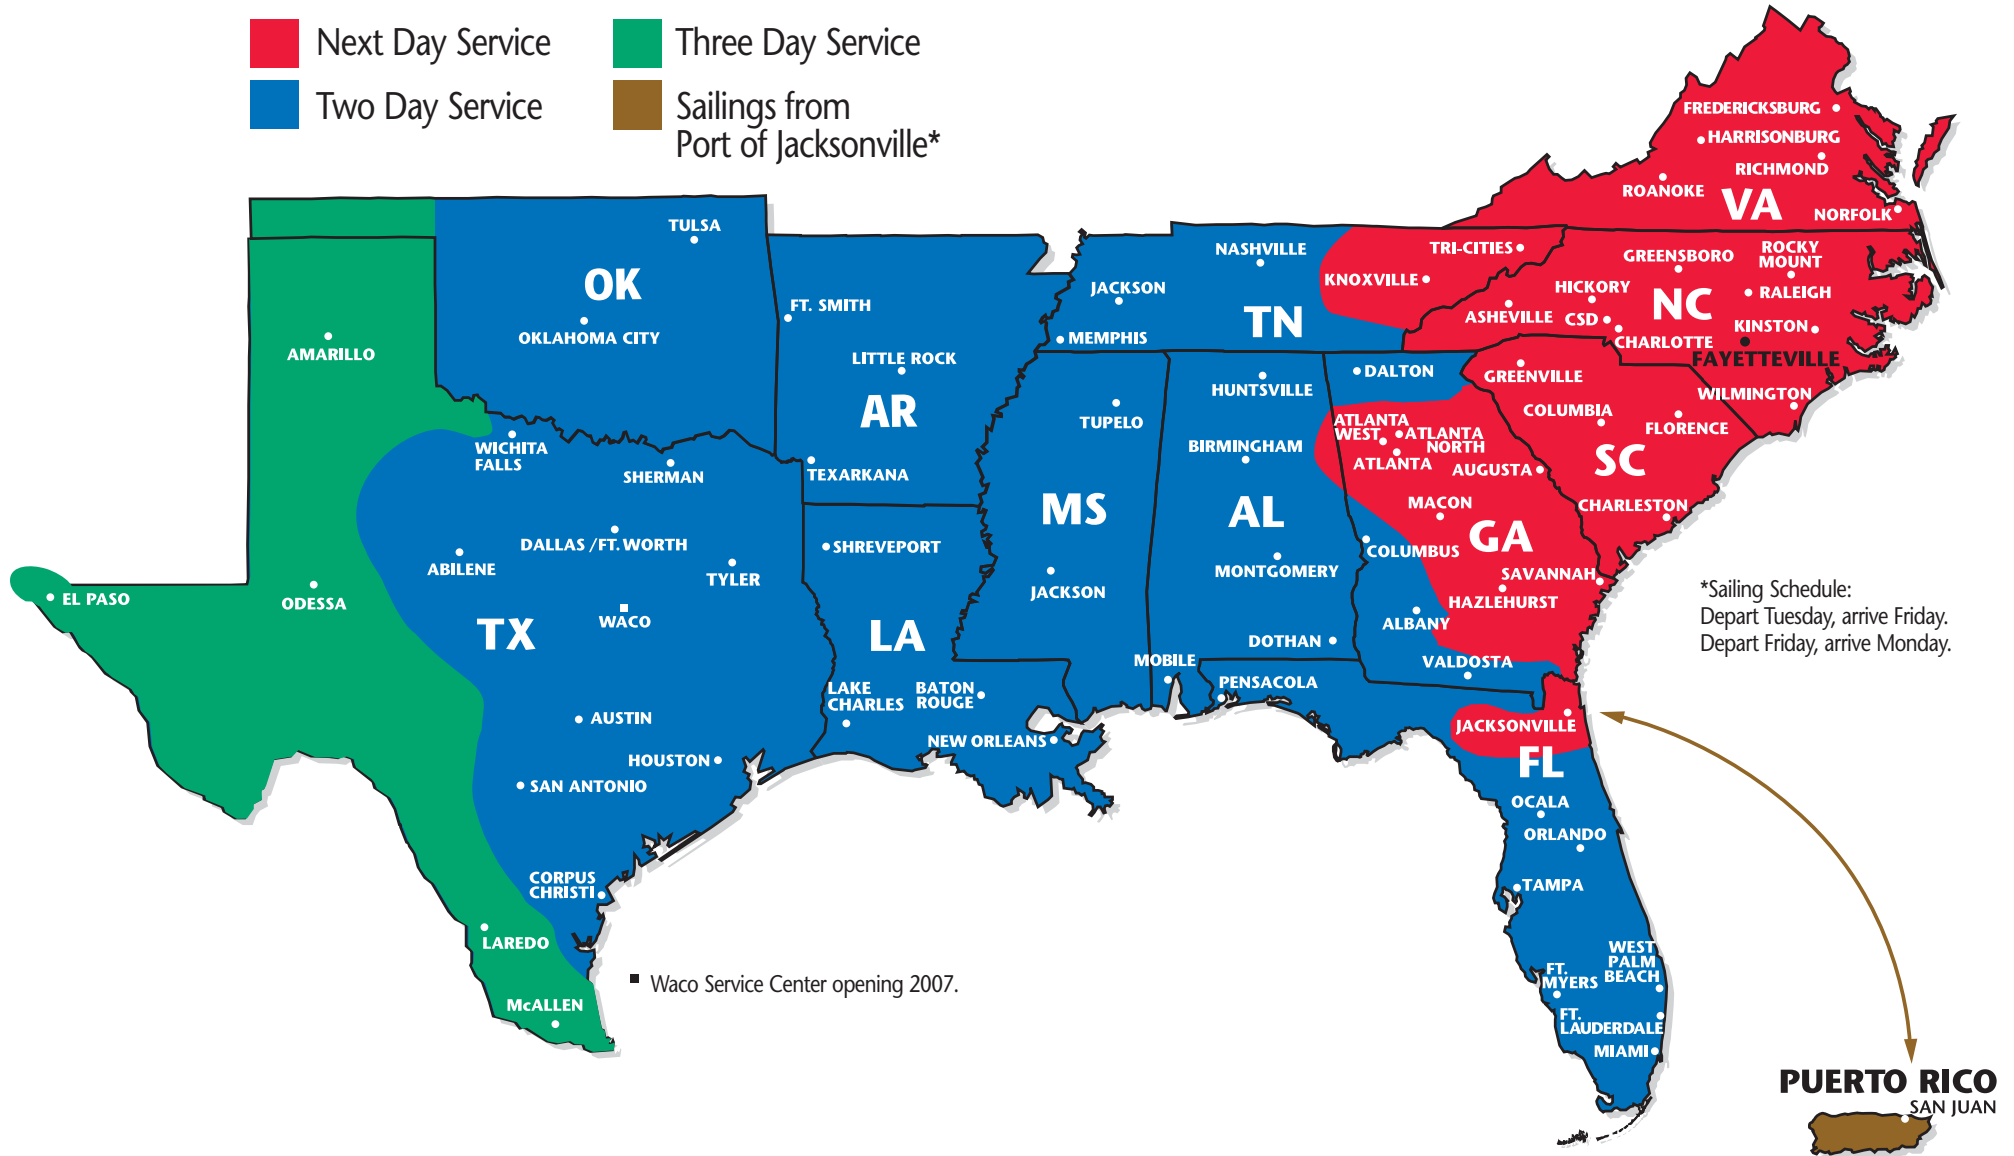

# SOUTHEASTERN FREIGHT LINES TRANSIT TIMES

## FAYETTEVILLE, NORTH CAROLINA (Outbound only)

- Next Day Service
- Three Day Service
- Two Day Service
- Sailings from Port of Jacksonville\*

669 Snow Hill Road ■ Fayetteville, NC 28306 ■ 910-424-2050 ■ 800-682-4602 ■ 910-424-1243 FAX  
 FOR GUARANTEED SERVICES 866-733-5733 ■ [www.sefl.com](http://www.sefl.com)

## FAYETTEVILLE, NORTH CAROLINA

- Next Day Service
- Two Day Service
- Three Day Service
- Four Day Service
- Five Day Service
- Sailings from Port of Jacksonville\*

### PARTNERS AND REGIONS

- ★ Southeastern Freight Lines  
Southeast
- ★ Oak Harbor Freight Lines  
CA, ID, NV, OR, WA
- ★ A. Duie Pyle  
CT, DE, MA, MD, ME, NH, NJ, NY,  
PA, RI, VT
- ★ Midwest Motor Express  
CO, IA, KS, MN, MT, ND, NE, SD,  
UT, WY
- ★ Quik X Transportation  
Canada
- ★ Honolulu Freight  
HI (outbound only);
- ★ Dayton Freight Lines  
IL, IN, KY, MI, MN, MO,  
OH, WI
- ★ Lynden Transport  
AK (outbound only)