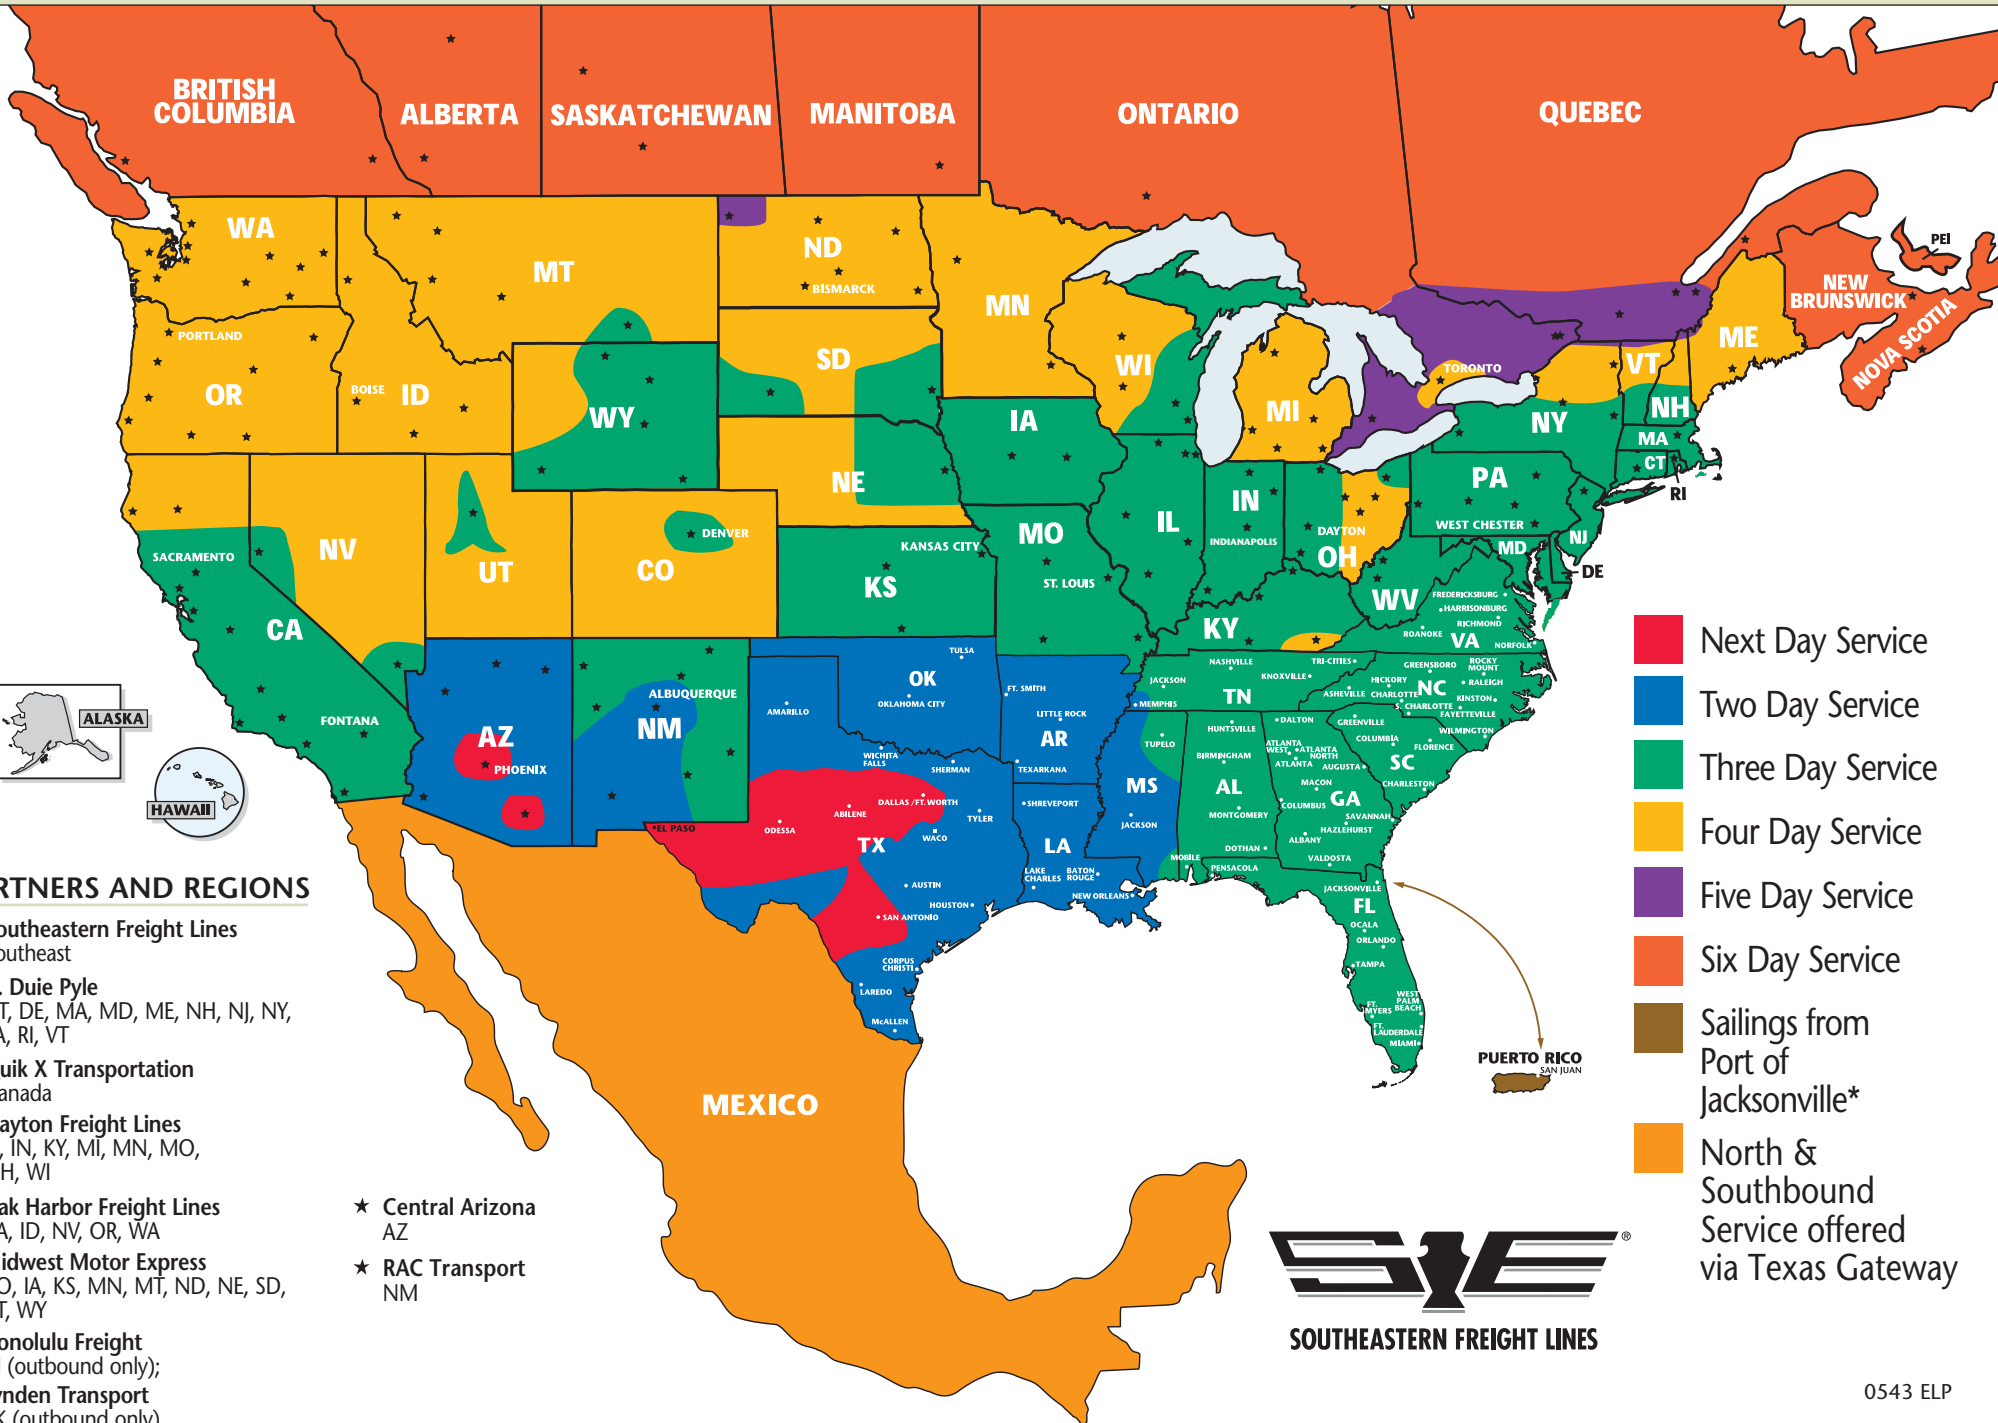

YOUR GATEWAY TO SERVICE EXCELLENCE

EL PASO, TEXAS

- Next Day Service
- Two Day Service
- Three Day Service
- Four Day Service
- Five Day Service
- Six Day Service
- Sailings from Port of Jacksonville*
- North & Southbound Service offered via Texas Gateway

PARTNERS AND REGIONS

- ★ Southeastern Freight Lines
Southeast
- ★ A. Duie Pyle
CT, DE, MA, MD, ME, NH, NJ, NY, PA, RI, VT
- ★ Quik X Transportation
Canada
- ★ Dayton Freight Lines
IL, IN, KY, MI, MN, MO, OH, WI
- ★ Oak Harbor Freight Lines
CA, ID, NV, OR, WA
- ★ Midwest Motor Express
CO, IA, KS, MN, MT, ND, NE, SD, UT, WY
- ★ Honolulu Freight
HI (outbound only);
- ★ Lynden Transport
AK (outbound only)
- ★ Central Arizona
AZ
- ★ RAC Transport
NM

SOUTHEASTERN FREIGHT LINES TRANSIT TIMES

EL PASO, TEXAS

- Next Day Service
- Three Day Service
- Two Day Service
- Sailings from Port of Jacksonville*

*Sailing Schedule:
 Depart Tuesday, arrive Friday.
 Depart Friday, arrive Monday.