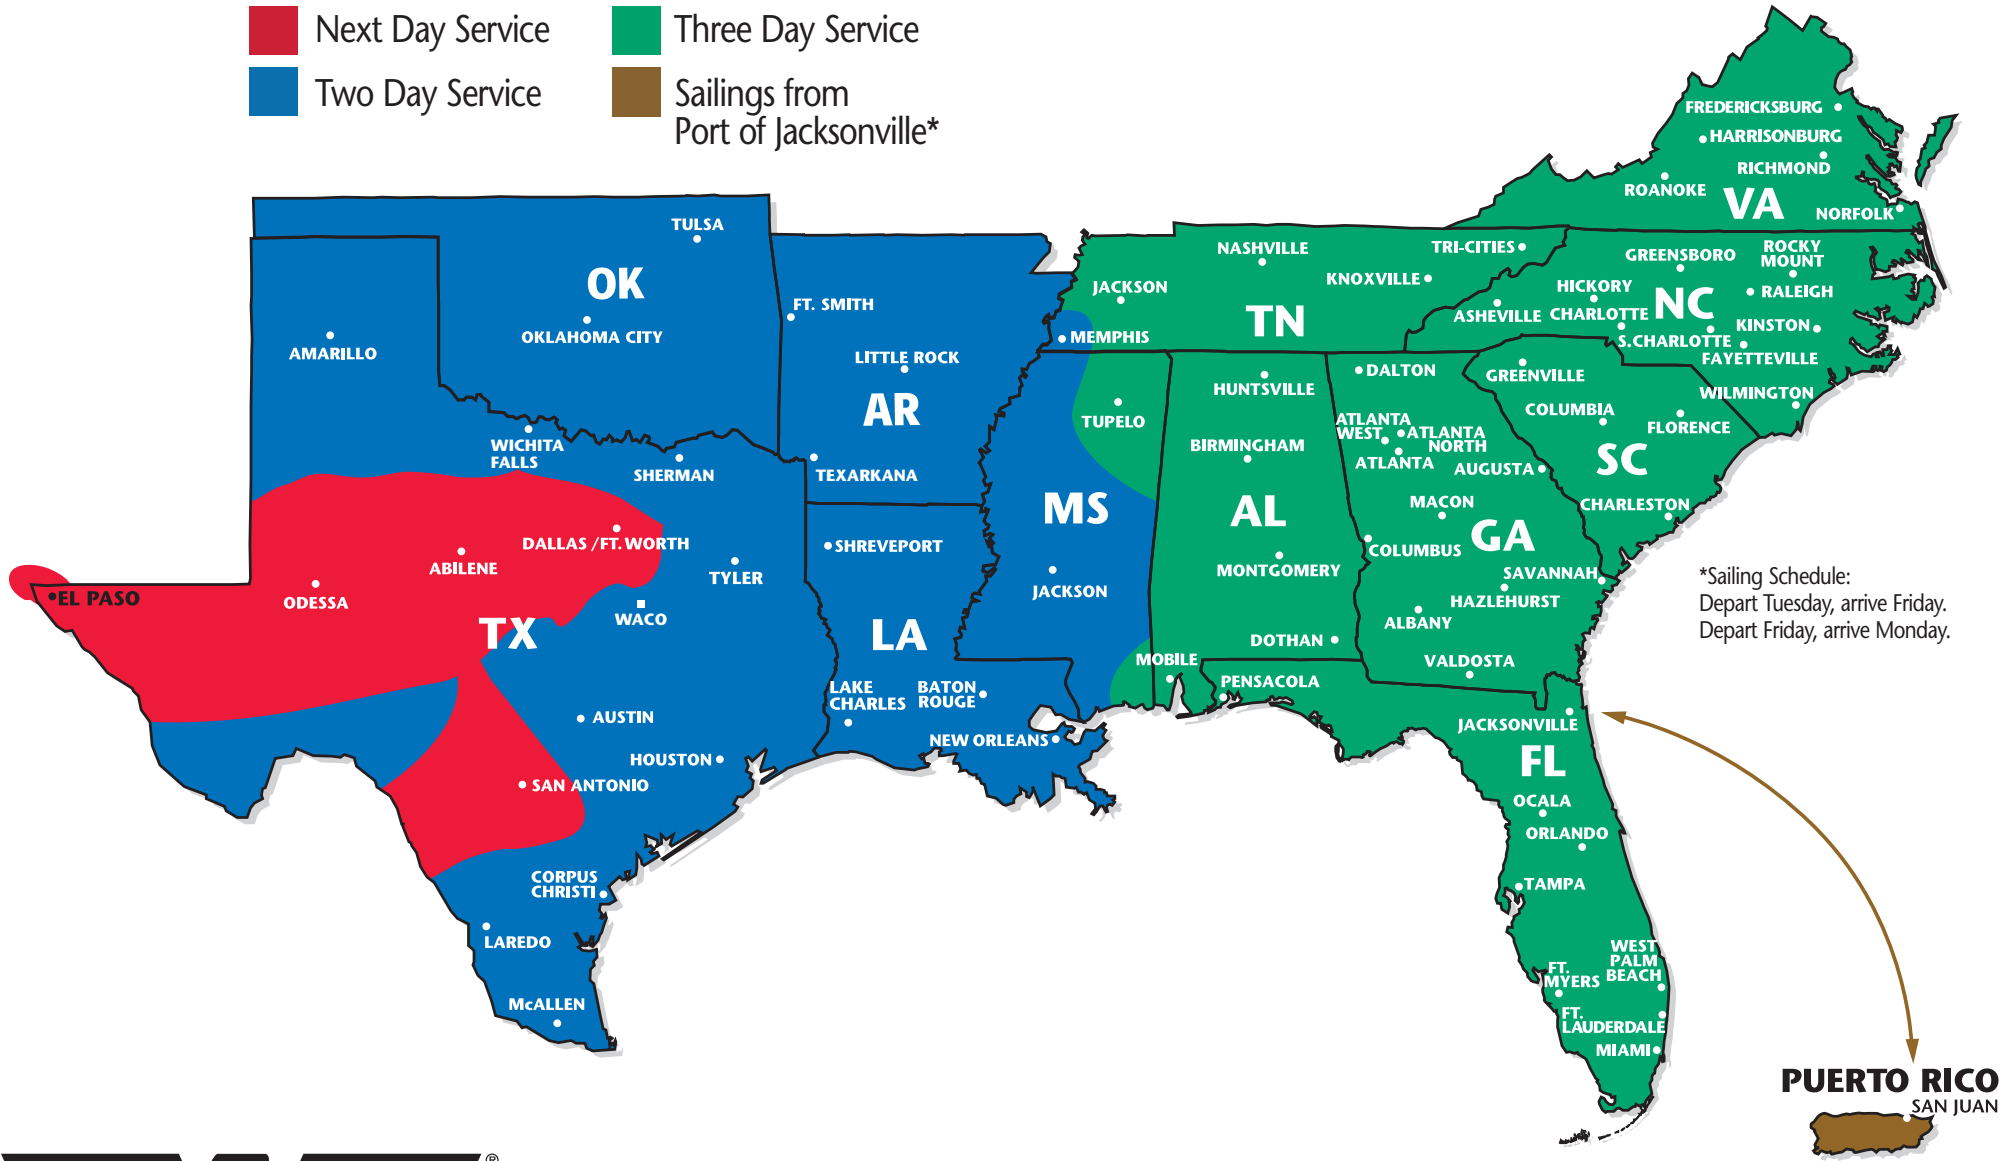

YOUR GATEWAY TO SERVICE EXCELLENCE

EL PASO, TEXAS

- Next Day Service
- Two Day Service
- Three Day Service
- Four Day Service
- Five Day Service
- Six Day Service
- Sailings from Port of Jacksonville*
- North & Southbound Service offered via Texas Gateway

PARTNERS AND REGIONS

- ★ Southeastern Freight Lines
Southeast
- ★ A. Duie Pyle
CT, DE, MA, MD, ME, NH, NJ, NY, PA, RI, VT
- ★ Quik X Transportation
Canada
- ★ Dayton Freight Lines
IL, IN, KY, MI, MN, MO, OH, WI
- ★ Oak Harbor Freight Lines
CA, ID, NV, OR, WA
- ★ Midwest Motor Express
CO, IA, KS, MN, MT, ND, NE, SD, UT, WY
- ★ Honolulu Freight
HI (outbound only);
- ★ Lynden Transport
AK (outbound only)
- ★ Central Arizona
AZ
- ★ RAC Transport
NM

SOUTHEASTERN FREIGHT LINES TRANSIT TIMES

EL PASO, TEXAS

- Next Day Service
- Three Day Service
- Two Day Service
- Sailings from Port of Jacksonville*

*Sailing Schedule:
 Depart Tuesday, arrive Friday.
 Depart Friday, arrive Monday.