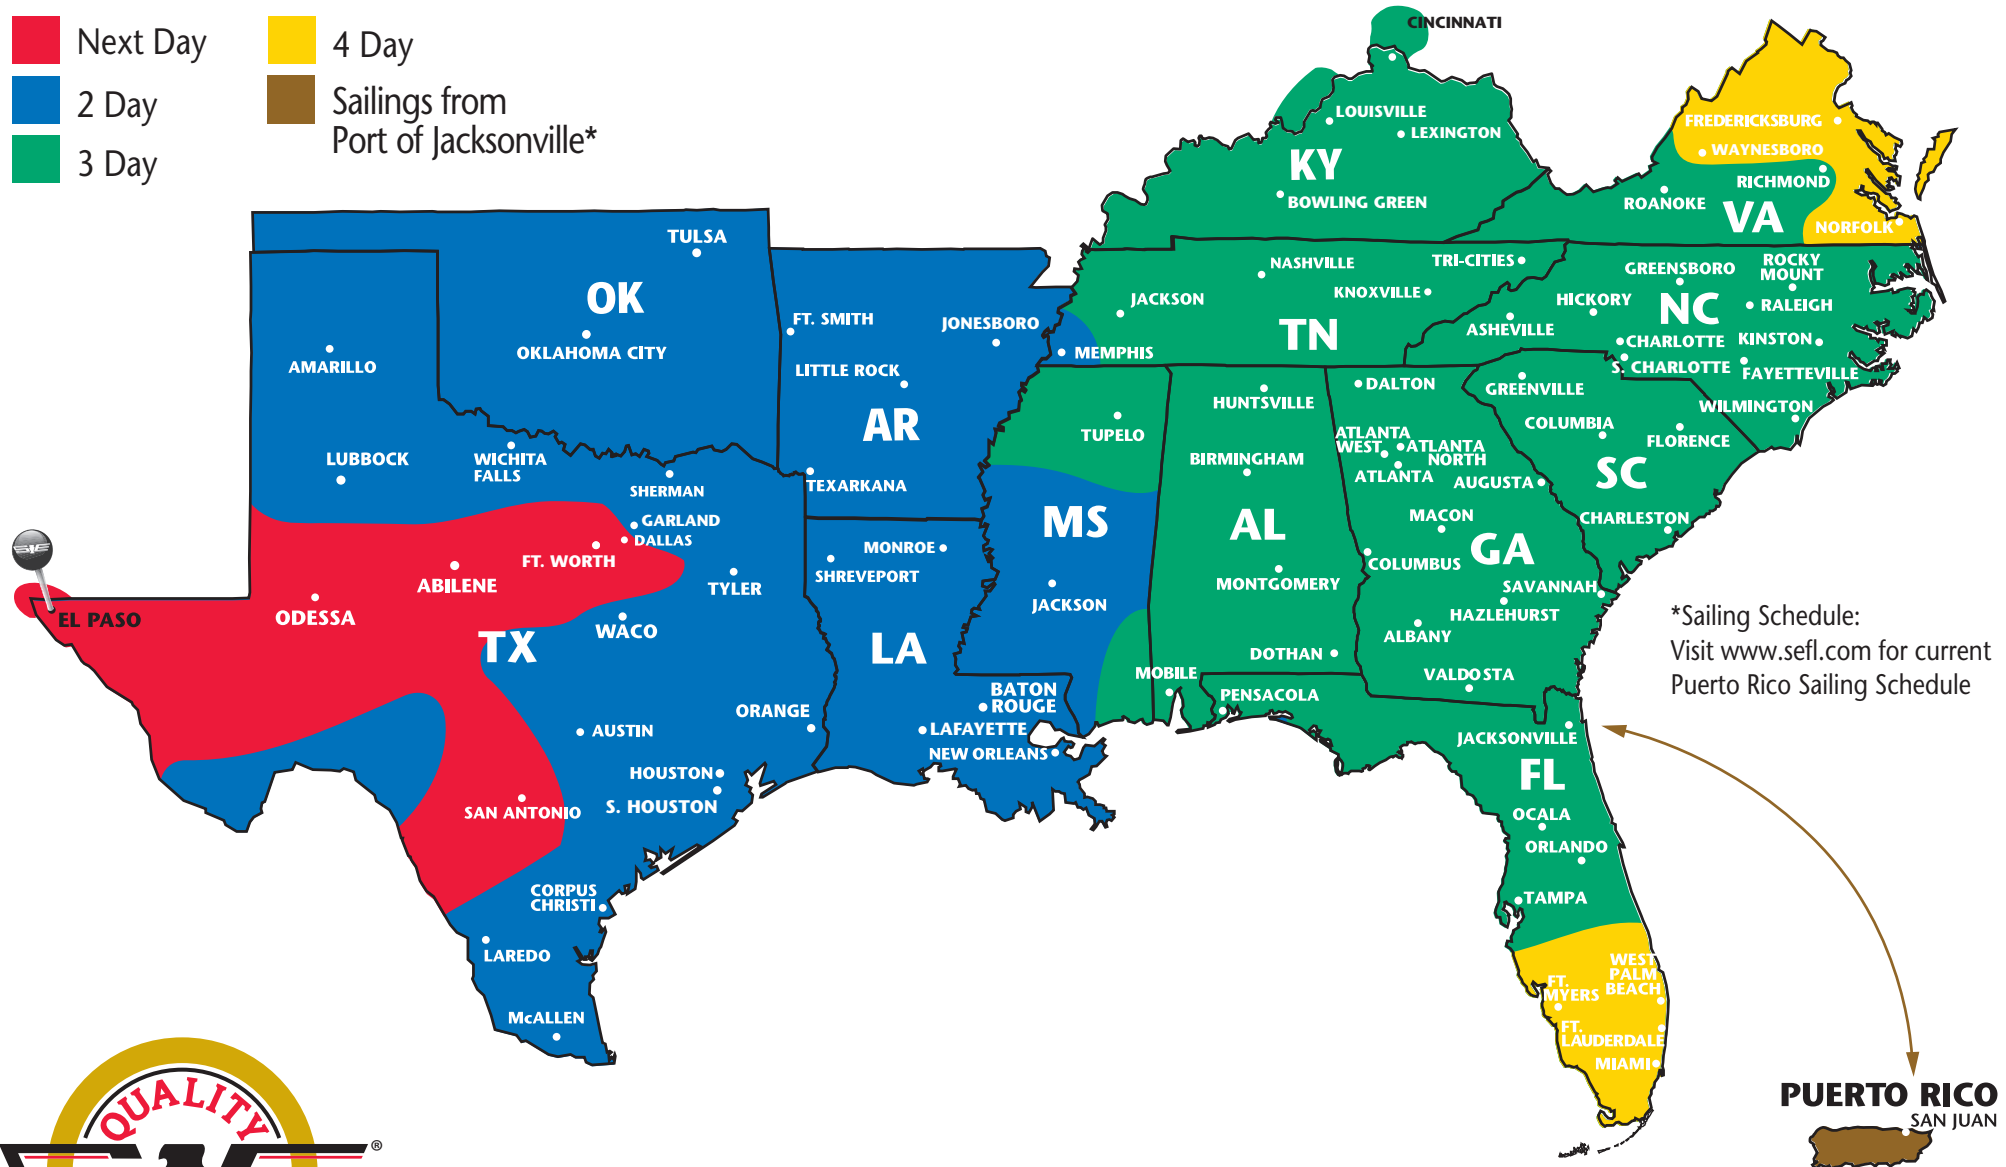

SOUTHEASTERN FREIGHT LINES TRANSIT TIMES

EL PASO, TEXAS

- Next Day
- 2 Day
- 3 Day
- 4 Day
- Sailings from Port of Jacksonville*

*Sailing Schedule:
Visit www.sefl.com for current
Puerto Rico Sailing Schedule

SOUTHEASTERN FREIGHT LINES

1090 Burgundy Drive ■ El Paso, TX 79907 ■ 915-592-7600 ■ 866-400-7335 ■ 915-592-3597 FAX
FOR GUARANTEED SERVICES 866-733-5733 ■ www.sefl.com

Some outlying zips may require additional day(s) transit. Refer to www.sefl.com for exact transit times.