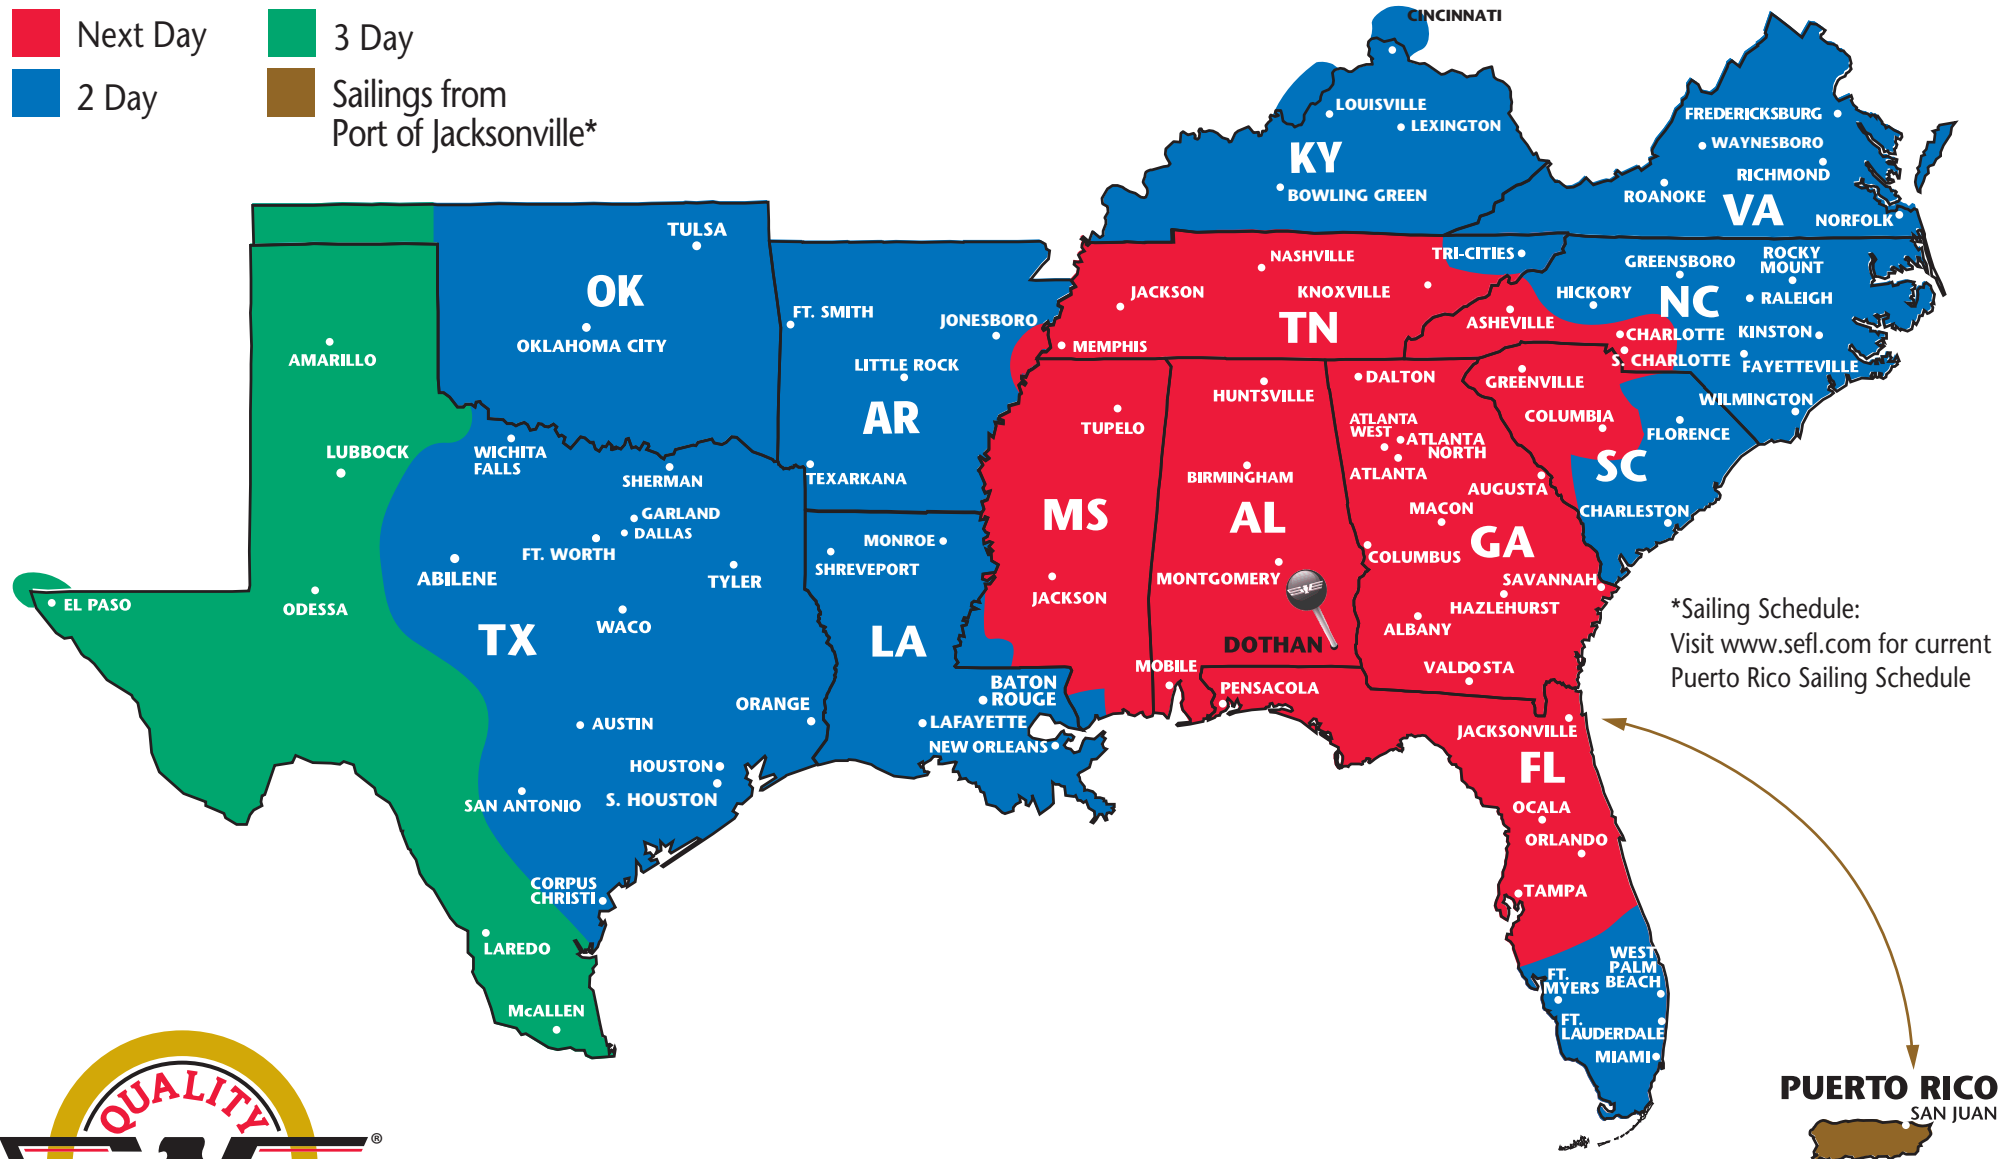

SOUTHEASTERN FREIGHT LINES TRANSIT TIMES

DOTHAN, ALABAMA

- Next Day
- 3 Day
- 2 Day
- Sailings from Port of Jacksonville*

*Sailing Schedule:
Visit www.sefl.com for current
Puerto Rico Sailing Schedule

SOUTHEASTERN FREIGHT LINES

3106 Westgate Parkway ■ Dothan, AL 36303 ■ 334-712-7688 ■ 800-527-7335 ■ 334-671-7039 FAX
FOR GUARANTEED SERVICES 866-733-5733 ■ www.sefl.com

Some outlying zips may require additional day(s) transit. Refer to www.sefl.com for exact transit times.