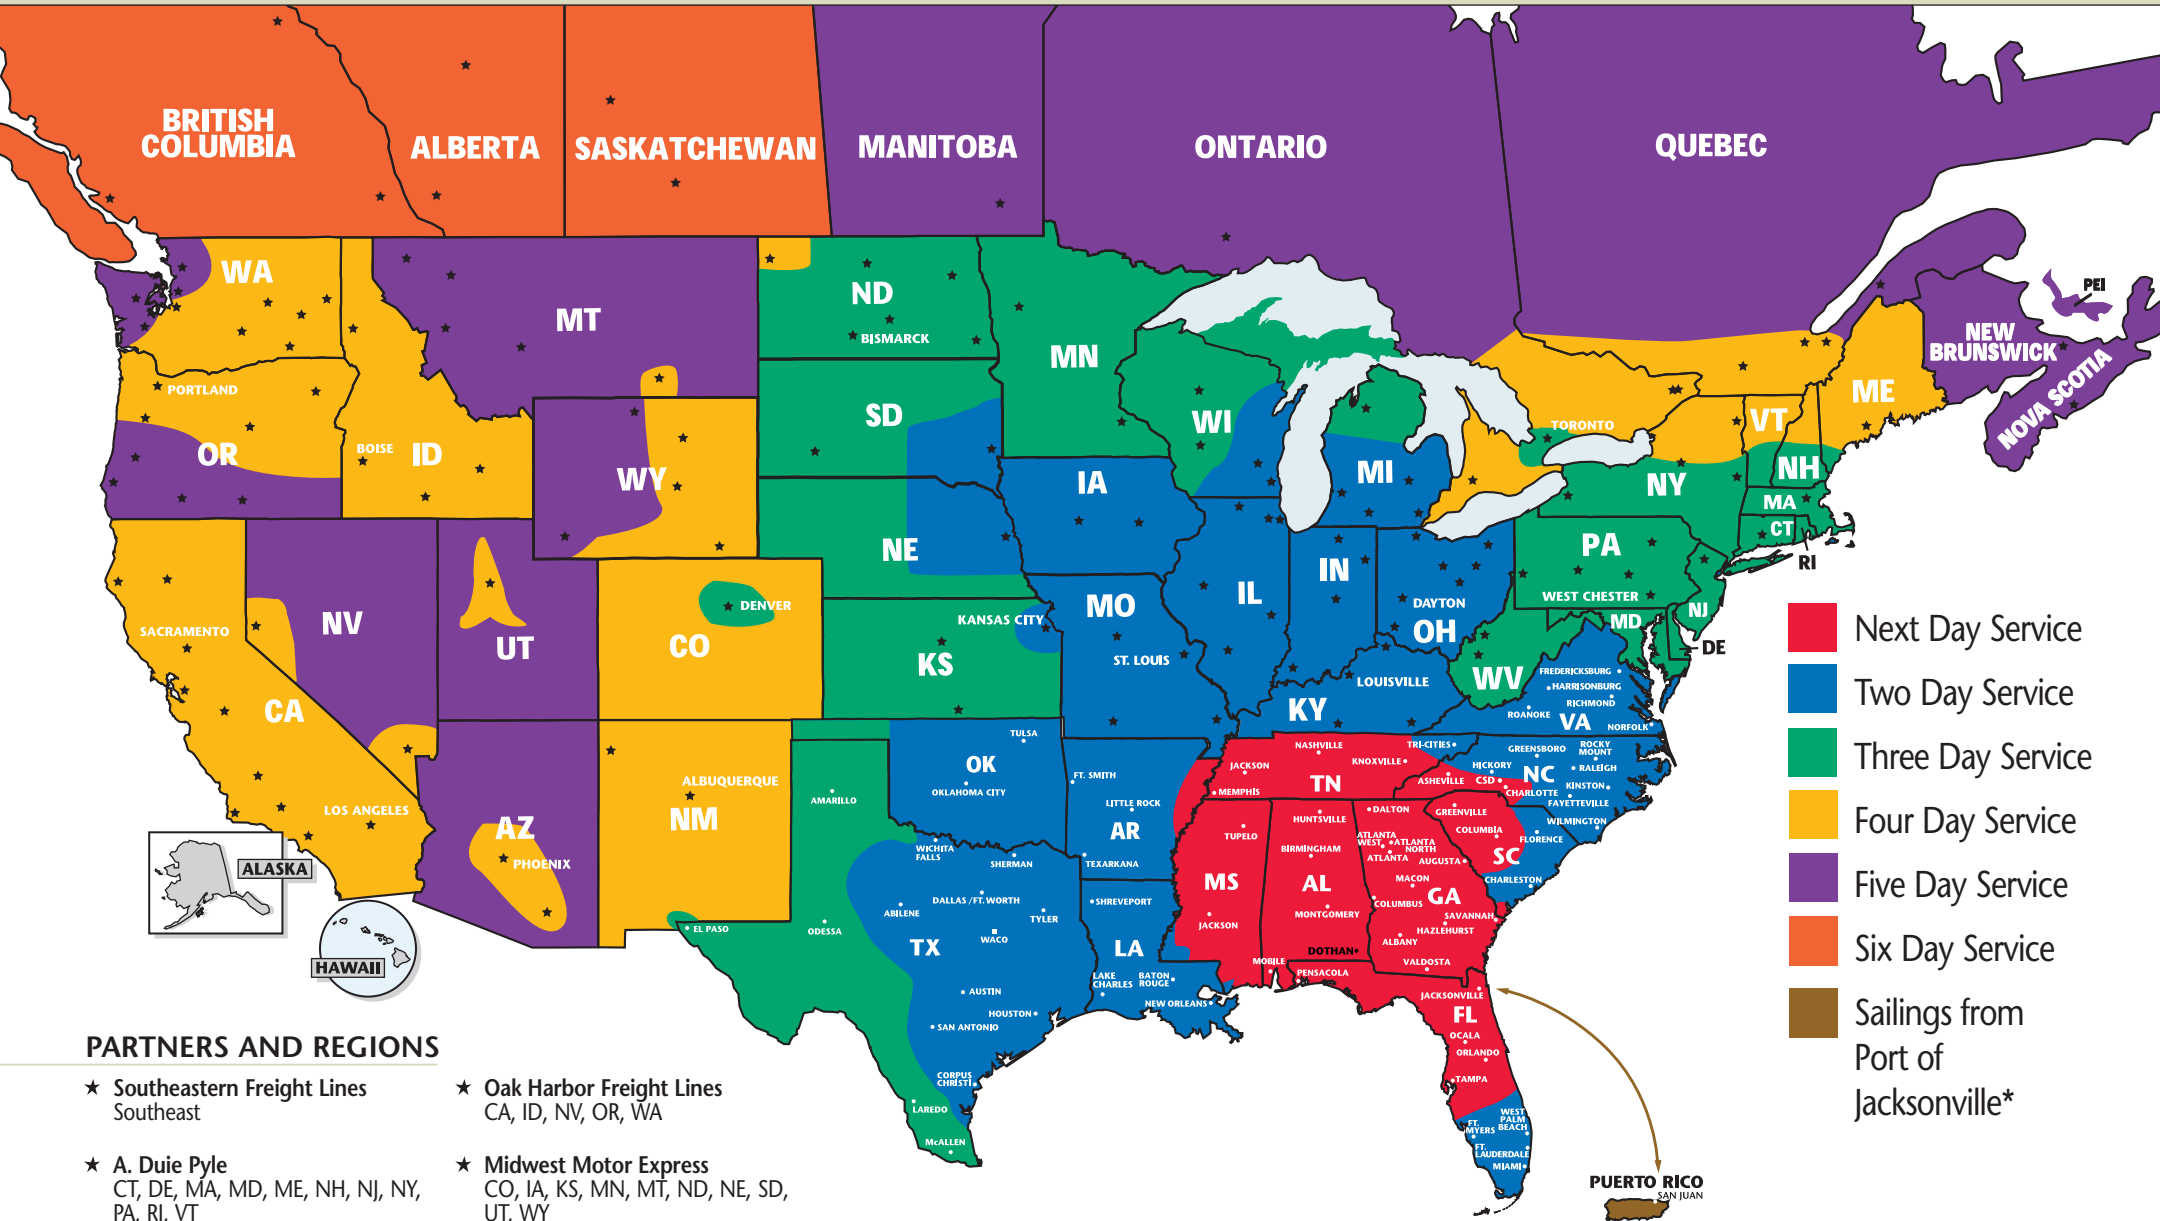

# SOUTHEASTERN FREIGHT LINES TRANSIT TIMES

## DOTHAN, ALABAMA

- Next Day Service
- Three Day Service
- Two Day Service
- Sailings from Port of Jacksonville\*

\*Sailing Schedule:  
Depart Tuesday, arrive Friday.  
Depart Friday, arrive Monday.

SOUTHEASTERN FREIGHT LINES

## PARTNERS AND REGIONS

- ★ Southeastern Freight Lines  
Southeast
- ★ A. Duie Pyle  
CT, DE, MA, MD, ME, NH, NJ, NY,  
PA, RI, VT
- ★ Quik X Transportation  
Canada
- ★ Dayton Freight Lines  
IL, IN, KY, MI, MN, MO,  
OH, WI
- ★ Oak Harbor Freight Lines  
CA, ID, NV, OR, WA
- ★ Midwest Motor Express  
CO, IA, KS, MN, MT, ND, NE, SD,  
UT, WY
- ★ Honolulu Freight  
HI (outbound only);
- ★ Lynden Transport  
AK (outbound only)

SOUTHEASTERN FREIGHT LINES