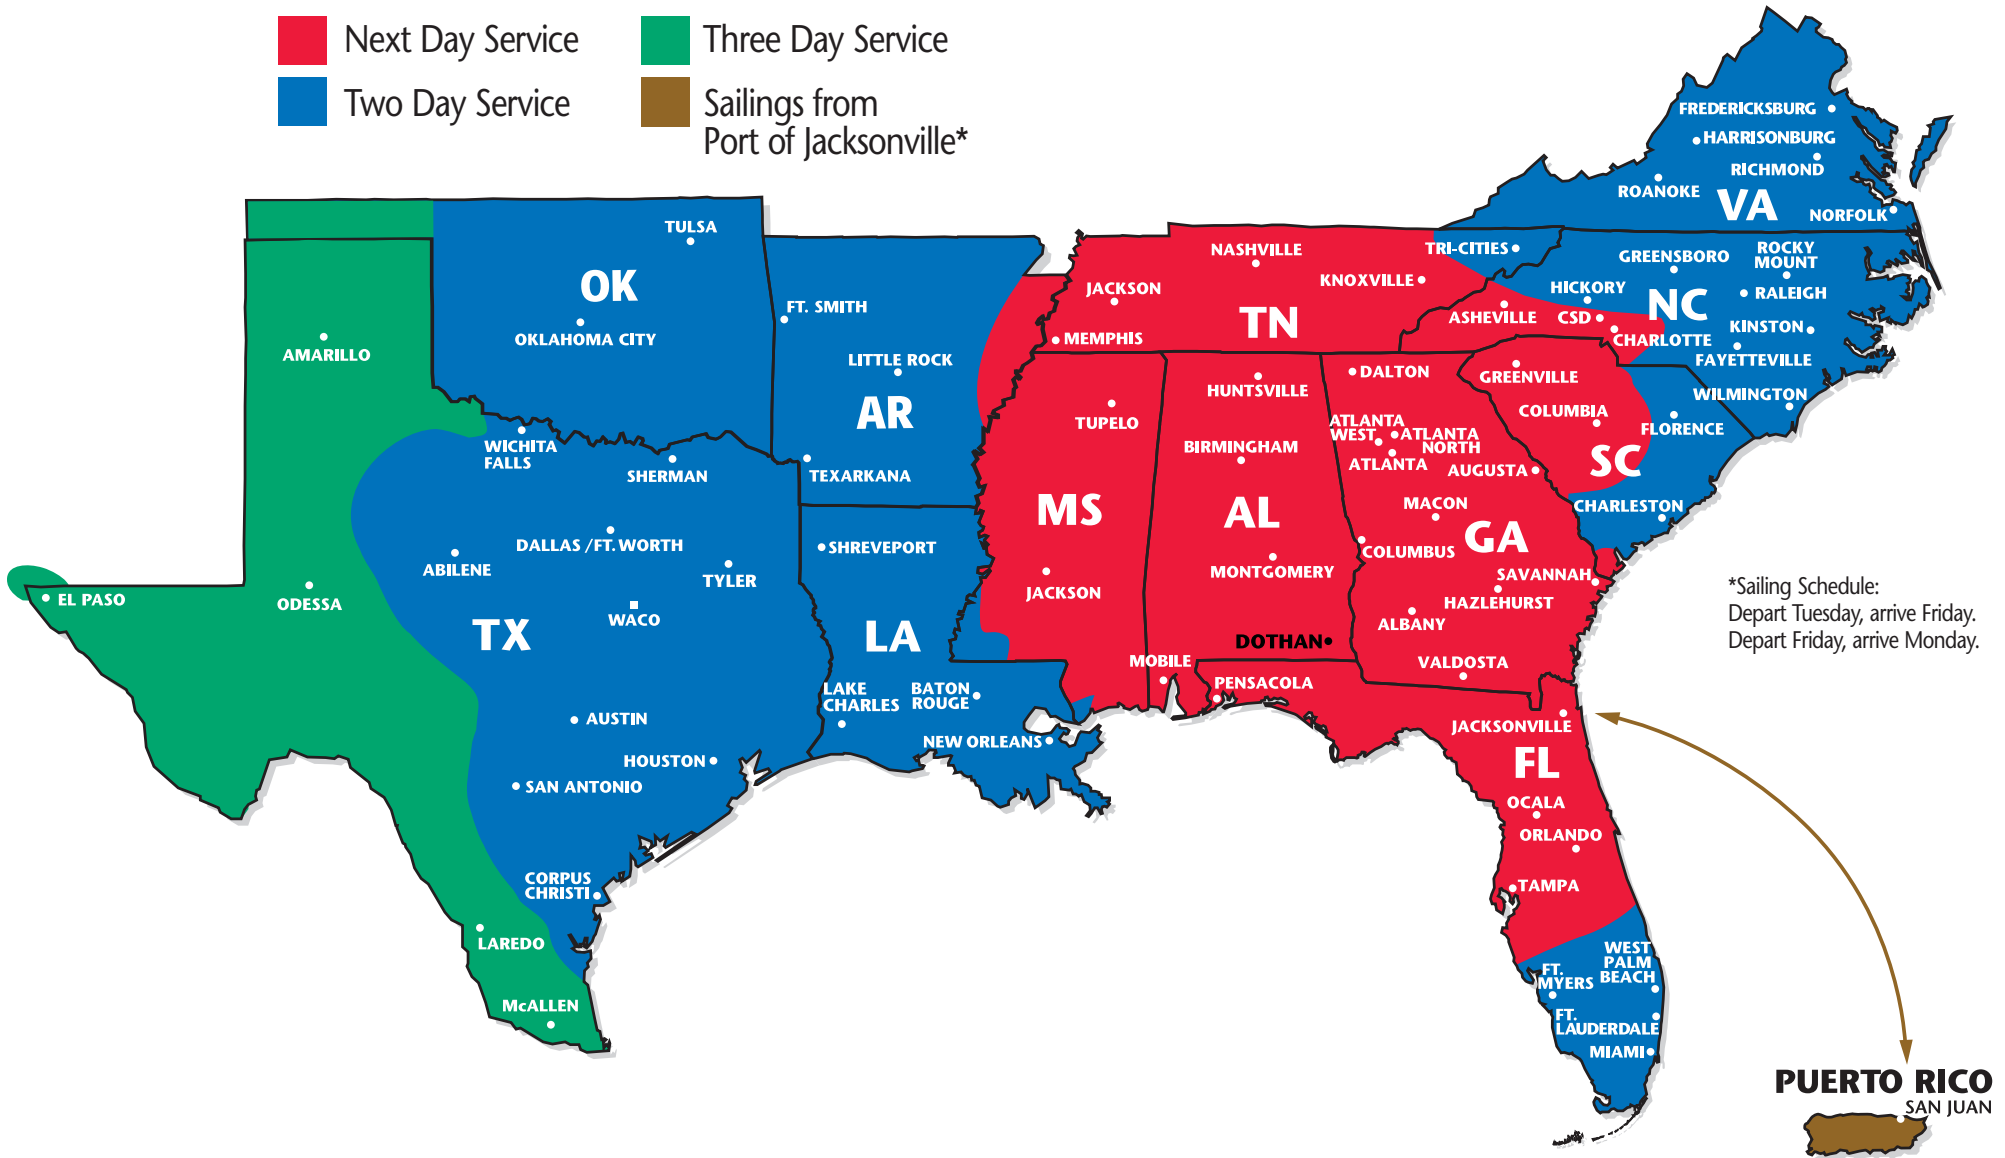

# SOUTHEASTERN FREIGHT LINES TRANSIT TIMES

## DOTHAN, ALABAMA

- Next Day Service
- Three Day Service
- Two Day Service
- Sailings from Port of Jacksonville\*

\*Sailing Schedule:  
Depart Tuesday, arrive Friday.  
Depart Friday, arrive Monday.

SOUTHEASTERN FREIGHT LINES

## PARTNERS AND REGIONS

- ★ Southeastern Freight Lines  
Southeast
- ★ A. Duie Pyle  
CT, DE, MA, MD, ME, NH, NJ, NY,  
PA, RI, VT
- ★ Quik X Transportation  
Canada
- ★ Dayton Freight Lines  
IL, IN, KY, MI, MN, MO,  
OH, WI
- ★ Oak Harbor Freight Lines  
CA, ID, NV, OR, WA
- ★ Midwest Motor Express  
CO, IA, KS, MN, MT, ND, NE, SD,  
UT, WY
- ★ Honolulu Freight  
HI (outbound only);
- ★ Lynden Transport  
AK (outbound only)

SOUTHEASTERN FREIGHT LINES