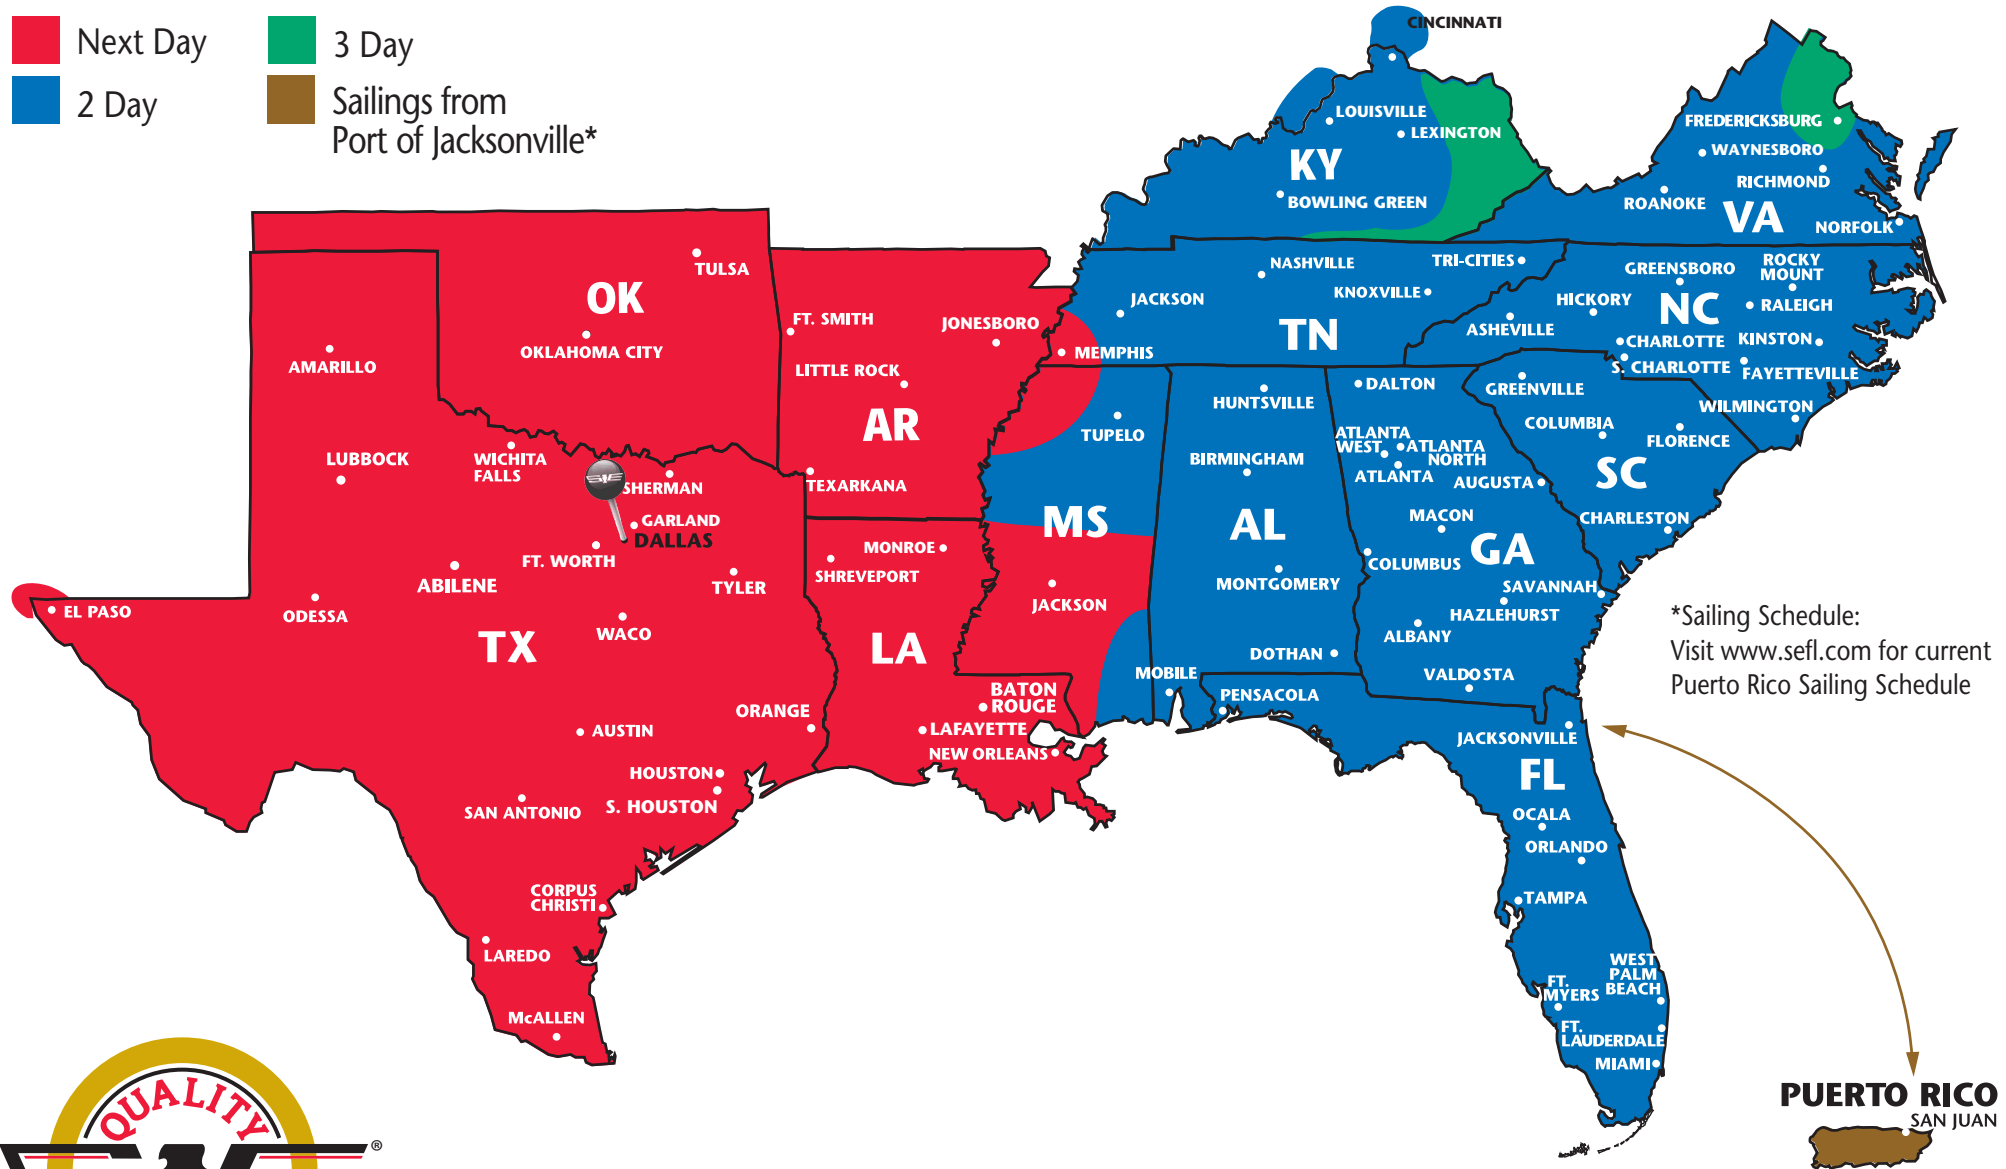

SOUTHEASTERN FREIGHT LINES TRANSIT TIMES

DALLAS, TEXAS (Outbound ONLY)

- Next Day
- 3 Day
- 2 Day
- Sailings from Port of Jacksonville*

*Sailing Schedule:
Visit www.sefl.com for current
Puerto Rico Sailing Schedule

SOUTHEASTERN FREIGHT LINES

4211 Irving Boulevard ■ Dallas, TX 75247 ■ 972-579-9955 ■ 800-991-7335 ■ 972-579-5523 FAX
FOR GUARANTEED SERVICES 866-733-5733 ■ www.sefl.com

Some outlying zips may require additional day(s) transit. Refer to www.sefl.com for exact transit times.