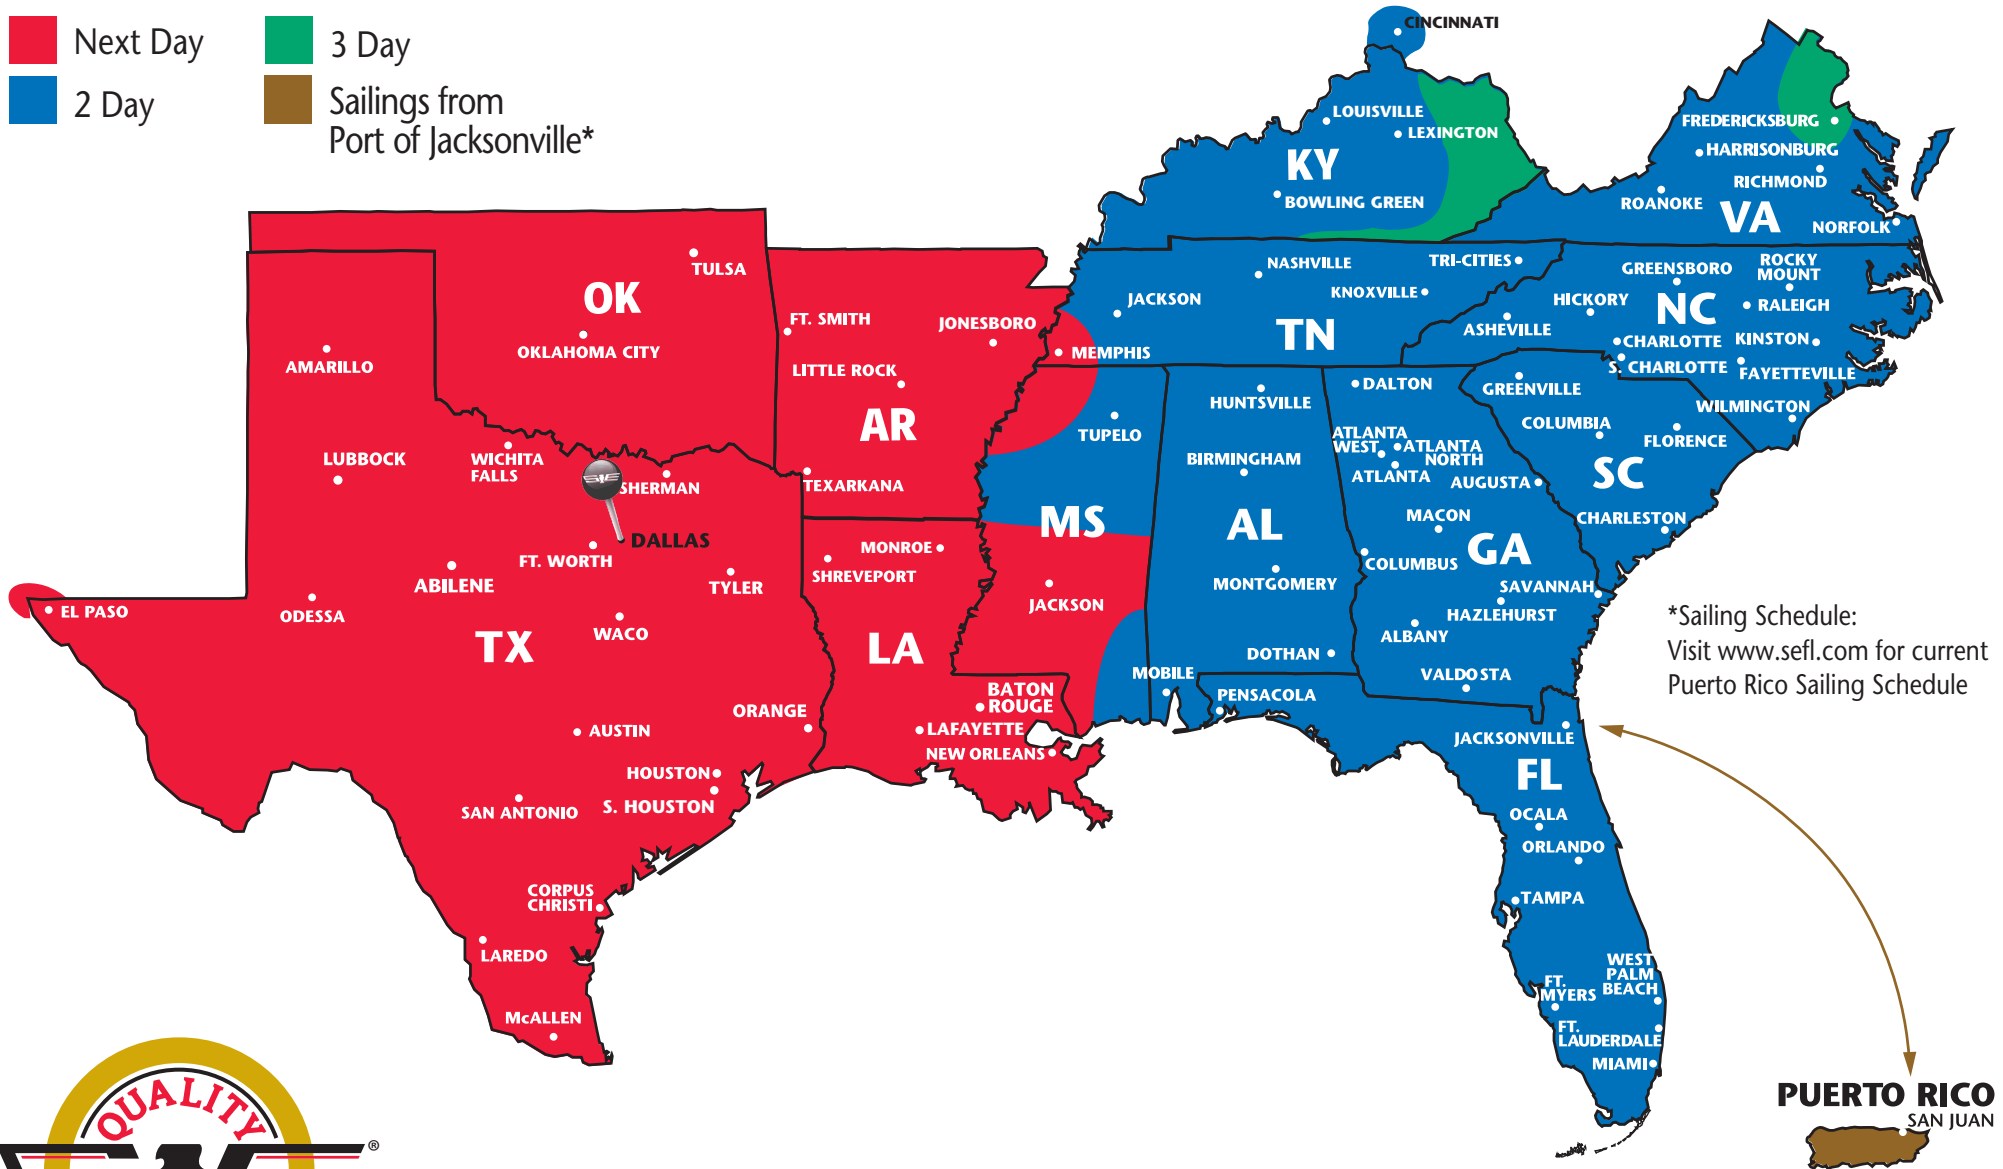

The Most Dependable North American Coverage

DALLAS, TEXAS

PARTNERS AND REGIONS

- ★ **Southeastern Freight Lines**
AL, AR, FL, GA, KY, LA, MS, NC, OK, PR, SC, TN, TX, VA
- ★ **A. Duie Pyle**
CT, DE, MA, MD, ME, NH, NJ, NY, PA, RI, VT
- ★ **Central Arizona Freight**
AZ, NM
- ★ **Dayton Freight Lines**
IL, IN, MI, MN, MO, OH, WI
- ★ **Midwest Motor Express**
CO, IA, KS, MN, MT, ND, NE, SD, UT, WY
- ★ **Oak Harbor Freight Lines**
CA, ID, NV, OR, WA
- ★ **Honolulu Freight**
HI (outbound only)
- ★ **Lynden Transport**
AK (outbound only)
- ★ **Canada Service**
Canada (inbound & outbound)
- ★ **Mexico Service**
Mexico (inbound & outbound)

SOUTHEASTERN FREIGHT LINES TRANSIT TIMES

DALLAS, TEXAS

- Next Day
- 3 Day
- 2 Day
- Sailings from Port of Jacksonville*

*Sailing Schedule:
Visit www.sefl.com for current
Puerto Rico Sailing Schedule

SOUTHEASTERN FREIGHT LINES