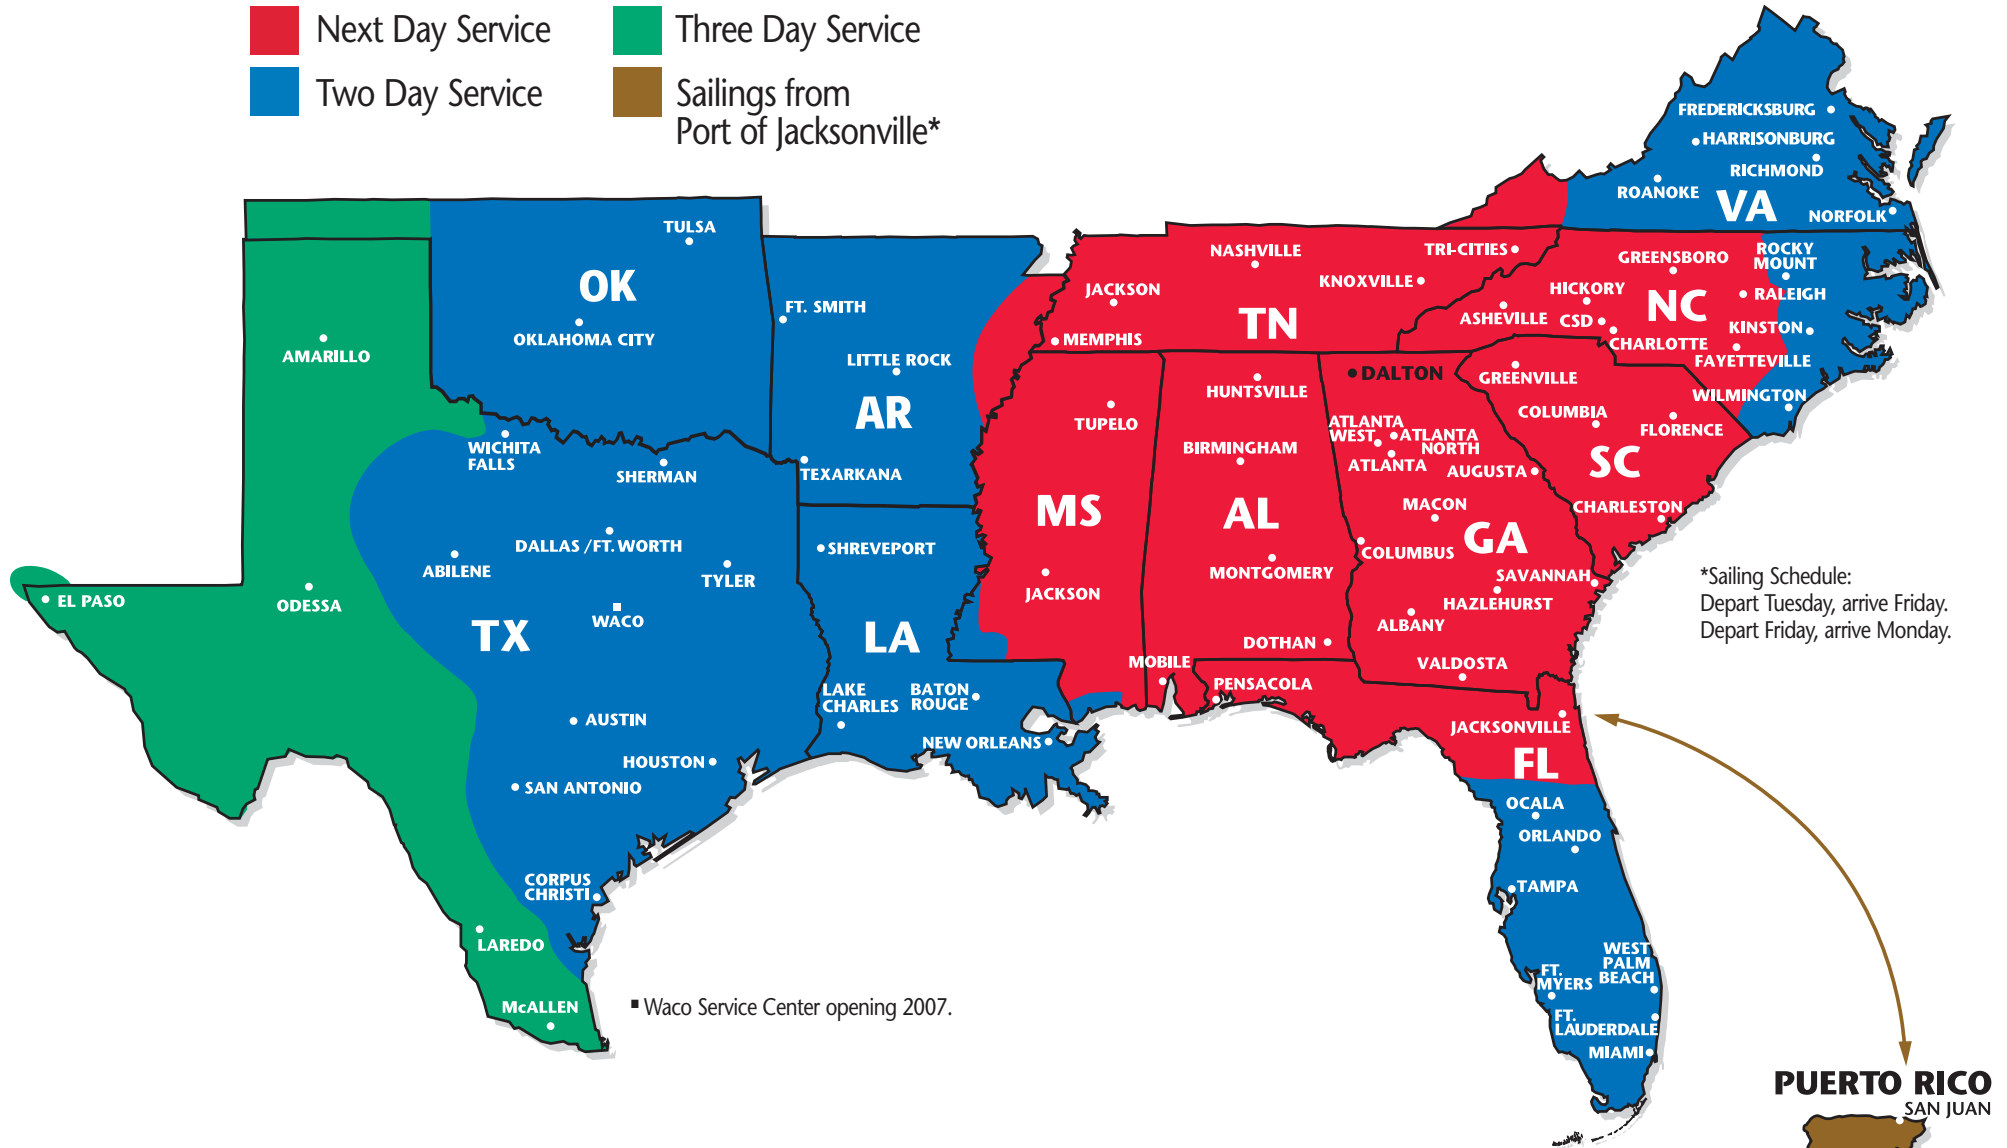

# SOUTHEASTERN FREIGHT LINES TRANSIT TIMES

## DALTON, GEORGIA

- Next Day Service
- Three Day Service
- Two Day Service
- Sailings from Port of Jacksonville\*

SOUTHEASTERN FREIGHT LINES

180 Cross Plains Boulevard ■ Dalton, GA 30721 ■ 706-277-1889 ■ 800-342-0122 ■ 706-277-2469 FAX

# YOUR GATEWAY TO SERVICE EXCELLENCE

DALTON, GEORGIA

- Next Day Service
- Two Day Service
- Three Day Service
- Four Day Service
- Five Day Service
- Sailings from Port of Jacksonville\*

## PARTNERS AND REGIONS

- ★ Southeastern Freight Lines  
Southeast
- ★ A. Duie Pyle  
CT, DE, MA, MD, ME, NH, NJ, NY,  
PA, RI, VT
- ★ Quik X Transportation  
Canada
- ★ Dayton Freight Lines  
IL, IN, KY, MI, MN, MO,  
OH, WI
- ★ Oak Harbor Freight Lines  
CA, ID, NV, OR, WA
- ★ Midwest Motor Express  
CO, IA, KS, MN, MT, ND, NE, SD,  
UT, WY
- ★ Honolulu Freight  
HI (outbound only);
- ★ Lynden Transport  
AK (outbound only)