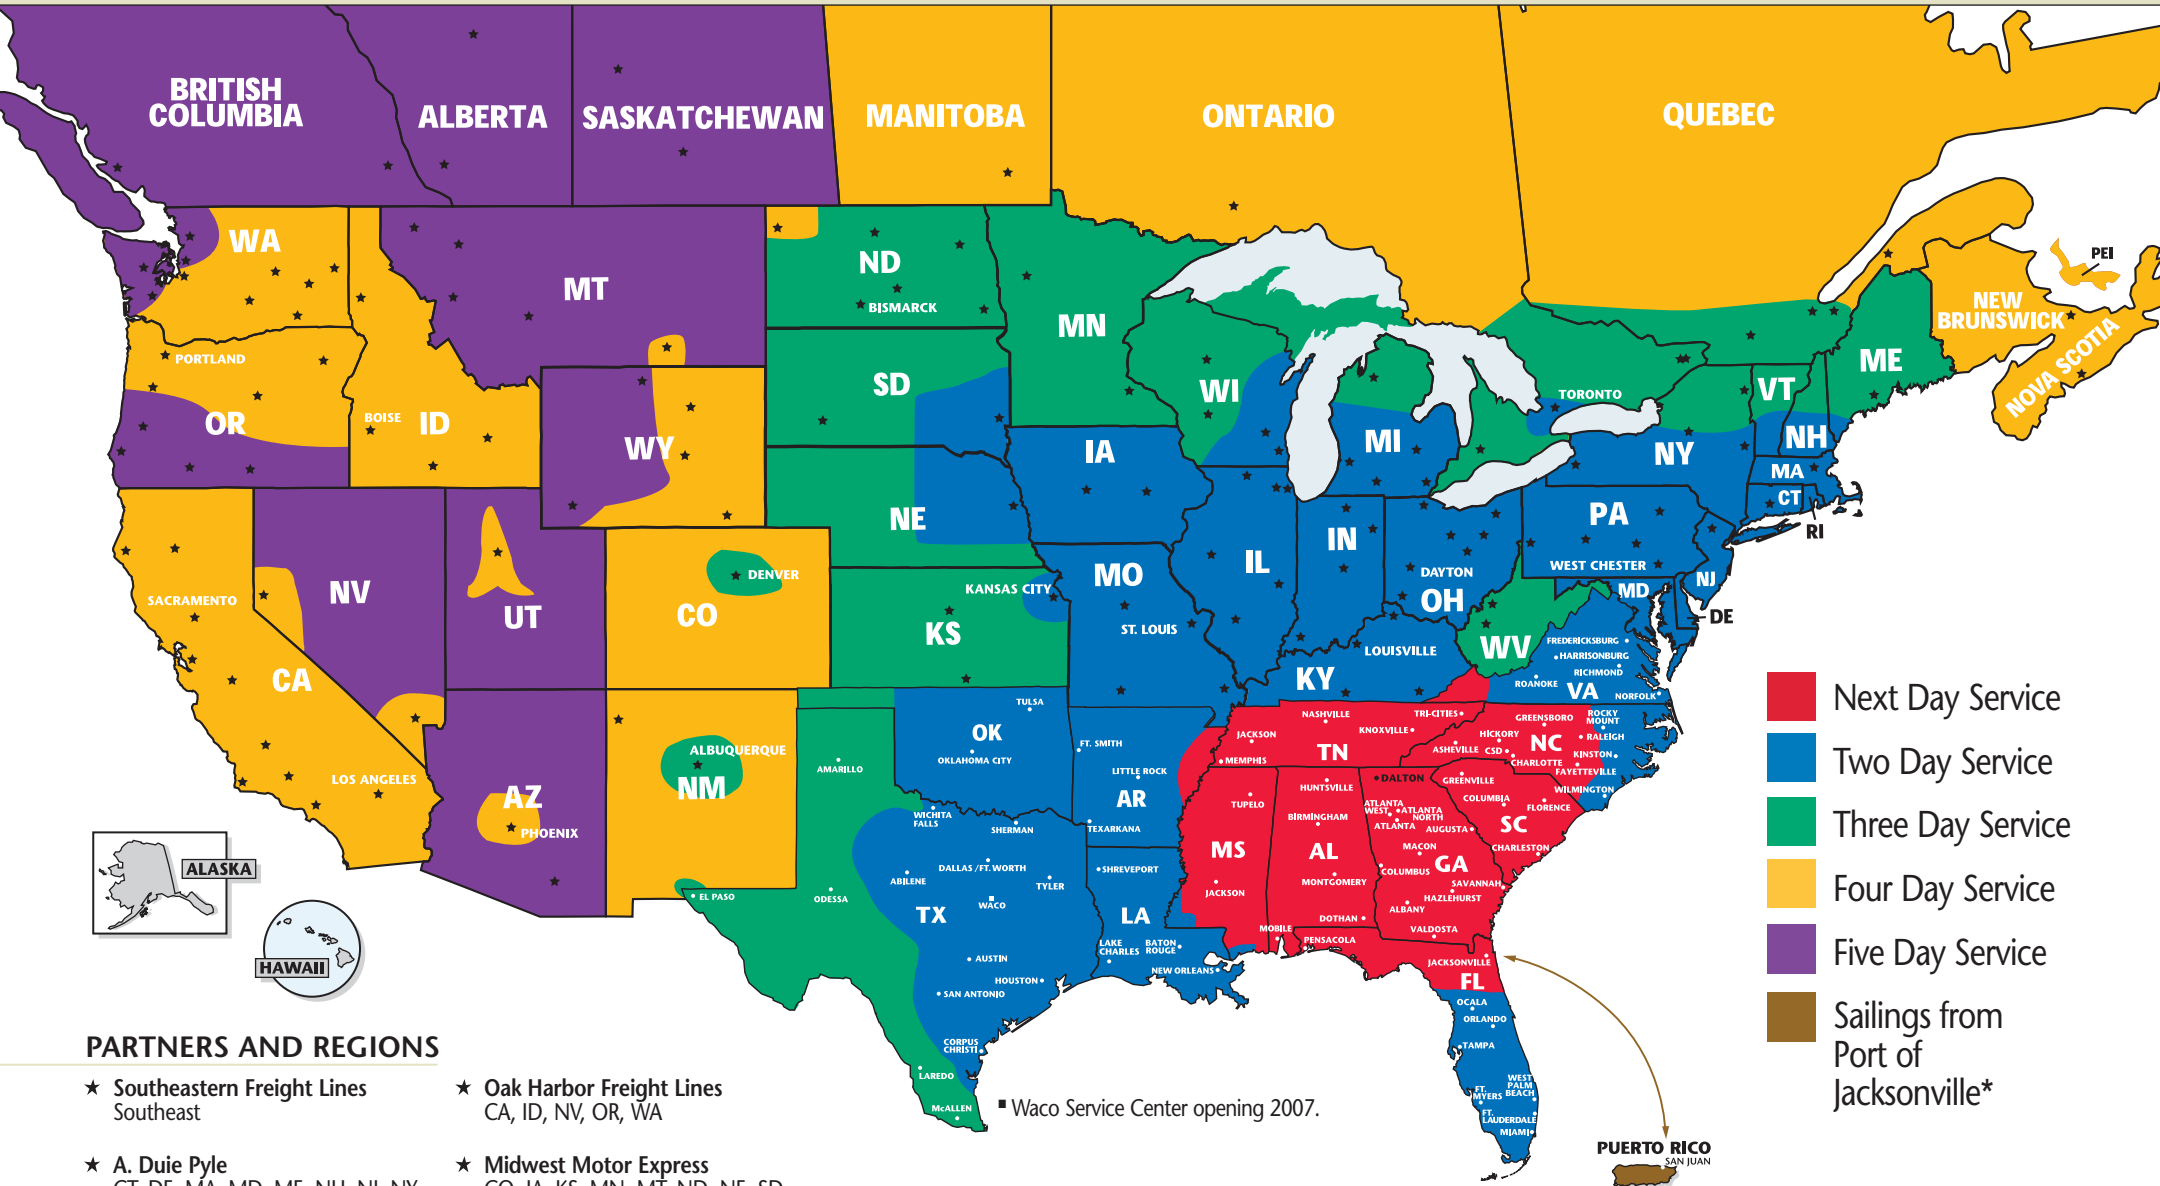

# SOUTHEASTERN FREIGHT LINES TRANSIT TIMES

## DALTON, GEORGIA

- Next Day Service
- Three Day Service
- Two Day Service
- Sailings from Port of Jacksonville\*

SOUTHEASTERN FREIGHT LINES

180 Cross Plains Boulevard ■ Dalton, GA 30721 ■ 706-277-1889 ■ 800-342-0122 ■ 706-277-2469 FAX

# YOUR GATEWAY TO SERVICE EXCELLENCE

DALTON, GEORGIA

- Next Day Service
- Two Day Service
- Three Day Service
- Four Day Service
- Five Day Service
- Sailings from Port of Jacksonville\*

## PARTNERS AND REGIONS

- ★ Southeastern Freight Lines  
Southeast
- ★ A. Duie Pyle  
CT, DE, MA, MD, ME, NH, NJ, NY,  
PA, RI, VT
- ★ Quik X Transportation  
Canada
- ★ Dayton Freight Lines  
IL, IN, KY, MI, MN, MO,  
OH, WI
- ★ Oak Harbor Freight Lines  
CA, ID, NV, OR, WA
- ★ Midwest Motor Express  
CO, IA, KS, MN, MT, ND, NE, SD,  
UT, WY
- ★ Honolulu Freight  
HI (outbound only);
- ★ Lynden Transport  
AK (outbound only)