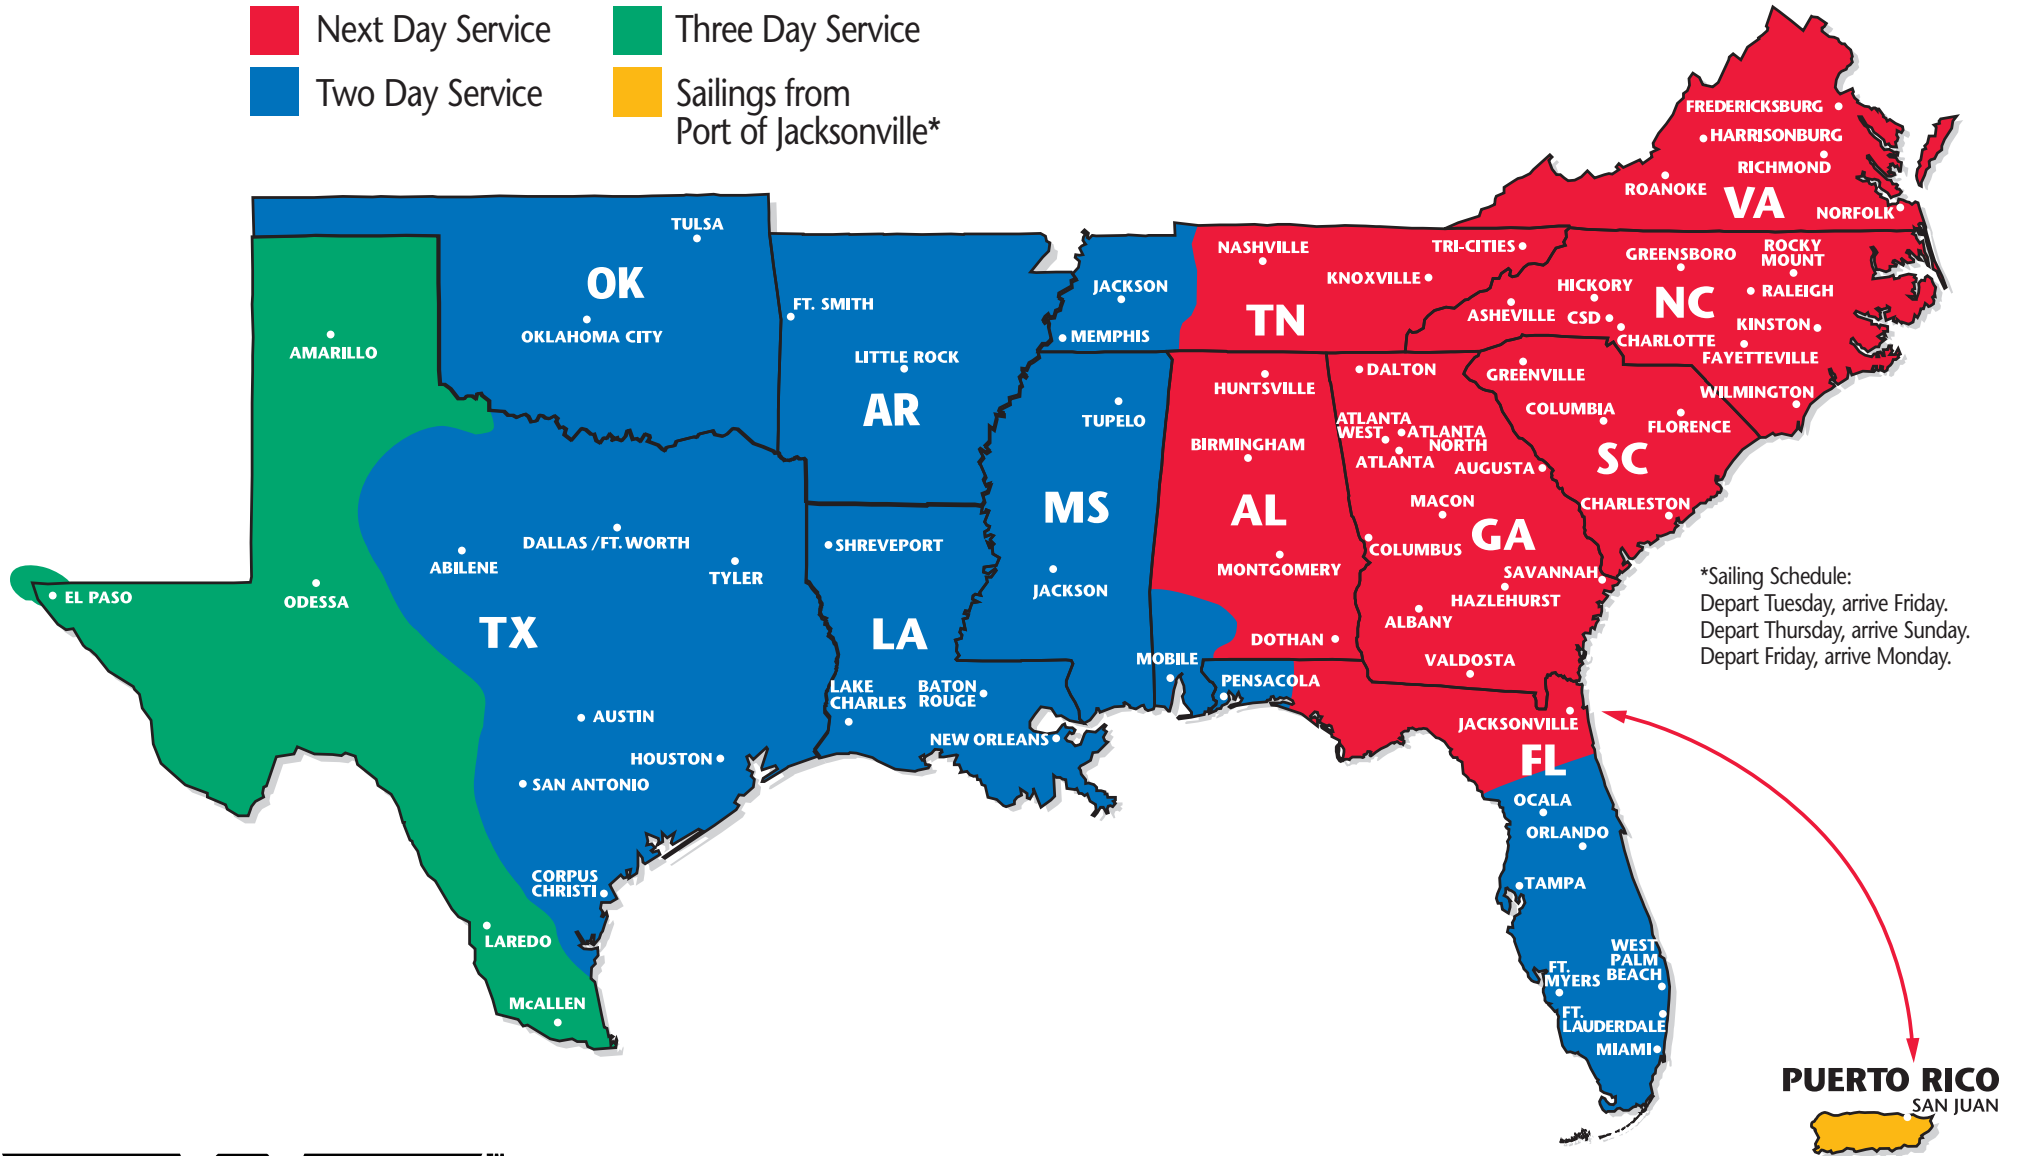

SOUTHEASTERN FREIGHT LINES TRANSIT TIMES

CHARLOTTE, NORTH CAROLINA

- Next Day Service
- Three Day Service
- Two Day Service
- Sailings from Port of Jacksonville*

*Sailing Schedule:
 Depart Tuesday, arrive Friday.
 Depart Thursday, arrive Sunday.
 Depart Friday, arrive Monday.

SOUTHEASTERN FREIGHT LINES

4524 Reagan Drive ■ Charlotte, NC 28206 ■ 704-597-9828 ■ 800-438-6007 ■ 704-598-0636 FAX

FOR GUARANTEED SERVICES 866-733-5733 ■ www.sefl.com