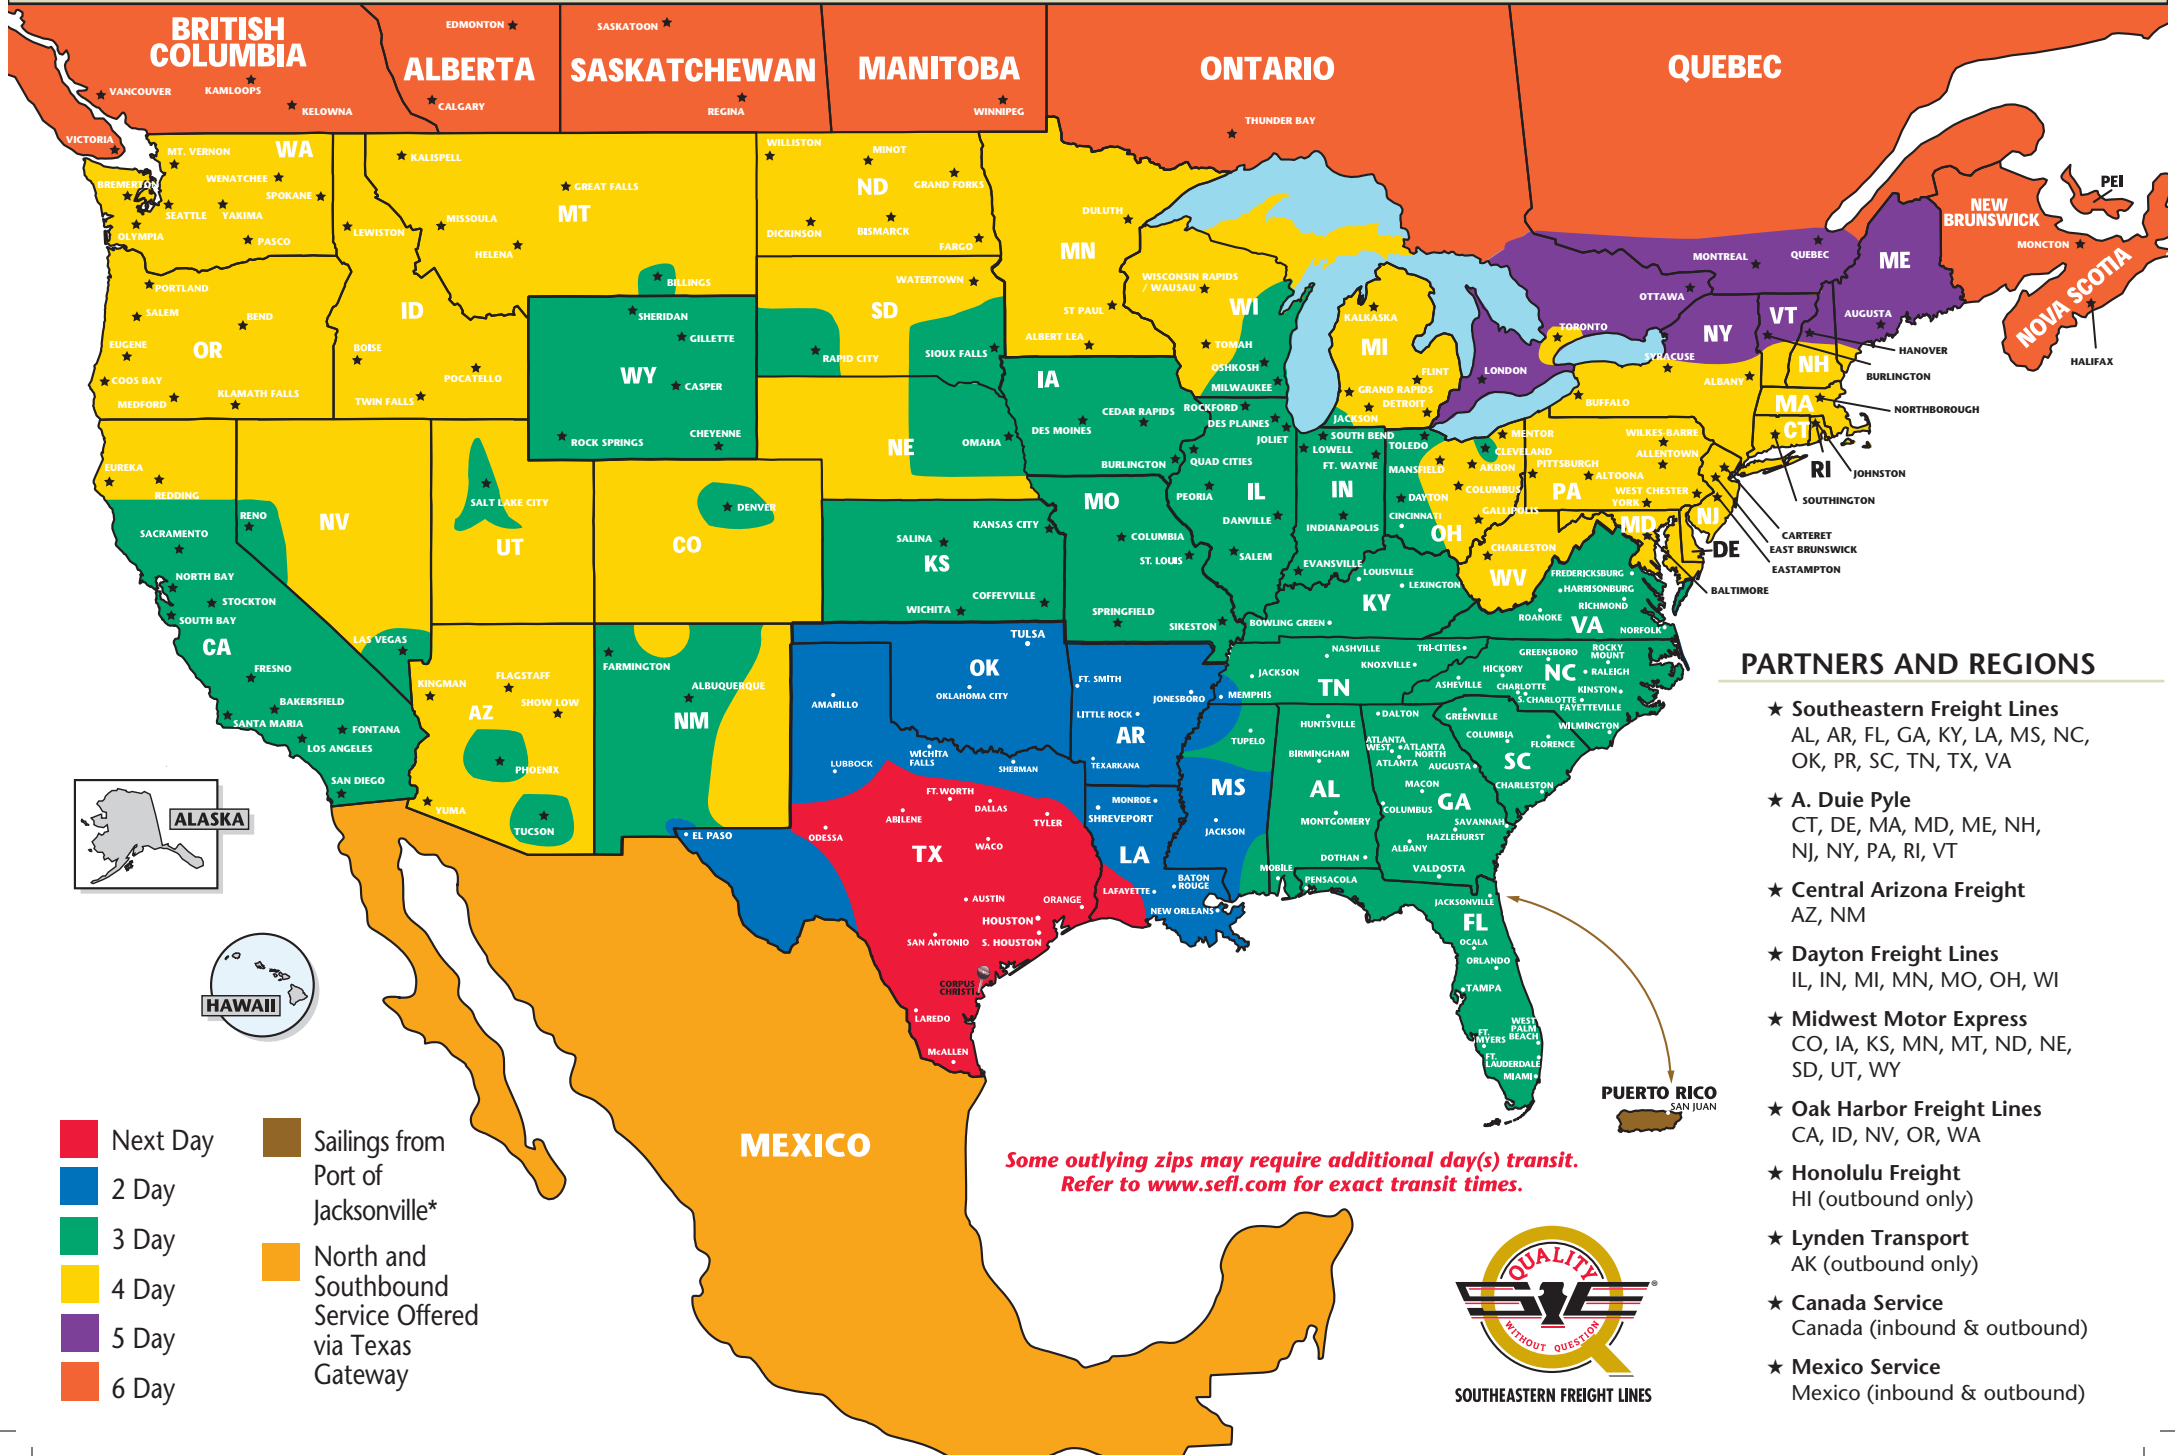

The Most Dependable North American Coverage

CORPUS CHRISTI, TEXAS

PARTNERS AND REGIONS

- ★ **Southeastern Freight Lines**
AL, AR, FL, GA, KY, LA, MS, NC, OK, PR, SC, TN, TX, VA
- ★ **A. Duie Pyle**
CT, DE, MA, MD, ME, NH, NJ, NY, PA, RI, VT
- ★ **Central Arizona Freight**
AZ, NM
- ★ **Dayton Freight Lines**
IL, IN, MI, MN, MO, OH, WI
- ★ **Midwest Motor Express**
CO, IA, KS, MN, MT, ND, NE, SD, UT, WY
- ★ **Oak Harbor Freight Lines**
CA, ID, NV, OR, WA
- ★ **Honolulu Freight**
HI (outbound only)
- ★ **Lynden Transport**
AK (outbound only)
- ★ **Canada Service**
Canada (inbound & outbound)
- ★ **Mexico Service**
Mexico (inbound & outbound)

SOUTHEASTERN FREIGHT LINES TRANSIT TIMES

CORPUS CHRISTI, TEXAS

■ Next Day
■ 2 Day

■ 3 Day
■ Sailings from Port of Jacksonville*

*Sailing Schedule:
Visit www.sefl.com for current
Puerto Rico Sailing Schedule

SOUTHEASTERN FREIGHT LINES

533 Navigation Road ■ Corpus Christi, TX 78408 ■ 361-879-0595 ■ 866-389-7335 ■ 361-879-0599 FAX

FOR GUARANTEED SERVICES 866-733-5733 ■ www.sefl.com

Some outlying zips may require additional day(s) transit. Refer to www.sefl.com for exact transit times.