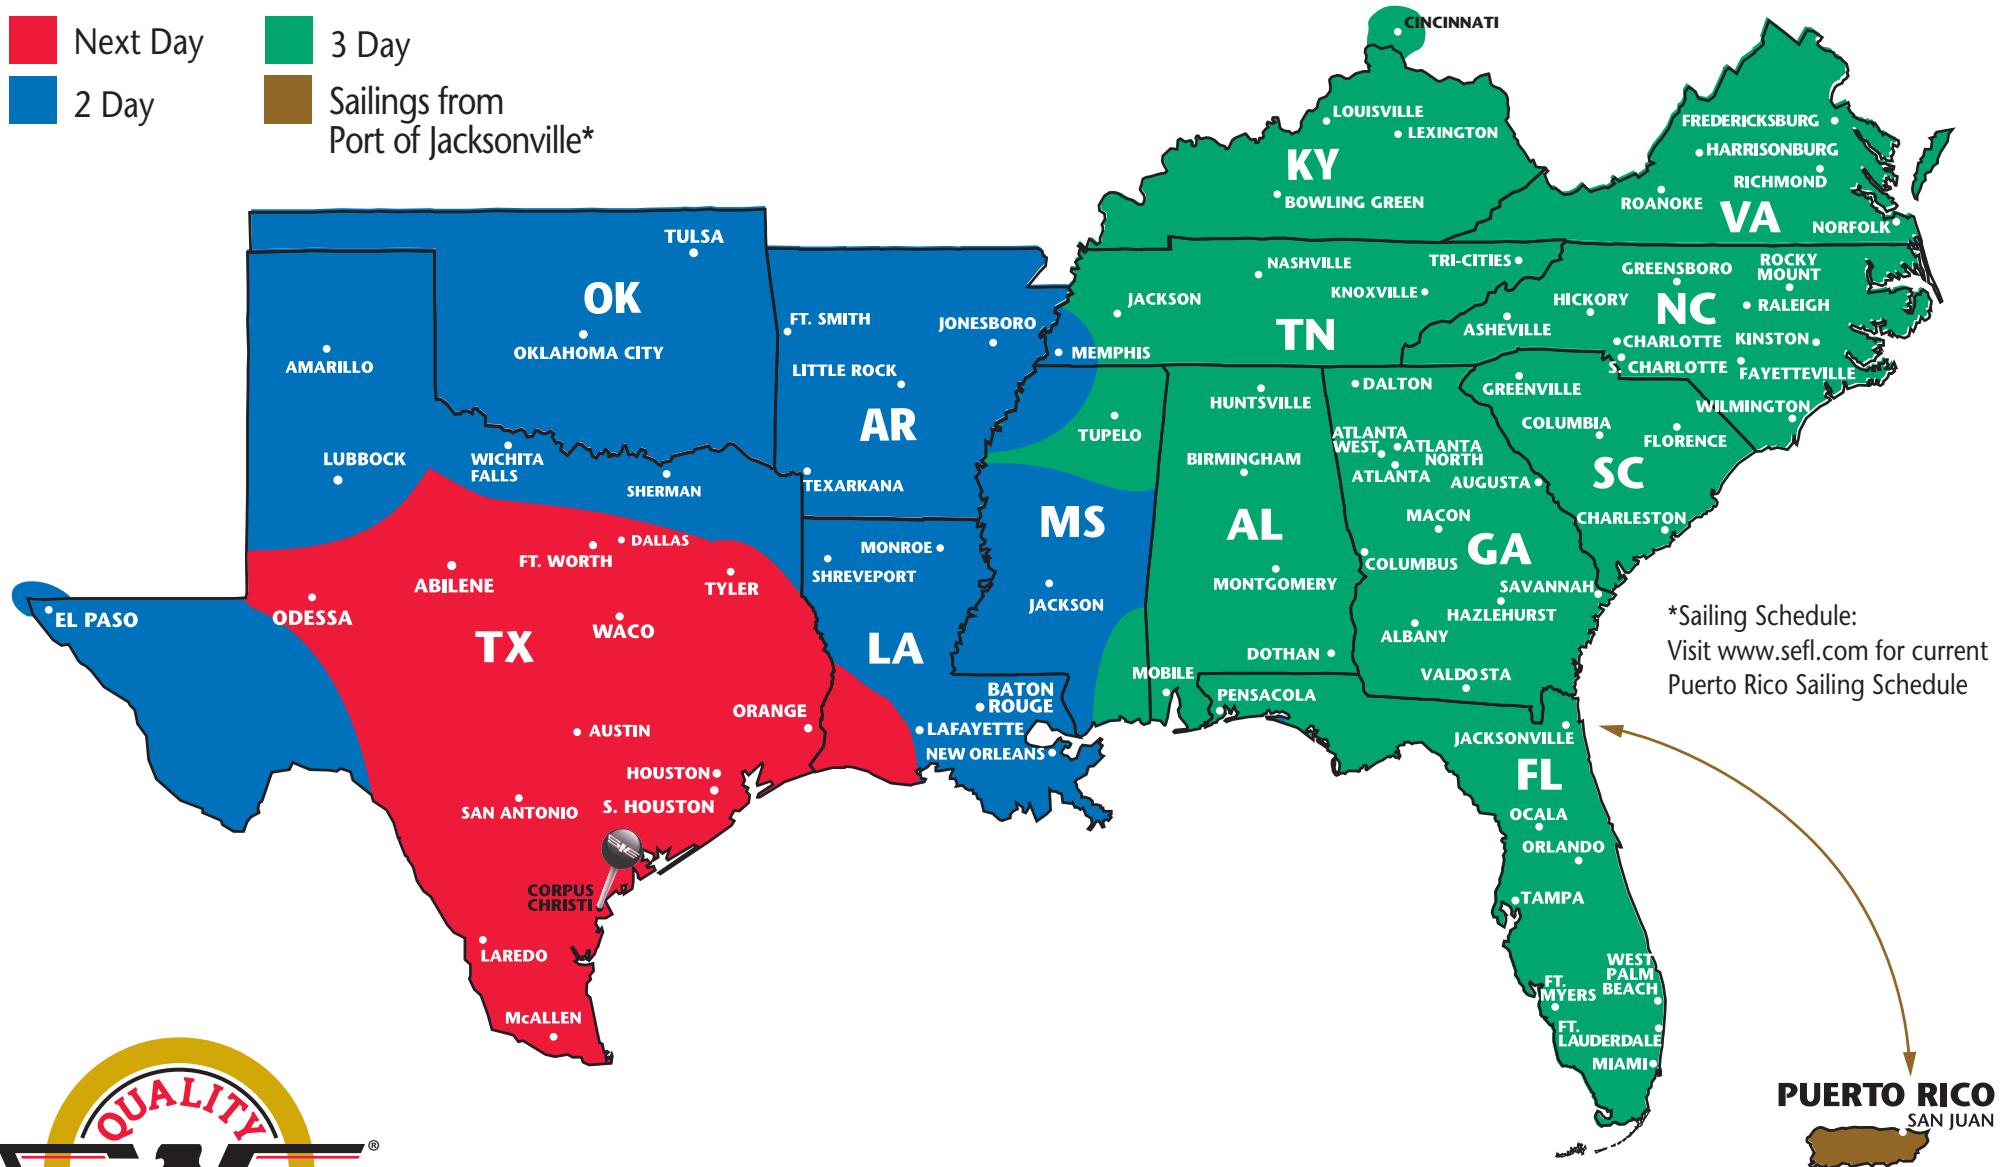

The Most Dependable North American Coverage

CORPUS CHRISTI, TEXAS

PARTNERS AND REGIONS

- ★ **Southeastern Freight Lines**
AL, AR, FL, GA, KY, LA, MS, NC, OK, PR, SC, TN, TX, VA
- ★ **A. Duie Pyle**
CT, DE, MA, MD, ME, NH, NJ, NY, PA, RI, VT
- ★ **Central Arizona Freight**
AZ, NM
- ★ **Dayton Freight Lines**
IL, IN, MI, MN, MO, OH, WI
- ★ **Midwest Motor Express**
CO, IA, KS, MN, MT, ND, NE, SD, UT, WY
- ★ **Oak Harbor Freight Lines**
CA, ID, NV, OR, WA
- ★ **Honolulu Freight**
HI (outbound only)
- ★ **Lynden Transport**
AK (outbound only)
- ★ **Canada Service**
Canada (inbound & outbound)
- ★ **Mexico Service**
Mexico (inbound & outbound)

SOUTHEASTERN FREIGHT LINES TRANSIT TIMES

CORPUS CHRISTI, TEXAS

■ Next Day
■ 2 Day

■ 3 Day
■ Sailings from Port of Jacksonville*

*Sailing Schedule:
Visit www.sefl.com for current
Puerto Rico Sailing Schedule

SOUTHEASTERN FREIGHT LINES

533 Navigation Road ■ Corpus Christi, TX 78408 ■ 361-879-0595 ■ 866-389-7335 ■ 361-879-0599 FAX

FOR GUARANTEED SERVICES 866-733-5733 ■ www.sefl.com

Some outlying zips may require additional day(s) transit. Refer to www.sefl.com for exact transit times.