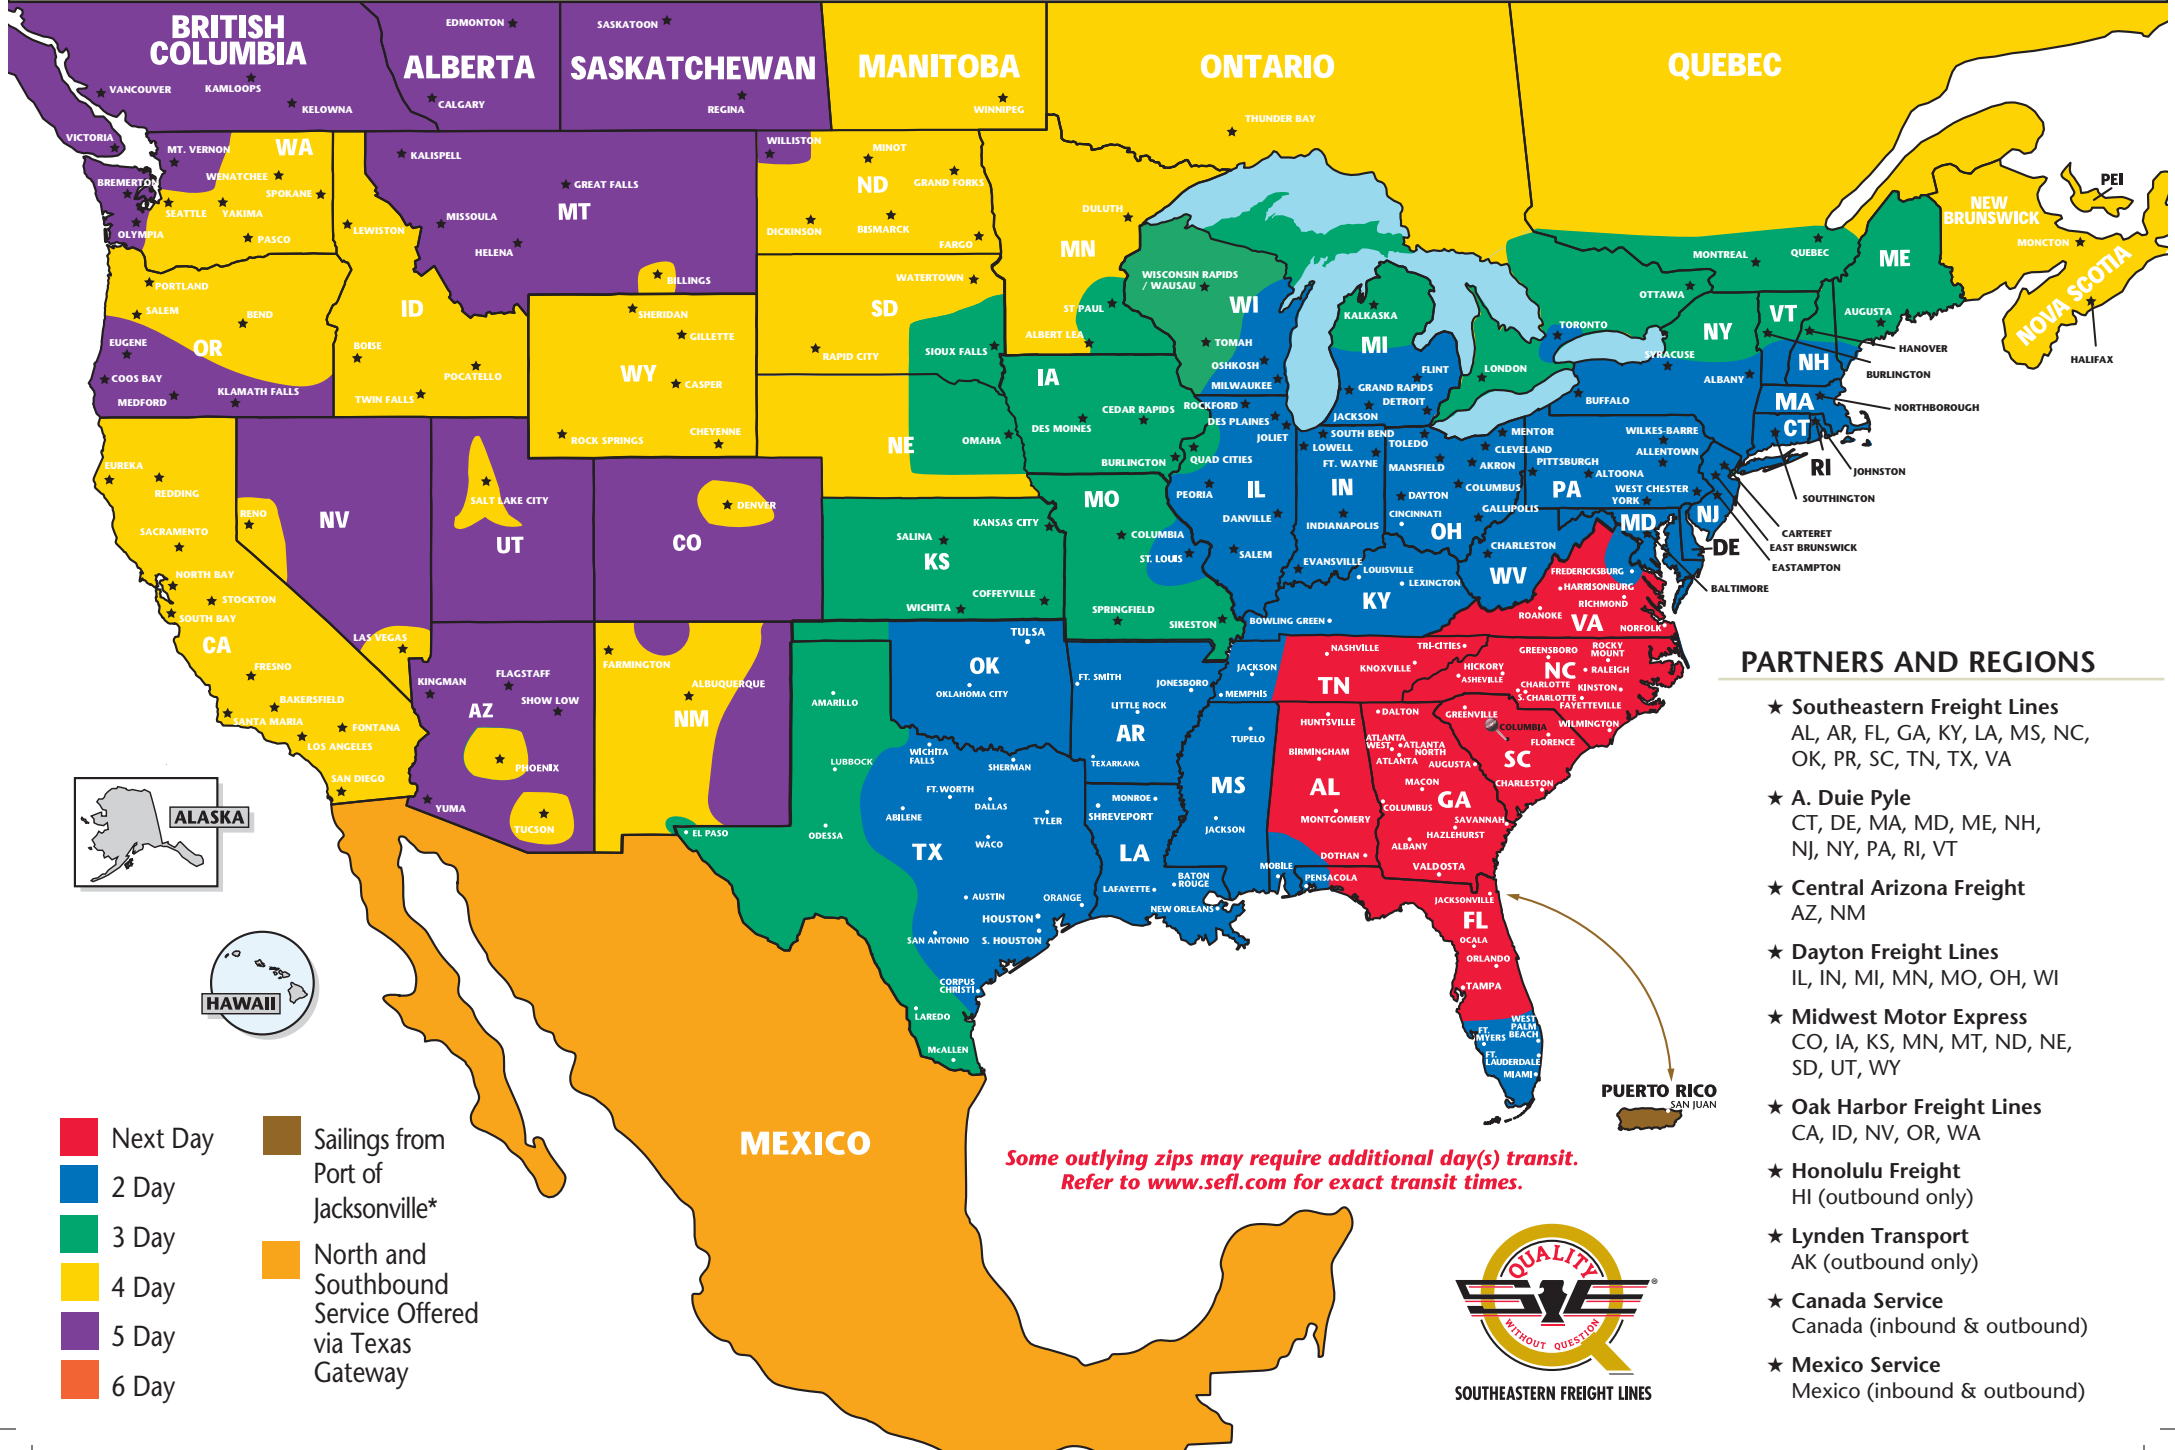

The Most Dependable North American Coverage

COLUMBIA, SOUTH CAROLINA

PARTNERS AND REGIONS

- ★ **Southeastern Freight Lines**
AL, AR, FL, GA, KY, LA, MS, NC, OK, PR, SC, TN, TX, VA
- ★ **A. Duie Pyle**
CT, DE, MA, MD, ME, NH, NJ, NY, PA, RI, VT
- ★ **Central Arizona Freight**
AZ, NM
- ★ **Dayton Freight Lines**
IL, IN, MI, MN, MO, OH, WI
- ★ **Midwest Motor Express**
CO, IA, KS, MN, MT, ND, NE, SD, UT, WY
- ★ **Oak Harbor Freight Lines**
CA, ID, NV, OR, WA
- ★ **Honolulu Freight**
HI (outbound only)
- ★ **Lynden Transport**
AK (outbound only)
- ★ **Canada Service**
Canada (inbound & outbound)
- ★ **Mexico Service**
Mexico (inbound & outbound)

SOUTHEASTERN FREIGHT LINES TRANSIT TIMES

COLUMBIA, SOUTH CAROLINA

- Next Day
- 3 Day
- 2 Day
- Sailings from Port of Jacksonville*

*Sailing Schedule:
Visit www.sefl.com for current
Puerto Rico Sailing Schedule

SOUTHEASTERN FREIGHT LINES

4025 Sunset Boulevard ■ West Columbia, SC 29169 ■ 803-791-5159 ■ 800-922-3596 ■ 803-794-2854 FAX

FOR GUARANTEED SERVICES 866-733-5733 ■ www.sefl.com

Some outlying zips may require additional day(s) transit. Refer to www.sefl.com for exact transit times.

190085
5/15