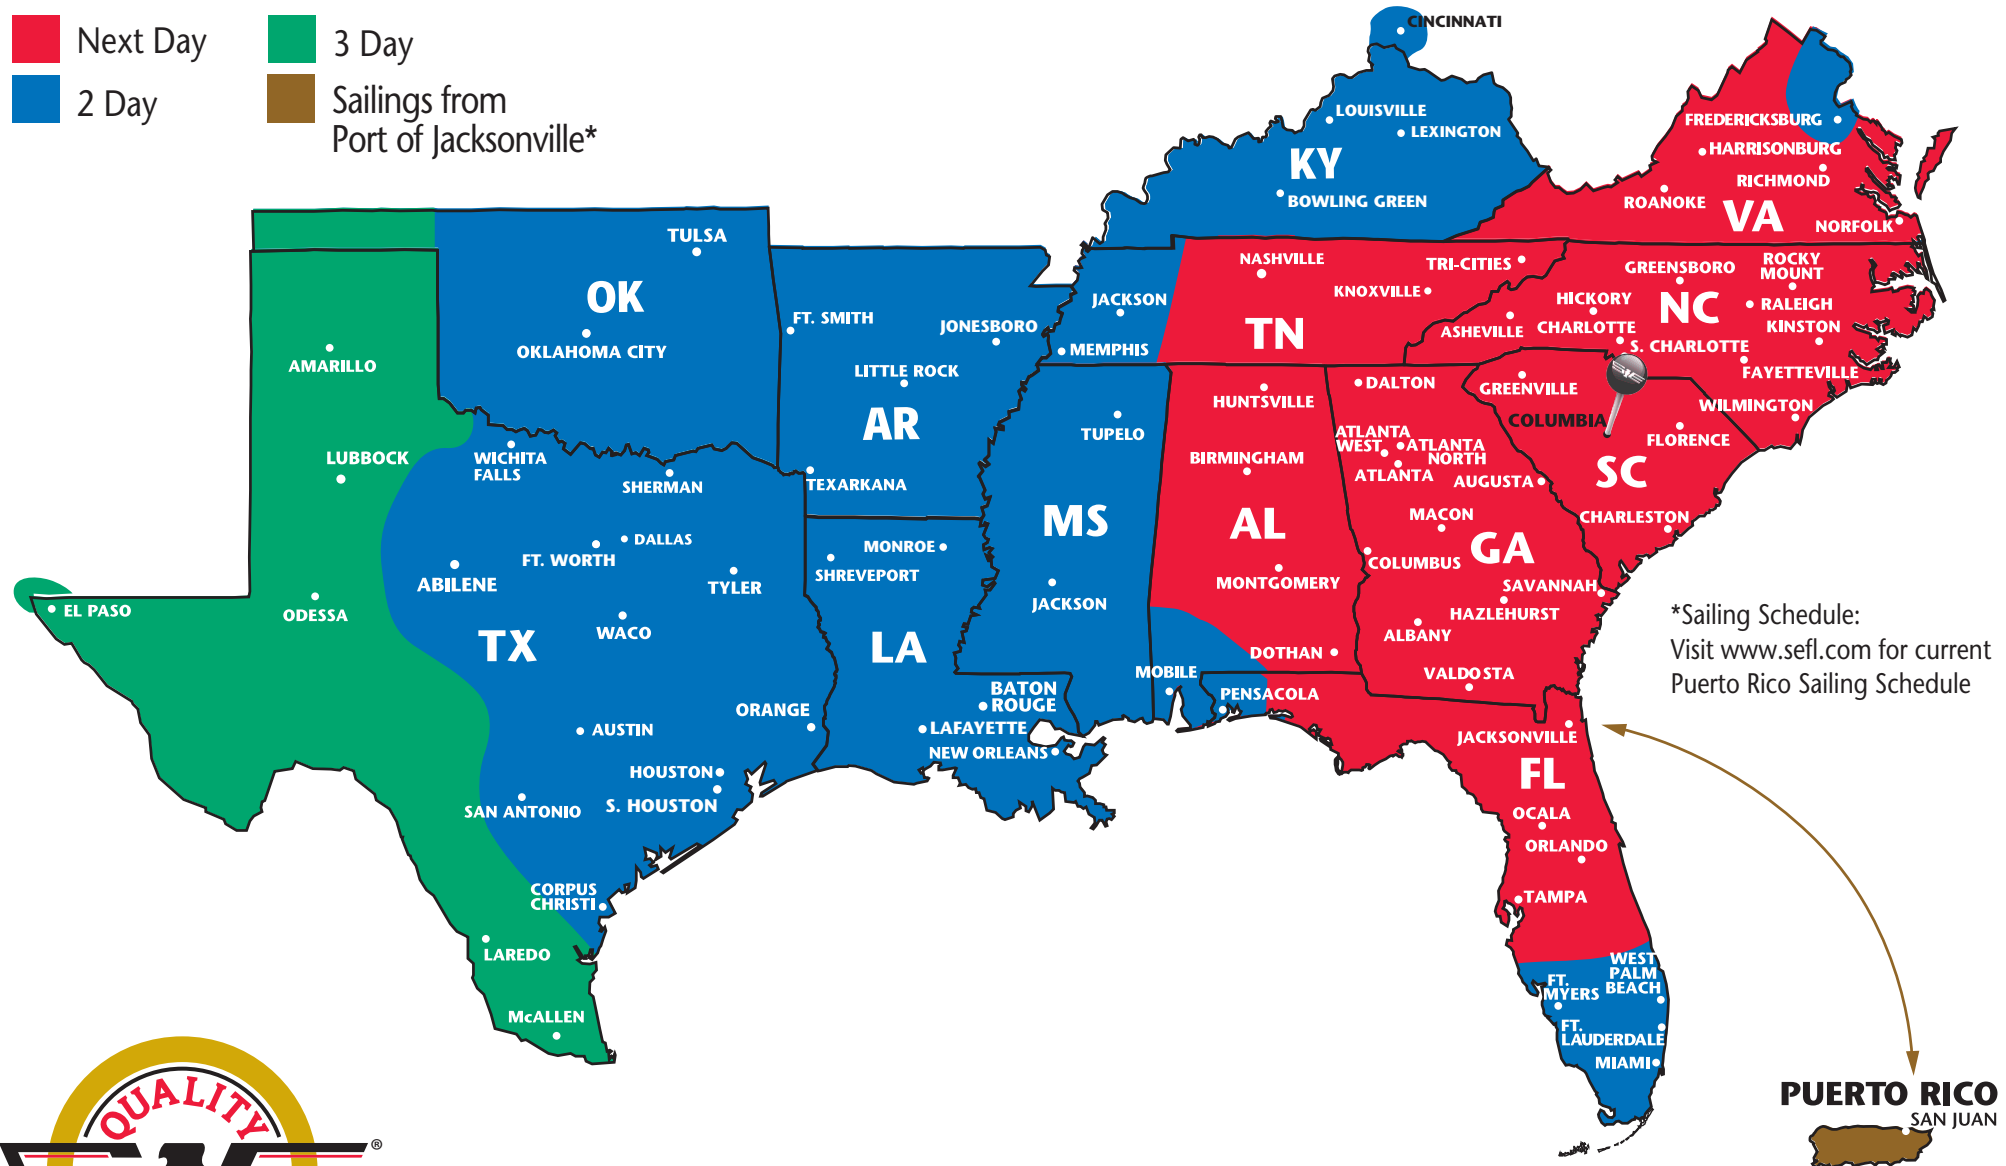

The Most Dependable North American Coverage

COLUMBIA, SOUTH CAROLINA

PARTNERS AND REGIONS

- ★ **Southeastern Freight Lines**
AL, AR, FL, GA, KY, LA, MS, NC, OK, PR, SC, TN, TX, VA
- ★ **A. Duie Pyle**
CT, DE, MA, MD, ME, NH, NJ, NY, PA, RI, VT
- ★ **Central Arizona Freight**
AZ, NM
- ★ **Dayton Freight Lines**
IL, IN, MI, MN, MO, OH, WI
- ★ **Midwest Motor Express**
CO, IA, KS, MN, MT, ND, NE, SD, UT, WY
- ★ **Oak Harbor Freight Lines**
CA, ID, NV, OR, WA
- ★ **Honolulu Freight**
HI (outbound only)
- ★ **Lynden Transport**
AK (outbound only)
- ★ **Canada Service**
Canada (inbound & outbound)
- ★ **Mexico Service**
Mexico (inbound & outbound)

SOUTHEASTERN FREIGHT LINES TRANSIT TIMES

COLUMBIA, SOUTH CAROLINA

- Next Day
- 3 Day
- 2 Day
- Sailings from Port of Jacksonville*

*Sailing Schedule:
Visit www.sefl.com for current
Puerto Rico Sailing Schedule

SOUTHEASTERN FREIGHT LINES

4025 Sunset Boulevard ■ West Columbia, SC 29169 ■ 803-791-5159 ■ 800-922-3596 ■ 803-794-2854 FAX

FOR GUARANTEED SERVICES 866-733-5733 ■ www.sefl.com

Some outlying zips may require additional day(s) transit. Refer to www.sefl.com for exact transit times.