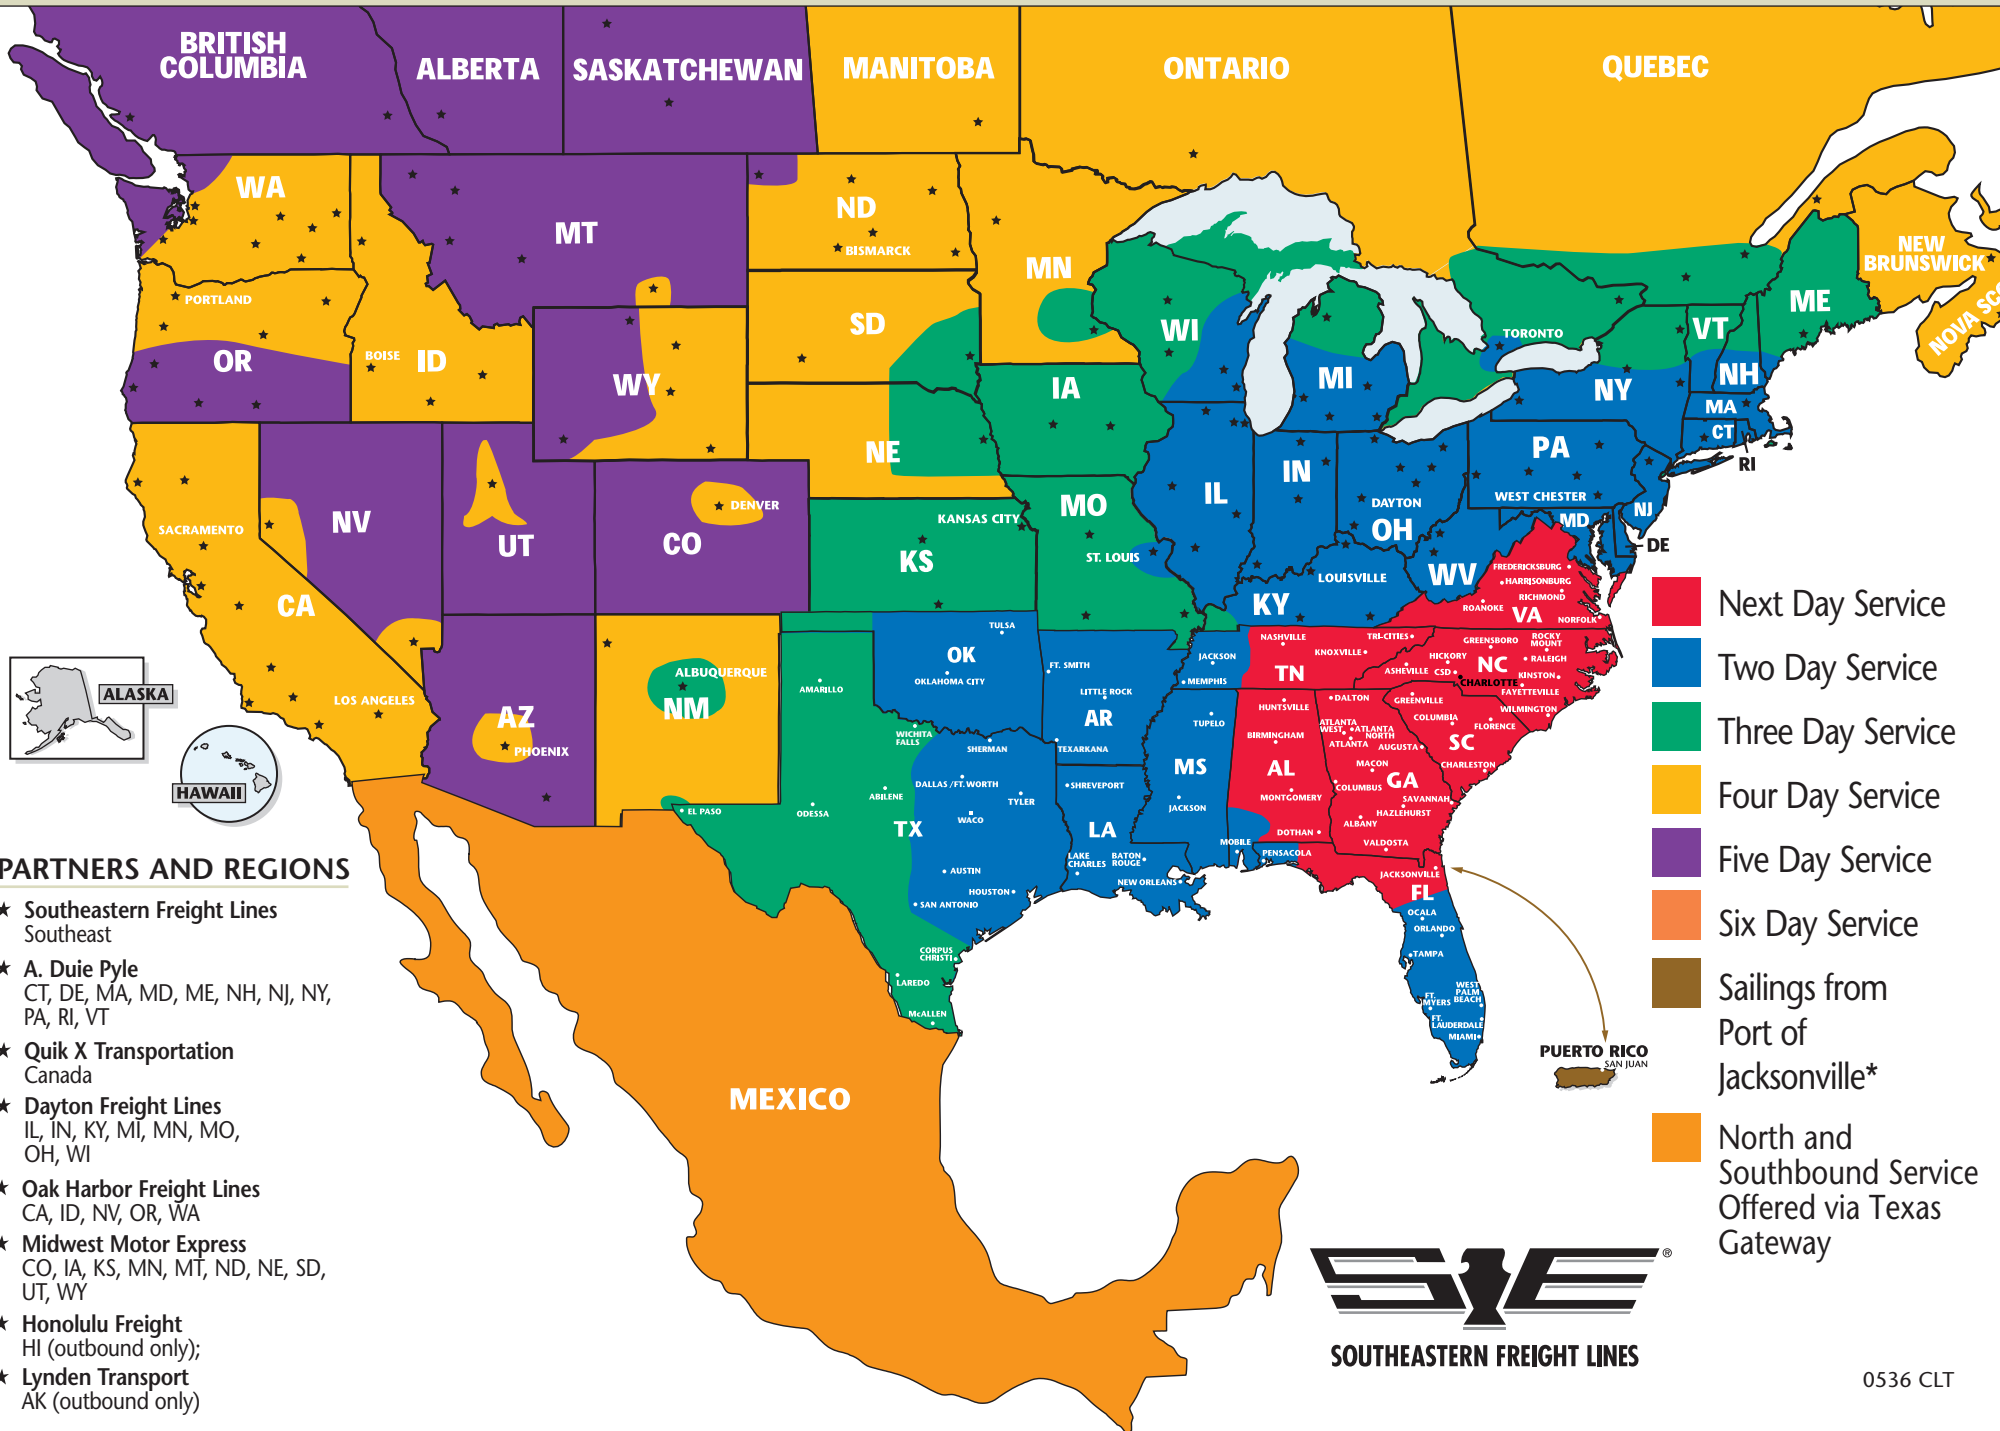

SOUTHEASTERN FREIGHT LINES TRANSIT TIMES

CHARLOTTE, NORTH CAROLINA

- Next Day Service
- Three Day Service
- Two Day Service
- Sailings from Port of Jacksonville*

*Sailing Schedule:
 Depart Tuesday, arrive Friday.
 Depart Friday, arrive Monday.

SOUTHEASTERN FREIGHT LINES

4524 Reagan Drive ■ Charlotte, NC 28206 ■ 704-597-9828 ■ 800-438-6007 ■ 704-598-0636 FAX

FOR GUARANTEED SERVICES 866-733-5733 ■ www.sefl.com

YOUR GATEWAY TO SERVICE EXCELLENCE

CHARLOTTE, NORTH CAROLINA

- Next Day Service
- Two Day Service
- Three Day Service
- Four Day Service
- Five Day Service
- Six Day Service
- Sailings from Port of Jacksonville*
- North and Southbound Service Offered via Texas Gateway

PARTNERS AND REGIONS

- ★ Southeastern Freight Lines
Southeast
- ★ A. Duie Pyle
CT, DE, MA, MD, ME, NH, NJ, NY, PA, RI, VT
- ★ Quik X Transportation
Canada
- ★ Dayton Freight Lines
IL, IN, KY, MI, MN, MO, OH, WI
- ★ Oak Harbor Freight Lines
CA, ID, NV, OR, WA
- ★ Midwest Motor Express
CO, IA, KS, MN, MT, ND, NE, SD, UT, WY
- ★ Honolulu Freight
HI (outbound only);
- ★ Lynden Transport
AK (outbound only)