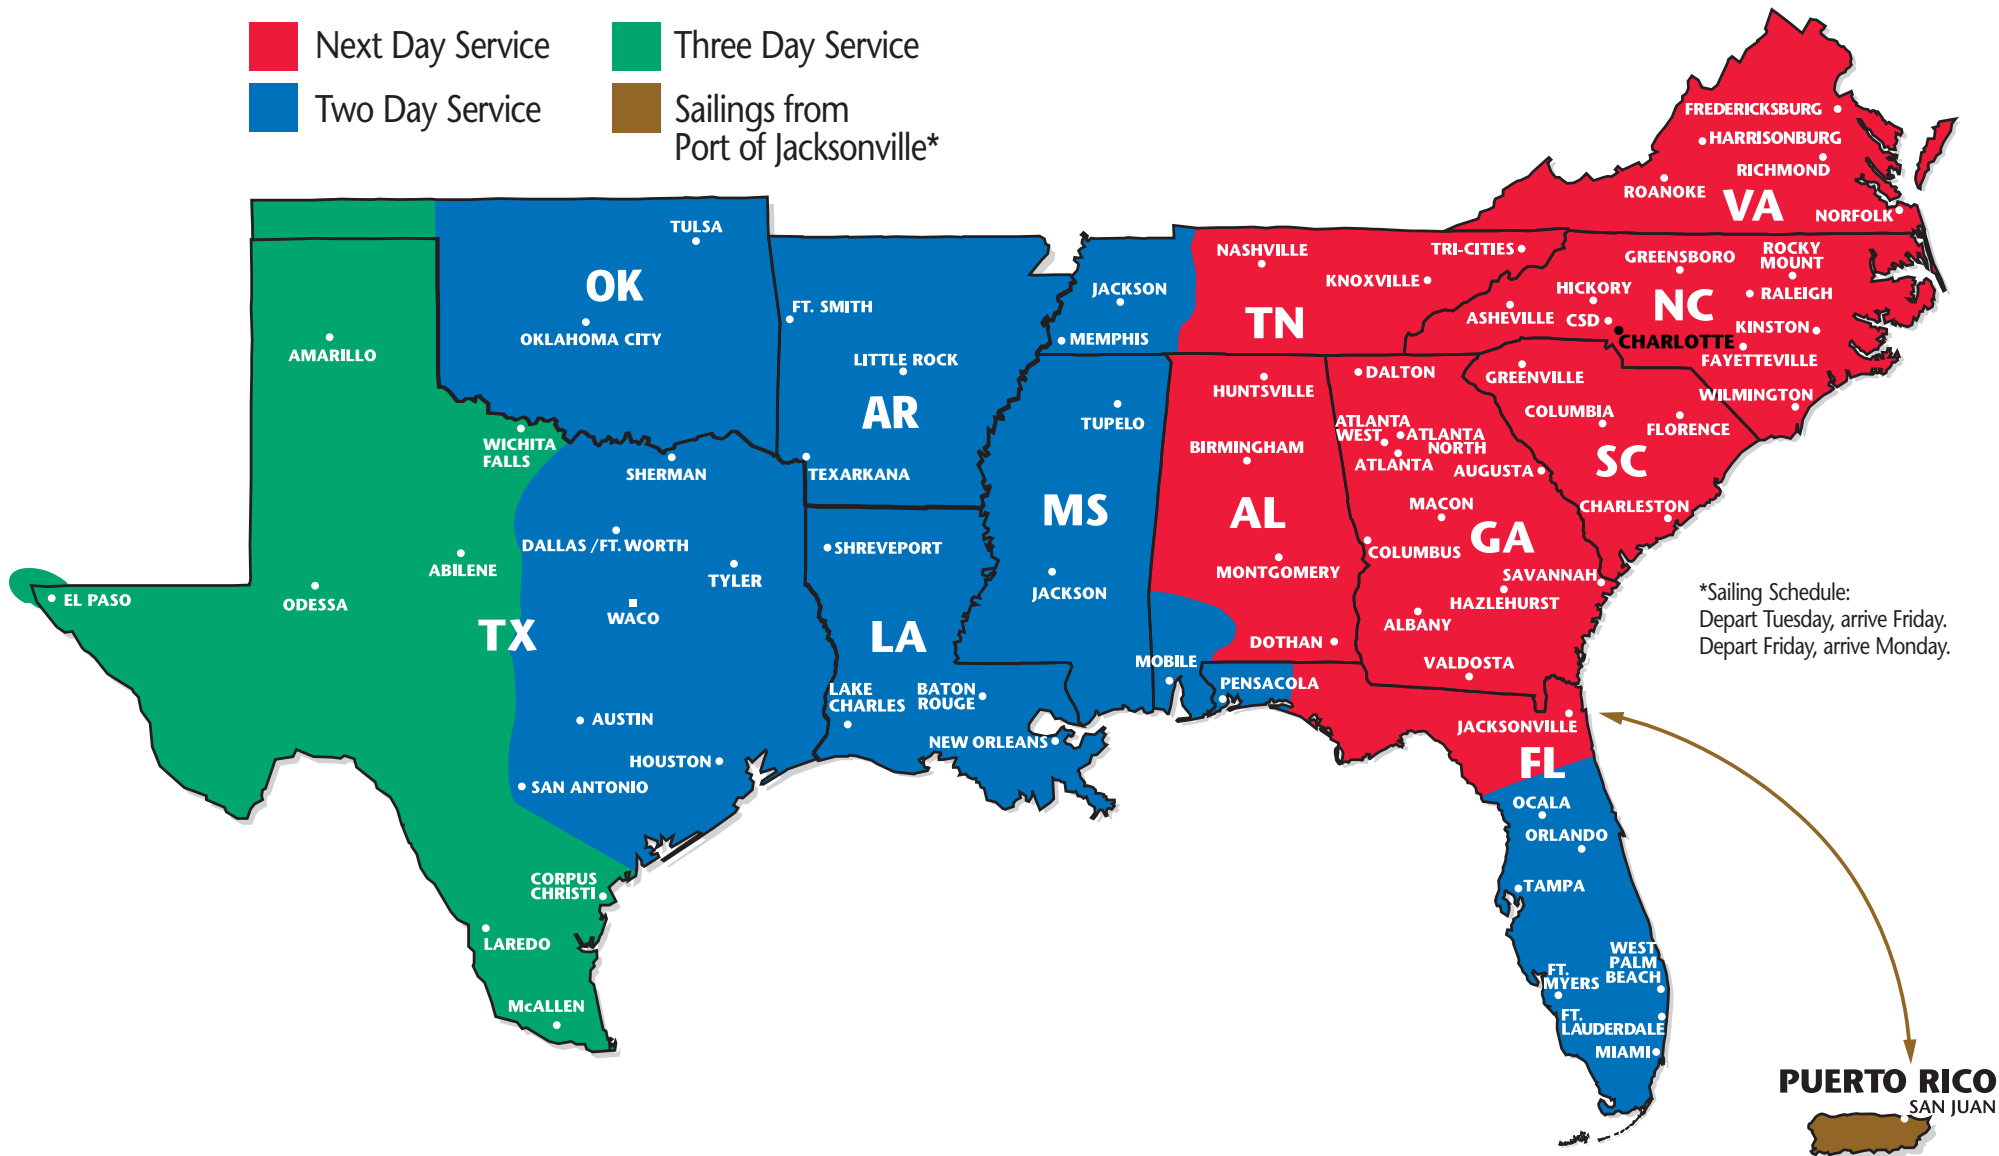

SOUTHEASTERN FREIGHT LINES TRANSIT TIMES

CHARLOTTE, NORTH CAROLINA

- Next Day Service
- Three Day Service
- Two Day Service
- Sailings from Port of Jacksonville*

*Sailing Schedule:
 Depart Tuesday, arrive Friday.
 Depart Friday, arrive Monday.

SOUTHEASTERN FREIGHT LINES

4524 Reagan Drive ■ Charlotte, NC 28206 ■ 704-597-9828 ■ 800-438-6007 ■ 704-598-0636 FAX

FOR GUARANTEED SERVICES 866-733-5733 ■ www.sefl.com

YOUR GATEWAY TO SERVICE EXCELLENCE

CHARLOTTE, NORTH CAROLINA

- Next Day Service
- Two Day Service
- Three Day Service
- Four Day Service
- Five Day Service
- Six Day Service
- Sailings from Port of Jacksonville*
- North and Southbound Service Offered via Texas Gateway

PARTNERS AND REGIONS

- ★ Southeastern Freight Lines
Southeast
- ★ A. Duie Pyle
CT, DE, MA, MD, ME, NH, NJ, NY, PA, RI, VT
- ★ Quik X Transportation
Canada
- ★ Dayton Freight Lines
IL, IN, KY, MI, MN, MO, OH, WI
- ★ Oak Harbor Freight Lines
CA, ID, NV, OR, WA
- ★ Midwest Motor Express
CO, IA, KS, MN, MT, ND, NE, SD, UT, WY
- ★ Honolulu Freight
HI (outbound only);
- ★ Lynden Transport
AK (outbound only)