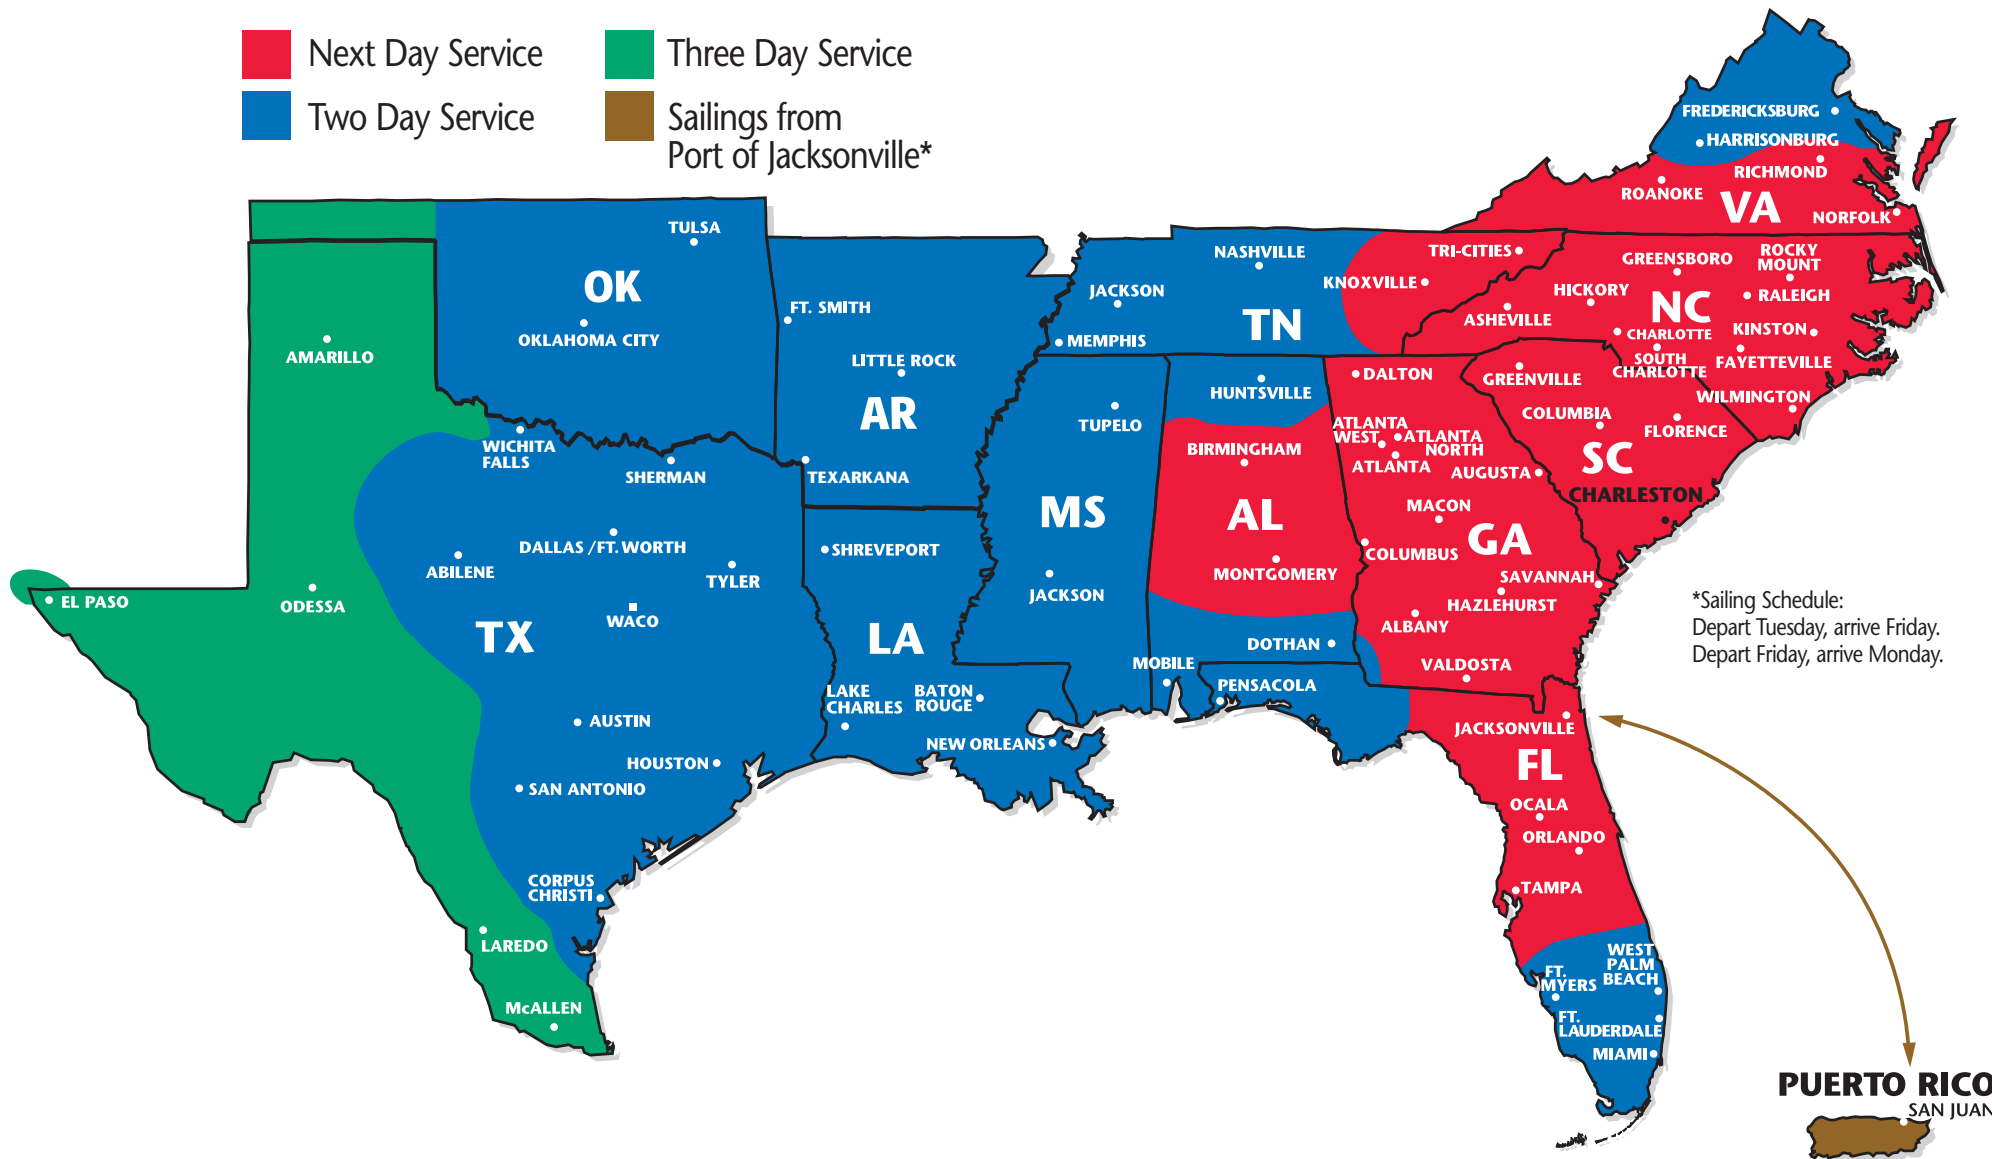

SOUTHEASTERN FREIGHT LINES TRANSIT TIMES

CHARLESTON, SOUTH CAROLINA (Outbound Only)

- Next Day Service
- Three Day Service
- Two Day Service
- Sailings from Port of Jacksonville*

SOUTHEASTERN FREIGHT LINES

CHARLESTON, SOUTH CAROLINA

- Next Day Service
- Two Day Service
- Three Day Service
- Four Day Service
- Five Day Service
- Sailings from Port of Jacksonville*
- Mexico

PARTNERS AND REGIONS

Southeastern Freight Lines
Southeast

A. Duie Pyle
CT, DE, MA, MD, ME, NH, NJ, NY, PA, RI, VT

Quik X Transportation
Canada

Dayton Freight Lines
IL, IN, KY, MI, MN, MO, OH, WI

Oak Harbor Freight Lines
CA, ID, NV, OR, WA

Midwest Motor Express
CO, IA, KS, MN, MT, ND, NE, SD, UT, WY

Central Arizona Freight
AZ

RAC Transport, NM

Honolulu Freight
HI (outbound only);

Lynden Transport
AK (outbound only)