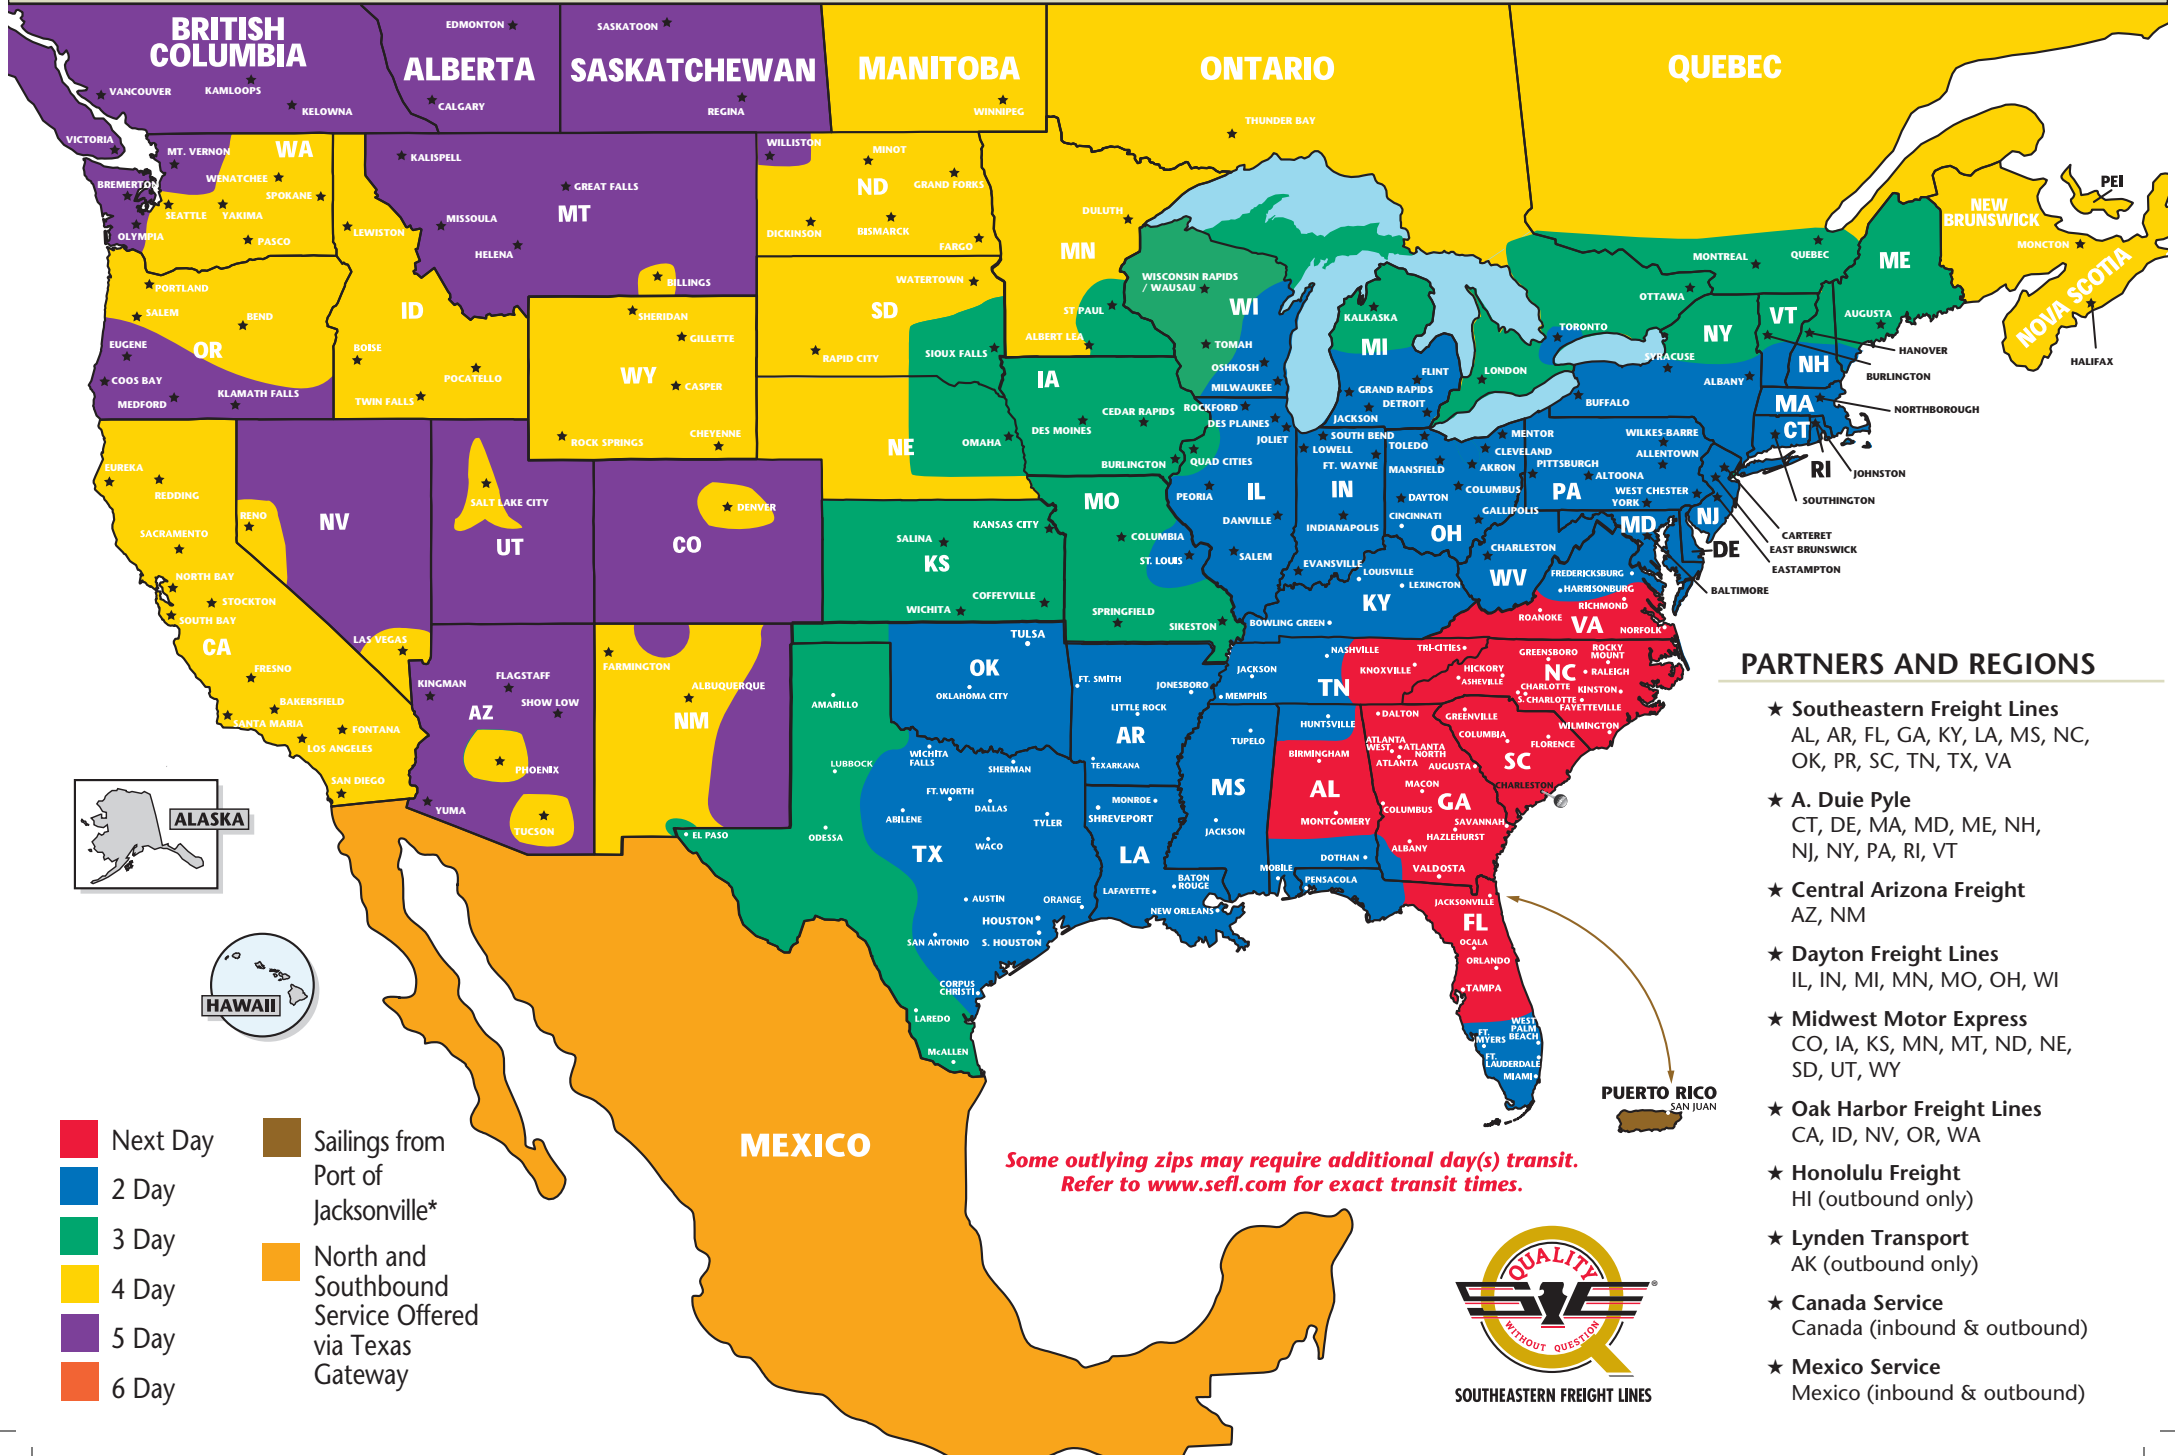

# The Most Dependable North American Coverage

## CHARLESTON, SOUTH CAROLINA

### PARTNERS AND REGIONS

- ★ **Southeastern Freight Lines**  
AL, AR, FL, GA, KY, LA, MS, NC, OK, PR, SC, TN, TX, VA
- ★ **A. Duie Pyle**  
CT, DE, MA, MD, ME, NH, NJ, NY, PA, RI, VT
- ★ **Central Arizona Freight**  
AZ, NM
- ★ **Dayton Freight Lines**  
IL, IN, MI, MN, MO, OH, WI
- ★ **Midwest Motor Express**  
CO, IA, KS, MN, MT, ND, NE, SD, UT, WY
- ★ **Oak Harbor Freight Lines**  
CA, ID, NV, OR, WA
- ★ **Honolulu Freight**  
HI (outbound only)
- ★ **Lynden Transport**  
AK (outbound only)
- ★ **Canada Service**  
Canada (inbound & outbound)
- ★ **Mexico Service**  
Mexico (inbound & outbound)