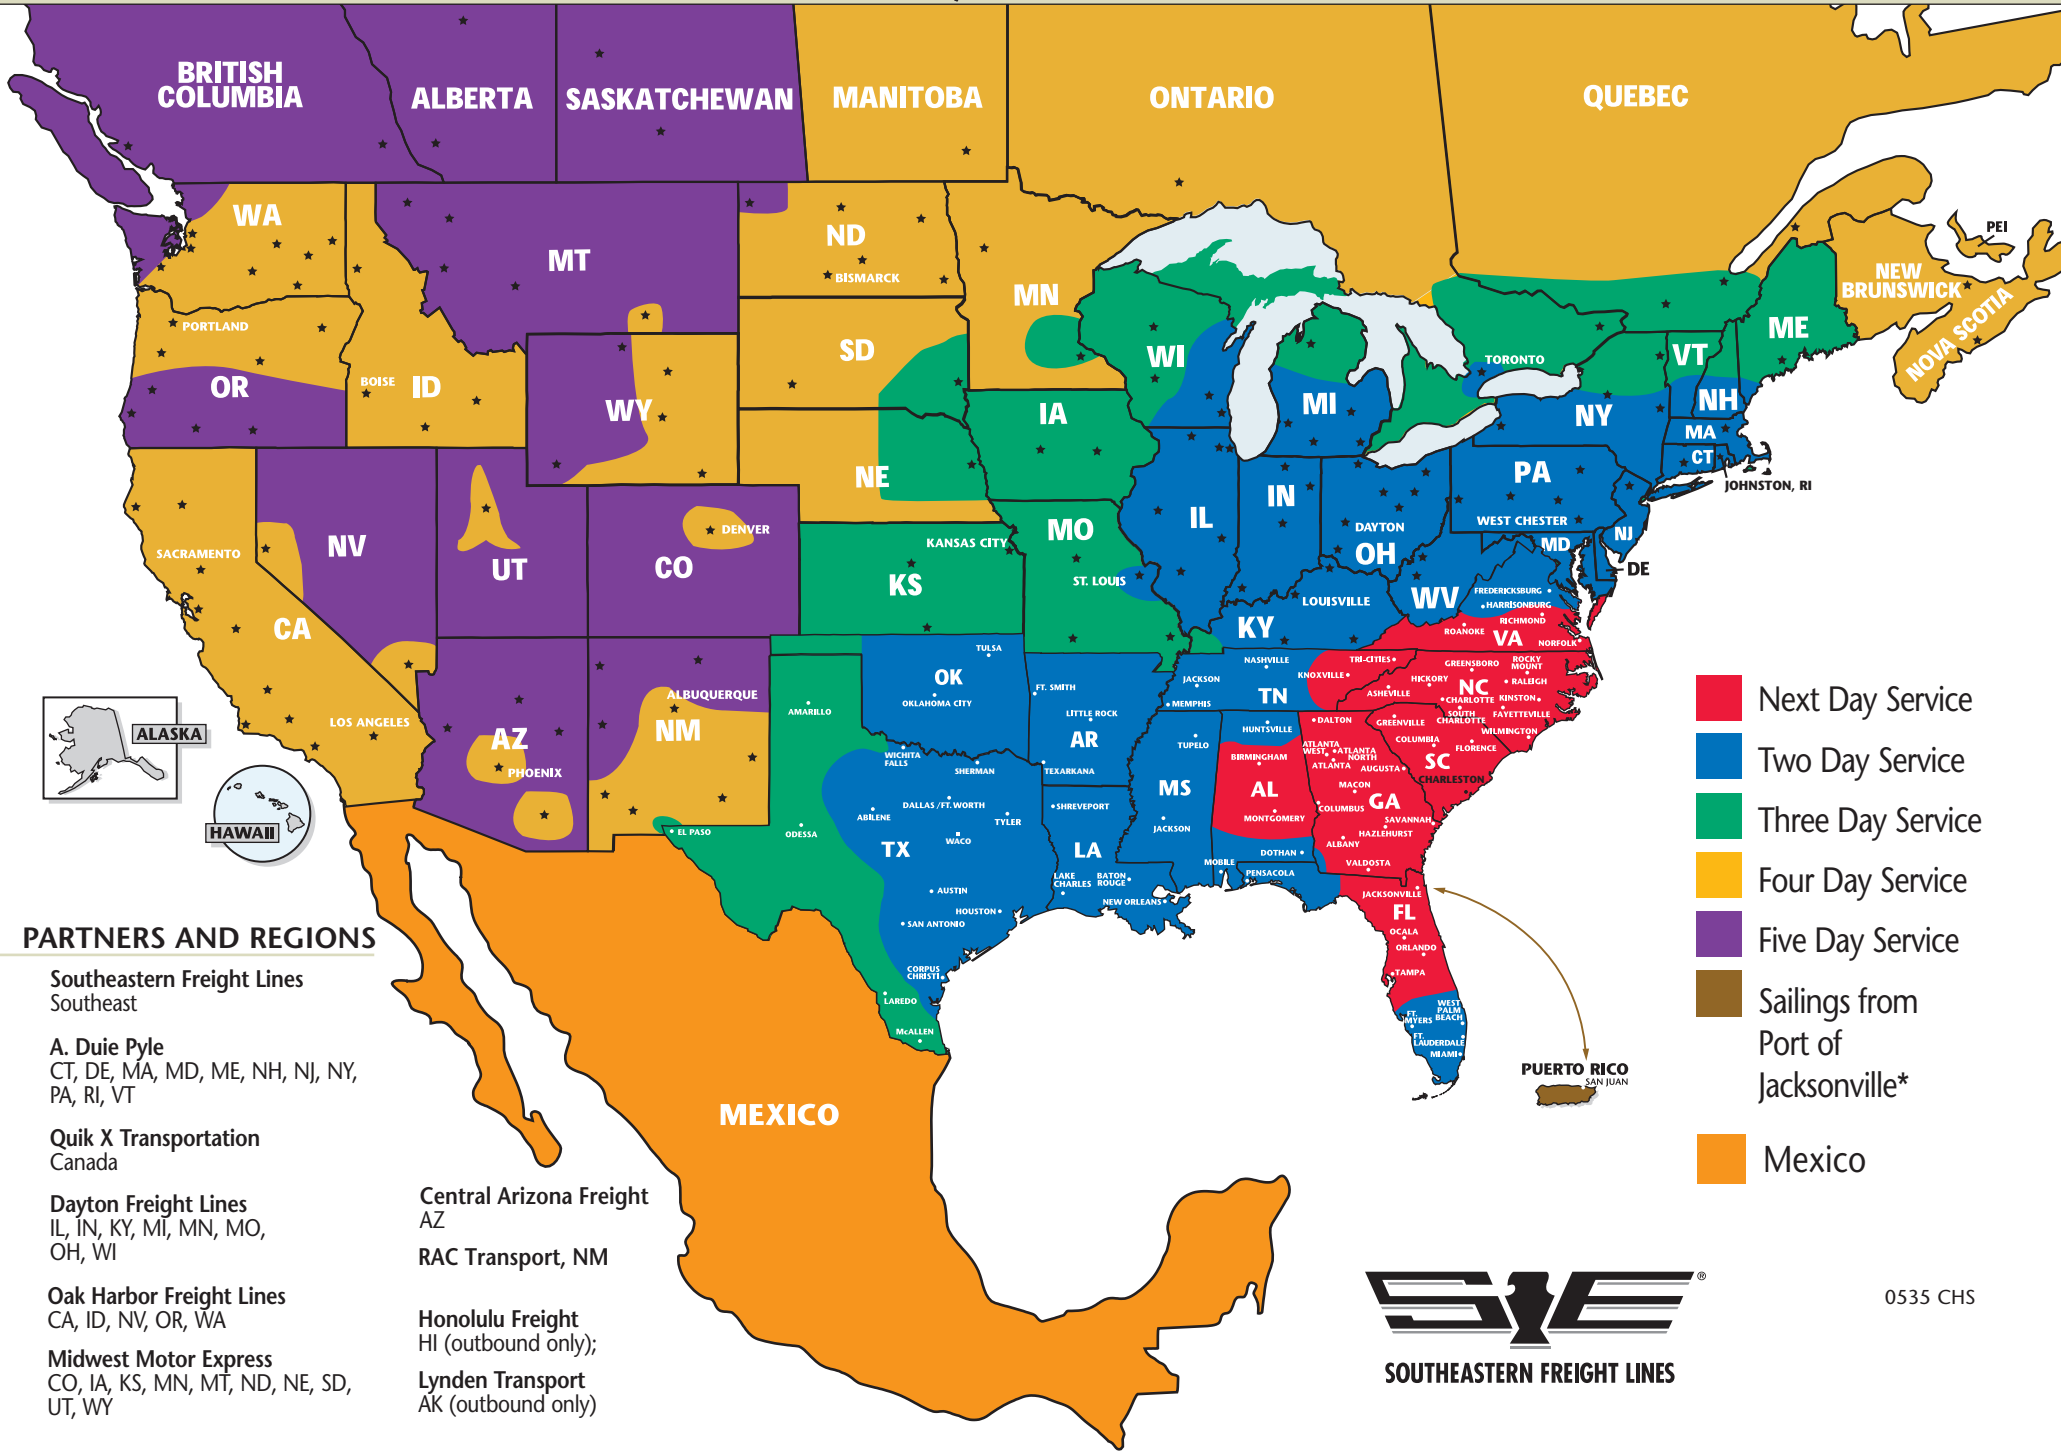

SOUTHEASTERN FREIGHT LINES TRANSIT TIMES

CHARLESTON, SOUTH CAROLINA (Outbound Only)

- Next Day Service
- Three Day Service
- Two Day Service
- Sailings from Port of Jacksonville*

SOUTHEASTERN FREIGHT LINES

CHARLESTON, SOUTH CAROLINA

- Next Day Service
- Two Day Service
- Three Day Service
- Four Day Service
- Five Day Service
- Sailings from Port of Jacksonville*
- Mexico

PARTNERS AND REGIONS

Southeastern Freight Lines
Southeast

A. Duie Pyle
CT, DE, MA, MD, ME, NH, NJ, NY, PA, RI, VT

Quik X Transportation
Canada

Dayton Freight Lines
IL, IN, KY, MI, MN, MO, OH, WI

Oak Harbor Freight Lines
CA, ID, NV, OR, WA

Midwest Motor Express
CO, IA, KS, MN, MT, ND, NE, SD, UT, WY

Central Arizona Freight
AZ

RAC Transport, NM

Honolulu Freight
HI (outbound only);

Lynden Transport
AK (outbound only)